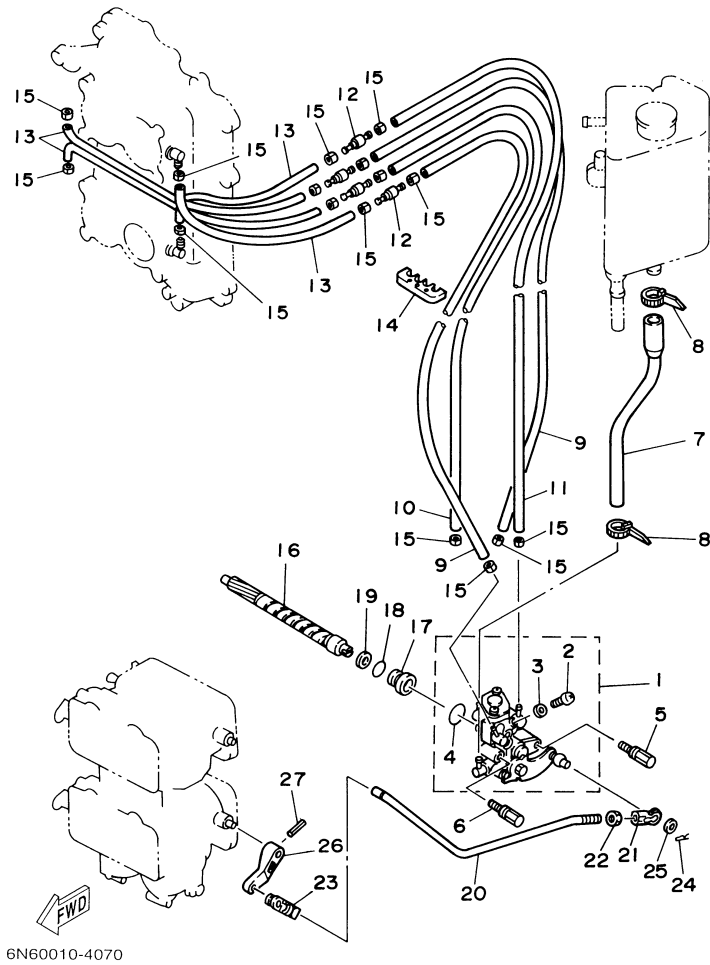

115TLR 0408 / OIL PUMP

©2014 Yamaha Motor Corporation, U.S.A. All rights reserved.

Part List

115TLR 0408 / OIL PUMP

REF - NO	PART NUMBER	PART NAME	QUANTITY	REMARKS
1	6N6-13200-00-00	OIL INJECTION PUMP ASSY	1	
2	6R3-13471-00-00	.PLUG, DRAIN	1	
3	6L2-13475-00-00	.GASKET	1	
4	93210-19MA7-00	.O-RING	1	
5	90109-06M40-00	BOLT	1	
6	90109-06M39-00	BOLT	1	
7	6N7-13416-00-00	PIPE, OIL 1	1	
8	90465-11M10-00	CLAMP	2	
9	90445-07M89-00	HOSE (L310)	2	
10	90445-07196-00	HOSE (L160)	1	
11	90445-07M72-00	HOSE (L250)	1	
12	6R3-13183-10-00	VALVE, CHECK	4	
13	90445-07M87-00	HOSE (L110)	4	
14	90464-07M06-00	CLAMP	1	
15	90468-07M02-00	CLIP	16	
16	6R3-11537-00-00	GEAR, DRIVEN	1	
17	6R3-13117-00-00	COLLAR, DISTANCE	1	
18	93210-13M04-00	O-RING	1	
19	90202-08M44-00	WASHER, PLATE	1	
20	6R3-41241-00-00	ROD, LINK	1	
21	6H1-41237-00-00	JOINT, LINK	1	
22	95380-05600-00	NUT	1	
23	6R5-41237-00-00	JOINT, LINK	1	
24	90468-05M03-00	CLIP	1	
25	90202-05088-00	WASHER, PLATE	1	
26	6E5-14276-01-00	LEVER	1	
27	91690-30016-00	PIN, SPRING	1	