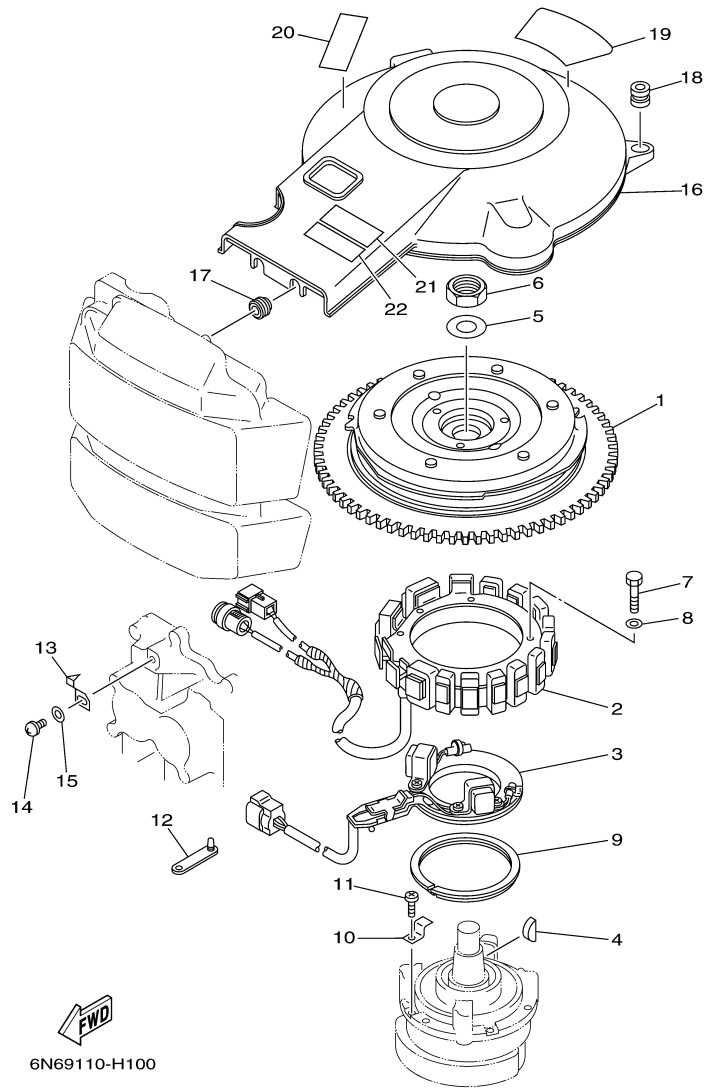

115TLR 0408 / GENERATOR

©2014 Yamaha Motor Corporation, U.S.A. All rights reserved.

Part List

115TLR 0408 / GENERATOR

REF - NO	PART NUMBER	PART NAME	QUANTITY	REMARKS
1	6N7-85550-01-00	ROTOR ASSY	1	
2	6N7-85510-00-00	STATOR ASSY	1	
3	6N7-85580-10-00	COIL, PULSER	1	
4	90280-05015-00	KEY, WOODRUFF	1	
5	90201-21M18-00	WASHER, PLATE	1	
6	90170-20137-00	NUT	1	
7	97013-06065-00	BOLT	4	
8	92903-06600-00	WASHER, PLATE	4	
9	688-41611-00-00	RETAINER, MAGNETO BASE	1	
10	688-41612-00-00	RETAINER, MAGNETO BASE	4	
11	97880-06018-00	SCREW, PAN HEAD	4	
12	90464-12M00-00	CLAMP	1	
13	6E5-81332-00-00	PLATE, TIMING	1	
14	97885-06010-00	SCREW, PAN HEAD	1	
15	92995-06600-00	WASHER	1	
16	6N7-81337-00-00	COVER, FLYWHEEL	1	
17	90480-12M11-00	GROMMET	2	
18	663-82317-01-00	DAMPER, IGNITION COIL	2	
19	6E5-14488-00-00	LABEL, CAUTION	1	
20	6AH-81994-40-00	LABEL, SAFETY	1	
21	6AH-81995-40-00	LABEL, WARNING	1	
22	6AG-81996-00-00	MARK	1