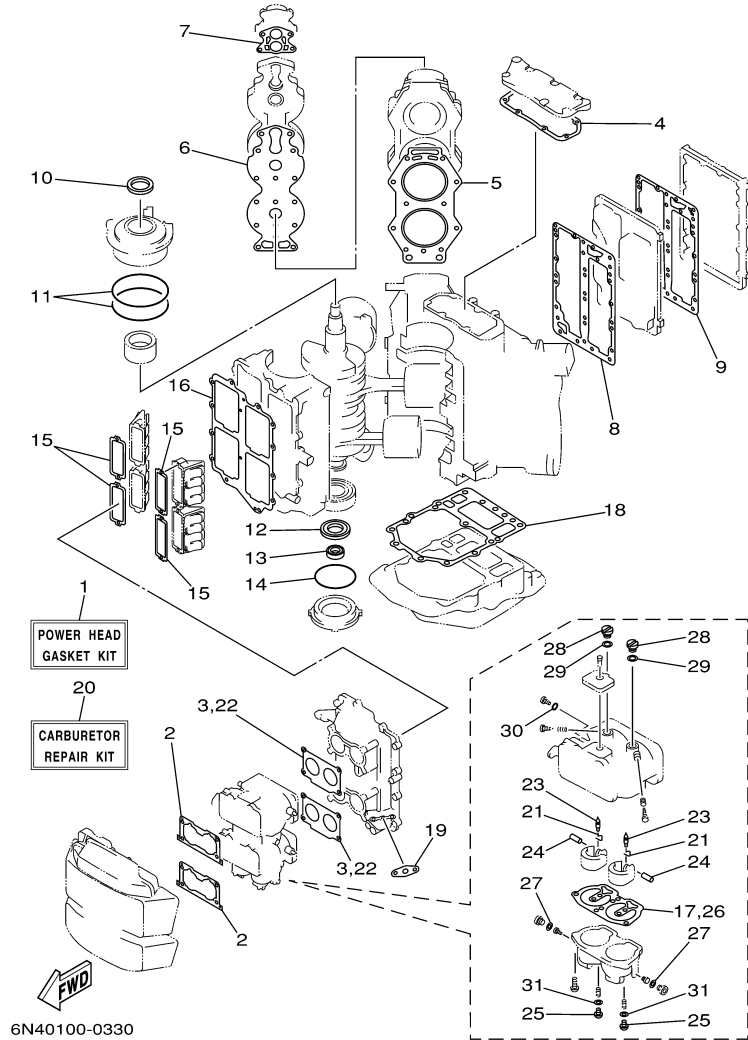

115TLR 0408 / REPAIR KIT 1

©2014 Yamaha Motor Corporation, U.S.A. All rights reserved.

Part List

115TLR 0408 / REPAIR KIT 1

REF - NO	PART NUMBER	PART NAME	QUANTITY	REMARKS
1	6N6-W0001-A5-00	POWER HEAD GASKET KIT	1	
2	6K7-14483-00-00	.GASKET	2	
3	6E5-14198-A2-00	.GASKET	2	
4	6E5-11381-A2-00	.GASKET 1	1	
5	6E5-11181-A1-00	.GASKET, CYLINDER HEAD 1	2	
6	6E5-11193-A0-00	.GASKET, HEAD COVER 1	2	
7	688-12414-A1-00	.GASKET, COVER	2	
8	6E5-41112-A1-00	.GASKET, EXHAUST INNER COVER	1	
9	6E5-41114-A0-00	.GASKET, EXHAUST OUTER COVER	1	
10	93102-40M14-00	.OIL SEAL	1	
11	93211-04001-00	.O-RING	2	
12	93102-35M13-00	.OIL SEAL	1	
13	93101-22M15-00	.OIL SEAL	1	
14	93210-74M35-00	.O-RING	1	
15	6E5-13621-A1-00	.GASKET, VALVE SEAT	4	
16	6E5-13645-A1-00	.GASKET, MANIFOLD 1	1	
17	64D-14384-01-00	.GASKET, FLOAT CHAMBER	2	
18	6G5-45113-A1-00	.GASKET, UPPER CASING	1	
19	650-24431-A0-00	.GASKET, FUEL PUMP 1	1	
20	6E5-W0093-09-00	CARBURETOR REPAIR KIT	1	
21	6E5-14159-00-00	.CLIP	2	
22	6E5-14198-A2-00	.GASKET	1	
23	6E5-14546-00-00	.VALVE, NEEDLE	2	
24	6E5-14386-02-00	.PIN, FLOAT	2	
25	64D-14394-00-00	.VALVE, DRAIN	2	
26	64D-14384-01-00	.GASKET, FLOAT CHAMBER	1	
27	6E5-14398-00-00	.GASKET	2	
28	6E5-14328-01-00	.PLUG	2	
29	6E5-14979-00-00	.GASKET	2	
30	6J8-14995-00-00	.GASKET	1	
31	61U-14959-00-00	.GASKET	2	

Part Notes

115TLR 0408 / REPAIR KIT 1

PART NUMBER	NOTE TEXT
688-12414-A1-00	OEM: This part number is among the Top 100 Most Popular Marine Maintenance Parts as of March 2014.
650-24431-A0-00	OEM: This part number is among the Top 100 Most Popular Marine Maintenance Parts as of March 2014.

©2014 Yamaha Motor Corporation, U.S.A. All rights reserved.