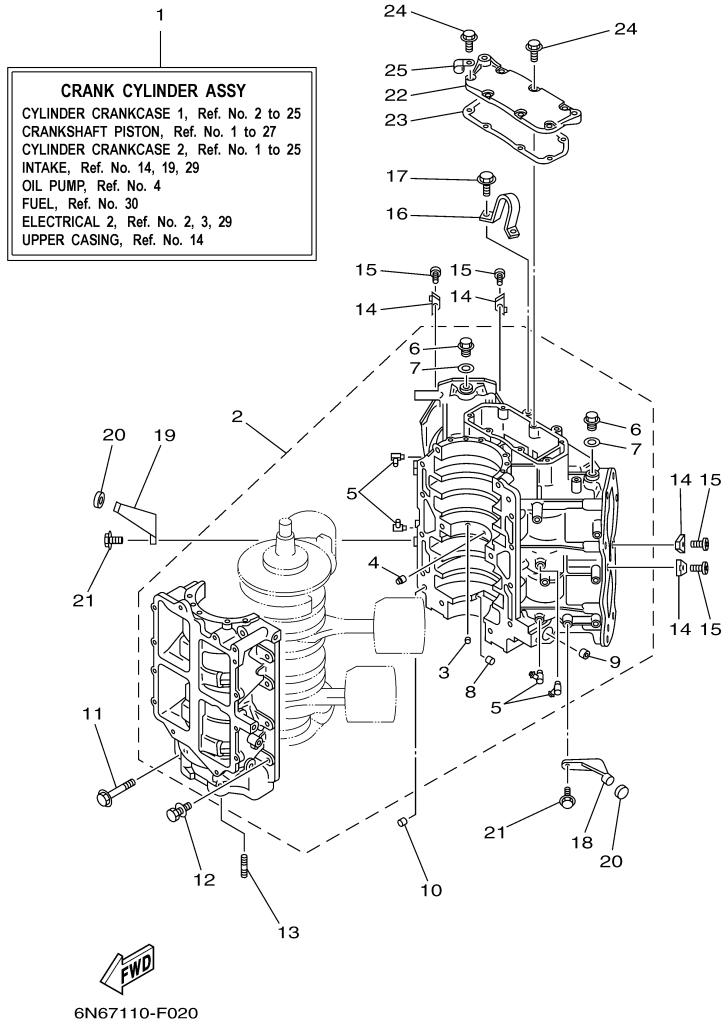

115TLR 0408 / CYLINDER CRANKCASE 1

©2014 Yamaha Motor Corporation, U.S.A. All rights reserved.

Part List

115TLR 0408 / CYLINDER CRANKCASE 1

REF - NO	PART NUMBER	PART NAME	QUANTITY	REMARKS
1	6N6-W0090-17-1S	CRANK CYLINDER ASSY	1	
2	6N6-15100-01-1S	CRANKCASE ASSY	1	
3	624-11379-00-00	.VALVE, CHECK	1	
4	663-11518-01-00	.LOCK BEARING	1	
5	6E5-11372-01-00	.NIPPLE, HOSE	4	
6	90340-14M00-00	.PLUG, STRAIGHT SCREW	2	
7	90430-14115-00	.GASKET	2	
8	90384-06M07-00	.BUSH, BIMETAL FORMED	1	
9	90384-14M09-00	.BUSH, BIMETAL FORMED	1	
10	93608-12063-00	PIN, DOWEL	2	
11	90105-10M20-00	BOLT, FLANGE	6	
12	90119-08M94-00	BOLT, WITH WASHER	8	
13	90116-08026-00	BOLT, STUD	2	
14	6E5-11325-00-00	ANODE	4	
15	98780-04015-00	SCREW, FLAT HEAD	4	
16	6E5-11119-01-00	HANGER, ENGINE	1	
17	90119-08MA3-00	BOLT, WITH WASHER	2	
18	6E5-42761-00-1S	STOPPER	1	
19	6E5-42762-00-1S	STOPPER	1	
20	68F-44533-01-00	DAMPER, UPPER MOUNT RUBBER	2	
21	90119-06MA2-00	BOLT, WITH WASHER	4	
22	6K7-11371-01-1S	COVER	1	
23	6E5-11381-A2-00	.GASKET 1	1	
24	90119-06MA2-00	BOLT, WITH WASHER	7	
25	90465-06M86-00	.CLAMP	1