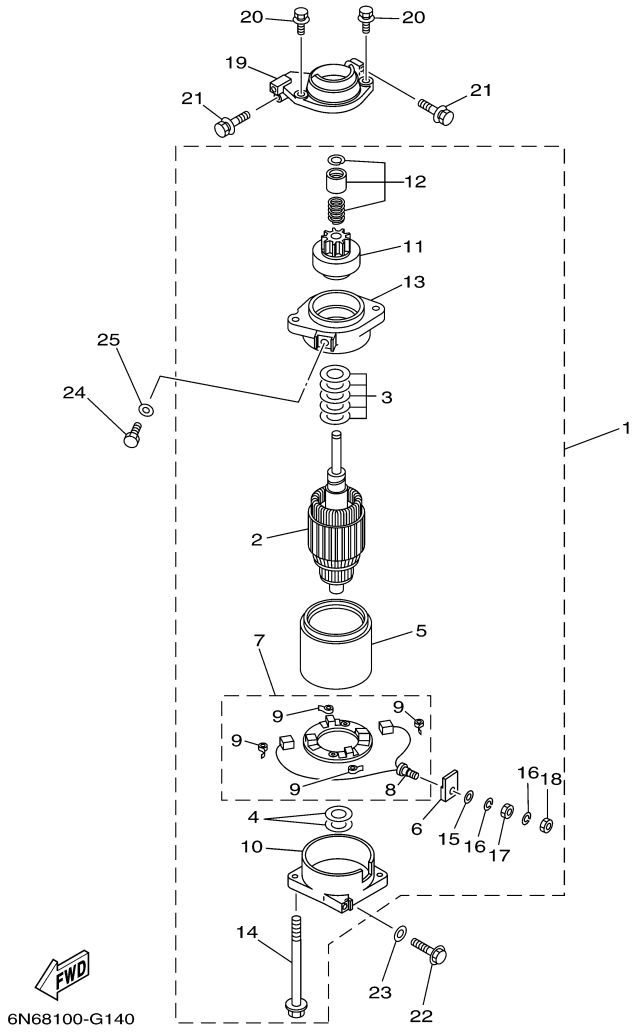

115TLR 0408 / STARTING MOTOR

6N68100-G140

©2014 Yamaha Motor Corporation, U.S.A. All rights reserved.

Part List

115TLR 0408 / STARTING MOTOR

REF - NO	PART NUMBER	PART NAME	QUANTITY	REMARKS
1	6N7-81800-10-00	STARTING MOTOR ASSY	1	
2	6N7-81850-10-00	.ARMATURE ASSY	1	
3	61A-81809-00-00	.WASHER KIT	1	
4	61A-81824-00-00	.WASHER 2	2	
5	6N7-81810-00-00	.STATOR ASSY	1	
6	6K7-8182G-10-00	.BUSH, TERMINAL	1	
7	6N7-81840-00-00	.BRUSH HOLDER ASSY	1	
8	6N7-81801-00-00	..BRUSH SET	1	
9	6N7-81813-00-00	..SPRING, BRUSH	4	
10	6N7-81820-10-00	.REAR BRACKET ASSY	1	
11	6N7-81807-00-00	.GEAR ASSY, STARTING MOTOR	1	
12	6N7-81857-00-00	.RETAINER	1	
13	6N7-81830-00-00	.FRONT BRACKET ASSY	1	
14	6K7-81826-11-00	.BOLT	2	
15	6E5-8182E-10-00	.WASHER	1	
16	6E5-8182F-10-00	.WASHER	2	
17	6E5-8182A-10-00	.NUT	1	
18	6E5-8182K-10-00	.NUT	1	
19	6R3-81822-00-94	BRACKET, STARTING MOTOR	1	
20	90119-08M76-00	BOLT, WITH WASHER	2	
21	90119-08M77-00	BOLT, WITH WASHER	2	
22	90119-08M57-00	BOLT, WITH WASHER	1	
23	92990-08600-00	..WASHER, PLATE	1	
24	97095-08016-00	BOLT	1	
25	92995-08600-00	WASHER	1