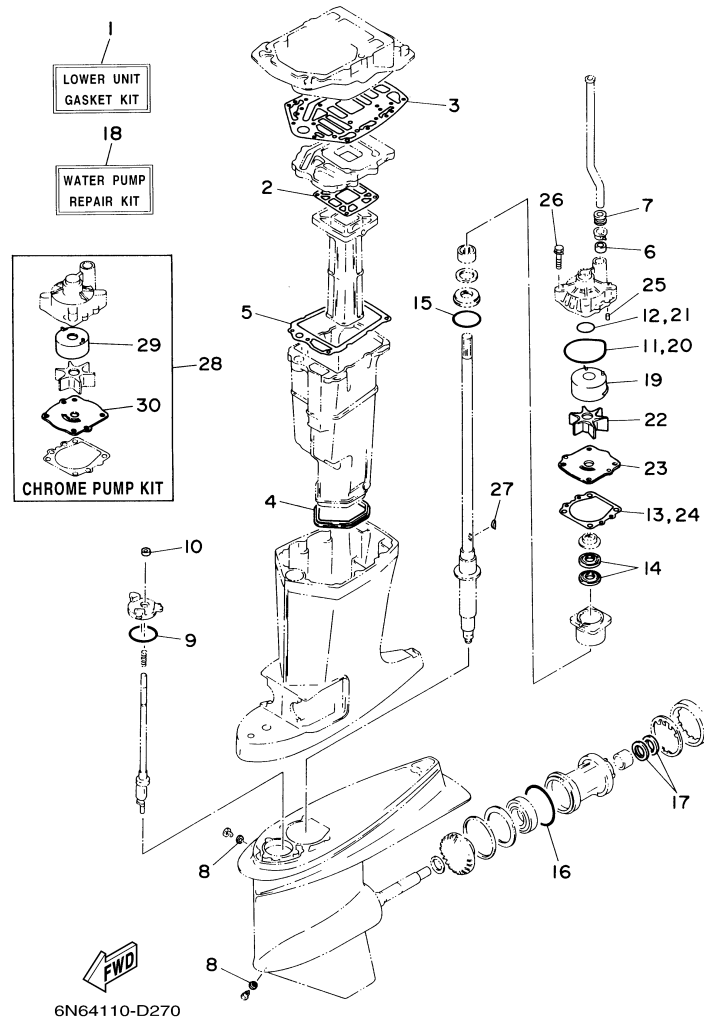

115TLR 0408 / REPAIR KIT 2

©2014 Yamaha Motor Corporation, U.S.A. All rights reserved.

Part List

115TLR 0408 / REPAIR KIT 2

REF - NO	PART NUMBER	PART NAME	QUANTITY	REMARKS
1	6E5-W0001-F1-00	LOWER UNIT GASKET KIT	1	
2	6E5-41134-A0-00	.GASKET, EXHAUST MANIFOLD	1	
3	6G5-45114-A1-00	.GASKET, UPPER CASING	1	
4	6E5-45123-00-00	.GASKET, MUFFLER	1	
5	6E5-41135-A0-00	.GASKET, EXHAUST MANIFOLD	1	
6	6E5-44365-00-00	.DAMPER, WATER SEAL 1	1	
7	6E5-44366-00-00	.DAMPER, WATER SEAL 2	1	
8	90430-08020-00	.GASKET	2	
9	93210-58144-00	.O-RING	1	
10	93106-09014-00	.OIL SEAL	1	
11	93210-86M38-00	.O-RING	1	
12	93210-37160-00	.O-RING	1	
13	6E5-44315-A0-00	.GASKET, WATER PUMP	1	
14	93101-28M16-00	.OIL SEAL	2	
15	93210-55M14-00	.O-RING	1	
16	93210-86M39-00	.O-RING	1	
17	93101-30M17-00	.OIL SEAL	2	
18	6N6-W0078-02-00	WATER PUMP REPAIR KIT	1	
19	61A-44322-02-00	.INSERT, CARTRIDGE	1	
20	93210-86M38-00	.O-RING	1	
21	93210-37160-00	.O-RING	1	
22	6E5-44352-01-00	.IMPELLER	1	
23	6E5-44323-00-00	.OUTER PLATE, CARTRIDGE	1	
24	6E5-44315-A0-00	.GASKET, WATER PUMP	1	
25	93606-12019-00	.PIN, DOWEL	2	
26	90119-08M14-00	.BOLT, WITH WASHER	4	
27	90280-04M05-00	.KEY, WOODRUFF	1	
28	6E5-W0078-3A-00	CHROME PUMP KIT	1	
29	6R3-44322-42-00	.INSERT, CARTRIDGE	1	
30	6E5-44323-40-00	.OUTER PLATE, CARTRIDGE	1	

Part Notes

115TLR 0408 / REPAIR KIT 2

PART NUMBER	NOTE TEXT
90430-08020-00	OEM: This part number is among the Top 100 Most Popular Marine Maintenance Parts as of March 2014.
93106-09014-00	OEM: This part number is among the Top 100 Most Popular Marine Maintenance Parts as of March 2014.
93210-86M38-00	OEM: This part number is among the Top 100 Most Popular Marine Maintenance Parts as of March 2014.
93101-28M16-00	OEM: This part number is among the Top 100 Most Popular Marine Maintenance Parts as of March 2014.
93101-30M17-00	OEM: This part number is among the Top 100 Most Popular Marine Maintenance Parts as of March 2014.
93210-86M38-00	OEM: This part number is among the Top 100 Most Popular Marine Maintenance Parts as of March 2014.
6E5-44352-01-00	OEM: This part number is among the Top 100 Most Popular Marine Maintenance Parts as of March 2014.

©2014 Yamaha Motor Corporation, U.S.A. All rights reserved.

©2014 Yamaha Motor Corporation, U.S.A. All rights reserved.