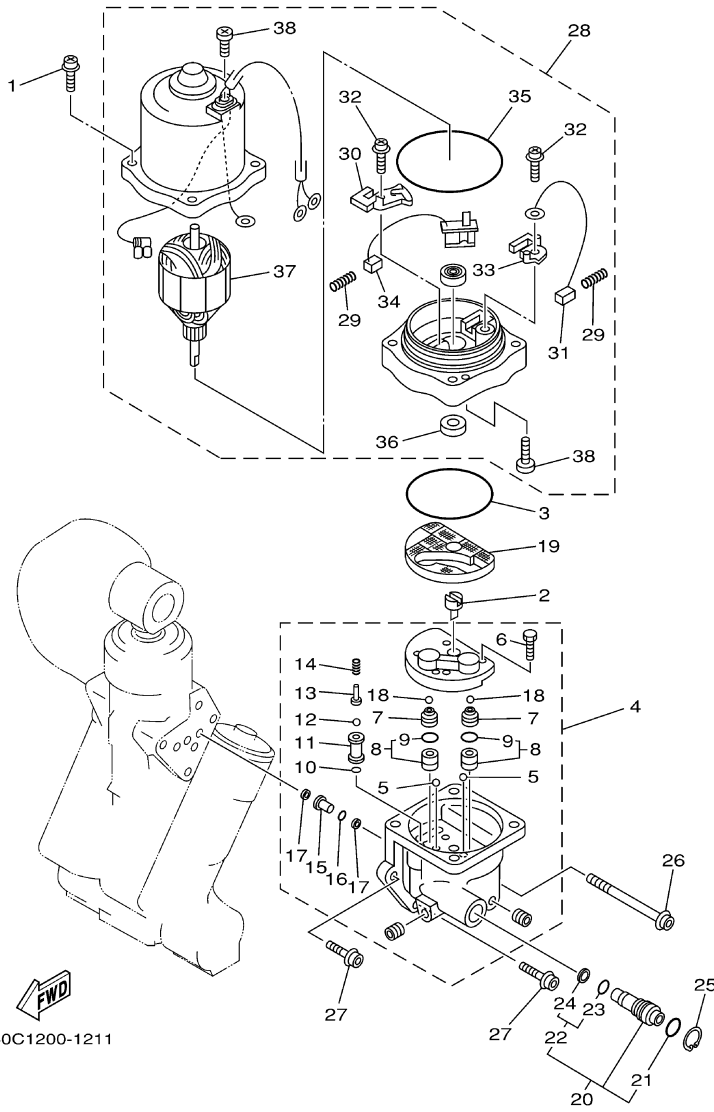

115TLR 0408 / POWER TRIM TILT ASSY 2

©2014 Yamaha Motor Corporation, U.S.A. All rights reserved.

Part List

115TLR 0408 / POWER TRIM TILT ASSY 2

REF - NO	PART NUMBER	PART NAME	QUANTITY	REMARKS
1	64E-4388E-10-00	BOLT ,SCREW (L:14MM)	4	
2	64E-43831-00-00	CONNECTOR, SHAFT	1	
3	64E-43868-00-00	O-RING	1	
4	64E-43830-00-00	GEAR PUMP ASSY	1	
5	72X-43858-00-00	.BALL	2	
6	64E-43843-00-00	.SCREW, VALVE LOCK	4	
7	64E-43841-00-00	.PISTON, SHUTTLE	2	
8	64E-43802-00-00	.VALVE SUB ASSY	2	
9	6E5-43896-00-00	..O-RING	1	
10	6G5-43863-00-00	.O-RING	1	
11	64E-43851-00-00	.SEAT, RELIEF VALVE	1	
12	64E-43858-00-00	.BALL	1	
13	64E-43859-00-00	.PIN, VALVE SUPPORT	1	
14	64E-43855-00-00	.SPRING, UP RELIEF	1	
15	64E-43850-00-00	.VALVE SUB ASSY	1	
16	64E-43865-00-00	.O-RING	1	
17	64E-43816-00-00	.FILTER 1	2	
18	64E-43858-00-00	.BALL	2	
19	64E-43817-10-00	FILTER 2	1	
20	64E-43860-00-00	MANUAL VALVE SUB-ASSY	1	
21	72X-85075-L0-00	.O-RING	1	
22	64E-43827-00-00	.RING SET	1	
23	64E-4387A-00-00	..O-RING	1	
24	64E-43873-00-00	..RING, BACK UP	1	
25	64E-43875-00-00	RING, SNAP	1	
26	64E-43879-10-00	SCREW, WITH WASHER	1	
27	64E-43879-00-00	SCREW, WITH WASHER	2	
28	64E-43880-02-00	MOTOR ASSY	1	
29	6H1-4386K-10-00	.SPRING, BRUSH	2	
30	64E-4380J-00-00	.HOLDER, BRUSH	1	
31	64E-43891-00-00	.BRUSH 1	1	
32	97607-04310-00	.SCREW, WITH WASHER	2	
33	64E-4380F-00-00	.HOLDER, BRUSH 2	1	
34	64E-43892-00-00	.BREAKER COMP (BRUSH 2)	1	
35	6G5-43865-00-00	.O-RING	1	
36	93102-08M43-00	.OIL SEAL	1	
37	64E-43805-00-00	.ARMATURE ASSY	1	
38	64E-43843-10-00	.SCREW, VALVE LOCK	3