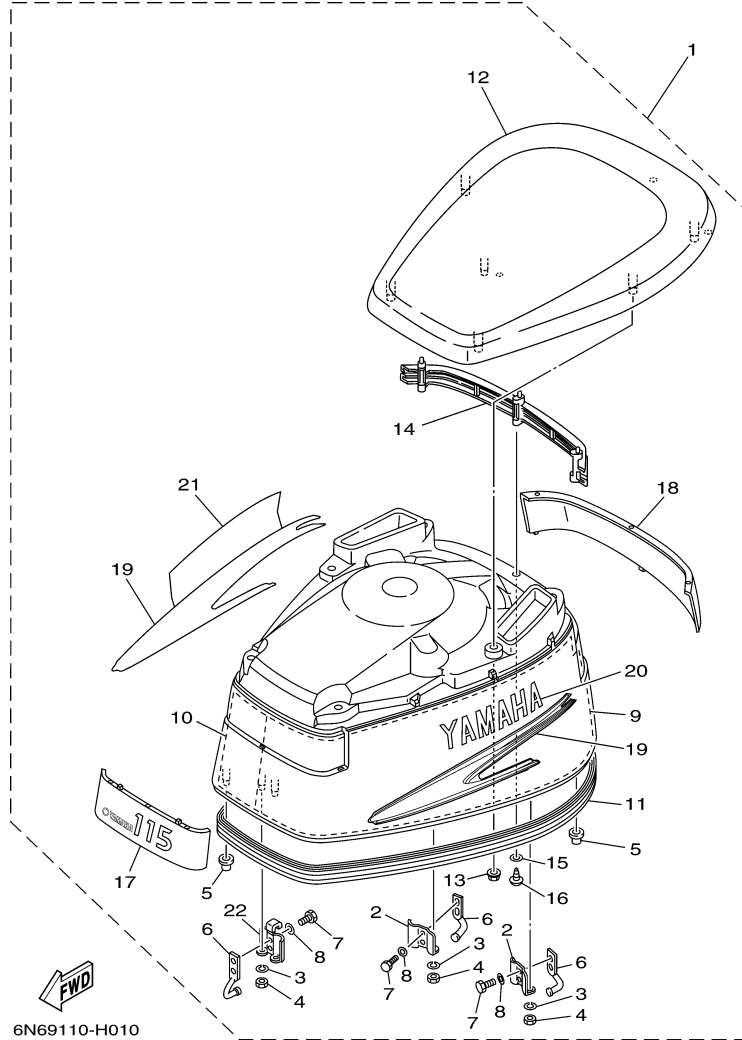

115TLR 0408 / TOP COWLING

©2014 Yamaha Motor Corporation, U.S.A. All rights reserved.

Part List

115TLR 0408 / TOP COWLING

REF - NO	PART NUMBER	PART NAME	QUANTITY	REMARKS
1	6N6-42610-80-4D	TOP COWLING ASSY	1	
2	6R3-42647-00-00	.HOLDER, CLAMP BAND	2	
3	92990-06100-00	.WASHER, SPRING	6	
4	95380-06600-00	.NUT, HEXAGON	6	
5	6R3-42662-00-00	.DAMPER	3	
6	6R3-42814-00-00	.HOOK, CLAMP	3	
7	97095-06012-00	.BOLT	6	
8	92995-06600-00	.WASHER	6	
9	6N7-42619-00-00	.DAMPER, FORM	1	
10	6N7-42627-00-00	.DAMPER, FORM	1	
11	6R3-42615-01-00	.SEAL	1	
12	6N7-42613-00-4D	.MOLDING, AIR DUCT	1	
13	90179-06M24-00	.NUT	6	
14	6N7-42636-00-00	.LOUVER 2	1	
15	92990-04600-00	.WASHER, PLATE	3	
16	97780-40520-00	.SCREW, TAPPING	3	
17	6N6-42686-60-00	.EMBLEM, FRONT	1	
18	6N6-42687-60-00	.EMBLEM, REAR	1	
19	6N7-W0070-50-00	.GRAPHIC SET	1	
20	6N7-42681-50-00	.MARK, COWLING	1	
21	6N7-42682-50-00	.MARK, COWLING	1	
22	6N7-42647-00-00	.HOLDER, CLAMP BAND	1	