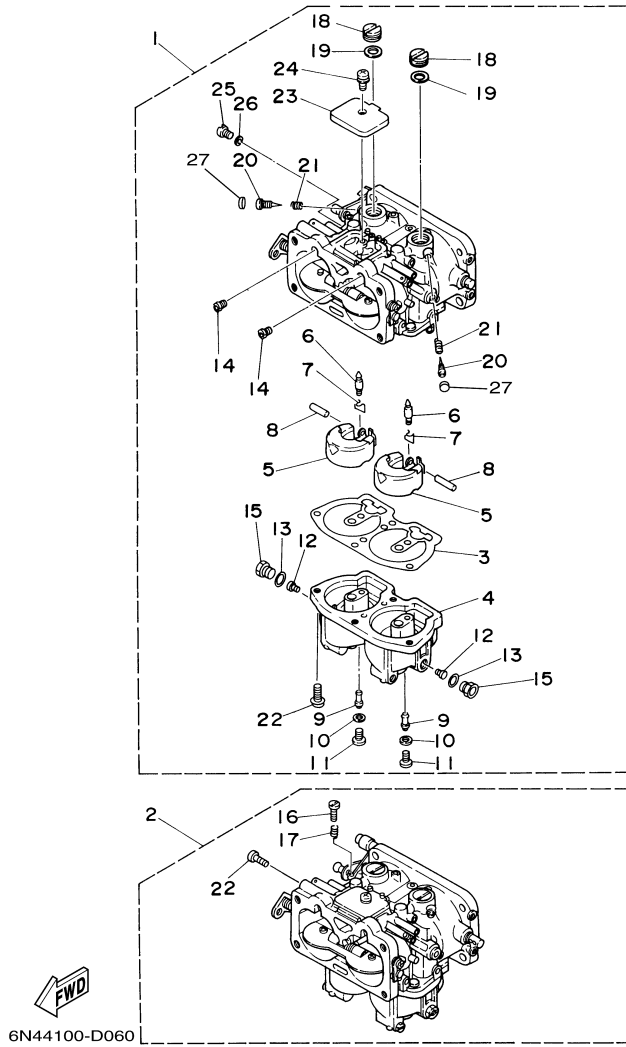

115TLR 0408 / CARBURETOR

©2014 Yamaha Motor Corporation, U.S.A. All rights reserved.

Part List

115TLR 0408 / CARBURETOR

REF - NO	PART NUMBER	PART NAME	QUANTITY	REMARKS
1	6N6-14301-00-00	CARBURETOR ASSY 1	1	
2	6N6-14302-00-00	CARBURETOR ASSY 2	1	
3	64D-14384-01-00	.GASKET, FLOAT CHAMBER	2	
4	64D-14381-00-00	.BODY, FLOAT CHAMBER	2	
5	6E5-14385-02-00	.FLOAT	4	
6	6E5-14546-00-00	.VALVE, NEEDLE	4	
7	6E5-14159-00-00	.CLIP	4	
8	6E5-14386-02-00	.PIN, FLOAT	4	
9	64D-1492F-39-00	.JET, AIR SLOW (#78)	4	
10	61U-14959-00-00	.GASKET	4	
11	64D-14394-00-00	.VALVE, DRAIN	4	
12	64D-1492E-88-00	.JET, MAIN (#176)	4	
13	6E5-14398-00-00	.GASKET	4	
14	61A-1492H-12-00	.JET, SLOW AIR BLEED (#60)	4	
15	61A-14383-01-00	.SCREW, DRAIN	4	
16	6E5-14321-00-00	.SCREW, THROTTLE	1	#2
17	6J8-14334-00-00	.SPRING, THROTTLE	1	#2
18	6E5-14328-01-00	.PLUG	4	
19	6E5-14979-00-00	.GASKET	4	
20	6E5-14323-03-00	.SCREW, AIR ADJUSTING	4	
21	6E5-14223-00-00	.SPRING, AIR ADJUSTING	4	
22	97980-05116-00	.SCREW, WITH WASHER	9	
23	6E5-14527-01-00	.PLATE	2	
24	97980-05108-00	.SCREW, WITH WASHER	2	
25	6E5-14324-00-00	.SCREW, FLAT HEAD	2	
26	6J8-14995-00-00	.GASKET	2	
27	64E-1432A-00-00	.PLUG	4