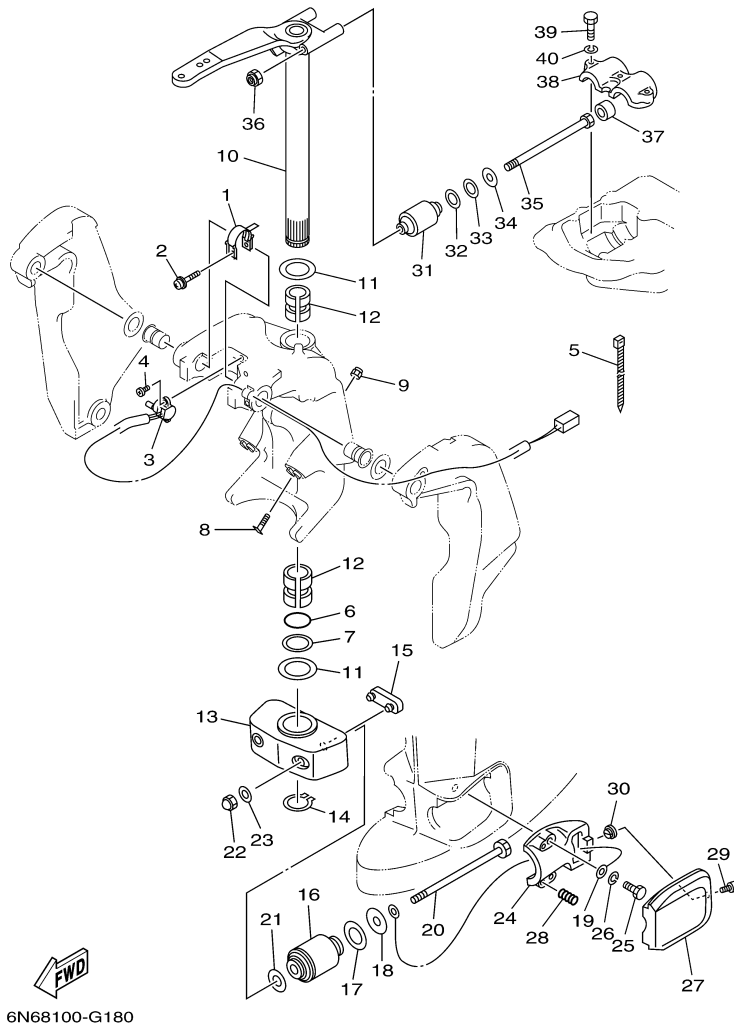

115TLR 0408 / BRACKET 2

©2014 Yamaha Motor Corporation, U.S.A. All rights reserved.

Part List

115TLR 0408 / BRACKET 2

REF - NO	PART NUMBER	PART NAME	QUANTITY	REMARKS
1	64E-43139-10-00	CAM, TRIM SENDER	1	
2	90159-05059-00	SCREW, WITH WASHER	1	
3	67H-83672-00-00	TRIM SENDER	1	
4	97885-06016-00	SCREW, PAN HEAD	2	
5	90465-11M10-00	CLAMP	3	
6	93210-37MH7-00	O-RING	1	
7	90202-40M47-00	WASHER, PLATE	1	
8	61A-43376-00-00	BOLT, THRUST RECEIVER	2	
9	95780-10300-00	NUT, FLANGE	2	
10	6E5-42510-A1-8D	STEERING BRACKET ASSY	1	L(20.3")
11	90201-38M60-00	WASHER, PLATE	2	
12	90386-38M32-00	BUSH	2	
13	6G5-44551-01-8D	HOUSING, LOWER MOUNT RUBBER	1	
14	93410-37M04-00	CIRCLIP	1	
15	6E5-44575-00-00	DAMPER, LOWER MOUNT RUBBER	1	
16	6E5-44555-00-94	MOUNT DAMPER, LOWER SIDE	2	
17	90202-32M19-00	WASHER, PLATE	2	
18	90201-16M55-00	WASHER, PLATE	2	
19	6E5-82149-00-00	WIRE, LEAD 3	1	
20	90109-14M34-00	BOLT	2	
21	90201-15M58-00	WASHER, PLATE	2	
22	95380-14800-00	NUT	2	
23	92995-14600-00	WASHER	2	
24	6E5-44552-01-94	HOUSING, LOWER MOUNT RUBBER	2	
25	97095-10045-00	BOLT	4	
26	92995-10100-00	WASHER	4	
27	6E5-44553-01-8D	COVER, LOWER MOUNT	2	
28	90501-16M28-00	SPRING, COMPRESSION	4	
29	97885-06016-00	SCREW, PAN HEAD	2	
30	90179-06066-00	NUT	2	
31	6E5-44514-00-94	MOUNT DAMPER, UPPER SIDE	2	
32	90201-26M57-00	WASHER, PLATE	2	
33	90202-26M18-00	WASHER, PLATE	2	
34	90201-14M56-00	WASHER, PLATE	2	
35	90109-12007-00	BOLT	2	
36	90185-12M12-00	NUT, SELF-LOCKING	2	
37	663-44575-00-00	DAMPER, LOWER MOUNT RUBBER	2	
38	6E5-44511-00-5B	COVER, UPPER MOUNT	1	
39	97095-10045-00	BOLT	3	
40	92995-10100-00	WASHER	3