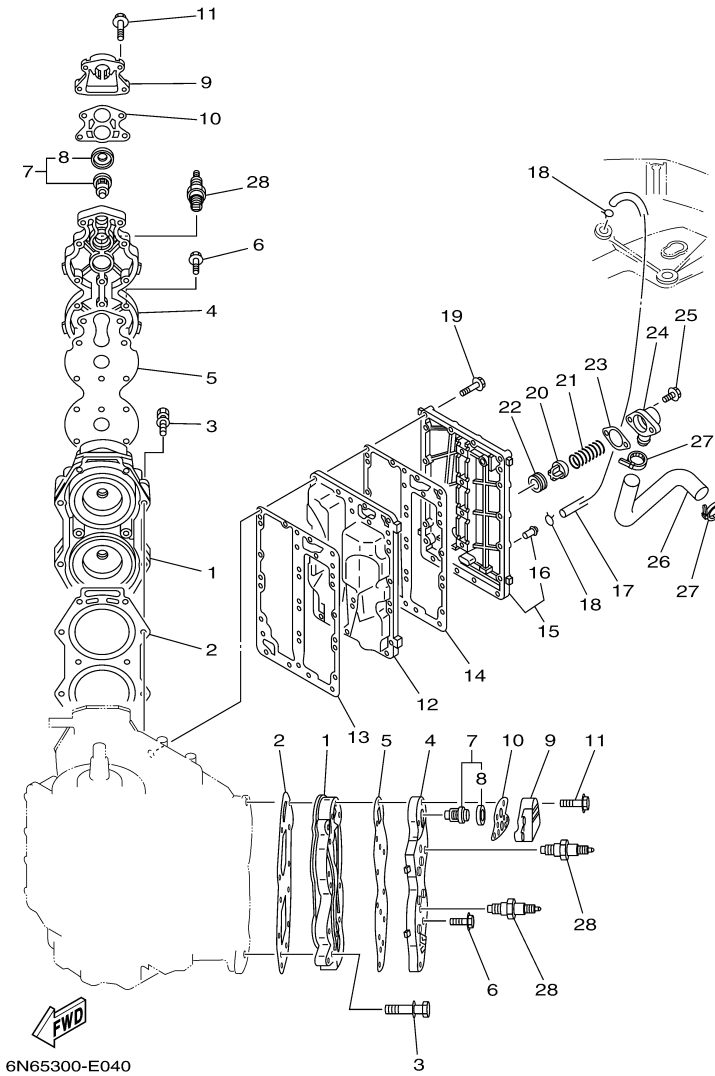

115TLR 0408 / CYLINDER CRANKCASE 2

©2014 Yamaha Motor Corporation, U.S.A. All rights reserved.

Part List

115TLR 0408 / CYLINDER CRANKCASE 2

REF - NO	PART NUMBER	PART NAME	QUANTITY	REMARKS
1	6E5-11111-10-1S	HEAD, CYLINDER 1	2	
2	6E5-11181-A1-00	.GASKET, CYLINDER HEAD 1	2	
3	90119-08MA8-00	BOLT, WITH WASHER	20	
4	6E5-11191-01-1S	COVER, CYLINDER HEAD 1	2	
5	6E5-11193-A0-00	.GASKET, HEAD COVER 1	2	
6	90119-06MA4-00	BOLT, WITH WASHER	24	
7	6E5-12411-30-00	THERMOSTAT	2	
8	688-12412-00-00	.SEAL, THERMOSTAT	1	
9	6G5-12413-00-1S	COVER, THERMOSTAT	2	
10	688-12414-A1-00	.GASKET, COVER	2	
11	90119-06MA6-00	BOLT, WITH WASHER	8	
12	6E5-41111-00-1S	INNER COVER, EXHAUST	1	
13	6E5-41112-A1-00	GASKET, EXHAUST INNER COVER	1	
14	6E5-41114-A0-00	.GASKET, EXHAUST OUTER COVER	1	
15	6N7-41113-00-1S	OUTER COVER, EXHAUST	1	
16	650-24378-00-00	.PIPE, JOINT 4	1	
17	6E5-24312-00-00	PIPE 2	1	
18	90467-08004-00	CLIP	2	
19	90119-06MA5-00	BOLT, WITH WASHER	23	
20	60H-12416-00-00	VALVE, PRESSURE CONTROL	1	
21	90501-16M11-00	SPRING, COMPRESSION	1	
22	90480-20M05-00	GROMMET	1	
23	6G5-11382-A1-00	.GASKET 2	1	
24	6G5-11372-00-1S	COVER, BYPASS 2	1	
25	97595-06420-00	BOLT, WITH WASHER	2	
26	6E5-12576-00-00	HOSE 1	1	
27	90465-13M18-00	CLAMP	2	
28	NGK-BR8HS-10-00	PLUG, SPARK (NGK BR8HS-10)	4	

Part Notes

115TLR 0408 / CYLINDER CRANKCASE 2

PART NUMBER	NOTE TEXT
6E5-12411-30-00	OEM: This part number is among the Top 100 Most Popular Marine Maintenance Parts as of March 2014.
688-12414-A1-00	OEM: This part number is among the Top 100 Most Popular Marine Maintenance Parts as of March 2014.
90480-20M05-00	OEM: This part number is among the Top 100 Most Popular Marine Maintenance Parts as of March 2014.

©2014 Yamaha Motor Corporation, U.S.A. All rights reserved.