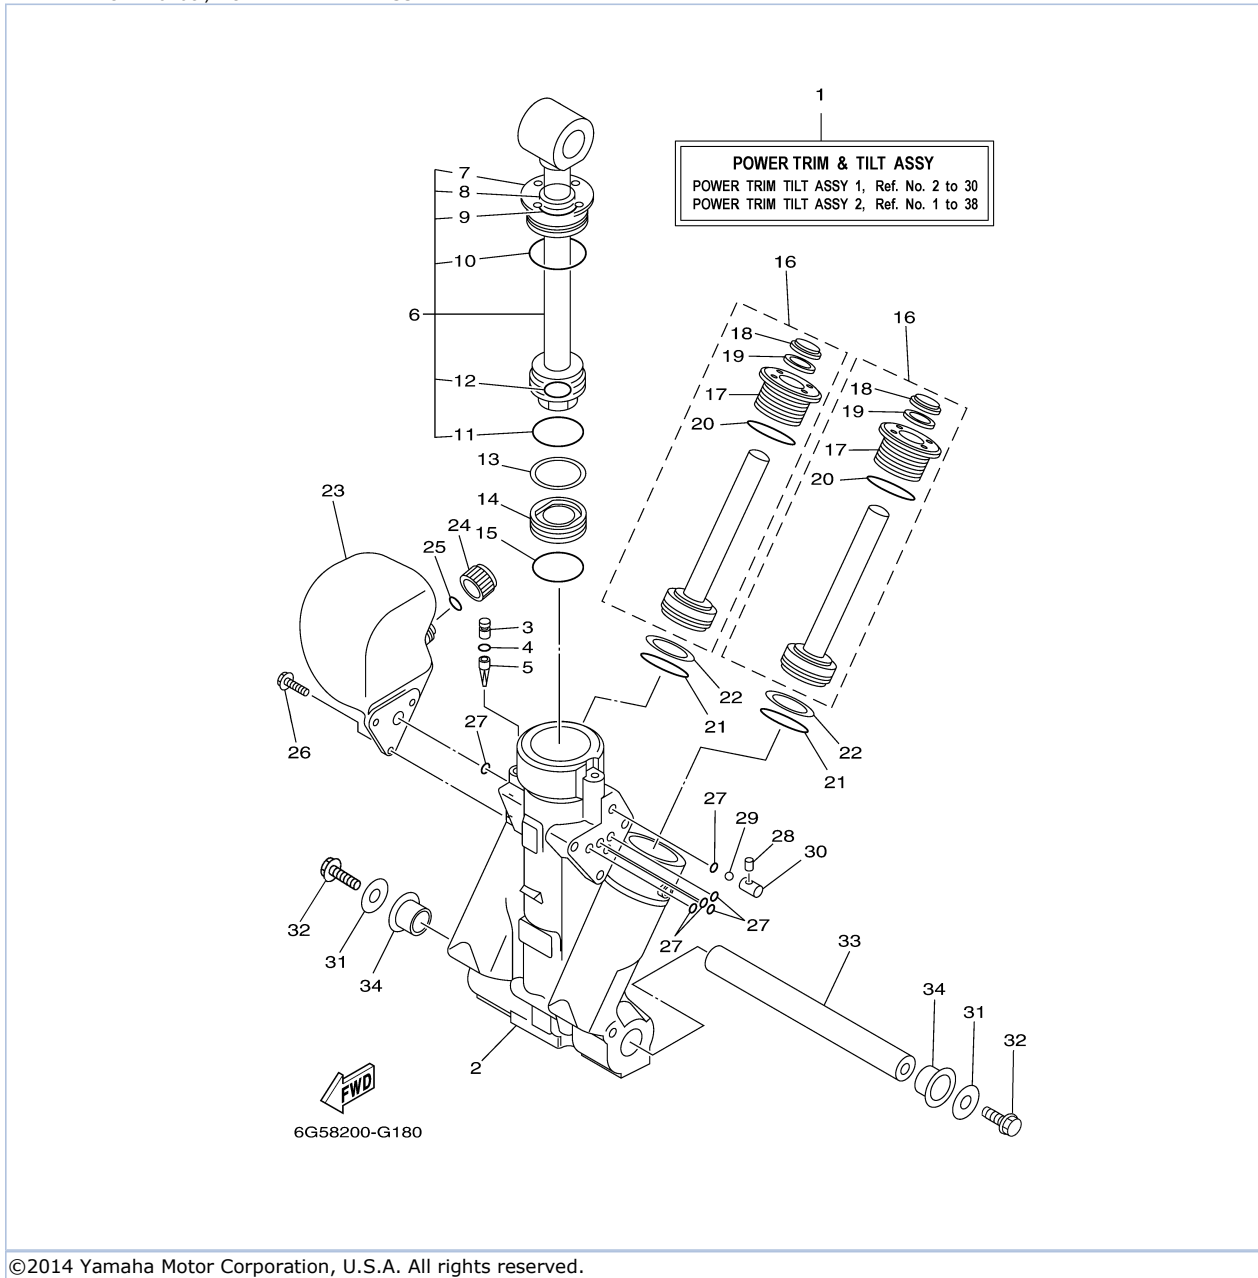

115TLR 0408 / POWER TRIM TILT ASSY 1

Part List

115TLR 0408 / POWER TRIM TILT ASSY 1

REF - NO	PART NUMBER	PART NAME	QUANTITY	REMARKS
1	64E-43800-04-4D	POWER TRIM & TILT ASSY	1	
2	64E-43825-02-00	HOUSING, TRIM & TILT	1	
3	64E-4388J-00-00	PLUG 2	1	
4	93210-10M74-00	O-RING	1	
5	64E-43817-00-00	FILTER 2	1	
6	64E-43810-01-00	TILT PISTON SUB ASSY	1	
7	64E-43811-01-00	.SCREW, CYLINDER END	1	
8	64E-43898-00-00	.SEAL, DUST 2	1	
9	64E-43867-00-00	.O-RING	1	
10	64E-43866-00-00	.O-RING	1	
11	6E5-43862-00-00	.O-RING	1	
12	64E-43883-00-00	.O-RING	1	
13	6E5-43872-00-00	RING, BACK UP	1	
14	6E5-43814-02-00	PISTON, FREE	1	
15	6E5-43862-00-00	O-RING	1	
16	64E-43820-01-00	PISTON SUB ASSEMBLY	2	
17	64E-43821-01-00	.SCREW, TRIM CYLINDER END	1	
18	64E-43822-00-00	.SEAL, TRIM DUST	1	
19	64E-4384J-00-00	.SEAL, TRIM DOWN	1	
20	6G5-43864-00-00	.O-RING	1	
21	6E5-43864-00-00	O-RING	2	
22	6E5-43874-01-00	RING, BACK UP	2	
23	64E-43828-00-00	BODY, RESERVOIR	1	
24	64E-43829-00-00	PLUG, RESERVOIR	1	
25	64E-43897-00-00	O-RING	1	
26	64E-4388E-00-00	BOLT ,SCREW (L:14MM)	3	
27	64E-43869-00-00	O-RING	6	
28	64E-4381G-00-00	PIN	1	
29	6E5-43858-00-00	BALL	1	
30	64E-4382G-00-00	VALVE, SEAT	1	
31	90201-10060-00	WASHER, PLATE	2	
32	97575-10530-00	BOLT, WITH WASHER	2	
33	6BC-43818-00-00	PIN, LOWER SHOCK MOUNT	1	
34	90386-22M98-00	BUSH	2	

Part Notes

115TLR 0408 / POWER TRIM TILT ASSY 1

PART NUMBER		NOTE TEXT
64E-43822-00-00		OEM: This part number is among the Top 100 Most Popular Marine Maintenance Parts as of March 2014.
64E-4384J-00-00		OEM: This part number is among the Top 100 Most Popular Marine Maintenance Parts as of March 2014.
6G5-43864-00-00		OEM: This part number is among the Top 100 Most Popular Marine Maintenance Parts as of March 2014.
64E-43869-00-00		OEM: This part number is among the Top 100 Most Popular Marine Maintenance Parts as of March 2014.

©2014 Yamaha Motor Corporation, U.S.A. All rights reserved.