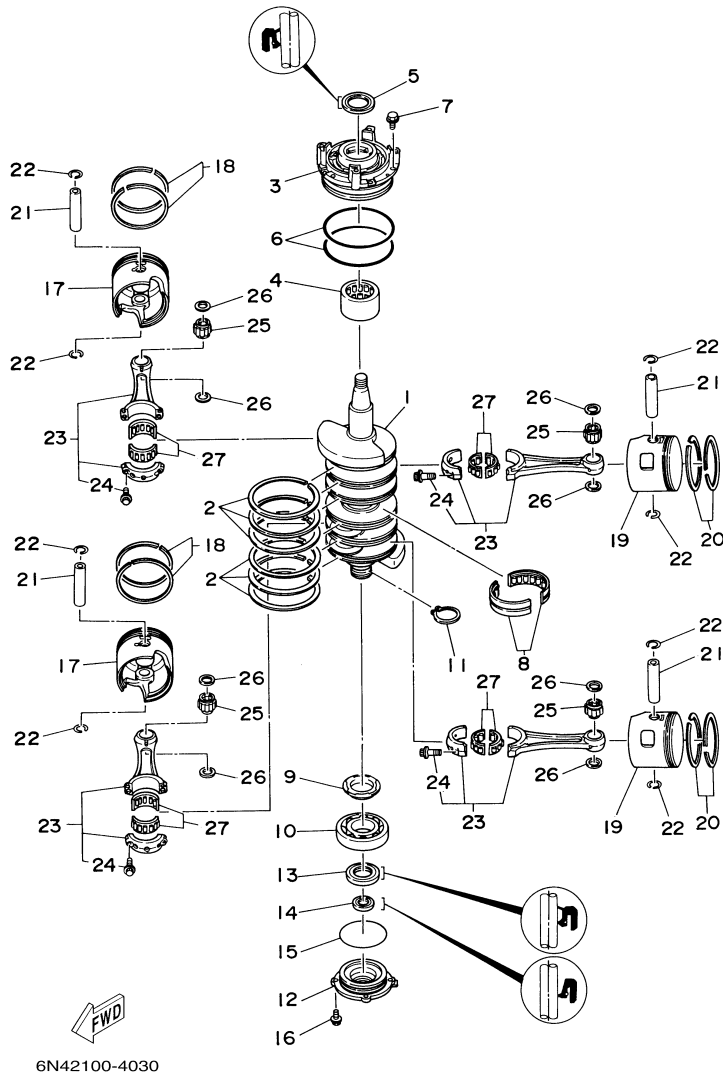

115TLR 0408 / CRANKSHAFT PISTON

©2014 Yamaha Motor Corporation, U.S.A. All rights reserved.

Part List

115TLR 0408 / CRANKSHAFT PISTON

REF - NO	PART NUMBER	PART NAME	QUANTITY	REMARKS
1	6N7-11411-01-00	CRANKSHAFT	1	
2	6E5-11447-00-00	SEAL, CRANK	6	
3	6R3-15163-00-1S	HOUSING, BEARING 1	1	
4	93311-940U3-00	BEARING	1	
5	93102-40M14-00	.OIL SEAL	1	
6	93211-04001-00	.O-RING	2	
7	90119-06MA2-00	BOLT, WITH WASHER	3	
8	93310-954U1-00	BEARING	1	
9	6R3-11536-00-00	GEAR, DRIVE	1	
10	93306-208U0-00	BEARING	1	
11	93410-40M03-00	CIRCLIP	1	
12	6G5-15359-00-94	HOUSING, OIL SEAL	1	
13	93102-35M13-00	OIL SEAL	1	
14	93101-22M15-00	.OIL SEAL	1	
15	93210-74M35-00	.O-RING	1	
16	90119-06MA2-00	BOLT, WITH WASHER	4	
17	6R5-11635-11-00	PISTON (0.25MM O/S)	2	AP
17	6R5-11631-11-93	PISTON (STD)	2	
17	6R5-11636-11-00	PISTON (0.50MM O/S)	2	AP
18	64D-11603-02-00	PISTON RING SET (STD)	2	
18	64D-11604-02-00	PISTON RING SET (0.25MM O/S)	2	AP
18	64D-11605-02-00	PISTON RING SET (0.50MM O/S)	2	AP
19	6R5-11645-11-00	PISTON 2 (0.25MM O/S)	2	AP
19	6R5-11646-11-00	PISTON 2 (0.50MM O/S)	2	AP
19	6R5-11642-11-93	PISTON 2 (STD)	2	
20	64D-11603-02-00	PISTON RING SET (STD)	2	
20	64D-11604-02-00	PISTON RING SET (0.25MM O/S)	2	AP
20	64D-11605-02-00	PISTON RING SET (0.50MM O/S)	2	AP
21	6R5-11633-10-00	PIN, PISTON	4	
22	6R5-11634-10-00	CLIP, PISTON PIN	8	
23	6R5-11650-10-00	CONNECTING ROD ASSY	4	
24	90109-08022-00	.BOLT	2	
25	93310-32337-00	BEARING	4	
26	90201-23M01-00	WASHER, PLATE	8	
27	93310-836U0-00	BEARING	4	