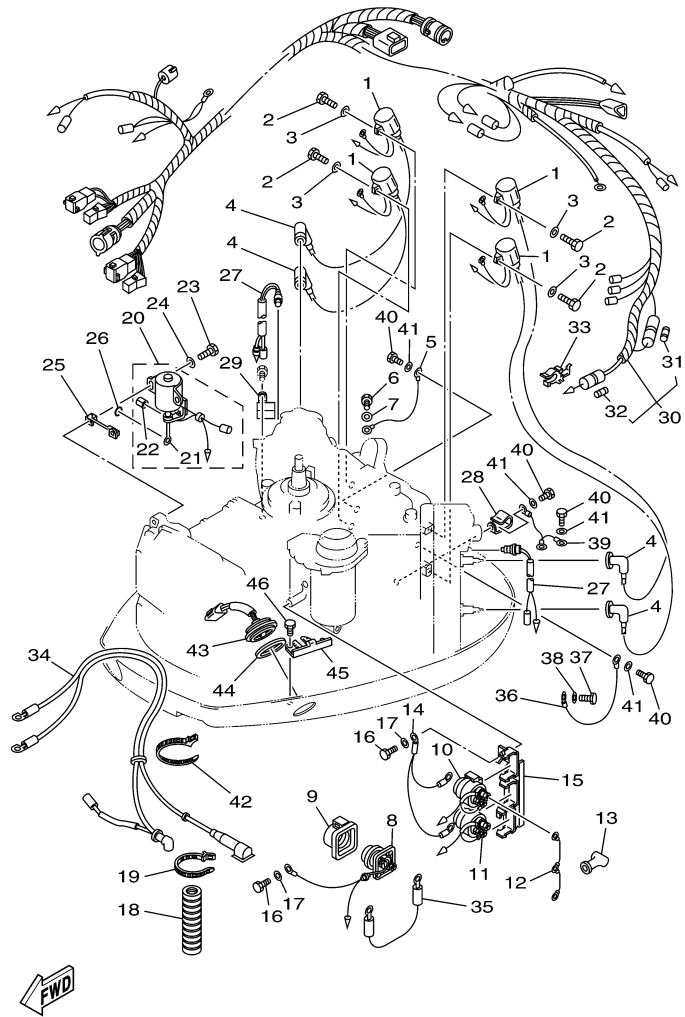

115TLR 0408 / ELECTRICAL 2

6N43110-C130

©2014 Yamaha Motor Corporation, U.S.A. All rights reserved.

Part List

115TLR 0408 / ELECTRICAL 2

REF - NO	PART NUMBER	PART NAME	QUANTITY	REMARKS
1	6R3-85570-01-00	IGNITION COIL ASSY	4	
2	97095-06020-00	BOLT	4	
3	92995-06600-00	WASHER	4	
4	6G1-82370-21-00	PLUG CAP ASSY	4	
5	662-82519-00-00	WIRE, EARTH LEAD	1	
6	97095-06012-00	BOLT	1	
7	92995-06600-00	WASHER	1	
8	61A-81941-00-00	STARTER RELAY ASSY	1	
9	689-81952-10-00	HOLDER, RELAY	1	
10	6E5-81950-00-00	RELAY ASSY	1	
11	6E5-8195A-00-00	RELAY ASSY	1	
12	6G5-87149-10-00	CONNECTOR	1	
13	6G5-82119-00-00	COVER, LEAD WIRE	2	
14	6E5-82116-00-00	WIRE, MINUS LEAD	1	
15	6E5-81948-22-00	BRACKET	1	
16	97095-06016-00	BOLT	2	
17	92995-06600-00	WASHER	2	
18	6N7-83557-00-00	TUBE (I.DIA:22MM)	1	
19	90465-13M18-00	CLAMP	1	
20	6N7-86110-00-00	SOLENOID	1	
21	6N7-86116-00-00	.WIRE, PULL	1	
22	91609-30010-00	.PIN, SPRING	1	
23	97095-06030-00	BOLT	2	
24	92995-06600-00	WASHER	2	
25	6N7-86112-00-00	STAY, SOLENOID	1	
26	93210-03261-00	O-RING	1	
27	688-82560-10-00	THERMO SWITCH ASSY	2	
28	90465-05M87-00	CLAMP	1	
29	90465-08M89-00	CLAMP	1	
30	6N7-82590-40-00	WIRE HARNESS ASSY	1	
31	663-82151-00-00	.FUSE (12V-20A)	1	
32	705-82151-00-00	.FUSE (30A)	1	
33	6G5-82152-00-00	HOLDER, FUSE	2	
34	6R3-82105-J0-00	BATTERY CABLE	1	
35	6E5-82117-01-00	WIRE, LEAD	1	
36	6R3-82519-00-00	WIRE, EARTH LEAD	1	
37	97095-06012-00	BOLT	1	
38	92995-06600-00	WASHER	1	
39	6E5-82531-10-00	WIRE, LEAD	1	
40	97095-06012-00	BOLT	4	
41	92995-06600-00	WASHER	4	
42	90465-13M18-00	CLAMP	1	
43	6R3-82563-00-00	TRIM & TILT SWITCH ASSY	1	
44	6E5-82587-00-00	GASKET	1	
45	6R3-83614-00-00	BRACKET	1	
46	97095-06012-00	BOLT	2