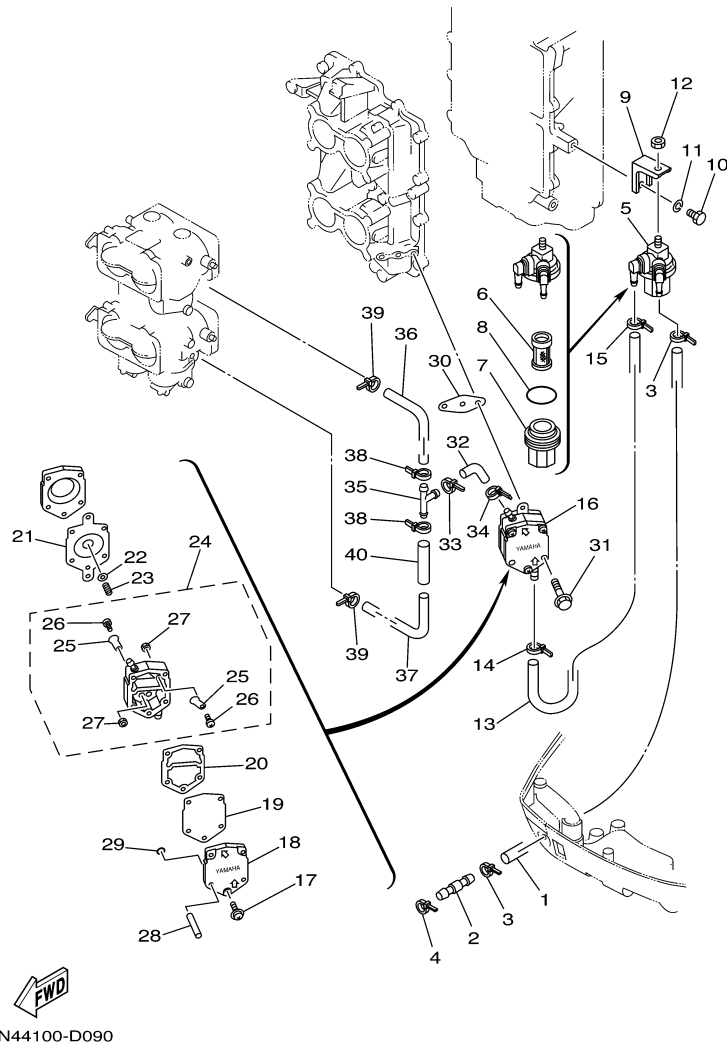

115TLR 0408 / FUEL

©2014 Yamaha Motor Corporation, U.S.A. All rights reserved.

Part List

115TLR 0408 / FUEL

REF - NO	PART NUMBER	PART NAME	QUANTITY	REMARKS
1	6R3-24313-20-00	PIPE 3 (L2820)	1	
2	6R3-24377-10-00	PIPE, JOINT 2	1	
3	90465-11M10-00	CLAMP	2	
4	90465-11M10-00	CLAMP	1	
5	6R3-24560-00-00	FILTER ASSY	1	
6	6R3-24563-00-00	.ELEMENT, FILTER	1	
7	61N-24521-00-00	.CUP, FILTER	1	
8	93210-32738-00	.O-RING	1	
9	6E5-24566-00-00	BRACKET, FILTER	1	
10	97013-06014-00	BOLT	1	
11	92903-06100-00	WASHER, SPRING	1	
12	95380-08600-00	NUT	1	
13	6E5-24314-00-00	PIPE 4	1	
14	90465-11M10-00	CLAMP	1	
15	90465-11M10-00	CLAMP	1	
16	6E5-24410-04-00	FUEL PUMP ASSY	1	
17	6E5-24444-01-00	.SCREW	3	
18	6E5-24413-01-00	.BODY 2	1	
19	6E5-24471-01-00	.DIAPHRAGM	1	
20	6E5-24435-01-00	.GASKET, BODY 2	1	
21	6E5-24411-01-00	.DIAPHRAGM	1	
22	648-24424-00-00	.SEAT, SPRING	1	
23	6E5-24423-00-00	.SPRING, DIAPHRAGM	1	
24	6E5-24412-11-00	.BODY 1	1	
25	6A0-24421-01-00	..VALVE, CHECK	4	
26	6A0-14325-00-00	..SCREW, PAN HEAD	4	
27	95380-03600-00	..NUT	4	
28	6E5-24492-00-00	.BUSH, FUEL PUMP	2	
29	6E5-24486-00-00	.O-RING	2	
30	650-24431-A0-00	GASKET, FUEL PUMP 1	1	
31	97595-06550-00	BOLT, WITH WASHER	2	
32	6G5-24316-10-00	PIPE 6	1	
33	90465-11M10-00	CLAMP	1	
34	90465-11M10-00	CLAMP	1	
35	6E5-24376-10-00	PIPE, JOINT 1	1	
36	6G5-24318-10-00	PIPE, OVERFLOW	1	
37	6G5-24319-10-00	PIPE, OIL	1	
38	90465-11M10-00	CLAMP	2	
39	90465-11M10-00	CLAMP	2	
40	90446-15M07-00	HOSE (L60)	1	

Part Notes

115TLR 0408 / FUEL

PART NUMBER	NOTE TEXT
650-24431-A0-00	OEM: This part number is among the Top 100 Most Popular Marine Maintenance Parts as of March 2014.

©2014 Yamaha Motor Corporation, U.S.A. All rights reserved.