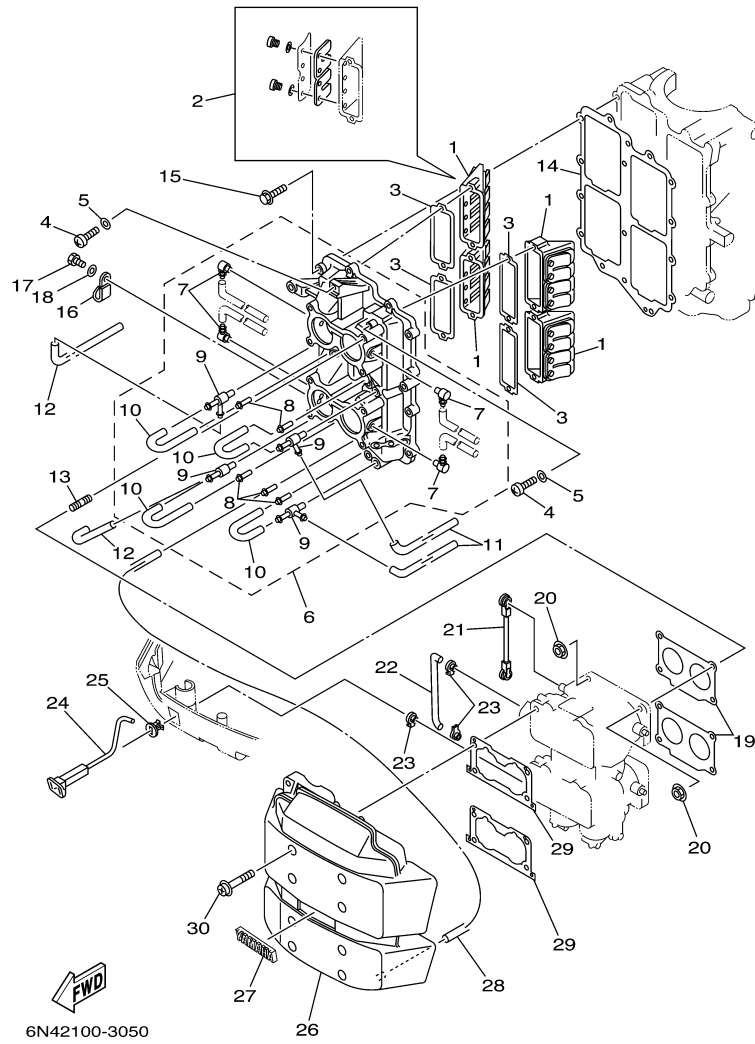

115TLR 0408 / INTAKE

©2014 Yamaha Motor Corporation, U.S.A. All rights reserved.

Part List

115TLR 0408 / INTAKE

REF - NO	PART NUMBER	PART NAME	QUANTITY	REMARKS
1	6E5-13610-00-00	REED VALVE ASSY	4	
2	6E5-W0004-00-00	.REED SET	1	
3	6E5-13621-A1-00	.GASKET, VALVE SEAT	4	
4	97880-05025-00	SCREW, PAN HEAD	8	
5	92990-05600-00	WASHER, PLATE	8	
6	6E5-13641-11-1S	MANIFOLD 1	1	
7	6E5-13552-01-00	.NOZZLE	4	
8	624-14485-00-00	.PIPE, JOINT	5	
9	6E5-11370-01-00	.CHECK VALVE ASSY	4	
10	90445-07M28-00	.HOSE (L70)	4	
11	90445-07M24-00	HOSE (L240)	2	
12	90445-07M46-00	HOSE (L360)	2	
13	90116-06M30-00	BOLT, STUD	8	
14	6E5-13645-A1-00	GASKET, MANIFOLD 1	1	
15	90119-06MA3-00	BOLT, WITH WASHER	12	
16	90465-06M86-00	.CLAMP	1	
17	97095-06012-00	BOLT	1	
18	92995-06600-00	WASHER	1	
19	6E5-14198-A2-00	.GASKET	2	
20	90179-06M28-00	NUT	8	
21	6E5-41217-01-00	ROD, ACCEL. LEVER	1	
22	6E5-41256-01-00	ROD, CHOKE 1	1	
23	661-41262-02-00	JOINT, CHOKE LEVER	3	
24	6N7-41271-00-00	KNOB, CHOKE	1	
25	689-41273-00-00	GROMMET	1	
26	6N7-14440-01-00	SILENCER ASSY, INTAKE	1	
27	6E5-1441K-00-00	EMBLEM	1	
28	90445-07258-00	HOSE (L200)	1	
29	6K7-14483-00-00	GASKET	2	
30	90159-06M14-00	SCREW, WITH WASHER	8