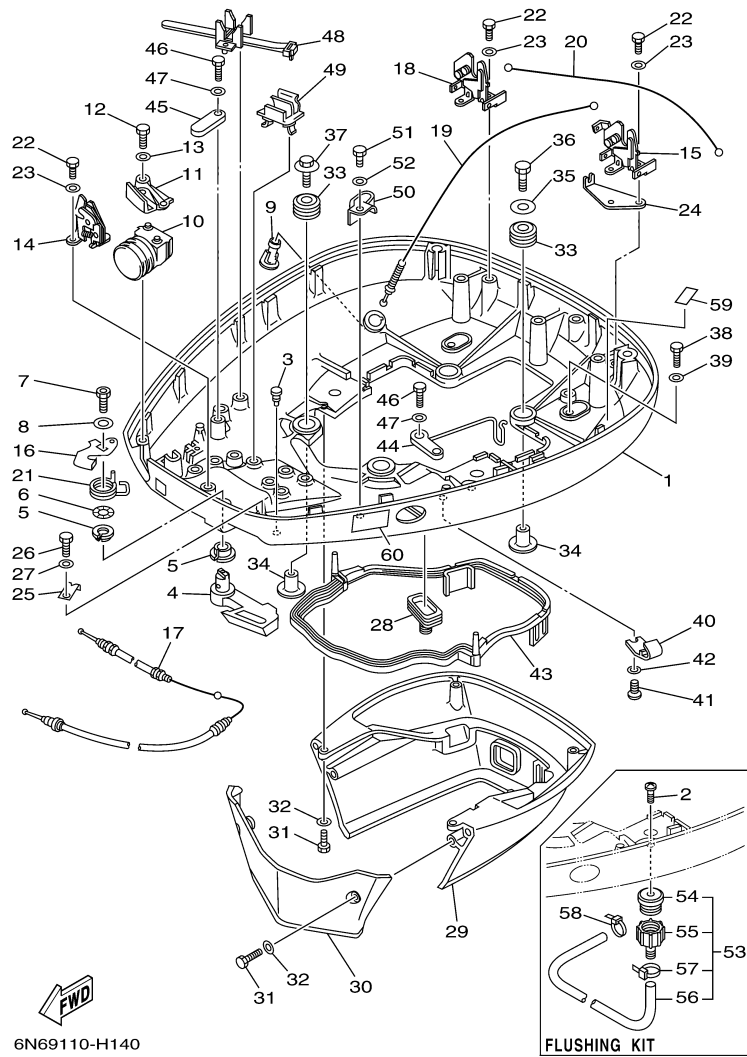

115TLR 0408 / BOTTOM COWLING

©2014 Yamaha Motor Corporation, U.S.A. All rights reserved.

Part List

115TLR 0408 / BOTTOM COWLING

REF - NO	PART NUMBER	PART NAME	QUANTITY	REMARKS
1	6N7-42711-43-8D	COWLING, BOTTOM 1	1	
2	90169-05M00-00	SCREW, TRUSS HEAD TAPPING	1	
3	6H4-42748-00-00	GROMMET	1	
4	6N7-42815-01-8D	LEVER, CLAMP	1	
5	90386-13M88-00	BUSH	2	
6	90206-13M10-00	WASHER, WAVE	1	
7	90109-08M45-00	BOLT	1	
8	92990-08200-00	WASHER, PLAIN	1	
9	6E5-44391-00-00	NIPPLE, HOSE	1	
10	6N7-42725-30-00	GROMMET	1	
11	6N7-42738-02-5B	PLATE, FITTING	1	
12	97095-06016-00	BOLT	2	
13	92995-06600-00	WASHER	2	
14	6R3-42824-00-00	BASE, CLAMP LEVER	1	
15	6R3-42811-01-00	STAY	1	
16	6R3-42816-00-00	LEVER, CLAMP	1	
17	6N7-42850-00-00	WIRE COMPLETE	1	
18	6R3-42811-10-00	STAY	1	
19	6N7-42850-10-00	WIRE COMPLETE	1	
20	6N7-42850-20-00	WIRE COMPLETE	1	
21	6R3-42813-00-00	SPRING, CLAMP LEVER	1	
22	97095-06016-00	BOLT	6	
23	92995-06600-00	WASHER	6	
24	6N7-42828-00-00	PLATE, CLAMP	1	
25	6R3-42828-00-00	PLATE, CLAMP	1	
26	97095-06010-00	BOLT	1	
27	92995-06600-00	WASHER	1	
28	688-42726-10-00	GROMMET	1	
29	6N7-42741-01-8D	APRON	1	
30	6R3-42771-01-8D	APRON	1	
31	97095-06020-00	BOLT	4	
32	92995-06600-00	WASHER	4	
33	90480-22M15-00	GROMMET	4	
34	90387-08M37-00	COLLAR	4	
35	90201-08M54-00	WASHER, PLATE	1	
36	97075-08035-00	BOLT	1	
37	90119-08M22-00	BOLT, WITH WASHER	3	
38	97095-06020-00	BOLT	2	
39	92995-06600-00	WASHER	2	
40	6E5-24367-10-00	CLAMP, FUEL PIPE 2	1	
41	90157-06M01-00	SCREW, PAN HEAD	1	
42	92990-06600-00	WASHER, PLATE	1	
43	6E5-42716-00-00	RUBBER, SEAL 1	1	
44	6K7-82588-00-00	PLATE	1	
45	6E5-82588-00-00	PLATE	1	
46	97095-06020-00	BOLT	2	
47	92995-06600-00	WASHER	2	
48	688-82594-00-00	CLAMP	1	
49	6E5-82594-00-00	CLAMP	4	
50	90465-12M25-00	CLAMP	1	
51	97095-06012-00	BOLT	1	
52	92995-06600-00	WASHER	1	
53	6R3-Y125J-70-00	FLUSHING KIT	1