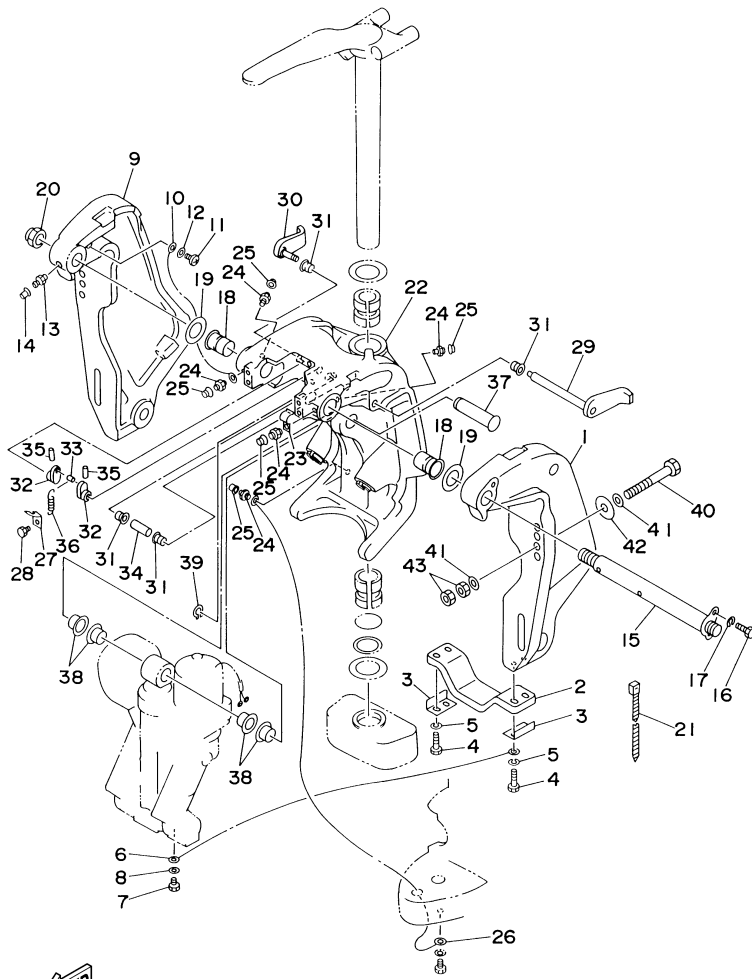

115TLR 0408 / BRACKET 1

6N60010-7160

©2014 Yamaha Motor Corporation, U.S.A. All rights reserved.

Part List

115TLR 0408 / BRACKET 1

REF - NO	PART NUMBER	PART NAME	QUANTITY	REMARKS
1	64E-43111-02-8D	BRACKET, CLAMP 1	1	
2	6G5-45251-02-00	ANODE	1	
3	6G5-44526-00-00	PLATE	2	
4	97095-06030-00	BOLT	4	
5	92995-06100-00	WASHER, SPRING	4	
6	6E5-82148-00-00	WIRE, LEAD 4	1	
7	97095-06010-00	BOLT	1	
8	92995-06600-00	WASHER	1	
9	64E-43112-02-8D	BRACKET, CLAMP 2	1	
10	6E5-82148-00-00	WIRE, LEAD 4	1	
11	97885-06012-00	SCREW, PAN HEAD	1	
12	92995-06600-00	WASHER	1	
13	93700-06M03-00	NIPPLE, GREASE	1	
14	663-45119-00-00	CAP, GREASE NIPPLE	1	AP
15	64E-43131-01-00	BOLT, CLAMP BRACKET	1	
16	97095-08020-00	BOLT	1	
17	92995-08100-00	WASHER	1	
18	90386-25M31-00	BUSH	2	
19	90201-26M59-00	WASHER, PLATE	2	
20	90185-22M11-00	NUT, SELF-LOCKING	1	
21	90465-11M10-00	CLAMP	1	
22	64E-43311-10-8D	BRACKET, SWIVEL 1	1	L(20.3")
23	90465-08M63-00	CLAMP	1	
24	93700-06M03-00	NIPPLE, GREASE	5	
25	663-45119-00-00	CAP, GREASE NIPPLE	5	AP
26	6E5-82147-00-00	WIRE, LEAD 5	1	L(20.3")
27	6G5-43144-00-00	HOOK, SPRING	1	
28	97095-06010-00	BOLT	1	
29	6G5-43181-02-00	LEVER, TILT STOP 1	1	
30	6G5-43185-02-00	LEVER, TILT STOP 2	1	
31	90386-10M16-00	BUSH	4	
32	6G5-43148-00-00	COLLAR, DISTANCE	2	
33	90249-06M19-00	PIN	1	
34	90387-10M05-00	COLLAR	1	
35	91690-30020-00	PIN, SPRING	2	
36	90506-14M24-00	SPRING, TENSION	1	
37	64E-43126-00-00	PIN, UPPER SHOCK MOUNT	1	
38	90386-22M98-00	BUSH	4	
39	93410-22M11-00	CIRCLIP	1	
40	90101-12M77-00	BOLT (L:150MM)	2	UR
40	90101-12M05-00	BOLT (L:130MM)	4	UR
41	90201-13M01-00	WASHER, PLATE	8	
42	90201-12M05-00	WASHER, PLATE	4	
43	95380-12600-00	NUT	8	

Part Notes

115TLR 0408 / BRACKET 1

PART NUMBER	NOTE TEXT
6G5-45251-02-00	OEM: This part number is among the Top 100 Most Popular Marine Maintenance Parts as of March 2014.

©2014 Yamaha Motor Corporation, U.S.A. All rights reserved.