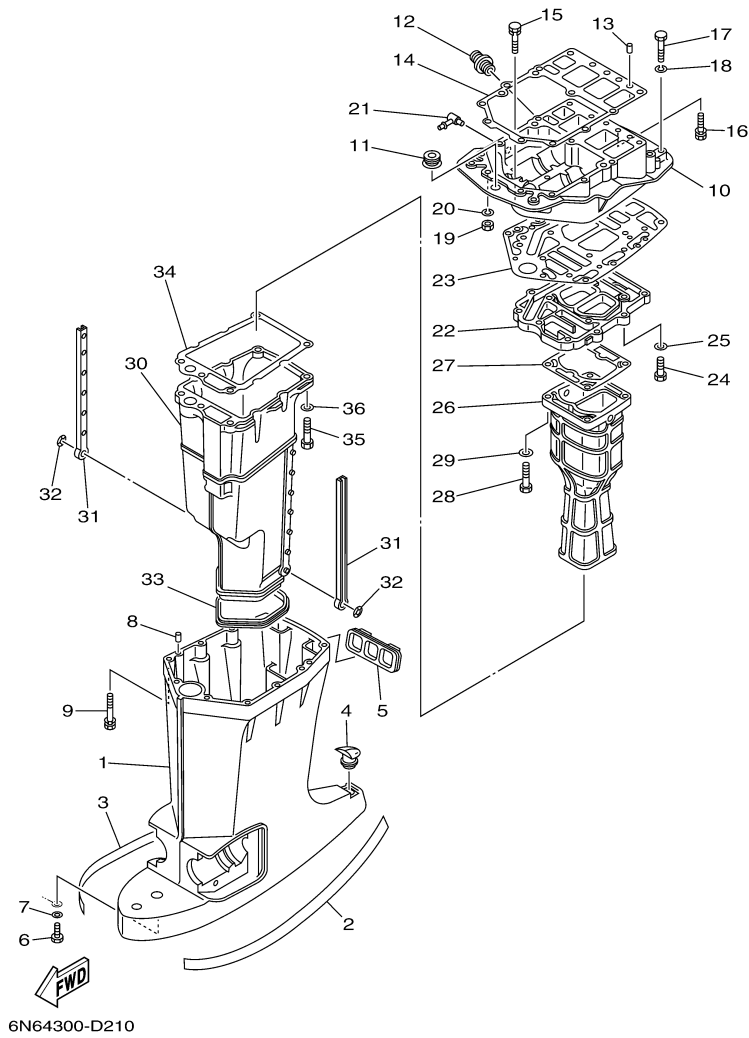

115TLR 0408 / UPPER CASING

©2014 Yamaha Motor Corporation, U.S.A. All rights reserved.

Part List

115TLR 0408 / UPPER CASING

REF - NO	PART NUMBER	PART NAME	QUANTITY	REMARKS
1	6E5-45111-02-8D	CASING, UPPER	1	L(20.3")
2	6R3-42791-41-00	MARK 1	1	
3	6R3-42792-41-00	MARK 2	1	
4	6E5-45155-00-00	CAP	1	
5	6E5-42769-00-00	SEAL, RUBBER	1	
6	97095-06010-00	BOLT	1	
7	92995-06600-00	WASHER	1	
8	93608-12M05-00	PIN, DOWEL	2	
9	90119-08078-00	BOLT, WITH WASHER	6	
10	6G5-41137-11-94	GUIDE, EXHAUST	1	FLUSHING KIT
11	6E5-42724-00-00	GROMMET	1	
12	6G5-12581-00-00	JOINT, HOSE 1	1	
13	93608-12M05-00	PIN, DOWEL	2	
14	6G5-45113-A1-00	.GASKET, UPPER CASING	1	
15	90119-08M79-00	BOLT, WITH WASHER	2	
16	90119-08077-00	BOLT, WITH WASHER	4	
17	97095-08045-00	.BOLT	2	
18	92995-08100-00	WASHER	2	
19	95380-08700-00	NUT	2	
20	92995-08100-00	WASHER	2	
21	6H1-11372-00-00	.NIPPLE, HOSE	1	FLUSHING KIT
22	6G5-41131-01-5B	MANIFOLD, EXT. 1	1	
23	6G5-45114-A1-00	.GASKET, UPPER CASING	1	
24	97095-08030-00	BOLT	4	
25	92995-08600-00	WASHER	4	
26	6E5-41132-10-5B	MANIFOLD, EXHAUST	1	
27	6E5-41134-A0-00	.GASKET, EXHAUST MANIFOLD	1	
28	97095-08045-00	.BOLT	4	
29	92995-08600-00	WASHER	4	
30	6E5-14711-01-5B	MUFFLER 1	1	
31	6E5-14737-00-00	DAMPER, MUFFLER	2	
32	90183-05M02-00	NUT, SPRING	2	
33	6E5-45123-00-00	.GASKET, MUFFLER	1	
34	6E5-41135-A0-00	.GASKET, EXHAUST MANIFOLD	1	
35	97095-08045-00	.BOLT	5	
36	92995-08600-00	WASHER	5