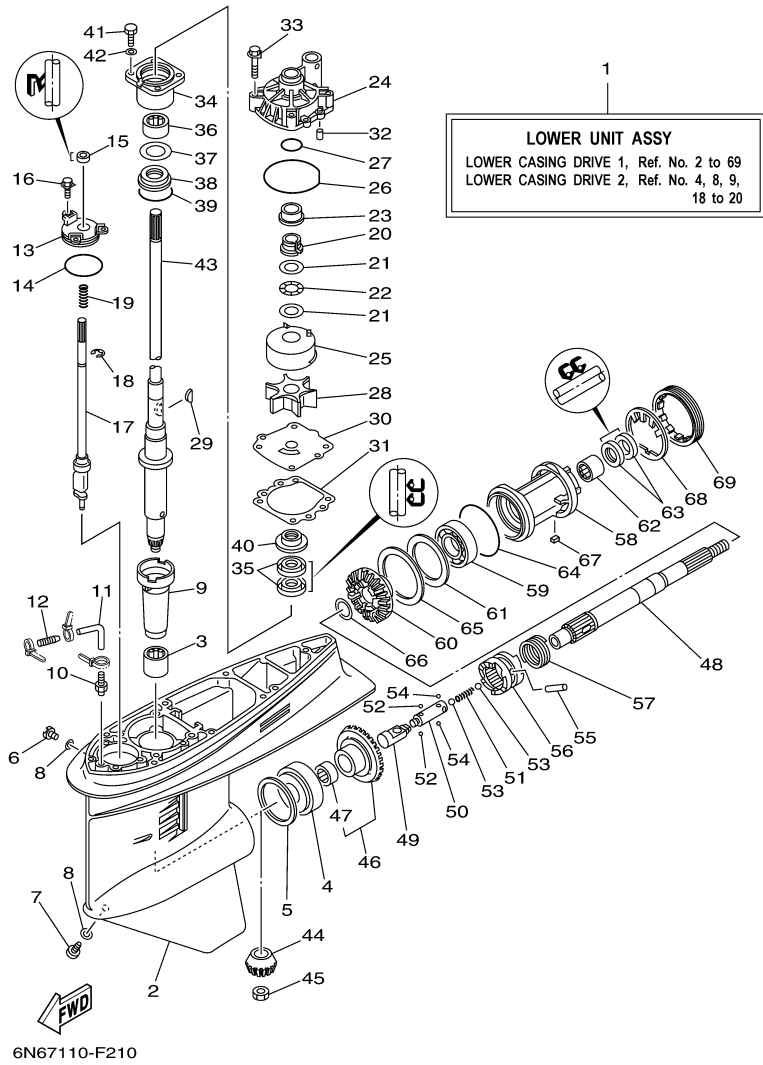

115TLR 0408 / LOWER CASING DRIVE 1

©2014 Yamaha Motor Corporation, U.S.A. All rights reserved.

Part List

115TLR 0408 / LOWER CASING DRIVE 1

REF - NO	PART NUMBER	PART NAME	QUANTITY	REMARKS
1	6E5-45300-17-8D	LOWER UNIT ASSY	1	L(20.3"),RH
2	6E5-45301-05-8D	CASING, LOWER	1	
3	93315-628U9-00	BEARING	1	
4	93332-000U7-00	BEARING	1	
5	6E5-45567-10-00	SHIM (T:0.12MM)	1	UR
5	6E5-45567-01-00	SHIM (T:0.10MM)	1	UR
5	6E5-45567-20-00	SHIM (T:0.15MM)	1	UR
5	6E5-45567-60-00	SHIM (T:0.50MM)	1	UR
5	6E5-45567-50-00	SHIM (T:0.40MM)	1	UR
5	6E5-45567-30-00	SHIM (T:0.18MM)	1	UR
5	6E5-45567-40-00	SHIM (T:0.30MM)	1	UR
6	90340-08002-00	PLUG, STRAIGHT SCREW	1	
7	688-45341-10-00	PLUG, DRAIN	1	
8	90430-08020-00	.GASKET	2	
9	6E5-45536-00-00	SLEEVE, DRIVE SHAFT	1	
10	6E5-45378-00-00	NIPPLE, HOSE	1	
11	90445-07ME8-00	HOSE (L80)	1	L(20.3")
12	6E5-83558-10-00	END, NIPPLE	1	
13	6E5-45321-00-00	PLATE	1	
14	93210-58144-00	.O-RING	1	
15	93106-09014-00	.OIL SEAL	1	
16	90119-06M10-00	BOLT, WITH WASHER	3	
17	6E5-44150-02-00	SHIFT CAM ASSY	1	
18	99001-08600-00	CIRCLIP	1	
19	90501-11M10-00	SPRING, COMPRESSION	1	
20	61A-45538-00-00	SPACER 1	1	
21	90201-22M01-00	WASHER, PLATE	2	
22	90206-22M19-00	WASHER, WAVE	1	
23	61A-45527-00-00	COLLAR, DRIVE SHAFT	1	
24	61A-44311-01-00	HOUSING, WATER PUMP	1	
25	61A-44322-02-00	.INSERT, CARTRIDGE	1	
26	93210-86M38-00	.O-RING	1	
27	93210-37160-00	.O-RING	1	
28	6E5-44352-01-00	.IMPELLER	1	
29	90280-04M05-00	.KEY, WOODRUFF	1	
30	6E5-44323-00-00	OUTER PLATE, CARTRIDGE	1	
31	6E5-44315-A0-00	.GASKET, WATER PUMP	1	
32	93606-12019-00	.PIN, DOWEL	2	
33	90119-08M14-00	.BOLT, WITH WASHER	4	
34	6E5-45331-00-94	HOUSING, BEARING	1	
35	93101-28M16-00	.OIL SEAL	2	
36	93317-330U2-00	BEARING	1	
37	6E5-45587-01-00	SHIM (T:0.10MM)	1	UR
37	6E5-45587-10-00	SHIM (T:0.12MM)	1	UR
37	6E5-45587-20-00	SHIM (T:0.15MM)	1	UR
37	6E5-45587-30-00	SHIM (T:0.18MM)	1	UR
37	6E5-45587-40-00	SHIM (T:0.30MM)	1	UR
37	6E5-45587-50-00	SHIM (T:0.40MM)	1	UR
37	6E5-45587-60-00	SHIM (T:0.50MM)	1	UR
38	93341-930V2-00	BEARING	1	
39	93210-55M14-00	.O-RING	1	
40	6E5-45344-00-00	COVER, OIL SEAL	1	
41	97095-08025-00	BOLT	4