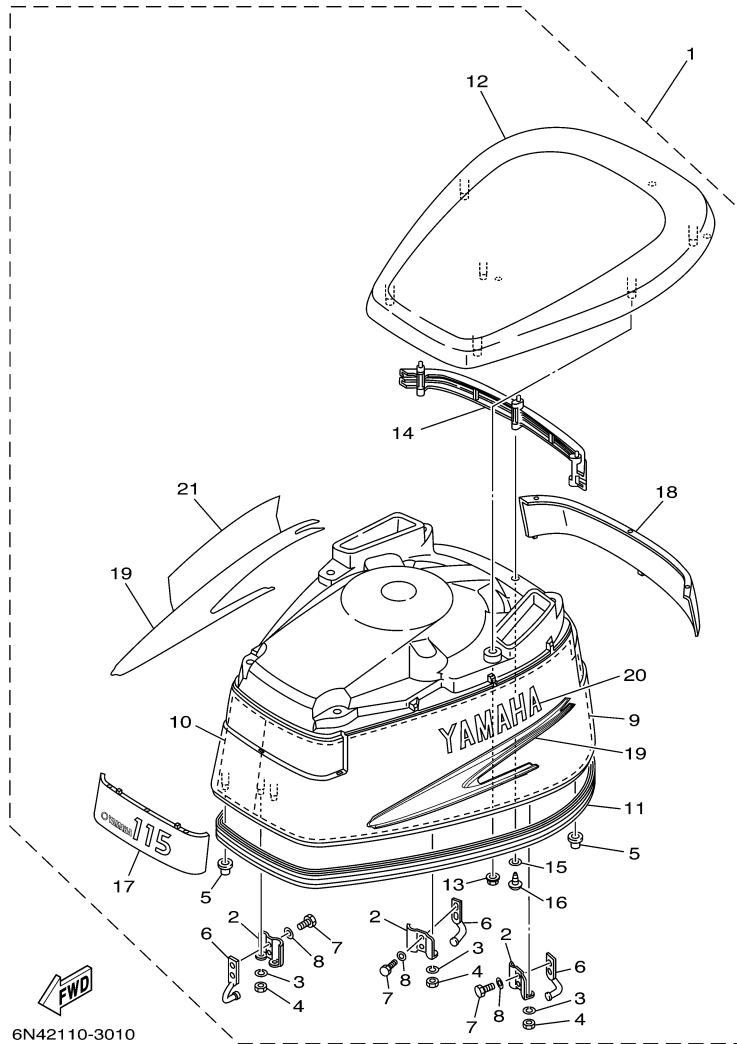

115TLR 0407 / TOP COWLING

©2014 Yamaha Motor Corporation, U.S.A. All rights reserved.

Part List

115TLR 0407 / TOP COWLING

REF - NO	PART NUMBER	PART NAME	QUANTITY	REMARKS
1	6N6-42610-80-4D	TOP COWLING ASSY	1	
2	6R3-42647-00-00	.HOLDER, CLAMP BAND	3	
3	92990-06100-00	.WASHER, SPRING	6	
4	95380-06600-00	.NUT, HEXAGON	6	
5	6R3-42662-00-00	.DAMPER	3	
6	6R3-42814-00-00	.HOOK, CLAMP	3	
7	97095-06012-00	.BOLT	6	
8	92995-06600-00	.WASHER	6	
9	6N7-42619-00-00	.DAMPER, FORM	1	
10	6N7-42627-00-00	.DAMPER, FORM	1	
11	6R3-42615-01-00	.SEAL	1	
12	6N7-42613-00-4D	.MOLDING, AIR DUCT	1	
13	90179-06M24-00	.NUT	6	
14	6N7-42636-00-00	.LOUVER 2	1	
15	92990-04600-00	.WASHER, PLATE	3	
16	97780-40520-00	.SCREW, TAPPING	3	
17	6N6-42686-60-00	.EMBLEM, FRONT	1	
18	6N6-42687-60-00	.EMBLEM, REAR	1	
19	6N7-W0070-50-00	.GRAPHIC SET	1	
20	6N7-42681-50-00	.MARK, COWLING	1	
21	6N7-42682-50-00	.MARK, COWLING	1	

115TLR 0407 / CYLINDER CRANKCASE 1

©2014 Yamaha Motor Corporation, U.S.A. All rights reserved.

Part List

115TLR 0407 / CYLINDER CRANKCASE 1

REF - NO	PART NUMBER	PART NAME	QUANTITY	REMARKS
1	6N6-W0090-17-1S	CRANK CYLINDER ASSY	1	
2	6N6-15100-01-1S	CRANKCASE ASSY	1	
3	624-11379-00-00	.VALVE, CHECK	1	
4	663-11518-01-00	.LOCK BEARING	1	
5	6E5-11372-01-00	.NIPPLE, HOSE	4	
6	90340-14M00-00	.PLUG, STRAIGHT SCREW	2	
7	90430-14115-00	.GASKET	2	
8	90384-06M07-00	.BUSH, BIMETAL FORMED	1	
9	90384-14M09-00	.BUSH, BIMETAL FORMED	1	
10	93608-12063-00	PIN, DOWEL	2	
11	90105-10M20-00	BOLT, FLANGE	6	
12	90119-08M94-00	BOLT, WITH WASHER	8	
13	90116-08026-00	BOLT, STUD	2	
14	6E5-11325-00-00	ANODE	4	
15	98780-04015-00	SCREW, FLAT HEAD	4	
16	6E5-11119-01-00	HANGER, ENGINE	1	
17	90119-08MA3-00	BOLT, WITH WASHER	2	
18	6E5-42761-00-1S	STOPPER	1	
19	6E5-42762-00-1S	STOPPER	1	
20	68F-44533-00-00	DAMPER, UPPER MOUNT RUBBER	2	
21	90119-06MA2-00	BOLT, WITH WASHER	4	
22	6K7-11371-01-1S	COVER	1	
23	6E5-11381-A2-00	.GASKET 1	1	
24	90119-06MA2-00	BOLT, WITH WASHER	7	
25	90465-06M86-00	.CLAMP	1	