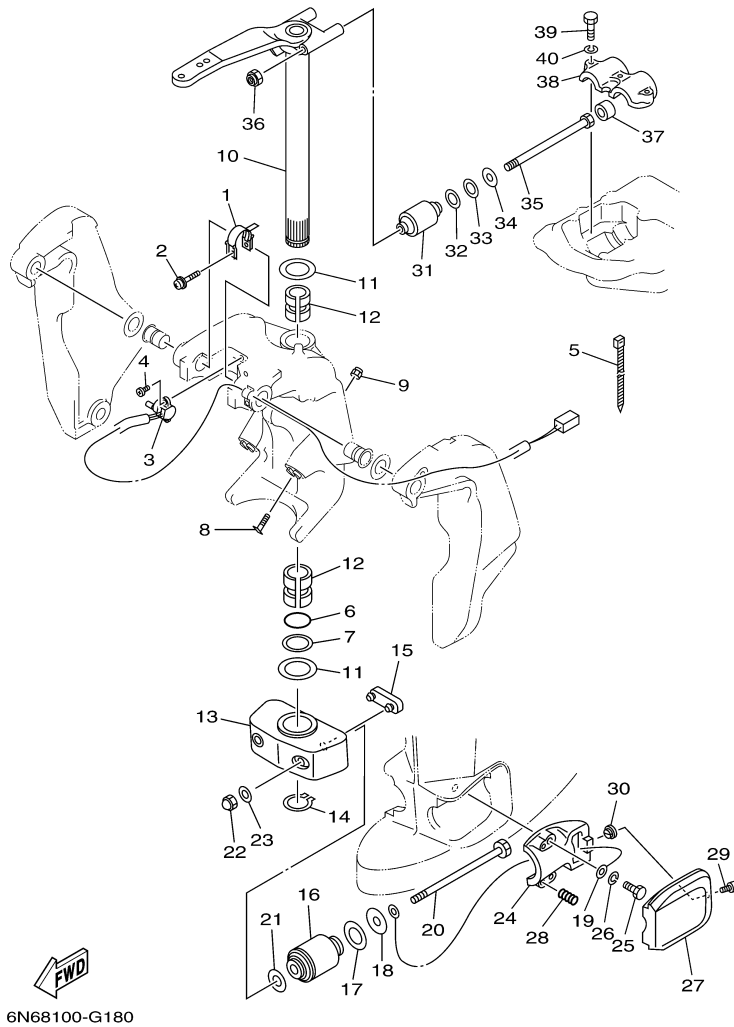

115TLR 0407 / BRACKET 2

©2014 Yamaha Motor Corporation, U.S.A. All rights reserved.

Part List

115TLR 0407 / BRACKET 2

REF - NO	PART NUMBER	PART NAME	QUANTITY	REMARKS
1	64E-43139-10-00	CAM, TRIM SENDER	1	
2	97980-05230-00	SCREW, WITH WASHER	1	
3	67H-83672-00-00	TRIM SENDER	1	
4	97885-06016-00	SCREW, PAN HEAD	2	
5	90465-11M10-00	CLAMP	3	
6	93210-37MH7-00	O-RING	1	
7	90202-40M47-00	WASHER, PLATE	1	
8	61A-43376-00-00	BOLT, THRUST RECEIVER	2	
9	95780-10300-00	NUT, FLANGE	2	
10	6E5-42510-A1-8D	STEERING BRACKET ASSY	1	L(20.3")
11	90201-38M60-00	WASHER, PLATE	2	
12	90386-38M32-00	BUSH	2	
13	6G5-44551-01-8D	HOUSING, LOWER MOUNT RUBBER	1	
14	93410-37M04-00	CIRCLIP	1	
15	6E5-44575-00-00	DAMPER, LOWER MOUNT RUBBER	1	
16	6E5-44555-00-94	MOUNT DAMPER, LOWER SIDE	2	
17	90202-32M19-00	WASHER, PLATE	2	
18	90201-16M55-00	WASHER, PLATE	2	
19	6E5-82149-00-00	WIRE, LEAD 3	1	
20	90109-14M34-00	BOLT	2	
21	90201-15M58-00	WASHER, PLATE	2	
22	95380-14800-00	NUT	2	
23	92995-14600-00	WASHER	2	
24	6E5-44552-01-94	HOUSING, LOWER MOUNT RUBBER	2	
25	97095-10045-00	BOLT	4	
26	92995-10100-00	WASHER	4	
27	6E5-44553-01-8D	COVER, LOWER MOUNT	2	
28	90501-16M28-00	SPRING, COMPRESSION	4	
29	97885-06016-00	SCREW, PAN HEAD	2	
30	90179-06066-00	NUT	2	
31	6E5-44514-00-94	MOUNT DAMPER, UPPER SIDE	2	
32	90201-26M57-00	WASHER, PLATE	2	
33	90202-26M18-00	WASHER, PLATE	2	
34	90201-14M56-00	WASHER, PLATE	2	
35	90109-12007-00	BOLT	2	
36	90185-12M12-00	NUT, SELF-LOCKING	2	
37	663-44575-00-00	DAMPER, LOWER MOUNT RUBBER	2	
38	6E5-44511-00-5B	COVER, UPPER MOUNT	1	
39	97095-10045-00	BOLT	3	
40	92995-10100-00	WASHER	3