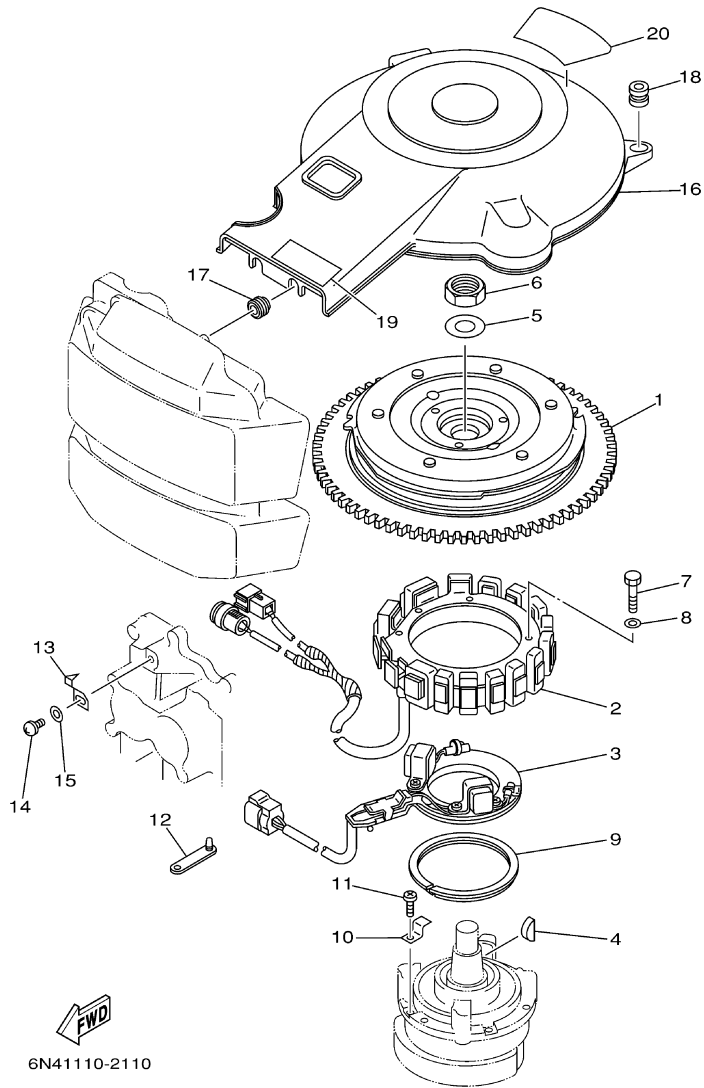

115TLR 0407 / GENERATOR

©2014 Yamaha Motor Corporation, U.S.A. All rights reserved.

Part List

115TLR 0407 / GENERATOR

REF - NO	PART NUMBER	PART NAME	QUANTITY	REMARKS
1	6N7-85550-01-00	ROTOR ASSY	1	
2	6N7-85510-00-00	STATOR ASSY	1	
3	6N7-85580-10-00	COIL, PULSER	1	
4	90280-05015-00	KEY, WOODRUFF	1	
5	90201-21M18-00	WASHER, PLATE	1	
6	90170-20137-00	NUT	1	
7	97013-06065-00	BOLT	4	
8	92903-06600-00	WASHER, PLATE	4	
9	688-41611-00-00	RETAINER, MAGNETO BASE	1	
10	688-41612-00-00	RETAINER, MAGNETO BASE	4	
11	97880-06018-00	SCREW, PAN HEAD	4	
12	90464-12M00-00	CLAMP	1	
13	6E5-81332-00-00	PLATE, TIMING	1	
14	97885-06010-00	SCREW, PAN HEAD	1	
15	92995-06600-00	WASHER	1	
16	6N7-81337-00-00	COVER, FLYWHEEL	1	
17	90480-12M11-00	GROMMET	2	
18	663-82317-01-00	DAMPER, IGNITION COIL	2	
19	6A1-83625-41-00	MARK 5	1	
20	6E5-14488-00-00	LABEL, CAUTION	1