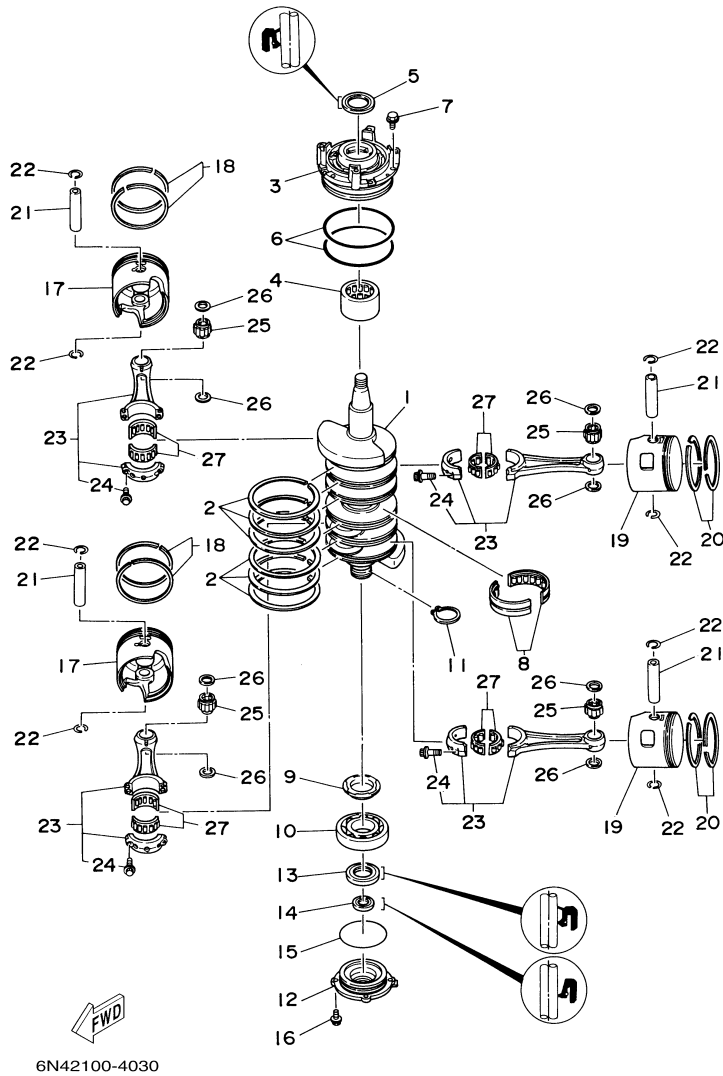

115TLR 0407 / CRANKSHAFT PISTON

©2014 Yamaha Motor Corporation, U.S.A. All rights reserved.

Part List

115TLR 0407 / CRANKSHAFT PISTON

REF - NO	PART NUMBER	PART NAME	QUANTITY	REMARKS
1	6N7-11411-01-00	CRANKSHAFT	1	
2	6E5-11447-00-00	SEAL, CRANK	6	
3	6R3-15163-00-1S	HOUSING, BEARING 1	1	
4	93311-940U3-00	BEARING	1	
5	93102-40M14-00	.OIL SEAL	1	
6	93211-04001-00	.O-RING	2	
7	90119-06MA2-00	BOLT, WITH WASHER	3	
8	93310-954U1-00	BEARING	1	
9	6R3-11536-00-00	GEAR, DRIVE	1	
10	93306-208U0-00	BEARING	1	
11	93410-40M03-00	CIRCLIP	1	
12	6G5-15359-00-94	HOUSING, OIL SEAL	1	
13	93102-35M13-00	OIL SEAL	1	
14	93101-22M15-00	.OIL SEAL	1	
15	93210-74M35-00	.O-RING	1	
16	90119-06MA2-00	BOLT, WITH WASHER	4	
17	6R5-11635-11-00	PISTON (0.25MM O/S)	2	AP
17	6R5-11631-11-93	PISTON (STD)	2	
17	6R5-11636-11-00	PISTON (0.50MM O/S)	2	AP
18	64D-11603-02-00	PISTON RING SET (STD)	2	
18	64D-11604-02-00	PISTON RING SET (0.25MM O/S)	2	AP
18	64D-11605-02-00	PISTON RING SET (0.50MM O/S)	2	AP
19	6R5-11645-11-00	PISTON 2 (0.25MM O/S)	2	AP
19	6R5-11646-11-00	PISTON 2 (0.50MM O/S)	2	AP
19	6R5-11642-11-93	PISTON 2 (STD)	2	
20	64D-11603-02-00	PISTON RING SET (STD)	2	
20	64D-11604-02-00	PISTON RING SET (0.25MM O/S)	2	AP
20	64D-11605-02-00	PISTON RING SET (0.50MM O/S)	2	AP
21	6R5-11633-10-00	PIN, PISTON	4	
22	6R5-11634-10-00	CLIP, PISTON PIN	8	
23	6R5-11650-10-00	CONNECTING ROD ASSY	4	
24	90109-08022-00	.BOLT	2	
25	93310-32337-00	BEARING	4	
26	90201-23M01-00	WASHER, PLATE	8	
27	93310-836U0-00	BEARING	4