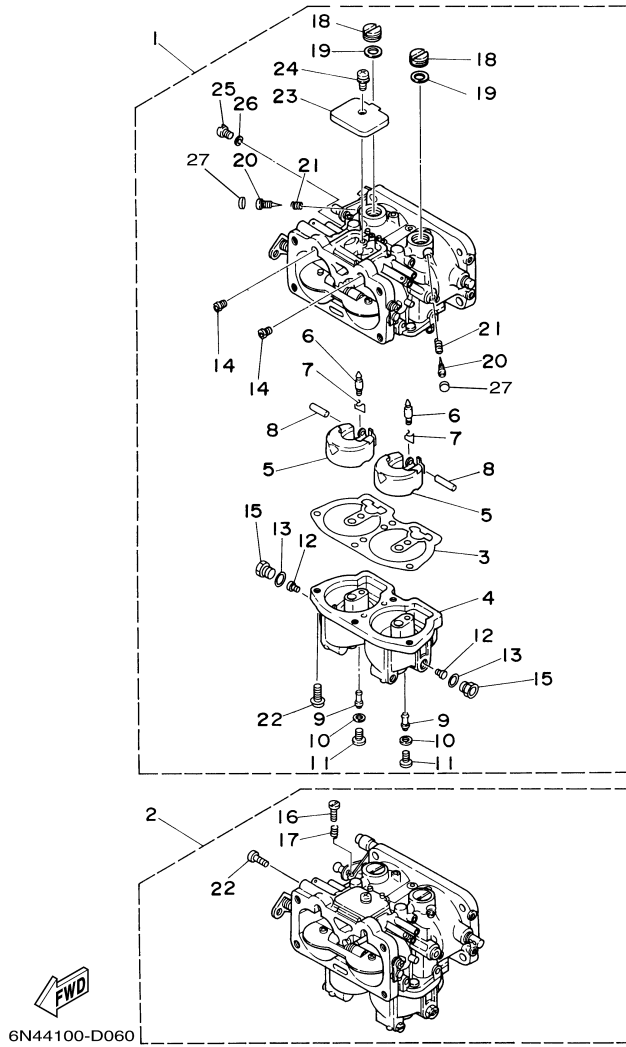

115TLR 0407 / CARBURETOR

©2014 Yamaha Motor Corporation, U.S.A. All rights reserved.

Part List

115TLR 0407 / CARBURETOR

REF - NO	PART NUMBER	PART NAME	QUANTITY	REMARKS
1	6N6-14301-00-00	CARBURETOR ASSY 1	1	
2	6N6-14302-00-00	CARBURETOR ASSY 2	1	
3	64D-14384-01-00	.GASKET, FLOAT CHAMBER	2	
4	64D-14381-00-00	.BODY, FLOAT CHAMBER	2	
5	6E5-14385-02-00	.FLOAT	4	
6	6E5-14546-00-00	.VALVE, NEEDLE	4	
7	6E5-14159-00-00	.CLIP	4	
8	6E5-14386-02-00	.PIN, FLOAT	4	
9	64D-1492F-39-00	.JET, AIR SLOW (#78)	4	
10	61U-14959-00-00	.GASKET	4	
11	64D-14394-00-00	.VALVE, DRAIN	4	
12	64D-1492E-88-00	.JET, MAIN (#176)	4	
13	6E5-14398-00-00	.GASKET	4	
14	61A-1492H-12-00	.JET, SLOW AIR BLEED (#60)	4	
15	61A-14383-01-00	.SCREW, DRAIN	4	
16	6E5-14321-00-00	.SCREW, THROTTLE	1	#2
17	6J8-14334-00-00	.SPRING, THROTTLE	1	#2
18	6E5-14328-01-00	.PLUG	4	
19	6E5-14979-00-00	.GASKET	4	
20	6E5-14323-03-00	.SCREW, AIR ADJUSTING	4	
21	6E5-14223-00-00	.SPRING, AIR ADJUSTING	4	
22	97980-05116-00	.SCREW, WITH WASHER	9	
23	6E5-14527-01-00	.PLATE	2	
24	97980-05108-00	.SCREW, WITH WASHER	2	
25	6E5-14324-00-00	.SCREW, FLAT HEAD	2	
26	6J8-14995-00-00	.GASKET	2	
27	64E-1432A-00-00	.PLUG	4