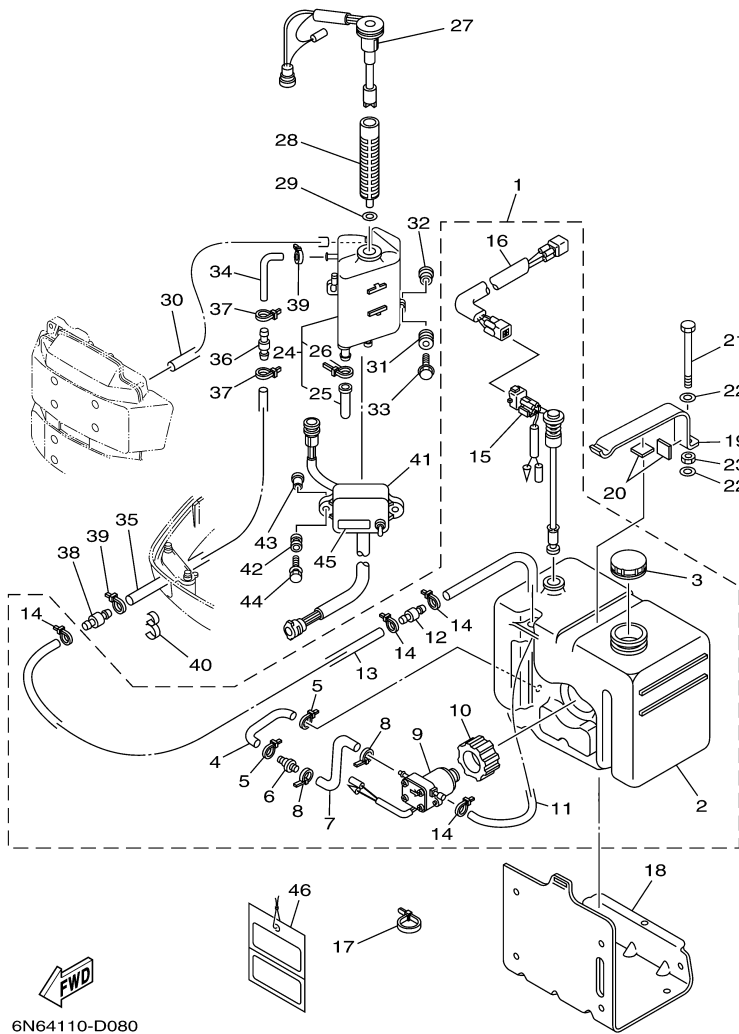

115TLR 0407 / OIL TANK

6N64110-D080

©2014 Yamaha Motor Corporation, U.S.A. All rights reserved.

Part List

115TLR 0407 / OIL TANK

REF - NO	PART NUMBER	PART NAME	QUANTITY	REMARKS
1	61A-21708-20-00	SUB OIL TANK ASSY	1	AP
2	6E5-21733-20-00	.SUB TANK, OIL (105L)	1	
3	6E5-21770-03-00	.OIL TANK CAP ASSY	1	
4	6E5-24322-00-00	.PIPE 11	1	
5	90465-11M10-00	.CLAMP	2	
6	646-24251-02-00	.STRAINER 1	1	
7	6E5-24319-01-00	.PIPE, OIL	1	
8	90465-11M10-00	.CLAMP	2	
9	6E5-81900-01-00	.OIL FEED PUMP ASSY	1	
10	6E5-81922-00-00	.GROMMET	1	
11	6E5-24321-01-00	.PIPE 10	1	
12	6E5-24379-00-00	.PIPE, JOINT 4	1	
13	90445-11M26-00	.HOSE (L6500)	1	
14	90465-11M10-00	.CLAMP	4	
15	6E5-85720-05-00	.OIL LEVEL GAUGE ASSY	1	
16	6R3-85721-80-00	.WIRE, LEAD (L=80M)	1	(4P)
17	90465-13M11-00	CLAMP	1	AP
18	6E5-21734-01-33	HOLDER, OIL SUB TANK	1	AP
19	6E5-21798-01-33	BRACKET, DAMPER	1	AP
20	6E5-21746-00-00	DAMPER	2	AP
21	97080-06100-00	BOLT	1	AP
22	92990-06600-00	WASHER, PLATE	2	AP
23	95380-06600-00	NUT, HEXAGON	1	AP
24	6E5-21750-05-00	OIL TANK ASSY	1	
25	6E5-13448-00-00	.CAP	1	
26	90465-13M11-00	.CLAMP	1	
27	6G7-85730-04-00	OIL LEVEL GAUGE ASSY	1	
28	6E5-13411-00-00	STRAINER, OIL	1	
29	6E5-13414-00-00	GASKET, STRAINER COVER	1	
30	90445-05M02-00	HOSE (L380)	1	
31	6A0-82317-00-00	DAMPER, IGNITION COIL	3	
32	90387-06119-00	COLLAR	3	
33	90119-06M65-00	BOLT, WITH WASHER	3	
34	64E-24323-00-00	PIPE 12	1	
35	90445-12207-00	HOSE (L2400)	1	
36	6E5-24379-00-00	PIPE, JOINT 4	1	
37	90465-11M10-00	CLAMP	2	
38	6E5-24379-00-00	PIPE, JOINT 4	1	
39	90465-11M10-00	CLAMP	2	
40	90464-13M34-00	CLAMP	1	
41	6N7-85740-00-00	CONTROL UNIT ASSY	1	
42	6A0-82317-00-00	DAMPER, IGNITION COIL	2	
43	90387-06119-00	COLLAR	2	
44	90119-06M65-00	BOLT, WITH WASHER	2	
45	6E5-85711-40-00	MARK, CAUTION	1	
46	61H-2819R-31-00	TAG, WARNING	1	

Part Notes

115TLR 0407 / OIL TANK

PART NUMBER	NOTE TEXT
646-24251-02-00	OEM: This part number is among the Top 100 Most Popular Marine Maintenance Parts as of March 2014.
6E5-81900-01-00	OEM: This part number is among the Top 100 Most Popular Marine Maintenance Parts as of March 2014.