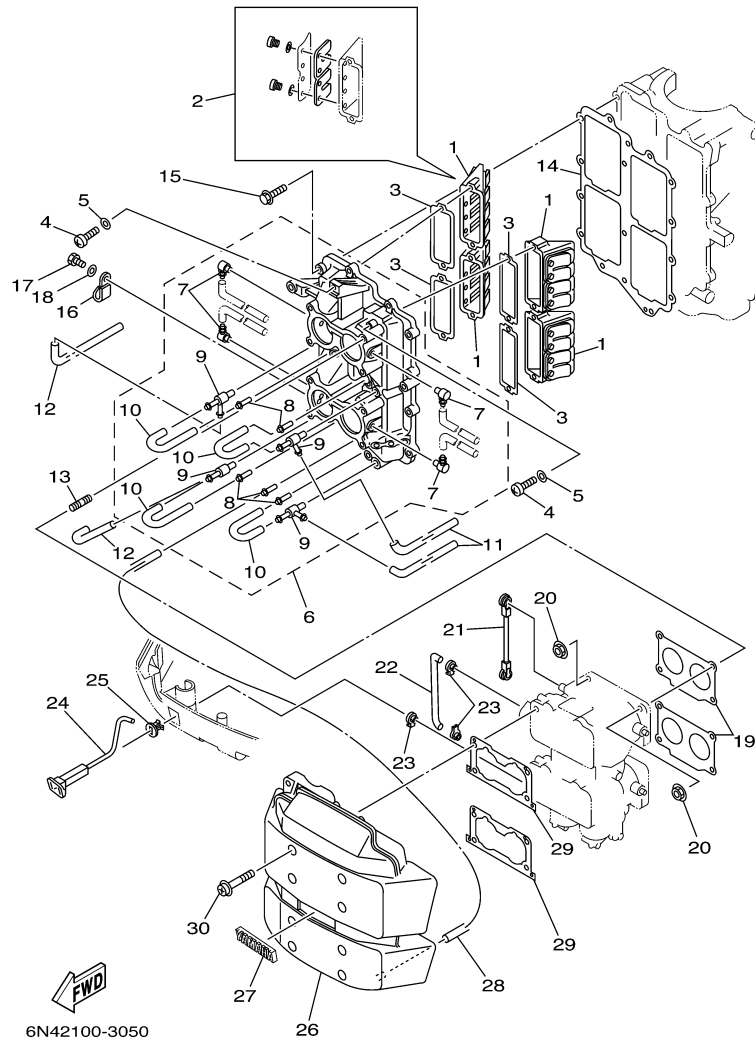

115TLR 0407 / INTAKE

©2014 Yamaha Motor Corporation, U.S.A. All rights reserved.

Part List

115TLR 0407 / INTAKE

REF - NO	PART NUMBER	PART NAME	QUANTITY	REMARKS
1	6E5-13610-00-00	REED VALVE ASSY	4	
2	6E5-W0004-00-00	.REED SET	1	
3	6E5-13621-A1-00	.GASKET, VALVE SEAT	4	
4	97880-05025-00	SCREW, PAN HEAD	8	
5	92990-05600-00	WASHER, PLATE	8	
6	6E5-13641-11-1S	MANIFOLD 1	1	
7	6E5-13552-01-00	.NOZZLE	4	
8	624-14485-00-00	.PIPE, JOINT	5	
9	6E5-11370-01-00	.CHECK VALVE ASSY	4	
10	90445-07M28-00	.HOSE (L70)	4	
11	90445-07M24-00	HOSE (L240)	2	
12	90445-07M46-00	HOSE (L360)	2	
13	90116-06M30-00	BOLT, STUD	8	
14	6E5-13645-A1-00	GASKET, MANIFOLD 1	1	
15	90119-06MA3-00	BOLT, WITH WASHER	12	
16	90465-06M86-00	.CLAMP	1	
17	97095-06012-00	BOLT	1	
18	92995-06600-00	WASHER	1	
19	6E5-14198-A2-00	.GASKET	2	
20	90179-06M28-00	NUT	8	
21	6E5-41217-01-00	ROD, ACCEL. LEVER	1	
22	6E5-41256-01-00	ROD, CHOKE 1	1	
23	661-41262-02-00	JOINT, CHOKE LEVER	3	
24	6N7-41271-00-00	KNOB, CHOKE	1	
25	689-41273-00-00	GROMMET	1	
26	6N7-14440-01-00	SILENCER ASSY, INTAKE	1	
27	6E5-1441K-00-00	EMBLEM	1	
28	90445-07258-00	HOSE (L200)	1	
29	6K7-14483-00-00	GASKET	2	
30	90159-06M14-00	SCREW, WITH WASHER	8