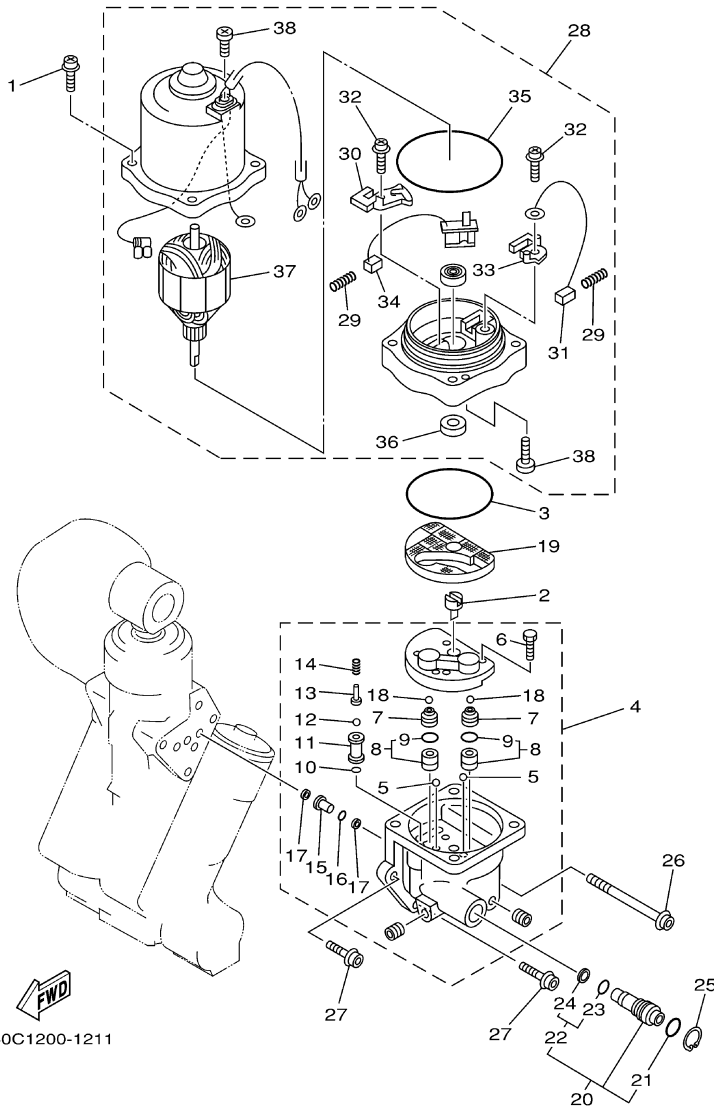

115TLR 0407 / POWER TRIM & TILT ASSY 2

©2014 Yamaha Motor Corporation, U.S.A. All rights reserved.

Part List

115TLR 0407 / POWER TRIM & TILT ASSY 2

REF - NO	PART NUMBER	PART NAME	QUANTITY	REMARKS
1	64E-4388E-10-00	BOLT ,SCREW (L:14MM)	4	
2	64E-43831-00-00	CONNECTOR, SHAFT	1	
3	64E-43868-00-00	O-RING	1	
4	64E-43830-00-00	GEAR PUMP ASSY	1	
5	72X-43858-00-00	.BALL	2	
6	64E-43843-00-00	.SCREW, VALVE LOCK	4	
7	64E-43841-00-00	.PISTON, SHUTTLE	2	
8	64E-43802-00-00	.VALVE SUB ASSY	2	
9	6E5-43896-00-00	..O-RING	1	
10	6G5-43863-00-00	.O-RING	1	
11	64E-43851-00-00	.SEAT, RELIEF VALVE	1	
12	64E-43858-00-00	.BALL	1	
13	64E-43859-00-00	.PIN, VALVE SUPPORT	1	
14	64E-43855-00-00	.SPRING, UP RELIEF	1	
15	64E-43850-00-00	.VALVE SUB ASSY	1	
16	64E-43865-00-00	.O-RING	1	
17	64E-43816-00-00	.FILTER 1	2	
18	64E-43858-00-00	.BALL	2	
19	64E-43817-10-00	FILTER 2	1	
20	64E-43860-00-00	MANUAL VALVE SUB-ASSY	1	
21	72X-85075-L0-00	.O-RING	1	
22	64E-43827-00-00	.RING SET	1	
23	64E-4387A-00-00	..O-RING	1	
24	64E-43873-00-00	..RING, BACK UP	1	
25	64E-43875-00-00	RING, SNAP	1	
26	64E-43879-10-00	SCREW, WITH WASHER	1	
27	64E-43879-00-00	SCREW, WITH WASHER	2	
28	64E-43880-02-00	MOTOR ASSY	1	
29	6H1-4386K-10-00	.SPRING, BRUSH	2	
30	64E-4380J-00-00	.HOLDER, BRUSH	1	
31	64E-43891-00-00	.BRUSH 1	1	
32	97607-04310-00	.SCREW, WITH WASHER	2	
33	64E-4380F-00-00	.HOLDER, BRUSH 2	1	
34	64E-43892-00-00	.BREAKER COMP (BRUSH 2)	1	
35	6G5-43865-00-00	.O-RING	1	
36	93102-08M43-00	.OIL SEAL	1	
37	64E-43805-00-00	.ARMATURE ASSY	1	
38	64E-43843-10-00	.SCREW, VALVE LOCK	3