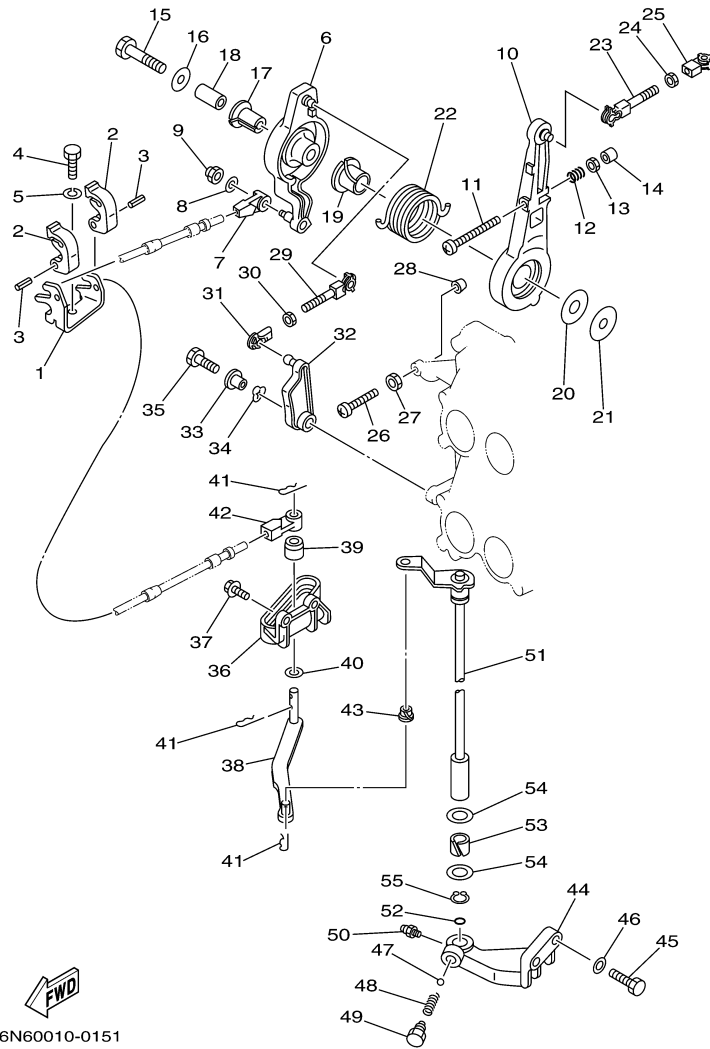

Part List

115TLR 0407 / OIL PUMP

REF - NO	PART NUMBER	PART NAME	QUANTITY	REMARKS
1	6N6-13200-00-00	OIL INJECTION PUMP ASSY	1	
2	6R3-13471-00-00	.PLUG, DRAIN	1	
3	6L2-13475-00-00	.GASKET	1	
4	93210-19MA7-00	.O-RING	1	
5	90109-06M40-00	BOLT	1	
6	90109-06M39-00	BOLT	1	
7	6N7-13416-00-00	PIPE, OIL 1	1	
8	90465-11M10-00	CLAMP	2	
9	90445-07M89-00	HOSE (L310)	2	
10	90445-07196-00	HOSE (L160)	1	
11	90445-07M72-00	HOSE (L250)	1	
12	6R3-13183-10-00	VALVE, CHECK	4	
13	90445-07M87-00	HOSE (L110)	4	
14	90464-07M06-00	CLAMP	1	
15	90468-07M02-00	CLIP	16	
16	6R3-11537-00-00	GEAR, DRIVEN	1	
17	6R3-13117-00-00	COLLAR, DISTANCE	1	
18	93210-13M04-00	O-RING	1	
19	90202-08M44-00	WASHER, PLATE	1	
20	6R3-41241-00-00	ROD, LINK	1	
21	6H1-41237-00-00	JOINT, LINK	1	
22	95380-05600-00	NUT	1	
23	6R5-41237-00-00	JOINT, LINK	1	
24	90468-05M03-00	CLIP	1	
25	90202-05088-00	WASHER, PLATE	1	
26	6E5-14276-01-00	LEVER	1	
27	91690-30016-00	PIN, SPRING	1	

54	6R3-12572-00-00	.ADAPTER	1	
55	6R3-12580-00-00	.JOINT ASSY	1	
56	90445-11M35-00	.HOSE (L540)	1	
57	90465-11M10-00	.CLAMP	1	
58	90465-11M10-00	CLAMP	1	
59	6G5-42791-10-00	MARK 1	1	

Part Notes

115TLR 0407 / BOTTOM COWLING

PART NUMBER	NOTE TEXT
92990-06600-00 	OEM: This part number is among the Top 100 Most Popular Marine Maintenance Parts as of March 2014.

©2014 Yamaha Motor Corporation, U.S.A. All rights reserved.

115TLR 0407 / CONTROL