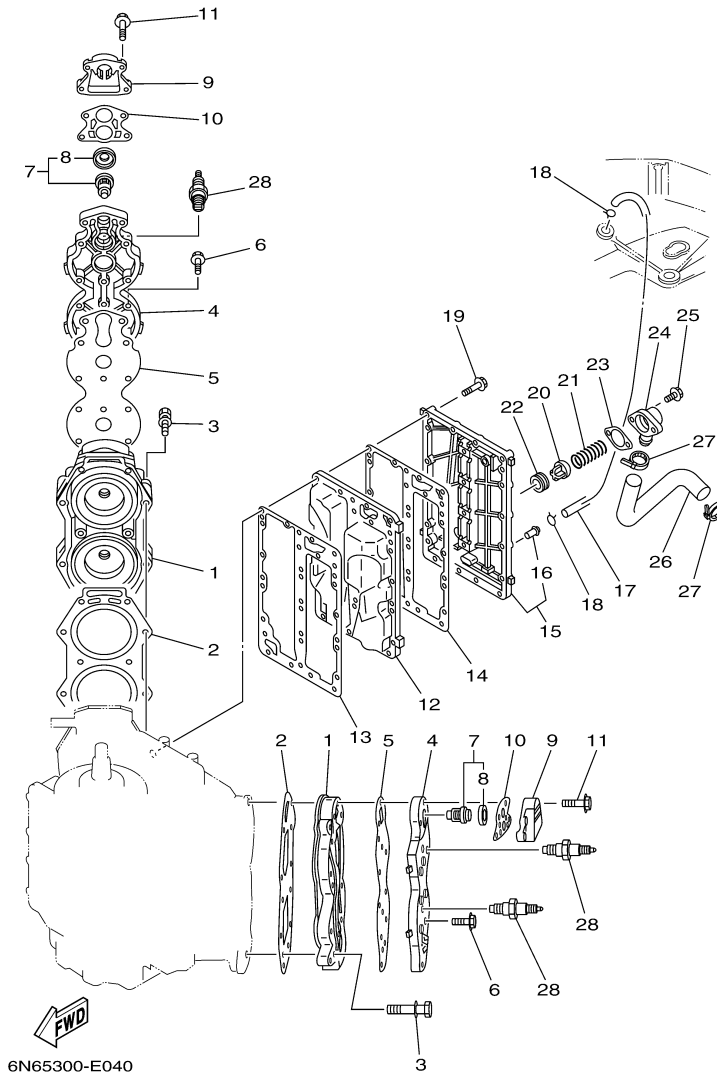

115TLR 0407 / CYLINDER CRANKCASE 2

©2014 Yamaha Motor Corporation, U.S.A. All rights reserved.

Part List

115TLR 0407 / CYLINDER CRANKCASE 2

REF - NO	PART NUMBER	PART NAME	QUANTITY	REMARKS
1	6E5-11111-10-1S	HEAD, CYLINDER 1	2	
2	6E5-11181-A1-00	.GASKET, CYLINDER HEAD 1	2	
3	90119-08MA8-00	BOLT, WITH WASHER	20	
4	6E5-11191-01-1S	COVER, CYLINDER HEAD 1	2	
5	6E5-11193-A0-00	.GASKET, HEAD COVER 1	2	
6	90119-06MA4-00	BOLT, WITH WASHER	24	
7	6E5-12411-30-00	THERMOSTAT	2	
8	688-12412-00-00	.SEAL, THERMOSTAT	1	
9	6G5-12413-00-1S	COVER, THERMOSTAT	2	
10	688-12414-A1-00	.GASKET, COVER	2	
11	90119-06MA6-00	BOLT, WITH WASHER	8	
12	6E5-41111-00-1S	INNER COVER, EXHAUST	1	
13	6E5-41112-A1-00	GASKET, EXHAUST INNER COVER	1	
14	6E5-41114-A0-00	.GASKET, EXHAUST OUTER COVER	1	
15	6N7-41113-00-1S	OUTER COVER, EXHAUST	1	
16	650-24378-00-00	.PIPE, JOINT 4	1	
17	6E5-24312-00-00	PIPE 2	1	
18	90467-08004-00	CLIP	2	
19	90119-06MA5-00	BOLT, WITH WASHER	23	
20	60H-12416-00-00	VALVE, PRESSURE CONTROL	1	
21	90501-16M11-00	SPRING, COMPRESSION	1	
22	90480-20M05-00	GROMMET	1	
23	6G5-11382-A1-00	.GASKET 2	1	
24	6G5-11372-00-1S	COVER, BYPASS 2	1	
25	97595-06420-00	BOLT, WITH WASHER	2	
26	6E5-12576-00-00	HOSE 1	1	
27	90465-13M18-00	CLAMP	2	
28	NGK-BR8HS-10-00	PLUG, SPARK (NGK BR8HS-10)	4	

Part Notes

115TLR 0407 / CYLINDER CRANKCASE 2

PART NUMBER		NOTE TEXT
6E5-12411-30-00		OEM: This part number is among the Top 100 Most Popular Marine Maintenance Parts as of March 2014.
688-12414-A1-00		OEM: This part number is among the Top 100 Most Popular Marine Maintenance Parts as of March 2014.
90480-20M05-00		OEM: This part number is among the Top 100 Most Popular Marine Maintenance Parts as of March 2014.

©2014 Yamaha Motor Corporation, U.S.A. All rights reserved.