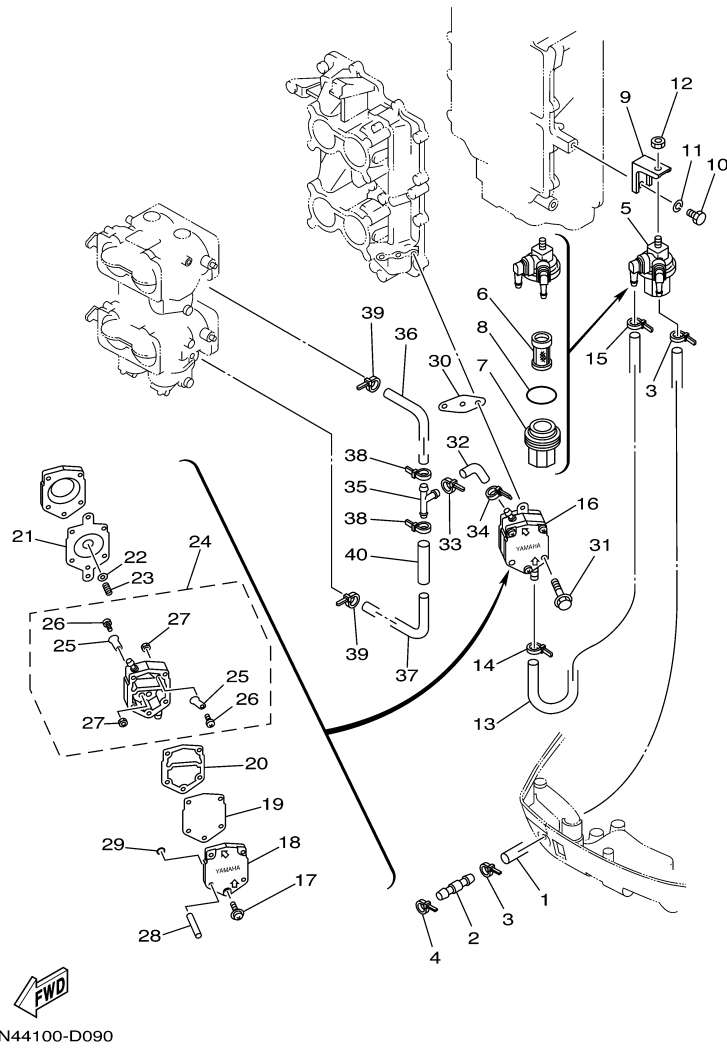

115TLR 0407 / FUEL

©2014 Yamaha Motor Corporation, U.S.A. All rights reserved.

Part List

115TLR 0407 / FUEL

REF - NO	PART NUMBER	PART NAME	QUANTITY	REMARKS
1	6R3-24313-20-00	PIPE 3 (L2820)	1	
2	6R3-24377-10-00	PIPE, JOINT 2	1	
3	90465-11M10-00	CLAMP	2	
4	90465-11M10-00	CLAMP	1	
5	6R3-24560-00-00	FILTER ASSY	1	
6	6R3-24563-00-00	.ELEMENT, FILTER	1	
7	61N-24521-00-00	.CUP, FILTER	1	
8	93210-32738-00	.O-RING	1	
9	6E5-24566-00-00	BRACKET, FILTER	1	
10	97013-06014-00	BOLT	1	
11	92903-06100-00	WASHER, SPRING	1	
12	95380-08600-00	NUT	1	
13	6E5-24314-00-00	PIPE 4	1	
14	90465-11M10-00	CLAMP	1	
15	90465-11M10-00	CLAMP	1	
16	6E5-24410-04-00	FUEL PUMP ASSY	1	
17	6E5-24444-01-00	.SCREW	3	
18	6E5-24413-01-00	.BODY 2	1	
19	6E5-24471-01-00	.DIAPHRAGM	1	
20	6E5-24435-01-00	.GASKET, BODY 2	1	
21	6E5-24411-01-00	.DIAPHRAGM	1	
22	648-24424-00-00	.SEAT, SPRING	1	
23	6E5-24423-00-00	.SPRING, DIAPHRAGM	1	
24	6E5-24412-11-00	.BODY 1	1	
25	6A0-24421-01-00	..VALVE, CHECK	4	
26	6A0-14325-00-00	..SCREW, PAN HEAD	4	
27	95380-03600-00	..NUT	4	
28	6E5-24492-00-00	.BUSH, FUEL PUMP	2	
29	6E5-24486-00-00	.O-RING	2	
30	650-24431-A0-00	GASKET, FUEL PUMP 1	1	
31	97595-06550-00	BOLT, WITH WASHER	2	
32	6G5-24316-10-00	PIPE 6	1	
33	90465-11M10-00	CLAMP	1	
34	90465-11M10-00	CLAMP	1	
35	6E5-24376-10-00	PIPE, JOINT 1	1	
36	6G5-24318-10-00	PIPE, OVERFLOW	1	
37	6G5-24319-10-00	PIPE, OIL	1	
38	90465-11M10-00	CLAMP	2	
39	90465-11M10-00	CLAMP	2	
40	90446-15M07-00	HOSE (L60)	1	

Part Notes

115TLR 0407 / FUEL

PART NUMBER	NOTE TEXT
650-24431-A0-00	OEM: This part number is among the Top 100 Most Popular Marine Maintenance Parts as of March 2014.

©2014 Yamaha Motor Corporation, U.S.A. All rights reserved.