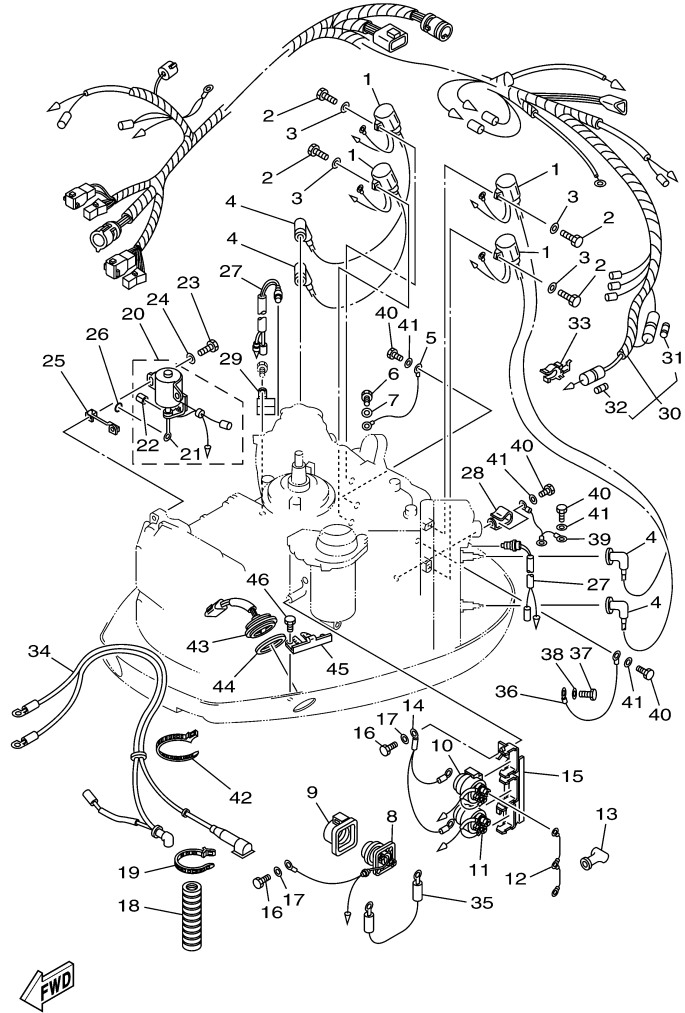

115TLR 0407 / ELECTRICAL 2

6N43110-C130

©2014 Yamaha Motor Corporation, U.S.A. All rights reserved.

Part List

115TLR 0407 / ELECTRICAL 2

REF - NO	PART NUMBER	PART NAME	QUANTITY	REMARKS
1	6R3-85570-01-00	IGNITION COIL ASSY	4	
2	97095-06020-00	BOLT	4	
3	92995-06600-00	WASHER	4	
4	6G1-82370-21-00	PLUG CAP ASSY	4	
5	662-82519-00-00	WIRE, EARTH LEAD	1	
6	97095-06012-00	BOLT	1	
7	92995-06600-00	WASHER	1	
8	61A-81941-00-00	STARTER RELAY ASSY	1	
9	689-81952-10-00	HOLDER, RELAY	1	
10	6E5-81950-00-00	RELAY ASSY	1	
11	6E5-8195A-00-00	RELAY ASSY	1	
12	6G5-87149-10-00	CONNECTOR	1	
13	6G5-82119-00-00	COVER, LEAD WIRE	2	
14	6E5-82116-00-00	WIRE, MINUS LEAD	1	
15	6E5-81948-22-00	BRACKET	1	
16	97095-06016-00	BOLT	2	
17	92995-06600-00	WASHER	2	
18	6N7-83557-00-00	TUBE (I.DIA:22MM)	1	
19	90465-13M18-00	CLAMP	1	
20	6N7-86110-00-00	SOLENOID	1	
21	6N7-86116-00-00	.WIRE, PULL	1	
22	91609-30010-00	.PIN, SPRING	1	
23	97095-06030-00	BOLT	2	
24	92995-06600-00	WASHER	2	
25	6N7-86112-00-00	STAY, SOLENOID	1	
26	93210-03261-00	O-RING	1	
27	688-82560-10-00	THERMO SWITCH ASSY	2	
28	90465-05M87-00	CLAMP	1	
29	90465-08M89-00	CLAMP	1	
30	6N7-82590-40-00	WIRE HARNESS ASSY	1	
31	663-82151-00-00	.FUSE (12V-20A)	1	
32	705-82151-00-00	.FUSE (30A)	1	
33	6G5-82152-00-00	HOLDER, FUSE	2	
34	6R3-82105-J1-00	BATTERY CABLE	1	
35	6E5-82117-01-00	WIRE, LEAD	1	
36	6R3-82519-00-00	WIRE, EARTH LEAD	1	
37	97095-06012-00	BOLT	1	
38	92995-06600-00	WASHER	1	
39	6E5-82531-10-00	WIRE, LEAD	1	
40	97095-06012-00	BOLT	4	
41	92995-06600-00	WASHER	4	
42	90465-13M18-00	CLAMP	1	
43	6R3-82563-00-00	TRIM & TILT SWITCH ASSY	1	
44	6E5-82587-00-00	GASKET	1	
45	6R3-83614-00-00	BRACKET	1	
46	97095-06012-00	BOLT	2