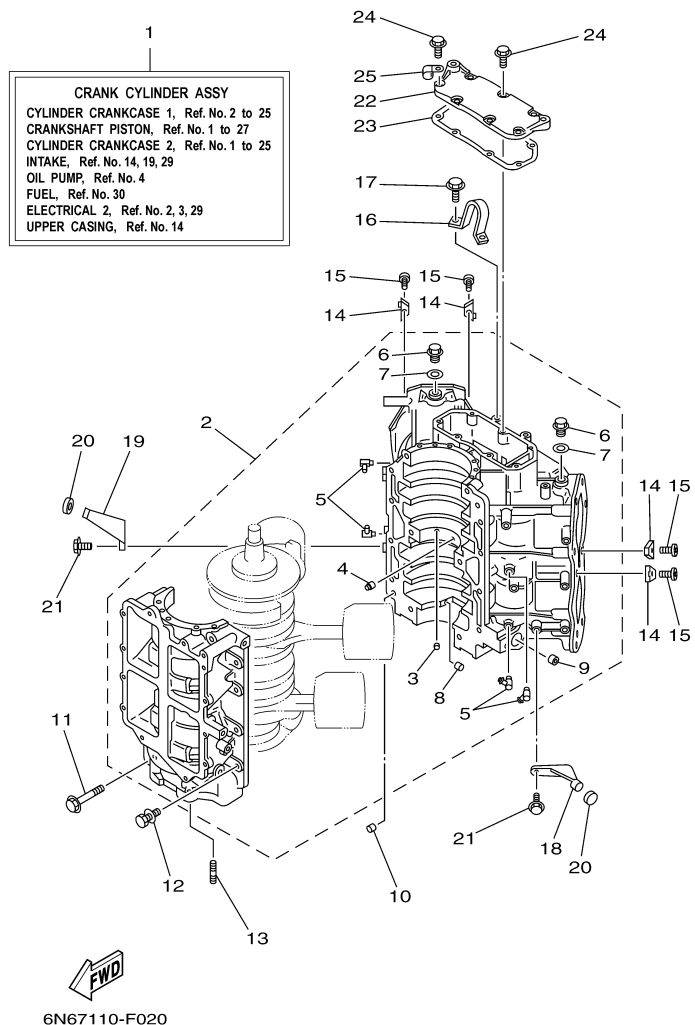

115TLR 0407 / CYLINDER CRANKCASE 1

©2014 Yamaha Motor Corporation, U.S.A. All rights reserved.

Part List

115TLR 0407 / CYLINDER CRANKCASE 1

REF - NO	PART NUMBER	PART NAME	QUANTITY	REMARKS
1	6N6-W0090-17-1S	CRANK CYLINDER ASSY	1	
2	6N6-15100-01-1S	CRANKCASE ASSY	1	
3	624-11379-00-00	.VALVE, CHECK	1	
4	663-11518-01-00	.LOCK BEARING	1	
5	6E5-11372-01-00	.NIPPLE, HOSE	4	
6	90340-14M00-00	.PLUG, STRAIGHT SCREW	2	
7	90430-14115-00	.GASKET	2	
8	90384-06M07-00	.BUSH, BIMETAL FORMED	1	
9	90384-14M09-00	.BUSH, BIMETAL FORMED	1	
10	93608-12063-00	PIN, DOWEL	2	
11	90105-10M20-00	BOLT, FLANGE	6	
12	90119-08M94-00	BOLT, WITH WASHER	8	
13	90116-08026-00	BOLT, STUD	2	
14	6E5-11325-00-00	ANODE	4	
15	98780-04015-00	SCREW, FLAT HEAD	4	
16	6E5-11119-01-00	HANGER, ENGINE	1	
17	90119-08MA3-00	BOLT, WITH WASHER	2	
18	6E5-42761-00-1S	STOPPER	1	
19	6E5-42762-00-1S	STOPPER	1	
20	68F-44533-00-00	DAMPER, UPPER MOUNT RUBBER	2	
21	90119-06MA2-00	BOLT, WITH WASHER	4	
22	6K7-11371-01-1S	COVER	1	
23	6E5-11381-A2-00	.GASKET 1	1	
24	90119-06MA2-00	BOLT, WITH WASHER	7	
25	90465-06M86-00	.CLAMP	1