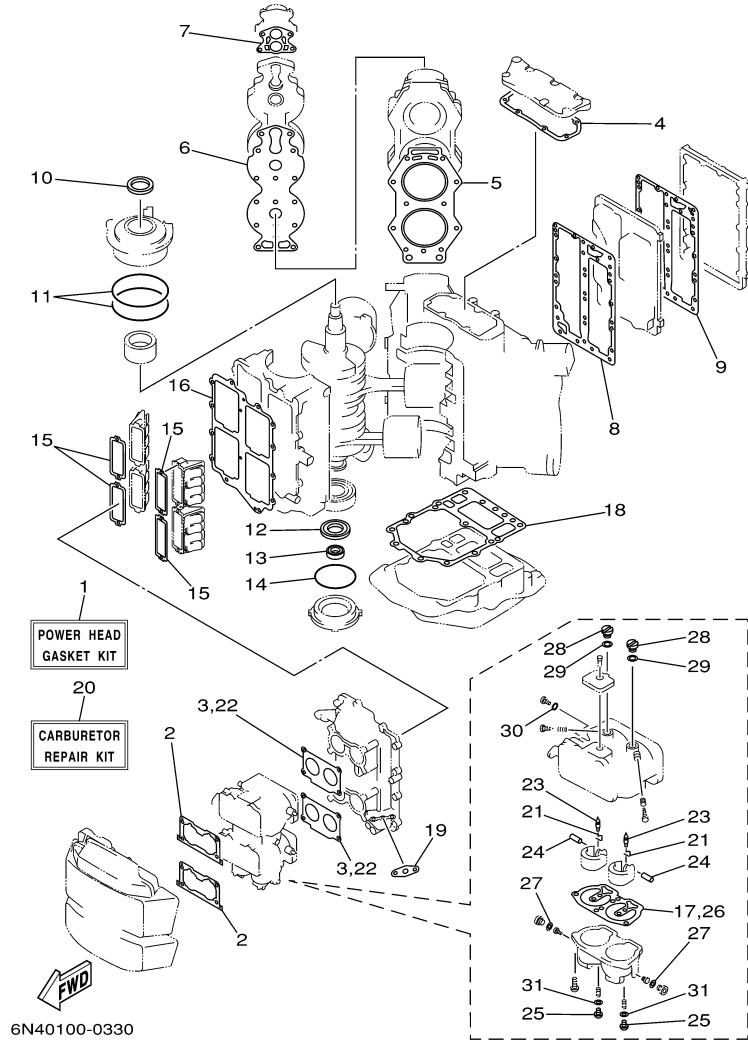

115TLR 0407 / REPAIR KIT 1

©2014 Yamaha Motor Corporation, U.S.A. All rights reserved.

Part List

115TLR 0407 / REPAIR KIT 1

REF - NO	PART NUMBER	PART NAME	QUANTITY	REMARKS
1	6N6-W0001-A5-00	POWER HEAD GASKET KIT	1	
2	6K7-14483-00-00	.GASKET	2	
3	6E5-14198-A2-00	.GASKET	2	
4	6E5-11381-A2-00	.GASKET 1	1	
5	6E5-11181-A1-00	.GASKET, CYLINDER HEAD 1	2	
6	6E5-11193-A0-00	.GASKET, HEAD COVER 1	2	
7	688-12414-A1-00	.GASKET, COVER	2	
8	6E5-41112-A1-00	.GASKET, EXHAUST INNER COVER	1	
9	6E5-41114-A0-00	.GASKET, EXHAUST OUTER COVER	1	
10	93102-40M14-00	.OIL SEAL	1	
11	93211-04001-00	.O-RING	2	
12	93102-35M13-00	.OIL SEAL	1	
13	93101-22M15-00	.OIL SEAL	1	
14	93210-74M35-00	.O-RING	1	
15	6E5-13621-A1-00	.GASKET, VALVE SEAT	4	
16	6E5-13645-A1-00	.GASKET, MANIFOLD 1	1	
17	64D-14384-01-00	.GASKET, FLOAT CHAMBER	2	
18	6G5-45113-A1-00	.GASKET, UPPER CASING	1	
19	650-24431-A0-00	.GASKET, FUEL PUMP 1	1	
20	6E5-W0093-09-00	CARBURETOR REPAIR KIT	1	
21	6E5-14159-00-00	.CLIP	2	
22	6E5-14198-A2-00	.GASKET	1	
23	6E5-14546-00-00	.VALVE, NEEDLE	2	
24	6E5-14386-02-00	.PIN, FLOAT	2	
25	64D-14394-00-00	.VALVE, DRAIN	2	
26	64D-14384-01-00	.GASKET, FLOAT CHAMBER	1	
27	6E5-14398-00-00	.GASKET	2	
28	6E5-14328-01-00	.PLUG	2	
29	6E5-14979-00-00	.GASKET	2	
30	6J8-14995-00-00	.GASKET	1	
31	61U-14959-00-00	.GASKET	2	

Part Notes

115TLR 0407 / REPAIR KIT 1

PART NUMBER	NOTE TEXT
688-12414-A1-00	OEM: This part number is among the Top 100 Most Popular Marine Maintenance Parts as of March 2014.
650-24431-A0-00	OEM: This part number is among the Top 100 Most Popular Marine Maintenance Parts as of March 2014.

©2014 Yamaha Motor Corporation, U.S.A. All rights reserved.