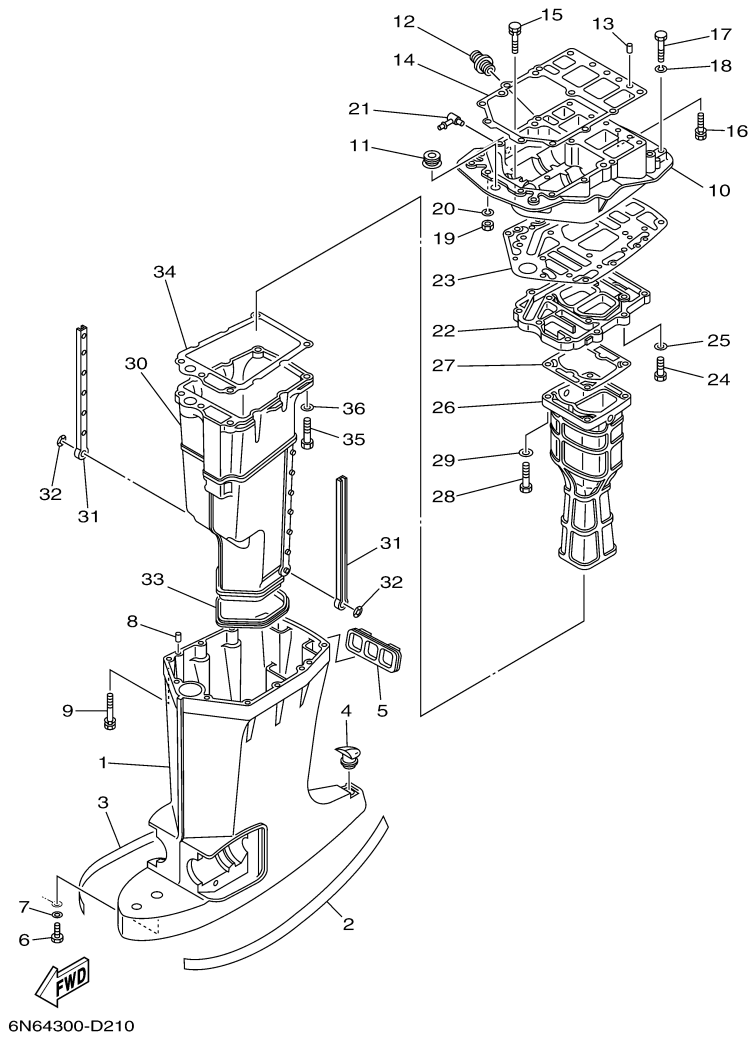

115TLR 0407 / UPPER CASING

©2014 Yamaha Motor Corporation, U.S.A. All rights reserved.

Part List

115TLR 0407 / UPPER CASING

REF - NO	PART NUMBER	PART NAME	QUANTITY	REMARKS
1	6E5-45111-02-8D	CASING, UPPER	1	L(20.3")
2	6R3-42791-41-00	MARK 1	1	
3	6R3-42792-41-00	MARK 2	1	
4	6E5-45155-00-00	CAP	1	
5	6E5-42769-00-00	SEAL, RUBBER	1	
6	97095-06010-00	BOLT	1	
7	92995-06600-00	WASHER	1	
8	93608-12M05-00	PIN, DOWEL	2	
9	90119-08078-00	BOLT, WITH WASHER	6	
10	6G5-41137-11-94	GUIDE, EXHAUST	1	FLUSHING KIT
11	6E5-42724-00-00	GROMMET	1	
12	6G5-12581-00-00	JOINT, HOSE 1	1	
13	93608-12M05-00	PIN, DOWEL	2	
14	6G5-45113-A1-00	.GASKET, UPPER CASING	1	
15	90119-08M79-00	BOLT, WITH WASHER	2	
16	90119-08077-00	BOLT, WITH WASHER	4	
17	97095-08045-00	.BOLT	2	
18	92995-08100-00	WASHER	2	
19	95380-08700-00	NUT	2	
20	92995-08100-00	WASHER	2	
21	6H1-11372-00-00	.NIPPLE, HOSE	1	FLUSHING KIT
22	6G5-41131-01-5B	MANIFOLD, EXT. 1	1	
23	6G5-45114-A1-00	.GASKET, UPPER CASING	1	
24	97095-08030-00	BOLT	4	
25	92995-08600-00	WASHER	4	
26	6E5-41132-10-5B	MANIFOLD, EXHAUST	1	
27	6E5-41134-A0-00	.GASKET, EXHAUST MANIFOLD	1	
28	97095-08045-00	.BOLT	4	
29	92995-08600-00	WASHER	4	
30	6E5-14711-01-5B	MUFFLER 1	1	
31	6E5-14737-00-00	DAMPER, MUFFLER	2	
32	90183-05M02-00	NUT, SPRING	2	
33	6E5-45123-00-00	.GASKET, MUFFLER	1	
34	6E5-41135-A0-00	.GASKET, EXHAUST MANIFOLD	1	
35	97095-08045-00	.BOLT	5	
36	92995-08600-00	WASHER	5