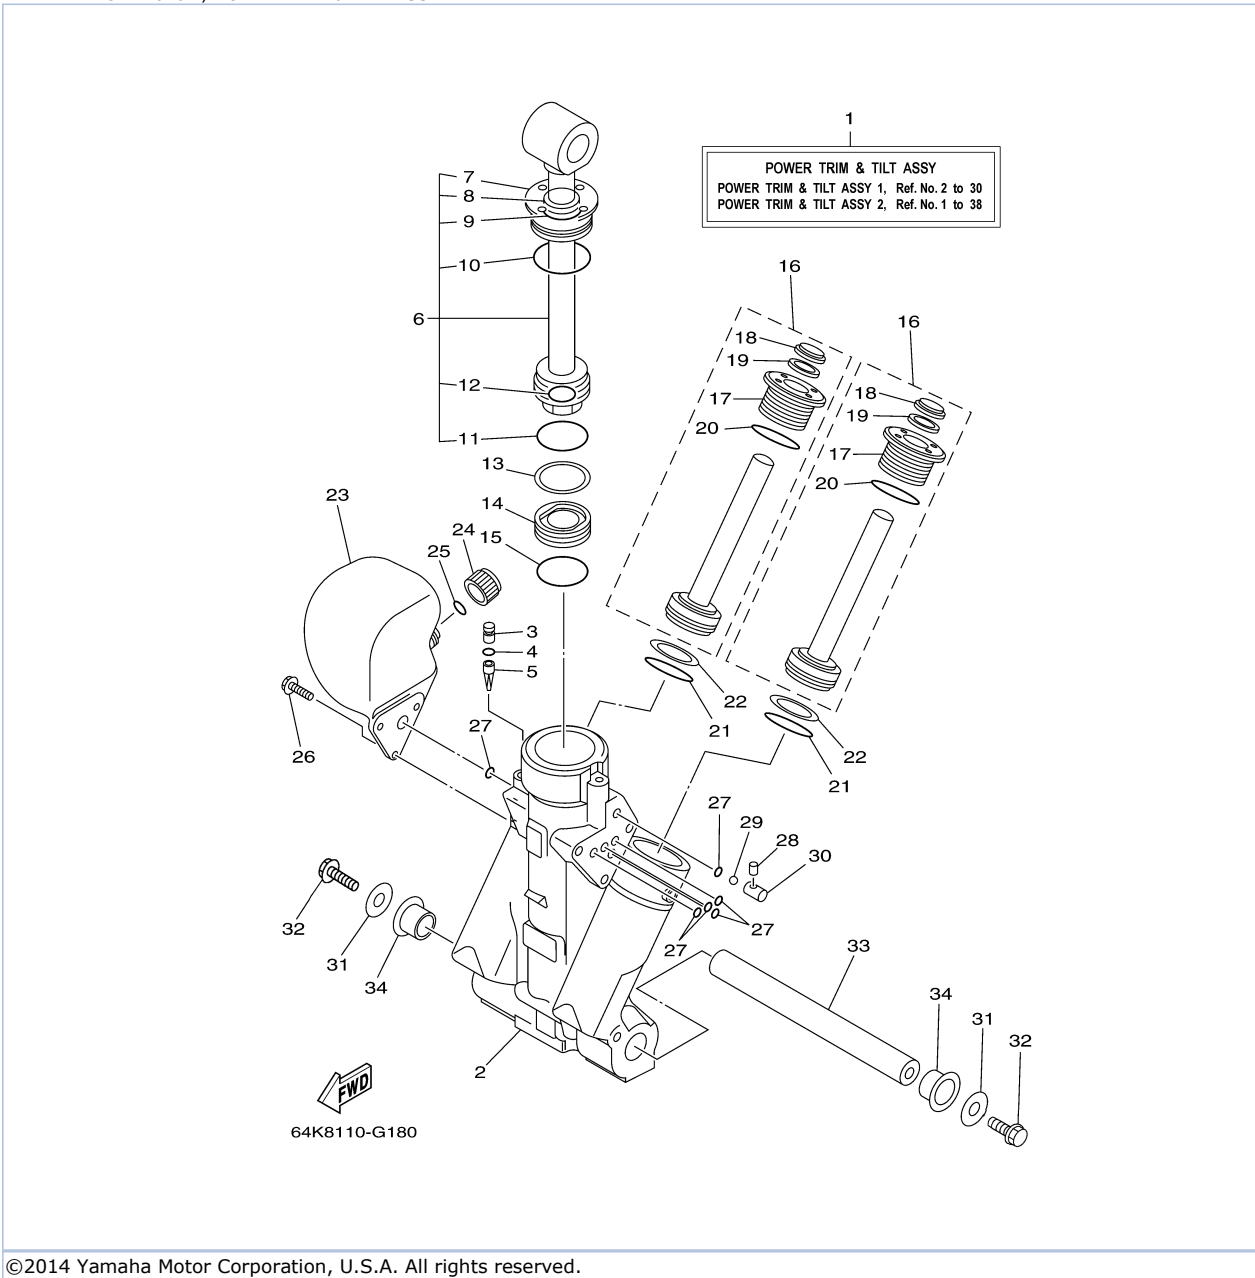

115TLR 0407 / POWER TRIM & TILT ASSY 1

Part List

115TLR 0407 / POWER TRIM & TILT ASSY 1

REF - NO	PART NUMBER	PART NAME	QUANTITY	REMARKS
1	64E-43800-04-4D	POWER TRIM & TILT ASSY	1	
2	64E-43825-02-00	HOUSING, TRIM & TILT	1	
3	64E-4388J-00-00	PLUG 2	1	
4	93210-10M74-00	O-RING	1	
5	64E-43817-00-00	FILTER 2	1	
6	64E-43810-01-00	TILT PISTON SUB ASSY	1	
7	64E-43811-01-00	.SCREW, CYLINDER END	1	
8	64E-43898-00-00	.SEAL, DUST 2	1	
9	64E-43867-00-00	.O-RING	1	
10	64E-43866-00-00	.O-RING	1	
11	6E5-43862-00-00	.O-RING	1	
12	64E-43883-00-00	.O-RING	1	
13	6E5-43872-00-00	RING, BACK UP	1	
14	6E5-43814-02-00	PISTON, FREE	1	
15	6E5-43862-00-00	O-RING	1	
16	64E-43820-01-00	PISTON SUB ASSEMBLY	2	
17	64E-43821-01-00	.SCREW, TRIM CYLINDER END	1	
18	64E-43822-00-00	.SEAL, TRIM DUST	1	
19	64E-4384J-00-00	.SEAL, TRIM DOWN	1	
20	6G5-43864-00-00	.O-RING	1	
21	6E5-43864-00-00	O-RING	2	
22	6E5-43874-01-00	RING, BACK UP	2	
23	64E-43828-00-00	BODY, RESERVOIR	1	
24	64E-43829-00-00	PLUG, RESERVOIR	1	
25	64E-43897-00-00	O-RING	1	
26	64E-4388E-00-00	BOLT ,SCREW (L:14MM)	3	
27	64E-43869-00-00	O-RING	6	
28	64E-4381G-00-00	PIN	1	
29	6E5-43858-00-00	BALL	1	
30	64E-4382G-00-00	VALVE, SEAT	1	
31	90201-10060-00	WASHER, PLATE	2	
32	97575-10530-00	BOLT, WITH WASHER	2	
33	6BC-43818-00-00	PIN, LOWER SHOCK MOUNT	1	
34	90386-22M98-00	BUSH	2	

Part Notes

115TLR 0407 / POWER TRIM & TILT ASSY 1

PART NUMBER		NOTE TEXT
64E-43822-00-00		OEM: This part number is among the Top 100 Most Popular Marine Maintenance Parts as of March 2014.
64E-4384J-00-00		OEM: This part number is among the Top 100 Most Popular Marine Maintenance Parts as of March 2014.
6G5-43864-00-00		OEM: This part number is among the Top 100 Most Popular Marine Maintenance Parts as of March 2014.
64E-43869-00-00		OEM: This part number is among the Top 100 Most Popular Marine Maintenance Parts as of March 2014.

©2014 Yamaha Motor Corporation, U.S.A. All rights reserved.