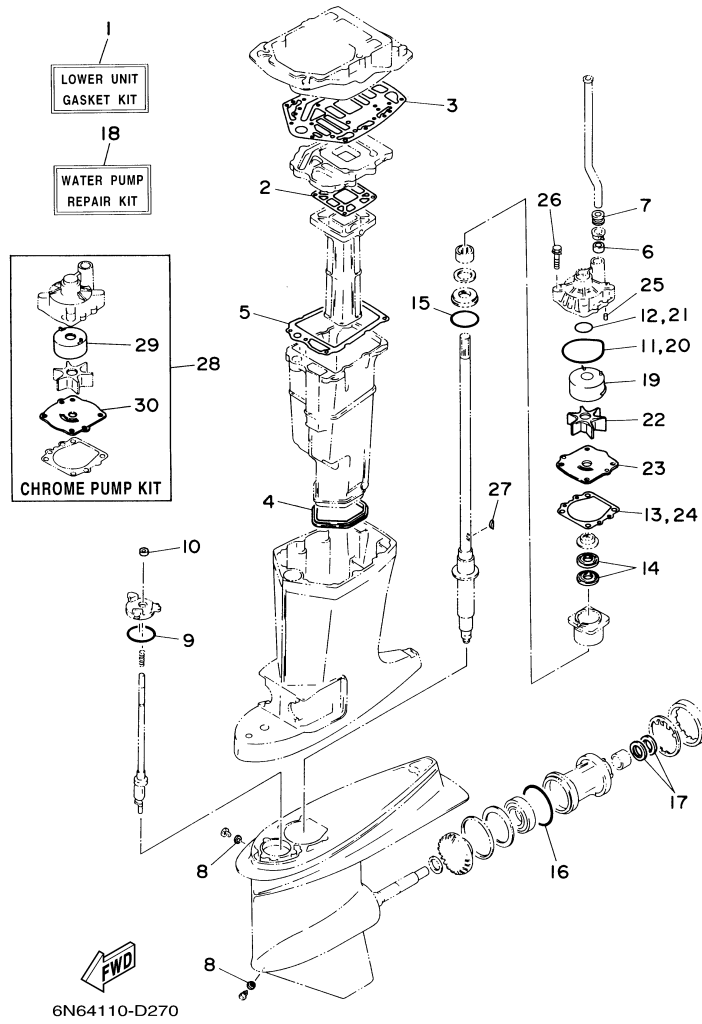

115TLR 0407 / REPAIR KIT 2

©2014 Yamaha Motor Corporation, U.S.A. All rights reserved.

Part List

115TLR 0407 / REPAIR KIT 2

REF - NO	PART NUMBER	PART NAME	QUANTITY	REMARKS
1	6E5-W0001-F1-00	LOWER UNIT GASKET KIT	1	
2	6E5-41134-A0-00	.GASKET, EXHAUST MANIFOLD	1	
3	6G5-45114-A1-00	.GASKET, UPPER CASING	1	
4	6E5-45123-00-00	.GASKET, MUFFLER	1	
5	6E5-41135-A0-00	.GASKET, EXHAUST MANIFOLD	1	
6	6E5-44365-00-00	.DAMPER, WATER SEAL 1	1	
7	6E5-44366-00-00	.DAMPER, WATER SEAL 2	1	
8	90430-08020-00	.GASKET	2	
9	93210-58144-00	.O-RING	1	
10	93106-09014-00	.OIL SEAL	1	
11	93210-86M38-00	.O-RING	1	
12	93210-37160-00	.O-RING	1	
13	6E5-44315-A0-00	.GASKET, WATER PUMP	1	
14	93101-28M16-00	.OIL SEAL	2	
15	93210-55M14-00	.O-RING	1	
16	93210-86M39-00	.O-RING	1	
17	93101-30M17-00	.OIL SEAL	2	
18	6N6-W0078-02-00	WATER PUMP REPAIR KIT	1	
19	61A-44322-02-00	.INSERT, CARTRIDGE	1	
20	93210-86M38-00	.O-RING	1	
21	93210-37160-00	.O-RING	1	
22	6E5-44352-01-00	.IMPELLER	1	
23	6E5-44323-00-00	.OUTER PLATE, CARTRIDGE	1	
24	6E5-44315-A0-00	.GASKET, WATER PUMP	1	
25	93606-12019-00	.PIN, DOWEL	2	
26	90119-08M14-00	.BOLT, WITH WASHER	4	
27	90280-04M05-00	.KEY, WOODRUFF	1	
28	6E5-W0078-3A-00	CHROME PUMP KIT	1	
29	6R3-44322-42-00	.INSERT, CARTRIDGE	1	
30	6E5-44323-40-00	.OUTER PLATE, CARTRIDGE	1	

Part Notes

115TLR 0407 / REPAIR KIT 2

PART NUMBER	NOTE TEXT
90430-08020-00	OEM: This part number is among the Top 100 Most Popular Marine Maintenance Parts as of March 2014.
93106-09014-00	OEM: This part number is among the Top 100 Most Popular Marine Maintenance Parts as of March 2014.
93210-86M38-00	OEM: This part number is among the Top 100 Most Popular Marine Maintenance Parts as of March 2014.
93101-28M16-00	OEM: This part number is among the Top 100 Most Popular Marine Maintenance Parts as of March 2014.
93101-30M17-00	OEM: This part number is among the Top 100 Most Popular Marine Maintenance Parts as of March 2014.
93210-86M38-00	OEM: This part number is among the Top 100 Most Popular Marine Maintenance Parts as of March 2014.
6E5-44352-01-00	OEM: This part number is among the Top 100 Most Popular Marine Maintenance Parts as of March 2014.

©2014 Yamaha Motor Corporation, U.S.A. All rights reserved.