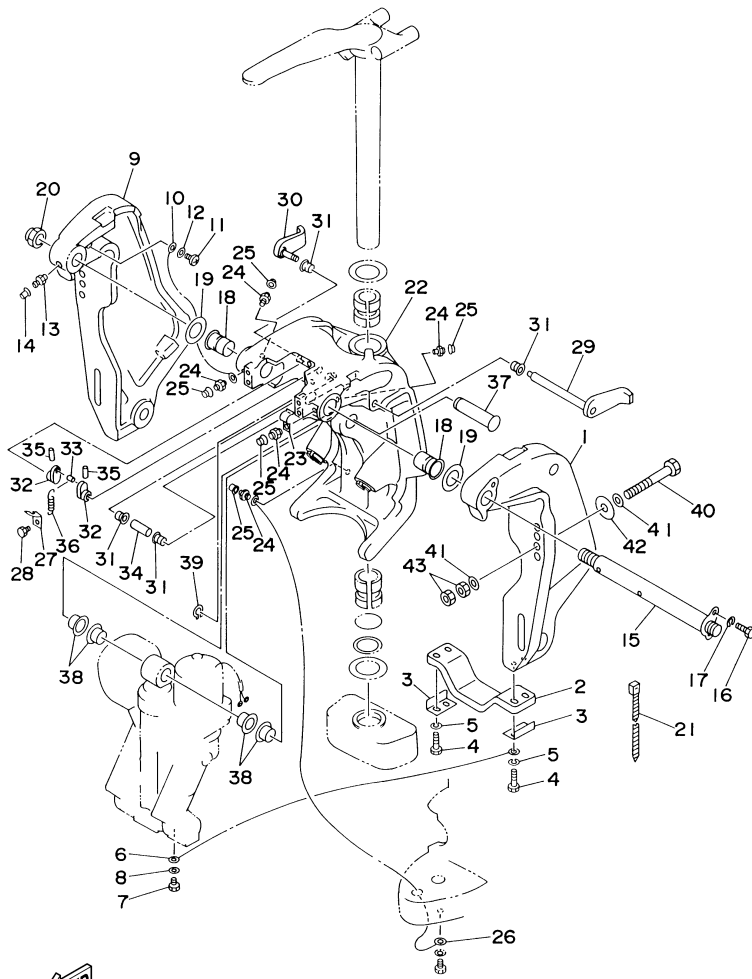

115TLR 0407 / BRACKET 1

6N60010-7160

©2014 Yamaha Motor Corporation, U.S.A. All rights reserved.

Part List

115TLR 0407 / BRACKET 1

REF - NO	PART NUMBER	PART NAME	QUANTITY	REMARKS
1	64E-43111-02-8D	BRACKET, CLAMP 1	1	
2	6G5-45251-02-00	ANODE	1	
3	6G5-44526-00-00	PLATE	2	
4	97095-06030-00	BOLT	4	
5	92995-06100-00	WASHER, SPRING	4	
6	6E5-82148-00-00	WIRE, LEAD 4	1	
7	97095-06010-00	BOLT	1	
8	92995-06600-00	WASHER	1	
9	64E-43112-02-8D	BRACKET, CLAMP 2	1	
10	6E5-82148-00-00	WIRE, LEAD 4	1	
11	97880-06012-00	SCREW, PAN HEAD	1	
12	92990-06600-00	WASHER, PLATE	1	
13	93700-06M03-00	NIPPLE, GREASE	1	
14	663-45119-00-00	CAP, GREASE NIPPLE	1	AP
15	64E-43131-01-00	BOLT, CLAMP BRACKET	1	
16	97095-08020-00	BOLT	1	
17	92995-08100-00	WASHER	1	
18	90386-25M31-00	BUSH	2	
19	90201-26M59-00	WASHER, PLATE	2	
20	90185-22M11-00	NUT, SELF-LOCKING	1	
21	90465-11M10-00	CLAMP	1	
22	64E-43311-10-8D	BRACKET, SWIVEL 1	1	L(20.3")
23	90465-08M63-00	CLAMP	1	
24	93700-06M03-00	NIPPLE, GREASE	5	
25	663-45119-00-00	CAP, GREASE NIPPLE	5	AP
26	6E5-82147-00-00	WIRE, LEAD 5	1	L(20.3")
27	6G5-43144-00-00	HOOK, SPRING	1	
28	97095-06010-00	BOLT	1	
29	6G5-43181-02-00	LEVER, TILT STOP 1	1	
30	6G5-43185-02-00	LEVER, TILT STOP 2	1	
31	90386-10M16-00	BUSH	4	
32	6G5-43148-00-00	COLLAR, DISTANCE	2	
33	90249-06M19-00	PIN	1	
34	90387-10M05-00	COLLAR	1	
35	91690-30020-00	PIN, SPRING	2	
36	90506-14M24-00	SPRING, TENSION	1	
37	64E-43126-00-00	PIN, UPPER SHOCK MOUNT	1	
38	90386-22M98-00	BUSH	4	
39	93410-22M11-00	CIRCLIP	1	
40	90101-12M77-00	BOLT (L:150MM)	2	UR
40	90101-12M05-00	BOLT (L:130MM)	4	UR
41	90201-13M01-00	WASHER, PLATE	8	
42	90201-12M05-00	WASHER, PLATE	4	
43	95380-12600-00	NUT	8	

Part Notes

115TLR 0407 / BRACKET 1

PART NUMBER	NOTE TEXT
6G5-45251-02-00	OEM: This part number is among the Top 100 Most Popular Marine Maintenance Parts as of March 2014.
92990-06600-00	OEM: This part number is among the Top 100 Most Popular Marine Maintenance Parts as of March 2014.

©2014 Yamaha Motor Corporation, U.S.A. All rights reserved.