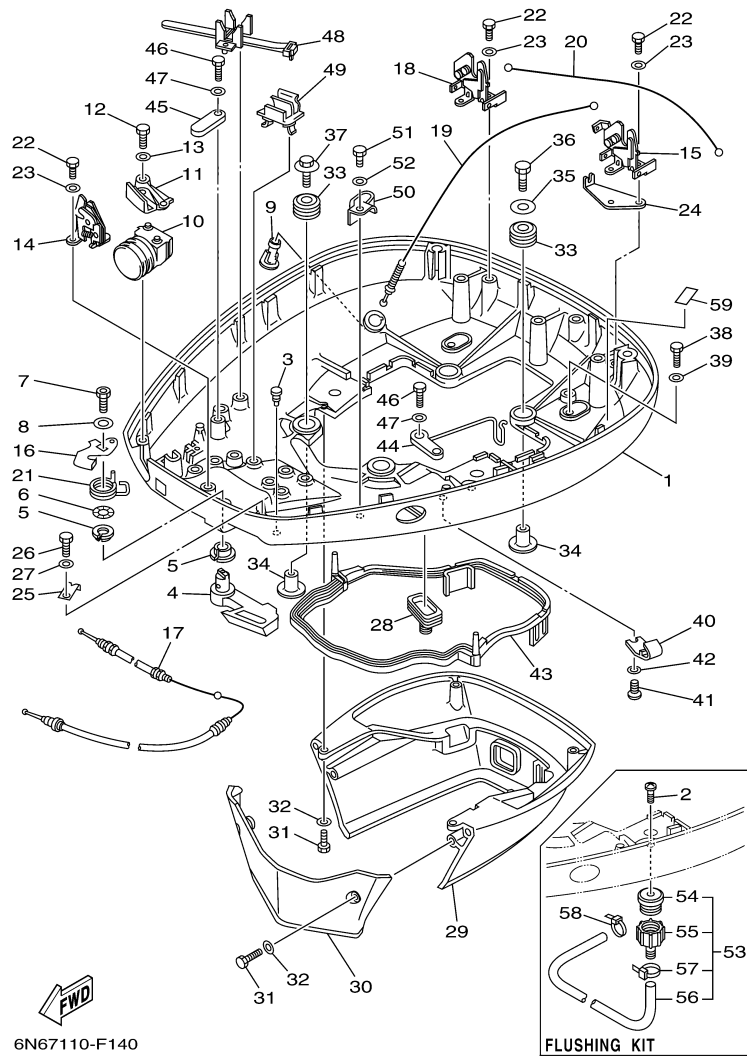

115TLR 0407 / BOTTOM COWLING

©2014 Yamaha Motor Corporation, U.S.A. All rights reserved.

Part List

115TLR 0407 / BOTTOM COWLING

REF - NO	PART NUMBER	PART NAME	QUANTITY	REMARKS
1	6N7-42711-43-8D	COWLING, BOTTOM 1	1	
2	90169-05M00-00	SCREW, TRUSS HEAD TAPPING	1	
3	6H4-42748-00-00	GROMMET	1	
4	6N7-42815-01-8D	LEVER, CLAMP	1	
5	90386-13M88-00	BUSH	2	
6	90206-13M10-00	WASHER, WAVE	1	
7	90109-08M45-00	BOLT	1	
8	92990-08200-00	WASHER, PLAIN	1	
9	6E5-44391-00-00	NIPPLE, HOSE	1	
10	6N7-42725-30-00	GROMMET	1	
11	6N7-42738-02-5B	PLATE, FITTING	1	
12	97095-06016-00	BOLT	2	
13	92995-06600-00	WASHER	2	
14	6R3-42824-00-00	BASE, CLAMP LEVER	1	
15	6R3-42811-01-00	STAY	1	
16	6R3-42816-00-00	LEVER, CLAMP	1	
17	6N7-42850-00-00	WIRE COMPLETE	1	
18	6R3-42811-10-00	STAY	1	
19	6N7-42850-10-00	WIRE COMPLETE	1	
20	6N7-42850-20-00	WIRE COMPLETE	1	
21	6R3-42813-00-00	SPRING, CLAMP LEVER	1	
22	97095-06016-00	BOLT	6	
23	92995-06600-00	WASHER	6	
24	6N7-42828-00-00	PLATE, CLAMP	1	
25	6R3-42828-00-00	PLATE, CLAMP	1	
26	97095-06010-00	BOLT	1	
27	92995-06600-00	WASHER	1	
28	688-42726-10-00	GROMMET	1	
29	6N7-42741-01-8D	APRON	1	
30	6R3-42771-01-8D	APRON	1	
31	97095-06020-00	BOLT	4	
32	92995-06600-00	WASHER	4	
33	90480-22M15-00	GROMMET	4	
34	90387-08M37-00	COLLAR	4	
35	90201-08M54-00	WASHER, PLATE	1	
36	97075-08035-00	BOLT	1	
37	90119-08M22-00	BOLT, WITH WASHER	3	
38	97095-06020-00	BOLT	2	
39	92995-06600-00	WASHER	2	
40	6E5-24367-10-00	CLAMP, FUEL PIPE 2	1	
41	90157-06M01-00	SCREW, PAN HEAD	1	
42	92990-06600-00	WASHER, PLATE	1	
43	6E5-42716-00-00	RUBBER, SEAL 1	1	
44	6K7-82588-00-00	PLATE	1	
45	6E5-82588-00-00	PLATE	1	
46	97095-06020-00	BOLT	2	
47	92995-06600-00	WASHER	2	
48	688-82594-00-00	CLAMP	1	
49	6E5-82594-00-00	CLAMP	4	
50	90465-12M25-00	CLAMP	1	
51	97095-06012-00	BOLT	1	
52	92995-06600-00	WASHER	1	
53	6R3-Y125J-70-00	FLUSHING KIT	1