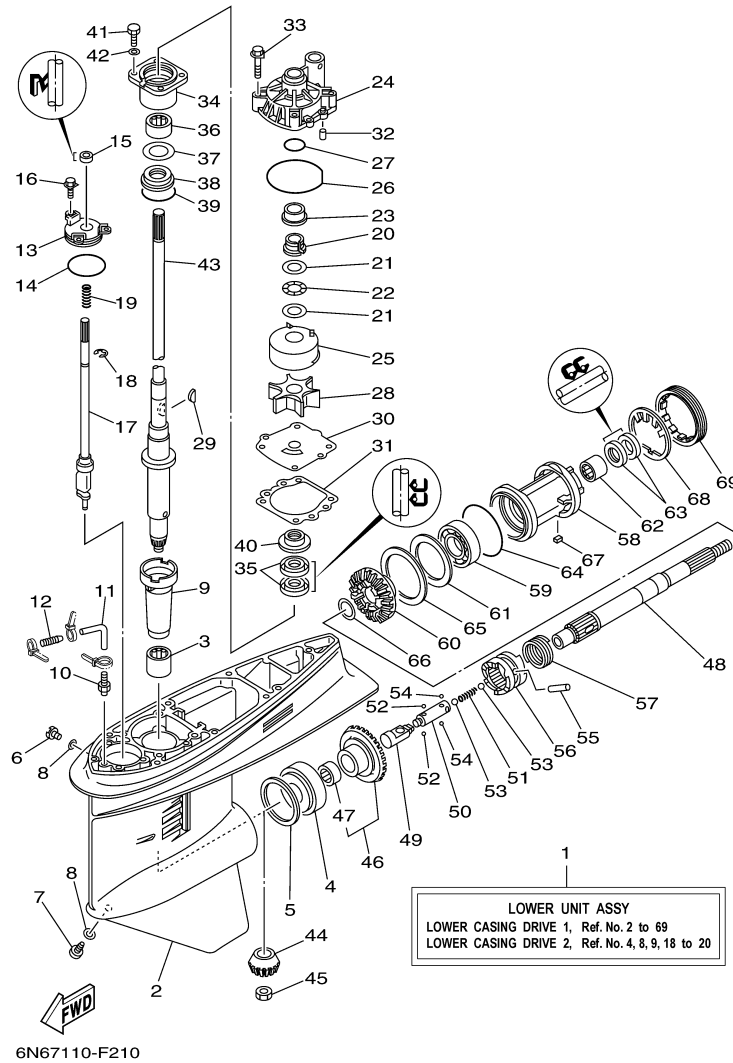

115TLR 0407 / LOWER CASING DRIVE 1

©2014 Yamaha Motor Corporation, U.S.A. All rights reserved.

Part List

115TLR 0407 / LOWER CASING DRIVE 1

REF - NO	PART NUMBER	PART NAME	QUANTITY	REMARKS
1	6E5-45300-17-8D	LOWER UNIT ASSY	1	L(20.3"),RH
2	6E5-45301-05-8D	CASING, LOWER	1	
3	93315-628U9-00	BEARING	1	
4	93332-000U7-00	BEARING	1	
5	6E5-45567-10-00	SHIM (T:0.12MM)	1	UR
5	6E5-45567-01-00	SHIM (T:0.10MM)	1	UR
5	6E5-45567-20-00	SHIM (T:0.15MM)	1	UR
5	6E5-45567-60-00	SHIM (T:0.50MM)	1	UR
5	6E5-45567-50-00	SHIM (T:0.40MM)	1	UR
5	6E5-45567-30-00	SHIM (T:0.18MM)	1	UR
5	6E5-45567-40-00	SHIM (T:0.30MM)	1	UR
6	90340-08002-00	PLUG, STRAIGHT SCREW	1	
7	688-45341-10-00	PLUG, DRAIN	1	
8	90430-08020-00	.GASKET	2	
9	6E5-45536-00-00	SLEEVE, DRIVE SHAFT	1	
10	6E5-45378-00-00	NIPPLE, HOSE	1	
11	90445-07ME8-00	HOSE (L80)	1	L(20.3")
12	6E5-83558-10-00	END, NIPPLE	1	
13	6E5-45321-00-00	PLATE	1	
14	93210-58144-00	.O-RING	1	
15	93106-09014-00	.OIL SEAL	1	
16	90119-06M10-00	BOLT, WITH WASHER	3	
17	6E5-44150-02-00	SHIFT CAM ASSY	1	
18	99001-08600-00	CIRCLIP	1	
19	90501-11M10-00	SPRING, COMPRESSION	1	
20	61A-45538-00-00	SPACER 1	1	
21	90201-22M01-00	WASHER, PLATE	2	
22	90206-22M19-00	WASHER, WAVE	1	
23	61A-45527-00-00	COLLAR, DRIVE SHAFT	1	
24	61A-44311-01-00	HOUSING, WATER PUMP	1	
25	61A-44322-02-00	.INSERT, CARTRIDGE	1	
26	93210-86M38-00	.O-RING	1	
27	93210-37160-00	.O-RING	1	
28	6E5-44352-01-00	.IMPELLER	1	
29	90280-04M05-00	.KEY, WOODRUFF	1	
30	6E5-44323-00-00	OUTER PLATE, CARTRIDGE	1	
31	6E5-44315-A0-00	.GASKET, WATER PUMP	1	
32	93606-12019-00	.PIN, DOWEL	2	
33	90119-08M14-00	.BOLT, WITH WASHER	4	
34	6E5-45331-00-94	HOUSING, BEARING	1	
35	93101-28M16-00	.OIL SEAL	2	
36	93317-330U2-00	BEARING	1	
37	6E5-45587-01-00	SHIM (T:0.10MM)	1	UR
37	6E5-45587-10-00	SHIM (T:0.12MM)	1	UR
37	6E5-45587-20-00	SHIM (T:0.15MM)	1	UR
37	6E5-45587-30-00	SHIM (T:0.18MM)	1	UR
37	6E5-45587-40-00	SHIM (T:0.30MM)	1	UR
37	6E5-45587-50-00	SHIM (T:0.40MM)	1	UR
37	6E5-45587-60-00	SHIM (T:0.50MM)	1	UR
38	93341-930V2-00	BEARING	1	
39	93210-55M14-00	.O-RING	1	
40	6E5-45344-00-00	COVER, OIL SEAL	1	
41	97095-08025-00	BOLT	4