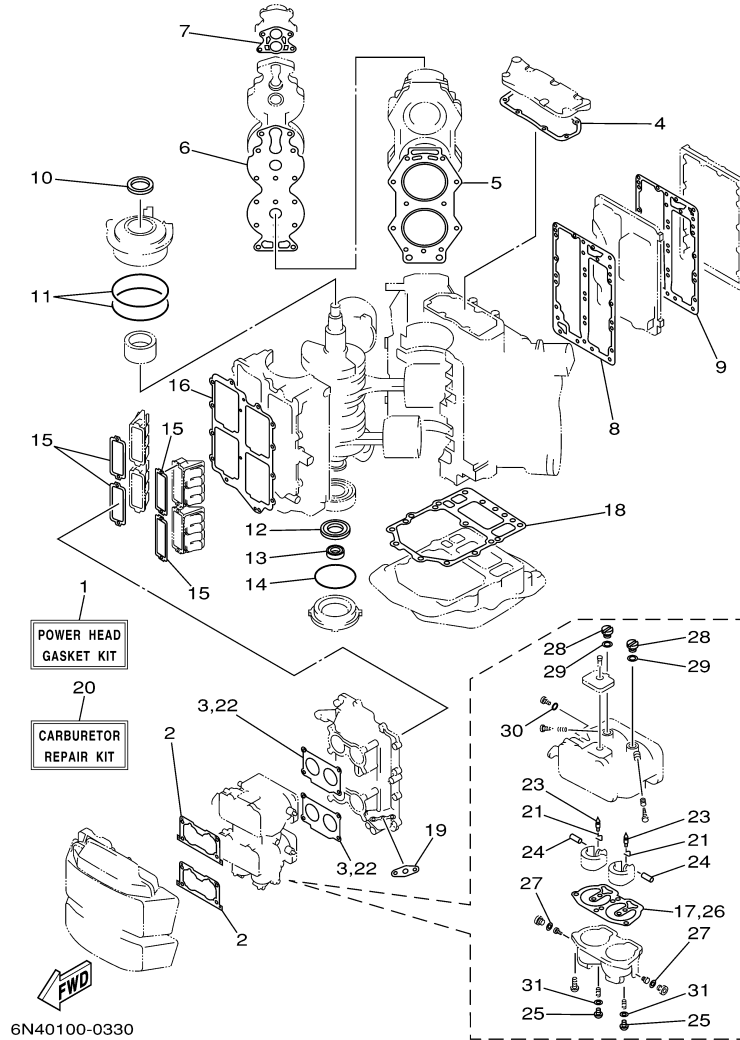

115TLR 0406 / REPAIR KIT 1

©2014 Yamaha Motor Corporation, U.S.A. All rights reserved.

Part List

115TLR 0406 / REPAIR KIT 1

REF - NO	PART NUMBER	PART NAME	QUANTITY	REMARKS
1	6N6-W0001-A5-00	POWER HEAD GASKET KIT	1	
2	6K7-14483-00-00	.GASKET	2	
3	6E5-14198-A2-00	.GASKET	2	
4	6E5-11381-A2-00	.GASKET 1	1	
5	6E5-11181-A1-00	.GASKET, CYLINDER HEAD 1	2	
6	6E5-11193-A0-00	.GASKET, HEAD COVER 1	2	
7	688-12414-A1-00	.GASKET, COVER	2	
8	6E5-41112-A1-00	.GASKET, EXHAUST INNER COVER	1	
9	6E5-41114-A0-00	.GASKET, EXHAUST OUTER COVER	1	
10	93102-40M14-00	.OIL SEAL	1	
11	93211-04001-00	.O-RING	2	
12	93102-35M13-00	.OIL SEAL	1	
13	93101-22M15-00	.OIL SEAL	1	
14	93210-74M35-00	.O-RING	1	
15	6E5-13621-A1-00	.GASKET, VALVE SEAT	4	
16	6E5-13645-A1-00	.GASKET, MANIFOLD 1	1	
17	64D-14384-01-00	.GASKET, FLOAT CHAMBER	2	
18	6G5-45113-A1-00	.GASKET, UPPER CASING	1	
19	650-24431-A0-00	.GASKET, FUEL PUMP 1	1	
20	6E5-W0093-09-00	CARBURETOR REPAIR KIT	1	
21	6E5-14159-00-00	.CLIP	2	
22	6E5-14198-A2-00	.GASKET	1	
23	6E5-14546-00-00	.VALVE, NEEDLE	2	
24	6E5-14386-02-00	.PIN, FLOAT	2	
25	64D-14394-00-00	.VALVE, DRAIN	2	
26	64D-14384-01-00	.GASKET, FLOAT CHAMBER	1	
27	6E5-14398-00-00	.GASKET	2	
28	6E5-14328-01-00	.PLUG	2	
29	6E5-14979-00-00	.GASKET	2	
30	6J8-14995-00-00	.GASKET	1	
31	61U-14959-00-00	.GASKET	2	

Part Notes

115TLR 0406 / REPAIR KIT 1

PART NUMBER	NOTE TEXT
688-12414-A1-00	OEM: This part number is among the Top 100 Most Popular Marine Maintenance Parts as of March 2014.
650-24431-A0-00	OEM: This part number is among the Top 100 Most Popular Marine Maintenance Parts as of March 2014.

©2014 Yamaha Motor Corporation, U.S.A. All rights reserved.