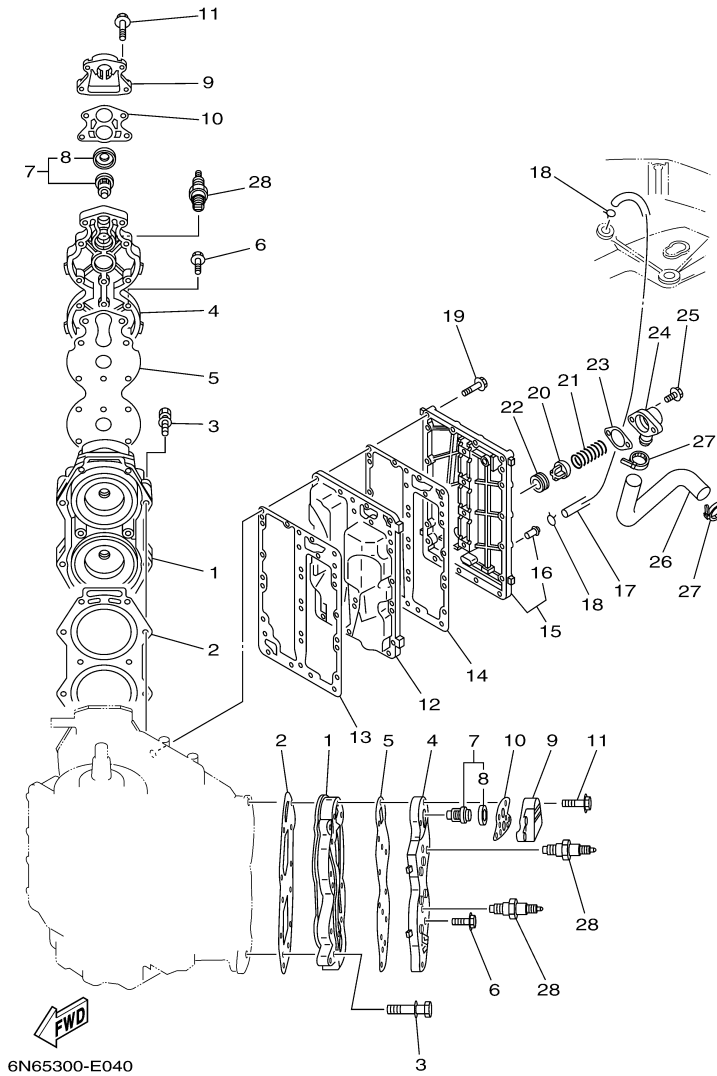

115TLR 0406 / CYLINDER CRANKCASE 2

©2014 Yamaha Motor Corporation, U.S.A. All rights reserved.

Part List

115TLR 0406 / CYLINDER CRANKCASE 2

REF - NO	PART NUMBER	PART NAME	QUANTITY	REMARKS
1	6E5-11111-10-1S	HEAD, CYLINDER 1	2	
2	6E5-11181-A1-00	.GASKET, CYLINDER HEAD 1	2	
3	90119-08MA8-00	BOLT, WITH WASHER	20	
4	6E5-11191-01-1S	COVER, CYLINDER HEAD 1	2	
5	6E5-11193-A0-00	.GASKET, HEAD COVER 1	2	
6	90119-06MA4-00	BOLT, WITH WASHER	24	
7	6E5-12411-30-00	THERMOSTAT	2	
8	688-12412-00-00	.SEAL, THERMOSTAT	1	
9	6G5-12413-00-1S	COVER, THERMOSTAT	2	
10	688-12414-A1-00	.GASKET, COVER	2	
11	90119-06MA6-00	BOLT, WITH WASHER	8	
12	6E5-41111-00-1S	INNER COVER, EXHAUST	1	
13	6E5-41112-A1-00	GASKET, EXHAUST INNER COVER	1	
14	6E5-41114-A0-00	.GASKET, EXHAUST OUTER COVER	1	
15	6N7-41113-00-1S	OUTER COVER, EXHAUST	1	
16	650-24378-00-00	.PIPE, JOINT 4	1	
17	6E5-24312-00-00	PIPE 2	1	
18	90467-08004-00	CLIP	2	
19	90119-06MA5-00	BOLT, WITH WASHER	23	
20	60H-12416-00-00	VALVE, PRESSURE CONTROL	1	
21	90501-16M11-00	SPRING, COMPRESSION	1	
22	90480-20M05-00	GROMMET	1	
23	6G5-11382-A1-00	.GASKET 2	1	
24	6G5-11372-00-1S	COVER, BYPASS 2	1	
25	90119-06MA2-00	BOLT, WITH WASHER	2	
26	6E5-12576-00-00	HOSE 1	1	
27	90465-13M18-00	CLAMP	2	
28	NGK-BR8HS-10-00	PLUG, SPARK (NGK BR8HS-10)	4	

Part Notes

115TLR 0406 / CYLINDER CRANKCASE 2

PART NUMBER		NOTE TEXT
6E5-12411-30-00		OEM: This part number is among the Top 100 Most Popular Marine Maintenance Parts as of March 2014.
688-12414-A1-00		OEM: This part number is among the Top 100 Most Popular Marine Maintenance Parts as of March 2014.
90480-20M05-00		OEM: This part number is among the Top 100 Most Popular Marine Maintenance Parts as of March 2014.

©2014 Yamaha Motor Corporation, U.S.A. All rights reserved.