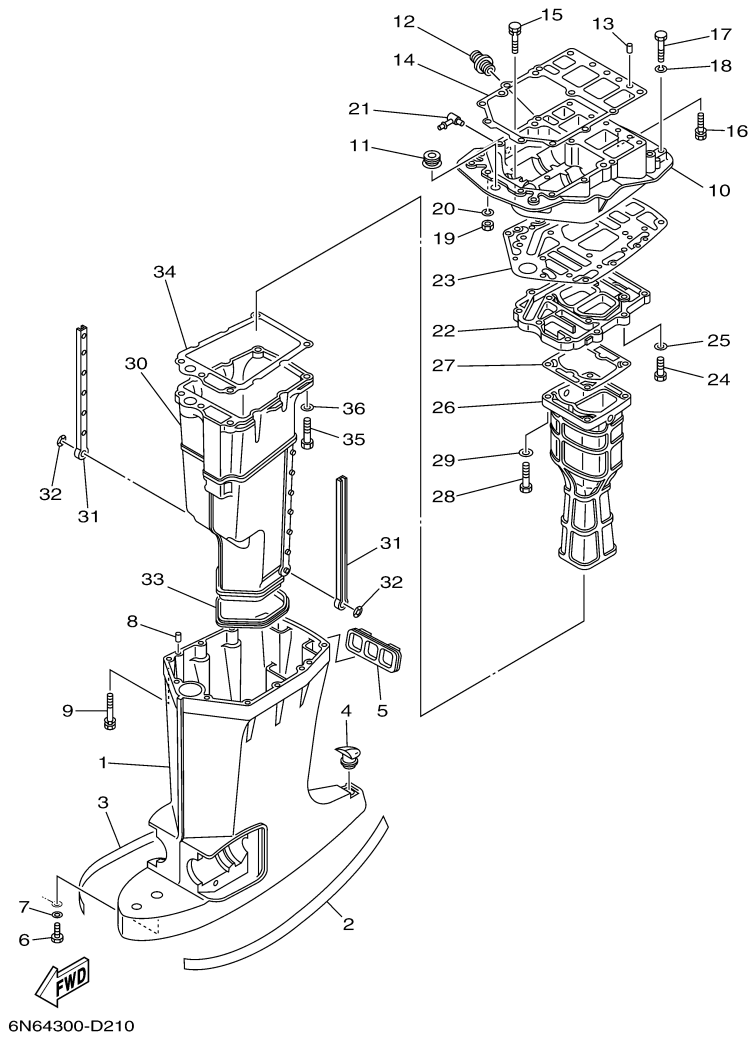

115TLR 0406 / UPPER CASING

©2014 Yamaha Motor Corporation, U.S.A. All rights reserved.

Part List

115TLR 0406 / UPPER CASING

REF - NO	PART NUMBER	PART NAME	QUANTITY	REMARKS
1	6E5-45111-02-8D	CASING, UPPER	1	L (20.3")
2	6R3-42791-41-00	MARK 1	1	
3	6R3-42792-41-00	MARK 2	1	
4	6E5-45155-00-00	CAP	1	
5	6E5-42769-00-00	SEAL, RUBBER	1	
6	97095-06010-00	BOLT	1	
7	92995-06600-00	WASHER	1	
8	93608-12M05-00	PIN, DOWEL	2	
9	90119-08078-00	BOLT, WITH WASHER	6	
10	6G5-41137-11-94	GUIDE, EXHAUST	1	FLUSHING KIT
11	6E5-42724-00-00	GROMMET	1	
12	6G5-12581-00-00	JOINT, HOSE 1	1	
13	93608-12M05-00	PIN, DOWEL	2	
14	6G5-45113-A1-00	.GASKET, UPPER CASING	1	
15	90119-08M79-00	BOLT, WITH WASHER	2	
16	90119-08077-00	BOLT, WITH WASHER	4	
17	97095-08045-00	.BOLT	2	
18	92995-08100-00	WASHER	2	
19	95380-08700-00	NUT	2	
20	92995-08100-00	WASHER	2	
21	6H1-11372-00-00	.NIPPLE, HOSE	1	FLUSHING KIT
22	6G5-41131-01-5B	MANIFOLD, EXT. 1	1	
23	6G5-45114-A1-00	.GASKET, UPPER CASING	1	
24	97095-08030-00	BOLT	4	
25	92995-08600-00	WASHER	4	
26	6E5-41132-10-5B	MANIFOLD, EXHAUST	1	
27	6E5-41134-A0-00	.GASKET, EXHAUST MANIFOLD	1	
28	97095-08045-00	.BOLT	4	
29	92995-08600-00	WASHER	4	
30	6E5-14711-01-5B	MUFFLER 1	1	
31	6E5-14737-00-00	DAMPER, MUFFLER	2	
32	90183-05M02-00	NUT, SPRING	2	
33	6E5-45123-00-00	.GASKET, MUFFLER	1	
34	6E5-41135-A0-00	.GASKET, EXHAUST MANIFOLD	1	
35	97095-08045-00	.BOLT	5	
36	92995-08600-00	WASHER	5