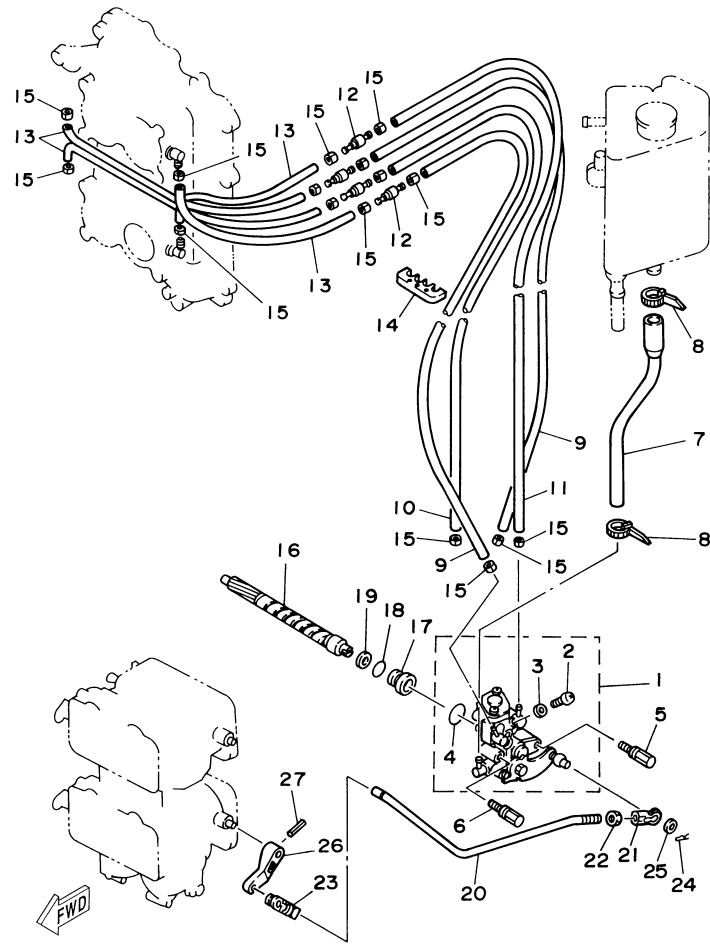

115TLR 0406 / OIL PUMP

6N60010-4070

©2014 Yamaha Motor Corporation, U.S.A. All rights reserved.

Part List

115TLR 0406 / OIL PUMP

REF - NO	PART NUMBER	PART NAME	QUANTITY	REMARKS
1	6N6-13200-00-00	OIL INJECTION PUMP ASSY	1	
2	6R3-13471-00-00	.PLUG, DRAIN	1	
3	6L2-13475-00-00	.GASKET	1	
4	93210-19MA7-00	.O-RING	1	
5	90109-06M40-00	BOLT	1	
6	90109-06M39-00	BOLT	1	
7	6N7-13416-00-00	PIPE, OIL 1	1	
8	90465-11M10-00	CLAMP	2	
9	90445-07M89-00	HOSE (L310)	2	
10	90445-07196-00	HOSE (L160)	1	
11	90445-07M72-00	HOSE (L250)	1	
12	6R3-13183-10-00	VALVE, CHECK	4	
13	90445-07M87-00	HOSE (L110)	4	
14	90464-07M06-00	CLAMP	1	
15	90468-07M02-00	CLIP	16	
16	6R3-11537-00-00	GEAR, DRIVEN	1	
17	6R3-13117-00-00	COLLAR, DISTANCE	1	
18	93210-13M04-00	O-RING	1	
19	90202-08M44-00	WASHER, PLATE	1	
20	6R3-41241-00-00	ROD, LINK	1	
21	6H1-41237-00-00	JOINT, LINK	1	
22	95380-05600-00	NUT	1	
23	6R5-41237-00-00	JOINT, LINK	1	
24	90468-05M03-00	CLIP	1	
25	90202-05088-00	WASHER, PLATE	1	
26	6E5-14276-01-00	LEVER	1	
27	91690-30016-00	PIN, SPRING	1	