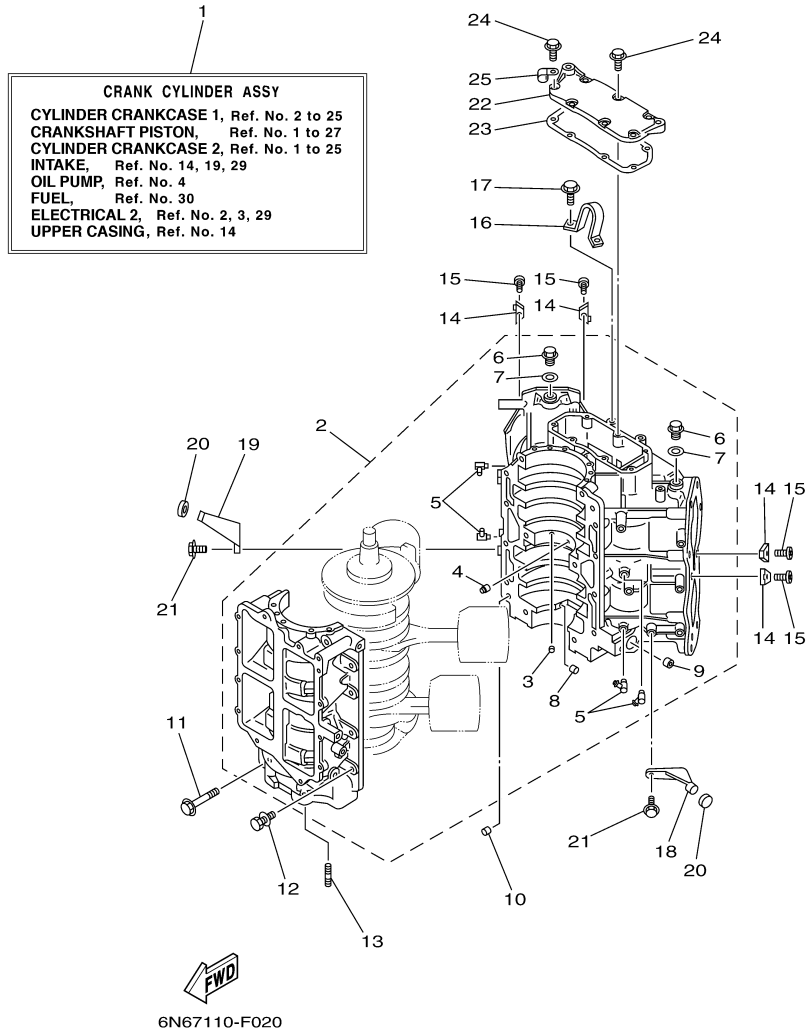

115TLR 0406 / CYLINDER CRANKCASE 1

©2014 Yamaha Motor Corporation, U.S.A. All rights reserved.

Part List

115TLR 0406 / CYLINDER CRANKCASE 1

REF - NO	PART NUMBER	PART NAME	QUANTITY	REMARKS
1	6N6-W0090-17-1S	CRANK CYLINDER ASSY	1	
2	6N6-15100-01-1S	CRANKCASE ASSY	1	
3	624-11379-00-00	.VALVE, CHECK	1	
4	663-11518-01-00	.LOCK BEARING	1	
5	6E5-11372-01-00	.NIPPLE, HOSE	4	
6	90340-14M00-00	.PLUG, STRAIGHT SCREW	2	
7	90430-14115-00	.GASKET	2	
8	90384-06M07-00	.BUSH, BIMETAL FORMED	1	
9	90384-14M09-00	.BUSH, BIMETAL FORMED	1	
10	93608-12063-00	PIN, DOWEL	2	
11	90105-10M20-00	BOLT, FLANGE	6	
12	90119-08M94-00	BOLT, WITH WASHER	8	
13	90116-08026-00	BOLT, STUD	2	
14	6E5-11325-00-00	ANODE	4	
15	98780-04015-00	SCREW, FLAT HEAD	4	
16	6E5-11119-01-00	HANGER, ENGINE	1	
17	90119-08MA3-00	BOLT, WITH WASHER	2	
18	6E5-42761-00-1S	STOPPER	1	
19	6E5-42762-00-1S	STOPPER	1	
20	68F-44533-00-00	DAMPER, UPPER MOUNT RUBBER	2	
21	90119-06MA2-00	BOLT, WITH WASHER	4	
22	6K7-11371-01-1S	COVER	1	
23	6E5-11381-A2-00	.GASKET 1	1	
24	90119-06MA2-00	BOLT, WITH WASHER	7	
25	90465-06M86-00	.CLAMP	1