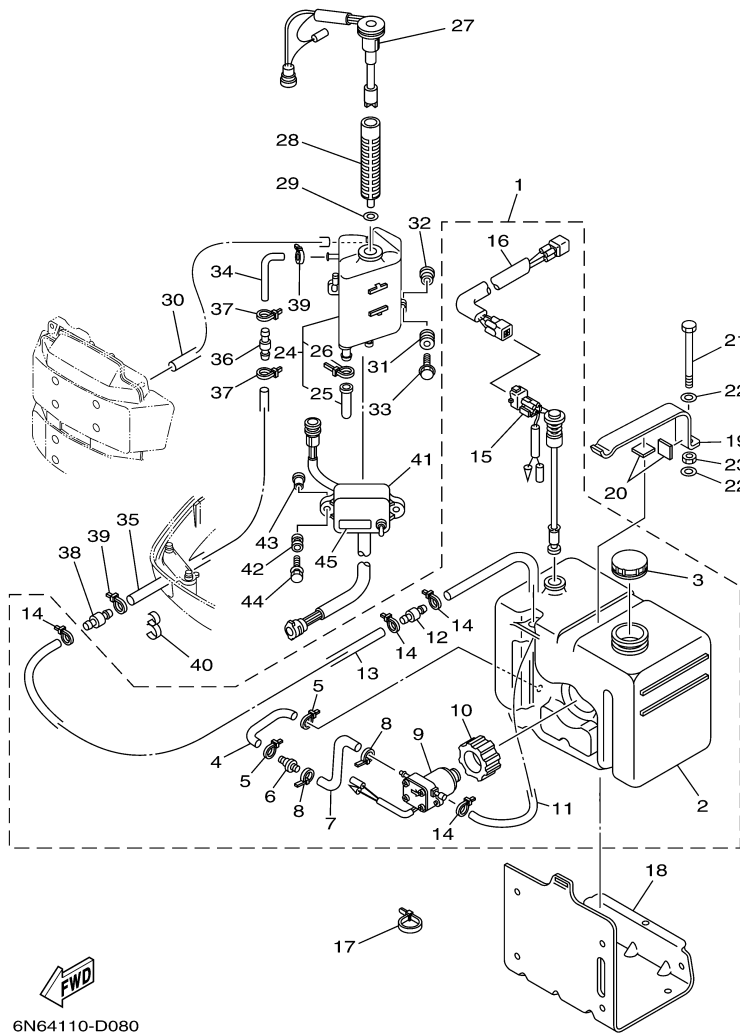

115TLR 0406 / OIL TANK

6N64110-D080

Part List

115TLR 0406 / OIL TANK

REF - NO	PART NUMBER	PART NAME	QUANTITY	REMARKS
1	61A-21708-20-00	SUB OIL TANK ASSY	1	AP
2	6E5-21733-20-00	.SUB TANK, OIL (105L)	1	
3	6E5-21770-03-00	.OIL TANK CAP ASSY	1	
4	6E5-24322-00-00	.PIPE 11	1	
5	90465-11M10-00	.CLAMP	2	
6	646-24251-02-00	.STRAINER 1	1	
7	6E5-24319-01-00	.PIPE, OIL	1	
8	90465-11M10-00	.CLAMP	2	
9	6E5-81900-01-00	.OIL FEED PUMP ASSY	1	
10	6E5-81922-00-00	.GROMMET	1	
11	6E5-24321-01-00	.PIPE 10	1	
12	6E5-24379-00-00	.PIPE, JOINT 4	1	
13	90445-11M26-00	.HOSE (L6500)	1	
14	90465-11M10-00	.CLAMP	4	
15	6E5-85720-05-00	.OIL LEVEL GAUGE ASSY	1	
16	6R3-85721-80-00	.WIRE, LEAD (L=80M)	1	
17	90465-13M11-00	CLAMP	1	AP
18	6E5-21734-01-33	HOLDER, OIL SUB TANK	1	AP
19	6E5-21798-01-33	BRACKET, DAMPER	1	AP
20	6E5-21746-00-00	DAMPER	2	AP
21	97080-06100-00	BOLT	1	AP
22	92990-06600-00	WASHER, PLATE	2	AP
23	95380-06600-00	NUT, HEXAGON	1	AP
24	6E5-21750-05-00	OIL TANK ASSY	1	
25	6E5-13448-00-00	.CAP	1	
26	90465-13M11-00	.CLAMP	1	
27	6G7-85730-04-00	OIL LEVEL GAUGE ASSY	1	
28	6E5-13411-00-00	STRAINER, OIL	1	
29	6E5-13414-00-00	GASKET, STRAINER COVER	1	
30	90445-05M02-00	HOSE (L380)	1	
31	6A0-82317-00-00	DAMPER, IGNITION COIL	3	
32	90387-06119-00	COLLAR	3	
33	90119-06M65-00	BOLT, WITH WASHER	3	
34	64E-24323-00-00	PIPE 12	1	
35	90445-12207-00	HOSE (L2400)	1	
36	6E5-24379-00-00	PIPE, JOINT 4	1	
37	90465-11M10-00	CLAMP	2	
38	6E5-24379-00-00	PIPE, JOINT 4	1	
39	90465-11M10-00	CLAMP	2	
40	90464-13M34-00	CLAMP	1	
41	6N7-85740-00-00	CONTROL UNIT ASSY	1	
42	6A0-82317-00-00	DAMPER, IGNITION COIL	2	
43	90387-06119-00	COLLAR	2	
44	90119-06M65-00	BOLT, WITH WASHER	2	
45	6E5-85711-40-00	MARK, CAUTION	1	

Part Notes

115TLR 0406 / OIL TANK

PART NUMBER	NOTE TEXT
646-24251-02-00	OEM: This part number is among the Top 100 Most Popular Marine Maintenance Parts as of March 2014.
6E5-81900-01-00	OEM: This part number is among the Top 100 Most Popular Marine Maintenance Parts as of March 2014.