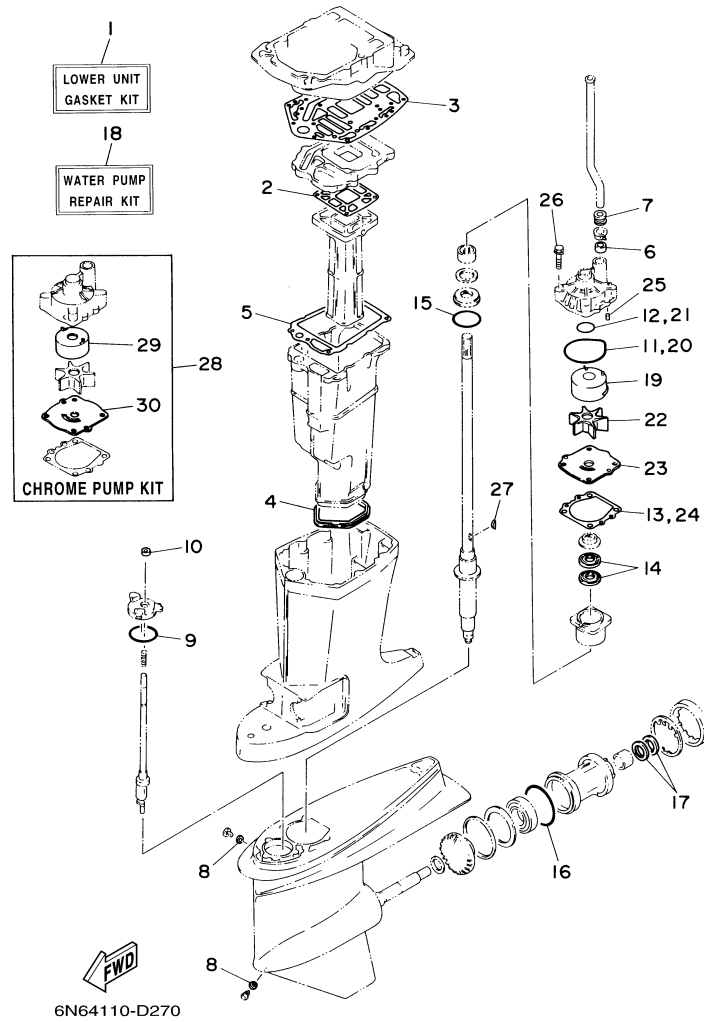

115TLR 0406 / REPAIR KIT 2

©2014 Yamaha Motor Corporation, U.S.A. All rights reserved.

Part List

115TLR 0406 / REPAIR KIT 2

REF - NO	PART NUMBER	PART NAME	QUANTITY	REMARKS
1	6E5-W0001-F1-00	LOWER UNIT GASKET KIT	1	
2	6E5-41134-A0-00	.GASKET, EXHAUST MANIFOLD	1	
3	6G5-45114-A1-00	.GASKET, UPPER CASING	1	
4	6E5-45123-00-00	.GASKET, MUFFLER	1	
5	6E5-41135-A0-00	.GASKET, EXHAUST MANIFOLD	1	
6	6E5-44365-00-00	.DAMPER, WATER SEAL 1	1	
7	6E5-44366-00-00	.DAMPER, WATER SEAL 2	1	
8	90430-08020-00	.GASKET	2	
9	93210-58144-00	.O-RING	1	
10	93106-09014-00	.OIL SEAL	1	
11	93210-86M38-00	.O-RING	1	
12	93210-37160-00	.O-RING	1	
13	6E5-44315-A0-00	.GASKET, WATER PUMP	1	
14	93101-28M16-00	.OIL SEAL	2	
15	93210-55M14-00	.O-RING	1	
16	93210-86M39-00	.O-RING	1	
17	93101-30M17-00	.OIL SEAL	2	
18	6N6-W0078-02-00	WATER PUMP REPAIR KIT	1	
19	61A-44322-02-00	.INSERT, CARTRIDGE	1	
20	93210-86M38-00	.O-RING	1	
21	93210-37160-00	.O-RING	1	
22	6E5-44352-01-00	.IMPELLER	1	
23	6E5-44323-00-00	.OUTER PLATE, CARTRIDGE	1	
24	6E5-44315-A0-00	.GASKET, WATER PUMP	1	
25	93606-12019-00	.PIN, DOWEL	2	
26	90119-08M14-00	.BOLT, WITH WASHER	4	
27	90280-04M05-00	.KEY, WOODRUFF	1	
28	6E5-W0078-3A-00	CHROME PUMP KIT	1	
29	6R3-44322-42-00	.INSERT, CARTRIDGE	1	
30	6E5-44323-40-00	.OUTER PLATE, CARTRIDGE	1	

Part Notes

115TLR 0406 / REPAIR KIT 2

PART NUMBER	NOTE TEXT
90430-08020-00	OEM: This part number is among the Top 100 Most Popular Marine Maintenance Parts as of March 2014.
93106-09014-00	OEM: This part number is among the Top 100 Most Popular Marine Maintenance Parts as of March 2014.
93210-86M38-00	OEM: This part number is among the Top 100 Most Popular Marine Maintenance Parts as of March 2014.
93101-28M16-00	OEM: This part number is among the Top 100 Most Popular Marine Maintenance Parts as of March 2014.
93101-30M17-00	OEM: This part number is among the Top 100 Most Popular Marine Maintenance Parts as of March 2014.
93210-86M38-00	OEM: This part number is among the Top 100 Most Popular Marine Maintenance Parts as of March 2014.
6E5-44352-01-00	OEM: This part number is among the Top 100 Most Popular Marine Maintenance Parts as of March 2014.

©2014 Yamaha Motor Corporation, U.S.A. All rights reserved.