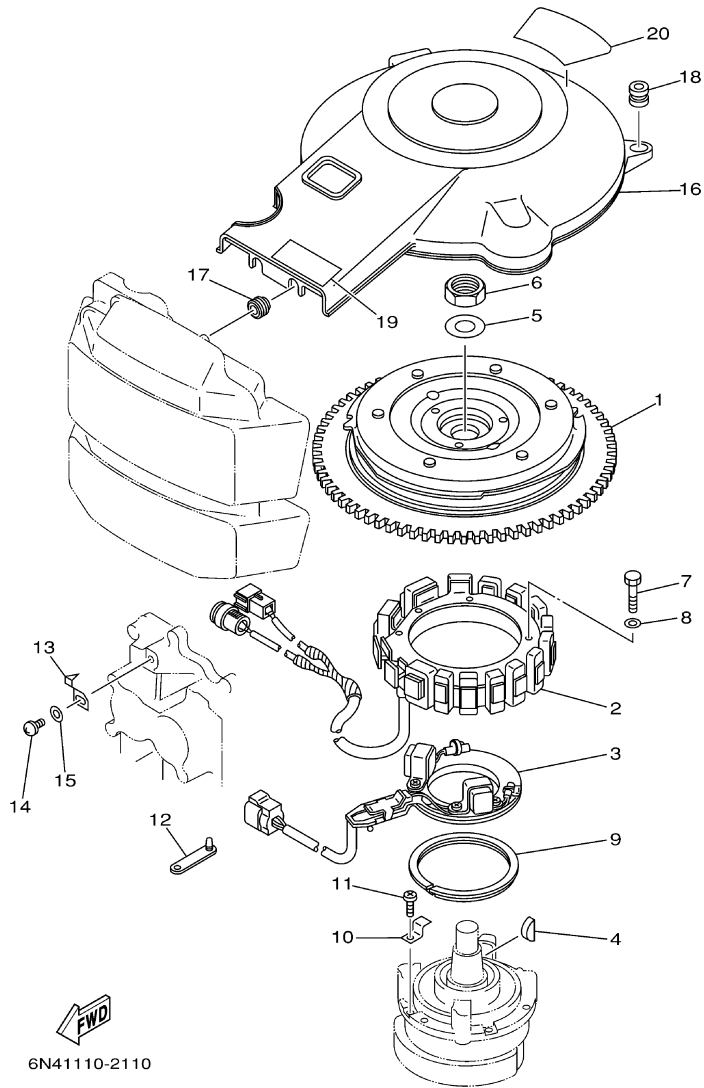

115TLR 0406 / GENERATOR

©2014 Yamaha Motor Corporation, U.S.A. All rights reserved.

Part List

115TLR 0406 / GENERATOR

REF - NO	PART NUMBER	PART NAME	QUANTITY	REMARKS
1	6N7-85550-01-00	ROTOR ASSY	1	
2	6N7-85510-00-00	STATOR ASSY	1	
3	6N7-85580-10-00	COIL, PULSER	1	
4	90280-05015-00	KEY, WOODRUFF	1	
5	90201-21M18-00	WASHER, PLATE	1	
6	90170-20137-00	NUT	1	
7	97013-06065-00	BOLT	4	
8	92903-06600-00	WASHER, PLATE	4	
9	688-41611-00-00	RETAINER, MAGNETO BASE	1	
10	688-41612-00-00	RETAINER, MAGNETO BASE	4	
11	97880-06018-00	SCREW, PAN HEAD	4	
12	90464-12M00-00	CLAMP	1	
13	6E5-81332-00-00	PLATE, TIMING	1	
14	97885-06010-00	SCREW, PAN HEAD	1	
15	92995-06600-00	WASHER	1	
16	6N7-81337-00-00	COVER, FLYWHEEL	1	
17	90480-12M11-00	GROMMET	2	
18	663-82317-01-00	DAMPER, IGNITION COIL	2	
19	6A1-83625-41-00	MARK 5	1	
20	6E5-14488-00-00	LABEL, CAUTION	1