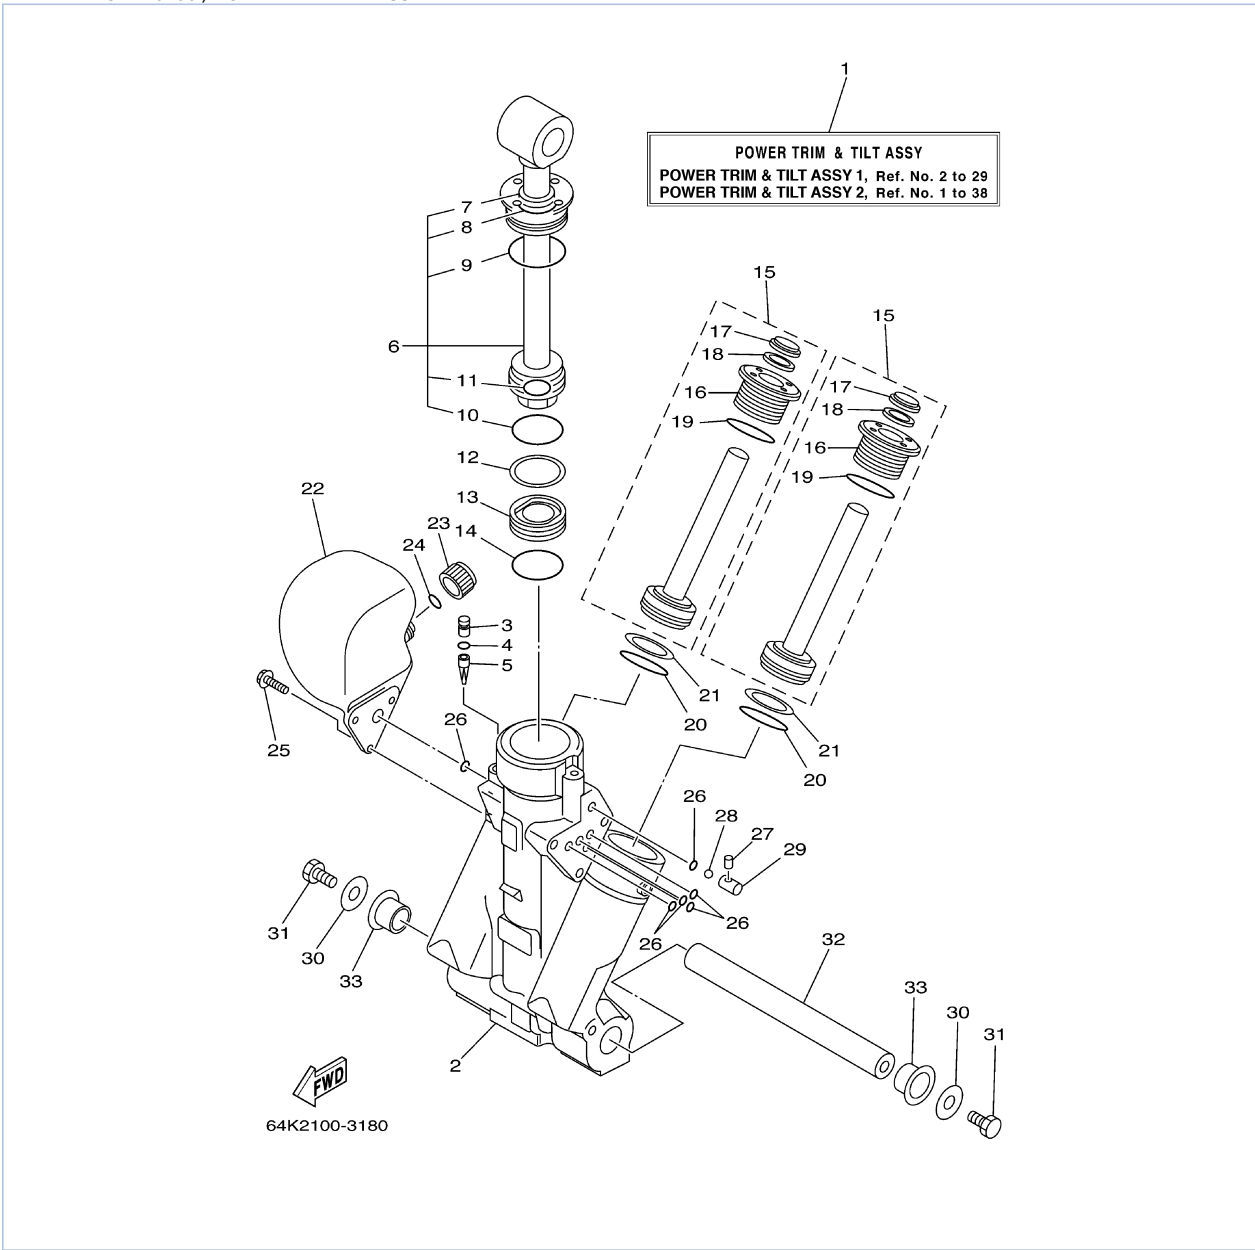

115TLR 0406 / POWER TRIM TILT ASSY 1

©2014 Yamaha Motor Corporation, U.S.A. All rights reserved.

Part List

115TLR 0406 / POWER TRIM TILT ASSY 1

REF - NO	PART NUMBER	PART NAME	QUANTITY	REMARKS
1	64E-43800-03-4D	POWER TRIM & TILT ASSY	1	
2	64E-43825-01-00	HOUSING, TRIM & TILT	1	
3	64E-4388J-00-00	PLUG 2	1	
4	93210-10M74-00	O-RING	1	
5	64E-43817-00-00	FILTER 2	1	
6	64E-43810-00-00	TILT PISTON SUB ASSY	1	
7	64E-43898-00-00	..SEAL, DUST 2	1	
8	64E-43867-00-00	.O-RING	1	
9	64E-43866-00-00	.O-RING	1	
10	6E5-43862-00-00	.O-RING	1	
11	64E-43883-00-00	.O-RING	1	
12	6E5-43872-00-00	RING, BACK UP	1	
13	6E5-43814-02-00	PISTON, FREE	1	
14	6E5-43862-00-00	O-RING	1	
15	64E-43820-00-00	PISTON SUB ASSEMBLY	2	
16	64E-43821-00-00	.SCREW, TRIM CYLINDER END	1	
17	64E-43822-00-00	.SEAL, TRIM DUST	1	
18	64E-4384J-00-00	.SEAL, TRIM DOWN	1	
19	6G5-43864-00-00	.O-RING	1	
20	6E5-43864-00-00	O-RING	2	
21	6E5-43874-01-00	RING, BACK UP	2	
22	64E-43828-00-00	BODY, RESERVOIR	1	
23	64E-43829-00-00	PLUG, RESERVOIR	1	
24	64E-43897-00-00	O-RING	1	
25	64E-4388E-00-00	BOLT ,SCREW (L:14MM)	3	
26	64E-43869-00-00	O-RING	6	
27	64E-4381G-00-00	PIN	1	
28	6E5-43858-00-00	BALL	1	
29	64E-4382G-00-00	VALVE, SEAT	1	
30	90201-08M14-00	WASHER, PLATE	2	
31	97080-08016-00	BOLT	2	
32	64E-43818-01-00	PIN, LOWER SHOCK MOUNT	1	
33	90386-22M98-00	BUSH	2	

Part Notes

115TLR 0406 / POWER TRIM TILT ASSY 1

PART NUMBER	NOTE TEXT
64E-43822-00-00	OEM: This part number is among the Top 100 Most Popular Marine Maintenance Parts as of March 2014.
64E-4384J-00-00	OEM: This part number is among the Top 100 Most Popular Marine Maintenance Parts as of March 2014.
6G5-43864-00-00	OEM: This part number is among the Top 100 Most Popular Marine Maintenance Parts as of March 2014.
64E-43869-00-00	OEM: This part number is among the Top 100 Most Popular Marine Maintenance Parts as of March 2014.

©2014 Yamaha Motor Corporation, U.S.A. All rights reserved.