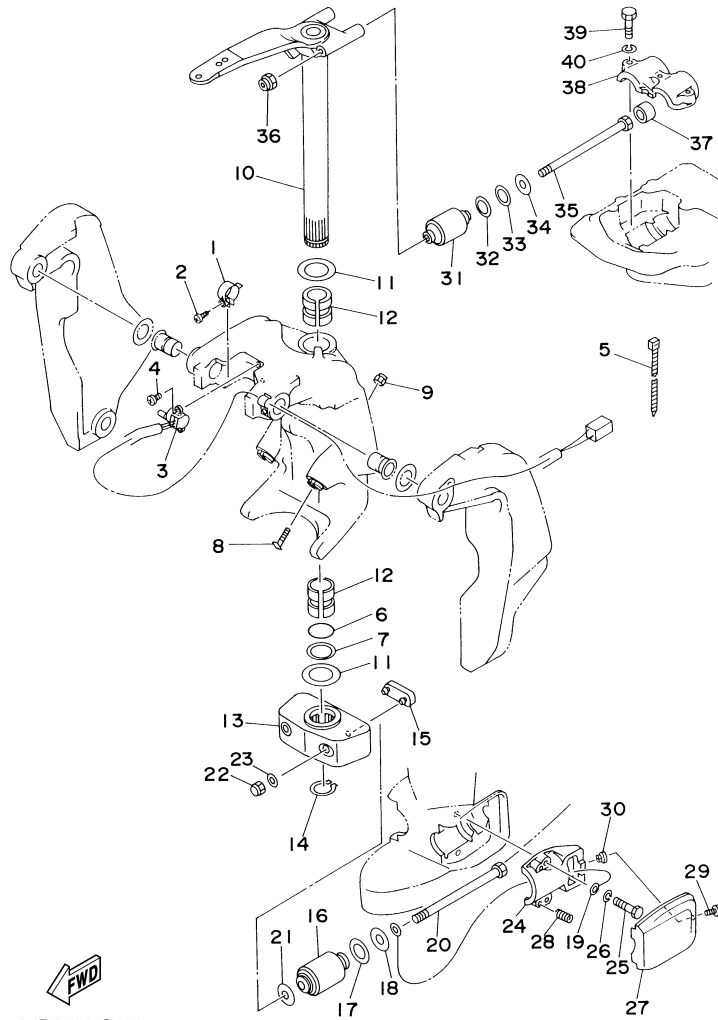

115TLR 0406 / BRACKET 2

64D3100-C180

©2014 Yamaha Motor Corporation, U.S.A. All rights reserved.

Part List

115TLR 0406 / BRACKET 2

REF - NO	PART NUMBER	PART NAME	QUANTITY	REMARKS
1	64E-43139-02-00	CAM, TRIM SENDER	1	
2	97780-60525-00	SCREW, TAPPING	1	
3	67H-83672-00-00	TRIM SENDER	1	
4	97885-06016-00	SCREW, PAN HEAD	2	
5	90465-11M10-00	CLAMP	3	
6	93210-37MH7-00	O-RING	1	
7	90202-40M47-00	WASHER, PLATE	1	
8	61A-43376-00-00	BOLT, THRUST RECEIVER	2	
9	95780-10300-00	NUT, FLANGE	2	
10	6E5-42510-A1-8D	STEERING BRACKET ASSY	1	L(20.3")
11	90201-38M60-00	WASHER, PLATE	2	
12	90386-38M32-00	BUSH	2	
13	6G5-44551-01-8D	HOUSING, LOWER MOUNT RUBBER	1	
14	93410-37M04-00	CIRCLIP	1	
15	6E5-44575-00-00	DAMPER, LOWER MOUNT RUBBER	1	
16	6E5-44555-00-94	MOUNT DAMPER, LOWER SIDE	2	
17	90202-32M19-00	WASHER, PLATE	2	
18	90201-16M55-00	WASHER, PLATE	2	
19	6E5-82149-00-00	WIRE, LEAD 3	1	
20	90109-14M34-00	BOLT	2	
21	90201-15M58-00	WASHER, PLATE	2	
22	95380-14800-00	NUT	2	
23	92995-14600-00	WASHER	2	
24	6E5-44552-01-94	HOUSING, LOWER MOUNT RUBBER	2	
25	97095-10045-00	BOLT	4	
26	92995-10100-00	WASHER	4	
27	6E5-44553-01-8D	COVER, LOWER MOUNT	2	
28	90501-16M28-00	SPRING, COMPRESSION	4	
29	97885-06016-00	SCREW, PAN HEAD	2	
30	90179-06066-00	NUT	2	
31	6E5-44514-00-94	MOUNT DAMPER, UPPER SIDE	2	
32	90201-26M57-00	WASHER, PLATE	2	
33	90202-26M18-00	WASHER, PLATE	2	
34	90201-14M56-00	WASHER, PLATE	2	
35	90109-12007-00	BOLT	2	
36	90185-12M12-00	NUT, SELF-LOCKING	2	
37	663-44575-00-00	DAMPER, LOWER MOUNT RUBBER	2	
38	6E5-44511-00-5B	COVER, UPPER MOUNT	1	
39	97095-10045-00	BOLT	3	
40	92995-10100-00	WASHER	3