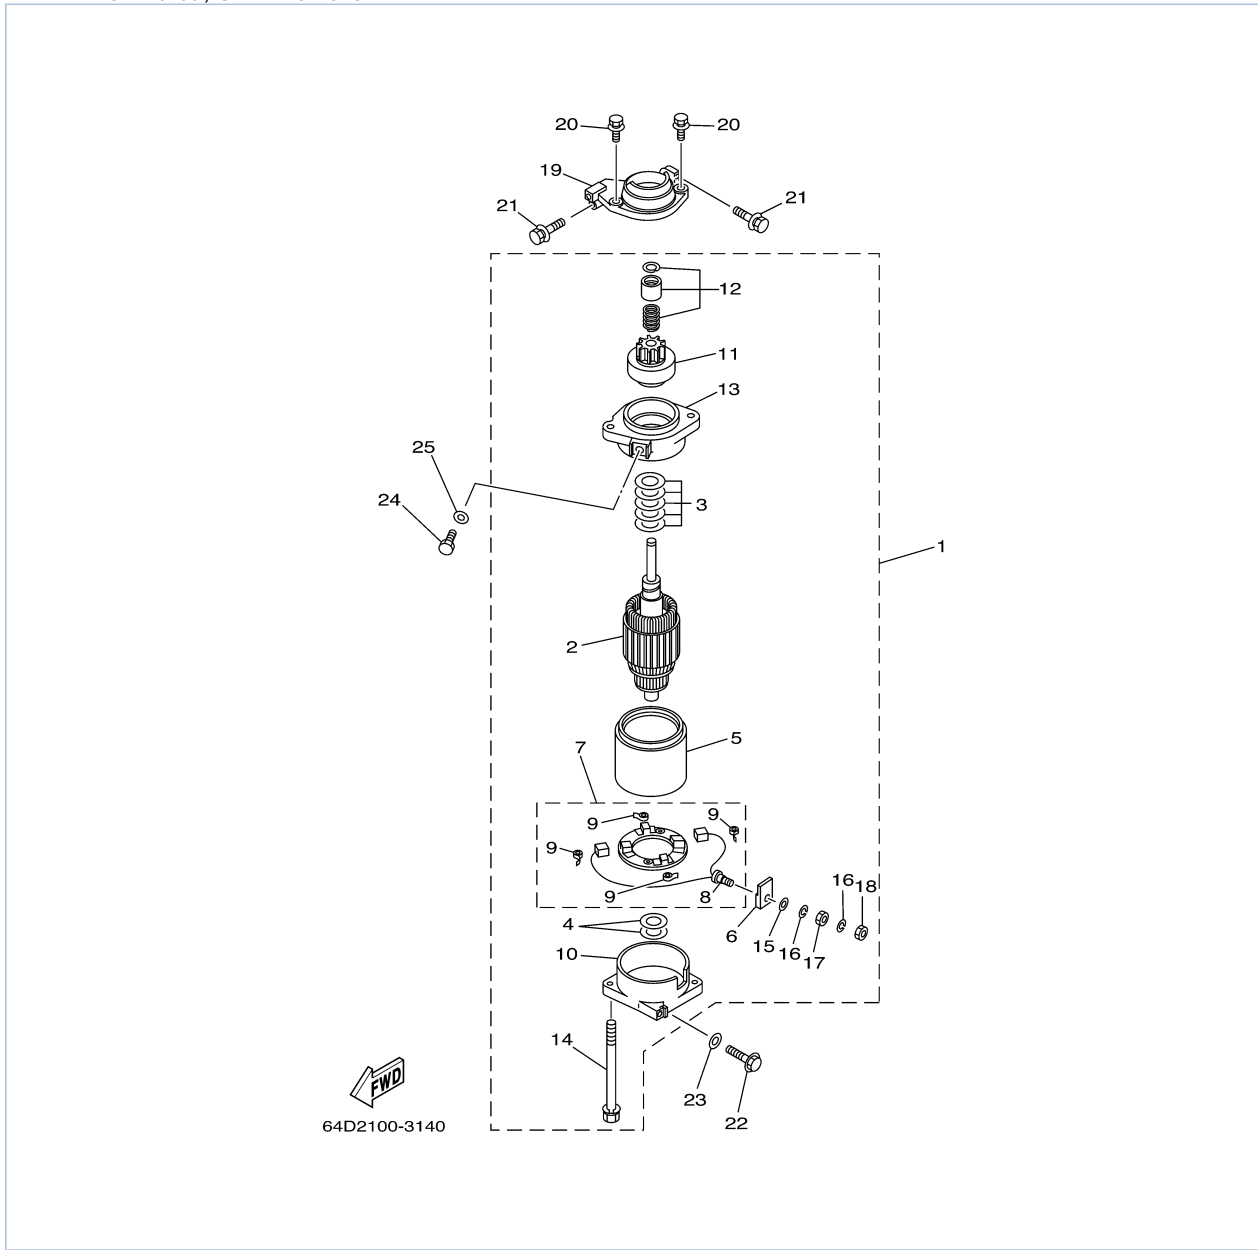

115TLR 0406 / STARTING MOTOR

64D2100-3140

©2014 Yamaha Motor Corporation, U.S.A. All rights reserved.

Part List

115TLR 0406 / STARTING MOTOR

REF - NO	PART NUMBER	PART NAME	QUANTITY	REMARKS
1	6N7-81800-10-00	STARTING MOTOR ASSY	1	
2	6N7-81850-10-00	.ARMATURE ASSY	1	
3	61A-81809-00-00	.WASHER KIT	1	
4	61A-81824-00-00	.WASHER 2	2	
5	6N7-81810-00-00	.STATOR ASSY	1	
6	6K7-8182G-10-00	.BUSH, TERMINAL	1	
7	6N7-81840-00-00	.BRUSH HOLDER ASSY	1	
8	6N7-81801-00-00	..BRUSH SET	1	
9	6N7-81813-00-00	..SPRING, BRUSH	4	
10	6N7-81820-10-00	.REAR BRACKET ASSY	1	
11	6N7-81807-00-00	.GEAR ASSY, STARTING MOTOR	1	
12	6N7-81857-00-00	.RETAINER	1	
13	6N7-81830-00-00	.FRONT BRACKET ASSY	1	
14	6K7-81826-10-00	.BOLT	2	
15	6E5-8182E-10-00	.WASHER	1	
16	6E5-8182F-10-00	.WASHER	2	
17	6E5-8182A-10-00	.NUT	1	
18	6E5-8182K-10-00	.NUT	1	
19	6R3-81822-00-94	BRACKET, STARTING MOTOR	1	
20	90119-08M76-00	BOLT, WITH WASHER	2	
21	90119-08M77-00	BOLT, WITH WASHER	2	
22	90119-08M57-00	BOLT, WITH WASHER	1	
23	92990-08600-00	..WASHER, PLATE	1	
24	97095-08016-00	BOLT	1	
25	92995-08600-00	WASHER	1