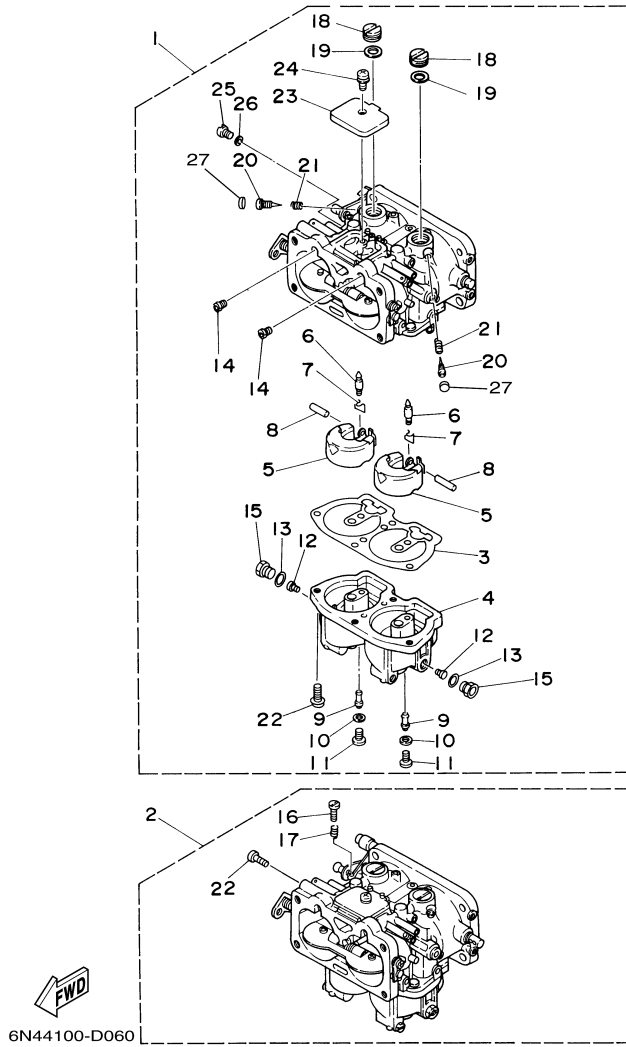

115TLR 0406 / CARBURETOR

©2014 Yamaha Motor Corporation, U.S.A. All rights reserved.

Part List

115TLR 0406 / CARBURETOR

REF - NO	PART NUMBER	PART NAME	QUANTITY	REMARKS
1	6N6-14301-00-00	CARBURETOR ASSY 1	1	
2	6N6-14302-00-00	CARBURETOR ASSY 2	1	
3	64D-14384-01-00	.GASKET, FLOAT CHAMBER	2	
4	64D-14381-00-00	.BODY, FLOAT CHAMBER	2	
5	6E5-14385-02-00	.FLOAT	4	
6	6E5-14546-00-00	.VALVE, NEEDLE	4	
7	6E5-14159-00-00	.CLIP	4	
8	6E5-14386-02-00	.PIN, FLOAT	4	
9	64D-1492F-39-00	.JET, AIR SLOW (#78)	4	
10	61U-14959-00-00	.GASKET	4	
11	64D-14394-00-00	.VALVE, DRAIN	4	
12	64D-1492E-88-00	.JET, MAIN (#176)	4	
13	6E5-14398-00-00	.GASKET	4	
14	61A-1492H-12-00	.JET, SLOW AIR BLEED (#60)	4	
15	61A-14383-01-00	.SCREW, DRAIN	4	
16	6E5-14321-00-00	.SCREW, THROTTLE	1	#2
17	6J8-14334-00-00	.SPRING, THROTTLE	1	#2
18	6E5-14328-01-00	.PLUG	4	
19	6E5-14979-00-00	.GASKET	4	
20	6E5-14323-03-00	.SCREW, AIR ADJUSTING	4	
21	6E5-14223-00-00	.SPRING, AIR ADJUSTING	4	
22	97980-05116-00	.SCREW, WITH WASHER	9	
23	6E5-14527-01-00	.PLATE	2	
24	97980-05108-00	.SCREW, WITH WASHER	2	
25	6E5-14324-00-00	.SCREW, FLAT HEAD	2	
26	6J8-14995-00-00	.GASKET	2	
27	64E-1432A-00-00	.PLUG	4