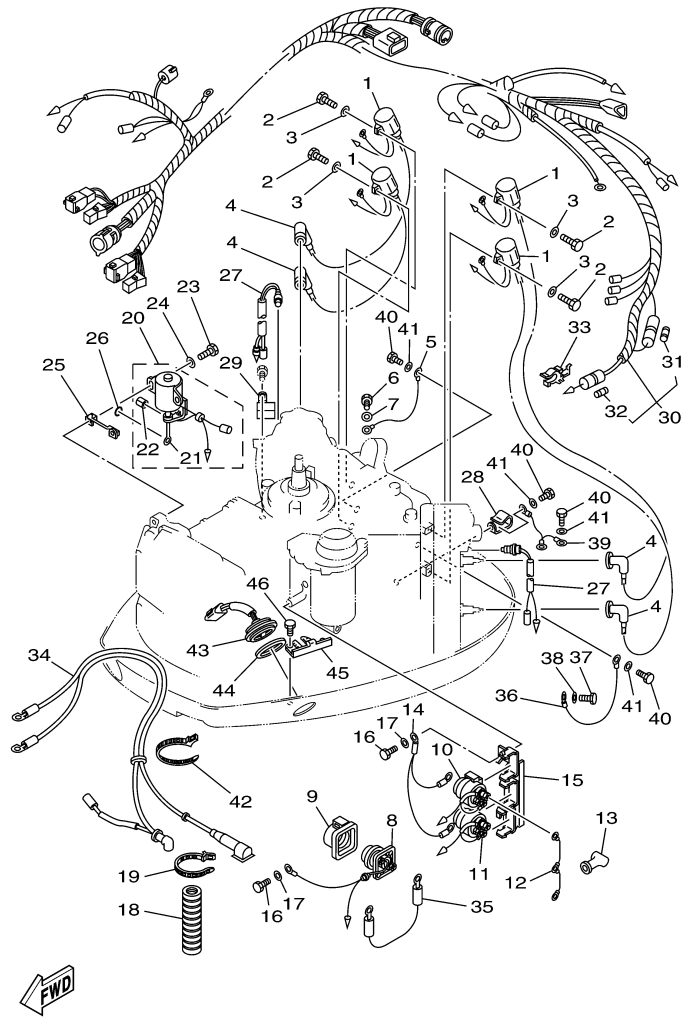

115TLR 0406 / ELECTRICAL 2

6N43110-C130

©2014 Yamaha Motor Corporation, U.S.A. All rights reserved.

Part List

115TLR 0406 / ELECTRICAL 2

REF - NO	PART NUMBER	PART NAME	QUANTITY	REMARKS
1	6R3-85570-01-00	IGNITION COIL ASSY	4	
2	97095-06020-00	BOLT	4	
3	92995-06600-00	WASHER	4	
4	6G1-82370-21-00	PLUG CAP ASSY	4	
5	662-82519-00-00	WIRE, EARTH LEAD	1	
6	97095-06012-00	BOLT	1	
7	92995-06600-00	WASHER	1	
8	61A-81941-00-00	STARTER RELAY ASSY	1	
9	689-81952-10-00	HOLDER, RELAY	1	
10	6E5-81950-00-00	RELAY ASSY	1	
11	6E5-8195A-00-00	RELAY ASSY	1	
12	6G5-87149-10-00	CONNECTOR	1	
13	6G5-82119-00-00	COVER, LEAD WIRE	2	
14	6E5-82116-00-00	WIRE, MINUS LEAD	1	
15	6E5-81948-22-00	BRACKET	1	
16	97095-06016-00	BOLT	2	
17	92995-06600-00	WASHER	2	
18	6N7-83557-00-00	TUBE (I.DIA:22MM)	1	
19	90465-13M18-00	CLAMP	1	
20	6N7-86110-00-00	SOLENOID	1	
21	6N7-86116-00-00	.WIRE, PULL	1	
22	91609-30010-00	.PIN, SPRING	1	
23	97095-06030-00	BOLT	2	
24	92995-06600-00	WASHER	2	
25	6N7-86112-00-00	STAY, SOLENOID	1	
26	93210-03261-00	O-RING	1	
27	688-82560-10-00	THERMO SWITCH ASSY	2	
28	90465-05M87-00	CLAMP	1	
29	90465-08M89-00	CLAMP	1	
30	6N7-82590-40-00	WIRE HARNESS ASSY	1	
31	663-82151-00-00	.FUSE (12V-20A)	1	
32	705-82151-00-00	.FUSE (30A)	1	
33	6G5-82152-00-00	HOLDER, FUSE	2	
34	6R3-82105-J1-00	BATTERY CABLE	1	
35	6E5-82117-01-00	WIRE, LEAD	1	
36	6R3-82519-00-00	WIRE, EARTH LEAD	1	
37	97095-06012-00	BOLT	1	
38	92995-06600-00	WASHER	1	
39	6E5-82531-10-00	WIRE, LEAD	1	
40	97095-06012-00	BOLT	4	
41	92995-06600-00	WASHER	4	
42	90465-13M18-00	CLAMP	1	
43	6R3-82563-00-00	TRIM & TILT SWITCH ASSY	1	
44	6E5-82587-00-00	GASKET	1	
45	6R3-83614-00-00	BRACKET	1	
46	97095-06012-00	BOLT	2