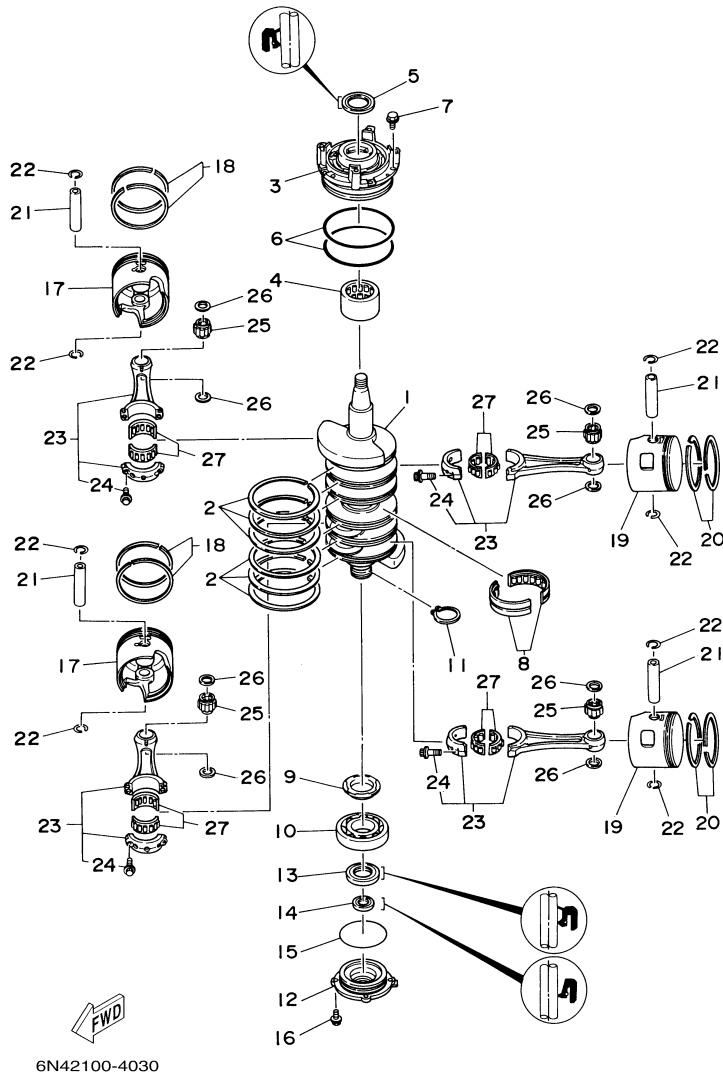

115TLR 0406 / CRANKSHAFT PISTON

©2014 Yamaha Motor Corporation, U.S.A. All rights reserved.

Part List

115TLR 0406 / CRANKSHAFT PISTON

REF - NO	PART NUMBER	PART NAME	QUANTITY	REMARKS
1	6N7-11411-01-00	CRANKSHAFT	1	
2	6E5-11447-00-00	SEAL, CRANK	6	
3	6R3-15163-00-1S	HOUSING, BEARING 1	1	
4	93311-940U3-00	BEARING	1	
5	93102-40M14-00	.OIL SEAL	1	
6	93211-04001-00	.O-RING	2	
7	90119-06MA2-00	BOLT, WITH WASHER	3	
8	93310-954U1-00	BEARING	1	
9	6R3-11536-00-00	GEAR, DRIVE	1	
10	93306-208U0-00	BEARING	1	
11	93410-40M03-00	CIRCLIP	1	
12	6G5-15359-00-94	HOUSING, OIL SEAL	1	
13	93102-35M13-00	OIL SEAL	1	
14	93101-22M15-00	.OIL SEAL	1	
15	93210-74M35-00	.O-RING	1	
16	90119-06MA2-00	BOLT, WITH WASHER	4	
17	6R5-11635-11-00	PISTON (0.25MM O/S)	2	AP
17	6R5-11631-11-93	PISTON (STD)	2	
17	6R5-11636-11-00	PISTON (0.50MM O/S)	2	AP
18	64D-11603-02-00	PISTON RING SET (STD)	2	
18	64D-11604-02-00	PISTON RING SET (0.25MM O/S)	2	AP
18	64D-11605-02-00	PISTON RING SET (0.50MM O/S)	2	AP
19	6R5-11645-11-00	PISTON 2 (0.25MM O/S)	2	AP
19	6R5-11646-11-00	PISTON 2 (0.50MM O/S)	2	AP
19	6R5-11642-11-93	PISTON 2 (STD)	2	
20	64D-11603-02-00	PISTON RING SET (STD)	2	
20	64D-11604-02-00	PISTON RING SET (0.25MM O/S)	2	AP
20	64D-11605-02-00	PISTON RING SET (0.50MM O/S)	2	AP
21	6R5-11633-10-00	PIN, PISTON	4	
22	6R5-11634-10-00	CLIP, PISTON PIN	8	
23	6R5-11650-10-00	CONNECTING ROD ASSY	4	
24	90109-08022-00	.BOLT	2	
25	93310-32337-00	BEARING	4	
26	90201-23M01-00	WASHER, PLATE	8	
27	93310-836U0-00	BEARING	4	