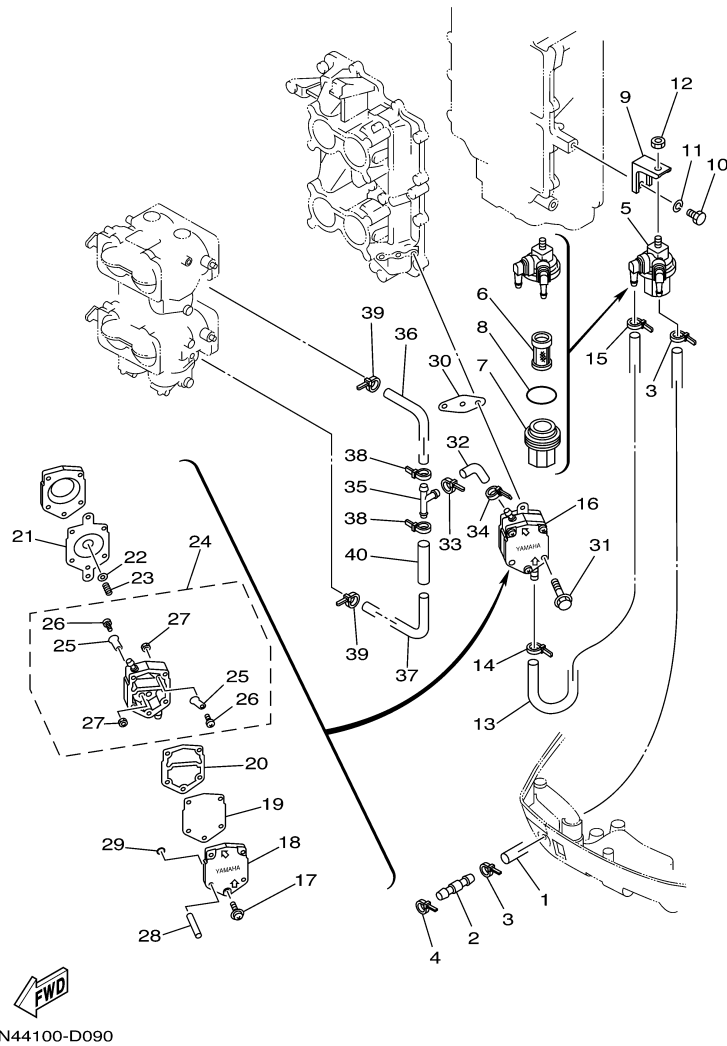

115TLR 0406 / FUEL

©2014 Yamaha Motor Corporation, U.S.A. All rights reserved.

Part List

115TLR 0406 / FUEL

REF - NO	PART NUMBER	PART NAME	QUANTITY	REMARKS
1	6R3-24313-20-00	PIPE 3 (L2820)	1	
2	6R3-24377-10-00	PIPE, JOINT 2	1	
3	90465-11M10-00	CLAMP	2	
4	90465-11M10-00	CLAMP	1	
5	6R3-24560-00-00	FILTER ASSY	1	
6	6R3-24563-00-00	.ELEMENT, FILTER	1	
7	61N-24521-00-00	.CUP, FILTER	1	
8	93210-32738-00	.O-RING	1	
9	6E5-24566-00-00	BRACKET, FILTER	1	
10	97013-06014-00	BOLT	1	
11	92903-06100-00	WASHER, SPRING	1	
12	95380-08600-00	NUT	1	
13	6E5-24314-00-00	PIPE 4	1	
14	90465-11M10-00	CLAMP	1	
15	90465-11M10-00	CLAMP	1	
16	6E5-24410-04-00	FUEL PUMP ASSY	1	
17	6E5-24444-01-00	.SCREW	3	
18	6E5-24413-01-00	.BODY 2	1	
19	6E5-24471-01-00	.DIAPHRAGM	1	
20	6E5-24435-01-00	.GASKET, BODY 2	1	
21	6E5-24411-01-00	.DIAPHRAGM	1	
22	648-24424-00-00	.SEAT, SPRING	1	
23	6E5-24423-00-00	.SPRING, DIAPHRAGM	1	
24	6E5-24412-11-00	.BODY 1	1	
25	6A0-24421-01-00	..VALVE, CHECK	4	
26	6A0-14325-00-00	..SCREW, PAN HEAD	4	
27	95380-03600-00	..NUT	4	
28	6E5-24492-00-00	.BUSH, FUEL PUMP	2	
29	6E5-24486-00-00	.O-RING	2	
30	650-24431-A0-00	GASKET, FUEL PUMP 1	1	
31	97595-06550-00	BOLT, WITH WASHER	2	
32	6G5-24316-10-00	PIPE 6	1	
33	90465-11M10-00	CLAMP	1	
34	90465-11M10-00	CLAMP	1	
35	6E5-24376-10-00	PIPE, JOINT 1	1	
36	6G5-24318-10-00	PIPE, OVERFLOW	1	
37	6G5-24319-10-00	PIPE, OIL	1	
38	90465-11M10-00	CLAMP	2	
39	90465-11M10-00	CLAMP	2	
40	90446-15M07-00	HOSE (L60)	1	

Part Notes

115TLR 0406 / FUEL

PART NUMBER	NOTE TEXT
650-24431-A0-00	OEM: This part number is among the Top 100 Most Popular Marine Maintenance Parts as of March 2014.

©2014 Yamaha Motor Corporation, U.S.A. All rights reserved.