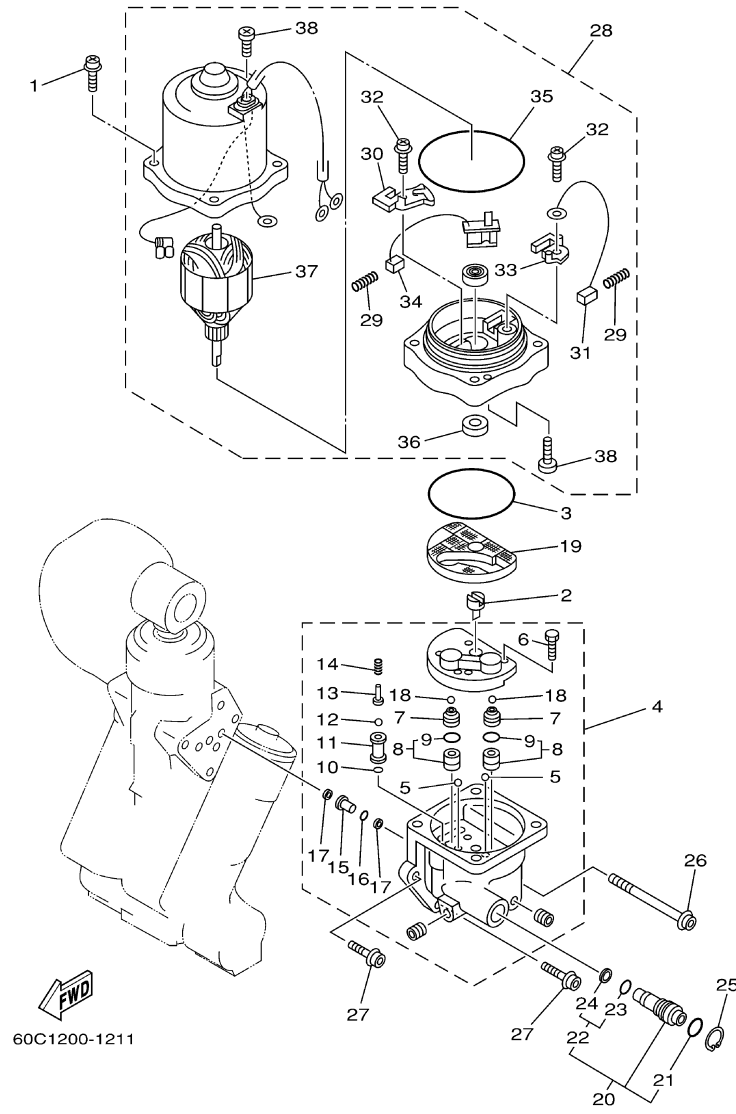

115TLR 0406 / POWER TRIM TILT ASSY 2

©2014 Yamaha Motor Corporation, U.S.A. All rights reserved.

Part List

115TLR 0406 / POWER TRIM TILT ASSY 2

REF - NO	PART NUMBER	PART NAME	QUANTITY	REMARKS
1	64E-4388E-10-00	BOLT ,SCREW (L:14MM)	4	
2	64E-43831-00-00	CONNECTOR, SHAFT	1	
3	64E-43868-00-00	O-RING	1	
4	64E-43830-00-00	GEAR PUMP ASSY	1	
5	72X-43858-00-00	.BALL	2	
6	64E-43843-00-00	.SCREW, VALVE LOCK	4	
7	64E-43841-00-00	.PISTON, SHUTTLE	2	
8	64E-43802-00-00	.VALVE SUB ASSY	2	
9	6E5-43896-00-00	..O-RING	1	
10	6G5-43863-00-00	.O-RING	1	
11	64E-43851-00-00	.SEAT, RELIEF VALVE	1	
12	64E-43858-00-00	.BALL	1	
13	64E-43859-00-00	.PIN, VALVE SUPPORT	1	
14	64E-43855-00-00	.SPRING, UP RELIEF	1	
15	64E-43850-00-00	.VALVE SUB ASSY	1	
16	64E-43865-00-00	.O-RING	1	
17	64E-43816-00-00	.FILTER 1	2	
18	64E-43858-00-00	.BALL	2	
19	64E-43817-10-00	FILTER 2	1	
20	64E-43860-00-00	MANUAL VALVE SUB-ASSY	1	
21	72X-85075-L0-00	.O-RING	1	
22	64E-43827-00-00	.RING SET	1	
23	64E-4387A-00-00	..O-RING	1	
24	64E-43873-00-00	..RING, BACK UP	1	
25	64E-43875-00-00	RING, SNAP	1	
26	64E-43879-10-00	SCREW, WITH WASHER	1	
27	64E-43879-00-00	SCREW, WITH WASHER	2	
28	64E-43880-02-00	MOTOR ASSY	1	
29	6H1-4386K-10-00	.SPRING, BRUSH	2	
30	64E-4380J-00-00	.HOLDER, BRUSH	1	
31	64E-43891-00-00	.BRUSH 1	1	
32	97607-04310-00	..SCREW, WITH WASHER	2	
33	64E-4380F-00-00	.HOLDER, BRUSH 2	1	
34	64E-43892-00-00	.BREAKER COMP (BRUSH 2)	1	
35	6G5-43865-00-00	.O-RING	1	
36	93102-08M43-00	.OIL SEAL	1	
37	64E-43805-00-00	.ARMATURE ASSY	1	
38	64E-43843-10-00	.SCREW, VALVE LOCK	3