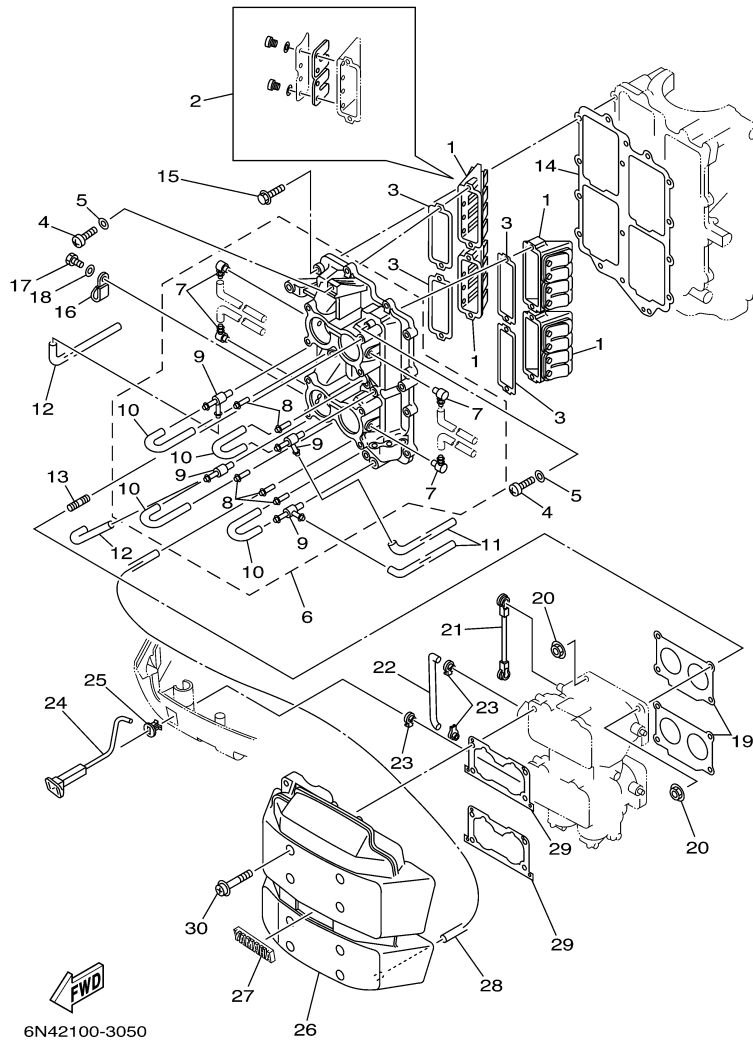

115TLR 0406 / INTAKE

©2014 Yamaha Motor Corporation, U.S.A. All rights reserved.

Part List

115TLR 0406 / INTAKE

REF - NO	PART NUMBER	PART NAME	QUANTITY	REMARKS
1	6E5-13610-00-00	REED VALVE ASSY	4	
2	6E5-W0004-00-00	.REED SET	1	
3	6E5-13621-A1-00	.GASKET, VALVE SEAT	4	
4	97880-05025-00	SCREW, PAN HEAD	8	
5	92990-05600-00	WASHER, PLATE	8	
6	6E5-13641-11-1S	MANIFOLD 1	1	
7	6E5-13552-01-00	.NOZZLE	4	
8	624-14485-00-00	.PIPE, JOINT	5	
9	6E5-11370-01-00	.CHECK VALVE ASSY	4	
10	90445-07M28-00	.HOSE (L70)	4	
11	90445-07M24-00	HOSE (L240)	2	
12	90445-07M46-00	HOSE (L360)	2	
13	90116-06M30-00	BOLT, STUD	8	
14	6E5-13645-A1-00	GASKET, MANIFOLD 1	1	
15	90119-06MA3-00	BOLT, WITH WASHER	12	
16	90465-06M86-00	.CLAMP	1	
17	97095-06012-00	BOLT	1	
18	92995-06600-00	WASHER	1	
19	6E5-14198-A2-00	.GASKET	2	
20	90179-06M28-00	NUT	8	
21	6E5-41217-01-00	ROD, ACCEL. LEVER	1	
22	6E5-41256-01-00	ROD, CHOKE 1	1	
23	661-41262-02-00	JOINT, CHOKE LEVER	3	
24	6N7-41271-00-00	KNOB, CHOKE	1	
25	689-41273-00-00	GROMMET	1	
26	6N7-14440-01-00	SILENCER ASSY, INTAKE	1	
27	6E5-1441K-00-00	EMBLEM	1	
28	90445-07258-00	HOSE (L200)	1	
29	6K7-14483-00-00	GASKET	2	
30	90159-06M14-00	SCREW, WITH WASHER	8