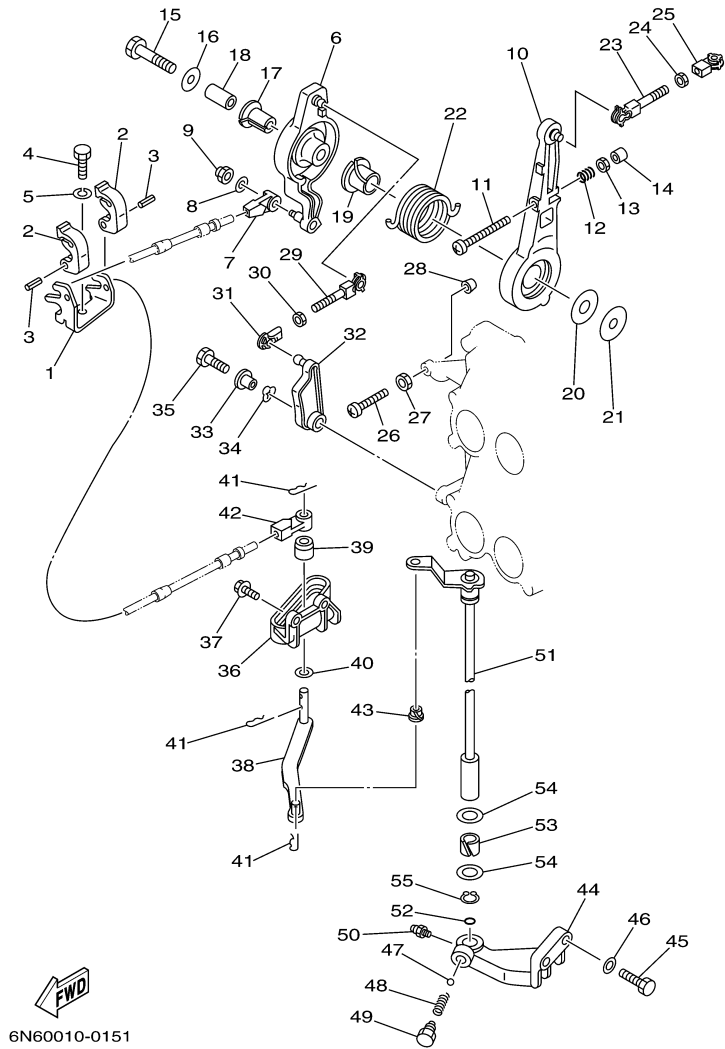

115TLR 0406 / OIL PUMP

6N60010-4070

©2014 Yamaha Motor Corporation, U.S.A. All rights reserved.

Part List

115TLR 0406 / OIL PUMP

REF - NO	PART NUMBER	PART NAME	QUANTITY	REMARKS
1	6N6-13200-00-00	OIL INJECTION PUMP ASSY	1	
2	6R3-13471-00-00	.PLUG, DRAIN	1	
3	6L2-13475-00-00	.GASKET	1	
4	93210-19MA7-00	.O-RING	1	
5	90109-06M40-00	BOLT	1	
6	90109-06M39-00	BOLT	1	
7	6N7-13416-00-00	PIPE, OIL 1	1	
8	90465-11M10-00	CLAMP	2	
9	90445-07M89-00	HOSE (L310)	2	
10	90445-07196-00	HOSE (L160)	1	
11	90445-07M72-00	HOSE (L250)	1	
12	6R3-13183-10-00	VALVE, CHECK	4	
13	90445-07M87-00	HOSE (L110)	4	
14	90464-07M06-00	CLAMP	1	
15	90468-07M02-00	CLIP	16	
16	6R3-11537-00-00	GEAR, DRIVEN	1	
17	6R3-13117-00-00	COLLAR, DISTANCE	1	
18	93210-13M04-00	O-RING	1	
19	90202-08M44-00	WASHER, PLATE	1	
20	6R3-41241-00-00	ROD, LINK	1	
21	6H1-41237-00-00	JOINT, LINK	1	
22	95380-05600-00	NUT	1	
23	6R5-41237-00-00	JOINT, LINK	1	
24	90468-05M03-00	CLIP	1	
25	90202-05088-00	WASHER, PLATE	1	
26	6E5-14276-01-00	LEVER	1	
27	91690-30016-00	PIN, SPRING	1	

54	6R3-12572-00-00	.ADAPTER	1	
55	6R3-12580-00-00	.JOINT ASSY	1	
56	90445-11M35-00	.HOSE (L540)	1	
57	90465-11M10-00	.CLAMP	1	
58	90465-11M10-00	CLAMP	1	
59	6G5-42791-10-00	MARK 1	1	

Part Notes

115TLR 0406 / BOTTOM COWLING

PART NUMBER	NOTE TEXT
92990-06600-00 	OEM: This part number is among the Top 100 Most Popular Marine Maintenance Parts as of March 2014.

©2014 Yamaha Motor Corporation, U.S.A. All rights reserved.

115TLR 0406 / CONTROL