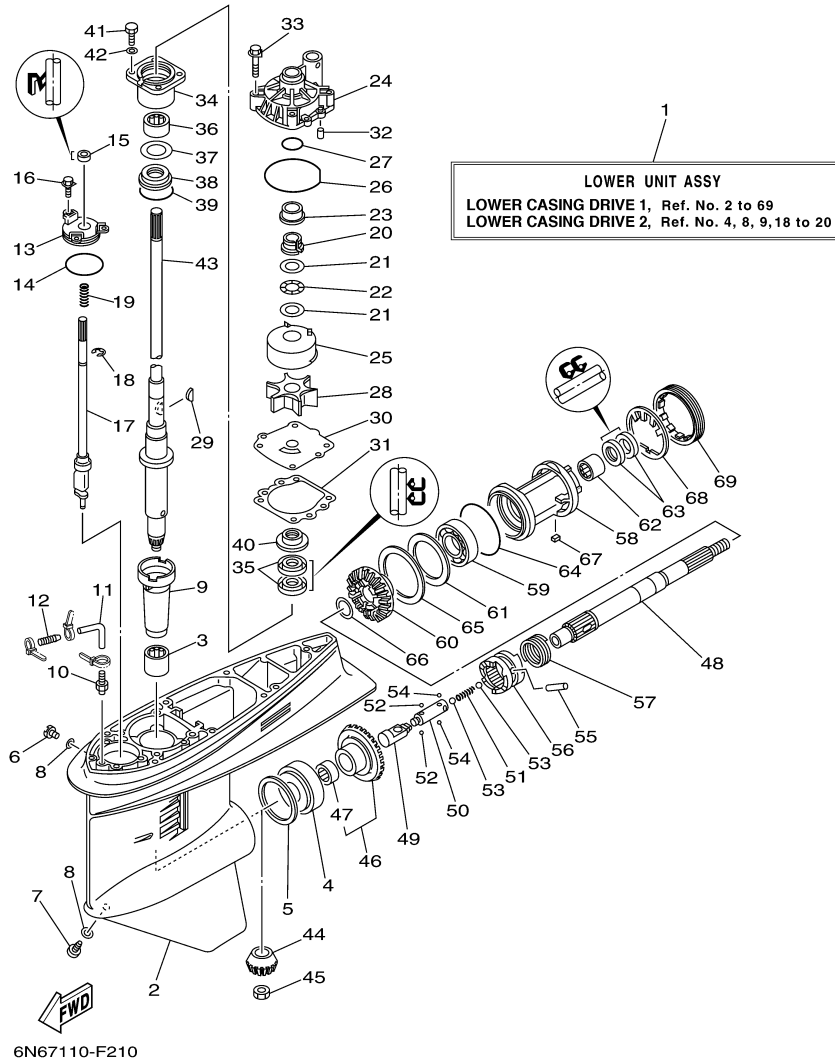

115TLR 0406 / LOWER CASING DRIVE 1

©2014 Yamaha Motor Corporation, U.S.A. All rights reserved.

Part List

115TLR 0406 / LOWER CASING DRIVE 1

REF - NO	PART NUMBER	PART NAME	QUANTITY	REMARKS
1	6E5-45300-17-8D	LOWER UNIT ASSY	1	L (20.3")
2	6E5-45301-05-8D	CASING, LOWER	1	
3	93315-628U9-00	BEARING	1	
4	93332-000U7-00	BEARING	1	
5	6E5-45567-10-00	SHIM (T:0.12MM)	1	UR
5	6E5-45567-01-00	SHIM (T:0.10MM)	1	UR
5	6E5-45567-20-00	SHIM (T:0.15MM)	1	UR
5	6E5-45567-60-00	SHIM (T:0.50MM)	1	UR
5	6E5-45567-50-00	SHIM (T:0.40MM)	1	UR
5	6E5-45567-30-00	SHIM (T:0.18MM)	1	UR
5	6E5-45567-40-00	SHIM (T:0.30MM)	1	UR
6	90340-08002-00	PLUG, STRAIGHT SCREW	1	
7	688-45341-10-00	PLUG, DRAIN	1	
8	90430-08020-00	.GASKET	2	
9	6E5-45536-00-00	SLEEVE, DRIVE SHAFT	1	
10	6E5-45378-00-00	NIPPLE, HOSE	1	
11	90445-07ME8-00	HOSE (L80)	1	L(20.3")
12	6E5-83558-10-00	END, NIPPLE	1	
13	6E5-45321-00-00	PLATE	1	
14	93210-58144-00	.O-RING	1	
15	93106-09014-00	.OIL SEAL	1	
16	90119-06M10-00	BOLT, WITH WASHER	3	
17	6E5-44150-02-00	SHIFT CAM ASSY	1	
18	99001-08600-00	CIRCLIP	1	
19	90501-11M10-00	SPRING, COMPRESSION	1	
20	61A-45538-00-00	SPACER 1	1	
21	90201-22M01-00	WASHER, PLATE	2	
22	90206-22M19-00	WASHER, WAVE	1	
23	61A-45527-00-00	COLLAR, DRIVE SHAFT	1	
24	61A-44311-01-00	HOUSING, WATER PUMP	1	
25	61A-44322-02-00	.INSERT, CARTRIDGE	1	
26	93210-86M38-00	.O-RING	1	
27	93210-37160-00	.O-RING	1	
28	6E5-44352-01-00	.IMPELLER	1	
29	90280-04M05-00	.KEY, WOODRUFF	1	
30	6E5-44323-00-00	OUTER PLATE, CARTRIDGE	1	
31	6E5-44315-A0-00	.GASKET, WATER PUMP	1	
32	93606-12019-00	.PIN, DOWEL	2	
33	90119-08M14-00	.BOLT, WITH WASHER	4	
34	6E5-45331-00-94	HOUSING, BEARING	1	
35	93101-28M16-00	.OIL SEAL	2	
36	93317-330U2-00	BEARING	1	
37	6E5-45587-01-00	SHIM (T:0.10MM)	1	UR
37	6E5-45587-10-00	SHIM (T:0.12MM)	1	UR
37	6E5-45587-20-00	SHIM (T:0.15MM)	1	UR
37	6E5-45587-30-00	SHIM (T:0.18MM)	1	UR
37	6E5-45587-40-00	SHIM (T:0.30MM)	1	UR
37	6E5-45587-50-00	SHIM (T:0.40MM)	1	UR
37	6E5-45587-60-00	SHIM (T:0.50MM)	1	UR
38	93341-930V2-00	BEARING	1	
39	93210-55M14-00	.O-RING	1	
40	6E5-45344-00-00	COVER, OIL SEAL	1	
41	97095-08025-00	BOLT	4