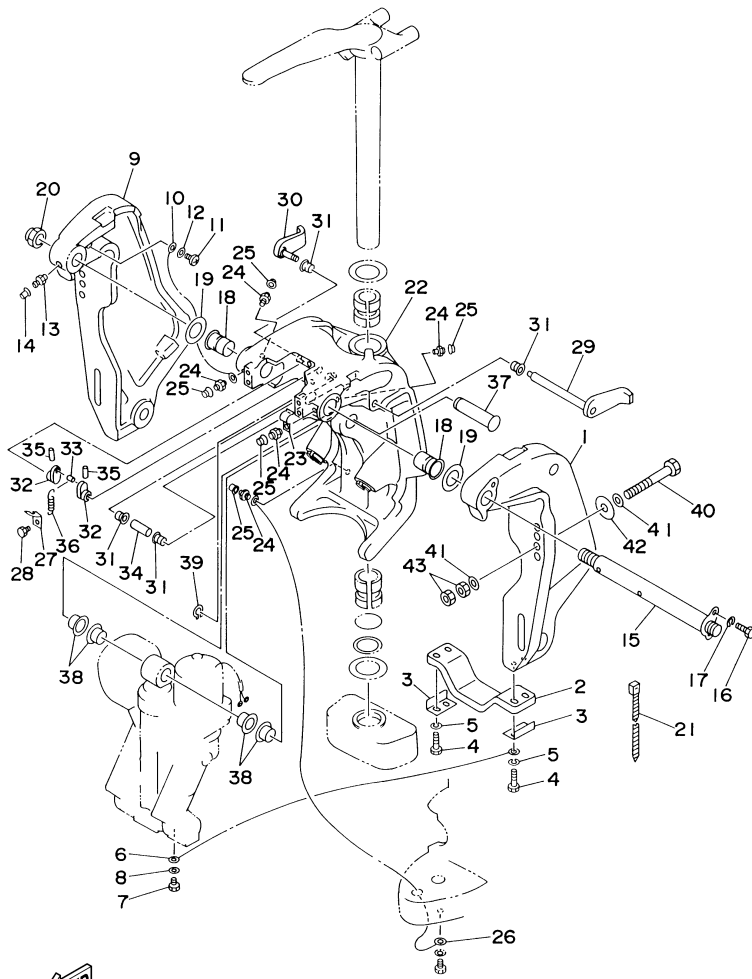

52	93210-09165-00	O-RING	1	
53	90386-16M66-00	BUSH	1	
54	90202-16061-00	WASHER, PLATE	2	
55	93410-16006-00	CIRCLIP	1	

Part Notes

115TLR 0406 / CONTROL

PART NUMBER		NOTE TEXT
90468-18008-00		OEM: This part number is among the Top 100 Most Popular Marine Maintenance Parts as of March 2014.

©2014 Yamaha Motor Corporation, U.S.A. All rights reserved.

115TLR 0406 / BRACKET 1A

6N60010-7160

Part List

115TLR 0406 / BRACKET 1A

REF - NO	PART NUMBER	PART NAME	QUANTITY	REMARKS
1	64E-43111-02-8D	BRACKET, CLAMP 1	1	
2	6G5-45251-02-00	ANODE	1	
3	6G5-44526-00-00	PLATE	2	
4	97095-06030-00	BOLT	4	
5	92995-06100-00	WASHER, SPRING	4	
6	6E5-82148-00-00	WIRE, LEAD 4	1	
7	97095-06010-00	BOLT	1	
8	92995-06600-00	WASHER	1	
9	64E-43112-02-8D	BRACKET, CLAMP 2	1	
10	6E5-82148-00-00	WIRE, LEAD 4	1	
11	97880-06012-00	SCREW, PAN HEAD	1	
12	92990-06600-00	WASHER, PLATE	1	
13	93700-06M03-00	NIPPLE, GREASE	1	
14	663-45119-00-00	CAP, GREASE NIPPLE	1	AP
15	64E-43131-01-00	BOLT, CLAMP BRACKET	1	
16	97095-08020-00	BOLT	1	
17	92995-08100-00	WASHER	1	
18	90386-25M31-00	BUSH	2	
19	90201-26M59-00	WASHER, PLATE	2	
20	90185-22M11-00	NUT, SELF-LOCKING	1	
21	90465-11M10-00	CLAMP	1	
22	64E-43311-10-8D	BRACKET, SWIVEL 1	1	L (20.3)
23	90465-08M63-00	CLAMP	1	
24	93700-06M03-00	NIPPLE, GREASE	5	
25	663-45119-00-00	CAP, GREASE NIPPLE	5	AP
26	6E5-82147-00-00	WIRE, LEAD 5	1	L (20.3)
27	6G5-43144-00-00	HOOK, SPRING	1	
28	97095-06010-00	BOLT	1	
29	6G5-43181-02-00	LEVER, TILT STOP 1	1	
30	6G5-43185-02-00	LEVER, TILT STOP 2	1	
31	90386-10M16-00	BUSH	4	
32	6G5-43148-00-00	COLLAR, DISTANCE	2	
33	90249-06M19-00	PIN	1	
34	90387-10M05-00	COLLAR	1	
35	91690-30020-00	PIN, SPRING	2	
36	90506-14M24-00	SPRING, TENSION	1	
37	64E-43126-00-00	PIN, UPPER SHOCK MOUNT	1	
38	90386-22M98-00	BUSH	4	
39	93410-22M11-00	CIRCLIP	1	
40	90101-12M77-00	BOLT (L:150MM)	2	UR
40	90101-12M05-00	BOLT (L:130MM)	4	UR
41	90201-13M01-00	WASHER, PLATE	8	
42	90201-12M05-00	WASHER, PLATE	4	
43	95380-12600-00	NUT	8	