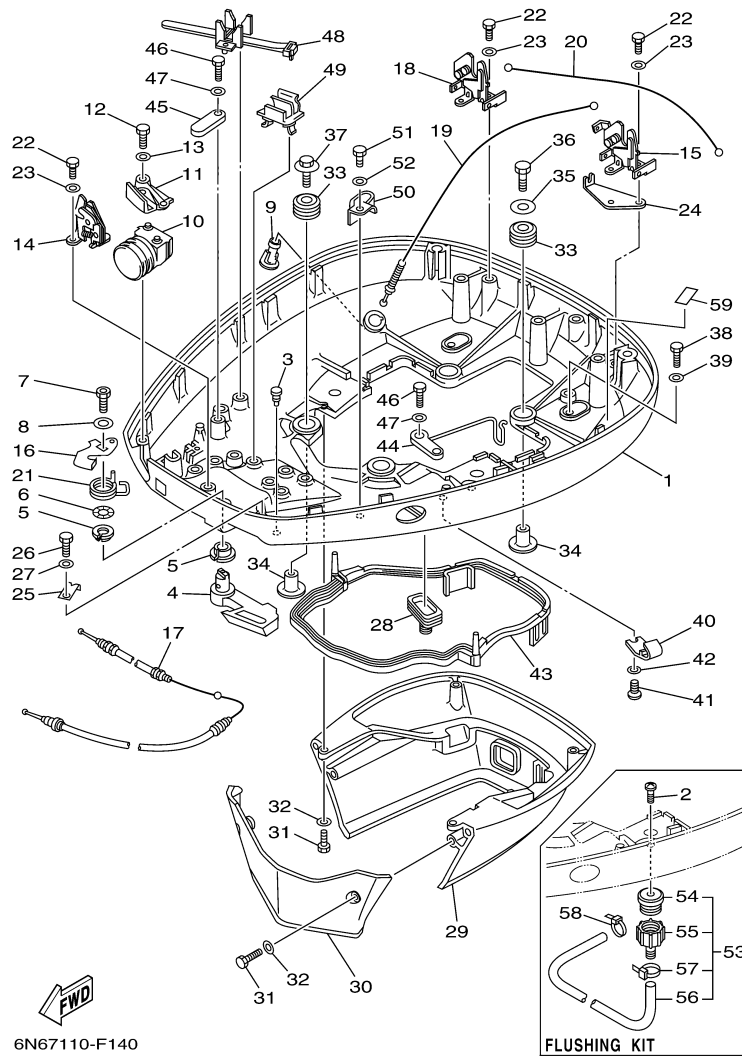

115TLR 0406 / BOTTOM COWLING

©2014 Yamaha Motor Corporation, U.S.A. All rights reserved.

Part List

115TLR 0406 / BOTTOM COWLING

REF - NO	PART NUMBER	PART NAME	QUANTITY	REMARKS
1	6N7-42711-43-8D	COWLING, BOTTOM 1	1	
2	90169-05M00-00	SCREW, TRUSS HEAD TAPPING	1	
3	6H4-42748-00-00	GROMMET	1	
4	6N7-42815-01-8D	LEVER, CLAMP	1	
5	90386-13M88-00	BUSH	2	
6	90206-13M10-00	WASHER, WAVE	1	
7	90109-08M45-00	BOLT	1	
8	92990-08200-00	WASHER, PLAIN	1	
9	6E5-44391-00-00	NIPPLE, HOSE	1	
10	6N7-42725-30-00	GROMMET	1	
11	6N7-42738-02-5B	PLATE, FITTING	1	
12	97095-06016-00	BOLT	2	
13	92995-06600-00	WASHER	2	
14	6R3-42824-00-00	BASE, CLAMP LEVER	1	
15	6R3-42811-01-00	STAY	1	
16	6R3-42816-00-00	LEVER, CLAMP	1	
17	6N7-42850-00-00	WIRE COMPLETE	1	
18	6R3-42811-10-00	STAY	1	
19	6N7-42850-10-00	WIRE COMPLETE	1	
20	6N7-42850-20-00	WIRE COMPLETE	1	
21	6R3-42813-00-00	SPRING, CLAMP LEVER	1	
22	97095-06016-00	BOLT	6	
23	92995-06600-00	WASHER	6	
24	6N7-42828-00-00	PLATE, CLAMP	1	
25	6R3-42828-00-00	PLATE, CLAMP	1	
26	97095-06010-00	BOLT	1	
27	92995-06600-00	WASHER	1	
28	688-42726-10-00	GROMMET	1	
29	6N7-42741-01-8D	APRON	1	
30	6R3-42771-01-8D	APRON	1	
31	97095-06020-00	BOLT	4	
32	92995-06600-00	WASHER	4	
33	90480-22M15-00	GROMMET	4	
34	90387-08M37-00	COLLAR	4	
35	90201-08M54-00	WASHER, PLATE	1	
36	97075-08035-00	BOLT	1	
37	90119-08M22-00	BOLT, WITH WASHER	3	
38	97095-06020-00	BOLT	2	
39	92995-06600-00	WASHER	2	
40	6E5-24367-10-00	CLAMP, FUEL PIPE 2	1	
41	90157-06M01-00	SCREW, PAN HEAD	1	
42	92990-06600-00	WASHER, PLATE	1	
43	6E5-42716-00-00	RUBBER, SEAL 1	1	
44	6K7-82588-00-00	PLATE	1	
45	6E5-82588-00-00	PLATE	1	
46	97095-06020-00	BOLT	2	
47	92995-06600-00	WASHER	2	
48	688-82594-00-00	CLAMP	1	
49	6E5-82594-00-00	CLAMP	4	
50	90465-12M25-00	CLAMP	1	
51	97095-06012-00	BOLT	1	
52	92995-06600-00	WASHER	1	
53	6R3-Y125J-70-00	FLUSHING KIT	1