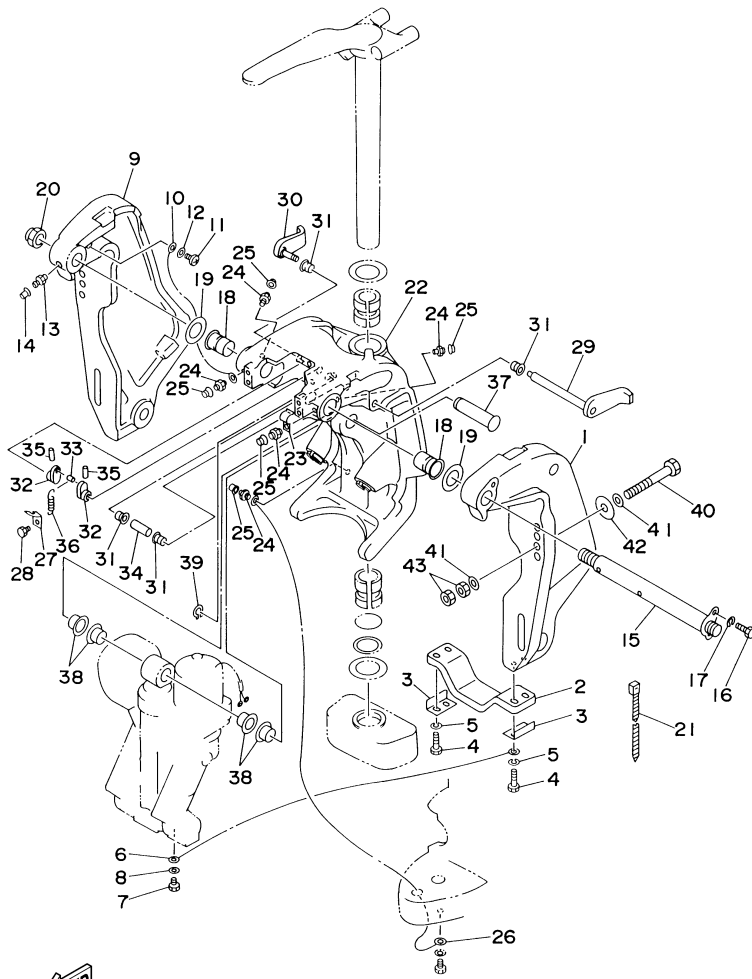

115TJRZ 2001 / BRACKET 1

6N60010-7160

©2014 Yamaha Motor Corporation, U.S.A. All rights reserved.

Part List

115TJRZ 2001 / BRACKET 1

REF - NO	PART NUMBER	PART NAME	QUANTITY	REMARKS
1	64E-43111-01-8D	BRACKET, CLAMP	1	
2	6G5-45251-01-00	ANODE	1	
3	6G5-44526-00-00	PLATE	2	
4	97095-06030-00	BOLT	4	
5	92995-06100-00	WASHER, SPRING	4	
6	6E5-82148-00-00	WIRE, LEAD 4	1	
7	97095-06010-00	BOLT	1	
8	92995-06600-00	WASHER	1	
9	64E-43112-01-8D	BRACKET, CLAMP	1	
10	6E5-82148-00-00	WIRE, LEAD 4	1	
11	97880-06012-00	SCREW, PAN HEAD	1	
12	92990-06600-00	WASHER, PLATE	1	
13	93700-06M03-00	NIPPLE, GREASE	1	
14	663-45119-00-00	CAP, GREASE NIPPLE	1	AP
15	64E-43131-01-00	BOLT, CLAMP BRACKET	1	
16	97095-08020-00	BOLT	1	
17	92995-08100-00	WASHER	1	
18	90386-25M31-00	BUSH	2	
19	90201-26M59-00	WASHER, PLATE	2	
20	90185-22M11-00	NUT, SELF-LOCKING	1	
21	90465-11M10-00	CLAMP	1	
22	64E-43311-20-8D	BRACKET, SWIVEL 1	1	UR X
22	64E-43311-10-8D	BRACKET, SWIVEL 1	1	UR L
23	90465-08M63-00	CLAMP	1	
24	93700-06M03-00	NIPPLE, GREASE	5	
25	663-45119-00-00	CAP, GREASE NIPPLE	5	AP
26	6E5-82147-20-00	WIRE, LEAD 5	1	UR X
26	6E5-82147-00-00	WIRE, LEAD 5	1	UR L
27	6G5-43144-00-00	HOOK, SPRING	1	
28	97095-06010-00	BOLT	1	
29	6G5-43181-02-00	LEVER, TILT STOP 1	1	
30	6G5-43185-02-00	LEVER, TILT STOP 2	1	
31	90386-10M16-00	BUSH	4	
32	6G5-43148-00-00	COLLAR, DISTANCE	2	
33	90249-06M19-00	PIN	1	
34	90387-10M05-00	COLLAR	1	
35	91690-30020-00	PIN, SPRING	2	
36	90506-14M24-00	SPRING, TENSION	1	
37	64E-43126-00-00	PIN, UPPER SHOCK MOUNT	1	
38	90386-22M98-00	BUSH	4	
39	93410-22M11-00	CIRCLIP	1	
40	90101-12M77-00	BOLT (L:150MM)	2	UR
40	90101-12M05-00	BOLT (L:130MM)	4	UR
41	90201-13M01-00	WASHER, PLATE	8	
42	90201-12M05-00	WASHER, PLATE	4	
43	95380-12600-00	NUT	8	

Part Notes

115TJRZ 2001 / BRACKET 1

PART NUMBER	NOTE TEXT
92990-06600-00	OEM: This part number is among the Top 100 Most Popular Marine Maintenance Parts as of March 2014.

©2014 Yamaha Motor Corporation, U.S.A. All rights reserved.