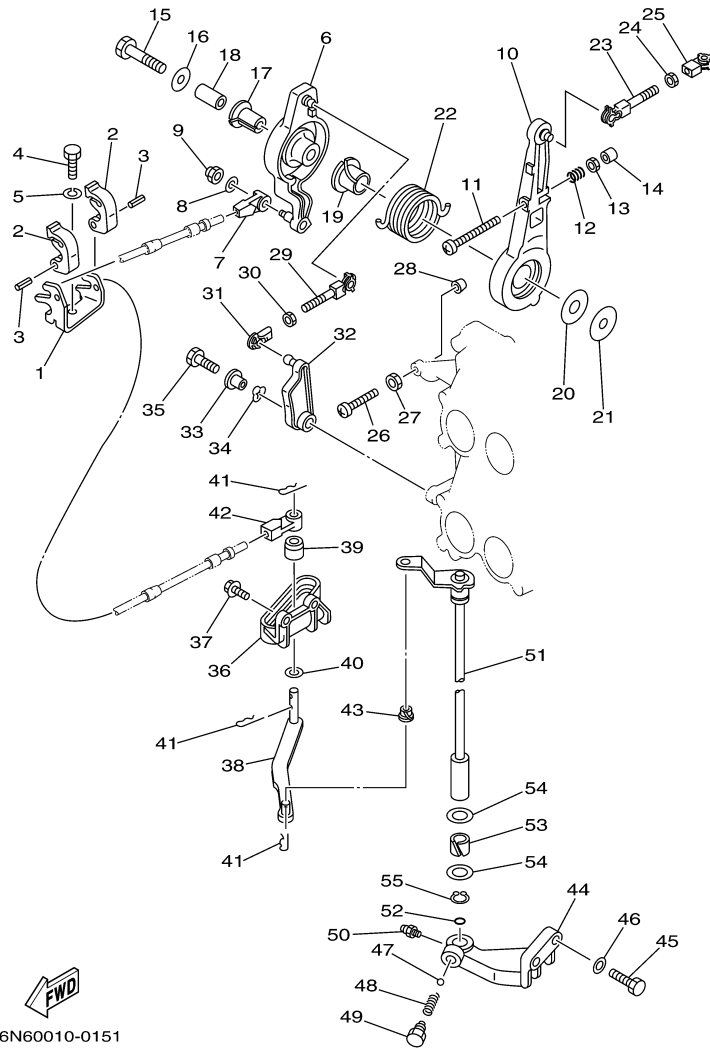

115TJRZ 2001 / CONTROL

6N60010-0151

Part List

115TJRZ 2001 / CONTROL

REF - NO	PART NUMBER	PART NAME	QUANTITY	REMARKS
1	6E5-48531-00-00	BRACKET, REMOTE CONTROL 1	1	
2	6E5-48538-00-00	CLAMP, CABLE	2	
3	91690-30012-00	.PIN, SPRING	2	
4	97095-08020-00	BOLT	1	
5	92995-08100-00	WASHER	1	
6	6E5-41632-02-1S	LEVER, MAGNETO CONTROL	1	
7	6E5-48344-00-00	CABLE END, REMOTE CONTROL	1	
8	92990-06200-00	WASHER, PLAIN	1	
9	90185-06M07-00	NUT, SELF-LOCKING	1	
10	6E5-41631-01-1S	LEVER, MAGNETO CONTROL	1	
11	90157-06013-00	SCREW, PAN HEAD	1	
12	90501-16M12-00	SPRING, COMPRESSION	1	
13	95303-06600-00	.NUT	1	
14	688-44194-00-00	CAP	1	
15	97013-08045-00	BOLT	1	
16	90201-08M23-00	WASHER, PLATE	1	
17	90386-12089-00	BUSH	1	
18	90387-08M16-00	COLLAR	1	
19	90386-22M13-00	BUSH	1	
20	90202-12092-00	WASHER, PLATE	1	
21	90201-08M13-00	WASHER, PLATE	1	
22	90508-29M12-00	SPRING, TORSION	1	
23	6E5-41636-01-00	ROD, MAGNETO CONTROL	1	
24	95380-05600-00	NUT	1	
25	662-41237-01-00	JOINT, LINK	1	
26	90157-06013-00	SCREW, PAN HEAD	1	
27	95303-06600-00	.NUT	1	
28	688-44194-00-00	CAP	1	
29	688-41636-00-00	ROD, MAGNETO CONTROL	1	
30	95380-05600-00	NUT	1	
31	662-41237-01-00	JOINT, LINK	1	
32	6E5-41213-00-00	CAM, ACCEL.	1	
33	90387-06M29-00	COLLAR	1	
34	90206-10M04-00	WASHER, WAVE	1	
35	97095-06025-00	BOLT	1	
36	6E5-44117-00-1S	BRACKET	1	
37	90119-06MA2-00	BOLT, WITH WASHER	2	
38	68F-44121-00-00	LEVER, SHIFT ROD	1	
39	6E5-44122-00-00	BUSHING, SHIFT ROD LEVER	1	
40	90202-08M20-00	WASHER, PLATE	1	
41	90468-18008-00	CLIP	3	
42	6E5-48344-00-00	CABLE END, REMOTE CONTROL	1	
43	90386-06M12-00	BUSH	1	
44	6E5-44118-01-94	BRACKET	1	
45	97013-08030-00	BOLT	2	
46	92903-08600-00	WASHER, PLATE	2	
47	93501-04M02-00	BALL	1	
48	90501-12082-00	SPRING, COMPRESSION	1	
49	648-42715-00-00	BUSHING	1	
50	93700-06M03-00	NIPPLE, GREASE	1	
51	6E5-44120-23-00	HANDLE GEAR SHIFT ASSY	1	UR X