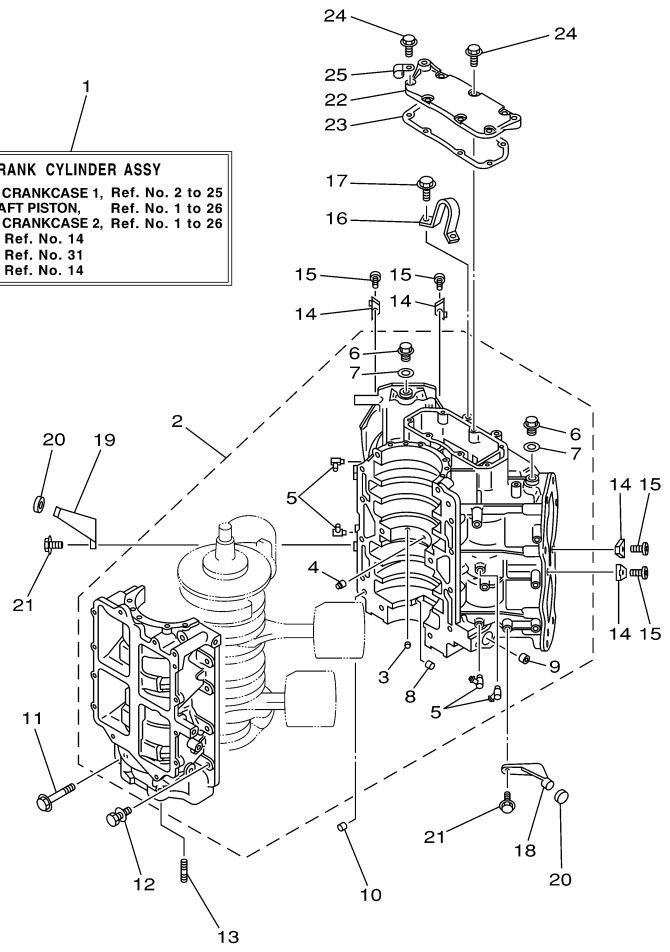

115TJRZ 2001 / CYLINDER CRANKCASE 1

1

CRANK CYLINDER ASSY
CYLINDER CRANKCASE 1, Ref. No. 2 to 25
CRANKSHAFT PISTON, Ref. No. 1 to 26
CYLINDER CRANKCASE 2, Ref. No. 1 to 26
INTAKE, Ref. No. 14
OIL PUMP, Ref. No. 31
FUEL, Ref. No. 14

6N40100-0020

Part List

115TJRZ 2001 / CYLINDER CRANKCASE 1

REF - NO	PART NUMBER	PART NAME	QUANTITY	REMARKS
1	6N6-W0090-15-1S	CRANK CYLINDER ASSY	1	UR 115
2	6N6-15100-01-1S	CRANKCASE ASSY	1	UR 115
3	624-11379-00-00	.VALVE, CHECK	1	
4	663-11518-01-00	.LOCK BEARING	1	
5	6E5-11372-00-00	.NIPPLE, HOSE	4	
6	90340-14M00-00	.PLUG, STRAIGHT SCREW	2	
7	90430-14115-00	.GASKET	2	
8	90384-06M07-00	.BUSH, BIMETAL FORMED	1	
9	90384-14M09-00	.BUSH, BIMETAL FORMED	1	
10	93608-12063-00	PIN, DOWEL	2	
11	90105-10M20-00	BOLT, FLANGE	6	
12	90119-08M94-00	BOLT, WITH WASHER	8	
13	90116-08M45-00	BOLT, STUD	2	
14	6E5-11325-00-00	ANODE	4	
15	98780-04015-00	SCREW, FLAT HEAD	4	
16	6E5-11119-01-00	HANGER, ENGINE	1	
17	90119-08MA3-00	BOLT, WITH WASHER	2	
18	6E5-42761-00-1S	STOPPER	1	
19	6E5-42762-00-1S	STOPPER	1	
20	68F-44533-00-00	DAMPER, UPPER MOUNT RUBBER	2	
21	90119-06MA2-00	BOLT, WITH WASHER	4	
22	6K7-11371-01-1S	COVER	1	
23	6E5-11381-A2-00	.GASKET 1	1	
24	90119-06MA2-00	BOLT, WITH WASHER	7	
25	90465-06M86-00	.CLAMP	1