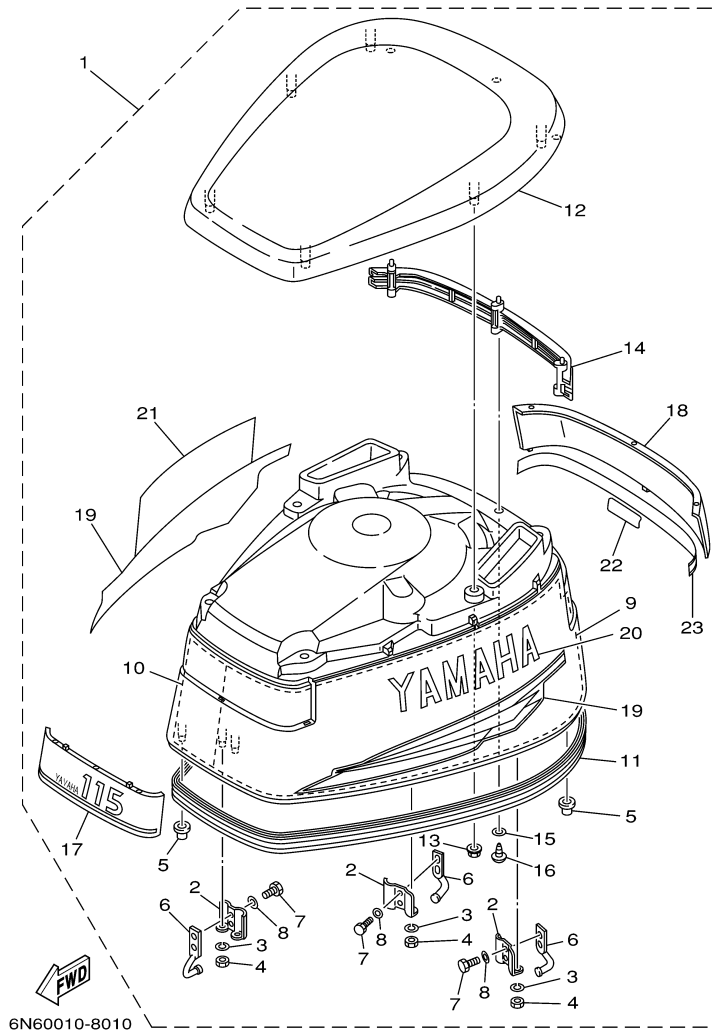

115TJRZ 2001 / TOP COWLING

©2014 Yamaha Motor Corporation, U.S.A. All rights reserved.

Part List

115TJRZ 2001 / TOP COWLING

REF - NO	PART NUMBER	PART NAME	QUANTITY	REMARKS
1	6N6-42610-30-4D	TOP COWLING ASSY	1	UR 115
2	6R3-42647-00-00	.HOLDER, CLAMP BAND	3	
3	92990-06100-00	.WASHER, SPRING	6	
4	95380-06600-00	.NUT, HEXAGON	6	
5	6R3-42662-00-00	.DAMPER	3	
6	6R3-42814-00-00	.HOOK, CLAMP	3	
7	97095-06012-00	.BOLT	6	
8	92995-06600-00	.WASHER	6	
9	6N7-42619-00-00	.DAMPER, FORM	1	
10	6N7-42627-00-00	.DAMPER, FORM	1	
11	6R3-42615-01-00	.SEAL	1	
12	6N7-42613-00-4D	.MOLDING, AIR DUCT	1	
13	90179-06M24-00	.NUT	6	
14	6N7-42636-00-00	.LOUVER 2	1	
15	92990-04600-00	.WASHER, PLATE	3	
16	97780-40520-00	.SCREW, TAPPING	3	
17	6N6-42686-30-00	.EMBLEM, FRONT	1	UR 115
18	6N6-42687-30-00	.EMBLEM, REAR	1	UR 115
19	6N7-W0070-30-00	.GRAPHIC SET	1	
20	6N7-42681-30-00	.MARK, COWLING	1	
21	6N7-42682-30-00	.MARK, COWLING	1	
22	6N7-42678-30-00	.GRAPHIC, REAR	1	
23	6N7-4267A-30-00	.GRAPHIC, REAR 2	1