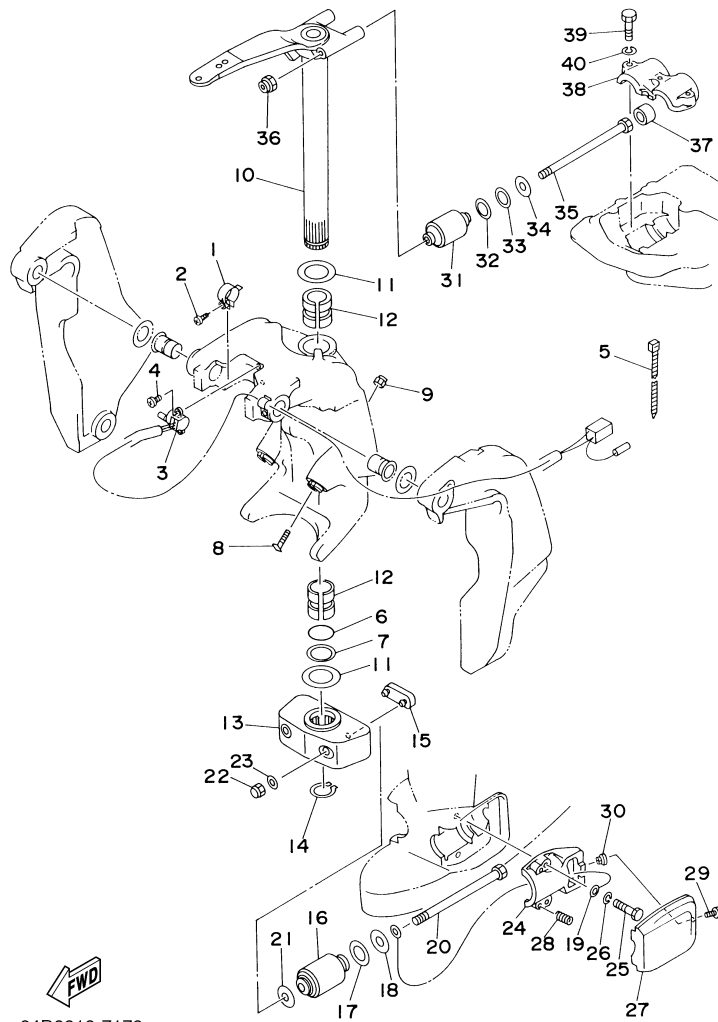

115TJRZ 2001 / BRACKET 2

©2014 Yamaha Motor Corporation, U.S.A. All rights reserved.

Part List

115TJRZ 2001 / BRACKET 2

REF - NO	PART NUMBER	PART NAME	QUANTITY	REMARKS
1	64E-43139-01-00	CAM, TRIM SENDER	1	
2	97780-60525-00	SCREW, TAPPING	1	
3	64E-83672-02-00	TRIM SENDER	1	
4	97885-06016-00	SCREW, PAN HEAD	2	
5	90465-11M10-00	CLAMP	3	
6	93210-37MH7-00	O-RING	1	
7	90202-40M47-00	WASHER, PLATE	1	
8	61A-43376-00-00	BOLT, THRUST RECEIVER	2	
9	95780-10300-00	NUT, FLANGE	2	
10	6E5-42510-B1-8D	STEERING BRACKET ASSY	1	UR X
10	6E5-42510-A1-8D	STEERING BRACKET ASSY	1	UR L
11	90201-38M60-00	WASHER, PLATE	2	
12	90386-38M32-00	BUSH	2	
13	6G5-44551-01-8D	HOUSING, LOWER MOUNT RUBBER	1	
14	93410-37M04-00	CIRCLIP	1	
15	6E5-44575-00-00	DAMPER, LOWER MOUNT RUBBER	1	
16	6E5-44555-00-94	MOUNT DAMPER, LOWER SIDE	2	
17	90202-32M19-00	WASHER, PLATE	2	
18	90201-16M55-00	WASHER, PLATE	2	
19	6E5-82149-00-00	WIRE, LEAD 3	1	
20	90109-14M34-00	BOLT	2	
21	90201-15M58-00	WASHER, PLATE	2	
22	95380-14800-00	NUT	2	
23	92995-14600-00	WASHER	2	
24	6E5-44552-01-94	HOUSING, LOWER MOUNT RUBBER	2	
25	97095-10045-00	BOLT	4	
26	92995-10100-00	WASHER	4	
27	6E5-44553-01-8D	COVER, LOWER MOUNT	2	
28	90501-16M28-00	SPRING, COMPRESSION	4	
29	97885-06016-00	SCREW, PAN HEAD	2	
30	90179-06066-00	NUT	2	
31	6E5-44514-00-94	MOUNT DAMPER, UPPER SIDE	2	
32	90201-26M57-00	WASHER, PLATE	2	
33	90202-26M18-00	WASHER, PLATE	2	
34	90201-14M56-00	WASHER, PLATE	2	
35	90109-12M37-00	BOLT	2	
36	90185-12M12-00	NUT, SELF-LOCKING	2	
37	663-44575-00-00	DAMPER, LOWER MOUNT RUBBER	2	
38	6E5-44511-00-5B	COVER, UPPER MOUNT	1	
39	97095-10045-00	BOLT	3	
40	92995-10100-00	WASHER	3