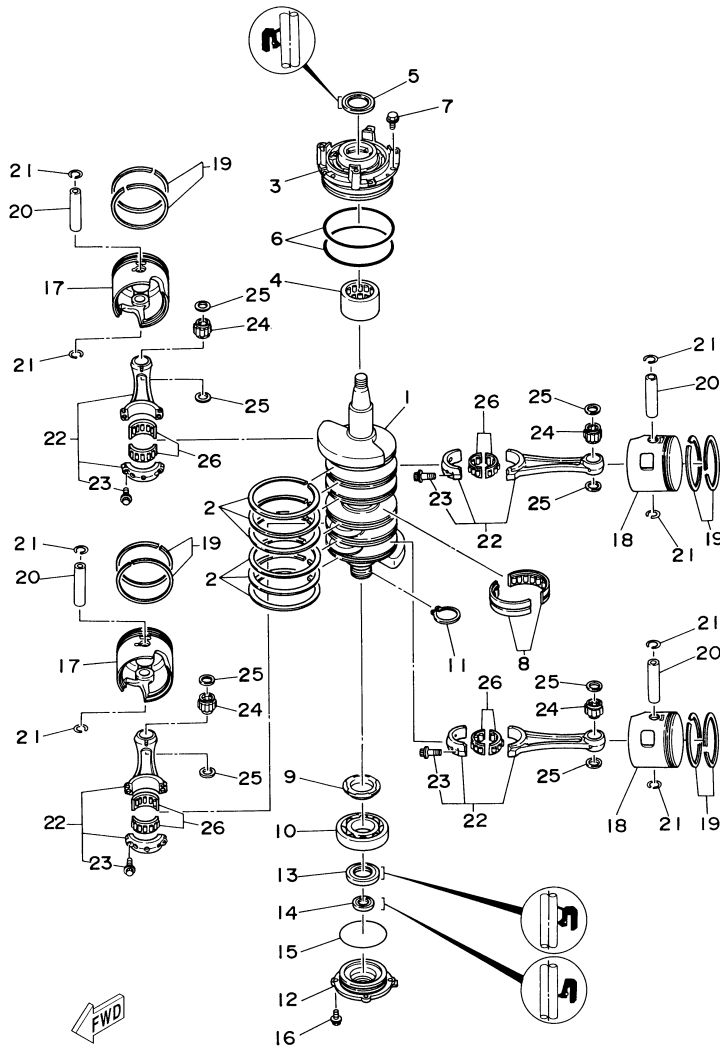

115TJRZ 2001 / CRANKSHAFT PISTON

6N60010-4030

©2014 Yamaha Motor Corporation, U.S.A. All rights reserved.

Part List

115TJRZ 2001 / CRANKSHAFT PISTON

REF - NO	PART NUMBER	PART NAME	QUANTITY	REMARKS
1	6N7-11411-00-00	CRANKSHAFT	1	
2	6E5-11447-00-00	SEAL, CRANK	6	
3	6R3-15163-00-1S	HOUSING, BEARING 1	1	
4	93311-940U3-00	BEARING	1	
5	93102-40M14-00	.OIL SEAL	1	
6	93211-04001-00	.O-RING	2	
7	90119-06MA2-00	BOLT, WITH WASHER	3	
8	93310-954U1-00	BEARING	1	
9	6R3-11536-00-00	GEAR, DRIVE	1	
10	93306-208U0-00	BEARING	1	
11	93410-40M03-00	CIRCLIP	1	
12	6G5-15359-00-94	HOUSING, OIL SEAL	1	
13	93102-35M13-00	OIL SEAL	1	
14	93101-22M15-00	.OIL SEAL	1	
15	93210-74M35-00	.O-RING	1	
16	90119-06MA2-00	BOLT, WITH WASHER	4	
17	6R5-11631-11-93	PISTON (STD)	2	
17	6R5-11635-11-00	PISTON (0.25MM O/S)	2	AP
17	6R5-11636-11-00	PISTON (0.50MM O/S)	2	AP
18	6R5-11642-11-93	PISTON 2 (STD)	2	
18	6R5-11645-11-00	PISTON 2 (0.25MM O/S)	2	AP
18	6R5-11646-11-00	PISTON 2 (0.50MM O/S)	2	AP
19	64D-11603-01-00	PISTON RING SET (STD)	4	
19	64D-11605-01-00	PISTON RING SET (0.50MM O/S)	4	AP
19	64D-11604-01-00	PISTON RING SET (0.25MM O/S)	4	AP
20	6R5-11633-10-00	PIN, PISTON	4	
21	6R5-11634-10-00	CLIP, PISTON PIN	8	
22	6R5-11650-10-00	CONNECTING ROD ASSY	4	
23	90109-08M71-00	.BOLT	2	
24	93310-323V6-00	BEARING	4	
25	90201-23M01-00	WASHER, PLATE	8	
26	93310-836V2-00	BEARING	4