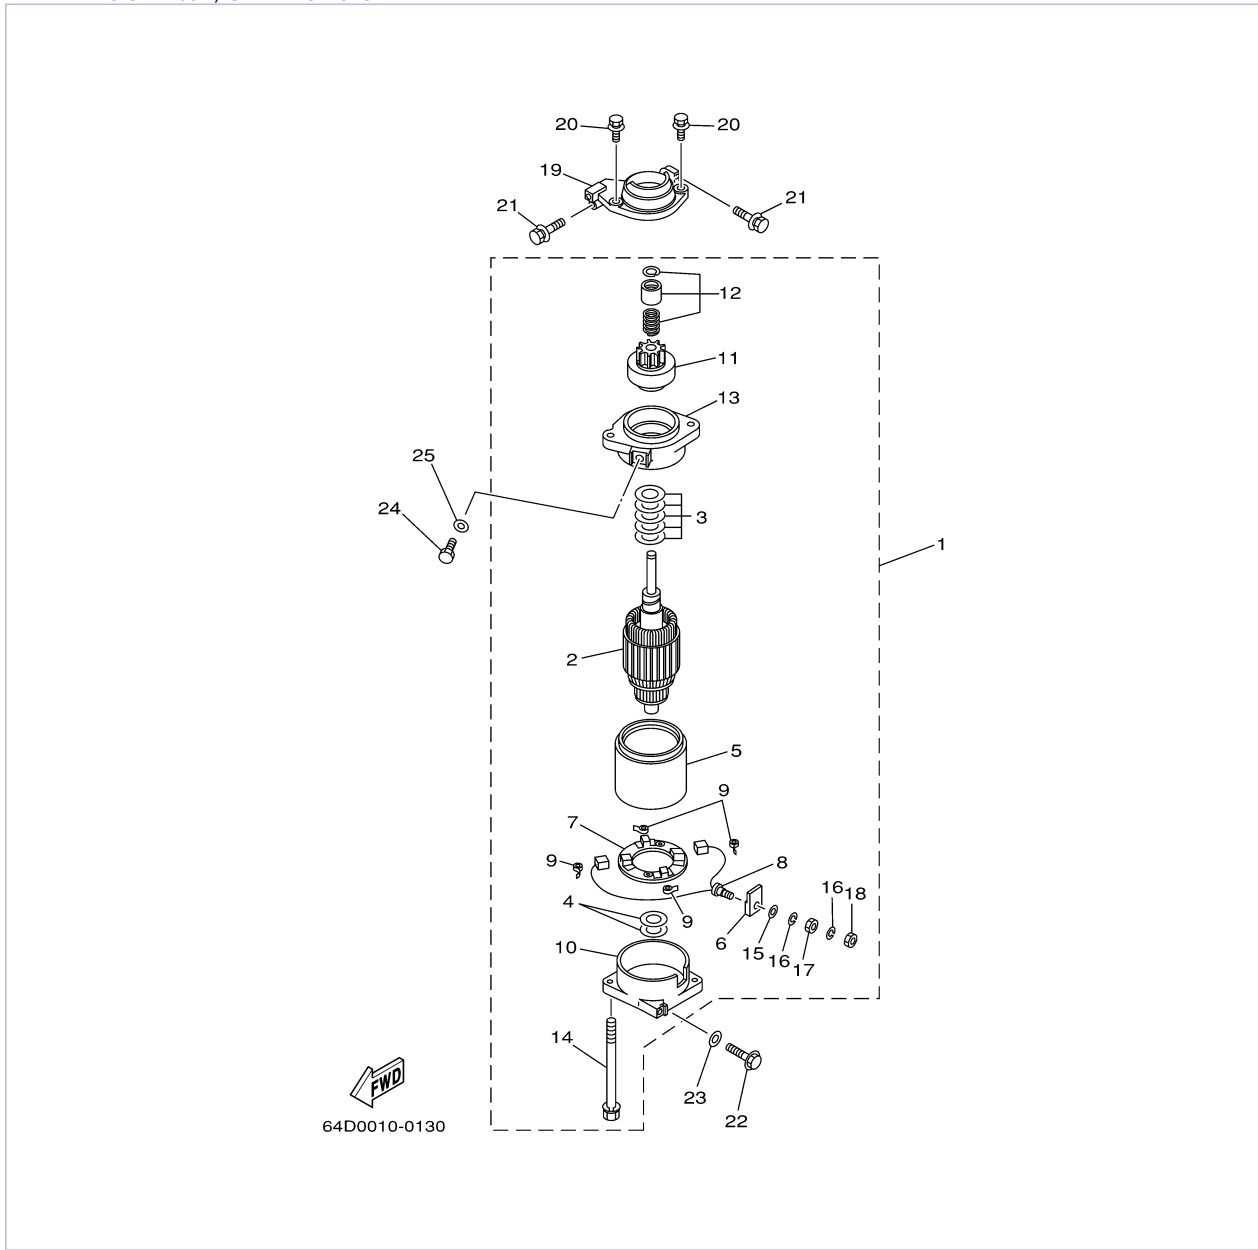

115TJRZ 2001 / STARTING MOTOR

©2014 Yamaha Motor Corporation, U.S.A. All rights reserved.

Part List

115TJRZ 2001 / STARTING MOTOR

REF - NO	PART NUMBER	PART NAME	QUANTITY	REMARKS
1	6N7-81800-10-00	STARTING MOTOR ASSY	1	
2	6N7-81850-10-00	.ARMATURE ASSY	1	
3	61A-81809-00-00	.WASHER KIT	1	
4	61A-81824-00-00	.WASHER 2	2	
5	6N7-81810-00-00	.STATOR ASSY	1	
6	6K7-8182G-10-00	.BUSH, TERMINAL	1	
7	6N7-81840-00-00	.BRUSH HOLDER ASSY	1	
8	6N7-81801-00-00	.BRUSH SET	1	
9	6N7-81813-00-00	.SPRING, BRUSH	4	
10	6N7-81820-10-00	.REAR BRACKET ASSY	1	
11	6N7-81807-00-00	.GEAR ASSY, STARTING MOTOR	1	
12	6N7-81857-00-00	.RETAINER	1	
13	6N7-81830-00-00	.FRONT BRACKET ASSY	1	
14	6K7-81826-10-00	.BOLT	2	
15	6E5-8182E-10-00	.WASHER	1	
16	6E5-8182F-10-00	.WASHER	2	
17	6E5-8182A-10-00	.NUT	1	
18	6E5-8182K-10-00	.NUT	1	
19	6R3-81822-00-94	BRACKET, STARTING MOTOR	1	
20	90119-08M76-00	BOLT, WITH WASHER	2	
21	90119-08M77-00	BOLT, WITH WASHER	2	
22	90119-08M57-00	BOLT, WITH WASHER	1	
23	92990-08600-00	..WASHER, PLATE	1	
24	97095-08016-00	BOLT	1	
25	92995-08600-00	WASHER	1