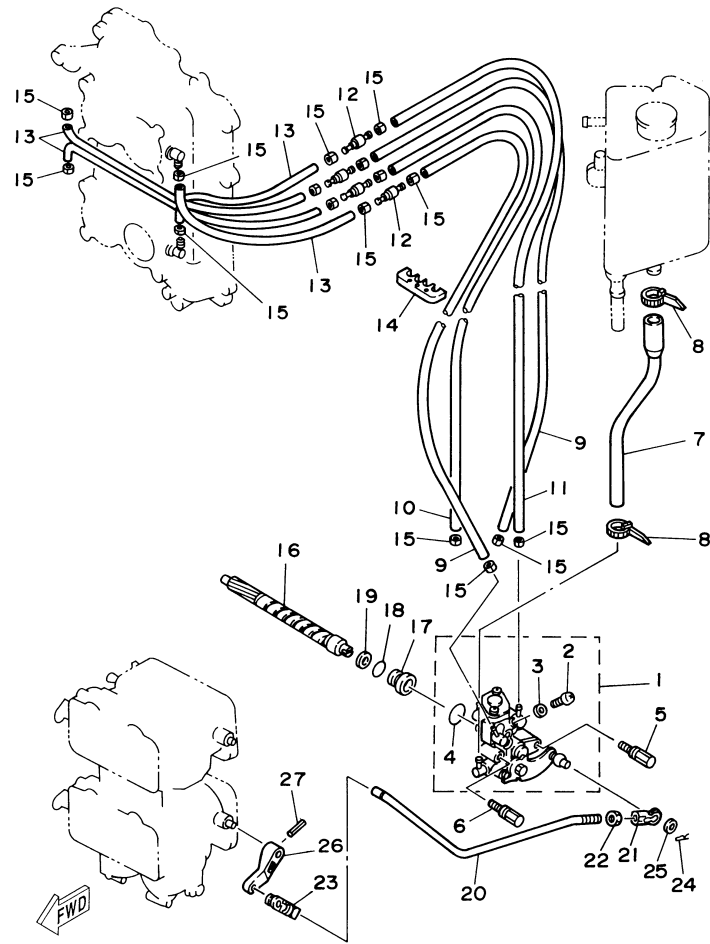

115TJRZ 2001 / OIL PUMP

6N60010-4070

©2014 Yamaha Motor Corporation, U.S.A. All rights reserved.

Part List

115TJRZ 2001 / OIL PUMP

REF - NO	PART NUMBER	PART NAME	QUANTITY	REMARKS
1	6N6-13200-00-00	OIL INJECTION PUMP ASSY	1	UR 115
2	6R3-13471-00-00	.PLUG, DRAIN	1	
3	6L2-13475-00-00	.GASKET	1	
4	93210-19MA7-00	.O-RING	1	
5	90109-06M40-00	BOLT	1	
6	90109-06M39-00	BOLT	1	
7	6N7-13416-00-00	PIPE, OIL 1	1	
8	90465-11M10-00	CLAMP	2	
9	90445-07M89-00	HOSE (L310)	2	
10	90445-07196-00	HOSE (L160)	1	
11	90445-07M72-00	HOSE (L250)	1	
12	6R3-13183-10-00	VALVE, CHECK	4	
13	90445-07M87-00	HOSE (L110)	4	
14	90464-07M06-00	CLAMP	1	
15	90468-07M02-00	CLIP	16	
16	6R3-11537-00-00	GEAR, DRIVEN	1	
17	6R3-13117-00-00	COLLAR, DISTANCE	1	
18	93210-13M04-00	O-RING	1	
19	90202-08M44-00	WASHER, PLATE	1	
20	6R3-41241-00-00	ROD, LINK	1	
21	6H1-41237-00-00	JOINT, LINK	1	
22	95380-05600-00	NUT	1	
23	6R5-41237-00-00	JOINT, LINK	1	
24	90468-05M03-00	CLIP	1	
25	90202-05088-00	WASHER, PLATE	1	
26	6E5-14276-01-00	LEVER	1	
27	91690-30016-00	PIN, SPRING	1	

Part Notes

115TJRZ 2001 / OIL PUMP

PART NUMBER	NOTE TEXT
6H1-41237-00-00	OEM: This part number is among the Top 100 Most Popular Marine Maintenance Parts as of March 2014.

©2014 Yamaha Motor Corporation, U.S.A. All rights reserved.