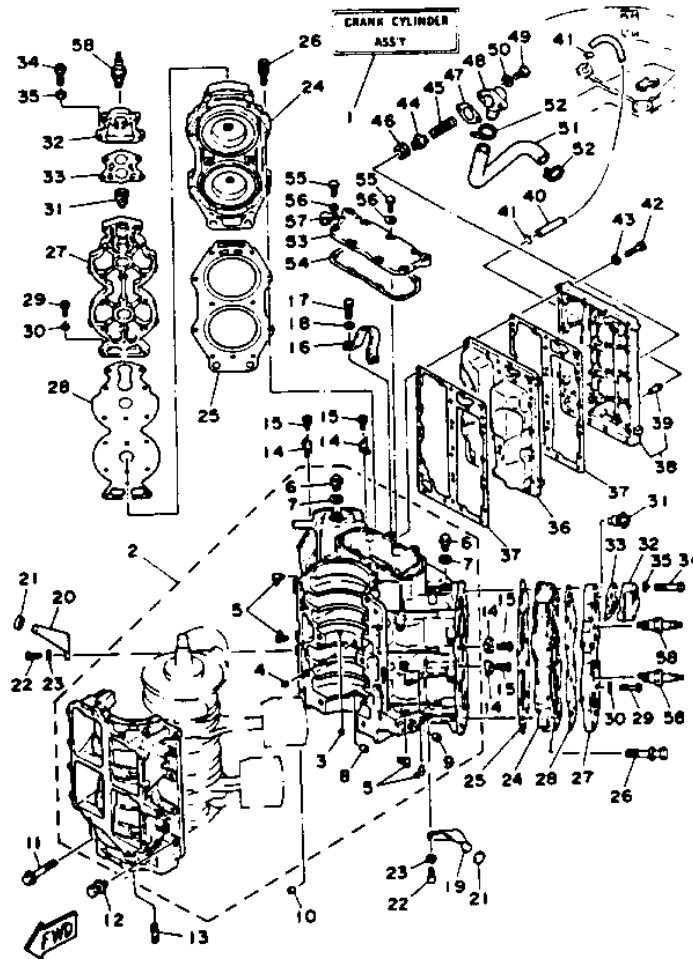

115TXRQ 1992 / CYLINDER CRANKCASE

©2014 Yamaha Motor Corporation, U.S.A. All rights reserved.

Part List

115TXRQ 1992 / CYLINDER CRANKCASE

REF - NO	PART NUMBER	PART NAME	QUANTITY	REMARKS
1	6N7-W0090-10-EK	CRANK-CYLINDER. ASSEMBLY.	1	UR 130 MODEL
1	6N6-W0090-10-EK	CRANK CYLINDER. ASS"Y (REF. #2~56 & GRIDS A8-9, REF. #1)	1	UR 115 MODEL
2	6N6-15100-00-94	CRANKCASE ASSEMBLY	1	UR 115 MODEL
2	6N7-15100-00-94	CRANKCASE ASSEMBLY	1	UR 130 MODEL
3	624-11379-00-00	.VALVE, CHECK	1	
4	663-11518-01-00	.LOCK BEARING	1	
5	6E5-11372-00-00	.NIPPLE, HOSE	4	
6	90340-14M00-00	.PLUG, STRAIGHT SCREW	2	
7	90430-14115-00	.GASKET	2	
8	90384-06M07-00	.BUSH, BIMETAL FORMED	1	
9	90384-14M09-00	.BUSH, BIMETAL FORMED	1	
10	93608-12063-00	PIN, DOWEL	2	
11	90105-10M20-00	BOLT, FLANGE	6	
12	90119-08M23-00	BOLT, W/WASHER	8	
13	90116-08M45-00	BOLT, STUD	2	
14	6E5-11325-00-00	ANODE	4	
15	98680-04016-00	SCREW OVAL HEAD	4	
16	6E5-11119-00-00	HANGER, ENGINE	1	
17	97313-08020-00	BOLT, HEXAGON	2	
18	92990-08100-00	WASHER, SPRING	2	
19	6E5-42761-00-94	STOPPER	1	
20	6E5-42762-00-94	STOPPER	1	
21	663-44533-00-00	DAMPER, UPPER MOUNT RUBBER	2	
22	97313-06020-00	BOLT, HEXAGON	4	
23	92990-06600-00	WASHER, PLATE	4	
24	6L1-11111-00-94	HEAD, CYLINDER 1	2	UR 130 MODEL
24	6E5-11111-10-94	HEAD, CYLINDER 1	2	UR 115 MODEL
25	6E5-11181-A0-00	GASKET, CYLINDER HEAD 1	2	
26	90119-08M21-00	BOLT, WITH WASHER	20	
27	6E5-11191-01-9M	COVER, CYLINDER HEAD 1	2	
28	6E5-11193-A0-00	.GASKET, HEAD COVER 1	2	
29	97313-06030-00	BOLT	24	
30	92990-06600-00	WASHER, PLATE	24	
31	6E5-12411-20-00	THERMOSTAT	2	
32	6G5-12413-00-9M	COVER, THERMOSTAT	2	
33	688-12414-A1-00	.GASKET, COVER	2	
34	97313-06040-00	BOLT, HEXAGON	8	
35	92990-06600-00	WASHER, PLATE	8	
36	6E5-41111-00-9M	INNER COVER, EXHAUST	1	UR 115 MODEL
36	6L1-41111-00-9M	INNER COVER, EXHAUST	1	UR 130 MODEL
37	6E5-41112-A0-00	GASKET, EXHAUST INNER COVER	2	
38	6N7-41113-00-9M	OUTER COVER, EXHAUST	1	
39	652-24461-00-00	.PIPE, JOINT 4	1	
40	6E5-24312-00-00	PIPE 2	1	
41	90467-08004-00	CLIP	2	
42	97013-06035-00	BOLT	23	
43	92990-06600-00	WASHER, PLATE	23	
44	6G5-12416-00-00	VALVE, PRESSURE CONTROL	1	
45	90501-16M11-00	SPRING, COMPRESSION	1	
46	90480-20M05-00	GROMMET	1	