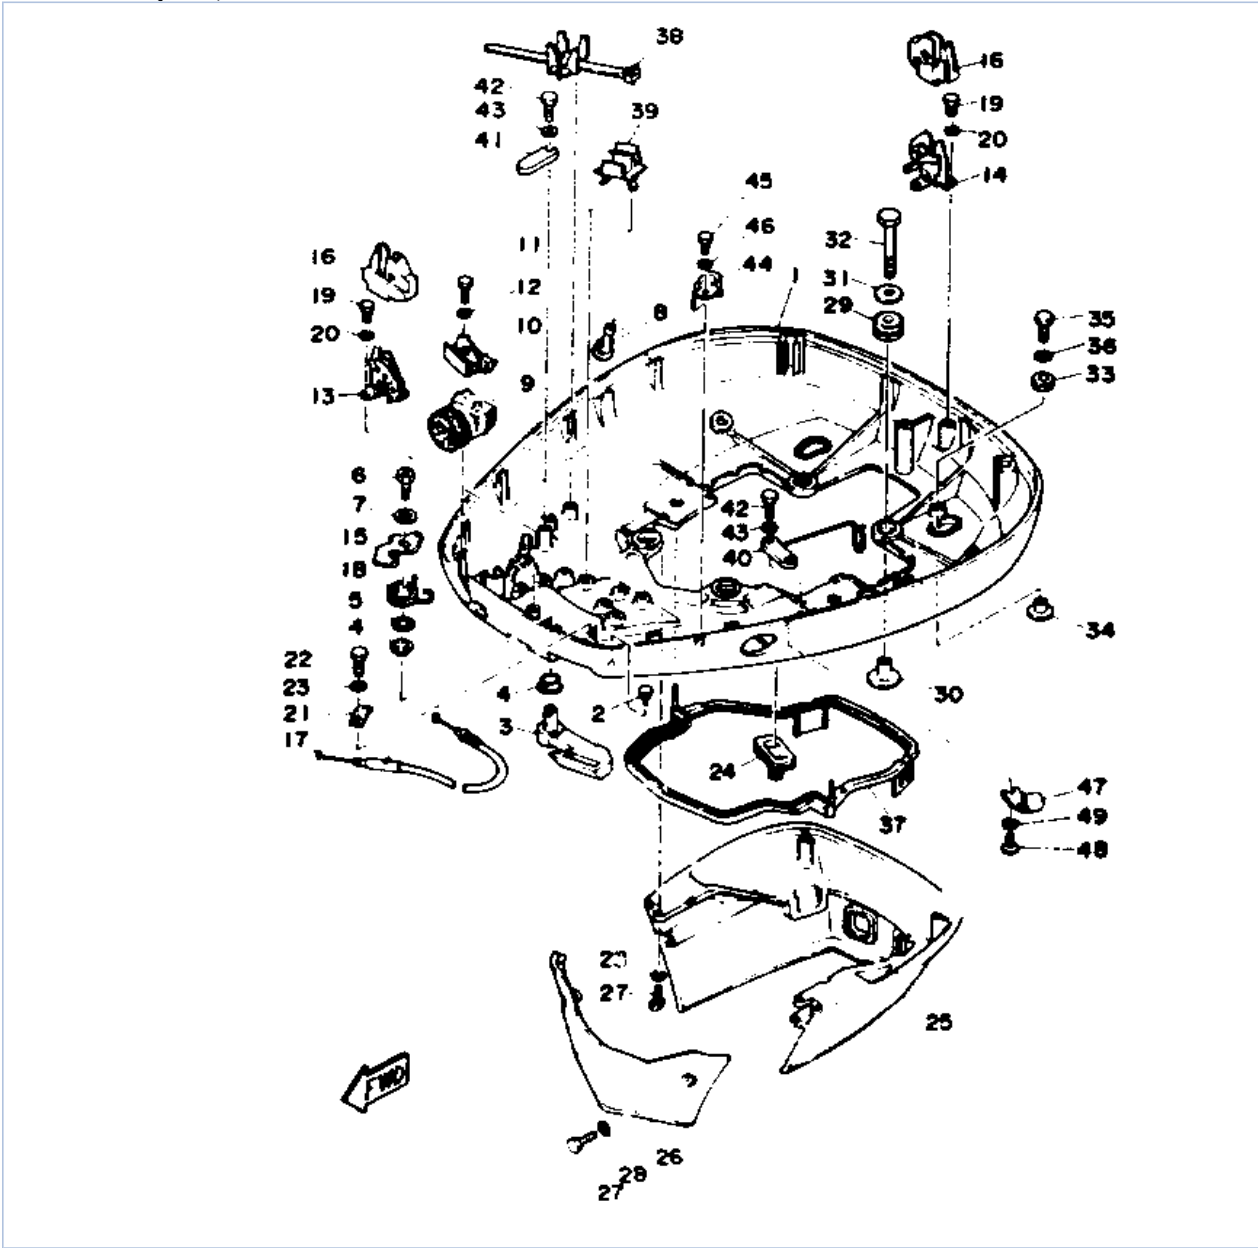

115TXRQ 1992 / BOTTOM COWLING

©2014 Yamaha Motor Corporation, U.S.A. All rights reserved.

Part List

115TXRQ 1992 / BOTTOM COWLING

REF - NO	PART NUMBER	PART NAME	QUANTITY	REMARKS
1	6N7-42711-40-EK	BOTTOM COWLING	1	
2	6H4-42748-00-00	GROMMET	1	
3	6N7-42815-00-EK	LEVER, CLAMP 1	1	
4	90386-13M88-00	BUSH	2	
5	90206-13M10-00	WASHER, WAVE	1	
6	90109-08M45-00	BOLT	1	
7	92990-08200-00	WASHER, PLAIN	1	
8	6E5-44391-00-00	NIPPLE, HOSE	1	
9	6N7-42725-20-00	GROMMET	1	
10	6N7-42738-01-5B	PLATE, FITTING	1	
11	97395-06016-00	BOLT, HEX	2	
12	92990-06600-00	WASHER, PLATE	2	
13	6R3-42824-00-00	BASE, CLAMP LEVER	1	
14	6R3-42811-00-00	STAY	1	
15	6R3-42816-00-00	LEVER, CLAMP	1	
16	6R3-42851-00-00	COVER, CLAMP	2	
17	6R3-42850-00-00	WIRE, COMPLETE	2	
18	6R3-42813-00-00	SPRING, CLAMP LEVER	1	
19	97395-06016-00	BOLT, HEX	4	
20	92990-06600-00	WASHER, PLATE	4	
21	6R3-42828-00-00	PLATE, CLAMP	1	
22	97395-06010-00	BOLT	1	
23	92990-06600-00	WASHER, PLATE	1	
24	688-42726-10-00	GROMMET	1	
25	6N7-42741-00-EK	APRON 1	1	
26	6R3-42771-00-EK	APRON 2	1	
27	97395-06020-00	BOLT, HEXAGON	4	
28	92990-06600-00	WASHER, PLATE	4	
29	90480-22M15-00	GROMMET	4	
30	90387-08M37-00	COLLAR	4	
31	90201-08M54-00	WASHER, PLATE	4	
32	97090-08035-00	BOLT	4	
33	90480-14M45-00	GROMMET	2	
34	90387-06M52-00	COLLAR	2	
35	97395-06025-00	BOLT	2	
36	90201-06M02-00	WASHER, PLATE	2	
37	6E5-42716-00-00	RUBBER, SEAL 1	1	
38	688-82594-00-00	CLAMP	1	
39	6E5-82594-00-00	CLAMP	4	
40	6K7-82588-00-00	PLATE	1	
41	6E5-82588-00-00	PLATE	1	
42	97395-06020-00	BOLT, HEXAGON	2	
43	92990-06600-00	WASHER, PLATE	2	
44	90465-12M25-00	CLAMP	1	
45	97395-06012-00	BOLT	1	
46	92990-06600-00	WASHER, PLATE	1	
47	6E5-24367-10-00	CLAMP, FUEL PIPE 2	1	
48	90157-06M01-00	SCREW, PAN HEAD	1	
49	92990-06600-00	WASHER, PLATE	1	

Part Notes

115TXRQ 1992 / BOTTOM COWLING

PART NUMBER	NOTE TEXT