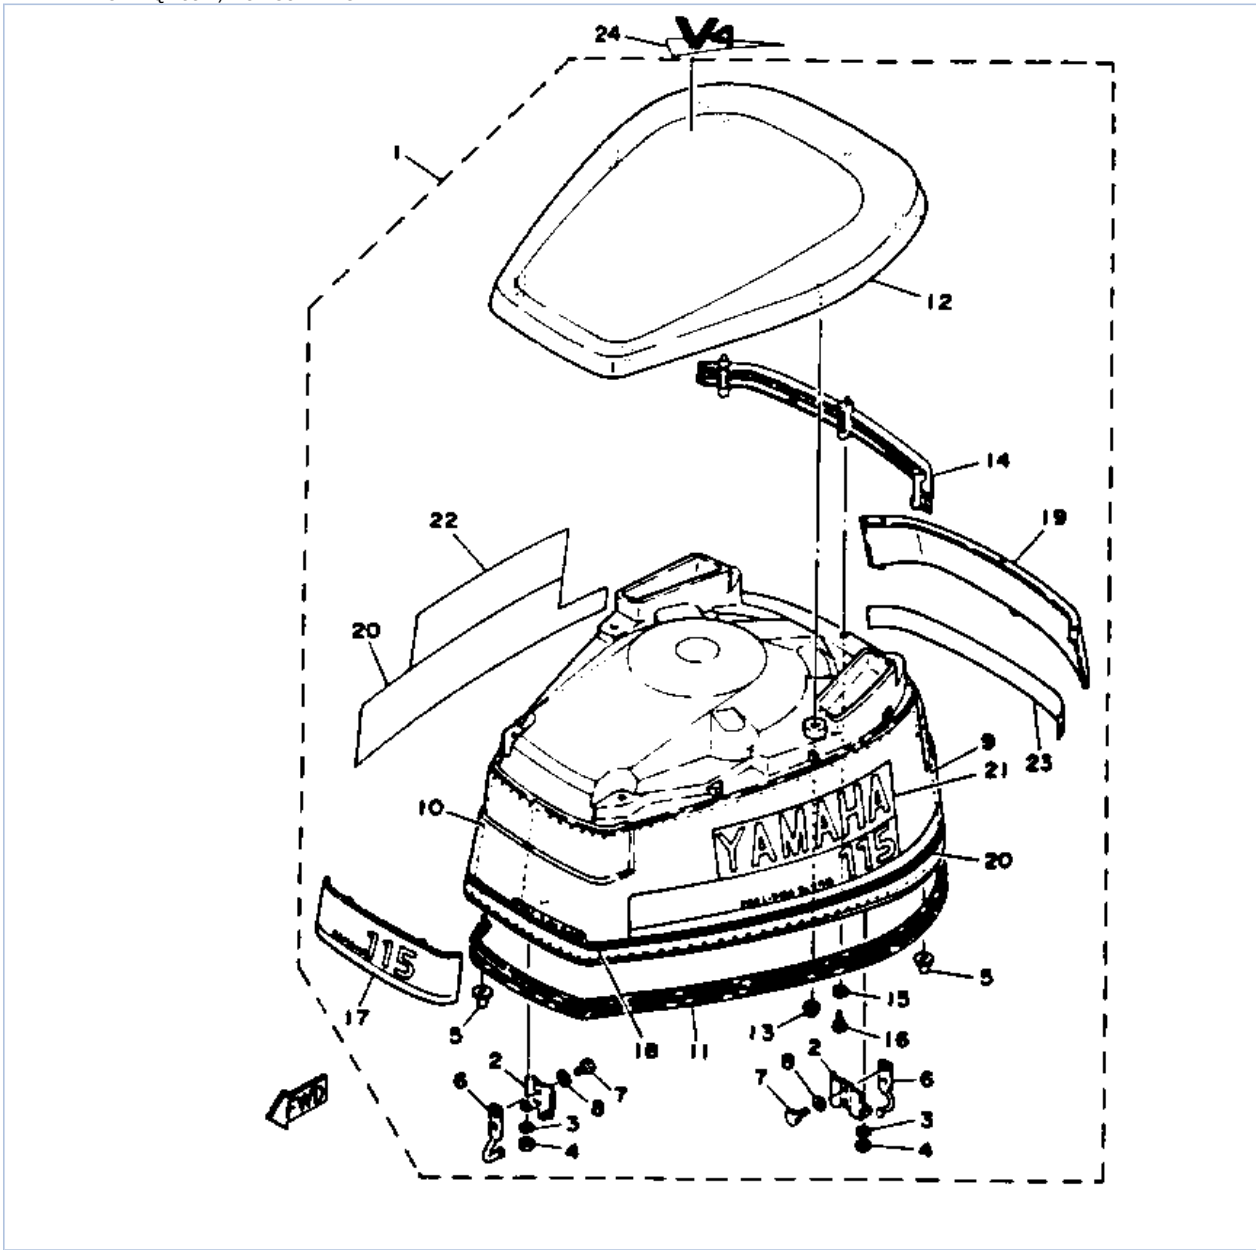

115TXRQ 1992 / TOP COWLING

©2014 Yamaha Motor Corporation, U.S.A. All rights reserved.

Part List

115TXRQ 1992 / TOP COWLING

REF - NO	PART NUMBER	PART NAME	QUANTITY	REMARKS
1	6N6-42610-71-EK	TOP COWLING ASSEMBLY.	1	UR 115 MODEL
1	6N7-42610-71-EK	TOP COWLING ASSEMBLY	1	UR 130 MODEL
2	6R3-42647-00-00	.HOLDER, CLAMP BAND	2	
3	92995-06100-00	.WASHER, SPRING	4	
4	95380-06600-00	.NUT, HEXAGON	4	
5	6R3-42662-00-00	.DAMPER	3	
6	6R3-42814-00-00	.HOOK, CLAMP	2	
7	97395-06012-00	.BOLT	4	
8	92990-06600-00	.WASHER, PLATE	4	
9	6N7-42619-00-00	.DAMPER, FORM	1	
10	6N7-42627-00-00	.DAMPER, FORM	1	
11	6R3-42615-01-00	.SEAL	1	
12	6N7-42613-00-EK	.MOLDING, AIR DUCT	1	
13	90179-06M24-00	.NUT	6	
14	6N7-42636-00-00	.LOUVER 2	1	
15	92990-04600-00	.WASHER, PLATE	3	
16	97780-40120-00	.SCREW, TAPPING	3	
17	6N7-42686-00-00	.EMBLEM, FRONT	1	UR 130 MODEL
17	6N6-42686-00-00	.EMBLEM, FRONT	1	UR 115 MODEL
18	6N7-42677-40-00	.GRAPHIC, FRONT	1	
19	6N7-42687-00-00	.EMBLEM, REAR	1	UR 130 MODEL
19	6N6-42687-00-00	.EMBLEM, REAR	1	UR 115 MODEL
20	6N6-W0070-40-00	.GRAPHIC SET	1	UR 115 MODEL
20	6N7-W0070-40-00	.GRAPHIC SET	1	UR 130 MODEL
21	6N7-42681-40-00	.MARK, COWLING 1	1	
22	6N7-42682-40-00	.MARK, COWLING 2	1	
23	6N7-42678-40-00	.GRAPHIC, REAR	1	
24	6N7-42683-40-00	MARK, COWLING	1	

Part Notes

115TXRQ 1992 / TOP COWLING

PART NUMBER	NOTE TEXT
92990-06600-00	OEM: This part number is among the Top 100 Most Popular Marine Maintenance Parts as of March 2014.

©2014 Yamaha Motor Corporation, U.S.A. All rights reserved.