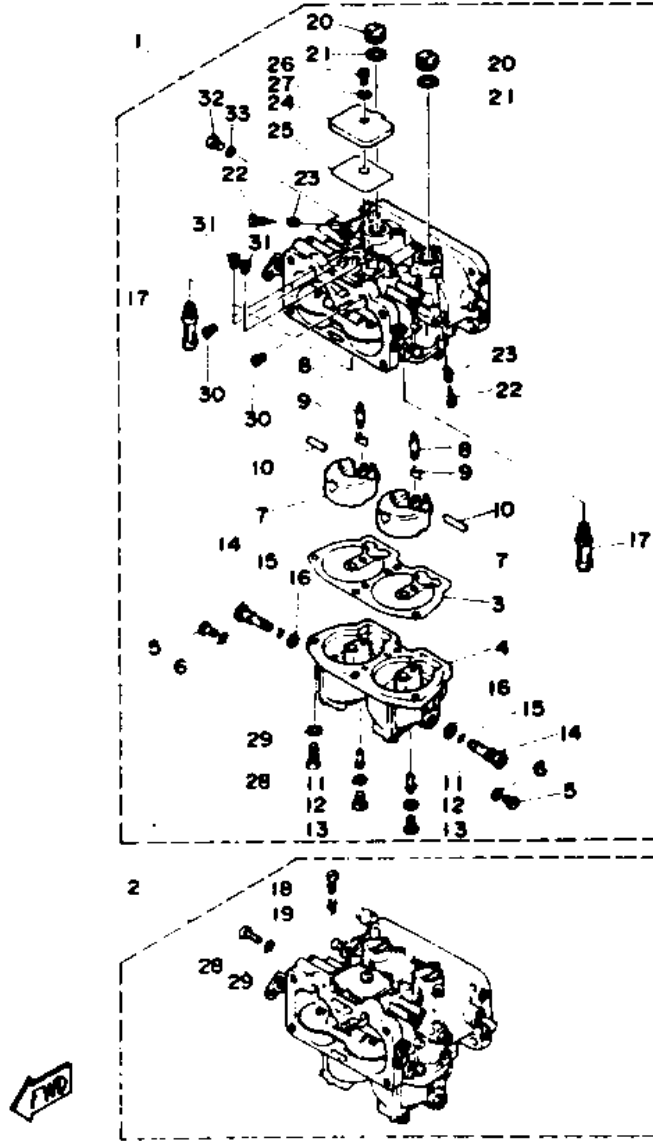

115TXRQ 1992 / CARBURETOR

©2014 Yamaha Motor Corporation, U.S.A. All rights reserved.

Part List

115TXRQ 1992 / CARBURETOR

REF - NO	PART NUMBER	PART NAME	QUANTITY	REMARKS
1	6E5-14301-13-00	CARBURETOR ASSEMBLY 1	1	UR 115 MODEL
1	6L1-14301-01-00	CARBURETOR ASSEMBLY 1	1	UR 130 MODEL
2	6L1-14302-01-00	CARBURETOR ASSEMBLY 2	1	UR 130 MODEL
2	6E5-14302-13-00	CARBURETOR ASSEMBLY 2	1	UR 115 MODEL
3	6E5-14384-03-00	.GASKET, FLOAT CHAMBER	2	
4	6E5-14381-03-00	.BODY, FLOAT CHAMBER	2	
5	6E5-14383-01-00	.SCREW, DRAIN	4	
6	6J8-14995-00-00	.GASKET	4	
7	6E5-14385-02-00	.FLOAT	4	
8	6E5-14546-00-00	.VALVE, NEEDLE	4	
9	6E5-14159-00-00	.CLIP	4	
10	6E5-14386-02-00	.PIN, FLOAT	4	
11	6E5-1492F-40-00	.JET, AIR SLOW (#80)	3	UR 130 MODEL
11	6E5-1492F-39-00	.JET, AIR SLOW (#78)	4	UR 115 MODEL
12	6E5-14397-00-00	.O-RING	4	
13	6E5-14394-00-00	.PLUG, SLOW JET	4	
14	6E5-1492E-90-00	.JET, MAIN (#180)	4	
15	6E5-14997-00-00	.O-RING	4	
16	6E5-14398-01-00	.GASKET	4	
17	6E5-1492A-00-00	.NOZZLE, MAIN	4	
18	6E5-14321-00-00	.SCREW, THROTTLE	1	
19	6J8-14334-00-00	.SPRING, THROTTLE	1	
20	6E5-14328-01-00	.PLUG	4	
21	6E5-14979-00-00	.GASKET	4	
22	6E5-14323-03-00	.SCREW, AIR ADJUSTING	4	
23	6E5-14223-00-00	.SPRING, AIR ADJUSTING	4	
24	6E5-14527-01-00	.PLATE	2	
25	6E5-14959-01-00	.GASKET	2	
26	97980-05108-00	.SCREW, WITH WASHER	2	
27	92990-05100-00	.WASHER, SPRING	2	
28	98580-05016-00	.SCREW, PAN HEAD	9	
29	92990-05100-00	.WASHER, SPRING	9	
30	61A-1492H-12-00	.JET, SLOW AIR BLEED (#60)	4	
31	61A-1492G-58-00	.JET, MAIN AIR BLEED	4	UR 115 MODEL
31	61A-1492G-44-00	.JET, MAIN AIR BLEED	4	UR 130 MODEL
32	6E5-14324-00-00	.SCREW, FLAT HEAD	2	
33	6J8-14995-00-00	.GASKET	2