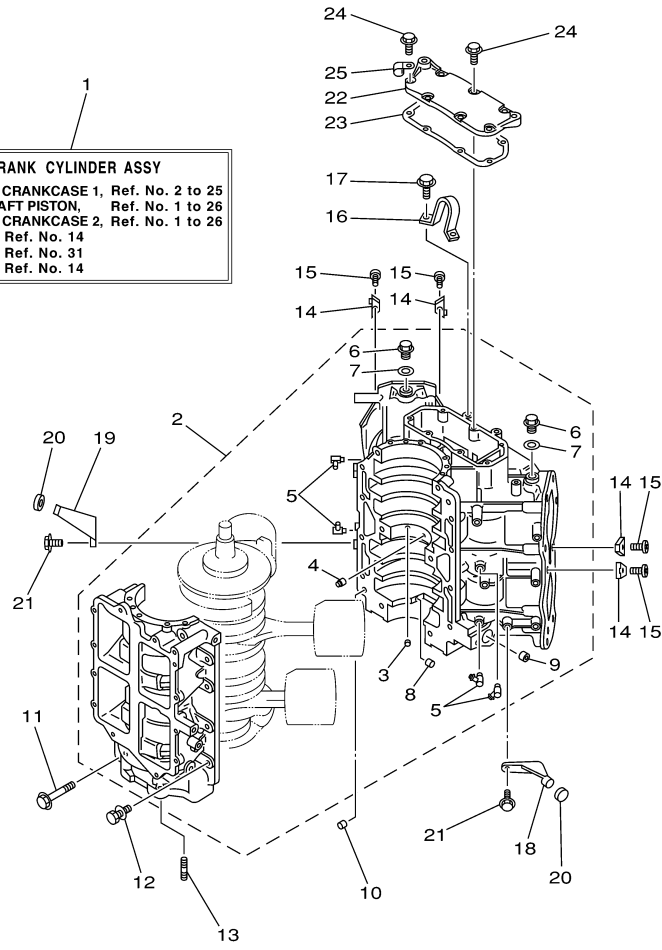

115TJRZ 2001 / CYLINDER CRANKCASE 1

1

CRANK CYLINDER ASSY	
CYLINDER CRANKCASE 1, Ref. No. 2 to 25	
CRANKSHAFT PISTON, Ref. No. 1 to 26	
CYLINDER CRANKCASE 2, Ref. No. 1 to 26	
INTAKE, Ref. No. 14	
OIL PUMP, Ref. No. 31	
FUEL, Ref. No. 14	

6N40100-0020

Part List

115TJRZ 2001 / CYLINDER CRANKCASE 1

REF - NO	PART NUMBER	PART NAME	QUANTITY	REMARKS
1	6N6-W0090-15-1S	CRANK CYLINDER ASSY	1	UR 115
2	6N6-15100-01-1S	CRANKCASE ASSY	1	UR 115
3	624-11379-00-00	.VALVE, CHECK	1	
4	663-11518-01-00	.LOCK BEARING	1	
5	6E5-11372-00-00	.NIPPLE, HOSE	4	
6	90340-14M00-00	.PLUG, STRAIGHT SCREW	2	
7	90430-14115-00	.GASKET	2	
8	90384-06M07-00	.BUSH, BIMETAL FORMED	1	
9	90384-14M09-00	.BUSH, BIMETAL FORMED	1	
10	93608-12063-00	PIN, DOWEL	2	
11	90105-10M20-00	BOLT, FLANGE	6	
12	90119-08M94-00	BOLT, WITH WASHER	8	
13	90116-08M45-00	BOLT, STUD	2	
14	6E5-11325-00-00	ANODE	4	
15	98780-04015-00	SCREW, FLAT HEAD	4	
16	6E5-11119-01-00	HANGER, ENGINE	1	
17	90119-08MA3-00	BOLT, WITH WASHER	2	
18	6E5-42761-00-1S	STOPPER	1	
19	6E5-42762-00-1S	STOPPER	1	
20	68F-44533-00-00	DAMPER, UPPER MOUNT RUBBER	2	
21	90119-06MA2-00	BOLT, WITH WASHER	4	
22	6K7-11371-01-1S	COVER	1	
23	6E5-11381-A2-00	.GASKET 1	1	
24	90119-06MA2-00	BOLT, WITH WASHER	7	
25	90465-06M86-00	.CLAMP	1