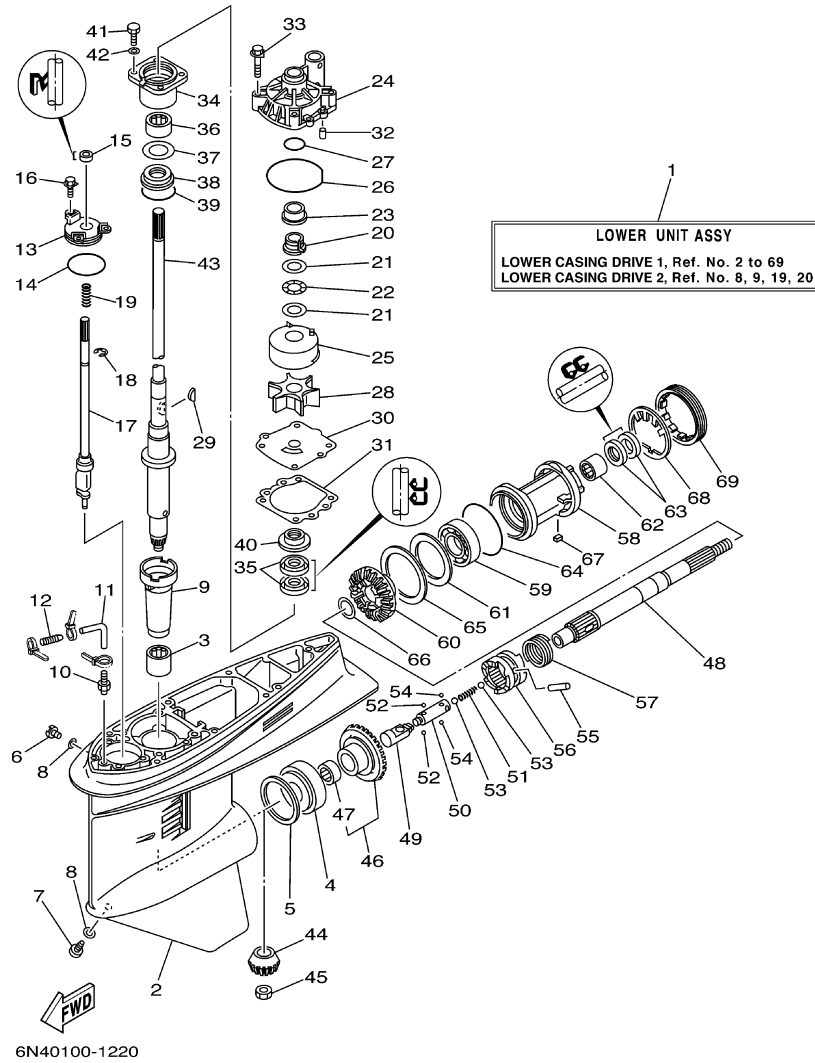

115TJRZ 2001 / LOWER CASING DRIVE 1 115 130

©2014 Yamaha Motor Corporation, U.S.A. All rights reserved.

Part List

115TJRZ 2001 / LOWER CASING DRIVE 1 115 130

REF - NO	PART NUMBER	PART NAME	QUANTITY	REMARKS
1	6E5-45300-26-8D	LOWER UNIT ASSY	1	UR X
1	6E5-45300-16-8D	LOWER UNIT ASSY	1	UR L
2	6E5-45301-04-8D	CASING, LOWER	1	
3	93315-628U9-00	BEARING	1	
4	93332-000U7-00	BEARING	1	
5	6E5-45567-01-12	SHIM (T:0.12MM)	1	
5	6E5-45567-01-30	SHIM (T:0.30MM)	1	
5	6E5-45567-01-50	SHIM (T:0.50MM)	1	
5	6E5-45567-01-40	SHIM (T:0.40MM)	1	
5	6E5-45567-01-15	SHIM (T:0.15MM)	1	
5	6E5-45567-01-18	SHIM (T:0.18MM)	1	
5	6E5-45567-01-10	SHIM (T:0.10MM)	1	
6	90340-08M04-00	PLUG, STRAIGHT SCREW	1	
7	688-45341-00-00	PLUG, DRAIN	1	
8	90430-08020-00	.GASKET	2	
9	6E5-45536-00-00	SLEEVE, DRIVE SHAFT	1	
10	6E5-45378-00-00	NIPPLE, HOSE	1	
11	90445-07ME8-00	HOSE (L80)	1	UR L
11	90445-07ME9-00	HOSE (L120)	1	UR X
12	6E5-83558-10-00	END, NIPPLE	1	
13	6E5-45321-00-00	PLATE	1	
14	93210-58144-00	.O-RING	1	
15	93106-09014-00	.OIL SEAL	1	
16	90119-06M10-00	BOLT, WITH WASHER	3	
17	6E5-44150-02-00	SHIFT CAM ASSY	1	
18	93430-08006-00	CIRCLIP	1	
19	90501-11M10-00	SPRING, COMPRESSION	1	
20	61A-45538-00-00	SPACER 1	1	
21	90201-22M01-00	WASHER, PLATE	2	
22	90206-22M19-00	WASHER, WAVE	1	
23	61A-45527-00-00	COLLAR, DRIVE SHAFT	1	
24	61A-44311-01-00	HOUSING, WATER PUMP	1	
25	61A-44322-02-00	.INSERT, CARTRIDGE	1	
26	93210-86M38-00	.O-RING	1	
27	93210-37160-00	.O-RING	1	
28	6E5-44352-01-00	.IMPELLER	1	
29	90280-04M05-00	.KEY, WOODRUFF	1	
30	6E5-44323-00-00	OUTER PLATE, CARTRIDGE	1	
31	6E5-44315-A0-00	.GASKET, WATER PUMP	1	
32	93606-12019-00	.PIN, DOWEL	2	
33	90119-08M14-00	.BOLT, WITH WASHER	4	
34	6E5-45331-00-94	HOUSING, BEARING	1	
35	93101-28M16-00	.OIL SEAL	2	
36	93317-330U2-00	BEARING	1	
37	6E5-45587-01-12	SHIM (T:0.12MM)	1	UR
37	6E5-45587-01-30	SHIM (T:0.30MM)	1	UR
37	6E5-45587-01-50	SHIM (T:0.50MM)	1	UR
37	6E5-45587-01-40	SHIM (T:0.40MM)	1	UR
37	6E5-45587-01-15	SHIM (T:0.15MM)	1	UR
37	6E5-45587-01-18	SHIM (T:0.18MM)	1	UR
37	6E5-45587-01-10	SHIM (T:0.10MM)	1	UR
38	93341-930V2-00	BEARING	1	
39	93210-55M14-00	.O-RING	1