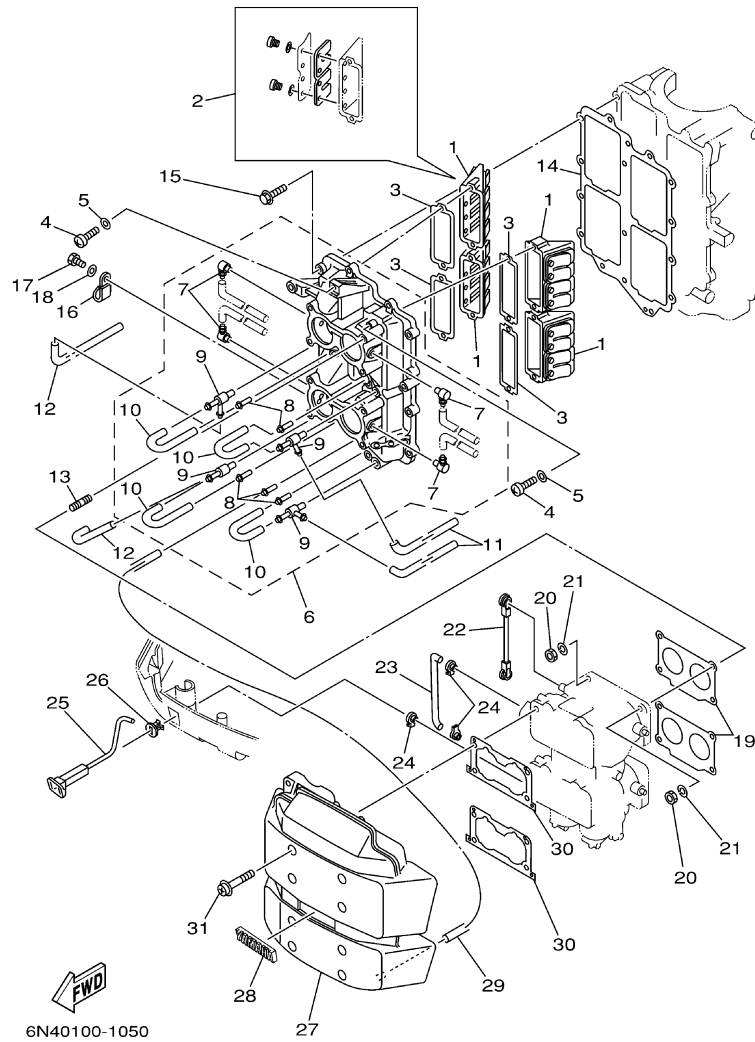

115TJRZ 2001 / INTAKE

©2014 Yamaha Motor Corporation, U.S.A. All rights reserved.

Part List

115TJRZ 2001 / INTAKE

REF - NO	PART NUMBER	PART NAME	QUANTITY	REMARKS
1	6E5-13610-00-00	REED VALVE ASSY	4	
2	6E5-W0004-00-00	.REED SET	1	
3	6E5-13621-A1-00	.GASKET, VALVE SEAT	4	
4	97880-05025-00	SCREW, PAN HEAD	8	
5	92990-05600-00	WASHER, PLATE	8	
6	6E5-13641-11-1S	MANIFOLD 1	1	
7	6E5-13552-00-00	.NOZZLE	4	
8	624-14485-00-00	.PIPE, JOINT	5	
9	6E5-11370-00-00	.CHECK VALVE ASSY	4	
10	90445-07M28-00	.HOSE (L70)	4	
11	90445-07M24-00	HOSE (L240)	2	
12	90445-07M46-00	HOSE (L360)	2	
13	90116-06M30-00	BOLT, STUD	8	
14	6E5-13645-A1-00	GASKET, MANIFOLD 1	1	
15	90119-06MA3-00	BOLT, WITH WASHER	12	
16	90465-06M86-00	.CLAMP	1	
17	97095-06012-00	BOLT	1	
18	92995-06600-00	WASHER	1	
19	6E5-14198-A2-00	.GASKET	2	
20	95380-06600-00	NUT, HEXAGON	8	
21	92995-06100-00	WASHER, SPRING	8	
22	6E5-41217-01-00	ROD, ACCEL. LEVER	1	
23	6E5-41256-01-00	ROD, CHOKE 1	1	
24	661-41262-02-00	JOINT, CHOKE LEVER	3	
25	6N7-41271-00-00	KNOB, CHOKE	1	
26	689-41273-00-00	GROMMET	1	
27	6N7-14440-01-00	SILENCER ASSY, INTAKE	1	
28	6E5-1441K-00-00	EMBLEM	1	
29	90445-07258-00	HOSE (L200)	1	
30	6K7-14483-00-00	GASKET	2	
31	90159-06M14-00	SCREW, WITH WASHER	8