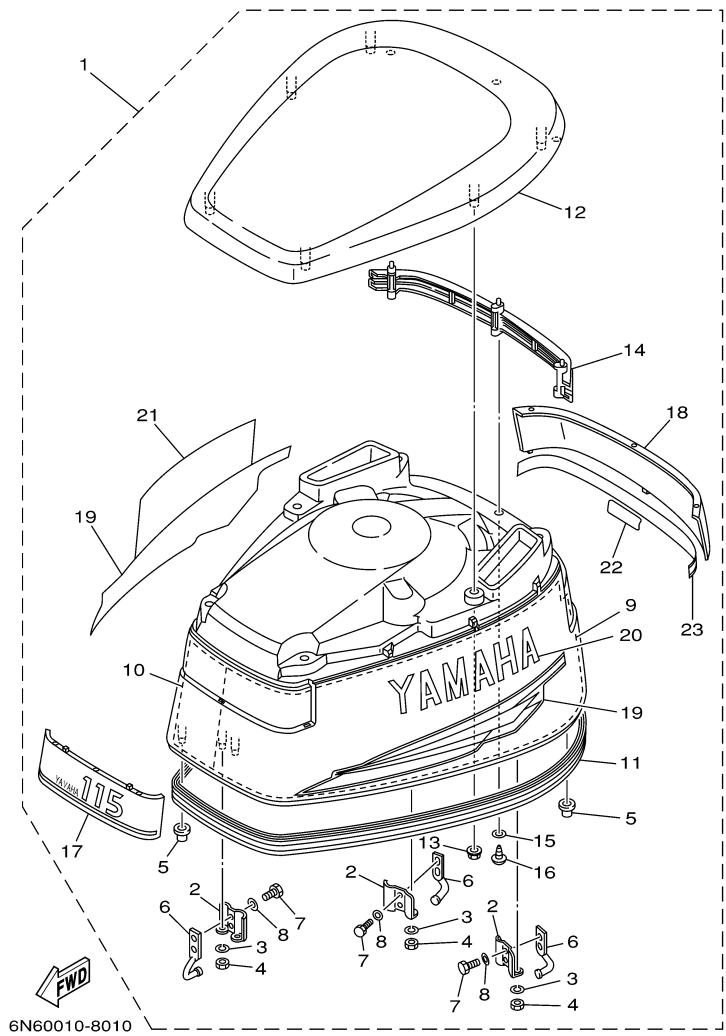

115TJRZ 2001 / TOP COWLING

©2014 Yamaha Motor Corporation, U.S.A. All rights reserved.

Part List

115TJRZ 2001 / TOP COWLING

REF - NO	PART NUMBER	PART NAME	QUANTITY	REMARKS
1	6N6-42610-30-4D	TOP COWLING ASSY	1	UR 115
2	6R3-42647-00-00	.HOLDER, CLAMP BAND	3	
3	92990-06100-00	.WASHER, SPRING	6	
4	95380-06600-00	.NUT, HEXAGON	6	
5	6R3-42662-00-00	.DAMPER	3	
6	6R3-42814-00-00	.HOOK, CLAMP	3	
7	97095-06012-00	.BOLT	6	
8	92995-06600-00	.WASHER	6	
9	6N7-42619-00-00	.DAMPER, FORM	1	
10	6N7-42627-00-00	.DAMPER, FORM	1	
11	6R3-42615-01-00	.SEAL	1	
12	6N7-42613-00-4D	.MOLDING, AIR DUCT	1	
13	90179-06M24-00	.NUT	6	
14	6N7-42636-00-00	.LOUVER 2	1	
15	92990-04600-00	.WASHER, PLATE	3	
16	97780-40520-00	.SCREW, TAPPING	3	
17	6N6-42686-30-00	.EMBLEM, FRONT	1	UR 115
18	6N6-42687-30-00	.EMBLEM, REAR	1	UR 115
19	6N7-W0070-30-00	.GRAPHIC SET	1	
20	6N7-42681-30-00	.MARK, COWLING	1	
21	6N7-42682-30-00	.MARK, COWLING	1	
22	6N7-42678-30-00	.GRAPHIC, REAR	1	
23	6N7-4267A-30-00	.GRAPHIC, REAR 2	1