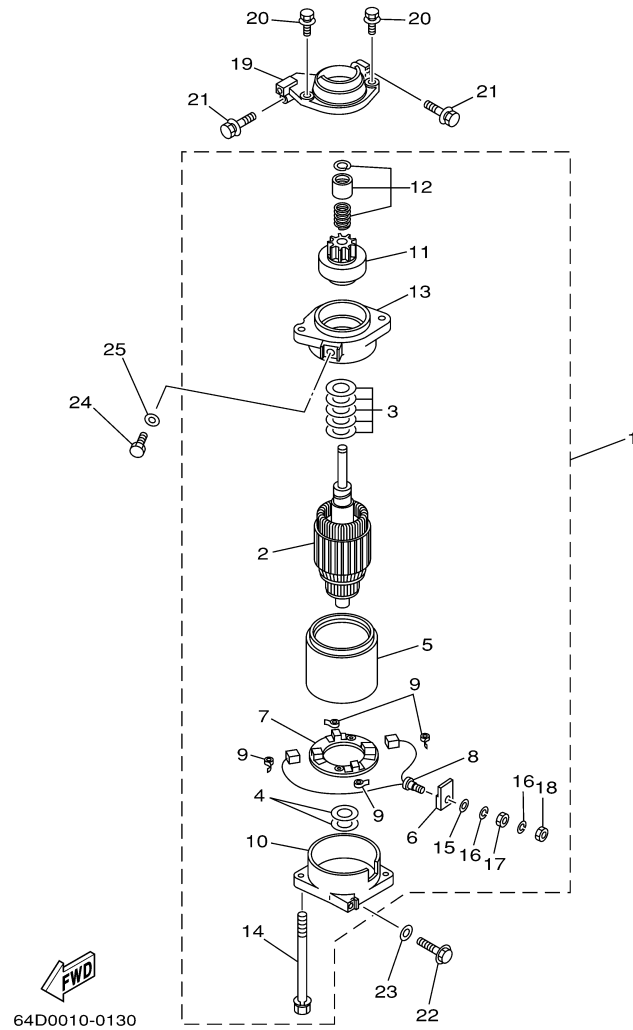

115TJRZ 2001 / STARTING MOTOR

©2014 Yamaha Motor Corporation, U.S.A. All rights reserved.

Part List

115TJRZ 2001 / STARTING MOTOR

REF - NO	PART NUMBER	PART NAME	QUANTITY	REMARKS
1	6N7-81800-10-00	STARTING MOTOR ASSY	1	
2	6N7-81850-10-00	.ARMATURE ASSY	1	
3	61A-81809-00-00	.WASHER KIT	1	
4	61A-81824-00-00	.WASHER 2	2	
5	6N7-81810-00-00	.STATOR ASSY	1	
6	6K7-8182G-10-00	.BUSH, TERMINAL	1	
7	6N7-81840-00-00	.BRUSH HOLDER ASSY	1	
8	6N7-81801-00-00	.BRUSH SET	1	
9	6N7-81813-00-00	.SPRING, BRUSH	4	
10	6N7-81820-10-00	.REAR BRACKET ASSY	1	
11	6N7-81807-00-00	.GEAR ASSY, STARTING MOTOR	1	
12	6N7-81857-00-00	.RETAINER	1	
13	6N7-81830-00-00	.FRONT BRACKET ASSY	1	
14	6K7-81826-10-00	.BOLT	2	
15	6E5-8182E-10-00	.WASHER	1	
16	6E5-8182F-10-00	.WASHER	2	
17	6E5-8182A-10-00	.NUT	1	
18	6E5-8182K-10-00	.NUT	1	
19	6R3-81822-00-94	BRACKET, STARTING MOTOR	1	
20	90119-08M76-00	BOLT, WITH WASHER	2	
21	90119-08M77-00	BOLT, WITH WASHER	2	
22	90119-08M57-00	BOLT, WITH WASHER	1	
23	92990-08600-00	..WASHER, PLATE	1	
24	97095-08016-00	BOLT	1	
25	92995-08600-00	WASHER	1