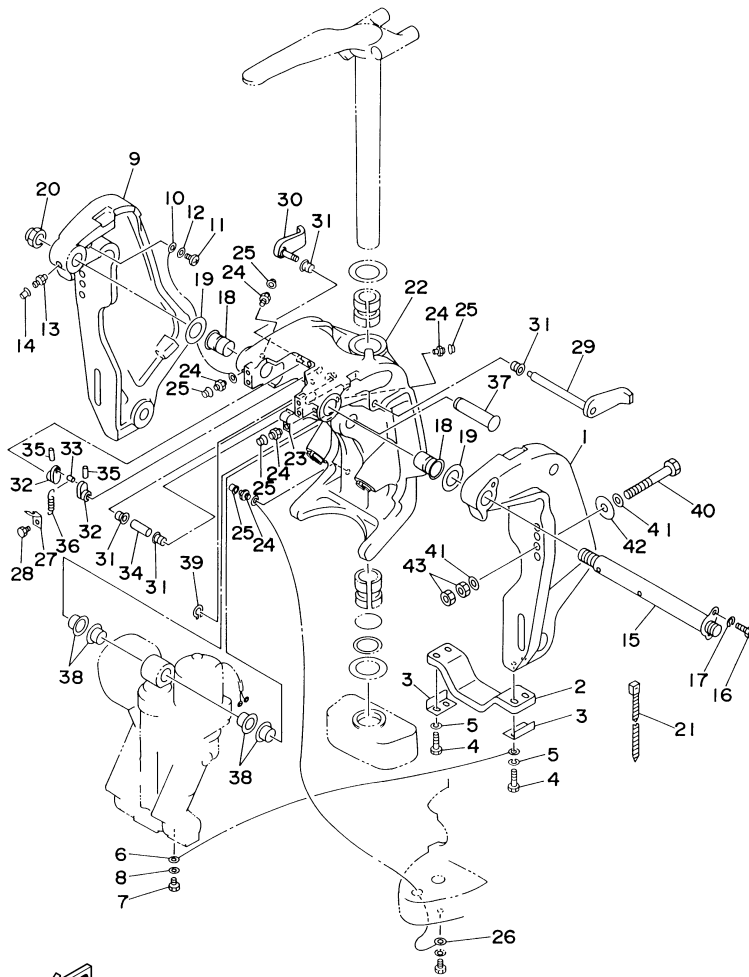

115TJRZ 2001 / BRACKET 1

6N60010-7160

©2014 Yamaha Motor Corporation, U.S.A. All rights reserved.

Part List

115TJRZ 2001 / BRACKET 1

REF - NO	PART NUMBER	PART NAME	QUANTITY	REMARKS
1	64E-43111-01-8D	BRACKET, CLAMP	1	
2	6G5-45251-01-00	ANODE	1	
3	6G5-44526-00-00	PLATE	2	
4	97095-06030-00	BOLT	4	
5	92995-06100-00	WASHER, SPRING	4	
6	6E5-82148-00-00	WIRE, LEAD 4	1	
7	97095-06010-00	BOLT	1	
8	92995-06600-00	WASHER	1	
9	64E-43112-01-8D	BRACKET, CLAMP	1	
10	6E5-82148-00-00	WIRE, LEAD 4	1	
11	97880-06012-00	SCREW, PAN HEAD	1	
12	92990-06600-00	WASHER, PLATE	1	
13	93700-06M03-00	NIPPLE, GREASE	1	
14	663-45119-00-00	CAP, GREASE NIPPLE	1	AP
15	64E-43131-01-00	BOLT, CLAMP BRACKET	1	
16	97095-08020-00	BOLT	1	
17	92995-08100-00	WASHER	1	
18	90386-25M31-00	BUSH	2	
19	90201-26M59-00	WASHER, PLATE	2	
20	90185-22M11-00	NUT, SELF-LOCKING	1	
21	90465-11M10-00	CLAMP	1	
22	64E-43311-20-8D	BRACKET, SWIVEL 1	1	UR X
22	64E-43311-10-8D	BRACKET, SWIVEL 1	1	UR L
23	90465-08M63-00	CLAMP	1	
24	93700-06M03-00	NIPPLE, GREASE	5	
25	663-45119-00-00	CAP, GREASE NIPPLE	5	AP
26	6E5-82147-20-00	WIRE, LEAD 5	1	UR X
26	6E5-82147-00-00	WIRE, LEAD 5	1	UR L
27	6G5-43144-00-00	HOOK, SPRING	1	
28	97095-06010-00	BOLT	1	
29	6G5-43181-02-00	LEVER, TILT STOP 1	1	
30	6G5-43185-02-00	LEVER, TILT STOP 2	1	
31	90386-10M16-00	BUSH	4	
32	6G5-43148-00-00	COLLAR, DISTANCE	2	
33	90249-06M19-00	PIN	1	
34	90387-10M05-00	COLLAR	1	
35	91690-30020-00	PIN, SPRING	2	
36	90506-14M24-00	SPRING, TENSION	1	
37	64E-43126-00-00	PIN, UPPER SHOCK MOUNT	1	
38	90386-22M98-00	BUSH	4	
39	93410-22M11-00	CIRCLIP	1	
40	90101-12M77-00	BOLT (L:150MM)	2	UR
40	90101-12M05-00	BOLT (L:130MM)	4	UR
41	90201-13M01-00	WASHER, PLATE	8	
42	90201-12M05-00	WASHER, PLATE	4	
43	95380-12600-00	NUT	8	

Part Notes

115TJRZ 2001 / BRACKET 1

PART NUMBER	NOTE TEXT
92990-06600-00	OEM: This part number is among the Top 100 Most Popular Marine Maintenance Parts as of March 2014.

©2014 Yamaha Motor Corporation, U.S.A. All rights reserved.