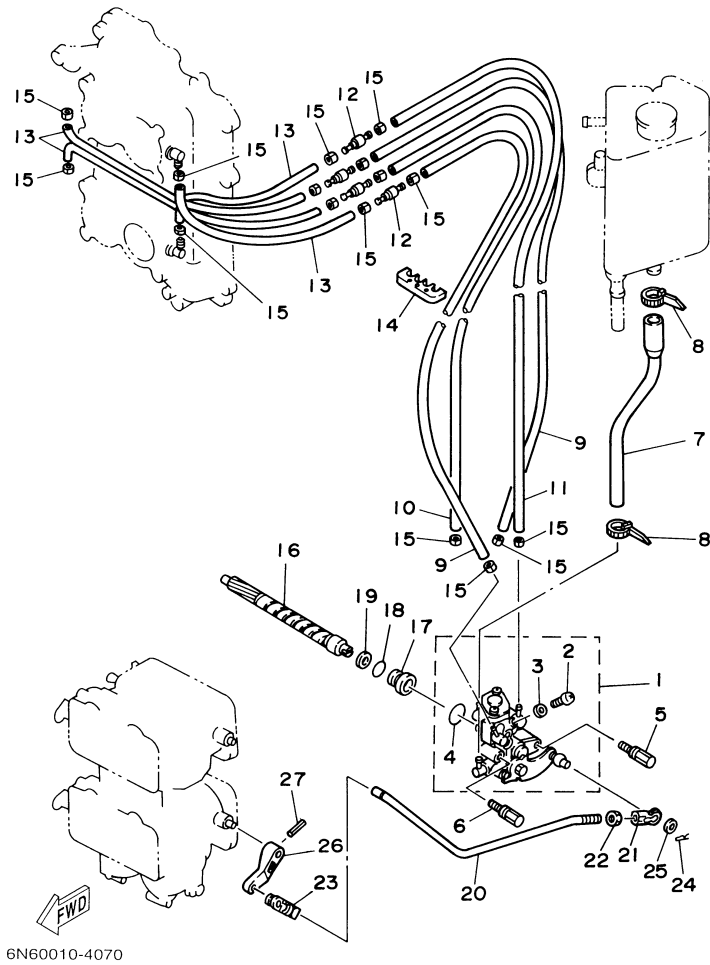

115TJRZ 2001 / OIL PUMP

©2014 Yamaha Motor Corporation, U.S.A. All rights reserved.

Part List

115TJRZ 2001 / OIL PUMP

REF - NO	PART NUMBER	PART NAME	QUANTITY	REMARKS
1	6N6-13200-00-00	OIL INJECTION PUMP ASSY	1	UR 115
2	6R3-13471-00-00	.PLUG, DRAIN	1	
3	6L2-13475-00-00	.GASKET	1	
4	93210-19MA7-00	.O-RING	1	
5	90109-06M40-00	BOLT	1	
6	90109-06M39-00	BOLT	1	
7	6N7-13416-00-00	PIPE, OIL 1	1	
8	90465-11M10-00	CLAMP	2	
9	90445-07M89-00	HOSE (L310)	2	
10	90445-07196-00	HOSE (L160)	1	
11	90445-07M72-00	HOSE (L250)	1	
12	6R3-13183-10-00	VALVE, CHECK	4	
13	90445-07M87-00	HOSE (L110)	4	
14	90464-07M06-00	CLAMP	1	
15	90468-07M02-00	CLIP	16	
16	6R3-11537-00-00	GEAR, DRIVEN	1	
17	6R3-13117-00-00	COLLAR, DISTANCE	1	
18	93210-13M04-00	O-RING	1	
19	90202-08M44-00	WASHER, PLATE	1	
20	6R3-41241-00-00	ROD, LINK	1	
21	6H1-41237-00-00	JOINT, LINK	1	
22	95380-05600-00	NUT	1	
23	6R5-41237-00-00	JOINT, LINK	1	
24	90468-05M03-00	CLIP	1	
25	90202-05088-00	WASHER, PLATE	1	
26	6E5-14276-01-00	LEVER	1	
27	91690-30016-00	PIN, SPRING	1	

Part Notes

115TJRZ 2001 / OIL PUMP

PART NUMBER	NOTE TEXT
6H1-41237-00-00	OEM: This part number is among the Top 100 Most Popular Marine Maintenance Parts as of March 2014.

©2014 Yamaha Motor Corporation, U.S.A. All rights reserved.