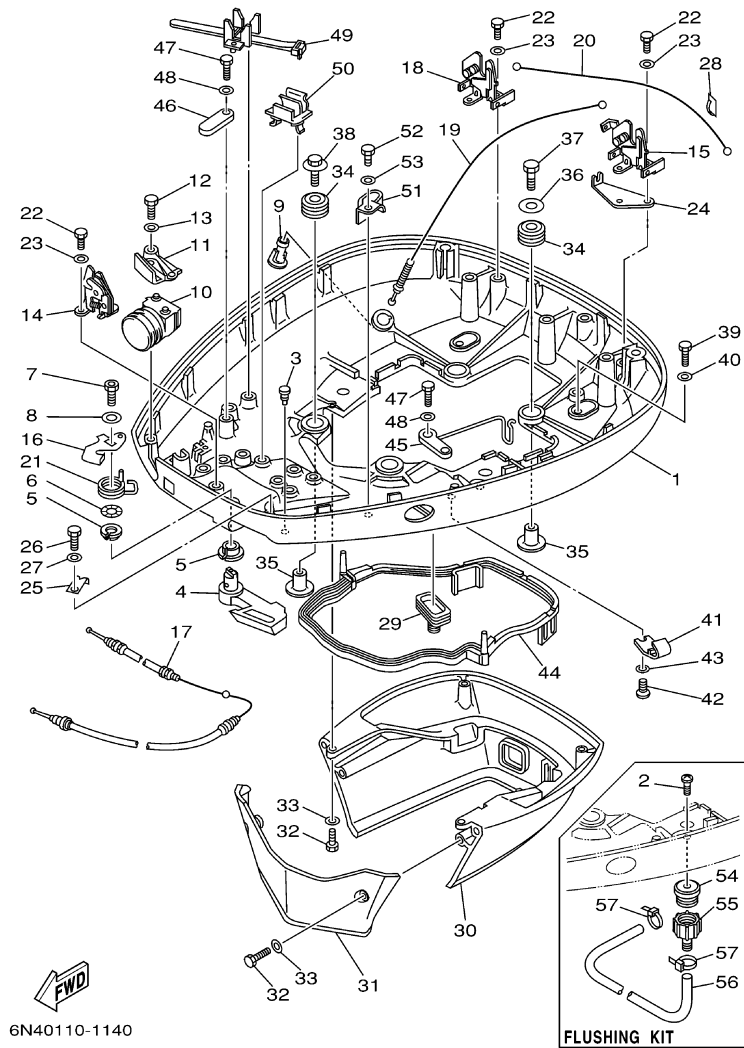

115TJRZ 2001 / BOTTOM COWLING

©2014 Yamaha Motor Corporation, U.S.A. All rights reserved.

Part List

115TJRZ 2001 / BOTTOM COWLING

REF - NO	PART NUMBER	PART NAME	QUANTITY	REMARKS
1	6N7-42711-43-8D	COWLING, BOTTOM 1	1	
2	90169-05M00-00	SCREW, TRUSS HEAD TAPPING	1	FLUSHING KIT
3	6H4-42748-00-00	GROMMET	1	
4	6N7-42815-01-8D	LEVER, CLAMP	1	
5	90386-13M88-00	BUSH	2	
6	90206-13M10-00	WASHER, WAVE	1	
7	90109-08M45-00	BOLT	1	
8	92990-08200-00	WASHER, PLAIN	1	
9	6E5-44391-00-00	NIPPLE, HOSE	1	
10	6N7-42725-30-00	GROMMET	1	
11	6N7-42738-02-5B	PLATE, FITTING	1	
12	97095-06016-00	BOLT	2	
13	92995-06600-00	WASHER	2	
14	6R3-42824-00-00	BASE, CLAMP LEVER	1	
15	6R3-42811-01-00	STAY	1	
16	6R3-42816-00-00	LEVER, CLAMP	1	
17	6N7-42850-00-00	WIRE COMPLETE	1	
18	6R3-42811-10-00	STAY	1	
19	6N7-42850-10-00	WIRE COMPLETE	1	
20	6N7-42850-20-00	WIRE COMPLETE	1	
21	6R3-42813-00-00	SPRING, CLAMP LEVER	1	
22	97095-06016-00	BOLT	6	
23	92995-06600-00	WASHER	6	
24	6N7-42828-00-00	PLATE, CLAMP	1	
25	6R3-42828-00-00	PLATE, CLAMP	1	
26	97095-06010-00	BOLT	1	
27	92995-06600-00	WASHER	1	
28	6N7-42841-00-00	MARK, CLAMP	1	
29	688-42726-10-00	GROMMET	1	
30	6N7-42741-01-8D	APRON	1	
31	6R3-42771-01-8D	APRON	1	
32	97095-06020-00	BOLT	4	
33	92995-06600-00	WASHER	4	
34	90480-22M15-00	GROMMET	4	
35	90387-08M37-00	COLLAR	4	
36	90201-08M54-00	WASHER, PLATE	1	
37	97075-08035-00	BOLT	1	
38	90119-08M22-00	BOLT, WITH WASHER	3	
39	97095-06020-00	BOLT	2	
40	92995-06600-00	WASHER	2	
41	6E5-24367-10-00	CLAMP, FUEL PIPE 2	1	
42	90157-06M01-00	SCREW, PAN HEAD	1	
43	92990-06600-00	WASHER, PLATE	1	
44	6E5-42716-00-00	RUBBER, SEAL 1	1	
45	6K7-82588-00-00	PLATE	1	
46	6E5-82588-00-00	PLATE	1	
47	97095-06020-00	BOLT	2	
48	92995-06600-00	WASHER	2	
49	688-82594-00-00	CLAMP	1	
50	6E5-82594-00-00	CLAMP	4	
51	90465-12M25-00	CLAMP	1	
52	97095-06012-00	BOLT	1	
53	92995-06600-00	WASHER	1