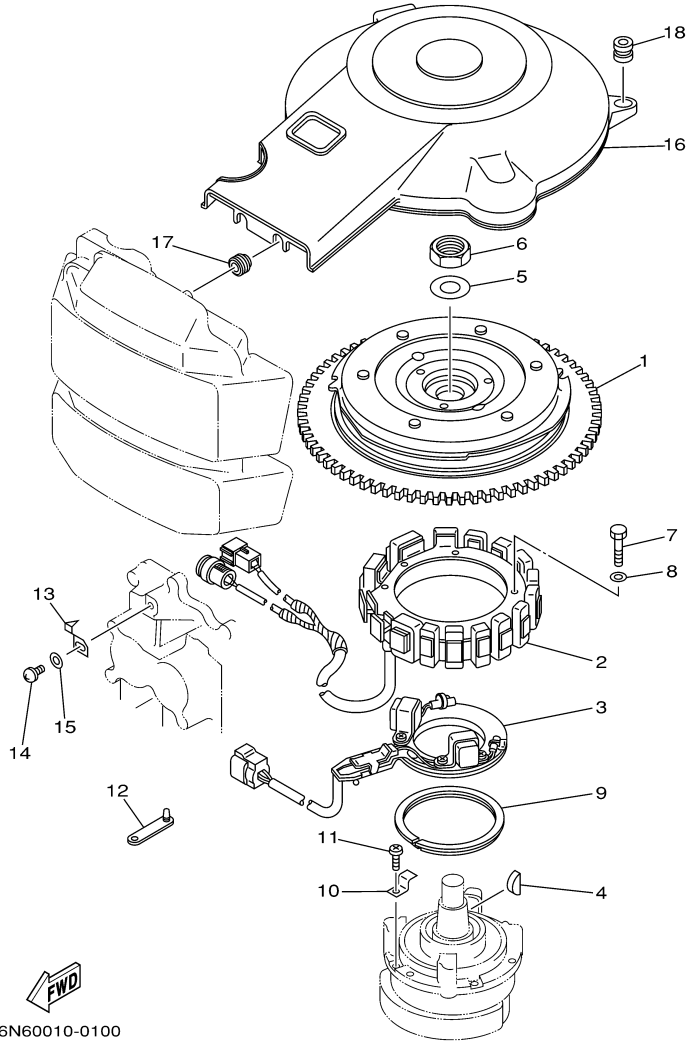

115TJRZ 2001 / GENERATOR

©2014 Yamaha Motor Corporation, U.S.A. All rights reserved.

Part List

115TJRZ 2001 / GENERATOR

REF - NO	PART NUMBER	PART NAME	QUANTITY	REMARKS
1	6N7-85550-00-00	ROTOR ASSY	1	
2	6N7-85510-00-00	STATOR ASSY	1	
3	6E5-85580-00-00	COIL, PULSER	1	
4	90280-05015-00	KEY, WOODRUFF	1	
5	90201-21M18-00	WASHER, PLATE	1	
6	90170-20137-00	NUT	1	
7	97013-06065-00	BOLT	4	
8	92903-06600-00	WASHER, PLATE	4	
9	688-41611-00-00	RETAINER, MAGNETO BASE	1	
10	688-41612-00-00	RETAINER, MAGNETO BASE	4	
11	97880-06018-00	SCREW, PAN HEAD	4	
12	90464-12M00-00	CLAMP	1	
13	6E5-81332-00-00	PLATE, TIMING	1	
14	97885-06010-00	SCREW, PAN HEAD	1	
15	92995-06600-00	WASHER	1	
16	6N7-81337-00-00	COVER, FLYWHEEL	1	
17	90480-12M11-00	GROMMET	2	
18	663-82317-01-00	DAMPER, IGNITION COIL	2