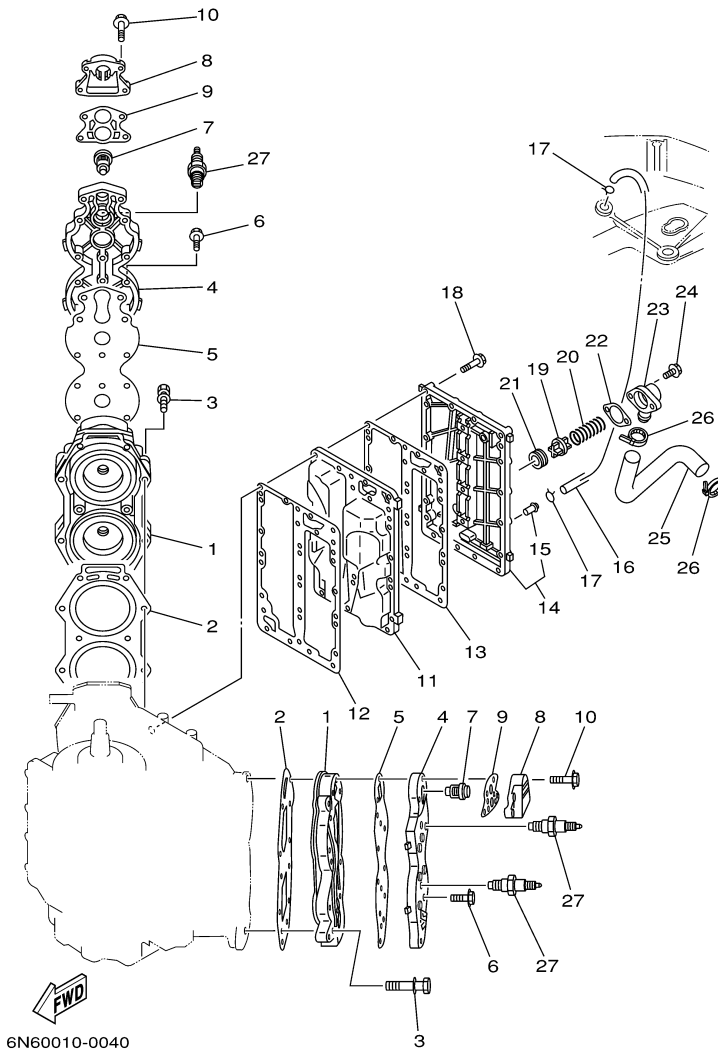

115TJRZ 2001 / CYLINDER CRANKCASE 2

©2014 Yamaha Motor Corporation, U.S.A. All rights reserved.

Part List

115TJRZ 2001 / CYLINDER CRANKCASE 2

REF - NO	PART NUMBER	PART NAME	QUANTITY	REMARKS
1	6E5-11111-10-1S	HEAD, CYLINDER 1	2	UR 115
2	6E5-11181-A1-00	.GASKET, CYLINDER HEAD 1	2	
3	90119-08MA8-00	BOLT, WITH WASHER	20	
4	6E5-11191-01-1S	COVER, CYLINDER HEAD 1	2	
5	6E5-11193-A0-00	.GASKET, HEAD COVER 1	2	
6	90119-06MA4-00	BOLT, WITH WASHER	24	
7	6E5-12411-20-00	THERMOSTAT	2	
8	6G5-12413-00-1S	COVER, THERMOSTAT	2	
9	688-12414-A1-00	.GASKET, COVER	2	
10	90119-06MA6-00	BOLT, WITH WASHER	8	
11	6E5-41111-00-1S	INNER COVER, EXHAUST	1	UR 115
12	6E5-41112-A1-00	GASKET, EXHAUST INNER COVER	1	
13	6E5-41112-A1-00	GASKET, EXHAUST INNER COVER	1	
14	6N7-41113-00-1S	OUTER COVER, EXHAUST	1	
15	650-24378-00-00	.PIPE, JOINT 4	1	
16	6E5-24312-00-00	PIPE 2	1	
17	90467-08004-00	CLIP	2	
18	90119-06MA5-00	BOLT, WITH WASHER	23	
19	6G5-12416-00-00	VALVE, PRESSURE CONTROL	1	
20	90501-16M11-00	SPRING, COMPRESSION	1	
21	90480-20M05-00	GROMMET	1	
22	6G5-11382-A1-00	.GASKET 2	1	
23	6G5-11372-00-1S	COVER, BYPASS 2	1	
24	90119-06MA2-00	BOLT, WITH WASHER	2	
25	6E5-12576-00-00	HOSE 1	1	
26	90465-13M18-00	CLAMP	2	
27	94702-00247-00	PLUG, SPARK (NGK BR8HS-10)	4	UR 115

Part Notes

115TJRZ 2001 / CYLINDER CRANKCASE 2

PART NUMBER	NOTE TEXT
688-12414-A1-00	OEM: This part number is among the Top 100 Most Popular Marine Maintenance Parts as of March 2014.
90480-20M05-00	OEM: This part number is among the Top 100 Most Popular Marine Maintenance Parts as of March 2014.

©2014 Yamaha Motor Corporation, U.S.A. All rights reserved.