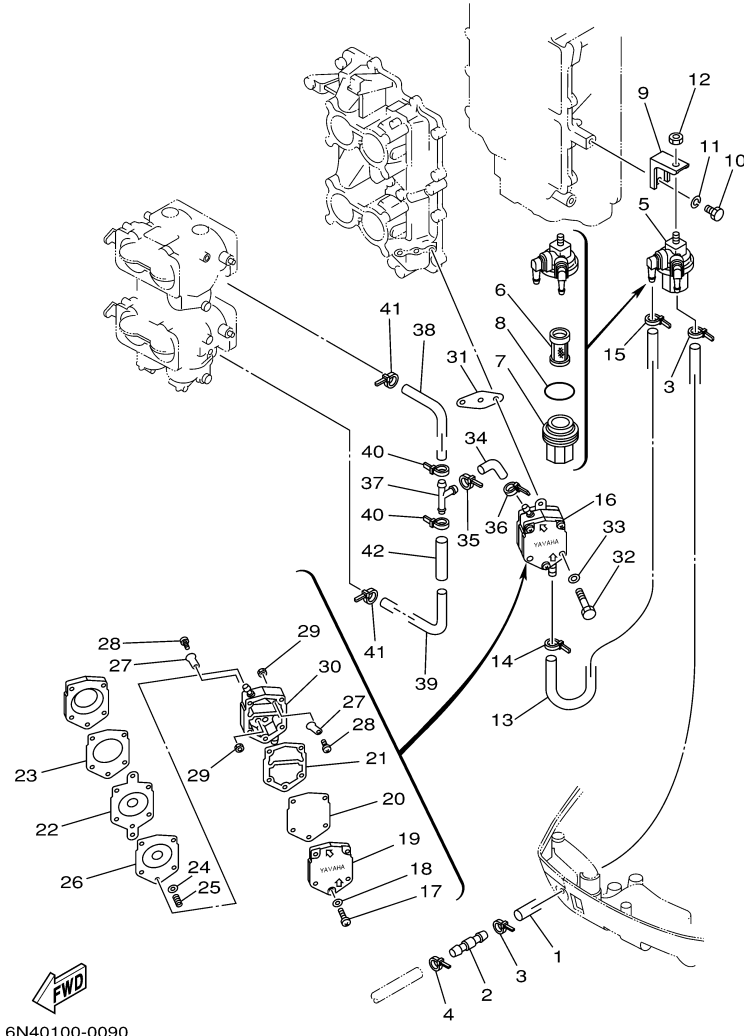

115TJRZ 2001 / FUEL

6N40100-0090

©2014 Yamaha Motor Corporation, U.S.A. All rights reserved.

Part List

115TJRZ 2001 / FUEL

REF - NO	PART NUMBER	PART NAME	QUANTITY	REMARKS
1	6R3-24313-20-00	PIPE 3 (L2820)	1	
2	6R3-24377-00-00	PIPE, JOINT 2	1	
3	90465-11M10-00	CLAMP	2	
4	90465-11M10-00	CLAMP	1	
5	6R3-24560-00-00	FILTER ASSY	1	
6	61N-24563-00-00	.ELEMENT, FILTER	1	
7	61N-24521-00-00	.CUP, FILTER	1	
8	93210-32738-00	.O-RING	1	
9	6E5-24566-00-00	BRACKET, FILTER	1	
10	97013-06014-00	BOLT	1	
11	92903-06100-00	WASHER, SPRING	1	
12	95380-08600-00	NUT	1	
13	6E5-24314-00-00	PIPE 4	1	
14	90465-11M10-00	CLAMP	1	
15	90465-11M10-00	CLAMP	1	
16	6E5-24410-10-00	FUEL PUMP ASSY	1	
17	98503-05035-00	.SCREW, PAN HEAD	3	
18	92903-05600-00	.WASHER, PLATE	3	
19	6E5-24413-00-00	.BODY 2	1	
20	6E5-24471-00-00	.DIAPHRAGM	1	
21	6E5-24435-00-00	.GASKET, BODY 2	1	
22	6E5-24411-10-00	.DIAPHRAGM	1	
23	6E5-24436-00-00	.GASKET, BODY 3	1	
24	6E5-24424-00-00	.SEAT, SPRING	1	
25	6E5-24423-00-00	.SPRING, DIAPHRAGM	1	
26	6E5-24434-02-00	.GASKET, BODY	1	
27	6A0-24421-01-00	.VALVE, CHECK	4	
28	6A0-14325-00-00	.SCREW, PAN HEAD	4	
29	95380-03600-00	.NUT	4	
30	6E5-24412-10-00	.BODY 1	1	
31	650-24431-A0-00	GASKET, FUEL PUMP 1	1	
32	97095-06050-00	BOLT	2	
33	92995-06600-00	WASHER	2	
34	6G5-24316-10-00	PIPE 6	1	
35	90465-11M10-00	CLAMP	1	
36	90465-11M10-00	CLAMP	1	
37	6E5-24376-10-00	PIPE, JOINT 1	1	
38	6G5-24318-10-00	PIPE, OVERFLOW	1	
39	6G5-24319-10-00	PIPE, OIL	1	
40	90465-11M10-00	CLAMP	2	
41	90465-11M10-00	CLAMP	2	
42	90446-15M07-00	HOSE (L60)	1	

Part Notes

115TJRZ 2001 / FUEL

PART NUMBER	NOTE TEXT
650-24431-A0-00	OEM: This part number is among the Top 100 Most Popular Marine Maintenance Parts as of March 2014.

©2014 Yamaha Motor Corporation, U.S.A. All rights reserved.