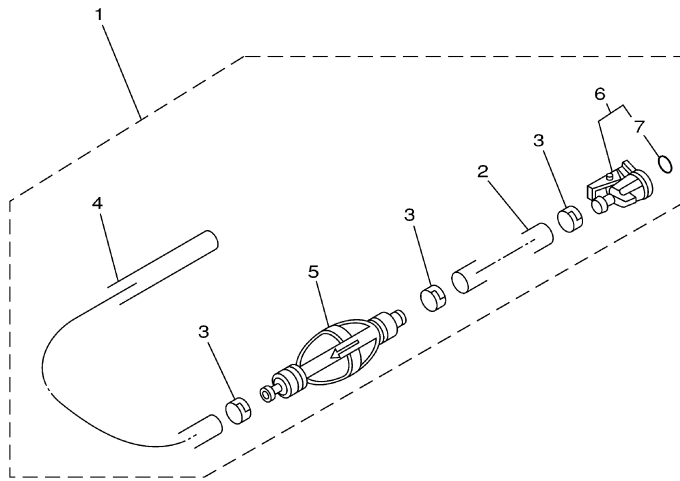

115TJRZ 2001 / FUEL 2

©2014 Yamaha Motor Corporation, U.S.A. All rights reserved.

Part List

115TJRZ 2001 / FUEL 2

REF - NO	PART NUMBER	PART NAME	QUANTITY	REMARKS
1	6Y2-24306-42-00	FUEL PIPE COMP. 1	1	AP
2	90445-13M01-00	.HOSE (L2050)	1	
3	6E5-24351-51-00	.BAND 1	3	
4	90445-13M35-00	.HOSE (L250)	1	
5	6Y2-24360-52-00	.PRIMER PUMP ASSY	1	
6	6Y2-24305-04-00	.FUEL PIPE JOINT COMP 2	1	
7	93210-08287-00	..O-RING	1