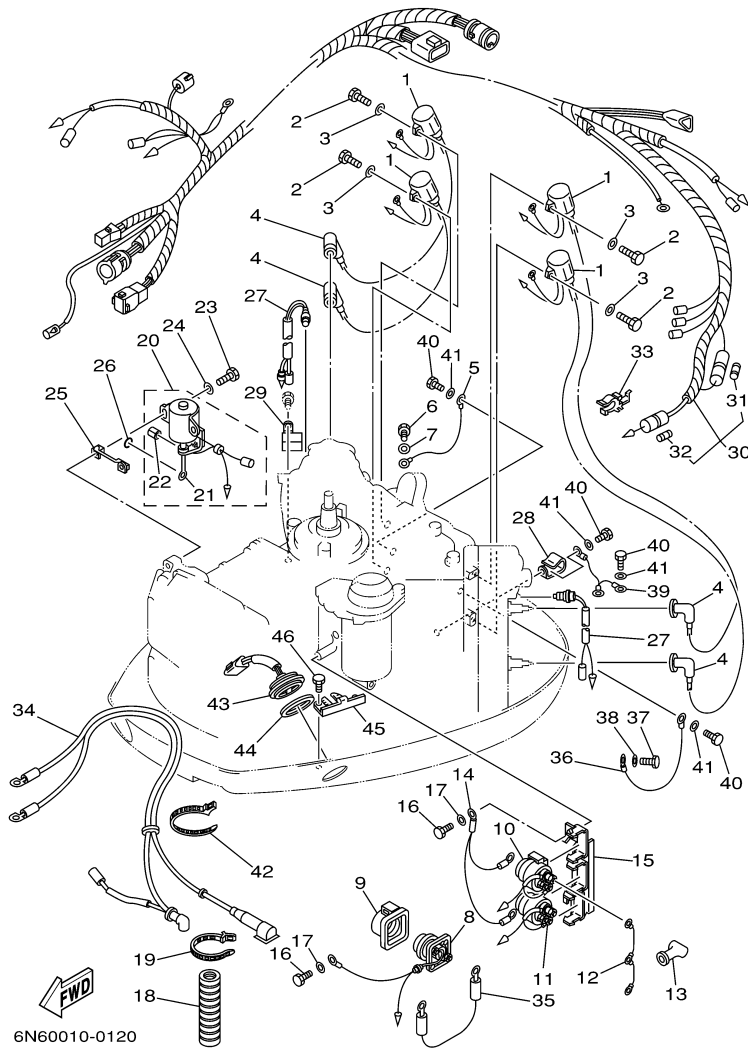

115TJRZ 2001 / ELECTRICAL 2

©2014 Yamaha Motor Corporation, U.S.A. All rights reserved.

Part List

115TJRZ 2001 / ELECTRICAL 2

REF - NO	PART NUMBER	PART NAME	QUANTITY	REMARKS
1	6R3-85570-01-00	IGNITION COIL ASSY	4	
2	97095-06020-00	BOLT	4	
3	92995-06600-00	WASHER	4	
4	663-82370-01-00	PLUG CAP ASSY	4	
5	662-82519-00-00	WIRE, EARTH LEAD	1	
6	97095-06012-00	BOLT	1	
7	92995-06600-00	WASHER	1	
8	61A-81941-00-00	STARTER RELAY ASSY	1	
9	689-81952-10-00	HOLDER, RELAY	1	
10	6E5-81950-00-00	RELAY ASSY	1	
11	6E5-8195A-00-00	RELAY ASSY	1	
12	6G5-87149-10-00	CONNECTOR	1	
13	6G5-82119-00-00	COVER, LEAD WIRE	2	
14	6E5-82116-00-00	WIRE, MINUS LEAD	1	
15	6E5-81948-22-00	BRACKET	1	
16	97095-06016-00	BOLT	2	
17	92995-06600-00	WASHER	2	
18	6N7-83557-00-00	TUBE (I.DIA:22MM)	1	
19	90465-13M18-00	CLAMP	1	
20	6N7-86110-00-00	SOLENOID	1	
21	6N7-86116-00-00	.WIRE, PULL	1	
22	91609-30010-00	.PIN, SPRING	1	
23	97095-06030-00	BOLT	2	
24	92995-06600-00	WASHER	2	
25	6N7-86112-00-00	STAY, SOLENOID	1	
26	93210-03261-00	O-RING	1	
27	688-82560-10-00	THERMO SWITCH ASSY	2	
28	90465-05M87-00	CLAMP	1	
29	90465-08M89-00	CLAMP	1	
30	6N7-82590-14-00	WIRE HARNESS ASSY	1	
31	663-82151-00-00	.FUSE (12V-20A)	1	
32	705-82151-00-00	.FUSE (30A)	1	
33	6G5-82152-00-00	HOLDER, FUSE	2	
34	6N7-82105-02-00	WIRE HARNESS	1	
35	6N7-82117-00-00	WIRE, LEAD	1	
36	6R3-82519-00-00	WIRE, EARTH LEAD	1	
37	97095-06012-00	BOLT	1	
38	92995-06600-00	WASHER	1	
39	6E5-82531-10-00	WIRE, LEAD	1	
40	97095-06012-00	BOLT	4	
41	92995-06600-00	WASHER	4	
42	90465-13M18-00	CLAMP	1	
43	6R3-82563-00-00	TRIM & TILT SWITCH ASSY	1	
44	6E5-82587-00-00	GASKET	1	
45	6R3-83614-00-00	BRACKET	1	
46	97095-06012-00	BOLT	2