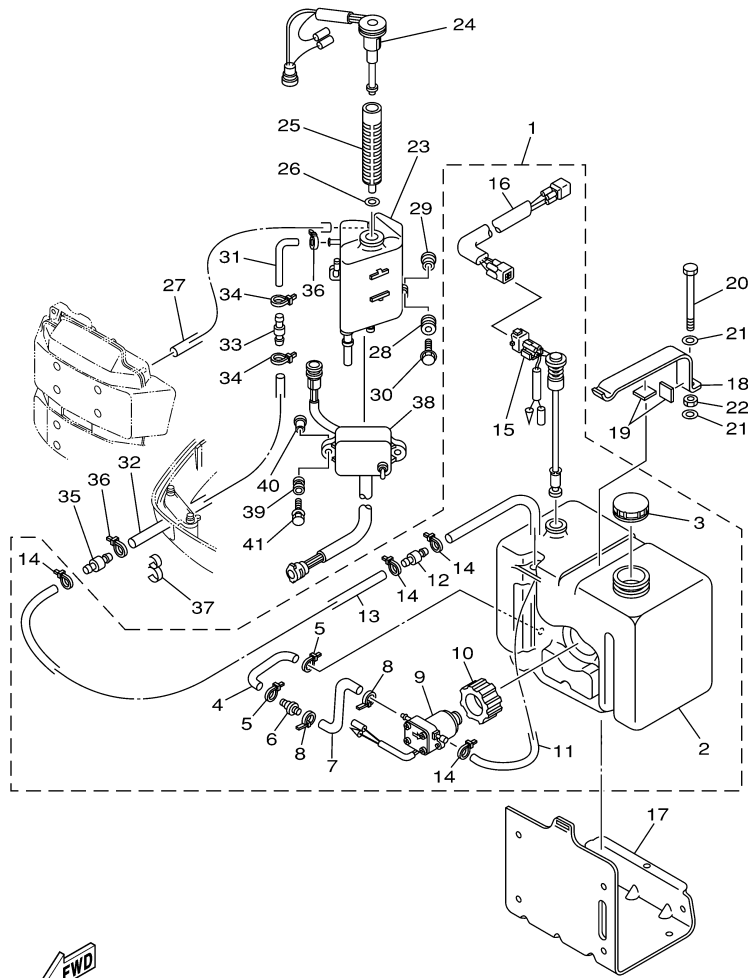

115TJRZ 2001 / OIL TANK

6N60010-0081

Part List

115TJRZ 2001 / OIL TANK

REF - NO	PART NUMBER	PART NAME	QUANTITY	REMARKS
1	6E5-21708-08-00	OIL TANK SUB-ASSY	1	AP 115,130
2	6E5-21733-02-00	.SUB TANK, OIL (105L)	1	
3	6E5-21770-03-00	.OIL TANK CAP ASSY	1	
4	6E5-24322-00-00	.PIPE 11	1	
5	90465-11M10-00	.CLAMP	2	
6	646-24251-02-00	.STRAINER 1	1	
7	6E5-24319-01-00	.PIPE, OIL	1	
8	90465-11M10-00	.CLAMP	2	
9	6E5-81900-01-00	.OIL FEED PUMP ASSY	1	
10	6E5-81922-00-00	.GROMMET	1	
11	6E5-24321-01-00	.PIPE 10	1	
12	6E5-24379-00-00	.PIPE, JOINT 4	1	
13	90445-11M81-00	.HOSE (L3000)	1	UR 115,130
14	90465-11M10-00	.CLAMP	4	
15	6E5-85720-04-00	.OIL LEVEL GAUGE ASSY	1	
16	6R3-85721-30-00	.WIRE, LEAD (L=30M)	1	UR 115,130
17	6E5-21734-01-33	HOLDER, OIL SUB TANK	1	AP
18	6E5-21798-01-33	BRACKET, DAMPER	1	AP
19	6E5-21746-00-00	DAMPER	2	AP
20	97080-06100-00	BOLT	1	AP
21	92990-06600-00	WASHER, PLATE	2	AP
22	95380-06600-00	NUT, HEXAGON	1	AP
23	6E5-21750-05-00	OIL TANK ASSY	1	
24	6G7-85730-03-00	OIL LEVEL GAUGE ASSY	1	
25	6E5-13411-00-00	STRAINER, OIL	1	
26	6E5-13414-00-00	GASKET, STRAINER COVER	1	
27	90445-05M02-00	HOSE (L380)	1	
28	6A0-82317-00-00	DAMPER, IGNITION COIL	3	
29	624-42542-00-00	PIPE	3	
30	90119-06M65-00	BOLT, WITH WASHER	3	
31	64E-24323-00-00	PIPE 12	1	
32	90445-12207-00	HOSE (L2400)	1	
33	6E5-24379-00-00	PIPE, JOINT 4	1	
34	90465-11M10-00	CLAMP	2	
35	6E5-24379-00-00	PIPE, JOINT 4	1	
36	90465-11M10-00	CLAMP	2	
37	90464-13M34-00	CLAMP	1	
38	6E5-85740-02-00	CONTROL UNIT ASSY	1	
39	6A0-82317-00-00	DAMPER, IGNITION COIL	2	
40	624-42542-00-00	PIPE	2	
41	90119-06M65-00	BOLT, WITH WASHER	2	

Part Notes

115TJRZ 2001 / OIL TANK

PART NUMBER	NOTE TEXT
646-24251-02-00	OEM: This part number is among the Top 100 Most Popular Marine Maintenance Parts as of March 2014.
6E5-81900-01-00	OEM: This part number is among the Top 100 Most Popular Marine Maintenance Parts as of March 2014.
92990-06600-00	OEM: This part number is among the Top 100 Most Popular Marine Maintenance Parts as of March 2014.

©2014 Yamaha Motor Corporation, U.S.A. All rights reserved.