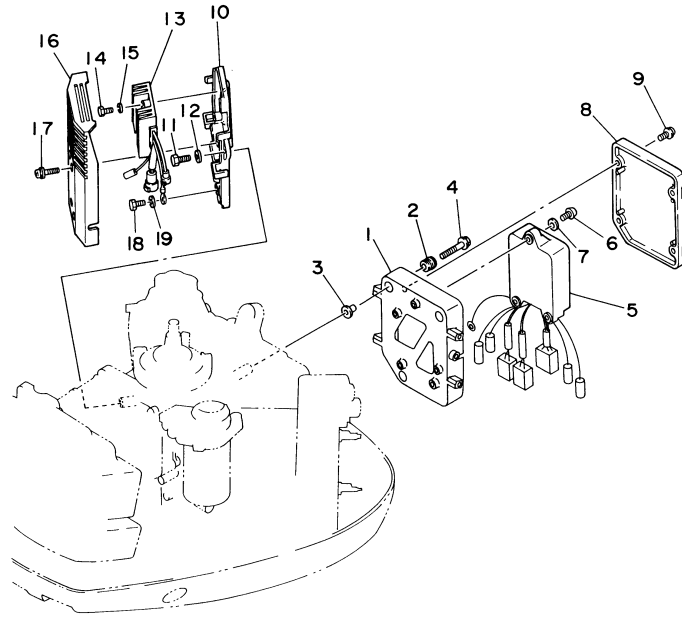

115TJRZ 2001 / ELECTRICAL 1

6N60010-4110

Part List

115TJRZ 2001 / ELECTRICAL 1

REF - NO	PART NUMBER	PART NAME	QUANTITY	REMARKS
1	6N7-85542-01-1S	BRACKET	1	
2	6A0-82317-00-00	DAMPER, IGNITION COIL	3	
3	624-42542-00-00	PIPE	3	
4	90119-06M59-00	BOLT, WITH WASHER	3	
5	6N7-85540-01-00	C.D.I. UNIT ASSY	1	
6	97880-06020-00	SCREW, PAN HEAD	3	
7	92990-06600-00	WASHER, PLATE	3	
8	6N7-85537-00-00	COVER	1	
9	90159-06M11-00	SCREW, WITH WASHER	4	
10	6N7-81948-00-94	BRACKET	1	
11	97013-06016-00	BOLT	3	
12	92903-06600-00	WASHER, PLATE	3	
13	6R3-81960-00-00	RECTIFIER & REGULATOR ASSY	1	
14	97013-06025-00	BOLT	2	
15	92903-06600-00	WASHER, PLATE	2	
16	6R3-81942-00-00	COVER	1	
17	90159-06M08-00	SCREW, WITH WASHER	4	
18	97013-06012-00	BOLT	1	
19	92903-06600-00	WASHER, PLATE	1	

Part Notes

115TJRZ 2001 / ELECTRICAL 1

PART NUMBER	NOTE TEXT
92990-06600-00	OEM: This part number is among the Top 100 Most Popular Marine Maintenance Parts as of March 2014.

©2014 Yamaha Motor Corporation, U.S.A. All rights reserved.