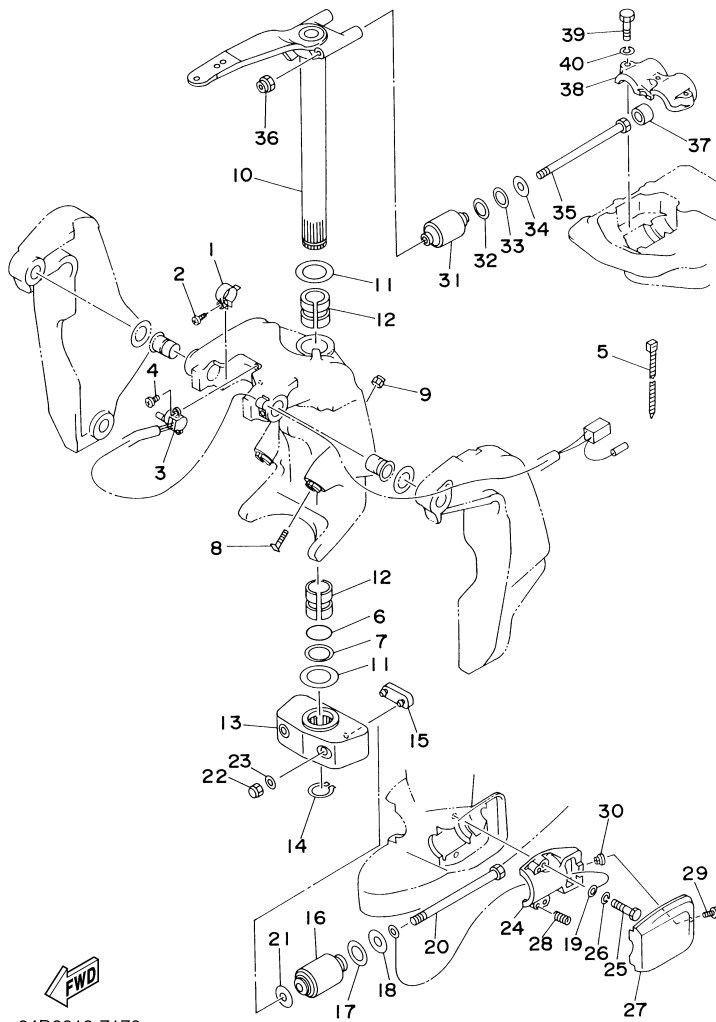

115TJRZ 2001 / BRACKET 2

©2014 Yamaha Motor Corporation, U.S.A. All rights reserved.

Part List

115TJRZ 2001 / BRACKET 2

REF - NO	PART NUMBER	PART NAME	QUANTITY	REMARKS
1	64E-43139-01-00	CAM, TRIM SENDER	1	
2	97780-60525-00	SCREW, TAPPING	1	
3	64E-83672-02-00	TRIM SENDER	1	
4	97885-06016-00	SCREW, PAN HEAD	2	
5	90465-11M10-00	CLAMP	3	
6	93210-37MH7-00	O-RING	1	
7	90202-40M47-00	WASHER, PLATE	1	
8	61A-43376-00-00	BOLT, THRUST RECEIVER	2	
9	95780-10300-00	NUT, FLANGE	2	
10	6E5-42510-B1-8D	STEERING BRACKET ASSY	1	UR X
10	6E5-42510-A1-8D	STEERING BRACKET ASSY	1	UR L
11	90201-38M60-00	WASHER, PLATE	2	
12	90386-38M32-00	BUSH	2	
13	6G5-44551-01-8D	HOUSING, LOWER MOUNT RUBBER	1	
14	93410-37M04-00	CIRCLIP	1	
15	6E5-44575-00-00	DAMPER, LOWER MOUNT RUBBER	1	
16	6E5-44555-00-94	MOUNT DAMPER, LOWER SIDE	2	
17	90202-32M19-00	WASHER, PLATE	2	
18	90201-16M55-00	WASHER, PLATE	2	
19	6E5-82149-00-00	WIRE, LEAD 3	1	
20	90109-14M34-00	BOLT	2	
21	90201-15M58-00	WASHER, PLATE	2	
22	95380-14800-00	NUT	2	
23	92995-14600-00	WASHER	2	
24	6E5-44552-01-94	HOUSING, LOWER MOUNT RUBBER	2	
25	97095-10045-00	BOLT	4	
26	92995-10100-00	WASHER	4	
27	6E5-44553-01-8D	COVER, LOWER MOUNT	2	
28	90501-16M28-00	SPRING, COMPRESSION	4	
29	97885-06016-00	SCREW, PAN HEAD	2	
30	90179-06066-00	NUT	2	
31	6E5-44514-00-94	MOUNT DAMPER, UPPER SIDE	2	
32	90201-26M57-00	WASHER, PLATE	2	
33	90202-26M18-00	WASHER, PLATE	2	
34	90201-14M56-00	WASHER, PLATE	2	
35	90109-12M37-00	BOLT	2	
36	90185-12M12-00	NUT, SELF-LOCKING	2	
37	663-44575-00-00	DAMPER, LOWER MOUNT RUBBER	2	
38	6E5-44511-00-5B	COVER, UPPER MOUNT	1	
39	97095-10045-00	BOLT	3	
40	92995-10100-00	WASHER	3