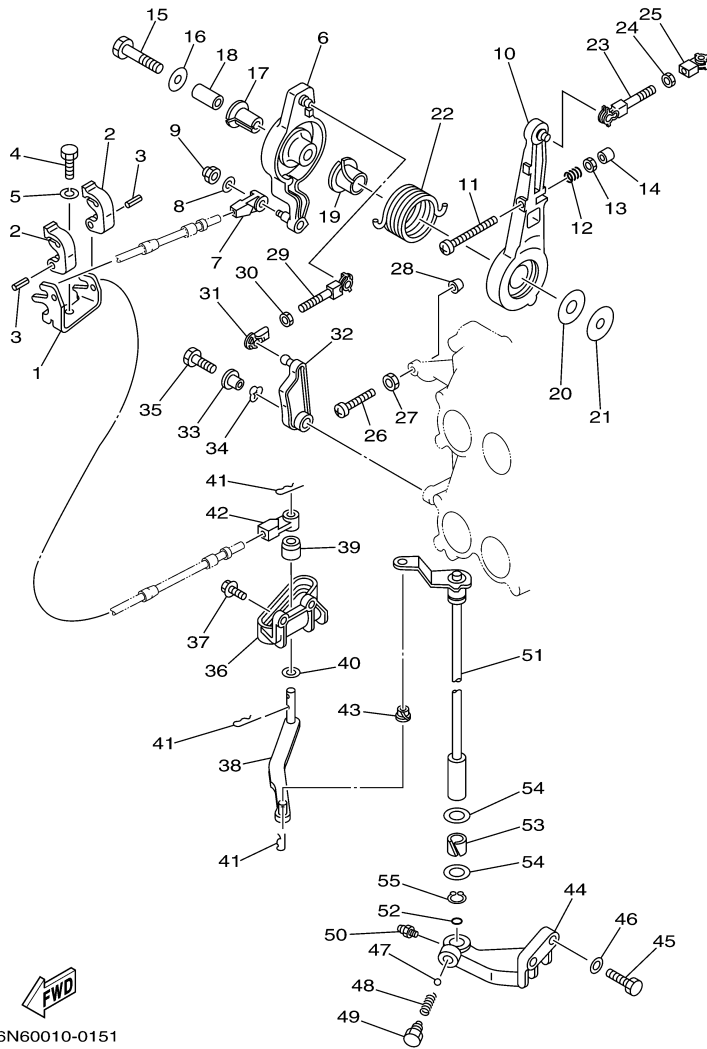

115TJRZ 2001 / CONTROL

©2014 Yamaha Motor Corporation, U.S.A. All rights reserved.

Part List

115TJRZ 2001 / CONTROL

REF - NO	PART NUMBER	PART NAME	QUANTITY	REMARKS
1	6E5-48531-00-00	BRACKET, REMOTE CONTROL 1	1	
2	6E5-48538-00-00	CLAMP, CABLE	2	
3	91690-30012-00	.PIN, SPRING	2	
4	97095-08020-00	BOLT	1	
5	92995-08100-00	WASHER	1	
6	6E5-41632-02-1S	LEVER, MAGNETO CONTROL	1	
7	6E5-48344-00-00	CABLE END, REMOTE CONTROL	1	
8	92990-06200-00	WASHER, PLAIN	1	
9	90185-06M07-00	NUT, SELF-LOCKING	1	
10	6E5-41631-01-1S	LEVER, MAGNETO CONTROL	1	
11	90157-06013-00	SCREW, PAN HEAD	1	
12	90501-16M12-00	SPRING, COMPRESSION	1	
13	95303-06600-00	.NUT	1	
14	688-44194-00-00	CAP	1	
15	97013-08045-00	BOLT	1	
16	90201-08M23-00	WASHER, PLATE	1	
17	90386-12089-00	BUSH	1	
18	90387-08M16-00	COLLAR	1	
19	90386-22M13-00	BUSH	1	
20	90202-12092-00	WASHER, PLATE	1	
21	90201-08M13-00	WASHER, PLATE	1	
22	90508-29M12-00	SPRING, TORSION	1	
23	6E5-41636-01-00	ROD, MAGNETO CONTROL	1	
24	95380-05600-00	NUT	1	
25	662-41237-01-00	JOINT, LINK	1	
26	90157-06013-00	SCREW, PAN HEAD	1	
27	95303-06600-00	.NUT	1	
28	688-44194-00-00	CAP	1	
29	688-41636-00-00	ROD, MAGNETO CONTROL	1	
30	95380-05600-00	NUT	1	
31	662-41237-01-00	JOINT, LINK	1	
32	6E5-41213-00-00	CAM, ACCEL.	1	
33	90387-06M29-00	COLLAR	1	
34	90206-10M04-00	WASHER, WAVE	1	
35	97095-06025-00	BOLT	1	
36	6E5-44117-00-1S	BRACKET	1	
37	90119-06MA2-00	BOLT, WITH WASHER	2	
38	68F-44121-00-00	LEVER, SHIFT ROD	1	
39	6E5-44122-00-00	BUSHING, SHIFT ROD LEVER	1	
40	90202-08M20-00	WASHER, PLATE	1	
41	90468-18008-00	CLIP	3	
42	6E5-48344-00-00	CABLE END, REMOTE CONTROL	1	
43	90386-06M12-00	BUSH	1	
44	6E5-44118-01-94	BRACKET	1	
45	97013-08030-00	BOLT	2	
46	92903-08600-00	WASHER, PLATE	2	
47	93501-04M02-00	BALL	1	
48	90501-12082-00	SPRING, COMPRESSION	1	
49	648-42715-00-00	BUSHING	1	
50	93700-06M03-00	NIPPLE, GREASE	1	
51	6E5-44120-23-00	HANDLE GEAR SHIFT ASSY	1	UR X