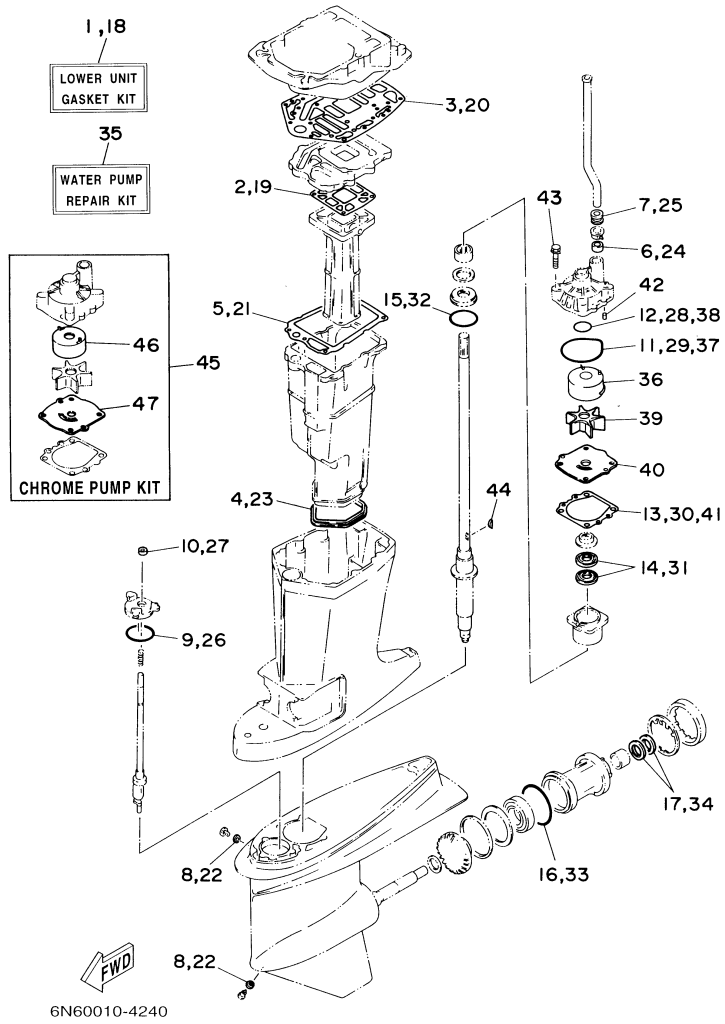

115TJRZ 2001 / REPAIR KIT 2

©2014 Yamaha Motor Corporation, U.S.A. All rights reserved.

Part List

115TJRZ 2001 / REPAIR KIT 2

REF - NO	PART NUMBER	PART NAME	QUANTITY	REMARKS
1	6E5-W0001-F1-00	LOWER UNIT GASKET KIT	1	115
2	6E5-41134-A0-00	.GASKET, EXHAUST MANIFOLD	1	
3	6G5-45114-A0-00	.GASKET, UPPER CASING	1	
4	6E5-45123-00-00	.GASKET, MUFFLER	1	
5	6E5-41135-A0-00	.GASKET, EXHAUST MANIFOLD	1	
6	6E5-44365-00-00	.DAMPER, WATER SEAL 1	1	
7	6E5-44366-00-00	.DAMPER, WATER SEAL 2	1	
8	90430-08020-00	.GASKET	2	
9	93210-58144-00	.O-RING	1	
10	93106-09014-00	.OIL SEAL	1	
11	93210-86M38-00	.O-RING	1	
12	93210-37160-00	.O-RING	1	
13	6E5-44315-A0-00	.GASKET, WATER PUMP	1	
14	93101-28M16-00	.OIL SEAL	2	
15	93210-55M14-00	.O-RING	1	
16	93210-86M39-00	.O-RING	1	
17	93101-30M17-00	.OIL SEAL	2	
19	6G5-41134-A0-00	.GASKET, EXHAUST MANIFOLD	1	
20	6G5-45114-A0-00	.GASKET, UPPER CASING	1	
21	6E5-41135-A0-00	.GASKET, EXHAUST MANIFOLD	1	
22	90430-08020-00	.GASKET	2	
23	6E5-45123-00-00	.GASKET, MUFFLER	1	
24	6E5-44365-00-00	.DAMPER, WATER SEAL 1	1	
25	6E5-44366-00-00	.DAMPER, WATER SEAL 2	1	
26	93210-58144-00	.O-RING	1	
27	93106-09014-00	.OIL SEAL	1	
28	93210-37160-00	.O-RING	1	
29	93210-86M38-00	.O-RING	1	
30	6E5-44315-A0-00	.GASKET, WATER PUMP	1	
31	93101-28M16-00	.OIL SEAL	2	
32	93210-55M14-00	.O-RING	1	
33	93210-86M39-00	.O-RING	1	
34	93101-30M17-00	.OIL SEAL	2	
35	6N6-W0078-01-00	WATER PUMP REPAIR KIT	1	
36	61A-44322-02-00	.INSERT, CARTRIDGE	1	
37	93210-86M38-00	.O-RING	1	
38	93210-37160-00	.O-RING	1	
39	6E5-44352-01-00	.IMPELLER	1	
40	6E5-44323-00-00	.OUTER PLATE, CARTRIDGE	1	
41	6E5-44315-A0-00	.GASKET, WATER PUMP	1	
42	93606-12019-00	.PIN, DOWEL	2	
43	90119-08M14-00	.BOLT, WITH WASHER	4	
44	90280-04M05-00	.KEY, WOODRUFF	1	
45	6E5-W0078-1A-00	CHROME PUMP KIT	1	
46	6R3-44322-40-00	.INSERT, CARTRIDGE	1	
47	6E5-44323-40-00	.OUTER PLATE, CARTRIDGE	1	

Part Notes

115TJRZ 2001 / REPAIR KIT 2

PART NUMBER	NOTE TEXT