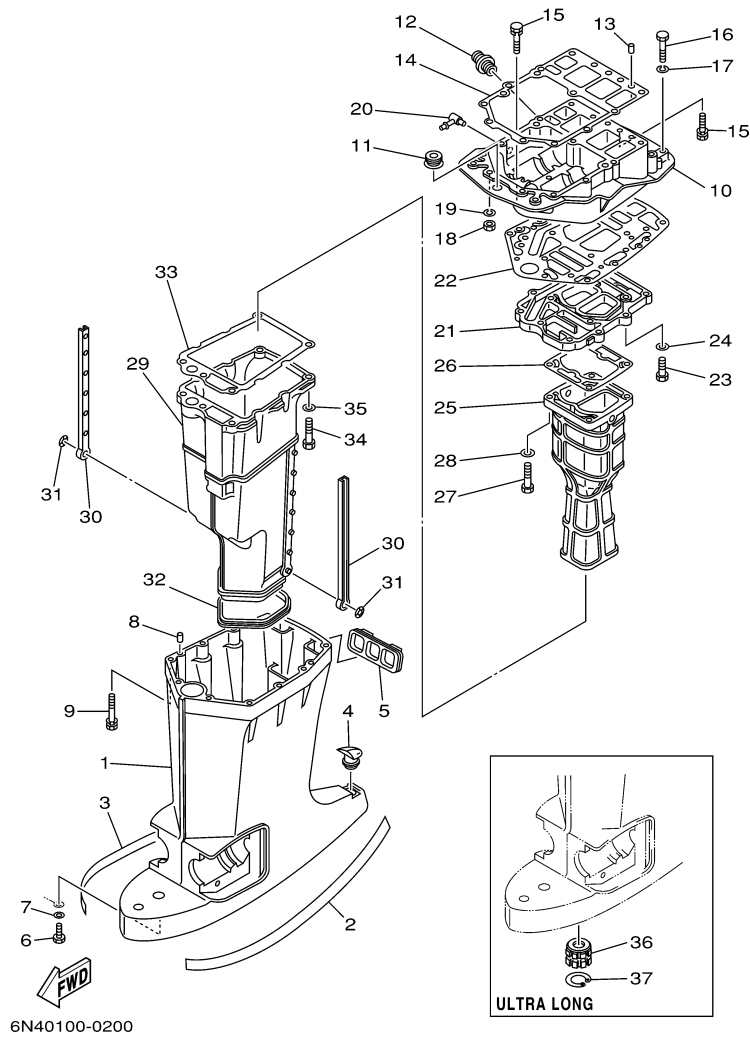

115TJRZ 2001 / UPPER CASING

©2014 Yamaha Motor Corporation, U.S.A. All rights reserved.

Part List

115TJRZ 2001 / UPPER CASING

REF - NO	PART NUMBER	PART NAME	QUANTITY	REMARKS
1	6E5-45111-23-8D	CASING, UPPER	1	UR X
1	6E5-45111-02-8D	CASING, UPPER	1	UR L
2	6R3-42791-41-00	MARK 1	1	
3	6R3-42792-41-00	MARK 2	1	
4	6E5-45155-00-00	CAP	1	
5	6E5-42769-00-00	SEAL, RUBBER	1	
6	97095-06010-00	BOLT	1	
7	92995-06600-00	WASHER	1	
8	93608-12M05-00	PIN, DOWEL	2	
9	90119-08M78-00	BOLT, WITH WASHER	6	
10	6G5-41137-11-94	GUIDE, EXHAUST	1	FLUSHING KIT
11	6E5-42724-00-00	GROMMET	1	
12	6G5-12581-00-00	JOINT, HOSE 1	1	
13	93608-12M05-00	PIN, DOWEL	2	
14	6G5-45113-A1-00	.GASKET, UPPER CASING	1	
15	90119-08M79-00	BOLT, WITH WASHER	6	
16	97095-08045-00	.BOLT	2	
17	92995-08100-00	WASHER	2	
18	95380-08700-00	NUT	2	
19	92995-08100-00	WASHER	2	
20	6H1-11372-00-00	.NIPPLE, HOSE	1	FLUSHING KIT
21	6G5-41131-01-5B	MANIFOLD, EXT. 1	1	
22	6G5-45114-A0-00	GASKET, UPPER CASING	1	
23	97095-08030-00	BOLT	4	
24	92995-08600-00	WASHER	4	
25	6E5-41132-10-5B	MANIFOLD, EXHAUST	1	UR 115
26	6E5-41134-A0-00	.GASKET, EXHAUST MANIFOLD	1	UR 115
27	97095-08045-00	.BOLT	4	
28	92995-08600-00	WASHER	4	
29	6E5-14711-01-5B	MUFFLER 1	1	
30	6E5-14737-00-00	DAMPER, MUFFLER	2	
31	90183-05M02-00	NUT, SPRING	2	
32	6E5-45123-00-00	.GASKET, MUFFLER	1	
33	6E5-41135-A0-00	.GASKET, EXHAUST MANIFOLD	1	
34	97095-08045-00	.BOLT	5	
35	92995-08600-00	WASHER	5	
36	6E5-45318-00-00	BUSHING, DRIVE SHAFT	1	X
37	93420-36M01-00	CIRCLIP	1	X