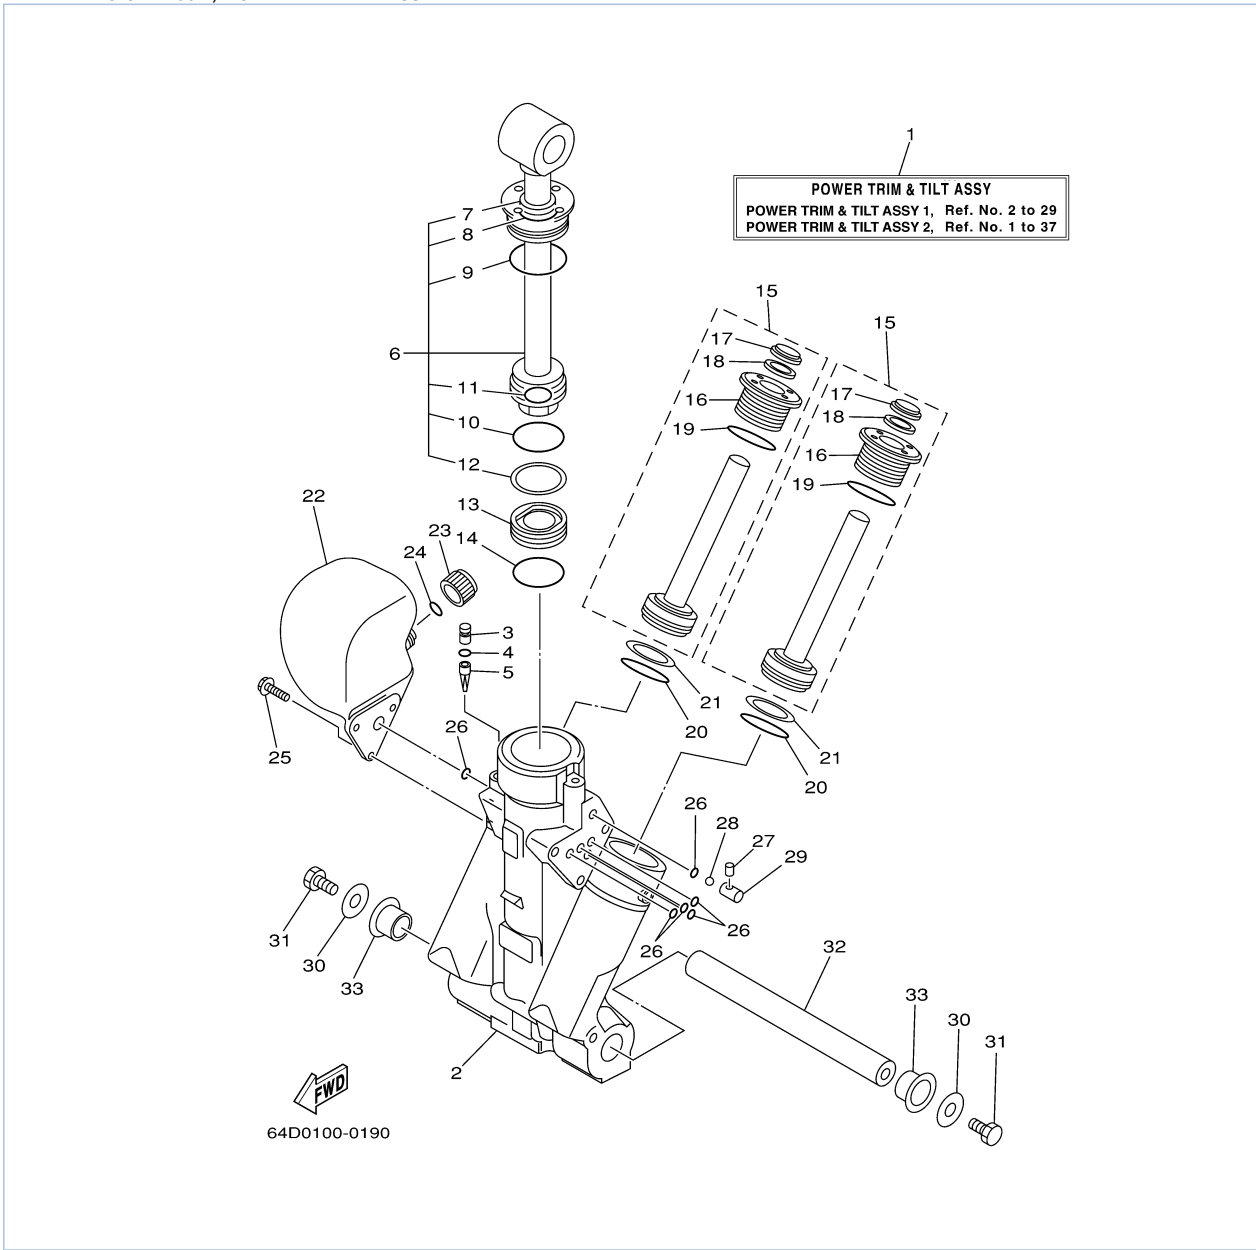

115TJRZ 2001 / POWER TRIM TILT ASSY 1

©2014 Yamaha Motor Corporation, U.S.A. All rights reserved.

Part List

115TJRZ 2001 / POWER TRIM TILT ASSY 1

REF - NO	PART NUMBER	PART NAME	QUANTITY	REMARKS
1	64E-43800-01-4D	POWER TRIM & TILT ASSY	1	
2	64E-43825-01-00	HOUSING, TRIM & TILT	1	
3	64E-4388J-00-00	PLUG 2	1	
4	93210-10M74-00	O-RING	1	
5	64E-43817-00-00	FILTER 2	1	
6	64E-43810-00-00	TILT PISTON SUB ASSY	1	
7	64E-43898-00-00	.SEAL, DUST 2	1	
8	64E-43867-00-00	.O-RING	1	
9	64E-43866-00-00	.O-RING	1	
10	6E5-43862-00-00	.O-RING	1	
11	64E-43883-00-00	.O-RING	1	
12	6E5-43872-00-00	.RING, BACK UP	1	
13	6E5-43814-02-00	PISTON, FREE	1	
14	6E5-43862-00-00	O-RING	1	
15	64E-43820-00-00	PISTON SUB ASSEMBLY	2	
16	64E-43821-00-00	.SCREW, TRIM CYLINDER END	1	
17	64E-43822-00-00	.SEAL, TRIM DUST	1	
18	64E-4384J-00-00	.SEAL, TRIM DOWN	1	
19	6G5-43864-00-00	.O-RING	1	
20	6E5-43864-00-00	O-RING	2	
21	6E5-43874-01-00	RING, BACK UP	2	
22	64E-43828-00-00	BODY, RESERVOIR	1	
23	64E-43829-00-00	PLUG, RESERVOIR	1	
24	64E-43897-00-00	O-RING	1	
25	64E-4388E-00-00	BOLT ,SCREW (L:14MM)	3	
26	64E-43869-00-00	O-RING	6	
27	64E-4381G-00-00	PIN	1	
28	6E5-43858-00-00	BALL	1	
29	64E-4382G-00-00	VALVE, SEAT	1	
30	90201-08M14-00	WASHER, PLATE	2	
31	97080-08016-00	BOLT	2	
32	64E-43818-01-00	PIN, LOWER SHOCK MOUNT	1	
33	90386-22M98-00	BUSH	2	

Part Notes

115TJRZ 2001 / POWER TRIM TILT ASSY 1

PART NUMBER		NOTE TEXT
64E-43822-00-00		OEM: This part number is among the Top 100 Most Popular Marine Maintenance Parts as of March 2014.
64E-4384J-00-00		OEM: This part number is among the Top 100 Most Popular Marine Maintenance Parts as of March 2014.
6G5-43864-00-00		OEM: This part number is among the Top 100 Most Popular Marine Maintenance Parts as of March 2014.
64E-43869-00-00		OEM: This part number is among the Top 100 Most Popular Marine Maintenance Parts as of March 2014.

©2014 Yamaha Motor Corporation, U.S.A. All rights reserved.