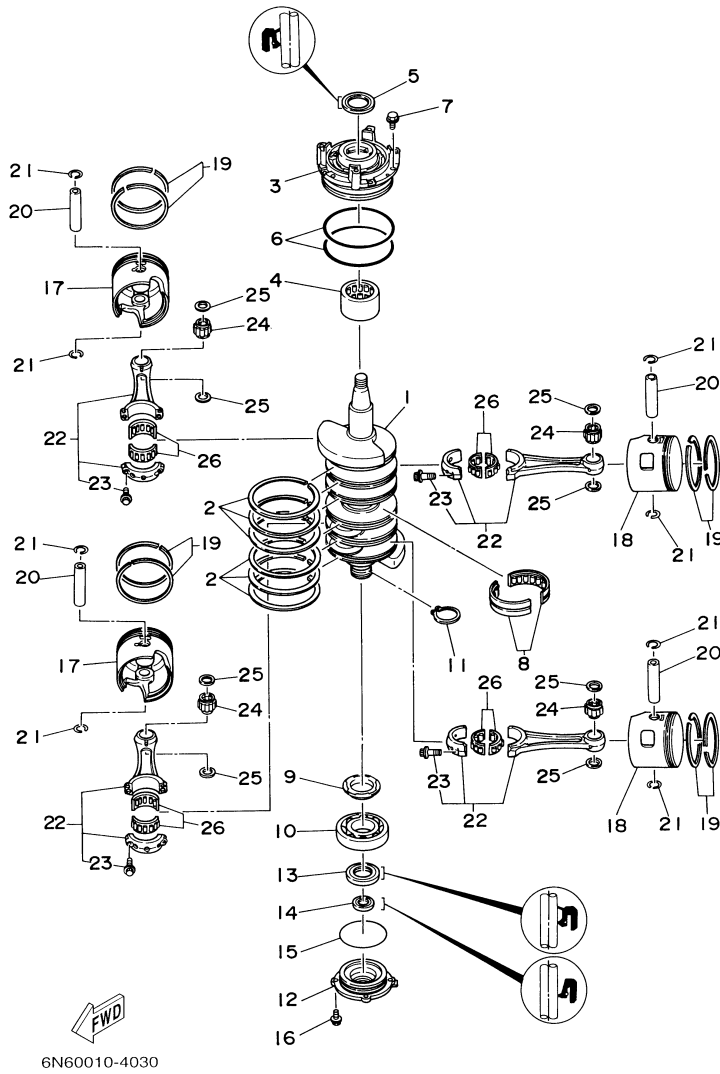

115TJRZ 2001 / CRANKSHAFT PISTON

©2014 Yamaha Motor Corporation, U.S.A. All rights reserved.

Part List

115TJRZ 2001 / CRANKSHAFT PISTON

REF - NO	PART NUMBER	PART NAME	QUANTITY	REMARKS
1	6N7-11411-00-00	CRANKSHAFT	1	
2	6E5-11447-00-00	SEAL, CRANK	6	
3	6R3-15163-00-1S	HOUSING, BEARING 1	1	
4	93311-940U3-00	BEARING	1	
5	93102-40M14-00	.OIL SEAL	1	
6	93211-04001-00	.O-RING	2	
7	90119-06MA2-00	BOLT, WITH WASHER	3	
8	93310-954U1-00	BEARING	1	
9	6R3-11536-00-00	GEAR, DRIVE	1	
10	93306-208U0-00	BEARING	1	
11	93410-40M03-00	CIRCLIP	1	
12	6G5-15359-00-94	HOUSING, OIL SEAL	1	
13	93102-35M13-00	OIL SEAL	1	
14	93101-22M15-00	.OIL SEAL	1	
15	93210-74M35-00	.O-RING	1	
16	90119-06MA2-00	BOLT, WITH WASHER	4	
17	6R5-11631-11-93	PISTON (STD)	2	
17	6R5-11635-11-00	PISTON (0.25MM O/S)	2	AP
17	6R5-11636-11-00	PISTON (0.50MM O/S)	2	AP
18	6R5-11642-11-93	PISTON 2 (STD)	2	
18	6R5-11645-11-00	PISTON 2 (0.25MM O/S)	2	AP
18	6R5-11646-11-00	PISTON 2 (0.50MM O/S)	2	AP
19	64D-11603-01-00	PISTON RING SET (STD)	4	
19	64D-11605-01-00	PISTON RING SET (0.50MM O/S)	4	AP
19	64D-11604-01-00	PISTON RING SET (0.25MM O/S)	4	AP
20	6R5-11633-10-00	PIN, PISTON	4	
21	6R5-11634-10-00	CLIP, PISTON PIN	8	
22	6R5-11650-10-00	CONNECTING ROD ASSY	4	
23	90109-08M71-00	.BOLT	2	
24	93310-323V6-00	BEARING	4	
25	90201-23M01-00	WASHER, PLATE	8	
26	93310-836V2-00	BEARING	4