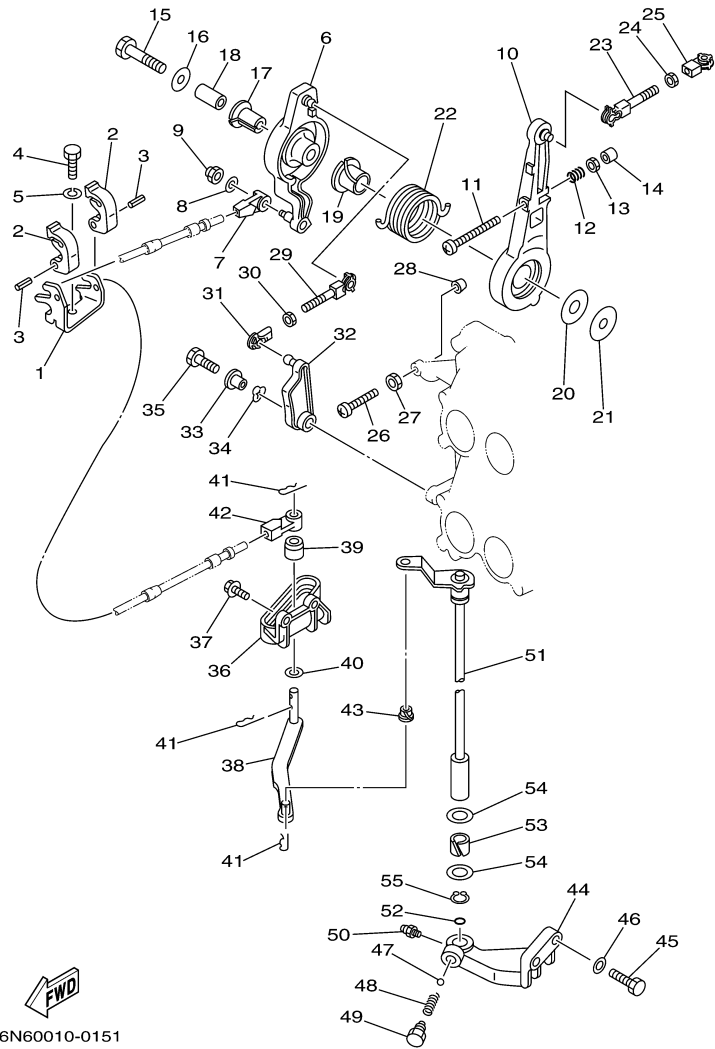

115TJRZ 2001 / CONTROL

©2014 Yamaha Motor Corporation, U.S.A. All rights reserved.

Part List

115TJRZ 2001 / CONTROL

REF - NO	PART NUMBER	PART NAME	QUANTITY	REMARKS
1	6E5-48531-00-00	BRACKET, REMOTE CONTROL 1	1	
2	6E5-48538-00-00	CLAMP, CABLE	2	
3	91690-30012-00	.PIN, SPRING	2	
4	97095-08020-00	BOLT	1	
5	92995-08100-00	WASHER	1	
6	6E5-41632-02-1S	LEVER, MAGNETO CONTROL	1	
7	6E5-48344-00-00	CABLE END, REMOTE CONTROL	1	
8	92990-06200-00	WASHER, PLAIN	1	
9	90185-06M07-00	NUT, SELF-LOCKING	1	
10	6E5-41631-01-1S	LEVER, MAGNETO CONTROL	1	
11	90157-06013-00	SCREW, PAN HEAD	1	
12	90501-16M12-00	SPRING, COMPRESSION	1	
13	95303-06600-00	.NUT	1	
14	688-44194-00-00	CAP	1	
15	97013-08045-00	BOLT	1	
16	90201-08M23-00	WASHER, PLATE	1	
17	90386-12089-00	BUSH	1	
18	90387-08M16-00	COLLAR	1	
19	90386-22M13-00	BUSH	1	
20	90202-12092-00	WASHER, PLATE	1	
21	90201-08M13-00	WASHER, PLATE	1	
22	90508-29M12-00	SPRING, TORSION	1	
23	6E5-41636-01-00	ROD, MAGNETO CONTROL	1	
24	95380-05600-00	NUT	1	
25	662-41237-01-00	JOINT, LINK	1	
26	90157-06013-00	SCREW, PAN HEAD	1	
27	95303-06600-00	.NUT	1	
28	688-44194-00-00	CAP	1	
29	688-41636-00-00	ROD, MAGNETO CONTROL	1	
30	95380-05600-00	NUT	1	
31	662-41237-01-00	JOINT, LINK	1	
32	6E5-41213-00-00	CAM, ACCEL.	1	
33	90387-06M29-00	COLLAR	1	
34	90206-10M04-00	WASHER, WAVE	1	
35	97095-06025-00	BOLT	1	
36	6E5-44117-00-1S	BRACKET	1	
37	90119-06MA2-00	BOLT, WITH WASHER	2	
38	68F-44121-00-00	LEVER, SHIFT ROD	1	
39	6E5-44122-00-00	BUSHING, SHIFT ROD LEVER	1	
40	90202-08M20-00	WASHER, PLATE	1	
41	90468-18008-00	CLIP	3	
42	6E5-48344-00-00	CABLE END, REMOTE CONTROL	1	
43	90386-06M12-00	BUSH	1	
44	6E5-44118-01-94	BRACKET	1	
45	97013-08030-00	BOLT	2	
46	92903-08600-00	WASHER, PLATE	2	
47	93501-04M02-00	BALL	1	
48	90501-12082-00	SPRING, COMPRESSION	1	
49	648-42715-00-00	BUSHING	1	
50	93700-06M03-00	NIPPLE, GREASE	1	
51	6E5-44120-23-00	HANDLE GEAR SHIFT ASSY	1	UR X