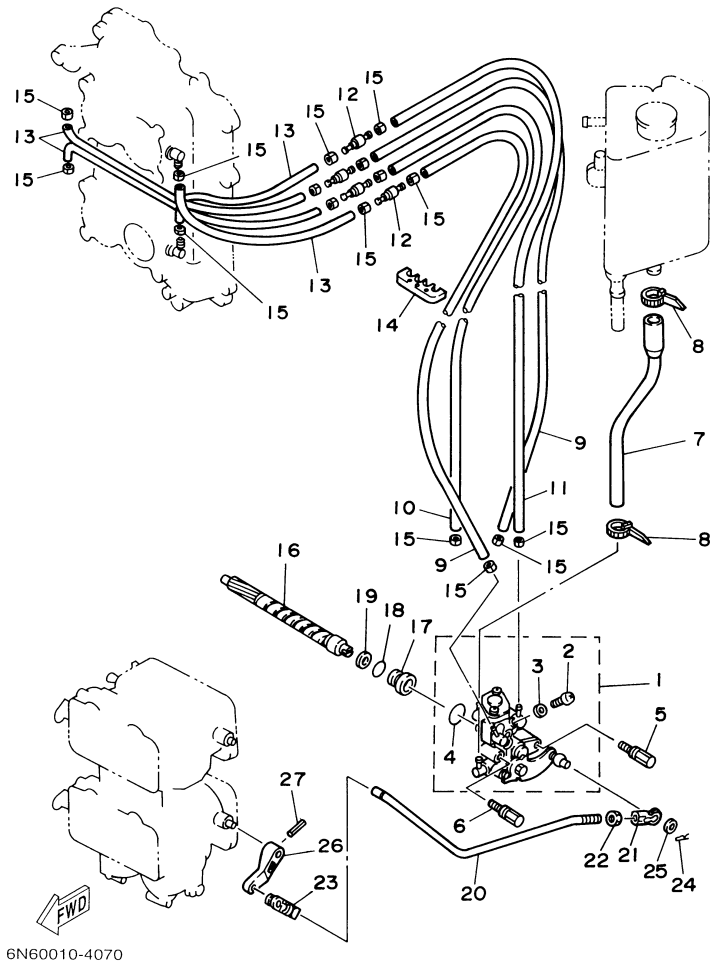

115TJRZ 2001 / OIL PUMP

©2014 Yamaha Motor Corporation, U.S.A. All rights reserved.

Part List

115TJRZ 2001 / OIL PUMP

REF - NO	PART NUMBER	PART NAME	QUANTITY	REMARKS
1	6N6-13200-00-00	OIL INJECTION PUMP ASSY	1	UR 115
2	6R3-13471-00-00	.PLUG, DRAIN	1	
3	6L2-13475-00-00	.GASKET	1	
4	93210-19MA7-00	.O-RING	1	
5	90109-06M40-00	BOLT	1	
6	90109-06M39-00	BOLT	1	
7	6N7-13416-00-00	PIPE, OIL 1	1	
8	90465-11M10-00	CLAMP	2	
9	90445-07M89-00	HOSE (L310)	2	
10	90445-07196-00	HOSE (L160)	1	
11	90445-07M72-00	HOSE (L250)	1	
12	6R3-13183-10-00	VALVE, CHECK	4	
13	90445-07M87-00	HOSE (L110)	4	
14	90464-07M06-00	CLAMP	1	
15	90468-07M02-00	CLIP	16	
16	6R3-11537-00-00	GEAR, DRIVEN	1	
17	6R3-13117-00-00	COLLAR, DISTANCE	1	
18	93210-13M04-00	O-RING	1	
19	90202-08M44-00	WASHER, PLATE	1	
20	6R3-41241-00-00	ROD, LINK	1	
21	6H1-41237-00-00	JOINT, LINK	1	
22	95380-05600-00	NUT	1	
23	6R5-41237-00-00	JOINT, LINK	1	
24	90468-05M03-00	CLIP	1	
25	90202-05088-00	WASHER, PLATE	1	
26	6E5-14276-01-00	LEVER	1	
27	91690-30016-00	PIN, SPRING	1	