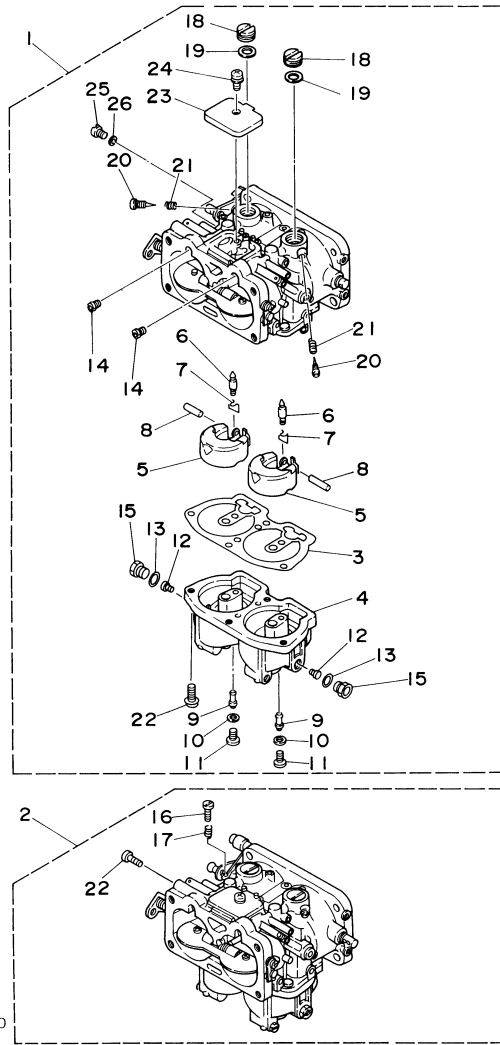

115TJRZ 2001 / CARBURETOR

©2014 Yamaha Motor Corporation, U.S.A. All rights reserved.

Part List

115TJRZ 2001 / CARBURETOR

REF - NO	PART NUMBER	PART NAME	QUANTITY	REMARKS
1	6E5-14301-15-00	CARBURETOR ASSY 1	1	UR 115
2	6E5-14302-15-00	CARBURETOR ASSY 2	1	UR 115
3	64D-14384-00-00	.GASKET, FLOAT CHAMBER	2	
4	64D-14381-00-00	.BODY, FLOAT CHAMBER	2	
5	6E5-14385-02-00	.FLOAT	4	
6	6E5-14546-00-00	.VALVE, NEEDLE	4	
7	6E5-14159-00-00	.CLIP	4	
8	6E5-14386-02-00	.PIN, FLOAT	4	
9	64D-1492F-39-00	.JET, AIR SLOW (#78)	4	UR 115
10	61U-14959-00-00	.GASKET	4	
11	64D-14394-00-00	.VALVE, DRAIN	4	
12	64D-1492E-88-00	.JET, MAIN (#176)	4	UR 115
13	6E5-14398-00-00	.GASKET	4	
14	61A-1492H-12-00	.JET, SLOW AIR BLEED (#60)	4	
15	61A-14383-01-00	.SCREW, DRAIN	4	
16	6E5-14321-00-00	.SCREW, THROTTLE	1	#2
17	6J8-14334-00-00	.SPRING, THROTTLE	1	#2
18	6E5-14328-01-00	.PLUG	4	
19	6E5-14979-00-00	.GASKET	4	
20	6E5-14323-03-00	.SCREW, AIR ADJUSTING	4	
21	6E5-14223-00-00	.SPRING, AIR ADJUSTING	4	
22	97980-05116-00	.SCREW, WITH WASHER	9	
23	6E5-14527-01-00	.PLATE	2	
24	97980-05108-00	.SCREW, WITH WASHER	2	
25	6E5-14324-00-00	.SCREW, FLAT HEAD	2	
26	6J8-14959-00-00	.GASKET	2