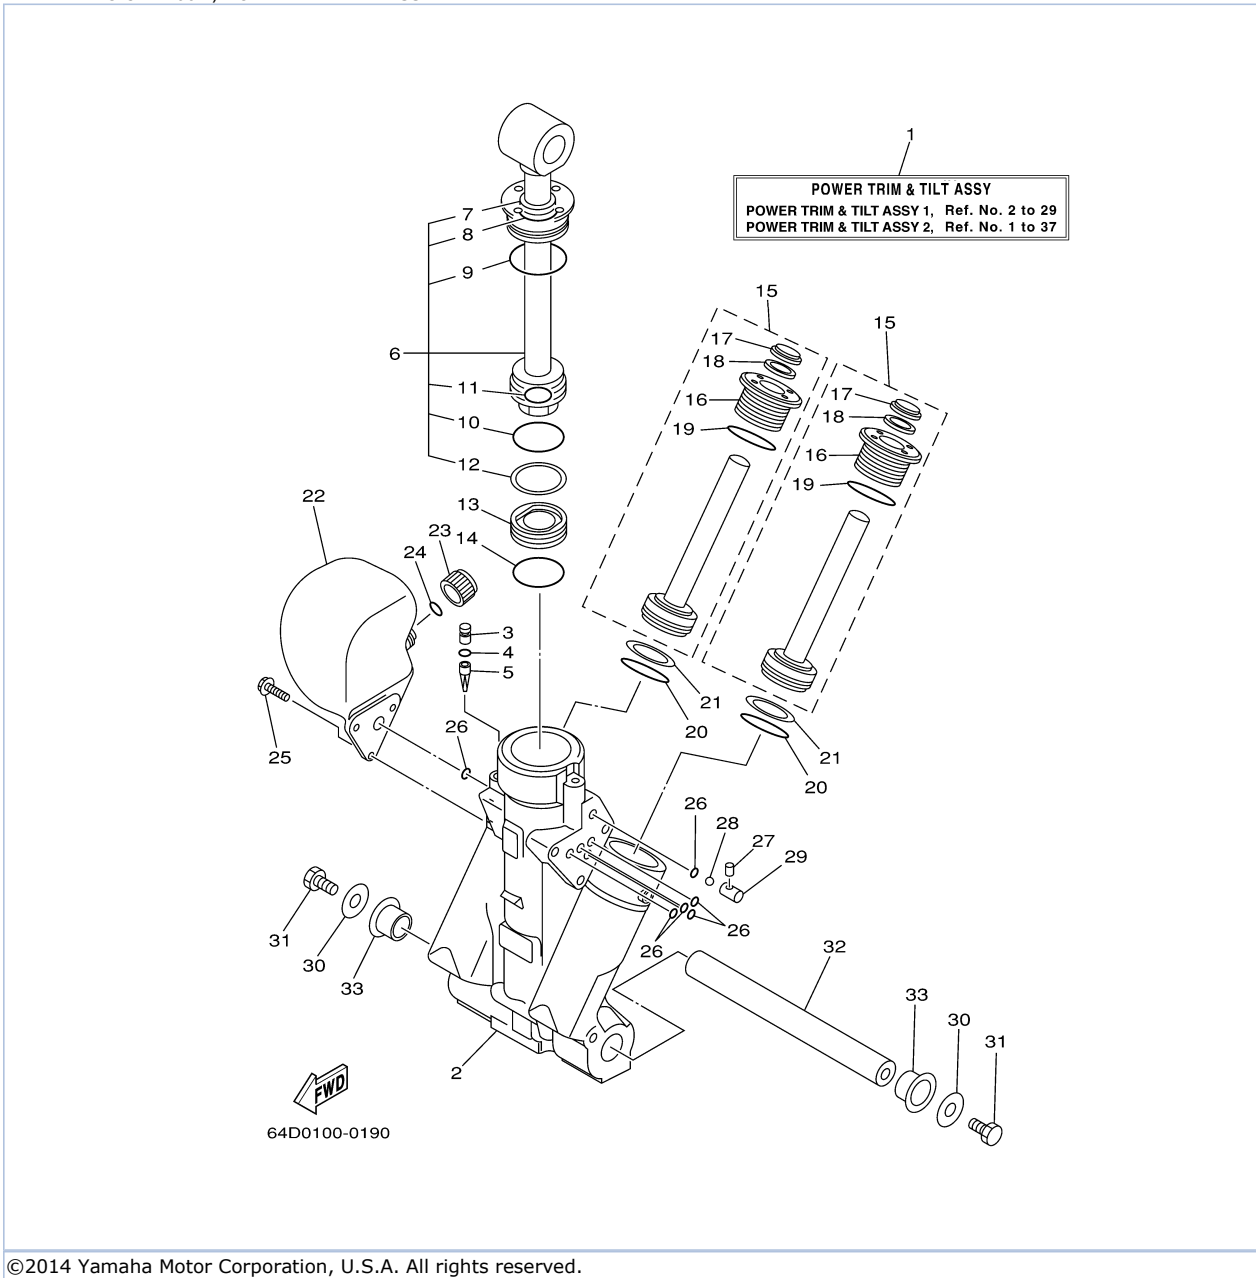

115TJRZ 2001 / POWER TRIM TILT ASSY 1

Part List

115TJRZ 2001 / POWER TRIM TILT ASSY 1

REF - NO	PART NUMBER	PART NAME	QUANTITY	REMARKS
1	64E-43800-01-4D	POWER TRIM & TILT ASSY	1	
2	64E-43825-01-00	HOUSING, TRIM & TILT	1	
3	64E-4388J-00-00	PLUG 2	1	
4	93210-10M74-00	O-RING	1	
5	64E-43817-00-00	FILTER 2	1	
6	64E-43810-00-00	TILT PISTON SUB ASSY	1	
7	64E-43898-00-00	.SEAL, DUST 2	1	
8	64E-43867-00-00	.O-RING	1	
9	64E-43866-00-00	.O-RING	1	
10	6E5-43862-00-00	.O-RING	1	
11	64E-43883-00-00	.O-RING	1	
12	6E5-43872-00-00	.RING, BACK UP	1	
13	6E5-43814-02-00	PISTON, FREE	1	
14	6E5-43862-00-00	O-RING	1	
15	64E-43820-00-00	PISTON SUB ASSEMBLY	2	
16	64E-43821-00-00	.SCREW, TRIM CYLINDER END	1	
17	64E-43822-00-00	.SEAL, TRIM DUST	1	
18	64E-4384J-00-00	.SEAL, TRIM DOWN	1	
19	6G5-43864-00-00	.O-RING	1	
20	6E5-43864-00-00	O-RING	2	
21	6E5-43874-01-00	RING, BACK UP	2	
22	64E-43828-00-00	BODY, RESERVOIR	1	
23	64E-43829-00-00	PLUG, RESERVOIR	1	
24	64E-43897-00-00	O-RING	1	
25	64E-4388E-00-00	BOLT ,SCREW (L:14MM)	3	
26	64E-43869-00-00	O-RING	6	
27	64E-4381G-00-00	PIN	1	
28	6E5-43858-00-00	BALL	1	
29	64E-4382G-00-00	VALVE, SEAT	1	
30	90201-08M14-00	WASHER, PLATE	2	
31	97080-08016-00	BOLT	2	
32	64E-43818-01-00	PIN, LOWER SHOCK MOUNT	1	
33	90386-22M98-00	BUSH	2	

Part Notes

115TJRZ 2001 / POWER TRIM TILT ASSY 1

PART NUMBER		NOTE TEXT
64E-43822-00-00		OEM: This part number is among the Top 100 Most Popular Marine Maintenance Parts as of March 2014.
64E-4384J-00-00		OEM: This part number is among the Top 100 Most Popular Marine Maintenance Parts as of March 2014.
6G5-43864-00-00		OEM: This part number is among the Top 100 Most Popular Marine Maintenance Parts as of March 2014.
64E-43869-00-00		OEM: This part number is among the Top 100 Most Popular Marine Maintenance Parts as of March 2014.

©2014 Yamaha Motor Corporation, U.S.A. All rights reserved.