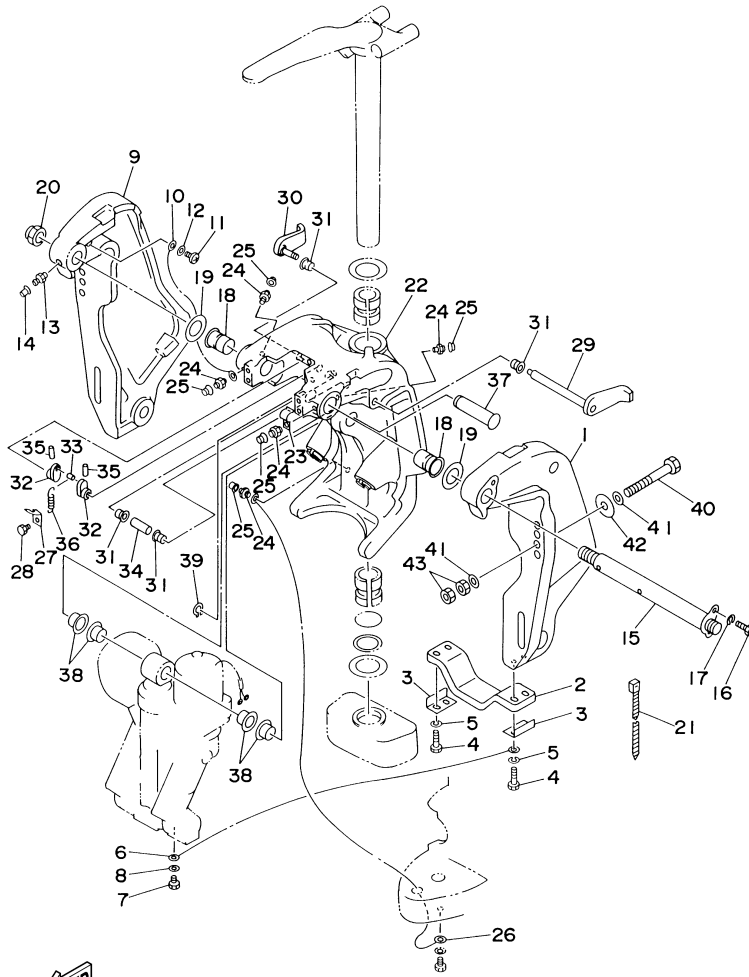

©2014 Yamaha Motor Corporation, U.S.A. All rights reserved.

115TJRZ 2001 / BRACKET 1

6N60010-7160

©2014 Yamaha Motor Corporation, U.S.A. All rights reserved.

Part List

115TJRZ 2001 / BRACKET 1

REF - NO	PART NUMBER	PART NAME	QUANTITY	REMARKS
1	64E-43111-01-8D	BRACKET, CLAMP	1	
2	6G5-45251-01-00	ANODE	1	
3	6G5-44526-00-00	PLATE	2	
4	97095-06030-00	BOLT	4	
5	92995-06100-00	WASHER, SPRING	4	
6	6E5-82148-00-00	WIRE, LEAD 4	1	
7	97095-06010-00	BOLT	1	
8	92995-06600-00	WASHER	1	
9	64E-43112-01-8D	BRACKET, CLAMP	1	
10	6E5-82148-00-00	WIRE, LEAD 4	1	
11	97880-06012-00	SCREW, PAN HEAD	1	
12	92990-06600-00	WASHER, PLATE	1	
13	93700-06M03-00	NIPPLE, GREASE	1	
14	663-45119-00-00	CAP, GREASE NIPPLE	1	AP
15	64E-43131-01-00	BOLT, CLAMP BRACKET	1	
16	97095-08020-00	BOLT	1	
17	92995-08100-00	WASHER	1	
18	90386-25M31-00	BUSH	2	
19	90201-26M59-00	WASHER, PLATE	2	
20	90185-22M11-00	NUT, SELF-LOCKING	1	
21	90465-11M10-00	CLAMP	1	
22	64E-43311-20-8D	BRACKET, SWIVEL 1	1	UR X
22	64E-43311-10-8D	BRACKET, SWIVEL 1	1	UR L
23	90465-08M63-00	CLAMP	1	
24	93700-06M03-00	NIPPLE, GREASE	5	
25	663-45119-00-00	CAP, GREASE NIPPLE	5	AP
26	6E5-82147-20-00	WIRE, LEAD 5	1	UR X
26	6E5-82147-00-00	WIRE, LEAD 5	1	UR L
27	6G5-43144-00-00	HOOK, SPRING	1	
28	97095-06010-00	BOLT	1	
29	6G5-43181-02-00	LEVER, TILT STOP 1	1	
30	6G5-43185-02-00	LEVER, TILT STOP 2	1	
31	90386-10M16-00	BUSH	4	
32	6G5-43148-00-00	COLLAR, DISTANCE	2	
33	90249-06M19-00	PIN	1	
34	90387-10M05-00	COLLAR	1	
35	91690-30020-00	PIN, SPRING	2	
36	90506-14M24-00	SPRING, TENSION	1	
37	64E-43126-00-00	PIN, UPPER SHOCK MOUNT	1	
38	90386-22M98-00	BUSH	4	
39	93410-22M11-00	CIRCLIP	1	
40	90101-12M77-00	BOLT (L:150MM)	2	UR
40	90101-12M05-00	BOLT (L:130MM)	4	UR
41	90201-13M01-00	WASHER, PLATE	8	
42	90201-12M05-00	WASHER, PLATE	4	
43	95380-12600-00	NUT	8	