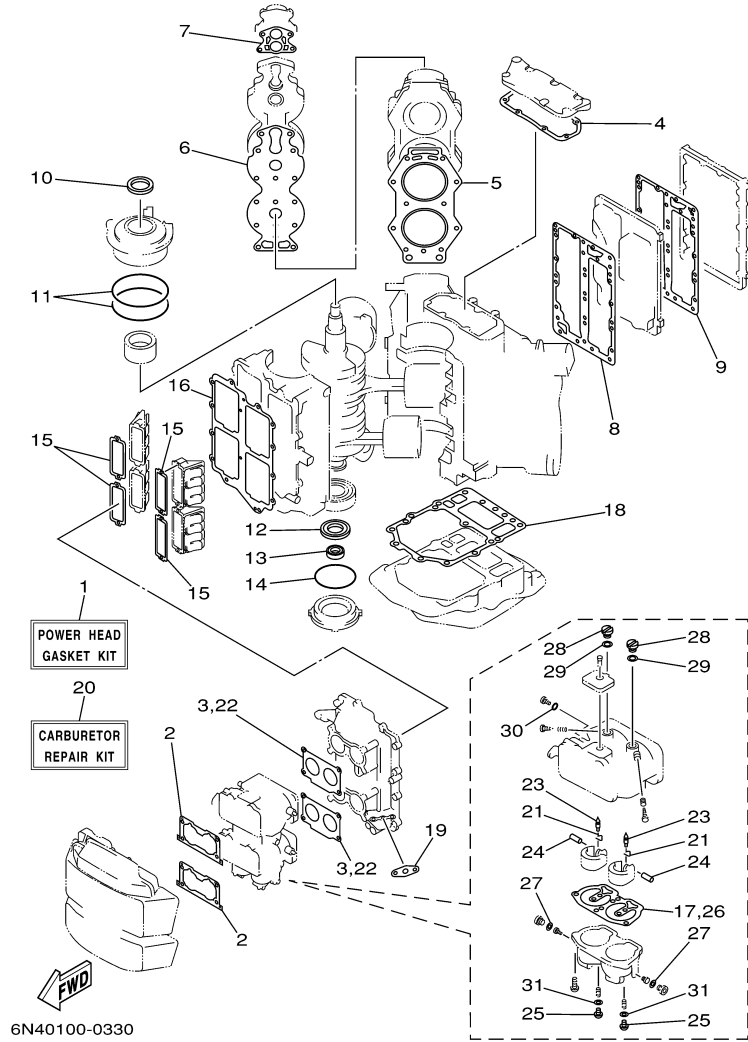

115TJRZ 2001 / REPAIR KIT 1

©2014 Yamaha Motor Corporation, U.S.A. All rights reserved.

Part List

115TJRZ 2001 / REPAIR KIT 1

REF - NO	PART NUMBER	PART NAME	QUANTITY	REMARKS
1	6N6-W0001-A4-00	POWER HEAD GASKET KID	1	
2	6K7-14483-00-00	.GASKET	2	
3	6E5-14198-A2-00	.GASKET	2	
4	6E5-11381-A2-00	.GASKET 1	1	
5	6E5-11181-A1-00	.GASKET, CYLINDER HEAD 1	2	
6	6E5-11193-A0-00	.GASKET, HEAD COVER 1	2	
7	688-12414-A1-00	.GASKET, COVER	2	
8	6E5-41112-A1-00	.GASKET, EXHAUST INNER COVER	1	
9	6E5-41112-A1-00	.GASKET, EXHAUST INNER COVER	1	
10	93102-40M14-00	.OIL SEAL	1	
11	93211-04M36-00	.O-RING	2	
12	93102-35M13-00	.OIL SEAL	1	
13	93101-22M15-00	.OIL SEAL	1	
14	93210-74M35-00	.O-RING	1	
15	6E5-13621-A1-00	.GASKET, VALVE SEAT	4	
16	6E5-13645-A1-00	.GASKET, MANIFOLD 1	1	
17	64D-14384-00-00	.GASKET, FLOAT CHAMBER	2	
18	6G5-45113-A1-00	.GASKET, UPPER CASING	1	
19	650-24431-A0-00	.GASKET, FUEL PUMP 1	1	
20	6N6-W0093-08-00	CARBURETOR REPAIR KIT	1	
21	6E5-14159-00-00	.CLIP	2	
22	6E5-14198-A2-00	.GASKET	1	
23	6E5-14546-00-00	.VALVE, NEEDLE	2	
24	6E5-14386-02-00	.PIN, FLOAT	2	
25	64D-14394-00-00	.VALVE, DRAIN	2	
26	64D-14384-00-00	.GASKET, FLOAT CHAMBER	1	
27	6E5-14398-00-00	.GASKET	2	
28	6E5-14328-01-00	.PLUG	2	
29	6E5-14979-00-00	.GASKET	2	
30	6J8-14959-00-00	.GASKET	1	
31	61U-14959-00-00	.GASKET	2	

Part Notes

115TJRZ 2001 / REPAIR KIT 1

PART NUMBER	NOTE TEXT
688-12414-A1-00	OEM: This part number is among the Top 100 Most Popular Marine Maintenance Parts as of March 2014.
650-24431-A0-00	OEM: This part number is among the Top 100 Most Popular Marine Maintenance Parts as of March 2014.

©2014 Yamaha Motor Corporation, U.S.A. All rights reserved.