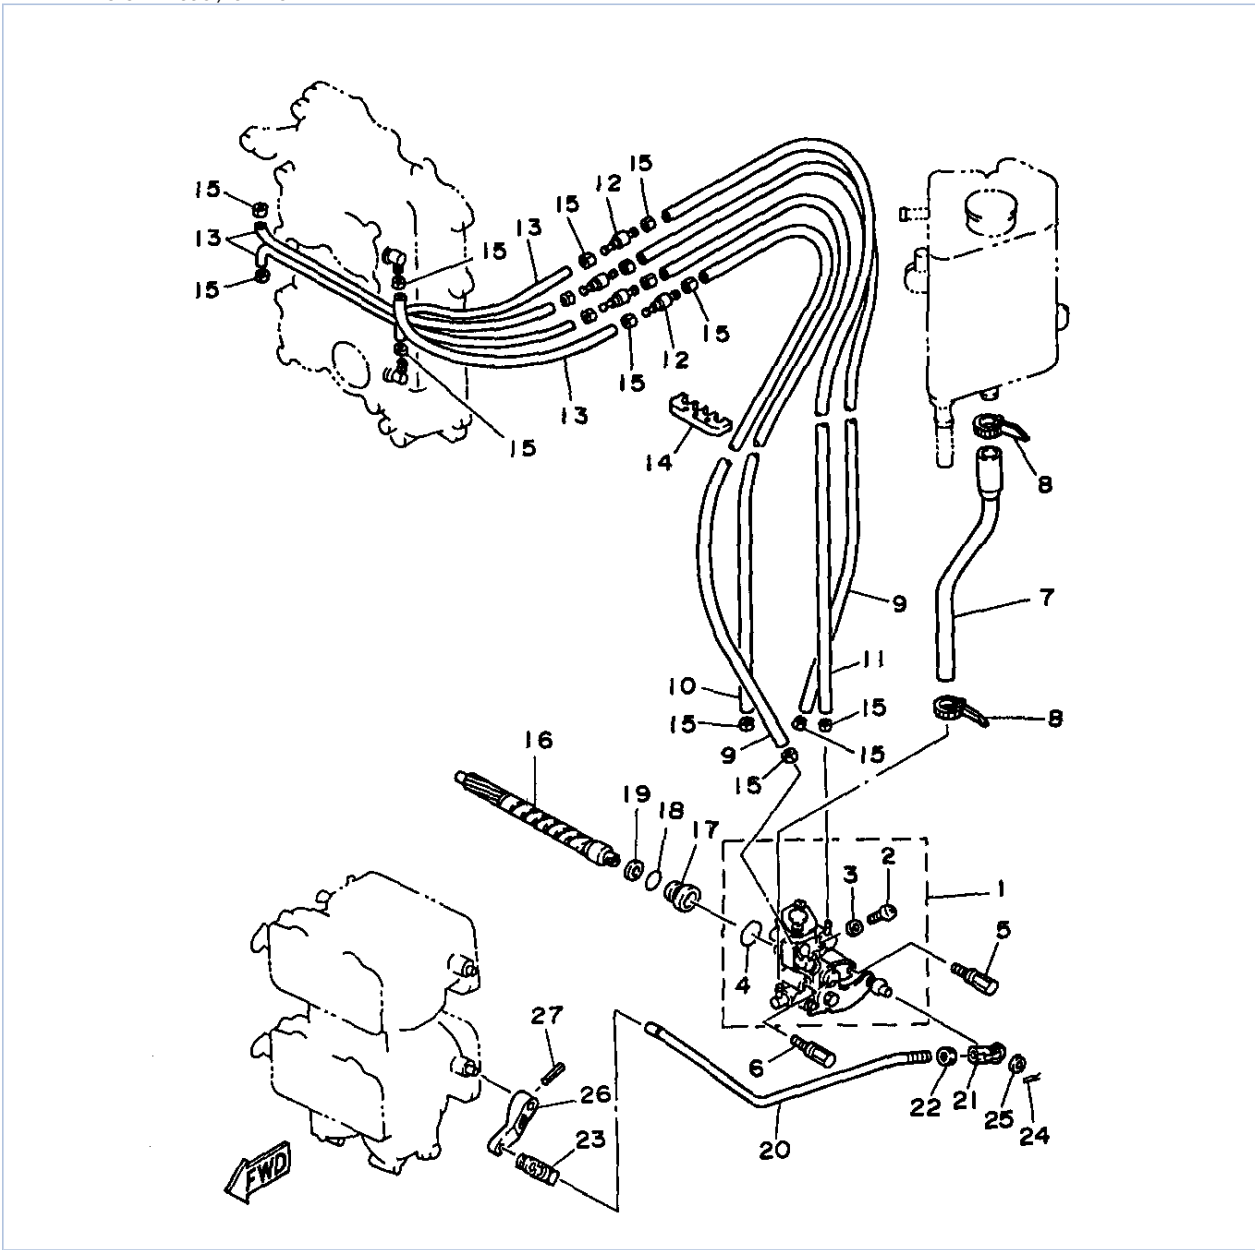

115TJRW 1998 / OIL PUMP

©2014 Yamaha Motor Corporation, U.S.A. All rights reserved.

Part List

115TJRW 1998 / OIL PUMP

REF - NO	PART NUMBER	PART NAME	QUANTITY	REMARKS
1	6N7-13200-00-00	OIL INJECTION PUMP ASSY	1	UR 130/L130
1	6N6-13200-00-00	OIL INJECTION PUMP ASSY	1	UR 115
2	6R3-13471-00-00	.PLUG, DRAIN	1	
3	6L2-13475-00-00	.GASKET	1	
4	93210-19MA7-00	.O-RING	1	
5	90109-06M40-00	BOLT	1	
6	90109-06M39-00	BOLT	1	
7	6N7-13416-00-00	PIPE, OIL 1	1	
8	90465-11M10-00	CLAMP	2	
9	90445-07M89-00	HOSE (L310)	2	
10	90445-07196-00	HOSE (L160)	1	
11	90445-07M72-00	HOSE (L250)	1	
12	6R3-13183-10-00	VALVE, CHECK	4	
13	90445-07M87-00	HOSE (L110)	4	
14	90464-07M06-00	CLAMP	1	
15	90468-07M02-00	CLIP	16	
16	6R3-11537-00-00	GEAR, DRIVEN	1	
17	6R3-13117-00-00	COLLAR, DISTANCE	1	
18	93210-13M04-00	O-RING	1	
19	90202-08M44-00	WASHER, PLATE	1	
20	6R3-41241-00-00	ROD, LINK	1	
21	6H1-41237-00-00	JOINT, LINK	1	
22	95380-05600-00	NUT	1	
23	6R5-41237-00-00	JOINT, LINK	1	
24	90468-05M03-00	CLIP	1	
25	90202-05088-00	WASHER, PLATE	1	
26	6E5-14276-01-00	LEVER	1	
27	91690-30016-00	PIN, SPRING	1	