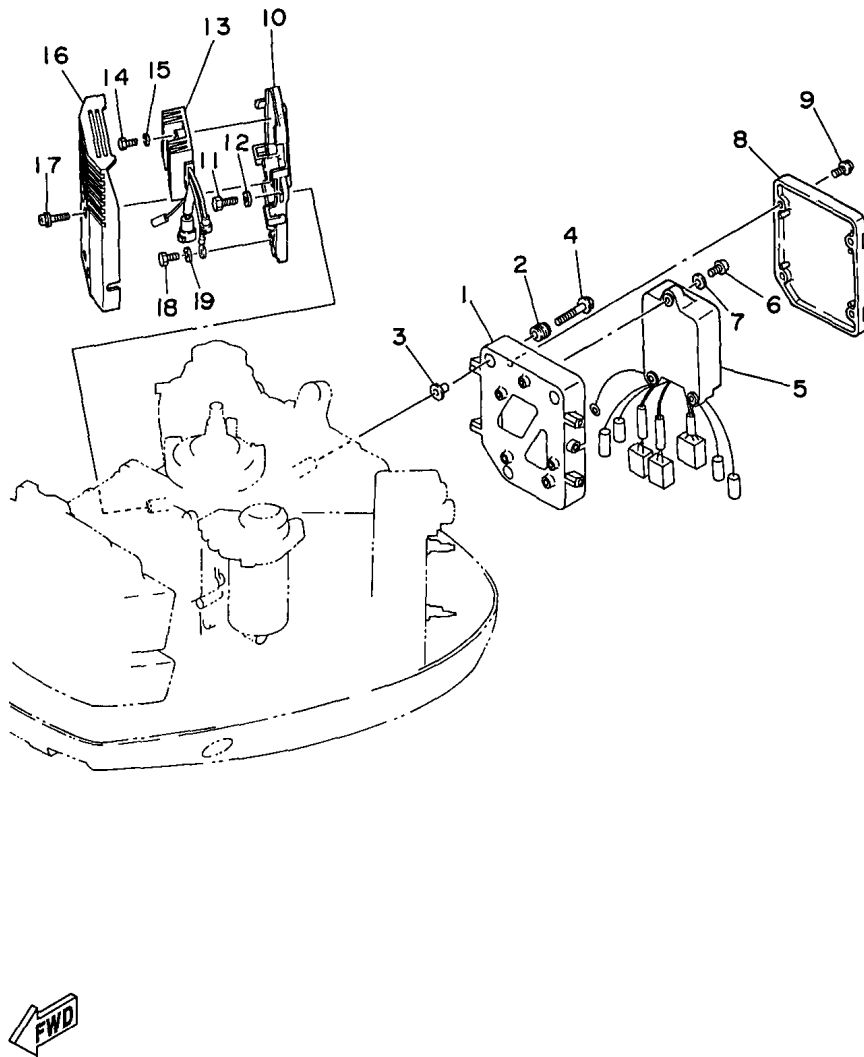

115TJRW 1998 / ELECTRICAL 1

©2014 Yamaha Motor Corporation, U.S.A. All rights reserved.

Part List

115TJRW 1998 / ELECTRICAL 1

REF - NO	PART NUMBER	PART NAME	QUANTITY	REMARKS
1	6N7-85542-01-00	BRACKET	1	
2	6A0-82317-00-00	DAMPER, IGNITION COIL	3	
3	624-42542-00-00	PIPE	3	
4	90119-06M59-00	BOLT, WITH WASHER	3	
5	6N7-85540-01-00	C.D.I. UNIT ASSY	1	
6	97880-06020-00	SCREW, PAN HEAD	3	
7	92990-06600-00	WASHER, PLATE	3	
8	6N7-85537-00-00	COVER	1	
9	90159-06M11-00	SCREW, WITH WASHER	4	
10	6N7-81948-00-94	BRACKET	1	
11	97095-06016-00	BOLT	3	
12	92903-06600-00	WASHER, PLATE	3	
13	6R3-81960-00-00	RECTIFIER & REGULATOR ASSY	1	
14	97013-06025-00	BOLT	2	
15	92903-06600-00	WASHER, PLATE	2	
16	6R3-81942-00-00	COVER	1	
17	90159-06M08-00	SCREW, WITH WASHER	4	
18	97013-06012-00	BOLT	1	
19	92903-06600-00	WASHER, PLATE	1	

Part Notes

115TJRW 1998 / ELECTRICAL 1

PART NUMBER	NOTE TEXT
92990-06600-00	OEM: This part number is among the Top 100 Most Popular Marine Maintenance Parts as of March 2014.

©2014 Yamaha Motor Corporation, U.S.A. All rights reserved.