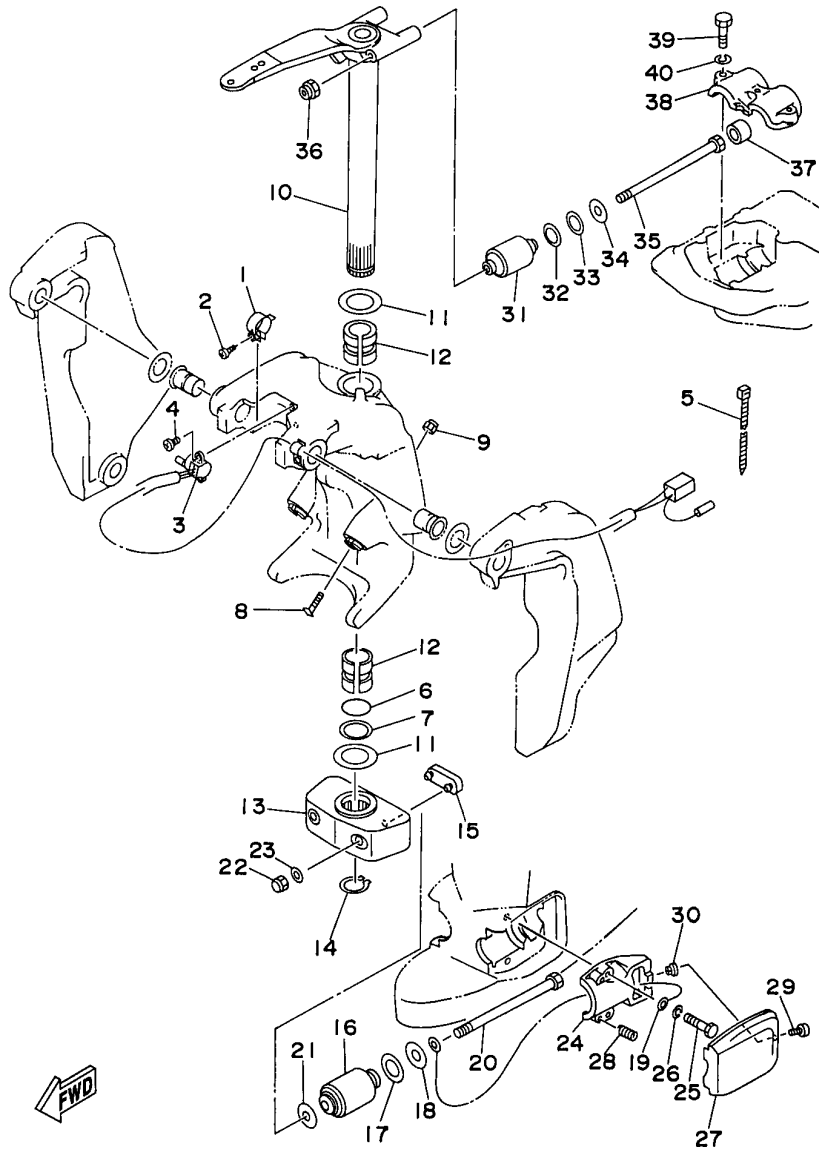

115TJRW 1998 / BRACKET 2

©2014 Yamaha Motor Corporation, U.S.A. All rights reserved.

Part List

115TJR1998 / BRACKET 2

REF - NO	PART NUMBER	PART NAME	QUANTITY	REMARKS
1	64E-43139-00-00	CAM, TRIM SENDER	1	
2	97780-60525-00	SCREW, TAPPING	1	
3	64E-83672-00-00	TRIM SENDER	1	
4	97885-06016-00	SCREW, PAN HEAD	2	
5	90465-11M10-00	CLAMP	3	
6	93210-37MH7-00	O-RING	1	
7	90202-40M47-00	WASHER, PLATE	1	
8	61A-43376-00-00	BOLT, THRUST RECEIVER	2	
9	95780-10300-00	NUT, FLANGE	2	
10	6E5-42510-B1-8D	STEERING BRACKET ASSY	1	UR ULTRA LONG
10	6E5-42510-A1-8D	STEERING BRACKET ASSY	1	UR LONG
11	90201-38M60-00	WASHER, PLATE	2	
12	90386-38M32-00	BUSH	2	
13	6G5-44551-01-8D	HOUSING, LOWER MOUNT RUBBER	1	
14	93410-37M04-00	CIRCLIP	1	
15	6E5-44575-00-00	DAMPER, LOWER MOUNT RUBBER	1	
16	6E5-44555-00-94	MOUNT DAMPER, LOWER SIDE	2	
17	90202-32M19-00	WASHER, PLATE	2	
18	90201-16M55-00	WASHER, PLATE	2	
19	6E5-82149-00-00	WIRE, LEAD 3	1	
20	90109-14M34-00	BOLT	2	
21	90201-15M58-00	WASHER, PLATE	2	
22	95380-14800-00	NUT	2	
23	92995-14600-00	WASHER	2	
24	6E5-44552-01-94	HOUSING, LOWER MOUNT RUBBER	2	
25	97095-10045-00	BOLT	4	
26	92990-10100-00	WASHER, SPRING	4	
27	6E5-44553-01-8D	COVER, LOWER MOUNT	2	
28	90501-16M28-00	SPRING, COMPRESSION	4	
29	97885-06016-00	SCREW, PAN HEAD	2	
30	90179-06066-00	NUT	2	
31	6E5-44514-00-94	MOUNT DAMPER, UPPER SIDE	2	
32	90201-26M57-00	WASHER, PLATE	2	
33	90202-26M18-00	WASHER, PLATE	2	
34	90201-14M56-00	WASHER, PLATE	2	
35	90109-12M37-00	BOLT	2	
36	90185-12M12-00	NUT, SELF-LOCKING	2	
37	663-44575-00-00	DAMPER, LOWER MOUNT RUBBER	2	
38	6E5-44511-00-5B	COVER, UPPER MOUNT	1	
39	97095-10045-00	BOLT	3	
40	92990-10100-00	WASHER, SPRING	3