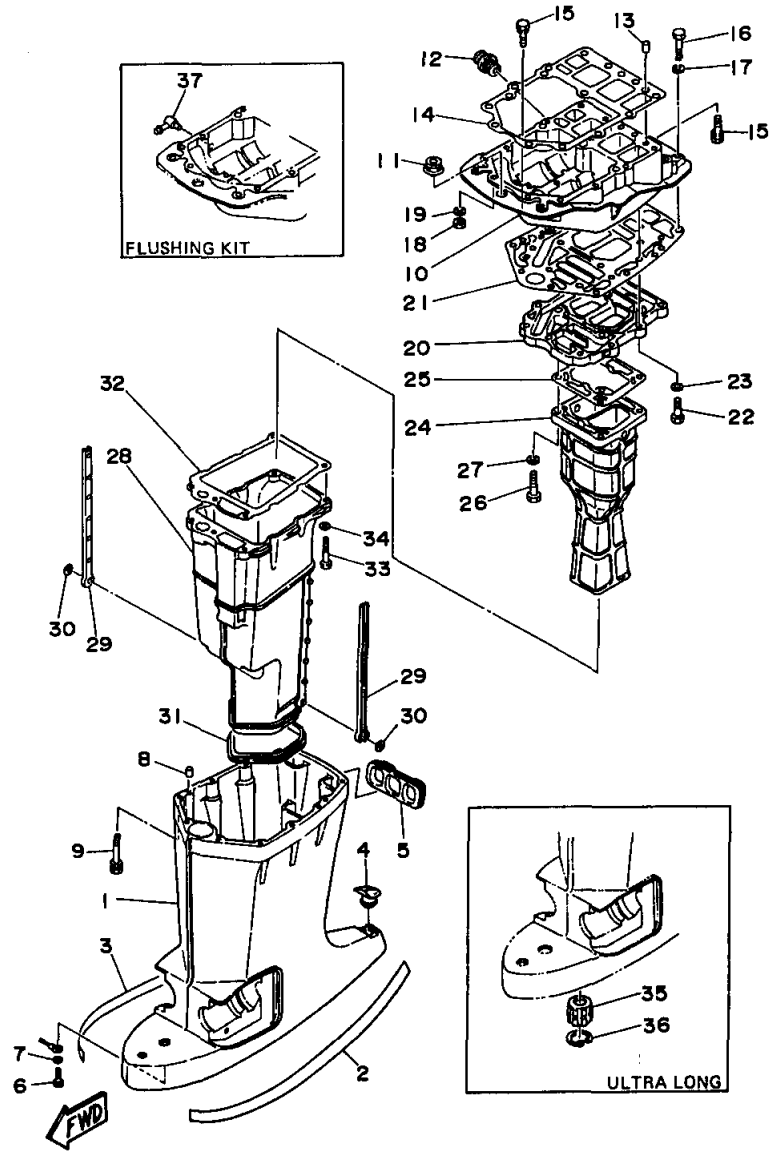

115TJRW 1998 / UPPER CASING

©2014 Yamaha Motor Corporation, U.S.A. All rights reserved.

Part List

115TJRW 1998 / UPPER CASING

REF - NO	PART NUMBER	PART NAME	QUANTITY	REMARKS
1	6E5-45111-01-8D	CASING, UPPER	1	UR LONG
1	6E5-45111-22-8D	CASING, UPPER	1	UR ULTRA LONG
2	6R3-42791-41-00	MARK 1	1	
3	6R3-42792-41-00	MARK 2	1	
4	6E5-45155-00-00	CAP	1	
5	6E5-42769-00-00	SEAL, RUBBER	1	
6	97095-06010-00	BOLT	1	
7	92995-06600-00	WASHER	1	
8	93608-12M05-00	PIN, DOWEL	2	
9	90119-08M78-00	BOLT, WITH WASHER	6	
10	6G5-41137-02-94	GUIDE, EXHAUST	1	UR
10	6G5-41137-11-94	GUIDE, EXHAUST	1	UR WITH FLUSHING KIT
11	6E5-42724-00-00	GROMMET	1	
12	6G5-12581-00-00	JOINT, HOSE 1	1	
13	93608-12M05-00	PIN, DOWEL	2	
14	6G5-45113-A1-00	.GASKET, UPPER CASING	1	
15	90119-08M79-00	BOLT, WITH WASHER	6	
16	97095-08045-00	.BOLT	2	
17	92995-08100-00	WASHER	2	
18	95380-08700-00	NUT	2	
19	92995-08100-00	WASHER	2	
20	6G5-41131-01-5B	MANIFOLD, EXT. 1	1	
21	6G5-45114-A0-00	GASKET, UPPER CASING	1	
22	97095-08030-00	BOLT	4	
23	92995-08600-00	WASHER	4	
24	6E5-41132-10-5B	MANIFOLD, EXHAUST	1	UR 115
24	6L1-41132-00-5B	MANIFOLD, EXHAUST	1	UR 130/L130
25	6G5-41134-A0-00	.GASKET, EXHAUST MANIFOLD	1	UR 130/L130
25	6E5-41134-A0-00	.GASKET, EXHAUST MANIFOLD	1	UR 115
26	97095-08045-00	.BOLT	4	
27	92995-08600-00	WASHER	4	
28	6E5-14711-01-5B	MUFFLER 1	1	
29	6E5-14737-00-00	DAMPER, MUFFLER	2	
30	90183-05M02-00	NUT, SPRING	2	
31	6E5-45123-00-00	.GASKET, MUFFLER	1	
32	6E5-41135-A0-00	.GASKET, EXHAUST MANIFOLD	1	
33	97095-08045-00	.BOLT	5	
34	92990-08600-00	..WASHER, PLATE	5	
35	6E5-45318-00-00	BUSHING, DRIVE SHAFT	1	ULTRA LONG
36	93420-36M01-00	CIRCLIP	1	ULTRA LONG
37	6H1-11372-00-00	.NIPPLE, HOSE	1	FLUSHING KIT