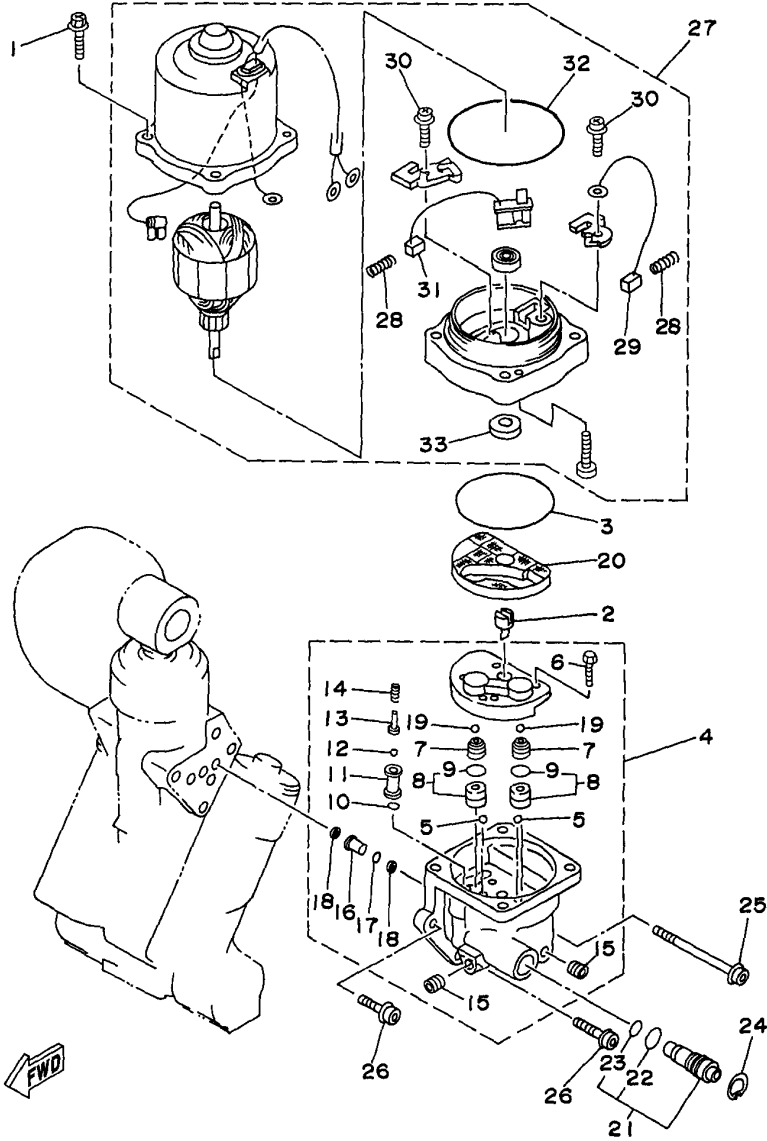

115TJRW 1998 / POWER TRIM TILT ASSEMBLY 2

©2014 Yamaha Motor Corporation, U.S.A. All rights reserved.

Part List

115TJRW 1998 / POWER TRIM TILT ASSEMBLY 2

REF - NO	PART NUMBER	PART NAME	QUANTITY	REMARKS
1	64E-4388E-10-00	BOLT ,SCREW (L:14MM)	4	
2	64E-43831-00-00	CONNECTOR, SHAFT	1	
3	64E-43868-00-00	O-RING	1	
4	64E-43830-00-00	GEAR PUMP ASSY	1	
5	72X-43858-00-00	.BALL	2	
6	64E-43843-10-00	..SCREW, VALVE LOCK	4	
7	64E-43841-00-00	.PISTON, SHUTTLE	2	
8	64E-43802-00-00	.VALVE SUB ASSY	2	
9	6E5-43896-00-00	..O-RING	1	
10	6G5-43863-00-00	.O-RING	1	
11	64E-43851-00-00	.SEAT, RELIEF VALVE	1	
12	64E-43858-00-00	.BALL	1	
13	64E-43859-00-00	.PIN, VALVE SUPPORT	1	
14	64E-43855-00-00	.SPRING, UP RELIEF	1	
15	6E5-43826-01-00	.PLUG, TAPER SCREW	2	
16	64E-43850-00-00	..VALVE SUB ASSY	1	
17	64E-43865-00-00	.O-RING	1	
18	64E-43816-00-00	.FILTER 1	2	
19	64E-43858-00-00	.BALL	2	
20	64E-43817-10-00	FILTER 2	1	
21	64E-43860-00-00	MANUAL VALVE SUB-ASSY	1	
22	72X-85075-L0-00	.O-RING	1	
23	64E-43862-00-00	.O-RING	1	
24	64E-43875-00-00	RING, SNAP	1	
25	64E-43879-10-00	SCREW, WITH WASHER	1	
26	64E-43879-00-00	SCREW, WITH WASHER	2	
27	64E-43880-00-00	MOTOR ASSY	1	
28	6H1-4386K-10-00	.SPRING, BRUSH	2	
29	64E-43891-00-00	.BRUSH 1	1	
30	98507-04010-00	.SCREW, PAN HEAD	2	
31	64E-43892-00-00	.BREAKER COMP (BRUSH 2)	1	
32	6G5-43865-00-00	.O-RING	1	
33	93102-08M43-00	.OIL SEAL	1