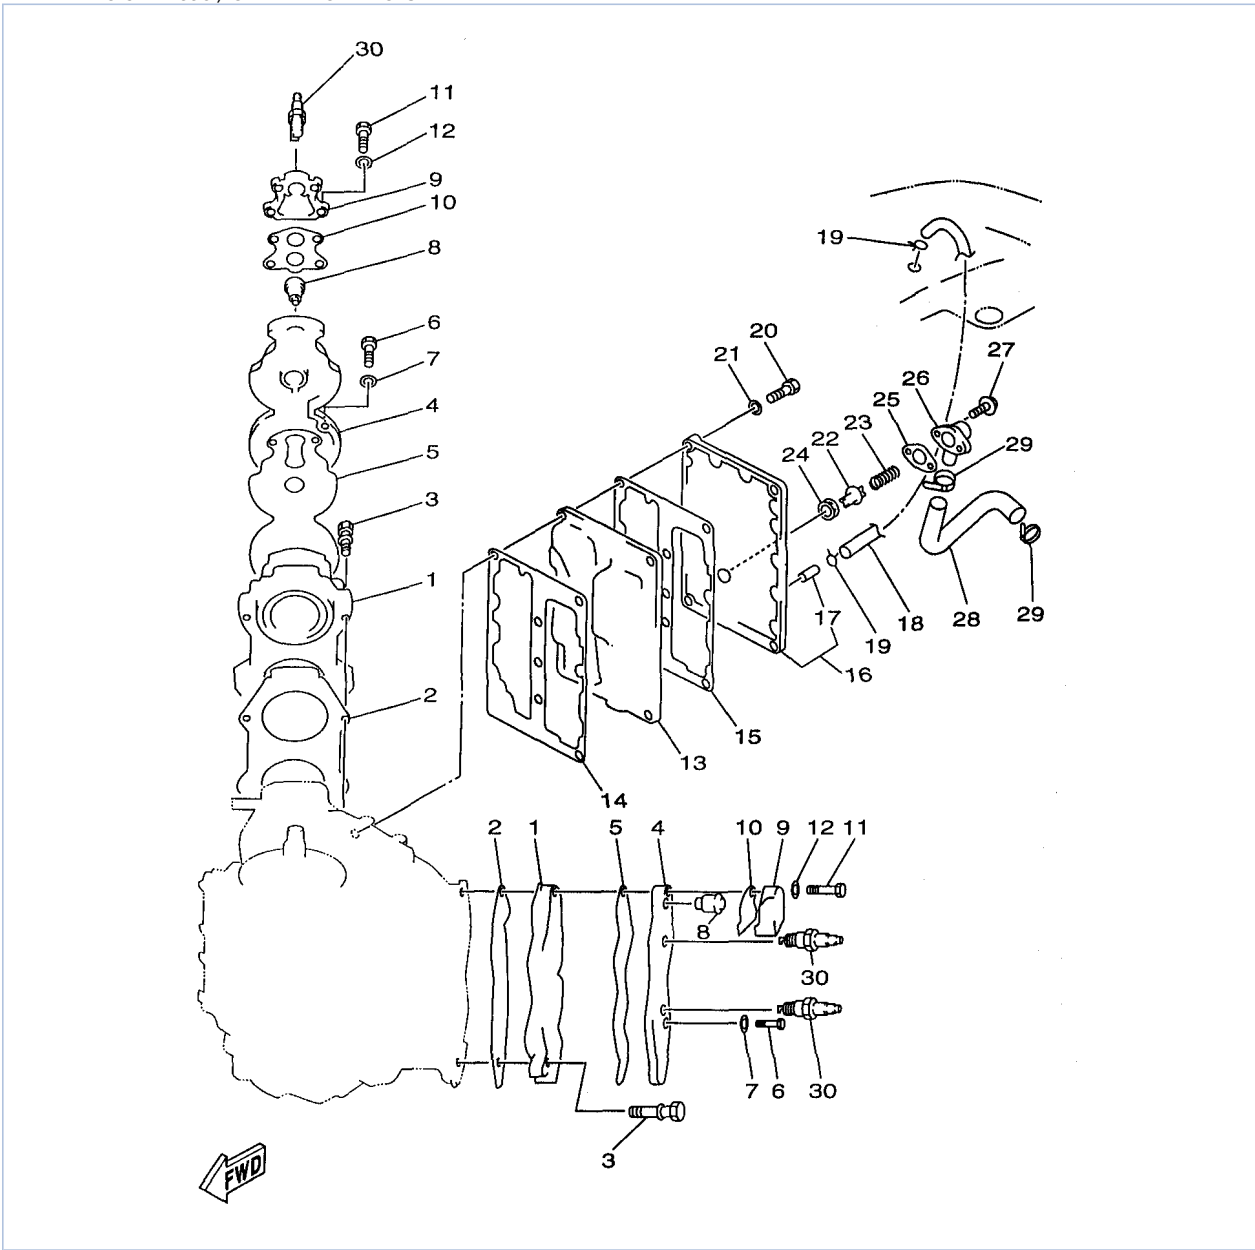

115TJRW 1998 / CYLINDER CRANKCASE 2

©2014 Yamaha Motor Corporation, U.S.A. All rights reserved.

Part List

115TJRW 1998 / CYLINDER CRANKCASE 2

REF - NO	PART NUMBER	PART NAME	QUANTITY	REMARKS
1	6E5-11111-10-94	HEAD, CYLINDER 1	2	UR 115
1	6L1-11111-00-94	HEAD, CYLINDER 1	2	UR 130/L130
2	6E5-11181-A1-00	.GASKET, CYLINDER HEAD 1	2	
3	90119-08M21-00	BOLT, WITH WASHER	20	
4	6E5-11191-01-9M	COVER, CYLINDER HEAD 1	2	
5	6E5-11193-A0-00	.GASKET, HEAD COVER 1	2	
6	97013-06030-00	BOLT	24	
7	92903-06600-00	WASHER, PLATE	24	
8	6E5-12411-20-00	THERMOSTAT	2	
9	6G5-12413-00-9M	COVER, THERMOSTAT	2	
10	688-12414-A1-00	.GASKET, COVER	2	
11	97013-06040-00	BOLT	8	
12	92903-06600-00	WASHER, PLATE	8	
13	6E5-41111-00-9M	INNER COVER, EXHAUST	1	UR 115
13	6L1-41111-00-9M	INNER COVER, EXHAUST	1	UR 130/L130
14	6E5-41112-A1-00	.GASKET, EXHAUST INNER COVER	1	
15	6E5-41114-A0-00	.GASKET, EXHAUST OUTER COVER	1	
16	6N7-41113-00-9M	OUTER COVER, EXHAUST	1	
17	650-24378-00-00	.PIPE, JOINT 4	1	
18	6E5-24312-00-00	PIPE 2	1	
19	90467-08004-00	CLIP	2	
20	97013-06035-00	BOLT	23	
21	92903-06600-00	WASHER, PLATE	23	
22	6G5-12416-00-00	VALVE, PRESSURE CONTROL	1	
23	90501-16M11-00	SPRING, COMPRESSION	1	
24	90480-20M05-00	GROMMET	1	
25	6G5-11382-A1-00	.GASKET 2	1	
26	6G5-11372-00-5B	NIPPLE, HOSE (6G5-11372-00-9M)	1	
27	97513-06520-00	BOLT, WITH WASHER	2	
28	6E5-12576-00-00	HOSE 1	1	
29	90465-13M18-00	CLAMP	2	
30	NGK-BR8HS-10-00	PLUG, SPARK (NGK BR8HS-10)	4	
30	NGK-BR8HS-10-00	PLUG, SPARK (NGK BR8HS-10)	4	
30	NGK-BR9HS-10-00	PLUG, SPARK (NGK BR9HS-10)	4	UR 130/L130

Part Notes

115TJRW 1998 / CYLINDER CRANKCASE 2

PART NUMBER	NOTE TEXT
688-12414-A1-00	OEM: This part number is among the Top 100 Most Popular Marine Maintenance Parts as of March 2014.
90480-20M05-00	OEM: This part number is among the Top 100 Most Popular Marine Maintenance Parts as of March 2014.

©2014 Yamaha Motor Corporation, U.S.A. All rights reserved.