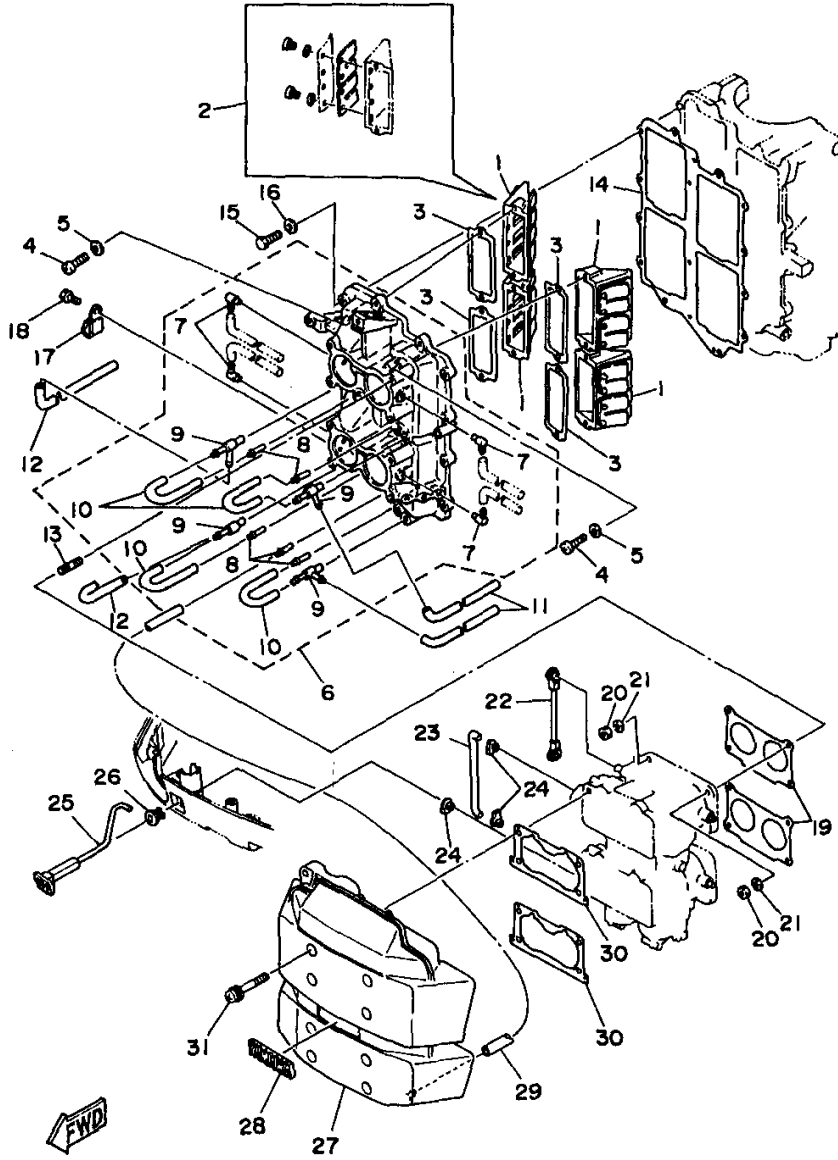

115TJRW 1998 / INTAKE

©2014 Yamaha Motor Corporation, U.S.A. All rights reserved.

Part List

115TJRW 1998 / INTAKE

REF - NO	PART NUMBER	PART NAME	QUANTITY	REMARKS
1	6E5-13610-00-00	REED VALVE ASSY	4	
2	6E5-W0004-00-00	.REED SET	1	
3	6E5-13621-A1-00	.GASKET, VALVE SEAT	4	
4	97880-05025-00	SCREW, PAN HEAD	8	
5	92990-05600-00	WASHER, PLATE	8	
6	6E5-13641-11-94	MANIFOLD 1	1	
7	6E5-13552-00-00	.NOZZLE	4	
8	624-14485-00-00	.PIPE, JOINT	5	
9	6E5-11370-00-00	.CHECK VALVE ASSY	4	
10	90445-07M28-00	.HOSE (L70)	4	
11	90445-07M24-00	HOSE (L240)	2	
12	90445-07M46-00	HOSE (L360)	2	
13	90116-06M30-00	BOLT, STUD	8	
14	6E5-13645-A1-00	GASKET, MANIFOLD 1	1	
15	97013-06025-00	BOLT	12	
16	92903-06600-00	WASHER, PLATE	12	
17	90465-08M07-00	CLAMP	1	
18	97013-06012-00	BOLT	1	
19	6E5-14198-A2-00	.GASKET	2	
20	95380-06600-00	NUT, HEXAGON	8	
21	92995-06100-00	WASHER, SPRING	8	
22	6E5-41217-01-00	ROD, ACCEL. LEVER	1	
23	6E5-41256-01-00	ROD, CHOKE 1	1	
24	661-41262-02-00	JOINT, CHOKE LEVER	3	
25	6N7-41271-00-00	KNOB, CHOKE	1	
26	689-41273-00-00	GROMMET	1	
27	6N7-14440-01-00	SILENCER ASSY, INTAKE	1	
28	6E5-1441K-00-00	EMBLEM	1	
29	90445-07258-00	HOSE (L200)	1	
30	6K7-14483-00-00	GASKET	2	
31	90159-06M14-00	SCREW, WITH WASHER	8