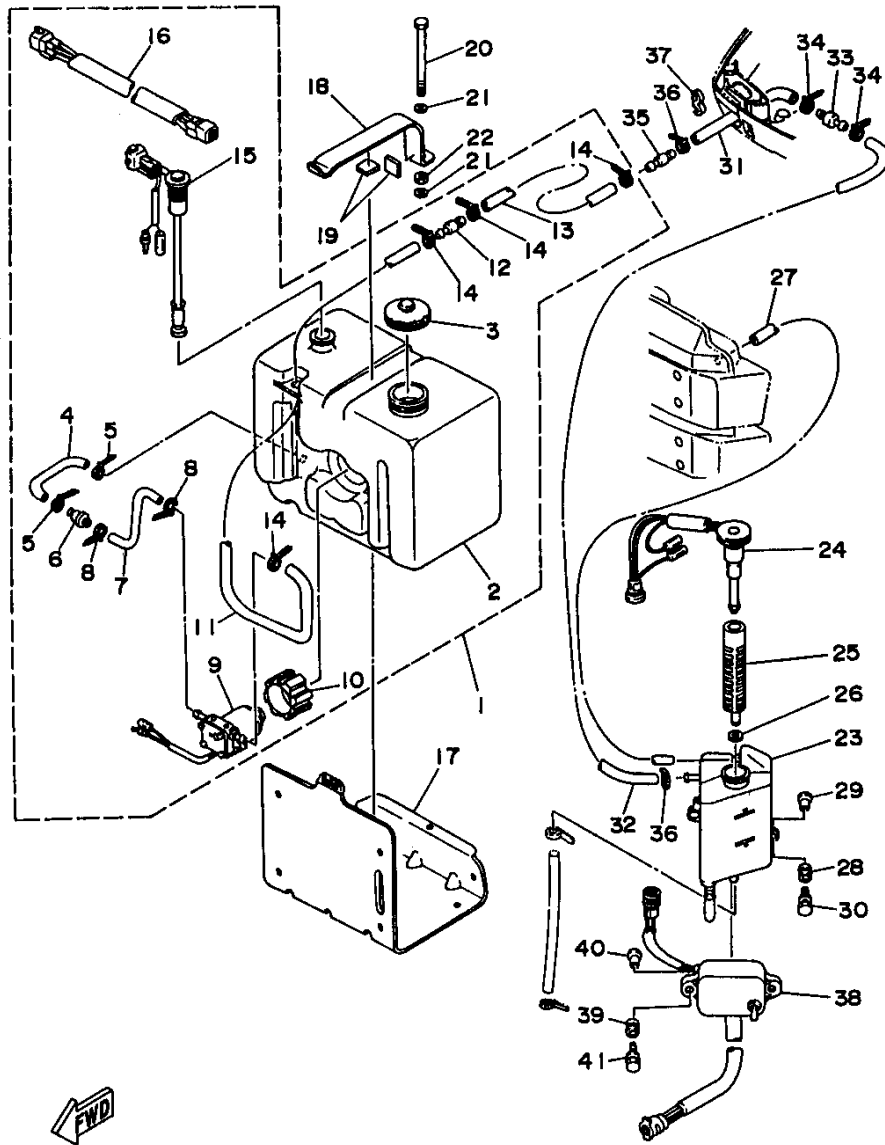

115TJRW 1998 / OIL TANK

©2014 Yamaha Motor Corporation, U.S.A. All rights reserved.

Part List

115TJRW 1998 / OIL TANK

REF - NO	PART NUMBER	PART NAME	QUANTITY	REMARKS
1	6E5-21708-08-00	OIL TANK SUB-ASSY	1	UR 115/130
1	6K1-21708-04-00	OIL TANK SUB-ASSY	1	UR L130
2	6E5-21733-02-00	.SUB TANK, OIL (105L)	1	
3	6E5-21770-03-00	.OIL TANK CAP ASSY	1	
4	6E5-24322-00-00	.PIPE 11	1	
5	90465-11M10-00	.CLAMP	2	
6	646-24251-02-00	.STRAINER 1	1	
7	6E5-24319-01-00	.PIPE, OIL	1	
8	90465-11M10-00	.CLAMP	2	
9	6E5-81900-01-00	.OIL FEED PUMP ASSY	1	
10	6E5-81922-00-00	.GROMMET	1	
11	6E5-24321-01-00	.PIPE 10	1	
12	6E5-24379-00-00	.PIPE, JOINT 4	1	
13	90445-11M00-00	.HOSE (L8000)	1	UR L130
13	90445-11M81-00	.HOSE (L3000)	1	UR 115/130
14	90465-11M10-00	.CLAMP	4	
15	6E5-85720-04-00	.OIL LEVEL GAUGE ASSY	1	
16	6R3-85721-30-00	.WIRE, LEAD (L=30M)	1	UR 115/130
16	6R3-85721-80-00	.WIRE, LEAD (L=80M)	1	UR L130
17	6E5-21734-01-33	HOLDER, OIL SUB TANK	1	
18	6E5-21798-01-33	BRACKET, DAMPER	1	
19	6E5-21746-00-00	DAMPER	2	
20	97080-06100-00	BOLT	1	
21	92990-06600-00	WASHER, PLATE	2	
22	95380-06600-00	NUT, HEXAGON	1	
23	6E5-21750-05-00	OIL TANK ASSY	1	
24	6G7-85730-03-00	OIL LEVEL GAUGE ASSY	1	
25	6E5-13411-00-00	STRAINER, OIL	1	
26	6E5-13414-00-00	GASKET, STRAINER COVER	1	
27	90445-05M02-00	HOSE (L380)	1	
28	6A0-82317-00-00	DAMPER, IGNITION COIL	3	
29	624-42542-00-00	PIPE	3	
30	90119-06M65-00	BOLT, WITH WASHER	3	
31	6R3-24323-10-00	PIPE 12	1	
32	90445-12207-00	HOSE (L2400)	1	
33	6E5-24379-00-00	PIPE, JOINT 4	1	
34	90465-11M10-00	CLAMP	2	
35	6E5-24379-00-00	PIPE, JOINT 4	1	
36	90465-11M10-00	CLAMP	2	
37	90464-13M34-00	CLAMP	1	
38	6E5-85740-02-00	CONTROL UNIT ASSY	1	
39	6A0-82317-00-00	DAMPER, IGNITION COIL	2	
40	624-42542-00-00	PIPE	2	
41	90119-06M65-00	BOLT, WITH WASHER	2	

Part Notes

115TJRW 1998 / OIL TANK

PART NUMBER	NOTE TEXT
646-24251-02-00	OEM: This part number is among the Top 100 Most Popular Marine Maintenance Parts as of March 2014.
6E5-81900-01-00	OEM: This part number is among the Top 100 Most Popular Marine Maintenance Parts as of March 2014.
92990-06600-00	OEM: This part number is among the Top 100 Most Popular Marine Maintenance Parts as of March 2014.