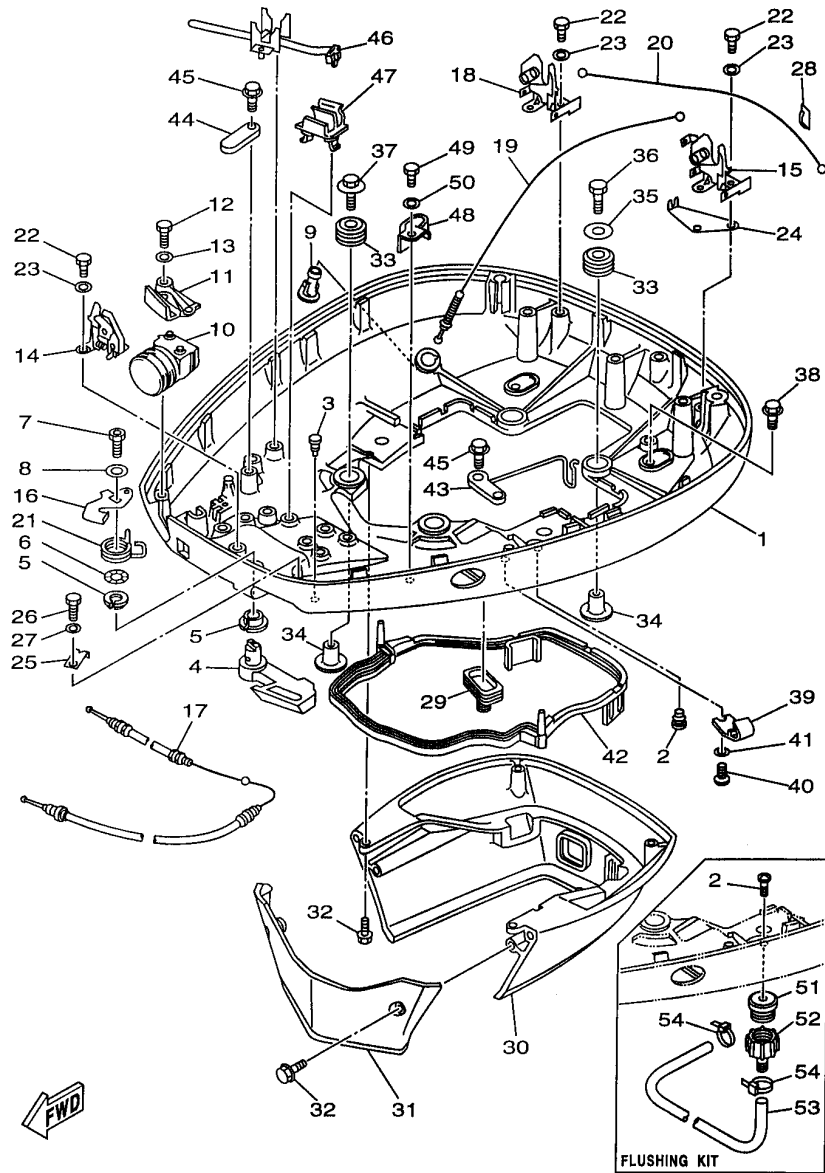

115TJRW 1998 / BOTTOM COWLING

©2014 Yamaha Motor Corporation, U.S.A. All rights reserved.

Part List

115TJRW 1998 / BOTTOM COWLING

REF - NO	PART NUMBER	PART NAME	QUANTITY	REMARKS
1	6N7-42711-43-8D	COWLING, BOTTOM 1	1	
2	90480-06M19-00	GROMMET	1	AP
2	90169-05M00-00	SCREW, TRUSS HEAD TAPPING	1	FLUSHING KIT
3	6H4-42748-00-00	GROMMET	1	
4	6N7-42815-01-8D	LEVER, CLAMP	1	
5	90386-13M88-00	BUSH	2	
6	90206-13M10-00	WASHER, WAVE	1	
7	90109-08M45-00	BOLT	1	
8	92990-08200-00	WASHER, PLAIN	1	
9	6E5-44391-00-00	NIPPLE, HOSE	1	
10	6N7-42725-20-00	GROMMET	1	
11	6N7-42738-02-5B	PLATE, FITTING	1	
12	97095-06016-00	BOLT	2	
13	92995-06600-00	WASHER	2	
14	6R3-42824-00-00	BASE, CLAMP LEVER	1	
15	6R3-42811-01-00	STAY	1	
16	6R3-42816-00-00	LEVER, CLAMP	1	
17	6N7-42850-00-00	WIRE COMPLETE	1	
18	6R3-42811-10-00	STAY	1	
19	6N7-42850-10-00	WIRE COMPLETE	1	
20	6N7-42850-20-00	WIRE COMPLETE	1	
21	6R3-42813-00-00	SPRING, CLAMP LEVER	1	
22	97095-06016-00	BOLT	6	
23	92995-06600-00	WASHER	6	
24	6N7-42828-00-00	PLATE, CLAMP	1	
25	6R3-42828-00-00	PLATE, CLAMP	1	
26	97095-06010-00	BOLT	1	
27	92995-06600-00	WASHER	1	
28	6N7-42841-00-00	MARK, CLAMP	1	
29	688-42726-10-00	GROMMET	1	
30	6N7-42741-01-8D	APRON	1	
31	6R3-42771-01-8D	APRON	1	
32	97595-06520-00	BOLT, WITH WASHER	4	
33	90480-22M15-00	GROMMET	4	
34	90387-08M37-00	COLLAR	4	
35	90201-08M54-00	WASHER, PLATE	1	
36	97075-08035-00	BOLT	1	
37	90119-08M22-00	BOLT, WITH WASHER	3	
38	97595-06520-00	BOLT, WITH WASHER	2	
39	6E5-24367-10-00	CLAMP, FUEL PIPE 2	1	
40	90157-06M01-00	SCREW, PAN HEAD	1	
41	92990-06600-00	WASHER, PLATE	1	
42	6E5-42716-00-00	RUBBER, SEAL 1	1	
43	6K7-82588-00-00	PLATE	1	
44	6E5-82588-00-00	PLATE	1	
45	97595-06520-00	BOLT, WITH WASHER	2	
46	688-82594-00-00	CLAMP	1	
47	6E5-82594-00-00	CLAMP	4	
48	90465-12M25-00	CLAMP	1	
49	97095-06012-00	BOLT	1	
50	92990-06600-00	WASHER, PLATE	1	
51	6R3-12572-00-00	.ADAPTER	1	FLUSHING KIT
52	6R3-12580-00-00	JOINT ASSY	1	FLUSHING KIT