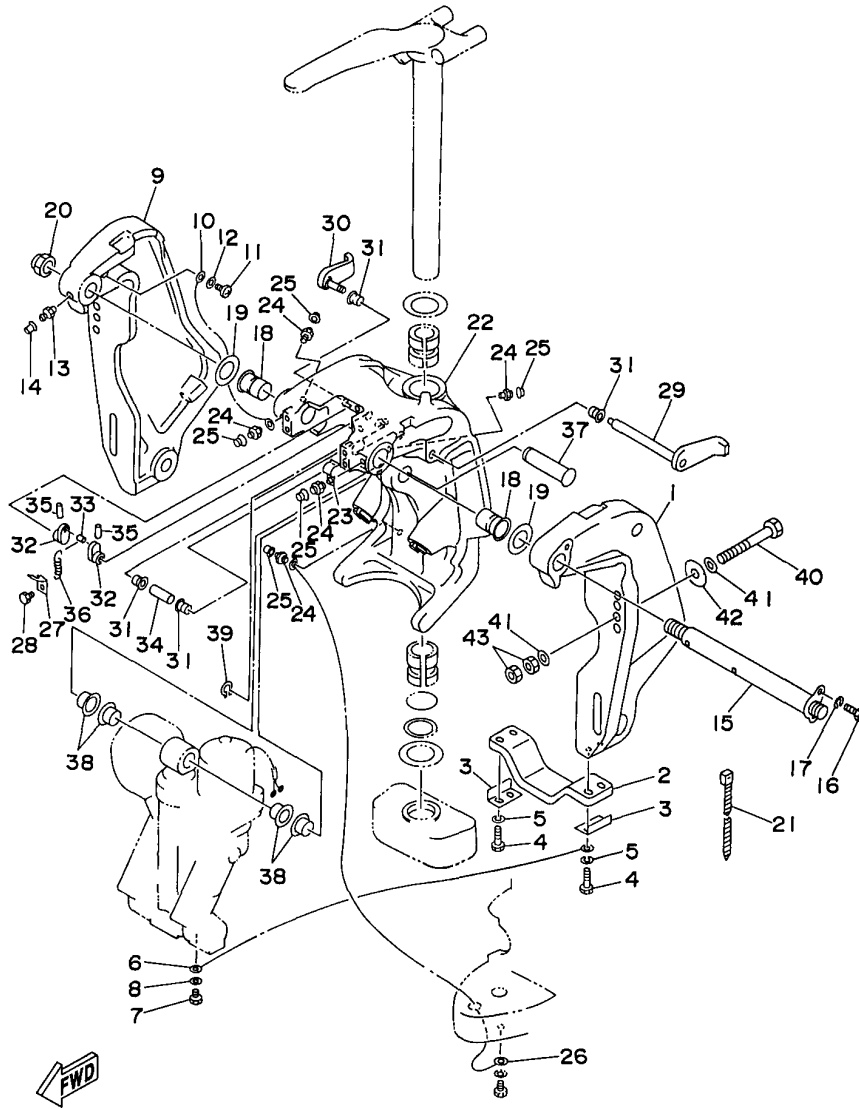

©2014 Yamaha Motor Corporation, U.S.A. All rights reserved.

115TJRW 1998 / BRACKET 1

©2014 Yamaha Motor Corporation, U.S.A. All rights reserved.

Part List

115TJRW 1998 / BRACKET 1

REF - NO	PART NUMBER	PART NAME	QUANTITY	REMARKS
1	64E-43111-00-8D	BRACKET, CLAMP	1	
2	6G5-45251-01-00	ANODE	1	
3	6G5-44526-00-00	PLATE	2	
4	97095-06030-00	BOLT	4	
5	92995-06100-00	WASHER, SPRING	4	
6	6E5-82148-00-00	WIRE, LEAD 4	1	
7	97095-06010-00	BOLT	1	
8	92995-06600-00	WASHER	1	
9	64E-43112-00-8D	BRACKET, CLAMP	1	
10	6E5-82148-00-00	WIRE, LEAD 4	1	
11	97880-06012-00	SCREW, PAN HEAD	1	
12	92990-06600-00	WASHER, PLATE	1	
13	93700-06M03-00	NIPPLE, GREASE	1	
14	663-45119-00-00	CAP, GREASE NIPPLE	1	AP
15	64E-43131-01-00	BOLT, CLAMP BRACKET	1	
16	97095-08020-00	BOLT	1	
17	92995-08100-00	WASHER	1	
18	90386-25M31-00	BUSH	2	
19	90201-26M59-00	WASHER, PLATE	2	
20	90185-22M11-00	NUT, SELF-LOCKING	1	
21	90465-11M10-00	CLAMP	1	
22	64E-43311-10-8D	BRACKET, SWIVEL 1	1	UR LONG
22	64E-43311-20-8D	BRACKET, SWIVEL 1	1	UR ULTRA LONG
23	90465-08M63-00	CLAMP	1	
24	93700-06M03-00	NIPPLE, GREASE	5	
25	663-45119-00-00	CAP, GREASE NIPPLE	5	AP
26	6E5-82147-00-00	WIRE, LEAD 5	1	UR LONG
26	6E5-82147-20-00	WIRE, LEAD 5	1	UR ULTRA LONG
27	6G5-43144-00-00	HOOK, SPRING	1	
28	97095-06010-00	BOLT	1	
29	6G5-43181-02-00	LEVER, TILT STOP 1	1	
30	6G5-43185-02-00	LEVER, TILT STOP 2	1	
31	90386-10M16-00	BUSH	4	
32	6G5-43148-00-00	COLLAR, DISTANCE	2	
33	90249-06M19-00	PIN	1	
34	90387-10M05-00	COLLAR	1	
35	91690-30020-00	PIN, SPRING	2	
36	90506-14M24-00	SPRING, TENSION	1	
37	64E-43126-00-00	PIN, UPPER SHOCK MOUNT	1	
38	90386-22M98-00	BUSH	4	
39	93410-22M11-00	CIRCLIP	1	
40	90101-12M03-00	BOLT (L:115MM)	4	
41	90201-13M01-00	WASHER, PLATE	8	
42	90201-12M05-00	WASHER, PLATE	4	
43	95380-12600-00	NUT	8	