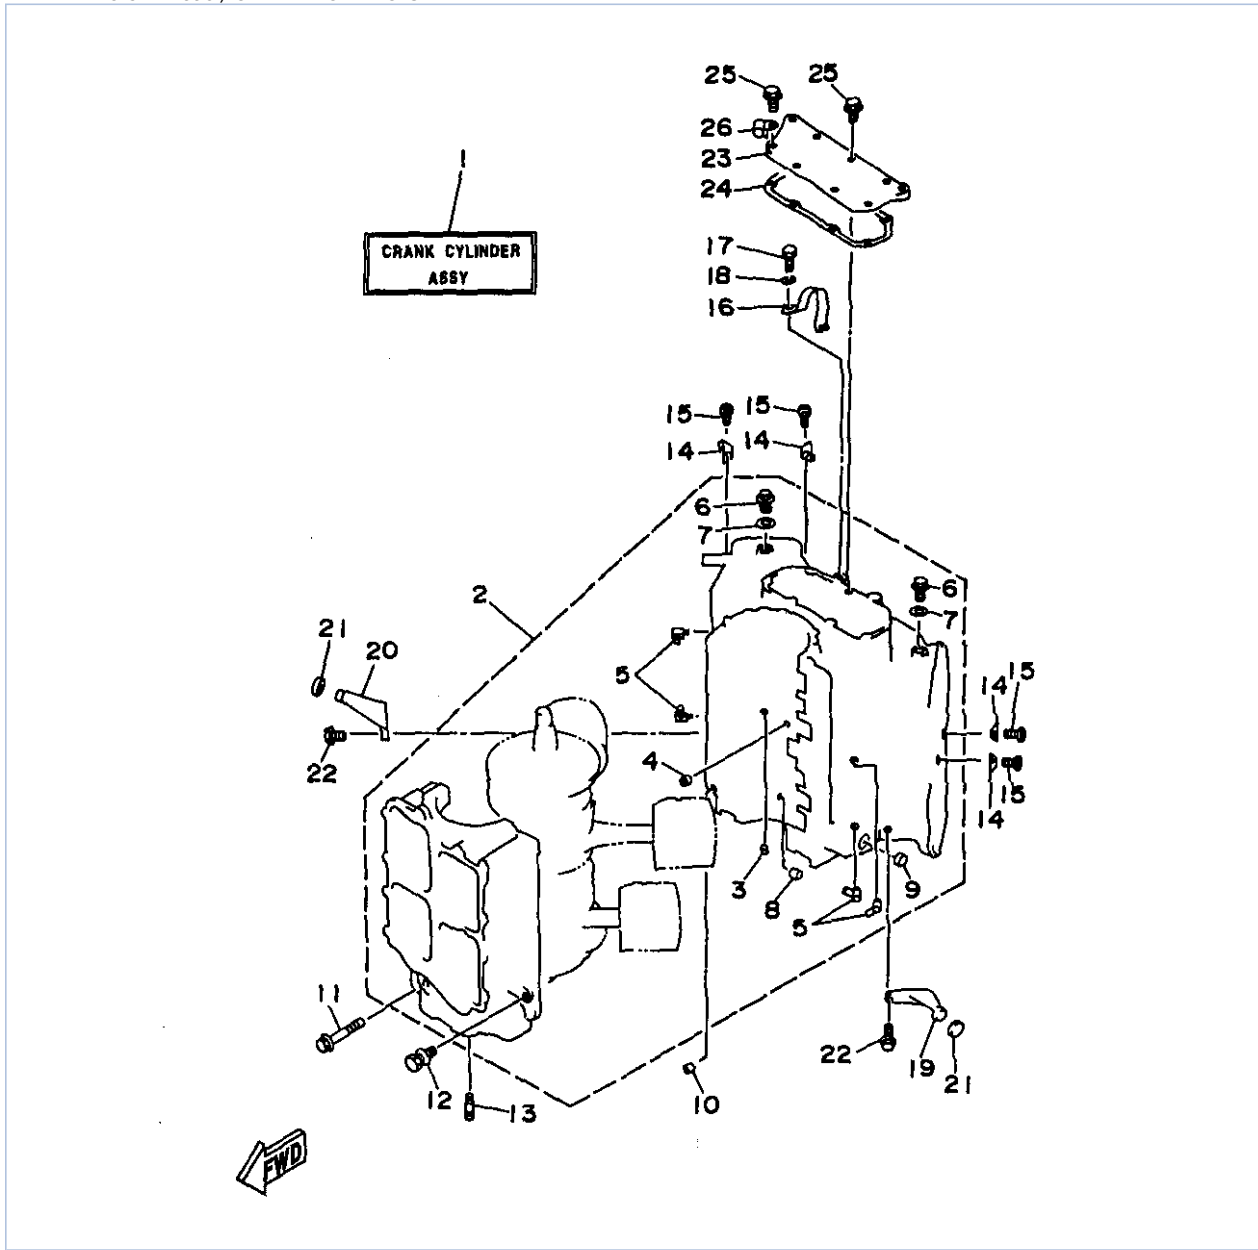

115TJRW 1998 / CYLINDER CRANKCASE

©2014 Yamaha Motor Corporation, U.S.A. All rights reserved.

Part List

115TJRW 1998 / CYLINDER CRANKCASE

REF - NO	PART NUMBER	PART NAME	QUANTITY	REMARKS
1	6N6-W0090-15-4D	CRANK CYLINDER ASSEMBLY	1	
1	6N7-W0090-16-4D	CRANK CYLINDER ASSEMBLY	1	
2	6N7-15100-01-94	CRANKCASE ASSEMBLY	1	UR 130/L130
2	6N6-15100-01-94	CRANKCASE ASSEMBLY	1	UR 115
3	624-11379-00-00	.VALVE, CHECK	1	
4	663-11518-01-00	.LOCK BEARING	1	
5	6E5-11372-00-00	.NIPPLE, HOSE	4	
6	90340-14M00-00	.PLUG, STRAIGHT SCREW	2	
7	90430-14115-00	.GASKET	2	
8	90384-06M07-00	.BUSH, BIMETAL FORMED	1	
9	90384-14M09-00	.BUSH, BIMETAL FORMED	1	
10	93608-12063-00	PIN, DOWEL	2	
11	90105-10M20-00	BOLT, FLANGE	6	
12	90119-08M23-00	BOLT, W/WASHER	8	
13	90116-08M45-00	BOLT, STUD	2	
14	6E5-11325-00-00	ANODE	4	
15	98780-04015-00	SCREW, FLAT HEAD	4	
16	6E5-11119-00-00	HANGER, ENGINE	1	
17	97013-08020-00	BOLT	2	
18	92903-08100-00	WASHER, SPRING	2	
19	6E5-42761-00-94	STOPPER	1	
20	6E5-42762-00-94	STOPPER	1	
21	663-44533-00-00	DAMPER, UPPER MOUNT RUBBER	2	
22	97513-06520-00	BOLT, WITH WASHER	4	
23	6K7-11371-01-9M	COVER	1	
24	6E5-11381-A2-00	.GASKET 1	1	
25	97513-06520-00	BOLT, WITH WASHER	7	
26	90465-08M07-00	CLAMP	1	