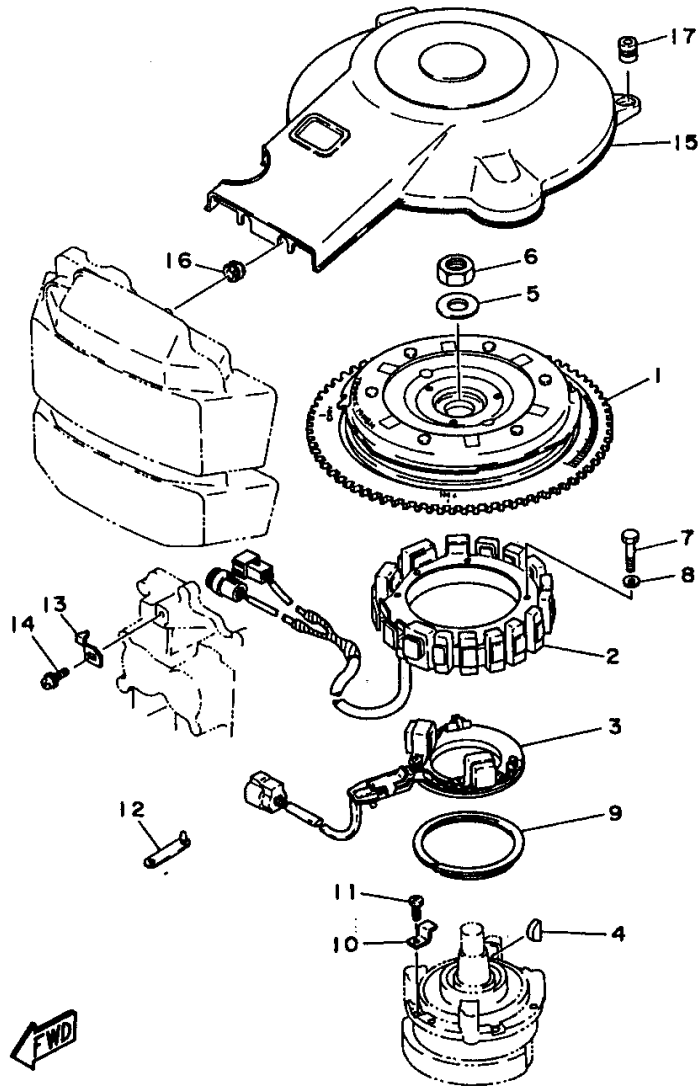

©2014 Yamaha Motor Corporation, U.S.A. All rights reserved.

115TJRW 1998 / MAGNETO

©2014 Yamaha Motor Corporation, U.S.A. All rights reserved.

Part List

115TJRW 1998 / MAGNETO

REF - NO	PART NUMBER	PART NAME	QUANTITY	REMARKS
1	6N7-85550-00-00	ROTOR ASSY	1	
2	6N7-85510-00-00	STATOR ASSY	1	
3	6N7-85580-00-00	COIL, PULSER	1	
4	90280-05015-00	KEY, WOODRUFF	1	
5	90201-21M18-00	WASHER, PLATE	1	
6	90170-20137-00	NUT	1	
7	97013-06065-00	BOLT	4	
8	92903-06600-00	WASHER, PLATE	4	
9	688-41611-00-00	RETAINER, MAGNETO BASE	1	
10	688-41612-00-00	RETAINER, MAGNETO BASE	4	
11	97880-06018-00	SCREW, PAN HEAD	4	
12	90464-12M00-00	CLAMP	1	
13	6E5-81332-00-00	PLATE, TIMING	1	
14	97985-06210-00	SCREW, WITH WASHER	1	
15	6N7-81337-00-00	COVER, FLYWHEEL	1	
16	90480-12M11-00	GROMMET	2	
17	663-82317-01-00	DAMPER, IGNITION COIL	2	