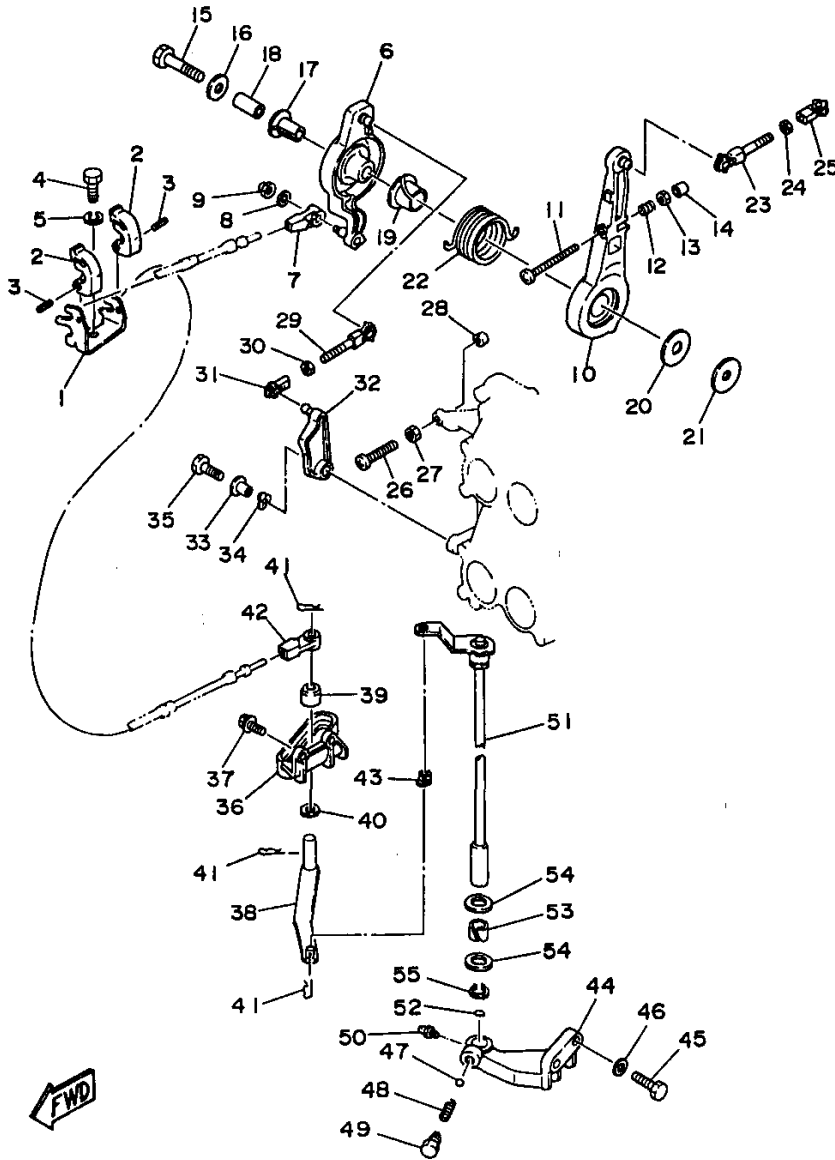

115TJRW 1998 / CONTROL

©2014 Yamaha Motor Corporation, U.S.A. All rights reserved.

Part List

115TJRW 1998 / CONTROL

REF - NO	PART NUMBER	PART NAME	QUANTITY	REMARKS
1	6E5-48531-00-00	BRACKET, REMOTE CONTROL 1	1	
2	6E5-48538-00-00	CLAMP, CABLE	2	
3	91690-30012-00	.PIN, SPRING	2	
4	97095-08020-00	BOLT	1	
5	92995-08100-00	WASHER	1	
6	6E5-41632-02-94	LEVER, MAGNETO CONTROL	1	
7	6E5-48344-00-00	CABLE END, REMOTE CONTROL	1	
8	92990-06200-00	WASHER, PLAIN	1	
9	90185-06M07-00	NUT, SELF-LOCKING	1	
10	6E5-41631-01-94	LEVER, MAGNETO CONTROL	1	
11	90157-06013-00	SCREW, PAN HEAD	1	
12	90501-16M12-00	SPRING, COMPRESSION	1	
13	95303-06600-00	.NUT	1	
14	688-44194-00-00	CAP	1	
15	97013-08045-00	BOLT	1	
16	90201-08M23-00	WASHER, PLATE	1	
17	90386-12089-00	BUSH	1	
18	90387-08M16-00	COLLAR	1	
19	90386-22M13-00	BUSH	1	
20	90202-12092-00	WASHER, PLATE	1	
21	90201-08M13-00	WASHER, PLATE	1	
22	90508-29M12-00	SPRING, TORSION	1	
23	6E5-41636-01-00	ROD, MAGNETO CONTROL	1	
24	95380-05600-00	NUT	1	
25	662-41237-01-00	JOINT, LINK	1	
26	90157-06013-00	SCREW, PAN HEAD	1	
27	95303-06600-00	.NUT	1	
28	688-44194-00-00	CAP	1	
29	688-41636-00-00	ROD, MAGNETO CONTROL	1	
30	95380-05600-00	NUT	1	
31	662-41237-01-00	JOINT, LINK	1	
32	6E5-41213-00-00	CAM, ACCEL.	1	
33	90387-06M29-00	COLLAR	1	
34	90206-10M04-00	WASHER, WAVE	1	
35	97095-06025-00	BOLT	1	
36	6E5-44117-00-94	BRACKET	1	
37	97595-06520-00	BOLT, WITH WASHER	2	
38	6E5-44121-01-00	LEVER, SHIFT ROD	1	
39	6E5-44122-00-00	BUSHING, SHIFT ROD LEVER	1	
40	90202-08M20-00	WASHER, PLATE	1	
41	90468-18008-00	CLIP	3	
42	6E5-48344-00-00	CABLE END, REMOTE CONTROL	1	
43	90386-06M12-00	BUSH	1	
44	6E5-44118-01-94	BRACKET	1	
45	97013-08030-00	BOLT	2	
46	92903-08600-00	WASHER, PLATE	2	
47	93501-04M02-00	BALL	1	
48	90501-12082-00	SPRING, COMPRESSION	1	
49	648-42715-00-00	BUSHING	1	
50	93700-06M03-00	NIPPLE, GREASE	1	
51	6E5-44120-03-00	HANDLE GEAR SHIFT ASSY	1	UR LONG