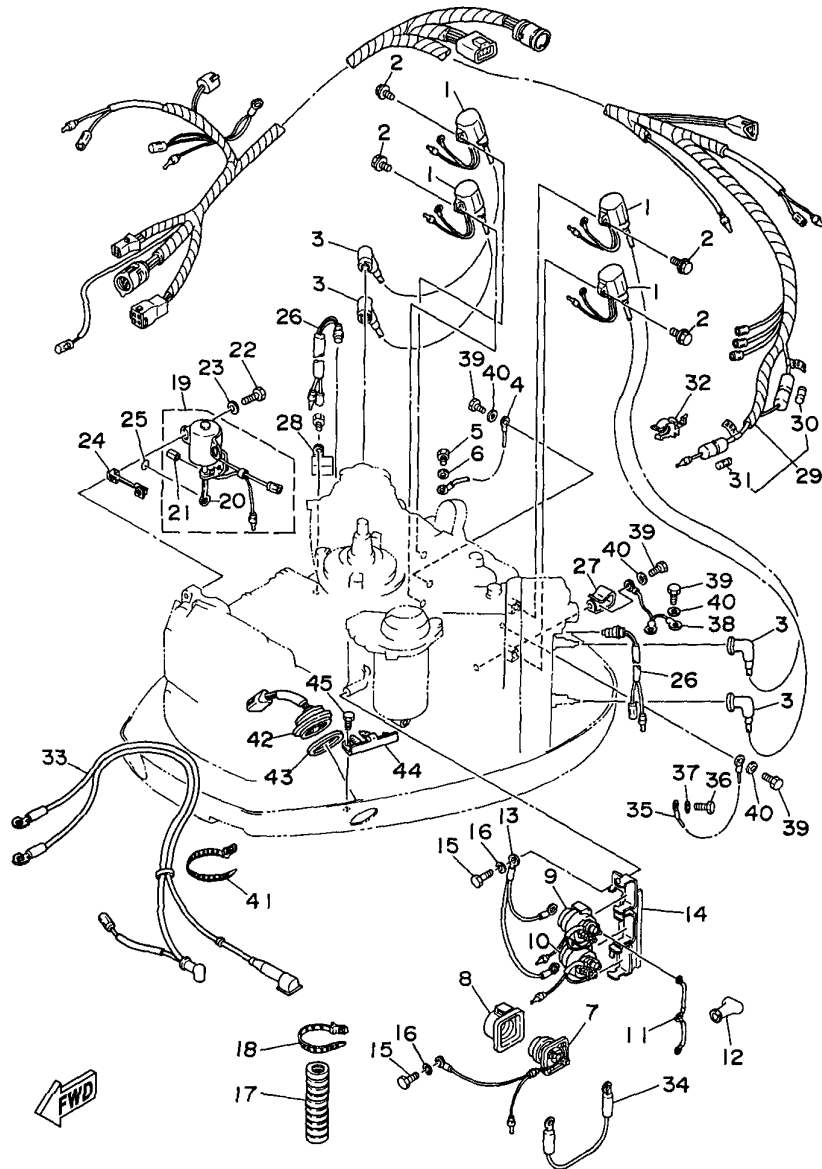

115TJRW 1998 / ELECTRICAL 2

©2014 Yamaha Motor Corporation, U.S.A. All rights reserved.

Part List

115TJRW 1998 / ELECTRICAL 2

REF - NO	PART NUMBER	PART NAME	QUANTITY	REMARKS
1	6R3-85570-01-00	IGNITION COIL ASSY	4	
2	97595-06520-00	BOLT, WITH WASHER	4	
3	663-82370-01-00	PLUG CAP ASSY	4	
4	662-82519-00-00	WIRE, EARTH LEAD	1	
5	97095-06012-00	BOLT	1	
6	92995-06600-00	WASHER	1	
7	61A-81941-00-00	STARTER RELAY ASSY	1	
8	689-81952-10-00	HOLDER, RELAY	1	
9	6E5-81950-00-00	RELAY ASSY	1	
10	6E5-8195A-00-00	RELAY ASSY	1	
11	6G5-87149-10-00	CONNECTOR	1	
12	6G5-82119-00-00	COVER, LEAD WIRE	4	
13	6E5-82116-00-00	WIRE, MINUS LEAD	1	
14	6E5-81948-22-00	BRACKET	1	
15	97095-06016-00	BOLT	2	
16	92995-06600-00	WASHER	2	
17	6N7-83557-00-00	TUBE (I.DIA:22MM)	1	
18	90465-13M18-00	CLAMP	1	
19	6N7-86110-00-00	SOLENOID	1	
20	6N7-86116-00-00	.WIRE, PULL	1	
21	91609-30010-00	.PIN, SPRING	1	
22	97095-06030-00	BOLT	2	
23	92995-06600-00	WASHER	2	
24	6N7-86112-00-00	STAY, SOLENOID	1	
25	93210-03261-00	O-RING	1	
26	688-82560-10-00	THERMO SWITCH ASSY	2	
27	90465-08M33-00	CLAMP	1	
28	90465-10M14-00	CLAMP	1	
29	6N7-82590-14-00	WIRE HARNESS ASSY	1	
30	663-82151-00-00	.FUSE (12V-20A)	1	
31	705-82151-00-00	.FUSE (30A)	1	
32	6G5-82152-00-00	HOLDER, FUSE	2	
33	6R3-82105-J1-00	BATTERY CABLE	1	
34	6E5-82117-00-00	WIRE, LEAD	1	
35	6R3-82519-00-00	WIRE, EARTH LEAD	1	
36	97095-06012-00	BOLT	1	
37	92995-06600-00	WASHER	1	
38	6E5-82531-00-00	WIRE, LEAD	1	
39	97095-06012-00	BOLT	4	
40	92995-06600-00	WASHER	4	
41	90465-13M18-00	CLAMP	1	
42	6R3-82563-00-00	TRIM & TILT SWITCH ASSY	1	
43	6E5-82587-00-00	GASKET	1	
44	6R3-83614-00-00	BRACKET	1	
45	97095-06012-00	BOLT	2