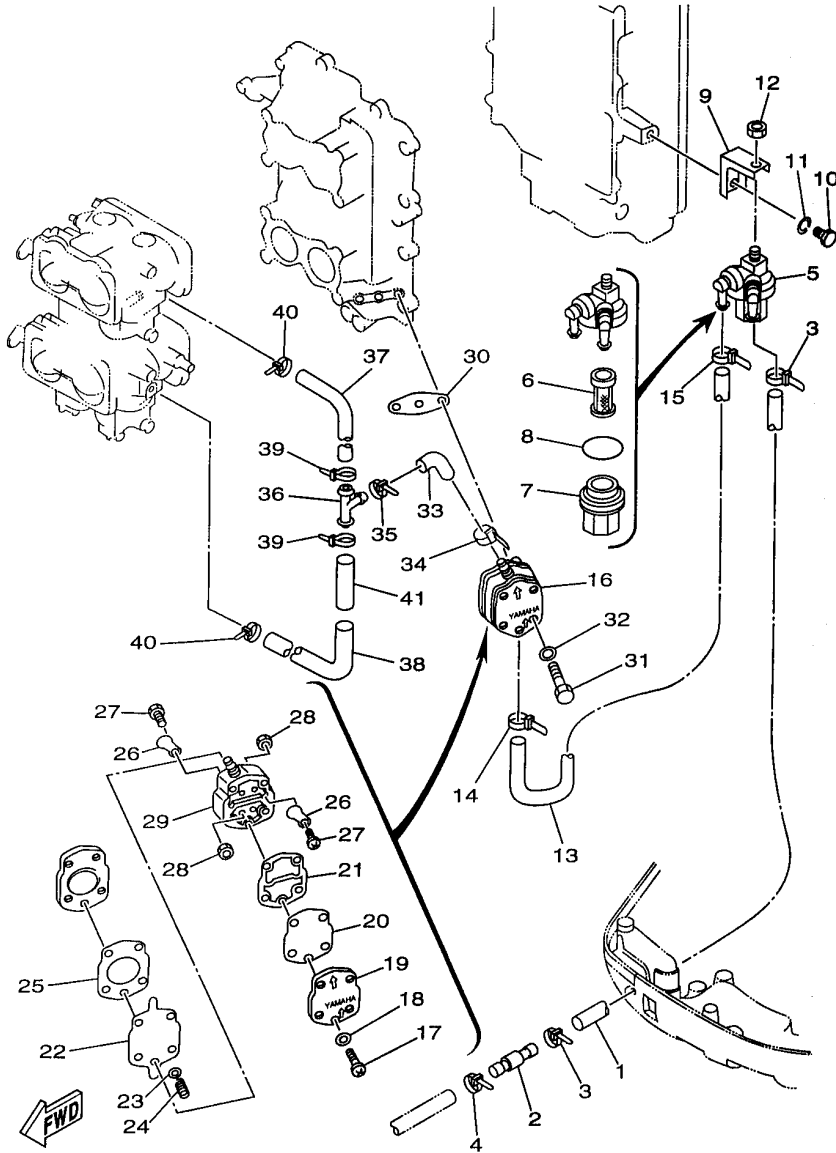

115TJRW 1998 / FUEL

©2014 Yamaha Motor Corporation, U.S.A. All rights reserved.

Part List

115TJRW 1998 / FUEL

REF - NO	PART NUMBER	PART NAME	QUANTITY	REMARKS
1	6R3-24313-20-00	PIPE 3 (L2820)	1	
2	6R3-24377-00-00	PIPE, JOINT 2	1	
3	90465-11M10-00	CLAMP	2	
4	90465-11M10-00	CLAMP	1	
5	6R3-24560-00-00	FILTER ASSY	1	
6	61N-24563-00-00	.ELEMENT, FILTER	1	
7	61N-24521-00-00	.CUP, FILTER	1	
8	93210-32738-00	.O-RING	1	
9	6E5-24566-00-00	BRACKET, FILTER	1	
10	97013-06014-00	BOLT	1	
11	92903-06100-00	WASHER, SPRING	1	
12	95380-08600-00	NUT	1	
13	6E5-24314-00-00	PIPE 4	1	
14	90465-11M10-00	CLAMP	1	
15	90465-11M10-00	CLAMP	1	
16	6E5-24410-03-00	FUEL PUMP ASSY	1	
17	98503-05035-00	.SCREW, PAN HEAD	3	
18	92903-05600-00	.WASHER, PLATE	3	
19	6E5-24413-00-00	.BODY 2	1	
20	6E5-24471-00-00	.DIAPHRAGM	1	
21	6E5-24435-00-00	.GASKET, BODY 2	1	
22	6E5-24411-00-00	.DIAPHRAGM	1	
23	648-24424-00-00	.SEAT, SPRING	1	
24	6E5-24423-00-00	.SPRING, DIAPHRAGM	1	
25	6E5-24434-02-00	.GASKET, BODY	1	
26	6A0-24421-01-00	.VALVE, CHECK	4	
27	6A0-14325-00-00	.SCREW, PAN HEAD	4	
28	95380-03600-00	.NUT	4	
29	6E5-24412-02-00	.BODY 1	1	
30	650-24431-A0-00	GASKET, FUEL PUMP 1	1	
31	97095-06050-00	BOLT	2	
32	92995-06600-00	WASHER	2	
33	6G5-24316-10-00	PIPE 6	1	
34	90465-11M10-00	CLAMP	1	
35	90465-11M10-00	CLAMP	1	
36	6E5-24376-10-00	PIPE, JOINT 1	1	
37	6G5-24318-10-00	PIPE, OVERFLOW	1	
38	6G5-24319-10-00	PIPE, OIL	1	
39	90465-11M10-00	CLAMP	2	
40	90465-11M10-00	CLAMP	2	
41	90446-15M07-00	HOSE (L60)	1	

Part Notes

115TJRW 1998 / FUEL

PART NUMBER	NOTE TEXT
6E5-24410-03-00	OEM: This part number is among the Top 100 Most Popular Marine Maintenance Parts as of March 2014.
650-24431-A0-00	OEM: This part number is among the Top 100 Most Popular Marine Maintenance Parts as of March 2014.

©2014 Yamaha Motor Corporation, U.S.A. All rights reserved.