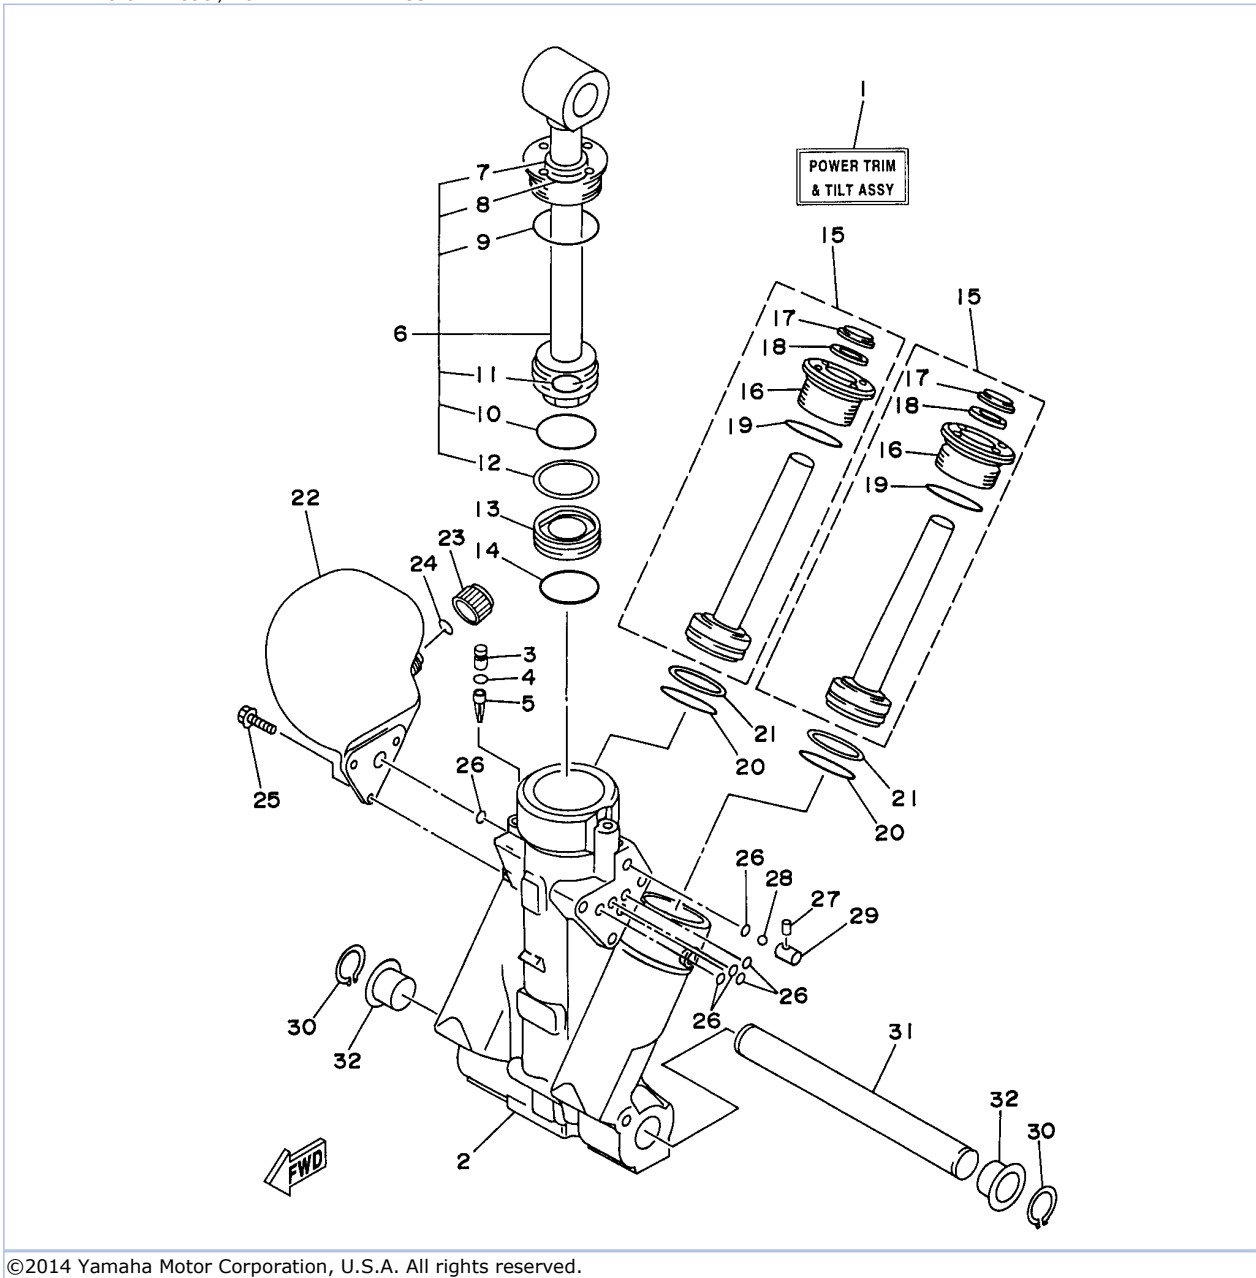

115TJRW 1998 / POWER TRIM TILT ASSEMBLY 1

Part List

115TJRW 1998 / POWER TRIM TILT ASSEMBLY 1

REF - NO	PART NUMBER	PART NAME	QUANTITY	REMARKS
1	64E-43800-00-4D	POWER TRIM & TILT ASSEMBLY	1	
2	64E-43825-00-00	HOUSING, TRIM & TILT	1	
3	64E-4388J-00-00	PLUG 2	1	
4	93210-10M74-00	O-RING	1	
5	64E-43817-00-00	FILTER 2	1	
6	64E-43810-00-00	TILT PISTON SUB ASSY	1	
7	64E-43898-00-00	.SEAL, DUST 2	1	
8	64E-43867-00-00	.O-RING	1	
9	64E-43866-00-00	.O-RING	1	
10	6E5-43862-00-00	.O-RING	1	
11	64E-43883-00-00	.O-RING	1	
12	6E5-43872-00-00	.RING, BACK UP	1	
13	6E5-43814-02-00	PISTON, FREE	1	
14	6E5-43862-00-00	O-RING	1	
15	64E-43820-00-00	PISTON SUB ASSEMBLY	2	
16	64E-43821-00-00	.SCREW, TRIM CYLINDER END	1	
17	64E-43822-00-00	.SEAL, TRIM DUST	1	
18	64E-4384J-00-00	.SEAL, TRIM DOWN	1	
19	6G5-43864-00-00	.O-RING	1	
20	6E5-43864-00-00	O-RING	2	
21	6E5-43874-01-00	RING, BACK UP	2	
22	64E-43828-00-00	BODY, RESERVOIR	1	
23	64E-43829-00-00	PLUG, RESERVOIR	1	
24	64E-43897-00-00	O-RING	1	
25	64E-4388E-00-00	BOLT ,SCREW (L:14MM)	3	
26	64E-43869-00-00	O-RING	6	
27	64E-4381G-00-00	PIN	1	
28	6E5-43858-00-00	BALL	1	
29	6E5-4382G-00-00	VALVE SEAT	1	
30	93410-22M11-00	CIRCLIP	2	
31	64E-43818-00-00	PIN, LOWER SHOCK MOUNT	1	
32	90386-22M98-00	BUSH	2	

Part Notes

115TJRW 1998 / POWER TRIM TILT ASSEMBLY 1

PART NUMBER	NOTE TEXT
64E-43822-00-00	OEM: This part number is among the Top 100 Most Popular Marine Maintenance Parts as of March 2014.
64E-4384J-00-00	OEM: This part number is among the Top 100 Most Popular Marine Maintenance Parts as of March 2014.
6G5-43864-00-00	OEM: This part number is among the Top 100 Most Popular Marine Maintenance Parts as of March 2014.
64E-43869-00-00	OEM: This part number is among the Top 100 Most Popular Marine Maintenance Parts as of March 2014.

©2014 Yamaha Motor Corporation, U.S.A. All rights reserved.