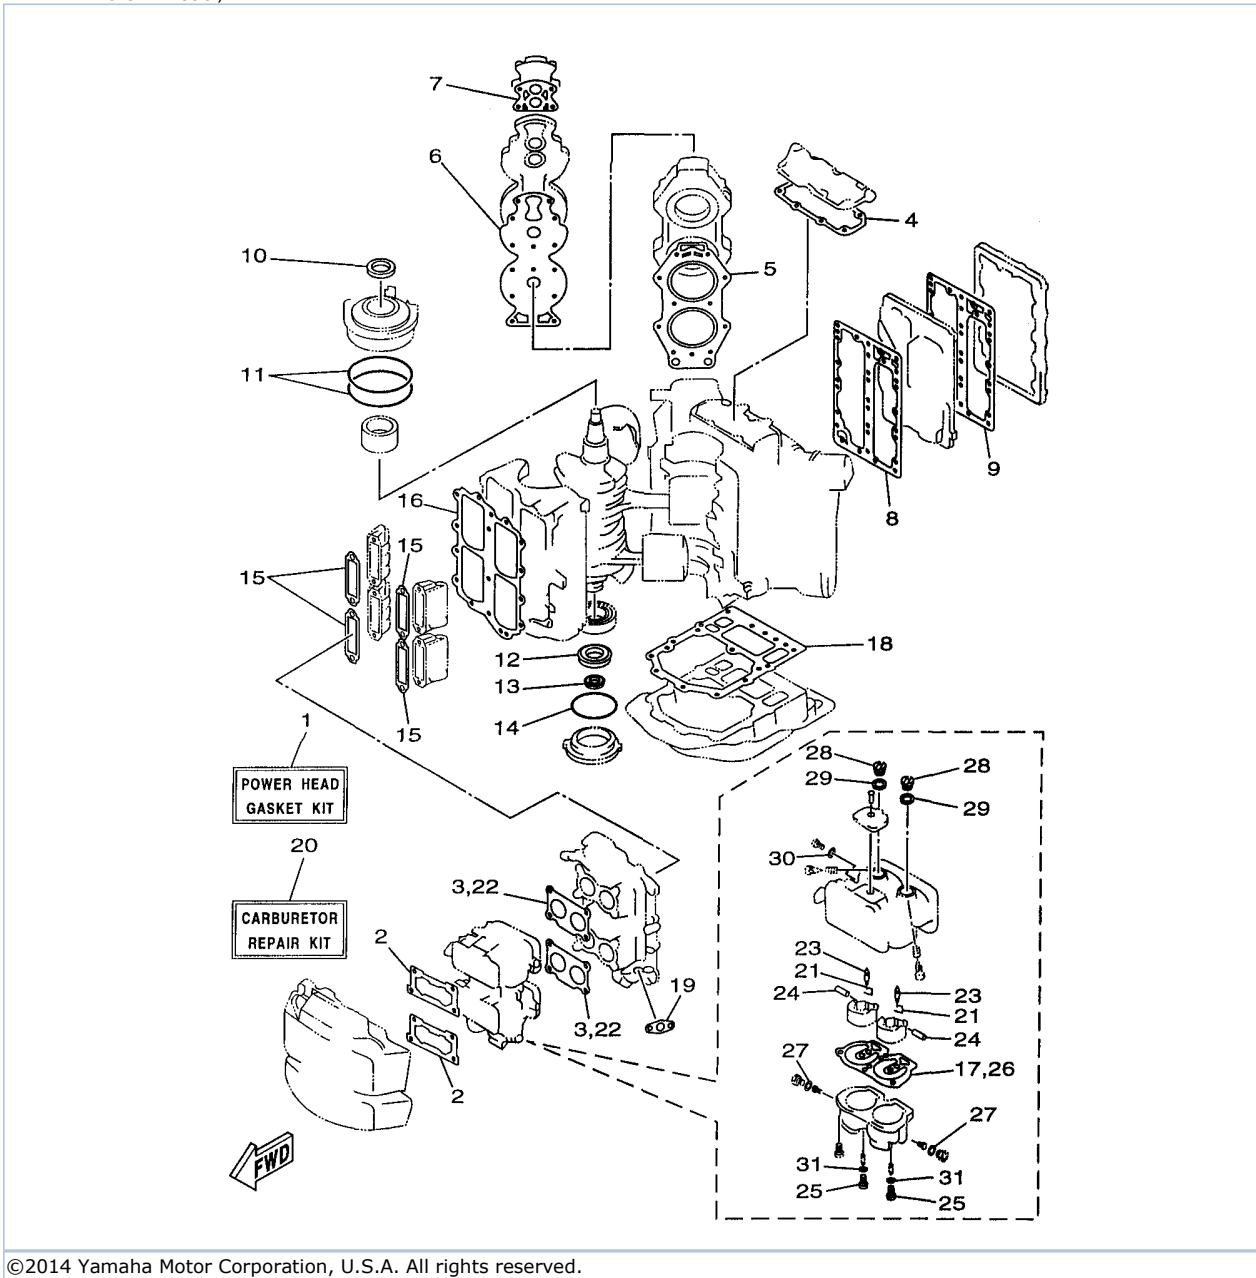

115TJRW 1998 / REPAIR KIT 1

©2014 Yamaha Motor Corporation, U.S.A. All rights reserved.

Part List

115TJRW 1998 / REPAIR KIT 1

REF - NO	PART NUMBER	PART NAME	QUANTITY	REMARKS
1	6N6-W0001-A3-00	POWER HEAD GASKET KIT	1	
2	6K7-14483-00-00	.GASKET	2	
3	6E5-14198-A2-00	.GASKET	2	
4	6E5-11381-A2-00	.GASKET 1	1	
5	6E5-11181-A1-00	.GASKET, CYLINDER HEAD 1	2	
6	6E5-11193-A0-00	.GASKET, HEAD COVER 1	2	
7	688-12414-A1-00	.GASKET, COVER	2	
8	6E5-41112-A1-00	.GASKET, EXHAUST INNER COVER	1	
9	6E5-41114-A0-00	.GASKET, EXHAUST OUTER COVER	1	
10	93102-40M14-00	.OIL SEAL	1	
11	93211-04M36-00	.O-RING	2	
12	93102-35M13-00	.OIL SEAL	1	
13	93101-22M15-00	.OIL SEAL	1	
14	93210-74M35-00	.O-RING	1	
15	6E5-13621-A1-00	.GASKET, VALVE SEAT	4	
16	6E5-13645-A1-00	.GASKET, MANIFOLD 1	1	
17	64D-14384-00-00	.GASKET, FLOAT CHAMBER	2	
18	6G5-45113-A1-00	.GASKET, UPPER CASING	1	
19	650-24431-A0-00	.GASKET, FUEL PUMP 1	1	
20	6N6-W0093-08-00	CARBURETOR REPAIR KIT	1	
21	6E5-14159-00-00	.CLIP	2	
22	6E5-14198-A2-00	.GASKET	1	
23	6E5-14546-00-00	.VALVE, NEEDLE	2	
24	6E5-14386-02-00	.PIN, FLOAT	2	
25	64D-14394-00-00	.VALVE, DRAIN	2	
26	64D-14384-00-00	.GASKET, FLOAT CHAMBER	1	
27	6E5-14398-00-00	.GASKET	2	
28	6E5-14328-01-00	.PLUG	2	
29	6E5-14979-00-00	.GASKET	2	
30	6J8-14959-00-00	.GASKET	1	
31	61U-14959-00-00	.GASKET	2	

Part Notes

115TJRW 1998 / REPAIR KIT 1

PART NUMBER	NOTE TEXT
688-12414-A1-00	OEM: This part number is among the Top 100 Most Popular Marine Maintenance Parts as of March 2014.
650-24431-A0-00	OEM: This part number is among the Top 100 Most Popular Marine Maintenance Parts as of March 2014.

©2014 Yamaha Motor Corporation, U.S.A. All rights reserved.