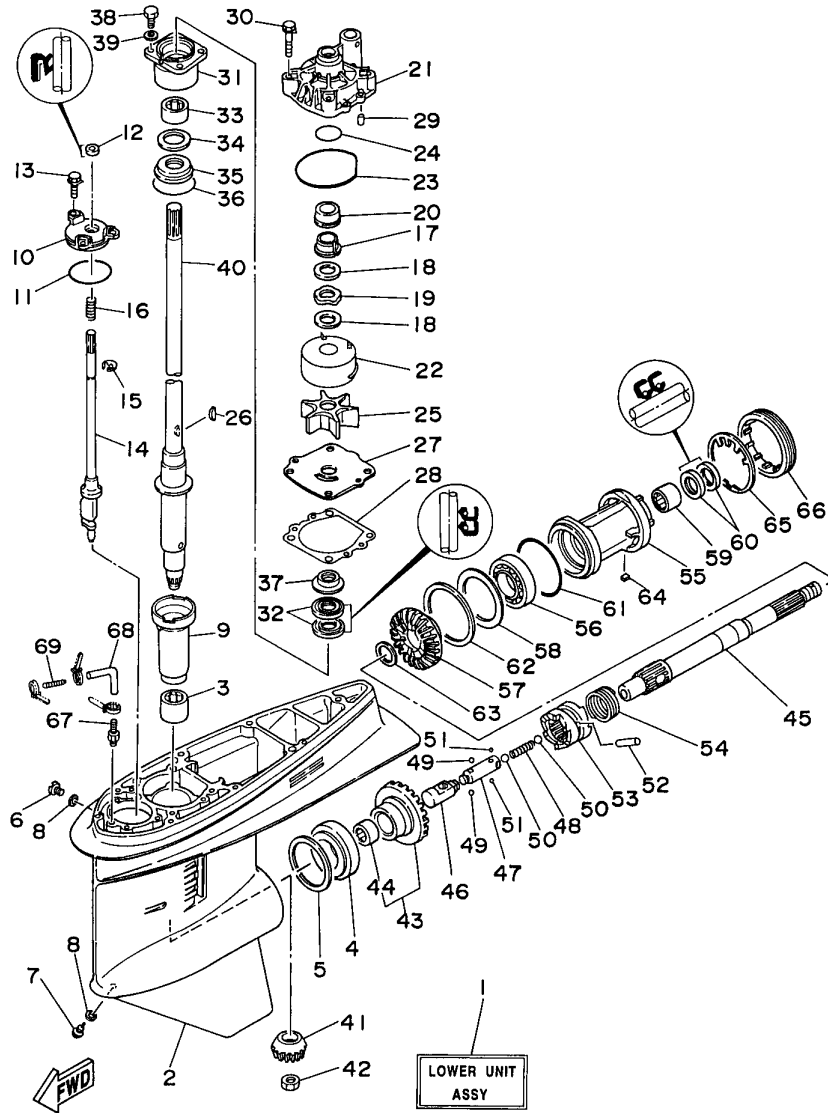

115TJRW 1998 / LOWER CASING DRIVE 1 115 130

©2014 Yamaha Motor Corporation, U.S.A. All rights reserved.

Part List

115TJRW 1998 / LOWER CASING DRIVE 1 115 130

REF - NO	PART NUMBER	PART NAME	QUANTITY	REMARKS
1	6E5-45300-25-8D	LOWER UNIT ASSEMBLY	1	REF. NO.2-69 & FIG. 18, NO. 8,9,19,20
1	6E5-45300-15-8D	LOWER UNIT ASSEMBLY	1	REF. NO. 2-69 & FIG.18, NO.8,9,19,20
2	6E5-45301-03-8D	CASING, LOWER	1	
3	93315-628U9-00	BEARING	1	
4	93332-000U7-00	BEARING	1	
5	6E5-45567-01-30	SHIM (T:0.30MM)	1	UR
5	6E5-45567-01-12	SHIM (T:0.12MM)	1	UR
5	6E5-45567-01-50	SHIM (T:0.50MM)	1	UR
5	6E5-45567-01-40	SHIM (T:0.40MM)	1	UR
5	6E5-45567-01-18	SHIM (T:0.18MM)	1	UR
5	6E5-45567-01-10	SHIM (T:0.10MM)	1	UR
5	6E5-45567-01-15	SHIM (T:0.15MM)	1	UR
6	90340-08M04-00	PLUG, STRAIGHT SCREW	1	
7	688-45341-00-00	PLUG, DRAIN	1	
8	90430-08020-00	.GASKET	2	
9	6E5-45536-00-00	SLEEVE, DRIVE SHAFT	1	
10	6E5-45321-00-00	PLATE	1	
11	93210-58144-00	.O-RING	1	
12	93106-09014-00	.OIL SEAL	1	
13	90119-06M10-00	BOLT, WITH WASHER	3	
14	6E5-44150-01-00	SHIFT CAM ASSEMBLY	1	
15	93430-08006-00	CIRCLIP	1	
16	90501-11M10-00	SPRING, COMPRESSION	1	
17	61A-45538-00-00	SPACER 1	1	
18	90201-22M01-00	WASHER, PLATE	2	
19	90206-22M19-00	WASHER, WAVE	1	
20	61A-45527-00-00	COLLAR, DRIVE SHAFT	1	
21	61A-44311-01-00	HOUSING, WATER PUMP	1	
22	61A-44322-01-00	INSERT, CARTRIDGE	1	
23	93210-86M38-00	.O-RING	1	
24	93210-37160-00	.O-RING	1	
25	6E5-44352-00-00	IMPELLER	1	
26	90280-04M05-00	.KEY, WOODRUFF	1	
27	6E5-44323-00-00	OUTER PLATE, CARTRIDGE	1	
28	6E5-44315-A0-00	.GASKET, WATER PUMP	1	
29	93606-12019-00	.PIN, DOWEL	2	
30	90119-08M14-00	.BOLT, WITH WASHER	4	
31	6E5-45331-00-94	HOUSING, BEARING	1	
32	93101-28M16-00	.OIL SEAL	2	
33	93317-330U2-00	BEARING	1	
34	6E5-45587-01-12	SHIM (T:0.12MM)	1	UR
34	6E5-45587-01-30	SHIM (T:0.30MM)	1	UR
34	6E5-45587-01-50	SHIM (T:0.50MM)	1	UR
34	6E5-45587-01-10	SHIM (T:0.10MM)	1	UR
34	6E5-45587-01-15	SHIM (T:0.15MM)	1	UR
34	6E5-45587-01-18	SHIM (T:0.18MM)	1	UR
34	6E5-45587-01-40	SHIM (T:0.40MM)	1	UR
35	93341-930U0-00	BEARING, THRUST	1	
36	93210-54534-00	O-RING	1	
37	6E5-45344-00-00	COVER, OIL SEAL	1	
38	97395-08025-00	BOLT	4	
39	92990-08600-00	..WASHER, PLATE	4	
40	6E5-45501-01-00	DRIVE SHAFT COMP.	1	UR LONG