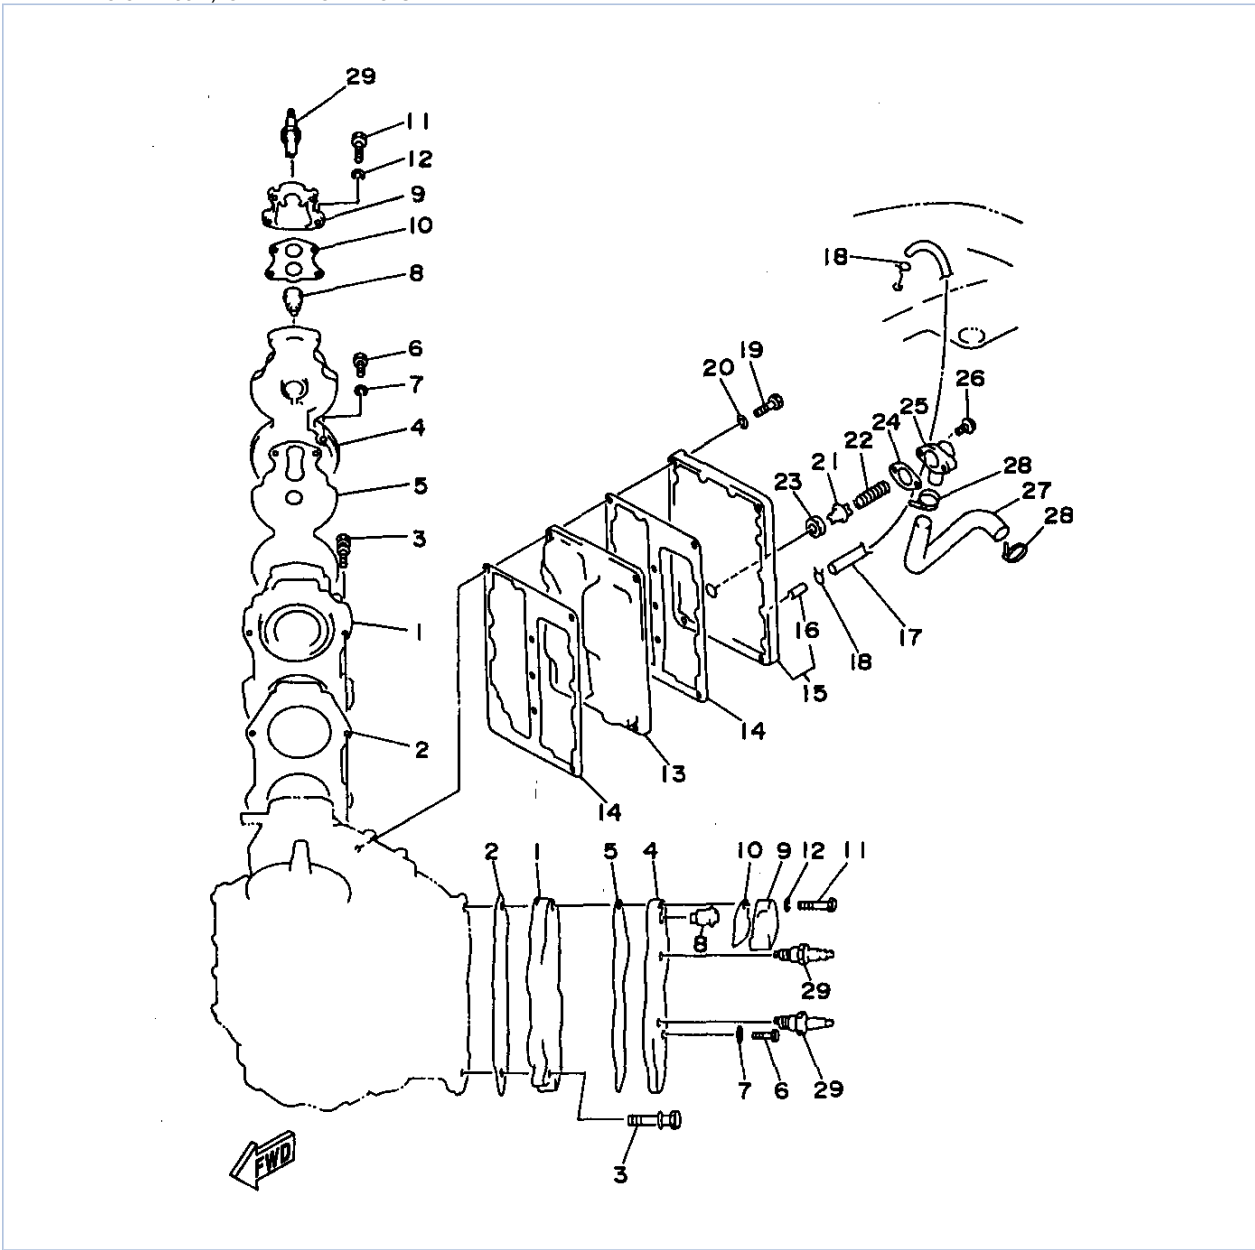

115TJRV 1997 / CYLINDER CRANKCASE 2

©2014 Yamaha Motor Corporation, U.S.A. All rights reserved.

Part List

115TJRV 1997 / CYLINDER CRANKCASE 2

REF - NO	PART NUMBER	PART NAME	QUANTITY	REMARKS
1	6E5-11111-10-94	HEAD, CYLINDER 1	2	UR 115
1	6L1-11111-00-94	HEAD, CYLINDER 1	2	UR 130/L130
2	6E5-11181-A1-00	.GASKET, CYLINDER HEAD 1	2	
3	90119-08M21-00	BOLT, WITH WASHER	20	
4	6E5-11191-01-9M	COVER, CYLINDER HEAD 1	2	
5	6E5-11193-A0-00	.GASKET, HEAD COVER 1	2	
6	97095-06030-00	BOLT	24	
7	92990-06600-00	WASHER, PLATE	24	
8	6E5-12411-20-00	THERMOSTAT	2	
9	6G5-12413-00-9M	COVER, THERMOSTAT	2	
10	688-12414-A1-00	.GASKET, COVER	2	
11	97095-06040-00	.BOLT	8	
12	92990-06600-00	WASHER, PLATE	8	
13	6E5-41111-00-9M	INNER COVER, EXHAUST	1	UR 115
13	6L1-41111-00-9M	INNER COVER, EXHAUST	1	UR 130/L130
14	6E5-41112-A1-00	GASKET, EXHAUST INNER COVER	2	
15	6N7-41113-00-9M	OUTER COVER, EXHAUST	1	
16	652-24461-00-00	.PIPE, JOINT 4	1	
17	6E5-24312-00-00	PIPE 2	1	
18	90467-08004-00	CLIP	2	
19	97014-06035-00	BOLT, HEXAGON	23	
20	92990-06600-00	WASHER, PLATE	23	
21	6G5-12416-00-00	VALVE, PRESSURE CONTROL	1	
22	90501-16M11-00	SPRING, COMPRESSION	1	
23	90480-20M05-00	GROMMET	1	
24	6G5-11382-A1-00	.GASKET 2	1	
25	6G5-11372-00-5B	NIPPLE, HOSE (6G5-11372-00-9M)	1	
26	97595-06520-00	BOLT, WITH WASHER	2	
27	6E5-12576-00-00	HOSE 1	1	
28	90465-13M36-00	CLAMP	2	
29	NGK-BR8HS-10-00	PLUG, SPARK (NGK BR8HS-10)	4	UR 115
29	NGK-BR9HS-10-00	PLUG, SPARK (NGK BR9HS-10)	4	UR 130/L130

Part Notes

115TJRV 1997 / CYLINDER CRANKCASE 2

PART NUMBER	NOTE TEXT
92990-06600-00	OEM: This part number is among the Top 100 Most Popular Marine Maintenance Parts as of March 2014.
688-12414-A1-00	OEM: This part number is among the Top 100 Most Popular Marine Maintenance Parts as of March 2014.
92990-06600-00	OEM: This part number is among the Top 100 Most Popular Marine Maintenance Parts as of March 2014.
92990-06600-00	OEM: This part number is among the Top 100 Most Popular Marine Maintenance Parts as of March 2014.
90480-20M05-00	OEM: This part number is among the Top 100 Most Popular Marine Maintenance Parts as of March 2014.

©2014 Yamaha Motor Corporation, U.S.A. All rights reserved.