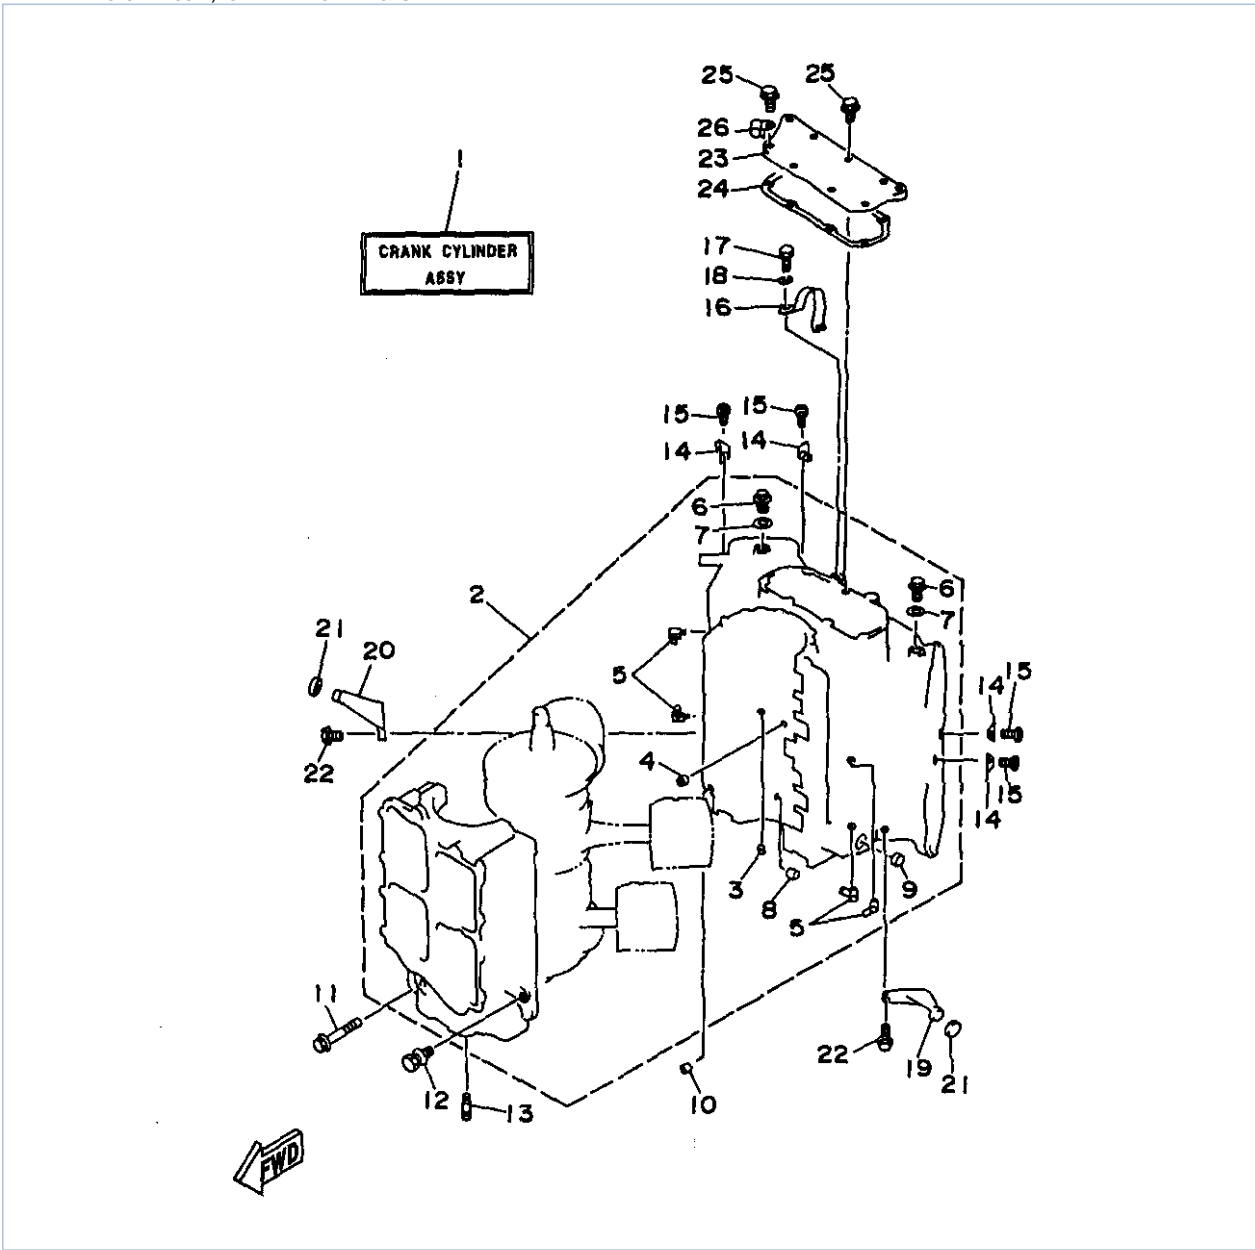

115TJRV 1997 / CYLINDER CRANKCASE 1

©2014 Yamaha Motor Corporation, U.S.A. All rights reserved.

Part List

115TJRV 1997 / CYLINDER CRANKCASE 1

REF - NO	PART NUMBER	PART NAME	QUANTITY	REMARKS
1	6N6-W0090-15-4D	CRANK CYLINDER ASSEMBLY	1	UR 115
1	6N7-W0090-16-4D	CRANK CYLINDER ASSEMBLY	1	UR 130/L130
2	6N7-15100-01-94	CRANKCASE ASSEMBLY	1	UR 130/L130
2	6N6-15100-01-94	CRANKCASE ASSEMBLY	1	UR 115
3	624-11379-00-00	.VALVE, CHECK	1	
4	663-11518-01-00	.LOCK BEARING	1	
5	6E5-11372-00-00	.NIPPLE, HOSE	4	
6	90340-14M00-00	.PLUG, STRAIGHT SCREW	2	
7	90430-14115-00	.GASKET	2	
8	90384-06M07-00	.BUSH, BIMETAL FORMED	1	
9	90384-14M09-00	.BUSH, BIMETAL FORMED	1	
10	93608-12063-00	PIN, DOWEL	2	
11	90105-10M20-00	BOLT, FLANGE	6	
12	90119-08M23-00	BOLT, W/WASHER	8	
13	90116-08M45-00	BOLT, STUD	2	
14	6E5-11325-00-00	ANODE	4	
15	98780-04015-00	SCREW, FLAT HEAD	4	
16	6E5-11119-00-00	HANGER, ENGINE	1	
17	97013-08020-00	BOLT	2	
18	92990-08100-00	WASHER, SPRING	2	
19	6E5-42761-00-94	STOPPER	1	
20	6E5-42762-00-94	STOPPER	1	
21	663-44533-00-00	DAMPER, UPPER MOUNT RUBBER	2	
22	97595-06520-00	BOLT, WITH WASHER	4	
23	6K7-11371-01-9M	COVER	1	
24	6E5-11381-A2-00	.GASKET 1	1	
25	97595-06520-00	BOLT, WITH WASHER	7	
26	90465-08028-00	CLAMP	1