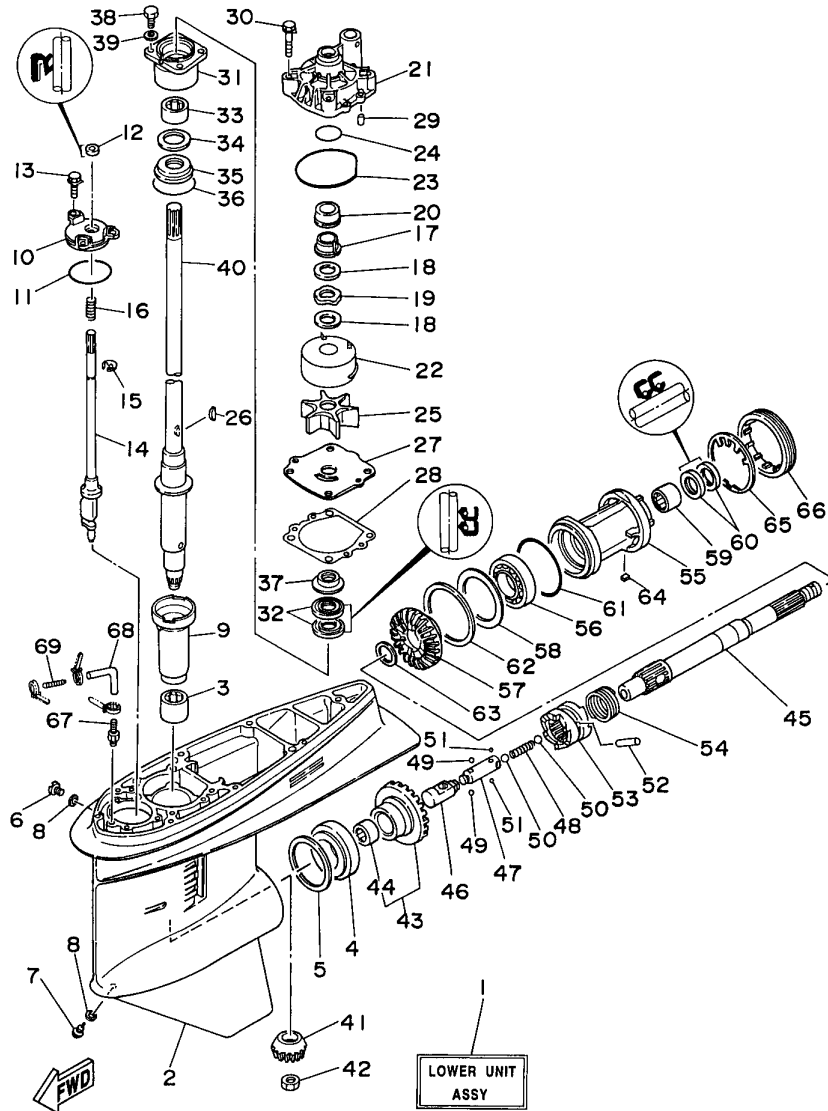

115TJRV 1997 / LOWER CASING DRIVE 1 115 130

©2014 Yamaha Motor Corporation, U.S.A. All rights reserved.

Part List

115TJRV 1997 / LOWER CASING DRIVE 1 115 130

REF - NO	PART NUMBER	PART NAME	QUANTITY	REMARKS
1	6E5-45300-25-8D	LOWER UNIT ASSEMBLY	1	UR ULTRA LONG
1	6E5-45300-15-8D	LOWER UNIT ASSEMBLY	1	UR LONG
2	6E5-45301-03-8D	CASING, LOWER	1	
3	93315-628U9-00	BEARING	1	
4	93332-000U7-00	BEARING	1	
5	6E5-45567-01-30	SHIM (T:0.30MM)	1	UR
5	6E5-45567-01-12	SHIM (T:0.12MM)	1	UR
5	6E5-45567-01-50	SHIM (T:0.50MM)	1	UR
5	6E5-45567-01-40	SHIM (T:0.40MM)	1	UR
5	6E5-45567-01-18	SHIM (T:0.18MM)	1	UR
5	6E5-45567-01-10	SHIM (T:0.10MM)	1	UR
5	6E5-45567-01-15	SHIM (T:0.15MM)	1	UR
6	90340-08M04-00	PLUG, STRAIGHT SCREW	1	
7	688-45341-00-00	PLUG, DRAIN	1	
8	90430-08020-00	.GASKET	2	
9	6E5-45536-00-00	SLEEVE, DRIVE SHAFT	1	
10	6E5-45321-00-00	PLATE	1	
11	93210-58677-00	O-RING	1	
12	93106-09014-00	.OIL SEAL	1	
13	90119-06M10-00	BOLT, WITH WASHER	3	
14	6E5-44150-01-00	SHIFT CAM ASSEMBLY	1	
15	99001-08600-00	CIRCLIP	1	
16	90501-11M10-00	SPRING, COMPRESSION	1	
17	61A-45538-00-00	SPACER 1	1	
18	90201-22M01-00	WASHER, PLATE	2	
19	90206-22M19-00	WASHER, WAVE	1	
20	61A-45527-00-00	COLLAR, DRIVE SHAFT	1	
21	61A-44311-01-00	HOUSING, WATER PUMP	1	
22	61A-44322-01-00	INSERT, CARTRIDGE	1	
23	93210-86M38-00	.O-RING	1	
24	93210-37M67-00	O-RING	1	
25	6E5-44352-00-00	IMPELLER	1	
26	90280-04M05-00	.KEY, WOODRUFF	1	
27	6E5-44323-00-00	OUTER PLATE, CARTRIDGE	1	
28	6E5-44315-A0-00	.GASKET, WATER PUMP	1	
29	93606-12019-00	.PIN, DOWEL	2	
30	90119-08M14-00	.BOLT, WITH WASHER	4	
31	6E5-45331-00-94	HOUSING, BEARING	1	
32	93101-28M16-00	.OIL SEAL	2	
33	93315-430V5-00	.BEARING	1	
34	6E5-45587-01-12	SHIM (T:0.12MM)	1	UR
34	6E5-45587-01-30	SHIM (T:0.30MM)	1	UR
34	6E5-45587-01-50	SHIM (T:0.50MM)	1	UR
34	6E5-45587-01-10	SHIM (T:0.10MM)	1	UR
34	6E5-45587-01-15	SHIM (T:0.15MM)	1	UR
34	6E5-45587-01-18	SHIM (T:0.18MM)	1	UR
34	6E5-45587-01-40	SHIM (T:0.40MM)	1	UR
35	93341-930U0-00	BEARING, THRUST	1	
36	93210-54534-00	O-RING	1	
37	6E5-45344-00-00	COVER, OIL SEAL	1	
38	97095-08025-00	BOLT	4	
39	92990-08600-00	..WASHER, PLATE	4	
40	6E5-45501-01-00	DRIVE SHAFT COMP.	1	UR LONG