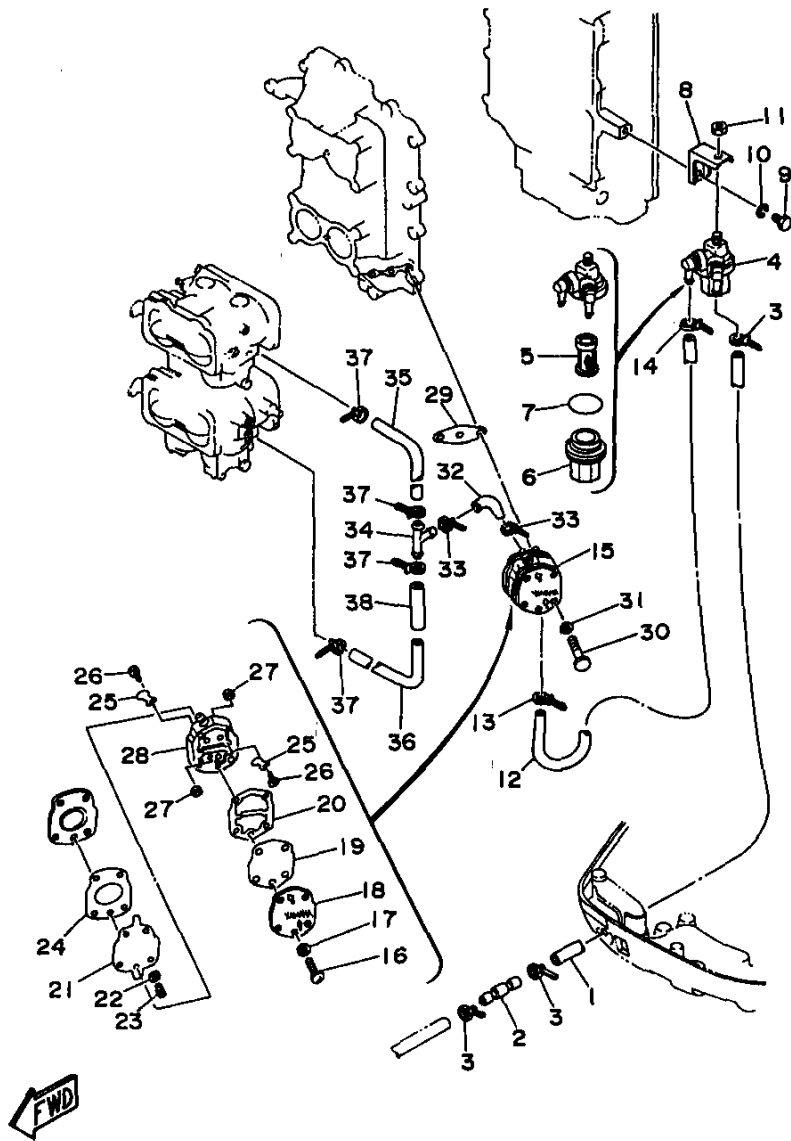

115TJRV 1997 / FUEL

©2014 Yamaha Motor Corporation, U.S.A. All rights reserved.

Part List

115TJRV 1997 / FUEL

REF - NO	PART NUMBER	PART NAME	QUANTITY	REMARKS
1	6R3-24313-20-00	PIPE 3 (L2820)	1	UR
2	6R3-24377-00-00	PIPE, JOINT 2	1	
3	90465-11M10-00	CLAMP	3	
4	6R3-24560-00-00	FILTER ASSY	1	
5	61N-24563-00-00	.ELEMENT, FILTER	1	
6	61N-24521-00-00	.CUP, FILTER	1	
7	93210-32738-00	.O-RING	1	
8	6E5-24566-00-00	BRACKET, FILTER	1	
9	97395-06014-00	BOLT	1	
10	92995-06100-00	WASHER, SPRING	1	
11	95380-08600-00	NUT	1	
12	6E5-24314-00-00	PIPE 4	1	
13	90465-11M10-00	CLAMP	1	
14	90465-11M10-00	CLAMP	1	
15	6E5-24410-03-00	FUEL PUMP ASSY	1	
16	98580-05035-00	.SCREW, PAN HEAD	3	
17	92990-05600-00	.WASHER, PLATE	3	
18	6E5-24413-00-00	.BODY 2	1	
19	6E5-24471-00-00	.DIAPHRAGM	1	
20	6E5-24435-00-00	.GASKET, BODY 2	1	
21	6E5-24411-00-00	.DIAPHRAGM	1	
22	648-24424-00-00	.SEAT, SPRING	1	
23	6E5-24423-00-00	.SPRING, DIAPHRAGM	1	
24	6E5-24434-02-00	.GASKET, BODY	1	
25	6A0-24421-01-00	.VALVE, CHECK	4	
26	6A0-14325-00-00	.SCREW, PAN HEAD	4	
27	95380-03600-00	.NUT	4	
28	6E5-24412-02-00	.BODY 1	1	
29	650-24431-A0-00	GASKET, FUEL PUMP 1	1	
30	97095-06050-00	BOLT	2	
31	92990-06600-00	WASHER, PLATE	2	
32	6G5-24316-10-00	PIPE 6	1	
33	90465-11M10-00	CLAMP	2	
34	6E5-24376-10-00	PIPE, JOINT 1	1	
35	6G5-24318-10-00	PIPE, OVERFLOW	1	
36	6G5-24319-10-00	PIPE, OIL	1	
37	90465-11M10-00	CLAMP	4	
38	90446-15M07-00	HOSE (L60)	1	

Part Notes

115TJRV 1997 / FUEL

PART NUMBER	NOTE TEXT
6E5-24410-03-00	OEM: This part number is among the Top 100 Most Popular Marine Maintenance Parts as of March 2014.
650-24431-A0-00	OEM: This part number is among the Top 100 Most Popular Marine Maintenance Parts as of March 2014.
92990-06600-00	OEM: This part number is among the Top 100 Most Popular Marine Maintenance Parts as of March 2014.

©2014 Yamaha Motor Corporation, U.S.A. All rights reserved.