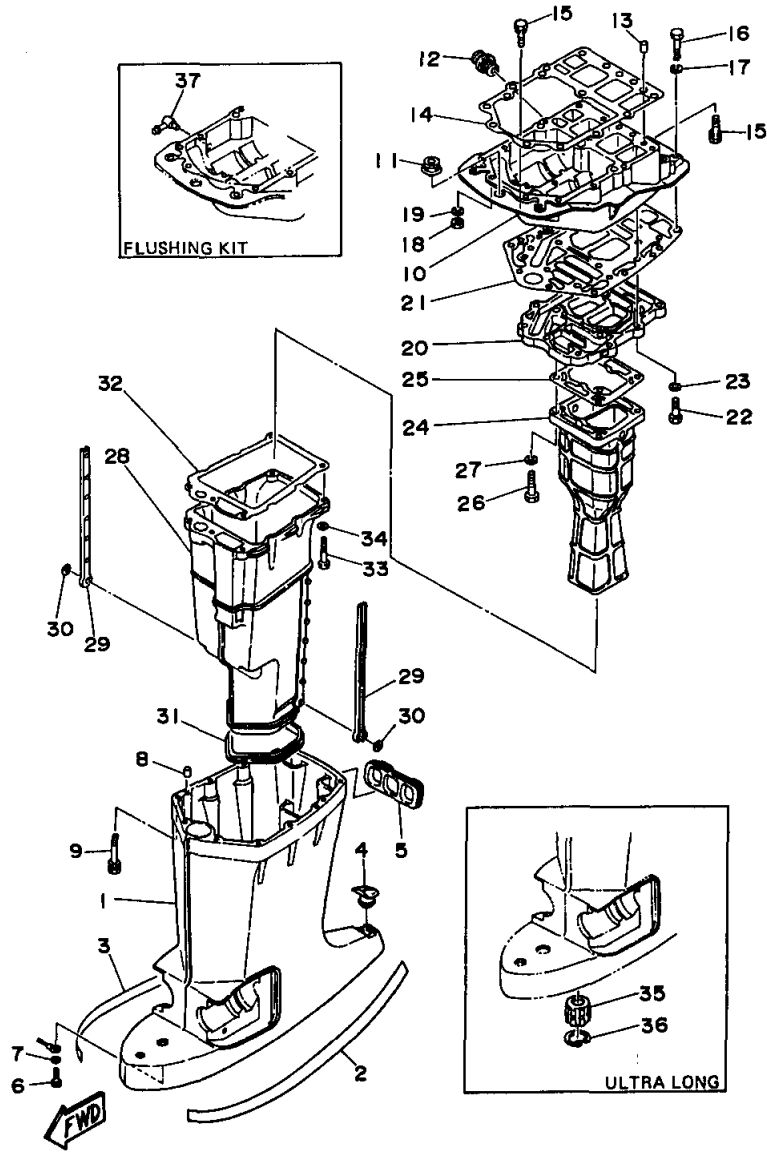

115TJRV 1997 / UPPER CASING

©2014 Yamaha Motor Corporation, U.S.A. All rights reserved.

Part List

115TJRV 1997 / UPPER CASING

REF - NO	PART NUMBER	PART NAME	QUANTITY	REMARKS
1	6E5-45111-01-8D	CASING, UPPER	1	UR LONG
1	6E5-45111-22-8D	CASING, UPPER	1	UR ULTRA LONG
2	6R3-42791-41-00	MARK 1	1	
3	6R3-42792-41-00	MARK 2	1	
4	6E5-45155-00-00	CAP	1	
5	6E5-42769-00-00	SEAL, RUBBER	1	
6	97095-06010-00	BOLT	1	
7	92990-06600-00	WASHER, PLATE	1	
8	93608-12M05-00	PIN, DOWEL	2	
9	90119-08M78-00	BOLT, WITH WASHER	6	
10	6G5-41137-02-94	GUIDE, EXHAUST	1	UR
10	6G5-41137-11-94	GUIDE, EXHAUST	1	UR WITH FLUSHING KIT
11	6E5-42724-00-00	GROMMET	1	
12	6G5-12581-00-00	JOINT, HOSE 1	1	
13	93608-12M05-00	PIN, DOWEL	2	
14	6G5-45113-A1-00	.GASKET, UPPER CASING	1	
15	90119-08M79-00	BOLT, WITH WASHER	6	
16	97095-08045-00	.BOLT	2	
17	92990-08100-00	WASHER, SPRING	2	
18	95380-08700-00	NUT	2	
19	92990-08100-00	WASHER, SPRING	2	
20	6G5-41131-01-5B	MANIFOLD, EXT. 1	1	
21	6G5-45114-A0-00	GASKET, UPPER CASING	1	
22	97095-08030-00	BOLT	4	
23	92990-08600-00	..WASHER, PLATE	4	
24	6E5-41132-10-5B	MANIFOLD, EXHAUST	1	UR 115
24	6L1-41132-00-5B	MANIFOLD, EXHAUST	1	UR 130/L130
25	6G5-41134-A0-00	.GASKET, EXHAUST MANIFOLD	1	UR 130/L130
25	6E5-41134-A0-00	.GASKET, EXHAUST MANIFOLD	1	UR 115
26	97095-08045-00	.BOLT	4	
27	92990-08600-00	..WASHER, PLATE	4	
28	6E5-14711-01-5B	MUFFLER 1	1	
29	6E5-14737-00-00	DAMPER, MUFFLER	2	
30	90183-05M02-00	NUT, SPRING	2	
31	6E5-45123-00-00	.GASKET, MUFFLER	1	
32	6E5-41135-A0-00	.GASKET, EXHAUST MANIFOLD	1	
33	97095-08045-00	.BOLT	5	
34	92990-08600-00	..WASHER, PLATE	5	
35	6E5-45318-00-00	BUSHING, DRIVE SHAFT	1	ULTRA LONG
36	93420-36M01-00	CIRCLIP	1	ULTRA LONG
37	6H1-11372-00-00	.NIPPLE, HOSE	1	FLUSHING KIT

Part Notes

115TJRV 1997 / UPPER CASING

PART NUMBER	NOTE TEXT
92990-06600-00	OEM: This part number is among the Top 100 Most Popular Marine Maintenance Parts as of March 2014.

©2014 Yamaha Motor Corporation, U.S.A. All rights reserved.