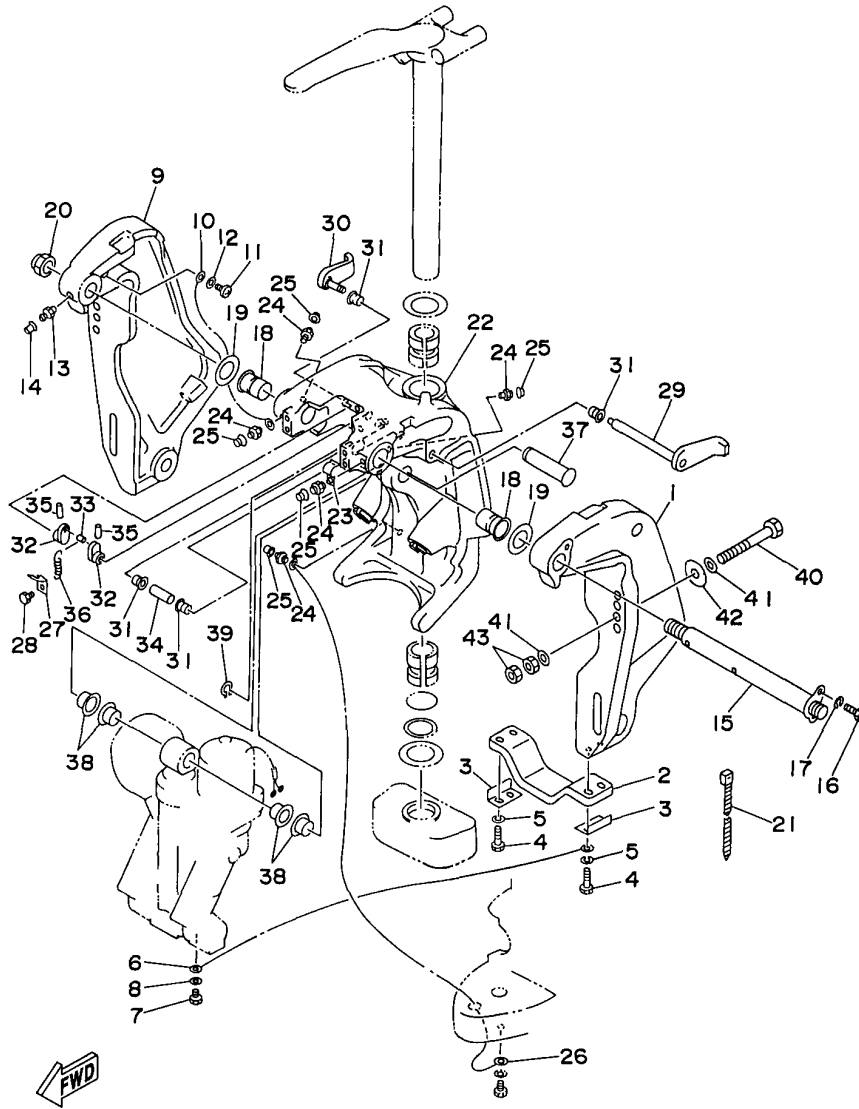

115TJRV 1997 / BRACKET 1

©2014 Yamaha Motor Corporation, U.S.A. All rights reserved.

Part List

115TJRV 1997 / BRACKET 1

REF - NO	PART NUMBER	PART NAME	QUANTITY	REMARKS
1	64E-43111-00-8D	BRACKET, CLAMP	1	
2	6G5-45251-01-00	ANODE	1	
3	6G5-44526-00-00	PLATE	2	
4	97095-06030-00	BOLT	4	
5	92995-06100-00	WASHER, SPRING	4	
6	6E5-82148-00-00	WIRE, LEAD 4	1	
7	97095-06010-00	BOLT	1	
8	92990-06600-00	WASHER, PLATE	1	
9	64E-43112-00-8D	BRACKET, CLAMP	1	
10	6E5-82148-00-00	WIRE, LEAD 4	1	
11	98580-06012-00	SCREW, PAN HEAD	1	
12	92990-06600-00	WASHER, PLATE	1	
13	93700-06M03-00	NIPPLE, GREASE	1	
14	663-45119-00-00	CAP, GREASE NIPPLE	1	AP
15	64E-43131-00-00	BOLT, CLAMP BRACKET	1	
16	97095-08020-00	BOLT	1	
17	92990-08100-00	WASHER, SPRING	1	
18	90386-25M31-00	BUSH	2	
19	90201-26M59-00	WASHER, PLATE	2	
20	90185-22M11-00	NUT, SELF-LOCKING	1	
21	90465-11M10-00	CLAMP	1	
22	64E-43311-20-8D	BRACKET, SWIVEL 1	1	UR ULTRA LONG
22	64E-43311-10-8D	BRACKET, SWIVEL 1	1	UR LONG
23	90465-08M63-00	CLAMP	1	
24	93700-06M03-00	NIPPLE, GREASE	5	
25	663-45119-00-00	CAP, GREASE NIPPLE	5	AP
26	6E5-82147-00-00	WIRE, LEAD 5	1	UR LONG
27	6G5-43144-00-00	HOOK, SPRING	1	
28	97095-06010-00	BOLT	1	
29	6G5-43181-02-00	LEVER, TILT STOP 1	1	
30	6G5-43185-02-00	LEVER, TILT STOP 2	1	
31	90386-10M16-00	BUSH	4	
32	6G5-43148-00-00	COLLAR, DISTANCE	2	
33	90249-06M19-00	PIN	1	
34	90387-10M05-00	COLLAR	1	
35	91690-30020-00	PIN, SPRING	2	
36	90506-14M24-00	SPRING, TENSION	1	
37	64E-43126-00-00	PIN, UPPER SHOCK MOUNT	1	
38	90386-22M98-00	BUSH	4	
39	93410-22M11-00	CIRCLIP	1	
40	90101-12M03-00	BOLT (L:115MM)	4	
41	90201-13M01-00	WASHER, PLATE	8	
42	90201-12M05-00	WASHER, PLATE	4	
43	95380-12600-00	NUT	8	

Part Notes

115TJRV 1997 / BRACKET 1

PART NUMBER	NOTE TEXT
92990-06600-00	OEM: This part number is among the Top 100 Most Popular Marine Maintenance Parts as of March 2014.
92990-06600-00	OEM: This part number is among the Top 100 Most Popular Marine Maintenance Parts as of March 2014.

©2014 Yamaha Motor Corporation, U.S.A. All rights reserved.