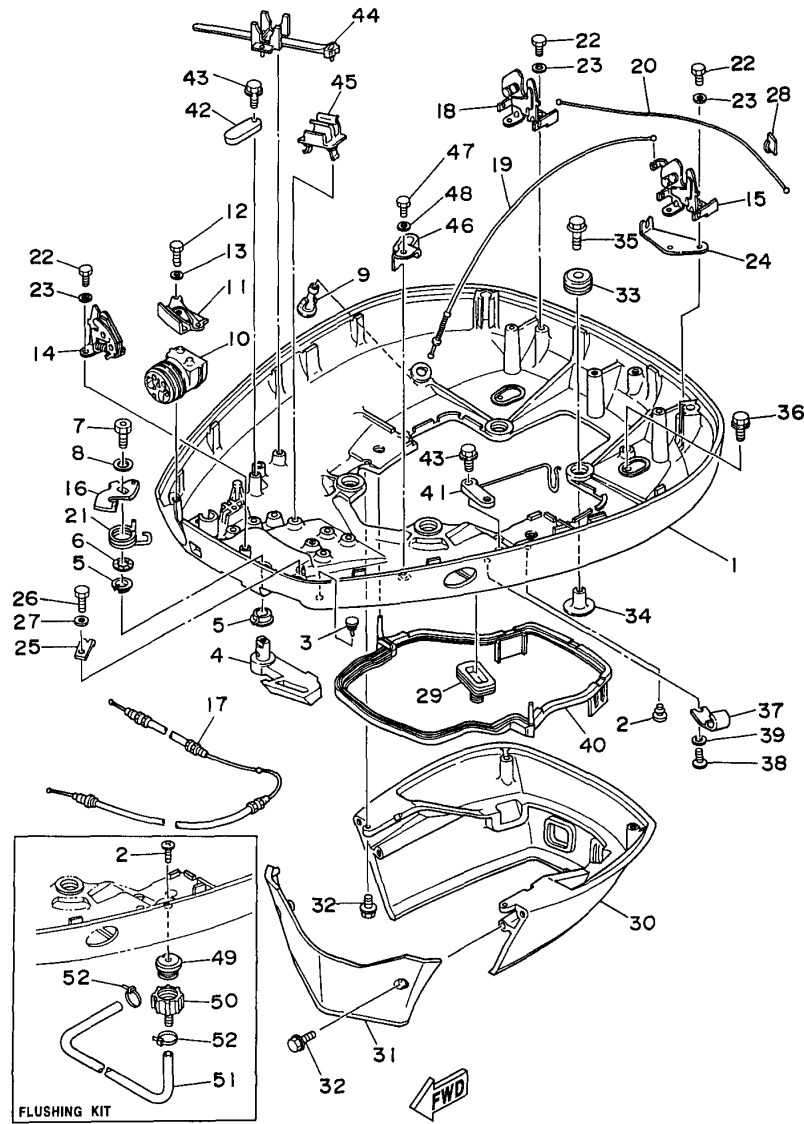

115TJRV 1997 / BOTTOM COWLING

©2014 Yamaha Motor Corporation, U.S.A. All rights reserved.

Part List

115TJRV 1997 / BOTTOM COWLING

REF - NO	PART NUMBER	PART NAME	QUANTITY	REMARKS
1	6N7-42711-43-8D	COWLING, BOTTOM 1	1	
2	90480-06M19-00	GROMMET	1	AP
2	90169-05M00-00	SCREW, TRUSS HEAD TAPPING	1	FLUSHING KIT
3	6H4-42748-00-00	GROMMET	1	
4	6N7-42815-01-8D	LEVER, CLAMP	1	
5	90386-13M88-00	BUSH	2	
6	90206-13M10-00	WASHER, WAVE	1	
7	90109-08M45-00	BOLT	1	
8	92990-08200-00	WASHER, PLAIN	1	
9	6E5-44391-00-00	NIPPLE, HOSE	1	
10	6N7-42725-20-00	GROMMET	1	
11	6N7-42738-02-5B	PLATE, FITTING	1	
12	97095-06016-00	BOLT	2	
13	92990-06600-00	WASHER, PLATE	2	
14	6R3-42824-00-00	BASE, CLAMP LEVER	1	
15	6R3-42811-01-00	STAY	1	
16	6R3-42816-00-00	LEVER, CLAMP	1	
17	6N7-42850-00-00	WIRE COMPLETE	1	
18	6R3-42811-10-00	STAY	1	
19	6N7-42850-10-00	WIRE COMPLETE	1	
20	6N7-42850-20-00	WIRE COMPLETE	1	
21	6R3-42813-00-00	SPRING, CLAMP LEVER	1	
22	97095-06016-00	BOLT	6	
23	92990-06600-00	WASHER, PLATE	6	
24	6N7-42828-00-00	PLATE, CLAMP	1	
25	6R3-42828-00-00	PLATE, CLAMP	1	
26	97095-06010-00	BOLT	1	
27	92990-06600-00	WASHER, PLATE	1	
28	6N7-42841-00-00	MARK, CLAMP	1	
29	688-42726-10-00	GROMMET	1	
30	6N7-42741-01-8D	APRON	1	
31	6R3-42771-01-8D	APRON	1	
32	97595-06520-00	BOLT, WITH WASHER	4	
33	90480-22M15-00	GROMMET	4	
34	90387-08M37-00	COLLAR	4	
35	90119-08M22-00	BOLT, WITH WASHER	4	
36	97595-06520-00	BOLT, WITH WASHER	2	
37	6E5-24367-10-00	CLAMP, FUEL PIPE 2	1	
38	90157-06M01-00	SCREW, PAN HEAD	1	
39	92990-06600-00	WASHER, PLATE	1	
40	6E5-42716-00-00	RUBBER, SEAL 1	1	
41	6K7-82588-00-00	PLATE	1	
42	6E5-82588-00-00	PLATE	1	
43	97595-06520-00	BOLT, WITH WASHER	2	
44	688-82594-00-00	CLAMP	1	
45	6E5-82594-00-00	CLAMP	4	
46	90465-12M25-00	CLAMP	1	
47	97095-06012-00	BOLT	1	
48	92990-06600-00	WASHER, PLATE	1	
49	6R3-12572-00-00	.ADAPTER	1	FLUSHING KIT
50	6R3-12580-00-00	JOINT ASSY	1	FLUSHING KIT
51	90445-11M35-00	.HOSE (L540)	1	FLUSHING KIT
52	90465-11M10-00	CLAMP	2	FLUSHING KIT