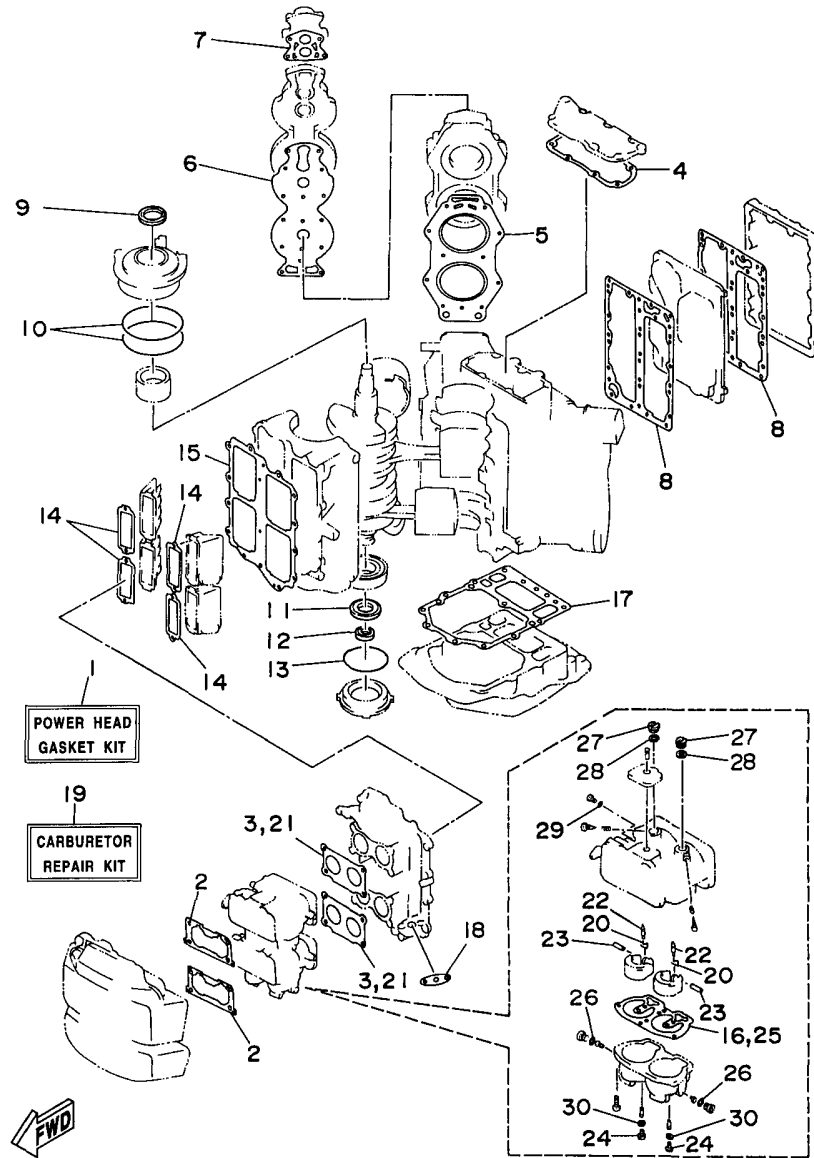

115TJRV 1997 / REPAIR KIT 1

©2014 Yamaha Motor Corporation, U.S.A. All rights reserved.

Part List

115TJRV 1997 / REPAIR KIT 1

REF - NO	PART NUMBER	PART NAME	QUANTITY	REMARKS
1	6N6-W0001-A3-00	POWER HEAD GASKET KIT	1	
2	6K7-14483-00-00	.GASKET	2	
3	6E5-14198-A2-00	.GASKET	2	
4	6E5-11381-A2-00	.GASKET 1	1	
5	6E5-11181-A1-00	.GASKET, CYLINDER HEAD 1	2	
6	6E5-11193-A0-00	.GASKET, HEAD COVER 1	2	
7	688-12414-A1-00	.GASKET, COVER	2	
8	6E5-41112-A1-00	.GASKET, EXHAUST INNER COVER	2	
9	93102-40M38-00	.OIL SEAL	1	
10	93211-04384-00	.O-RING	2	
11	93102-35M13-00	.OIL SEAL	1	
12	93101-22M15-00	.OIL SEAL	1	
13	93210-74M35-00	.O-RING	1	
14	6E5-13621-A1-00	.GASKET, VALVE SEAT	4	
15	6E5-13645-A1-00	.GASKET, MANIFOLD 1	1	
16	64D-14384-00-00	.GASKET, FLOAT CHAMBER	2	
17	6G5-45113-A1-00	.GASKET, UPPER CASING	1	
18	650-24431-A0-00	.GASKET, FUEL PUMP 1	1	
19	6N6-W0093-08-00	CARBURETOR REPAIR KIT	1	
20	6E5-14159-00-00	.CLIP	2	
21	6E5-14198-A2-00	.GASKET	1	
22	6E5-14546-00-00	.VALVE, NEEDLE	2	
23	6E5-14386-02-00	.PIN, FLOAT	2	
24	64D-14394-00-00	.VALVE, DRAIN	2	
25	64D-14384-00-00	.GASKET, FLOAT CHAMBER	1	
26	6E5-14398-00-00	.GASKET	2	
27	6E5-14328-01-00	.PLUG	2	
28	6E5-14979-00-00	.GASKET	2	
29	6J8-14959-00-00	.GASKET	1	
30	61U-14959-00-00	.GASKET	2	

Part Notes

115TJRV 1997 / REPAIR KIT 1

PART NUMBER	NOTE TEXT
688-12414-A1-00	OEM: This part number is among the Top 100 Most Popular Marine Maintenance Parts as of March 2014.
93211-04384-00	OEM: This part number is among the Top 100 Most Popular Marine Maintenance Parts as of March 2014.
650-24431-A0-00	OEM: This part number is among the Top 100 Most Popular Marine Maintenance Parts as of March 2014.

©2014 Yamaha Motor Corporation, U.S.A. All rights reserved.