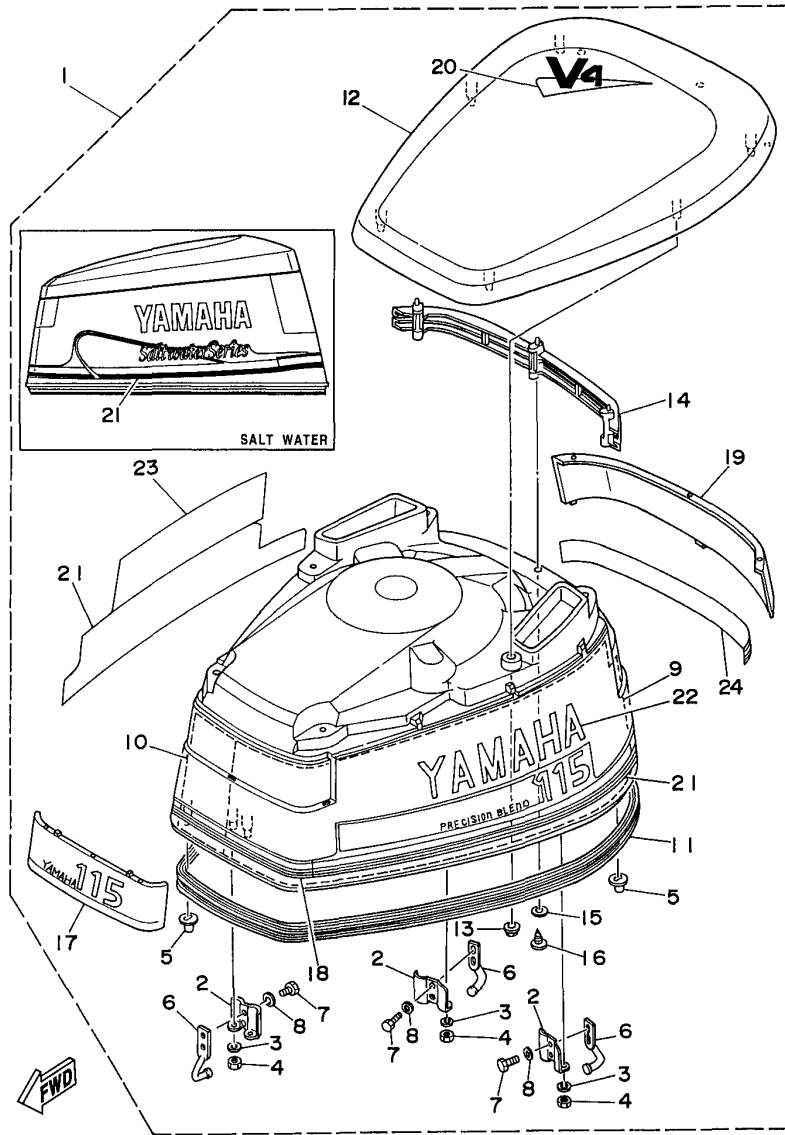

115TJRV 1997 / TOP COWLING

©2014 Yamaha Motor Corporation, U.S.A. All rights reserved.

Part List

115TJRV 1997 / TOP COWLING

REF - NO	PART NUMBER	PART NAME	QUANTITY	REMARKS
1	6N6-42610-44-4D	TOP COWLING ASSEMBLY	1	UR 115
1	6N6-42610-S0-4D	TOP COWLING ASSEMBLY	1	UR 115 SALT WATER
1	6N7-42610-44-4D	TOP COWLING ASSEMBLY	1	UR 130/L130
1	6N7-42610-S0-4D	TOP COWLING ASSEMBLY	1	UR 130/L130 SALT WATER
2	6R3-42647-00-00	.HOLDER, CLAMP BAND	3	
3	92995-06100-00	.WASHER, SPRING	6	
4	95380-06600-00	.NUT, HEXAGON	6	
5	6R3-42662-00-00	.DAMPER	3	
6	6R3-42814-00-00	.HOOK, CLAMP	3	
7	97095-06012-00	.BOLT	6	
8	92990-06600-00	.WASHER, PLATE	6	
9	6N7-42619-00-00	.DAMPER, FORM	1	
10	6N7-42627-00-00	.DAMPER, FORM	1	
11	6R3-42615-01-00	.SEAL	1	
12	6N7-42613-00-4D	.MOLDING, AIR DUCT	1	
13	90179-06M24-00	.NUT	6	
14	6N7-42636-00-00	.LOUVER 2	1	
15	92990-04600-00	.WASHER, PLATE	3	
16	97780-40120-00	.SCREW, TAPPING	3	
17	6N7-42686-00-00	.EMBLEM, FRONT	1	UR 130/L130
17	6N6-42686-00-00	.EMBLEM, FRONT	1	UR 115
18	6N6-42677-40-00	.GRAPHIC, FRONT	1	
19	6N7-42687-00-00	.EMBLEM, REAR	1	UR 130/L130
19	6N6-42687-00-00	.EMBLEM, REAR	1	UR 115
20	6N7-42683-40-00	.MARK, COWLING	1	
21	6N7-W0070-S0-00	.GRAPHIC SET	1	UR SALT WATER
21	6N7-W0070-41-00	.GRAPHIC SET	1	UR 130/L13
21	6N6-W0070-41-00	.GRAPHIC SET	1	UR 115
22	6N6-42681-41-00	.MARK, COWLING	1	
23	6N6-42682-41-00	.MARK, COWLING	1	
24	6N7-4267A-40-00	.GRAPHIC, REAR 2	1	

Part Notes

115TJRV 1997 / TOP COWLING

PART NUMBER	NOTE TEXT
92990-06600-00	OEM: This part number is among the Top 100 Most Popular Marine Maintenance Parts as of March 2014.

©2014 Yamaha Motor Corporation, U.S.A. All rights reserved.