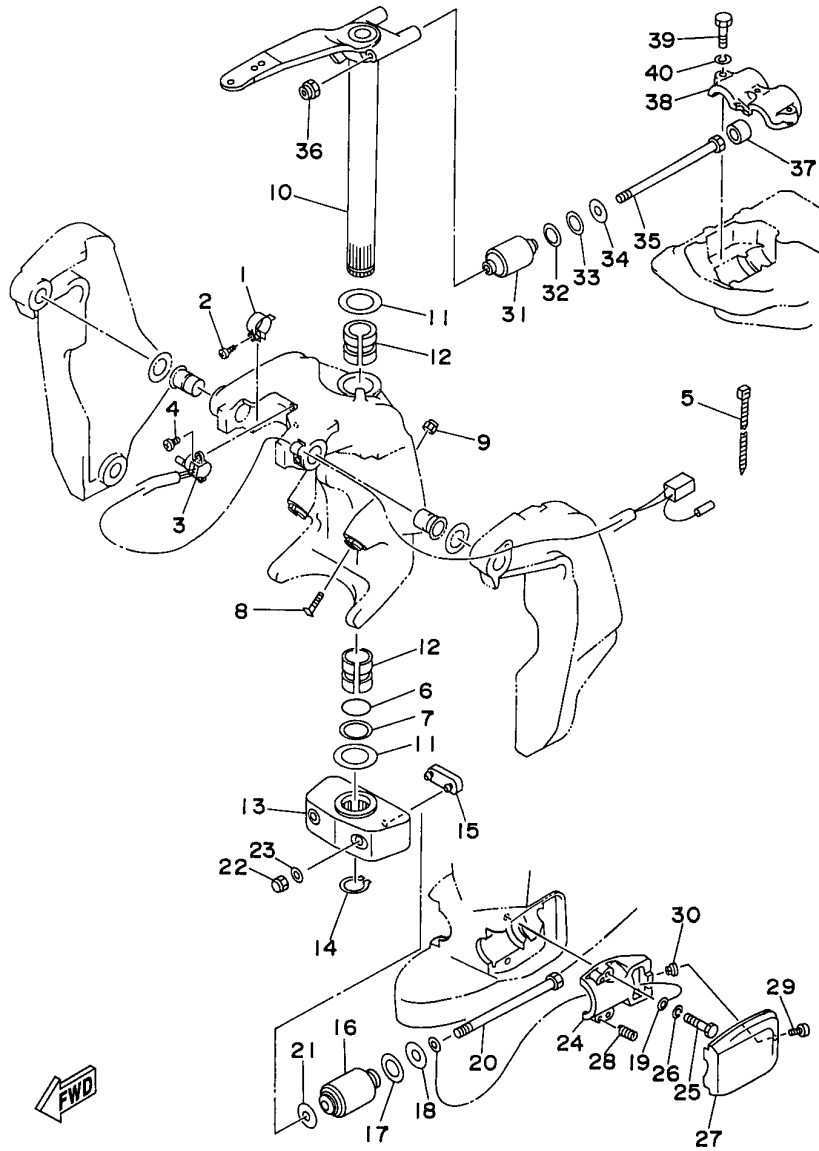

115TJRV 1997 / BRACKET 2

©2014 Yamaha Motor Corporation, U.S.A. All rights reserved.

Part List

115TJRV 1997 / BRACKET 2

REF - NO	PART NUMBER	PART NAME	QUANTITY	REMARKS
1	64E-43139-00-00	CAM, TRIM SENDER	1	
2	97780-60525-00	SCREW, TAPPING	1	
3	64E-83672-01-00	TRIM SENDER	1	
4	97885-06016-00	SCREW, PAN HEAD	2	
5	90465-11M10-00	CLAMP	3	
6	93210-37MH7-00	O-RING	1	
7	90202-40M47-00	WASHER, PLATE	1	
8	61A-43376-00-00	BOLT, THRUST RECEIVER	2	
9	95780-10300-00	NUT, FLANGE	2	
10	6E5-42510-B1-8D	STEERING BRACKET ASSY	1	UR ULTRA LONG
10	6E5-42510-A1-8D	STEERING BRACKET ASSY	1	UR LONG
11	90201-38M60-00	WASHER, PLATE	2	
12	90386-38M32-00	BUSH	2	
13	6G5-44551-01-8D	HOUSING, LOWER MOUNT RUBBER	1	
14	93410-37M04-00	CIRCLIP	1	
15	6E5-44575-00-00	DAMPER, LOWER MOUNT RUBBER	1	
16	6E5-44555-00-94	MOUNT DAMPER, LOWER SIDE	2	
17	90202-32M19-00	WASHER, PLATE	2	
18	90201-16M55-00	WASHER, PLATE	2	
19	6E5-82149-00-00	WIRE, LEAD 3	1	
20	90109-14M34-00	BOLT	2	
21	90201-15M58-00	WASHER, PLATE	2	
22	95380-14800-00	NUT	2	
23	92995-14600-00	WASHER	2	
24	6E5-44552-01-94	HOUSING, LOWER MOUNT RUBBER	2	
25	97095-10045-00	BOLT	4	
26	92990-10100-00	WASHER, SPRING	4	
27	6E5-44553-01-8D	COVER, LOWER MOUNT	2	
28	90501-16M28-00	SPRING, COMPRESSION	4	
29	97885-06016-00	SCREW, PAN HEAD	2	
30	90179-06066-00	NUT	2	
31	6E5-44514-00-94	MOUNT DAMPER, UPPER SIDE	2	
32	90201-26M57-00	WASHER, PLATE	2	
33	90202-26M18-00	WASHER, PLATE	2	
34	90201-14M56-00	WASHER, PLATE	2	
35	90109-12M37-00	BOLT	2	
36	90185-12M12-00	NUT, SELF-LOCKING	2	
37	663-44575-00-00	DAMPER, LOWER MOUNT RUBBER	2	
38	6E5-44511-00-5B	COVER, UPPER MOUNT	1	
39	97095-10045-00	BOLT	3	
40	92990-10100-00	WASHER, SPRING	3