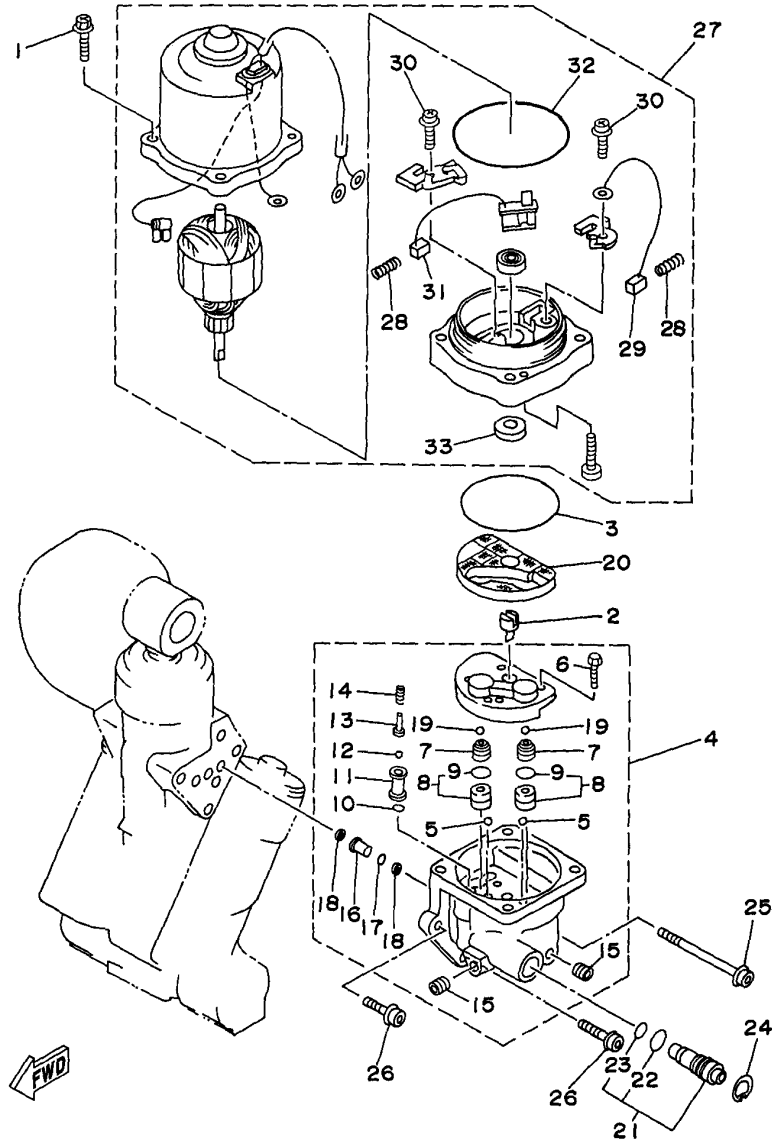

115TJRV 1997 / POWER TRIM TILT ASSEMBLY 2

©2014 Yamaha Motor Corporation, U.S.A. All rights reserved.

Part List

115TJRV 1997 / POWER TRIM TILT ASSEMBLY 2

REF - NO	PART NUMBER	PART NAME	QUANTITY	REMARKS
1	64E-4388E-10-00	BOLT ,SCREW (L:14MM)	4	
2	64E-43831-00-00	CONNECTOR, SHAFT	1	
3	64E-43868-00-00	O-RING	1	
4	64E-43830-00-00	GEAR PUMP ASSY	1	
5	72X-43858-00-00	.BALL	2	
6	64E-43843-10-00	..SCREW, VALVE LOCK	4	
7	64E-43841-00-00	.PISTON, SHUTTLE	2	
8	64E-43802-00-00	.VALVE SUB ASSY	2	
9	6E5-43896-00-00	.O-RING	1	
10	6G5-43863-00-00	.O-RING	1	
11	64E-43851-00-00	.SEAT, RELIEF VALVE	1	
12	64E-43858-00-00	.BALL	1	
13	64E-43859-00-00	.PIN, VALVE SUPPORT	1	
14	64E-43855-00-00	.SPRING, UP RELIEF	1	
15	6E5-43826-01-00	.PLUG, TAPER SCREW	2	
16	64E-43850-00-00	..VALVE SUB ASSY	1	
17	64E-43865-00-00	.O-RING	1	
18	64E-43816-00-00	.FILTER 1	2	
19	64E-43858-00-00	.BALL	2	
20	64E-43817-10-00	FILTER 2	1	
21	64E-43860-00-00	MANUAL VALVE SUB-ASSY	1	
22	72X-85075-L0-00	.O-RING	1	
23	64E-43862-00-00	.O-RING	1	
24	64E-43875-00-00	RING, SNAP	1	
25	64E-43879-10-00	SCREW, WITH WASHER	1	
26	64E-43879-00-00	SCREW, WITH WASHER	2	
27	64E-43880-00-00	MOTOR ASSY	1	
28	6H1-4386K-10-00	.SPRING, BRUSH	2	
29	64E-43891-00-00	.BRUSH 1	1	
30	98507-04010-00	.SCREW, PAN HEAD	2	
31	64E-43892-00-00	.BREAKER COMP (BRUSH 2)	1	
32	6G5-43865-00-00	.O-RING	1	
33	93102-08M43-00	.OIL SEAL	1