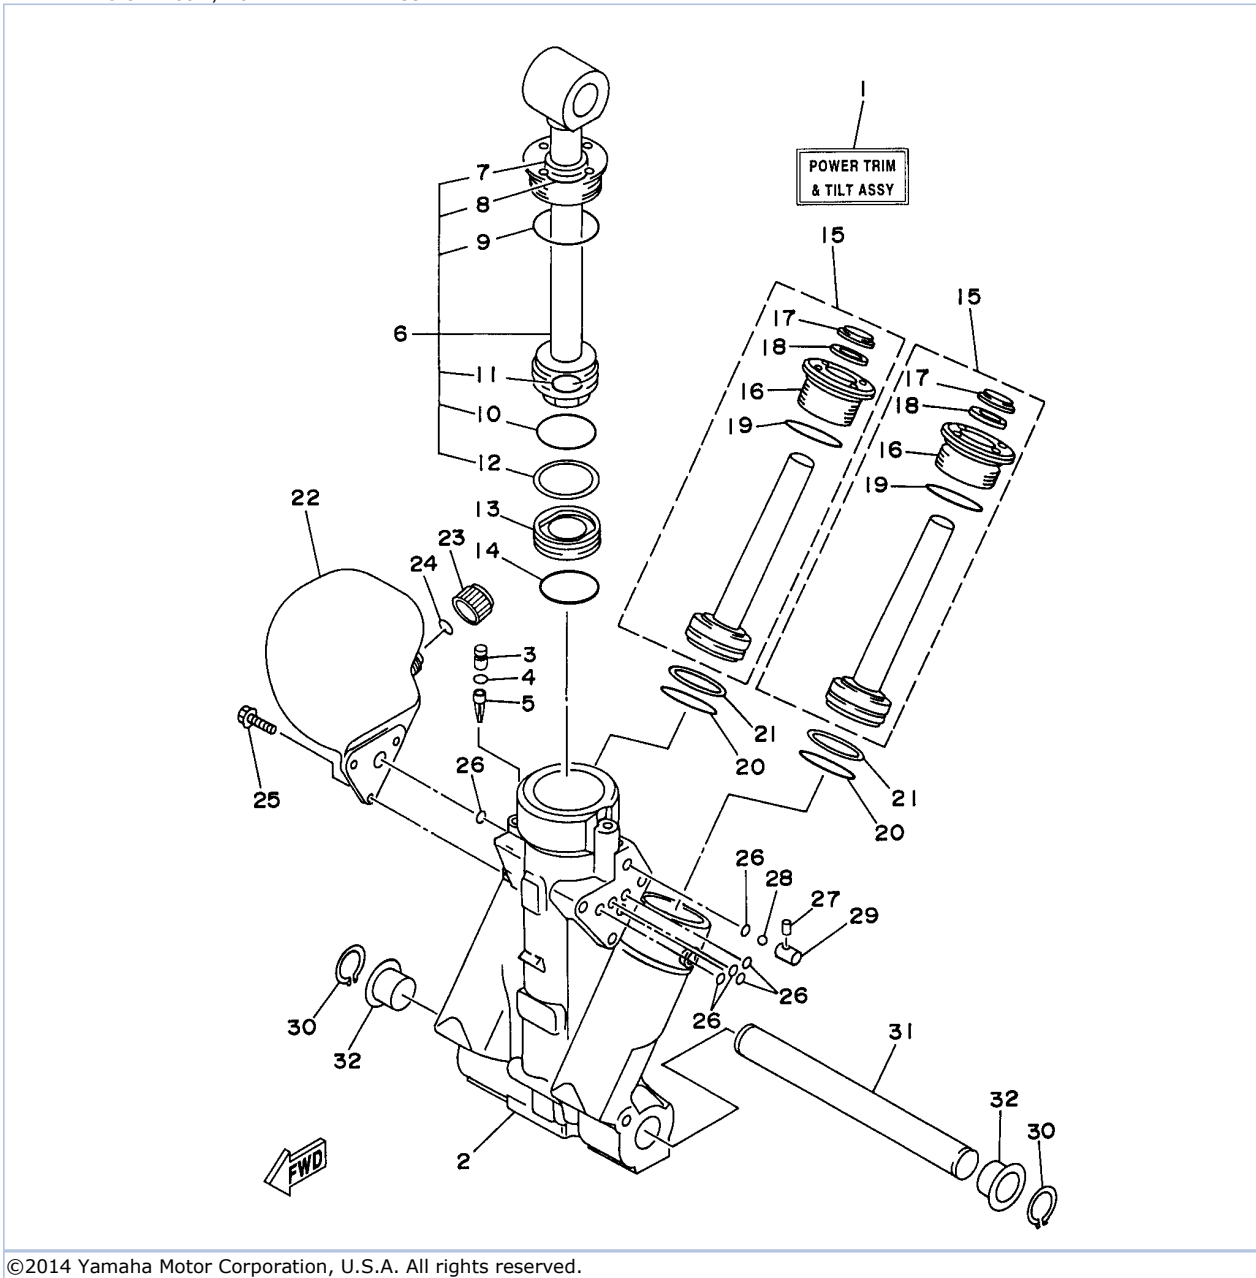

115TJRV 1997 / POWER TRIM TILT ASSEMBLY 1

©2014 Yamaha Motor Corporation, U.S.A. All rights reserved.

Part List

115TJRV 1997 / POWER TRIM TILT ASSEMBLY 1

REF - NO	PART NUMBER	PART NAME	QUANTITY	REMARKS
1	64E-43800-00-4D	POWER TRIM & TILT ASSEMBLY	1	
2	64E-43825-00-00	HOUSING, TRIM & TILT	1	
3	64E-4388J-00-00	PLUG 2	1	
4	93210-10M74-00	O-RING	1	
5	64E-43817-00-00	FILTER 2	1	
6	64E-43810-00-00	TILT PISTON SUB ASSY	1	
7	64E-43898-00-00	.SEAL, DUST 2	1	
8	64E-43867-00-00	.O-RING	1	
9	64E-43866-00-00	.O-RING	1	
10	6E5-43862-00-00	.O-RING	1	
11	64E-43883-00-00	.O-RING	1	
12	6E5-43872-00-00	.RING, BACK UP	1	
13	6E5-43814-02-00	PISTON, FREE	1	
14	6E5-43862-00-00	O-RING	1	
15	64E-43820-00-00	PISTON SUB ASSEMBLY	2	
16	64E-43821-00-00	.SCREW, TRIM CYLINDER END	1	
17	64E-43822-00-00	.SEAL, TRIM DUST	1	
18	64E-4384J-00-00	.SEAL, TRIM DOWN	1	
19	6G5-43864-00-00	.O-RING	1	
20	6E5-43864-00-00	O-RING	2	
21	6E5-43874-01-00	RING, BACK UP	2	
22	64E-43828-00-00	BODY, RESERVOIR	1	
23	64E-43829-00-00	PLUG, RESERVOIR	1	
24	64E-43897-00-00	O-RING	1	
25	64E-4388E-00-00	BOLT ,SCREW (L:14MM)	3	
26	64E-43869-00-00	O-RING	6	
27	64E-4381G-00-00	PIN	1	
28	6E5-43858-00-00	BALL	1	
29	6E5-4382G-00-00	VALVE SEAT	1	
30	93410-22M11-00	CIRCLIP	2	
31	64E-43818-00-00	PIN, LOWER SHOCK MOUNT	1	
32	90386-22M98-00	BUSH	2	

Part Notes

115TJRV 1997 / POWER TRIM TILT ASSEMBLY 1

PART NUMBER		NOTE TEXT
64E-43822-00-00		OEM: This part number is among the Top 100 Most Popular Marine Maintenance Parts as of March 2014.
64E-4384J-00-00		OEM: This part number is among the Top 100 Most Popular Marine Maintenance Parts as of March 2014.
6G5-43864-00-00		OEM: This part number is among the Top 100 Most Popular Marine Maintenance Parts as of March 2014.
64E-43869-00-00		OEM: This part number is among the Top 100 Most Popular Marine Maintenance Parts as of March 2014.

©2014 Yamaha Motor Corporation, U.S.A. All rights reserved.