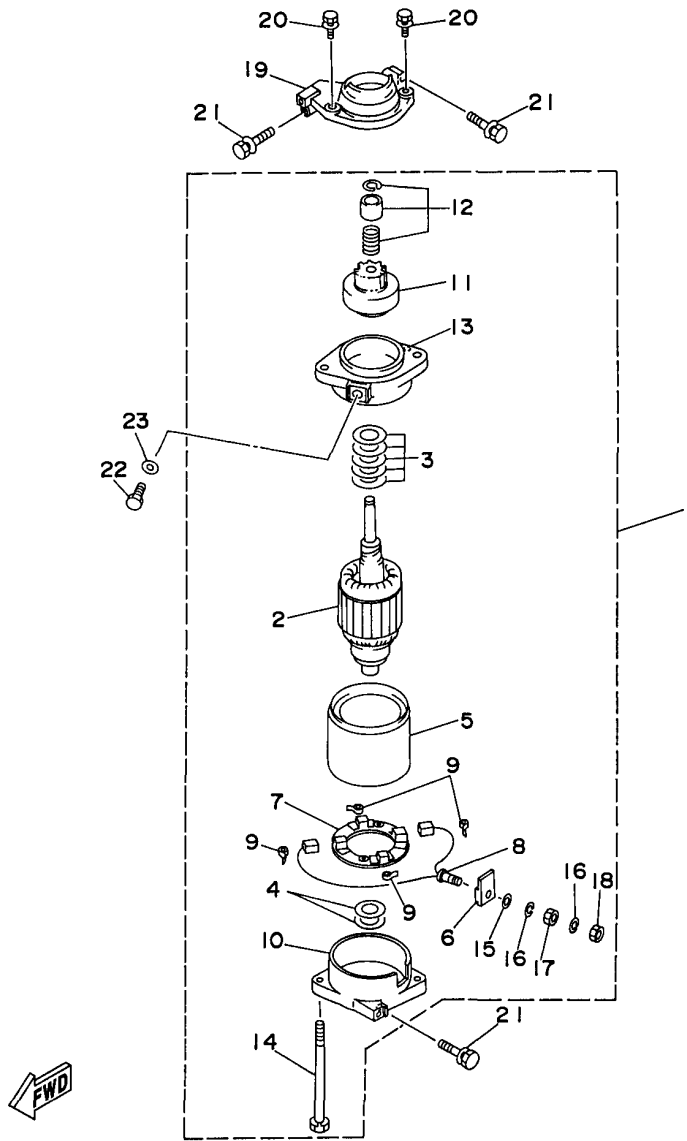

115TJRV 1997 / STARTING MOTOR

©2014 Yamaha Motor Corporation, U.S.A. All rights reserved.

Part List

115TJRV 1997 / STARTING MOTOR

REF - NO	PART NUMBER	PART NAME	QUANTITY	REMARKS
1	6N7-81800-00-00	STARTING MOTOR ASSEMBLY	1	
2	6N7-81850-00-00	.ARMATURE ASSEMBLY	1	
3	61A-81809-00-00	.WASHER KIT	1	
4	61A-81824-00-00	.WASHER 2	2	
5	6N7-81810-00-00	.STATOR ASSY	1	
6	6K7-8182G-10-00	.BUSH, TERMINAL	1	
7	6N7-81840-00-00	.BRUSH HOLDER ASSY	1	
8	6N7-81801-00-00	.BRUSH SET	1	
9	6N7-81813-00-00	.SPRING, BRUSH	4	
10	6N7-81820-00-00	.REAR BRACKET ASSY	1	
11	61H-81807-00-00	.GEAR ASSEMBLY, STARTING MOTOR	1	
12	61H-81857-00-00	.RETAINER	1	
13	6N7-81830-00-00	.FRONT BRACKET ASSY	1	
14	6K7-81826-10-00	.BOLT	2	
15	6E5-8182E-10-00	.WASHER	1	
16	6E5-8182F-10-00	.WASHER	2	
17	6E5-8182A-10-00	.NUT	1	
18	6E5-8182K-10-00	.NUT	1	
19	6R3-81822-00-94	BRACKET, STARTING MOTOR	1	
20	90119-08M76-00	BOLT, WITH WASHER	2	
21	90119-08M77-00	BOLT, WITH WASHER	3	
22	97095-08016-00	BOLT	1	
23	92990-08600-00	..WASHER, PLATE	1