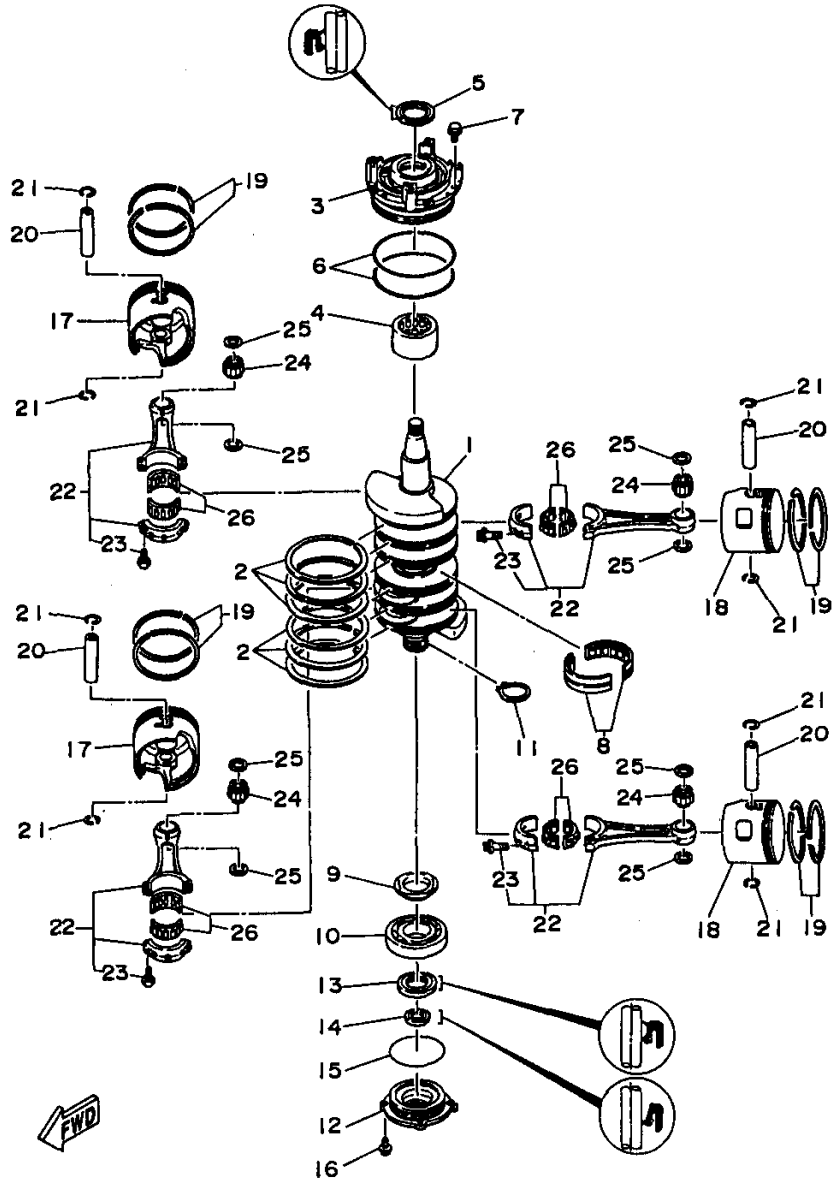

115TJRV 1997 / CRANKSHAFT PISTON

©2014 Yamaha Motor Corporation, U.S.A. All rights reserved.

Part List

115TJRV 1997 / CRANKSHAFT PISTON

REF - NO	PART NUMBER	PART NAME	QUANTITY	REMARKS
1	6N7-11411-00-00	CRANKSHAFT	1	
2	6E5-11447-00-00	SEAL, CRANK	6	
3	6R3-15163-00-94	HOUSING, BEARING 1	1	
4	93311-940U3-00	BEARING	1	
5	93102-40M38-00	OIL SEAL	1	
6	93211-04384-00	.O-RING	2	
7	97595-06520-00	BOLT, WITH WASHER	3	
8	93310-954U1-00	BEARING	1	
9	6R3-11536-00-00	GEAR, DRIVE	1	
10	93306-208U0-00	BEARING	1	
11	93410-40M03-00	CIRCLIP	1	
12	6G5-15359-00-94	HOUSING, OIL SEAL	1	
13	93102-35M13-00	OIL SEAL	1	
14	93101-22M15-00	.OIL SEAL	1	
15	93210-74M35-00	.O-RING	1	
16	97595-06520-00	BOLT, WITH WASHER	4	
17	6R5-11635-11-00	PISTON (0.25MM O/S)	2	AP
17	6R5-11636-11-00	PISTON (0.50MM O/S)	2	AP
17	6R5-11631-11-93	PISTON (STD)	2	
18	6R5-11645-11-00	PISTON 2 (0.25MM O/S)	2	AP
18	6R5-11646-11-00	PISTON 2 (0.50MM O/S)	2	AP
18	6R5-11642-11-93	PISTON 2 (STD)	2	
19	64D-11604-00-00	PISTON RING SET (0.25MM O/S)	4	AP
19	64D-11603-01-00	PISTON RING SET (STD)	4	
19	64D-11605-01-00	PISTON RING SET (0.50MM O/S)	4	AP
20	6R5-11633-10-00	PIN, PISTON	4	
21	6R5-11634-10-00	CLIP, PISTON PIN	8	
22	6R5-11650-10-00	CONNECTING ROD ASSY	4	
23	90109-08M71-00	.BOLT	2	
24	93310-323V6-00	BEARING	4	
25	90201-23M01-00	WASHER, PLATE	8	
26	93310-836V2-00	BEARING	4	

Part Notes

115TJRV 1997 / CRANKSHAFT PISTON

PART NUMBER	NOTE TEXT
93211-04384-00	OEM: This part number is among the Top 100 Most Popular Marine Maintenance Parts as of March 2014.

©2014 Yamaha Motor Corporation, U.S.A. All rights reserved.