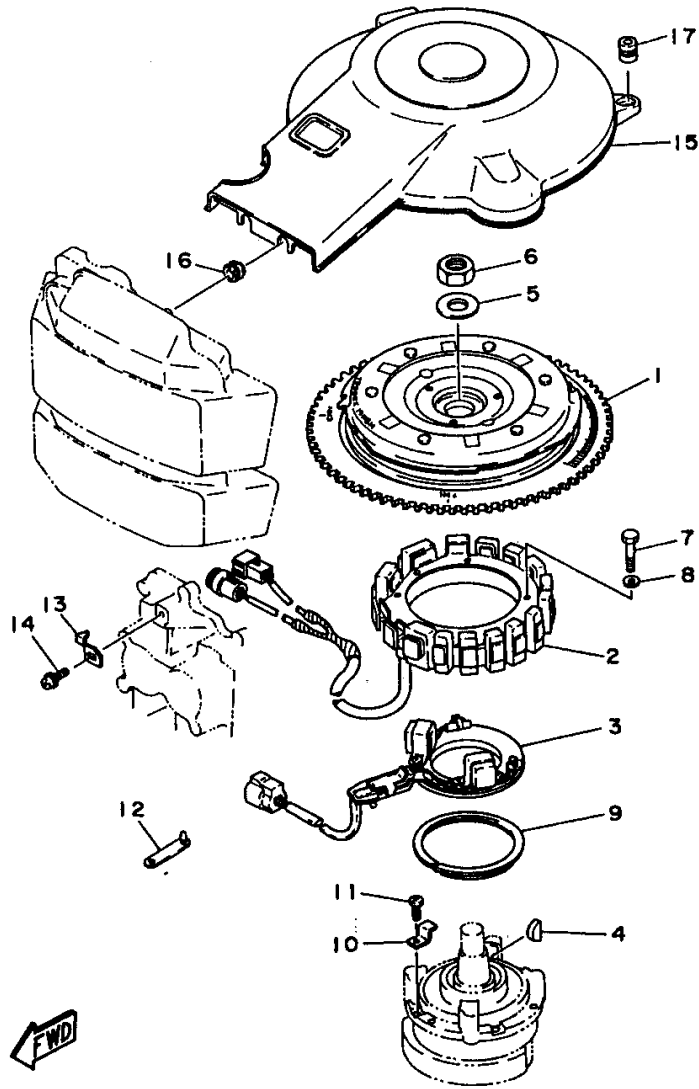

115TJRV 1997 / MAGNETO

©2014 Yamaha Motor Corporation, U.S.A. All rights reserved.

Part List

115TJRV 1997 / MAGNETO

REF - NO	PART NUMBER	PART NAME	QUANTITY	REMARKS
1	6N7-85550-00-00	ROTOR ASSY	1	
2	6N7-85510-00-00	STATOR ASSY	1	
3	6N7-85580-00-00	COIL, PULSER	1	
4	90280-05049-00	KEY, WOODRUFF	1	
5	90201-21M18-00	WASHER, PLATE	1	
6	90170-20137-00	NUT	1	
7	97313-06065-00	BOLT, HEXAGON	4	
8	92990-06600-00	WASHER, PLATE	4	
9	688-41611-00-00	RETAINER, MAGNETO BASE	1	
10	688-41612-00-00	RETAINER, MAGNETO BASE	4	
11	97880-06018-00	SCREW, PAN HEAD	4	
12	90464-12M00-00	CLAMP	1	
13	6E5-81332-00-00	PLATE, TIMING	1	
14	97985-06210-00	SCREW, WITH WASHER	1	
15	6N7-81337-00-00	COVER, FLYWHEEL	1	
16	90480-12M11-00	GROMMET	2	
17	663-82317-01-00	DAMPER, IGNITION COIL	2	

Part Notes

115TJRV 1997 / MAGNETO

PART NUMBER	NOTE TEXT
92990-06600-00	OEM: This part number is among the Top 100 Most Popular Marine Maintenance Parts as of March 2014.

©2014 Yamaha Motor Corporation, U.S.A. All rights reserved.