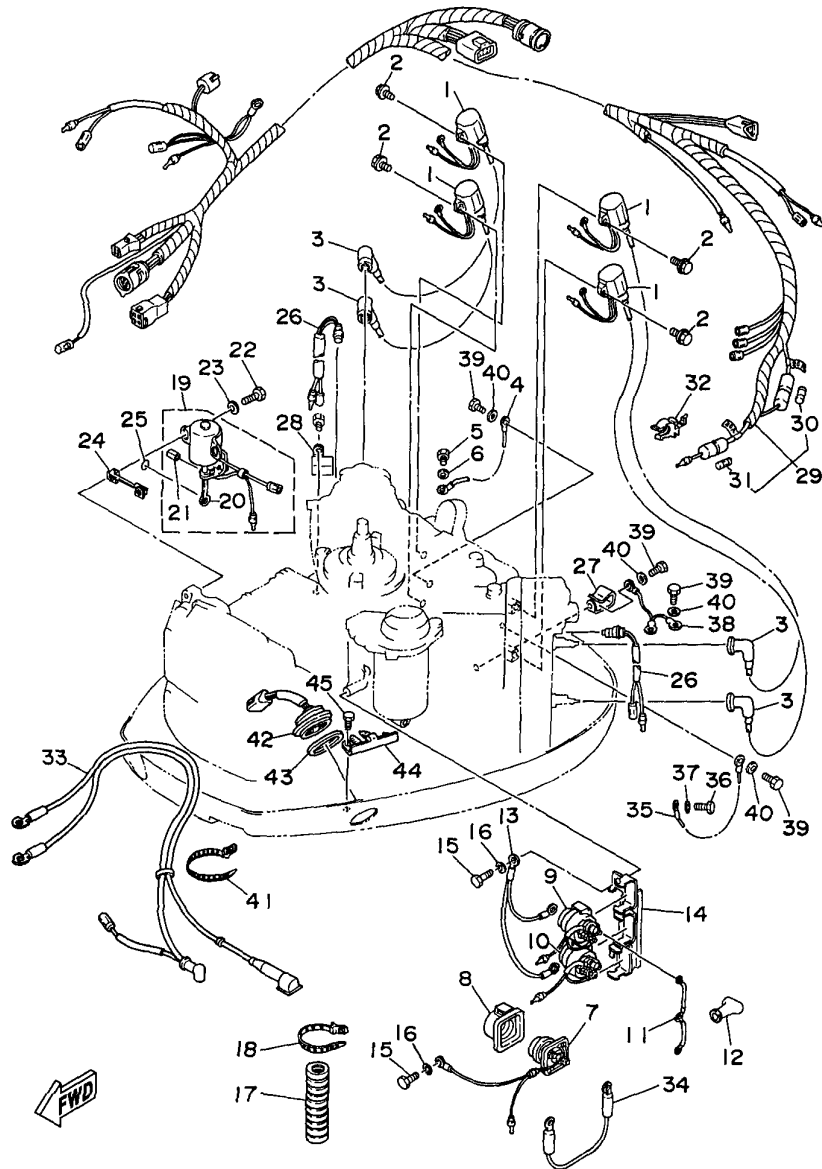

115TJRV 1997 / ELECTRICAL 2

©2014 Yamaha Motor Corporation, U.S.A. All rights reserved.

Part List

115TJRV 1997 / ELECTRICAL 2

REF - NO	PART NUMBER	PART NAME	QUANTITY	REMARKS
1	6R3-85570-01-00	IGNITION COIL ASSY	4	
2	97595-06520-00	BOLT, WITH WASHER	4	
3	663-82370-01-00	PLUG CAP ASSY	4	
4	662-82519-00-00	WIRE, EARTH LEAD	1	
5	97095-06012-00	BOLT	1	
6	92990-06600-00	WASHER, PLATE	1	
7	61A-81941-00-00	STARTER RELAY ASSY	1	
8	689-81952-10-00	HOLDER, RELAY	1	
9	6E5-81950-00-00	RELAY ASSY	1	
10	6E5-8195A-00-00	RELAY ASSY	1	
11	6G5-87149-10-00	CONNECTOR	1	
12	6G5-82119-00-00	COVER, LEAD WIRE	4	
13	6E5-82116-00-00	WIRE, MINUS LEAD	1	
14	6E5-81948-22-00	BRACKET	1	
15	97095-06016-00	BOLT	2	
16	92990-06600-00	WASHER, PLATE	2	
17	6N7-83557-00-00	TUBE (I.DIA:22MM)	1	
18	90465-13M36-00	CLAMP	1	
19	6N7-86110-00-00	SOLENOID	1	
20	6N7-86116-00-00	.WIRE, PULL	1	
21	91609-30010-00	.PIN, SPRING	1	
22	97095-06030-00	BOLT	2	
23	92990-06600-00	WASHER, PLATE	2	
24	6N7-86112-00-00	STAY, SOLENOID	1	
25	93210-03261-00	O-RING	1	
26	688-82560-10-00	THERMO SWITCH ASSY	2	
27	90465-08M33-00	CLAMP	1	
28	90465-10M14-00	CLAMP	1	
29	6N7-82590-14-00	WIRE HARNESS ASSY	1	
30	682-82151-00-00	.FUSE (12V-20A)	1	
31	705-82151-00-00	.FUSE (30A)	1	
32	6G5-82152-00-00	HOLDER, FUSE	2	
33	6R3-82105-J1-00	BATTERY CABLE	1	
34	6E5-82117-00-00	WIRE, LEAD	1	
35	6R3-82519-00-00	WIRE, EARTH LEAD	1	
36	97095-06012-00	BOLT	1	
37	92990-06600-00	WASHER, PLATE	1	
38	6E5-82531-00-00	WIRE, LEAD	1	
39	97095-06012-00	BOLT	4	
40	92990-06600-00	WASHER, PLATE	4	
41	90465-13M36-00	CLAMP	1	
42	6R3-82563-00-00	TRIM & TILT SWITCH ASSY	1	
43	6E5-82587-00-00	GASKET	1	
44	6R3-83614-00-00	BRACKET	1	
45	97095-06012-00	BOLT	2	

Part Notes

115TJRV 1997 / ELECTRICAL 2

PART NUMBER	NOTE TEXT
92990-06600-00	OEM: This part number is among the Top 100 Most Popular Marine Maintenance Parts as of March 2014.
92990-06600-00	OEM: This part number is among the Top 100 Most Popular Marine Maintenance Parts as of March 2014.