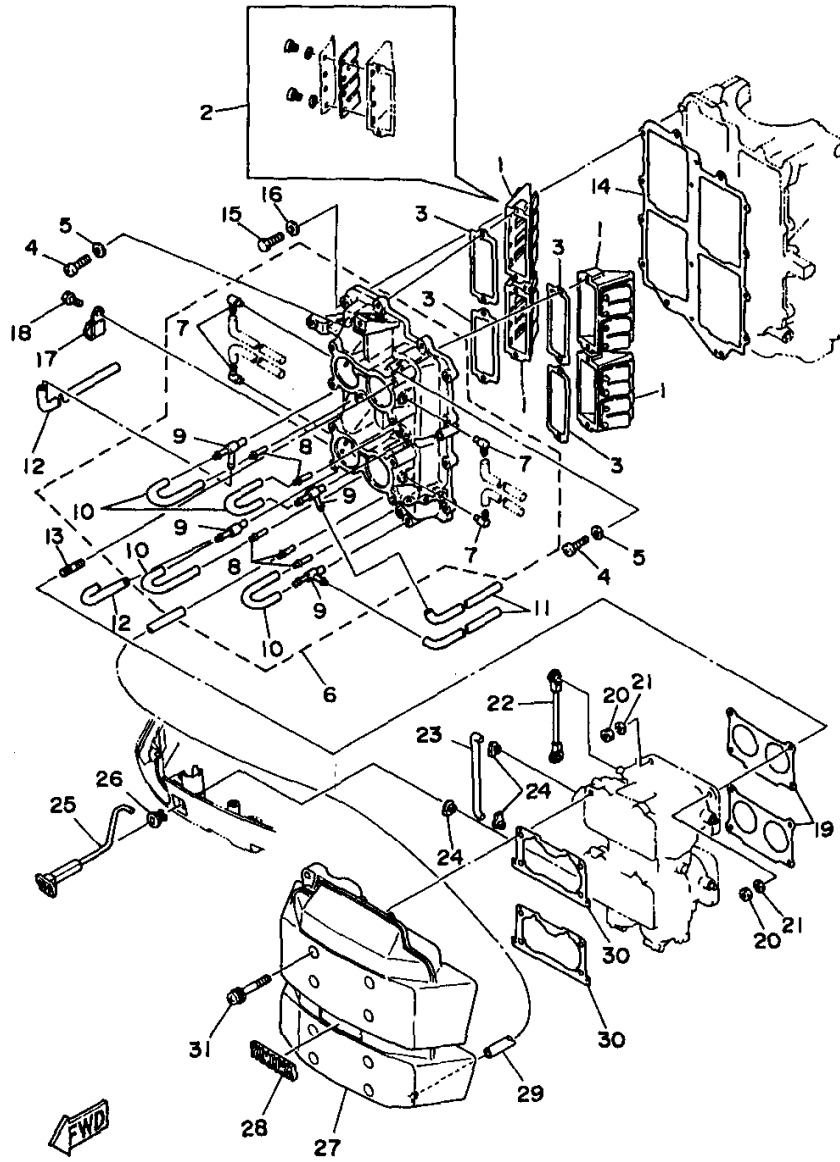

115TJRV 1997 / INTAKE

©2014 Yamaha Motor Corporation, U.S.A. All rights reserved.

Part List

115TJRV 1997 / INTAKE

REF - NO	PART NUMBER	PART NAME	QUANTITY	REMARKS
1	6E5-13610-00-00	REED VALVE ASSY	4	
2	6E5-W0004-00-00	.REED SET	1	
3	6E5-13621-A1-00	.GASKET, VALVE SEAT	4	
4	98580-05525-00	SCREW, PAN HEAD	8	
5	92990-05600-00	WASHER, PLATE	8	
6	6E5-13641-11-94	MANIFOLD 1	1	
7	6E5-13552-00-00	.NOZZLE	4	
8	624-14485-00-00	.PIPE, JOINT	5	
9	6E5-11370-00-00	.CHECK VALVE ASSY	4	
10	90445-07M28-00	.HOSE (L70)	4	
11	90445-07M24-00	HOSE (L240)	2	
12	90445-07M46-00	HOSE (L360)	2	
13	90116-06M30-00	BOLT, STUD	8	
14	6E5-13645-A1-00	GASKET, MANIFOLD 1	1	
15	97095-06025-00	BOLT	12	
16	92990-06600-00	WASHER, PLATE	12	
17	90465-08028-00	CLAMP	1	
18	97013-06012-00	BOLT	1	
19	6E5-14198-A2-00	.GASKET	2	
20	95380-06600-00	NUT, HEXAGON	8	
21	92995-06100-00	WASHER, SPRING	8	
22	6E5-41217-01-00	ROD, ACCEL. LEVER	1	
23	6E5-41256-01-00	ROD, CHOKE 1	1	
24	661-41262-02-00	JOINT, CHOKE LEVER	3	
25	6N7-41271-00-00	KNOB, CHOKE	1	
26	689-41273-00-00	GROMMET	1	
27	6N7-14440-01-00	SILENCER ASSY, INTAKE	1	
28	6E5-1441K-00-00	EMBLEM	1	
29	90445-07M08-00	HOSE (L220)	1	
30	6K7-14483-00-00	GASKET	2	
31	90159-06M14-00	SCREW, WITH WASHER	8	

Part Notes

115TJRV 1997 / INTAKE

PART NUMBER	NOTE TEXT
92990-06600-00	OEM: This part number is among the Top 100 Most Popular Marine Maintenance Parts as of March 2014.

©2014 Yamaha Motor Corporation, U.S.A. All rights reserved.