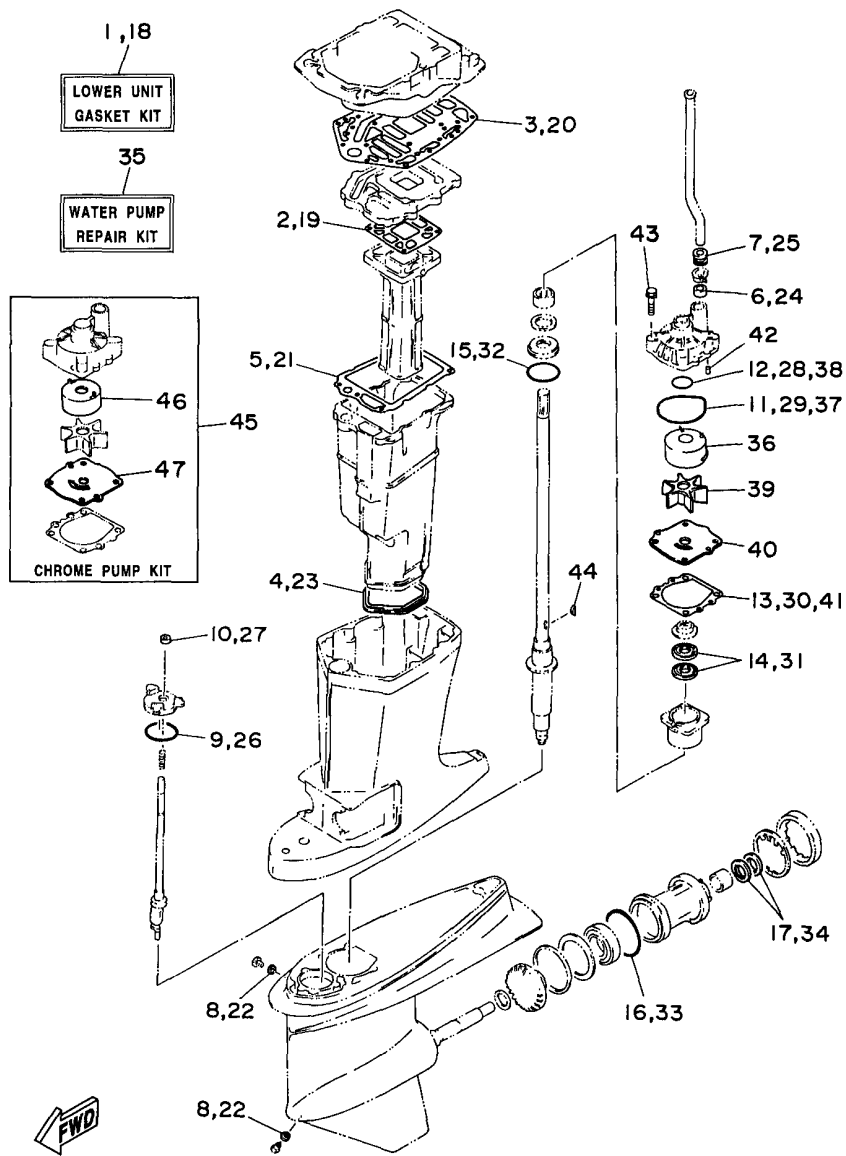

115TJRV 1997 / REPAIR KIT 2

©2014 Yamaha Motor Corporation, U.S.A. All rights reserved.

Part List

115TJRV 1997 / REPAIR KIT 2

REF - NO	PART NUMBER	PART NAME	QUANTITY	REMARKS
1	6E5-W0001-F1-00	LOWER UNIT GASKET KIT	1	UR 115
2	6E5-41134-A0-00	.GASKET, EXHAUST MANIFOLD	1	
3	6G5-45114-A0-00	.GASKET, UPPER CASING	1	
4	6E5-45123-00-00	.GASKET, MUFFLER	1	
5	6E5-41135-A0-00	.GASKET, EXHAUST MANIFOLD	1	
6	6E5-44365-00-00	.DAMPER, WATER SEAL 1	1	
7	6E5-44366-00-00	.DAMPER, WATER SEAL 2	1	
8	90430-08020-00	.GASKET	2	
9	93210-58677-00	.O-RING	1	
10	93106-09014-00	.OIL SEAL	1	
11	93210-86M38-00	.O-RING	1	
12	93210-37M67-00	.O-RING	1	
13	6E5-44315-A0-00	.GASKET, WATER PUMP	1	
14	93101-28M16-00	.OIL SEAL	2	
15	93210-54534-00	.O-RING	1	
16	93210-86M39-00	.O-RING	1	
17	93101-30M17-00	.OIL SEAL	2	
18	6F3-W0001-C1-00	LOWER UNIT GASKET KIT	1	UR 130/L130
19	6G5-41134-A0-00	.GASKET, EXHAUST MANIFOLD	1	
20	6G5-45114-A0-00	.GASKET, UPPER CASING	1	
21	6E5-41135-A0-00	.GASKET, EXHAUST MANIFOLD	1	
22	90430-08020-00	.GASKET	2	
23	6E5-45123-00-00	.GASKET, MUFFLER	1	
24	6E5-44365-00-00	.DAMPER, WATER SEAL 1	1	
25	6E5-44366-00-00	.DAMPER, WATER SEAL 2	1	
26	93210-58677-00	.O-RING	1	
27	93106-09014-00	.OIL SEAL	1	
28	93210-37M67-00	.O-RING	1	
29	93210-86M38-00	.O-RING	1	
30	6E5-44315-A0-00	.GASKET, WATER PUMP	1	
31	93101-28M16-00	.OIL SEAL	2	
32	93210-54534-00	.O-RING	1	
33	93210-86M39-00	.O-RING	1	
34	93101-30M17-00	.OIL SEAL	2	
35	6N6-W0078-01-00	WATER PUMP REPAIR KIT	1	
36	61A-44322-01-00	.INSERT, CARTRIDGE	1	
37	93210-86M38-00	.O-RING	1	
38	93210-37M67-00	.O-RING	1	
39	6E5-44352-00-00	.IMPELLER	1	
40	6E5-44323-00-00	.OUTER PLATE, CARTRIDGE	1	
41	6E5-44315-A0-00	.GASKET, WATER PUMP	1	
42	93606-12019-00	.PIN, DOWEL	2	
43	90119-08M14-00	.BOLT, WITH WASHER	4	
44	90280-04M05-00	.KEY, WOODRUFF	1	
45	6E5-W0078-1A-00	CHROME PUMP KIT	1	AP
46	6R3-44322-41-00	.INSERT, CARTRIDGE	1	
47	6E5-44323-40-00	.OUTER PLATE, CARTRIDGE	1	

Part Notes

115TJRV 1997 / REPAIR KIT 2