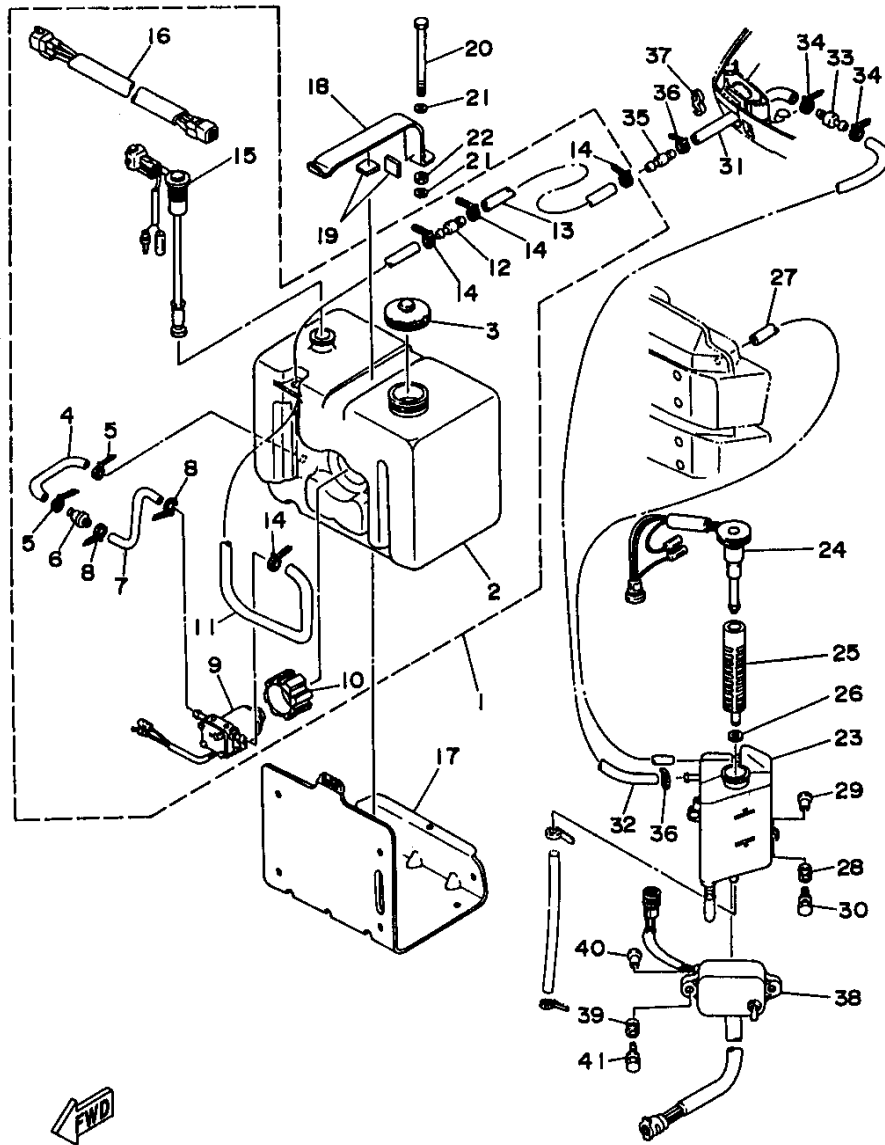

115TJRV 1997 / OIL TANK

©2014 Yamaha Motor Corporation, U.S.A. All rights reserved.

Part List

115TJRV 1997 / OIL TANK

REF - NO	PART NUMBER	PART NAME	QUANTITY	REMARKS
1	6E5-21708-08-00	OIL TANK SUB-ASSY	1	UR 115/130
1	6K1-21708-04-00	OIL TANK SUB-ASSY	1	UR L130
2	6E5-21733-02-00	.SUB TANK, OIL (105L)	1	
3	6E5-21770-03-00	.OIL TANK CAP ASSY	1	
4	6E5-24322-00-00	.PIPE 11	1	
5	90465-11M10-00	.CLAMP	2	
6	646-24251-02-00	.STRAINER 1	1	
7	6E5-24319-01-00	.PIPE, OIL	1	
8	90465-11M10-00	.CLAMP	2	
9	6E5-81900-01-00	.OIL FEED PUMP ASSY	1	
10	6E5-81922-00-00	.GROMMET	1	
11	6E5-24321-01-00	.PIPE 10	1	
12	6E5-24379-00-00	.PIPE, JOINT 4	1	
13	90445-11M00-00	.HOSE (L8000)	1	UR L130
13	90445-11M81-00	.HOSE (L3000)	1	UR 115/130
14	90465-11M10-00	.CLAMP	4	
15	6E5-85720-04-00	.OIL LEVEL GAUGE ASSY	1	
16	6R3-85721-30-00	.WIRE, LEAD (L=30M)	1	UR 115/130
16	6R3-85721-80-00	.WIRE, LEAD (L=80M)	1	UR L130
17	6E5-21734-01-33	HOLDER, OIL SUB TANK	1	
18	6E5-21798-01-33	BRACKET, DAMPER	1	
19	6E5-21746-00-00	DAMPER	2	
20	97080-06100-00	BOLT	1	
21	92990-06600-00	WASHER, PLATE	2	
22	95380-06600-00	NUT, HEXAGON	1	
23	6E5-21750-05-00	OIL TANK ASSY	1	
24	6G7-85730-03-00	OIL LEVEL GAUGE ASSY	1	
25	6E5-13411-00-00	STRAINER, OIL	1	
26	6E5-13414-00-00	GASKET, STRAINER COVER	1	
27	90445-05M02-00	HOSE (L380)	1	
28	6A0-82317-00-00	DAMPER, IGNITION COIL	3	
29	624-42542-00-00	PIPE	3	
30	90119-06M65-00	BOLT, WITH WASHER	3	
31	6R3-24323-10-00	PIPE 12	1	
32	90445-12M05-00	HOSE	1	
33	6E5-24379-00-00	PIPE, JOINT 4	1	
34	90465-11M10-00	CLAMP	2	
35	6E5-24379-00-00	PIPE, JOINT 4	1	
36	90465-11M10-00	CLAMP	2	
37	90464-13M34-00	CLAMP	1	
38	6E5-85740-02-00	CONTROL UNIT ASSY	1	
39	6A0-82317-00-00	DAMPER, IGNITION COIL	2	
40	624-42542-00-00	PIPE	2	
41	90119-06M65-00	BOLT, WITH WASHER	2	

Part Notes

115TJRV 1997 / OIL TANK

PART NUMBER	NOTE TEXT
646-24251-02-00	OEM: This part number is among the Top 100 Most Popular Marine Maintenance Parts as of March 2014.
6E5-81900-01-00	OEM: This part number is among the Top 100 Most Popular Marine Maintenance Parts as of March 2014.
92990-06600-00	OEM: This part number is among the Top 100 Most Popular Marine Maintenance Parts as of March 2014.