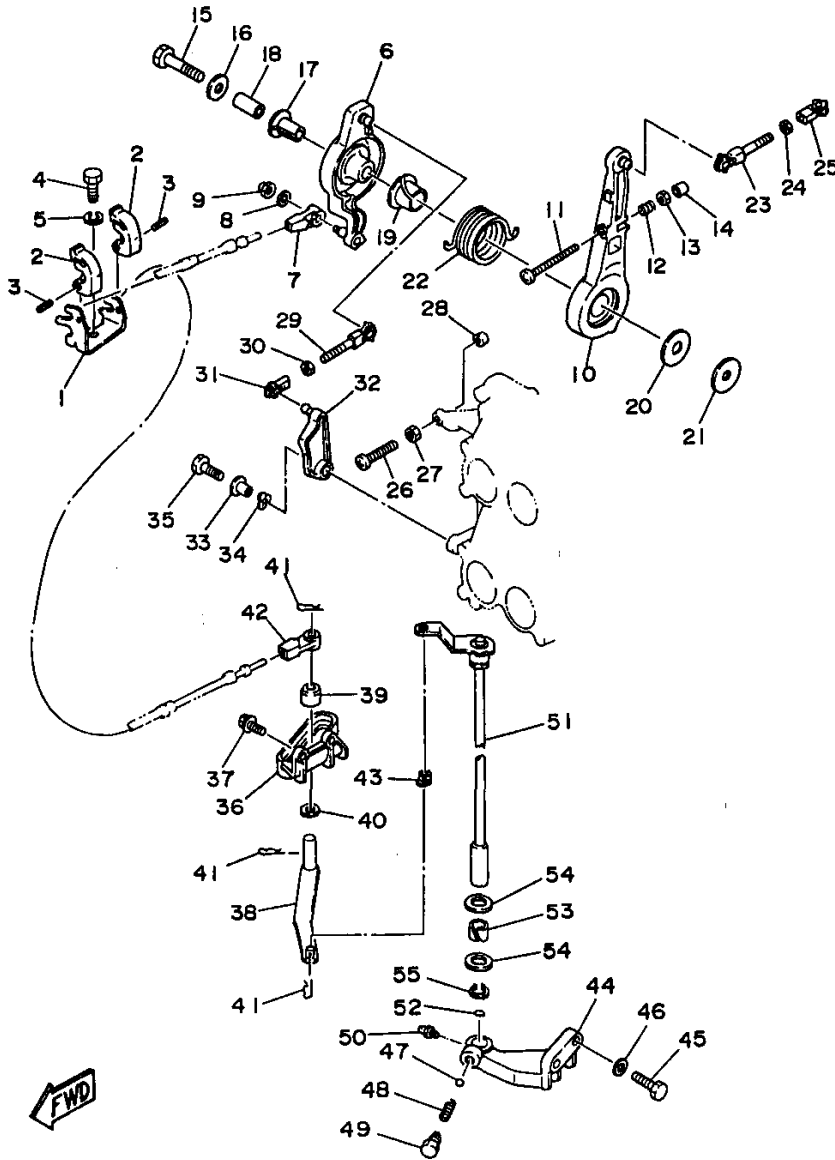

115TJRV 1997 / CONTROL

©2014 Yamaha Motor Corporation, U.S.A. All rights reserved.

Part List

115TJRV 1997 / CONTROL

REF - NO	PART NUMBER	PART NAME	QUANTITY	REMARKS
1	6E5-48531-00-00	BRACKET, REMOTE CONTROL 1	1	
2	6E5-48538-00-00	CLAMP, CABLE	2	
3	91690-30012-00	.PIN, SPRING	2	
4	97095-08020-00	BOLT	1	
5	92990-08100-00	WASHER, SPRING	1	
6	6E5-41632-02-94	LEVER, MAGNETO CONTROL	1	
7	6E5-48344-00-00	CABLE END, REMOTE CONTROL	1	
8	92990-06200-00	WASHER, PLAIN	1	
9	90185-06M07-00	NUT, SELF-LOCKING	1	
10	6E5-41631-01-94	LEVER, MAGNETO CONTROL	1	
11	90157-06M11-00	SCREW, PAN HEAD	1	
12	90501-16M12-00	SPRING, COMPRESSION	1	
13	95380-06600-00	NUT, HEXAGON	1	
14	688-44194-00-00	CAP	1	
15	97013-08045-00	BOLT	1	
16	90201-08M54-00	WASHER, PLATE	1	
17	90386-12089-00	BUSH	1	
18	90387-08M16-00	COLLAR	1	
19	90386-22M13-00	BUSH	1	
20	90202-12092-00	WASHER, PLATE	1	
21	90201-08M13-00	WASHER, PLATE	1	
22	90508-29M12-00	SPRING, TORSION	1	
23	6E5-41636-01-00	ROD, MAGNETO CONTROL	1	
24	95380-05600-00	NUT	1	
25	6H1-41237-00-00	JOINT, LINK	1	
26	90157-06M11-00	SCREW, PAN HEAD	1	
27	95380-06600-00	NUT, HEXAGON	1	
28	688-44194-00-00	CAP	1	
29	688-41636-00-00	ROD, MAGNETO CONTROL	1	
30	95380-05600-00	NUT	1	
31	6H1-41237-00-00	JOINT, LINK	1	
32	6E5-41213-00-00	CAM, ACCEL.	1	
33	90387-06M29-00	COLLAR	1	
34	90206-10M04-00	WASHER, WAVE	1	
35	97095-06025-00	BOLT	1	
36	6E5-44117-00-94	BRACKET	1	
37	97595-06520-00	BOLT, WITH WASHER	2	
38	6E5-44121-01-00	LEVER, SHIFT ROD	1	
39	6E5-44122-00-00	BUSHING, SHIFT ROD LEVER	1	
40	90202-08M20-00	WASHER, PLATE	1	
41	90468-18008-00	CLIP	3	
42	6E5-48344-00-00	CABLE END, REMOTE CONTROL	1	
43	90386-06M12-00	BUSH	1	
44	6E5-44118-01-94	BRACKET	1	
45	97013-08030-00	BOLT	2	
46	92990-08600-00	..WASHER, PLATE	2	
47	93501-04M02-00	BALL	1	
48	90501-12082-00	SPRING, COMPRESSION	1	
49	648-42715-00-00	BUSHING	1	
50	93700-06M03-00	NIPPLE, GREASE	1	
51	6E5-44120-03-00	HANDLE GEAR SHIFT ASSY	1	UR LONG