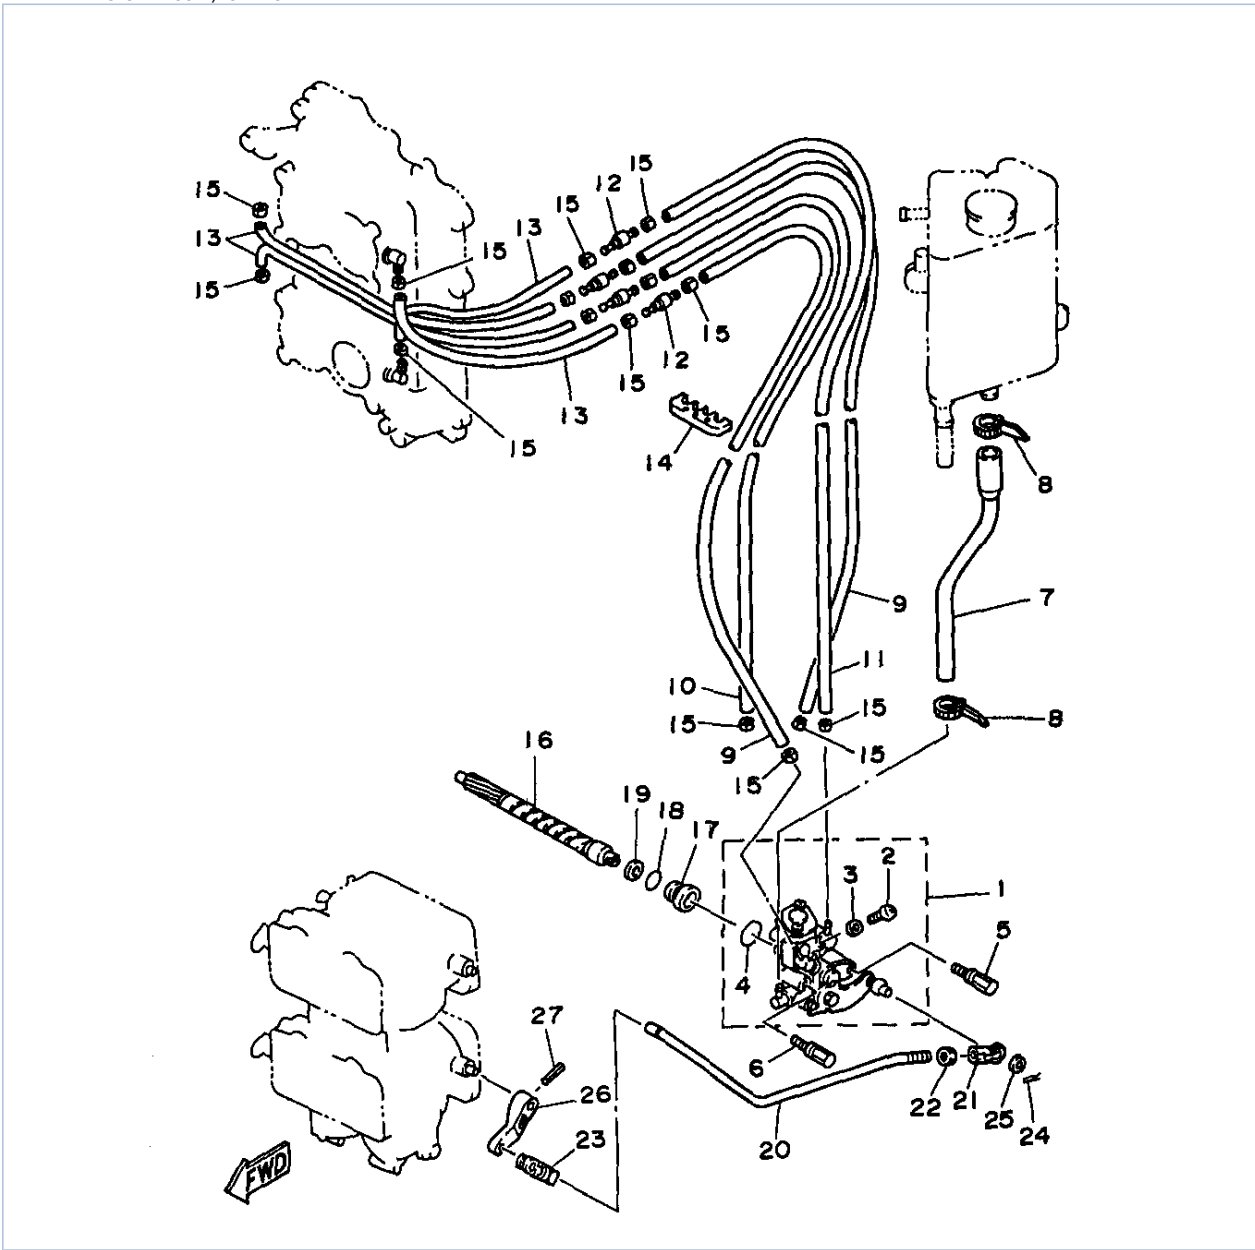

115TJRV 1997 / OIL PUMP

©2014 Yamaha Motor Corporation, U.S.A. All rights reserved.

Part List

115TJRV 1997 / OIL PUMP

REF - NO	PART NUMBER	PART NAME	QUANTITY	REMARKS
1	6N7-13200-00-00	OIL INJECTION PUMP ASSY	1	UR 130/L130
1	6N6-13200-00-00	OIL INJECTION PUMP ASSY	1	UR 115
2	716-24444-00-00	.PLUG, DRAIN	1	
3	1YU-13187-00-00	.GASKET, BREATHER BOLT	1	
4	93210-19MA7-00	.O-RING	1	
5	90109-06M40-00	BOLT	1	
6	90109-06M39-00	BOLT	1	
7	6N7-13416-00-00	PIPE, OIL 1	1	
8	90465-11M10-00	CLAMP	2	
9	90445-07M89-00	HOSE (L310)	2	
10	90445-07M02-00	HOSE (L167)	1	
11	90445-07M72-00	HOSE (L250)	1	
12	6R3-13183-10-00	VALVE, CHECK	4	
13	90445-07M87-00	HOSE (L110)	4	
14	90464-07M06-00	CLAMP	1	
15	90468-07M02-00	CLIP	16	
16	6R3-11537-00-00	GEAR, DRIVEN	1	
17	6R3-13117-00-00	COLLAR, DISTANCE	1	
18	93210-13595-00	O-RING	1	
19	90202-08M44-00	WASHER, PLATE	1	
20	6R3-41241-00-00	ROD, LINK	1	
21	6H1-41237-00-00	JOINT, LINK	1	
22	95380-05600-00	NUT	1	
23	6R5-41237-00-00	JOINT, LINK	1	
24	90468-05M03-00	CLIP	1	
25	90202-05088-00	WASHER, PLATE	1	
26	6E5-14276-01-00	LEVER	1	
27	91690-30016-00	PIN, SPRING	1	

Part Notes

115TJRV 1997 / OIL PUMP

PART NUMBER	NOTE TEXT
6H1-41237-00-00	OEM: This part number is among the Top 100 Most Popular Marine Maintenance Parts as of March 2014.

©2014 Yamaha Motor Corporation, U.S.A. All rights reserved.