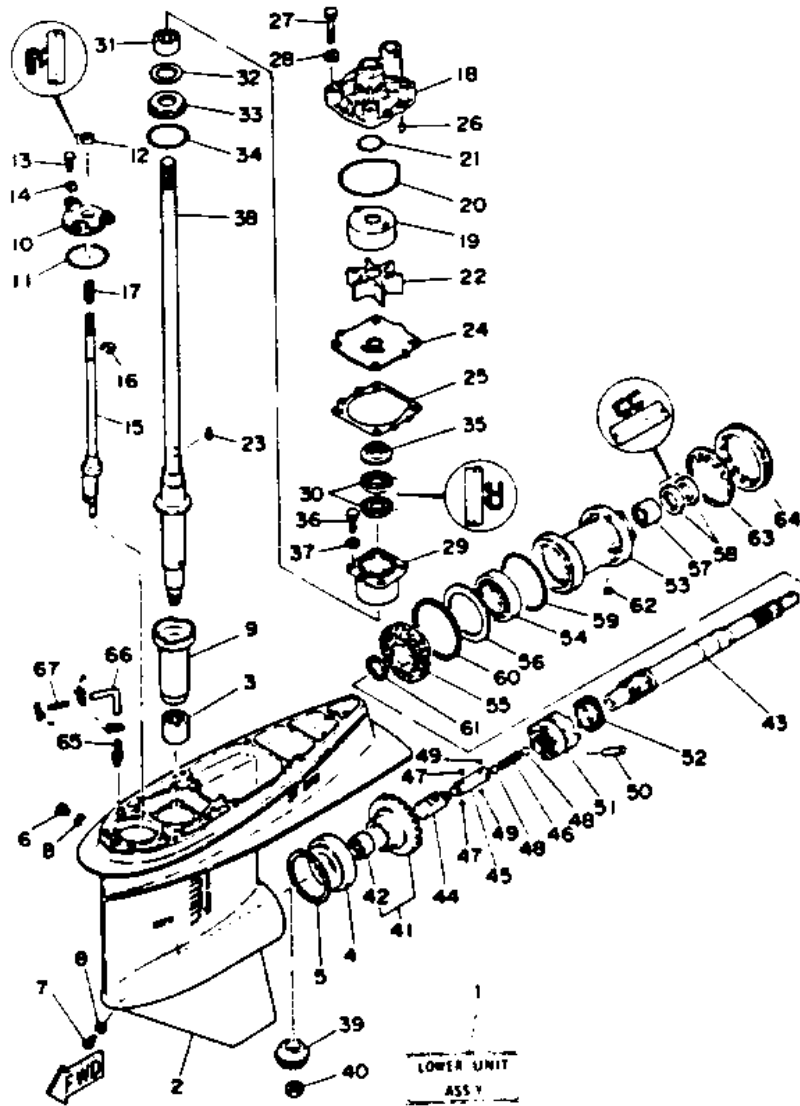

115TXRQ 1992 / LOWER DRIVE 1

©2014 Yamaha Motor Corporation, U.S.A. All rights reserved.

Part List

115TXRQ 1992 / LOWER DRIVE 1

REF - NO	PART NUMBER	PART NAME	QUANTITY	REMARKS
1	61U-45300-20-EK	LOWER UNIT ASSY (REF. 2~67) (6E5-45300-22-EK)	1	UR ULTRA LONG
1	61U-45300-10-EK	LOWER UNIT ASSY (REF. 2~67) (6E5-45300-13-EK)	1	UR LONG
2	6E5-45301-02-EK	LOWER CASING	1	
3	93315-628U9-00	BEARING	1	
4	93332-000U7-00	BEARING	1	
5	6E5-45567-01-30	SHIM (T:0.30MM)	1	UR
5	6E5-45567-01-12	SHIM (T:0.12MM)	1	UR
5	6E5-45567-01-50	SHIM (T:0.50MM)	1	UR
5	6E5-45567-01-40	SHIM (T:0.40MM)	1	UR
5	6E5-45567-01-18	SHIM (T:0.18MM)	1	UR
5	6E5-45567-01-10	SHIM (T:0.10MM)	1	UR
5	6E5-45567-01-15	SHIM (T:0.15MM)	1	UR
6	90340-08M04-00	PLUG, STRAIGHT SCREW	1	
7	688-45341-00-00	PLUG, DRAIN	1	
8	90430-08020-00	.GASKET	2	
9	6E5-45536-00-00	SLEEVE, DRIVE SHAFT	1	
10	6E5-45321-00-00	PLATE	1	
11	93210-58677-00	O-RING	1	
12	93106-09014-00	.OIL SEAL	1	
13	97395-06020-00	BOLT, HEXAGON	3	
14	90209-06M04-00	WASHER	3	
15	6E5-44150-01-00	SHIFT CAM ASSEMBLY	1	
16	99001-08600-00	CIRCLIP	1	
17	90501-11M10-00	SPRING, COMPRESSION	1	
18	6E5-44311-00-00	HOUSING, WATER PUMP	1	
19	6E5-44322-00-00	INSERT, CARTRIDGE	1	
20	93210-86M38-00	.O-RING	1	
21	93210-37M67-00	O-RING	1	
22	6E5-44352-00-00	IMPELLER	1	
23	90280-04M05-00	.KEY, WOODRUFF	1	
24	6E5-44323-00-00	OUTER PLATE, CARTRIDGE	1	
25	6E5-44315-A0-00	.GASKET, WATER PUMP	1	
26	93606-12019-00	.PIN, DOWEL	2	
27	97395-08045-00	BOLT	4	
28	90209-08M02-00	WASHER	4	
29	6E5-45331-00-94	HOUSING, BEARING	1	
30	93101-28M16-00	.OIL SEAL	2	
31	93317-330U2-00	BEARING	1	
32	6E5-45587-01-12	SHIM (T:0.12MM)	1	UR
32	6E5-45587-01-30	SHIM (T:0.30MM)	1	UR
32	6E5-45587-01-50	SHIM (T:0.50MM)	1	UR
32	6E5-45587-01-10	SHIM (T:0.10MM)	1	UR
32	6E5-45587-01-15	SHIM (T:0.15MM)	1	UR
32	6E5-45587-01-18	SHIM (T:0.18MM)	1	UR
32	6E5-45587-01-40	SHIM (T:0.40MM)	1	UR
33	93341-930U0-00	BEARING, THRUST	1	
34	93210-54534-00	O-RING	1	
35	6E5-45344-00-00	COVER, OIL SEAL	1	
36	97395-08025-00	BOLT	4	
37	92990-08600-00	..WASHER, PLATE	4	
38	6E5-45501-01-00	DRIVE SHAFT COMP.	1	UR LONG
38	6E5-45501-20-00	DRIVE SHAFT COMP	1	UR ULTRA LONG