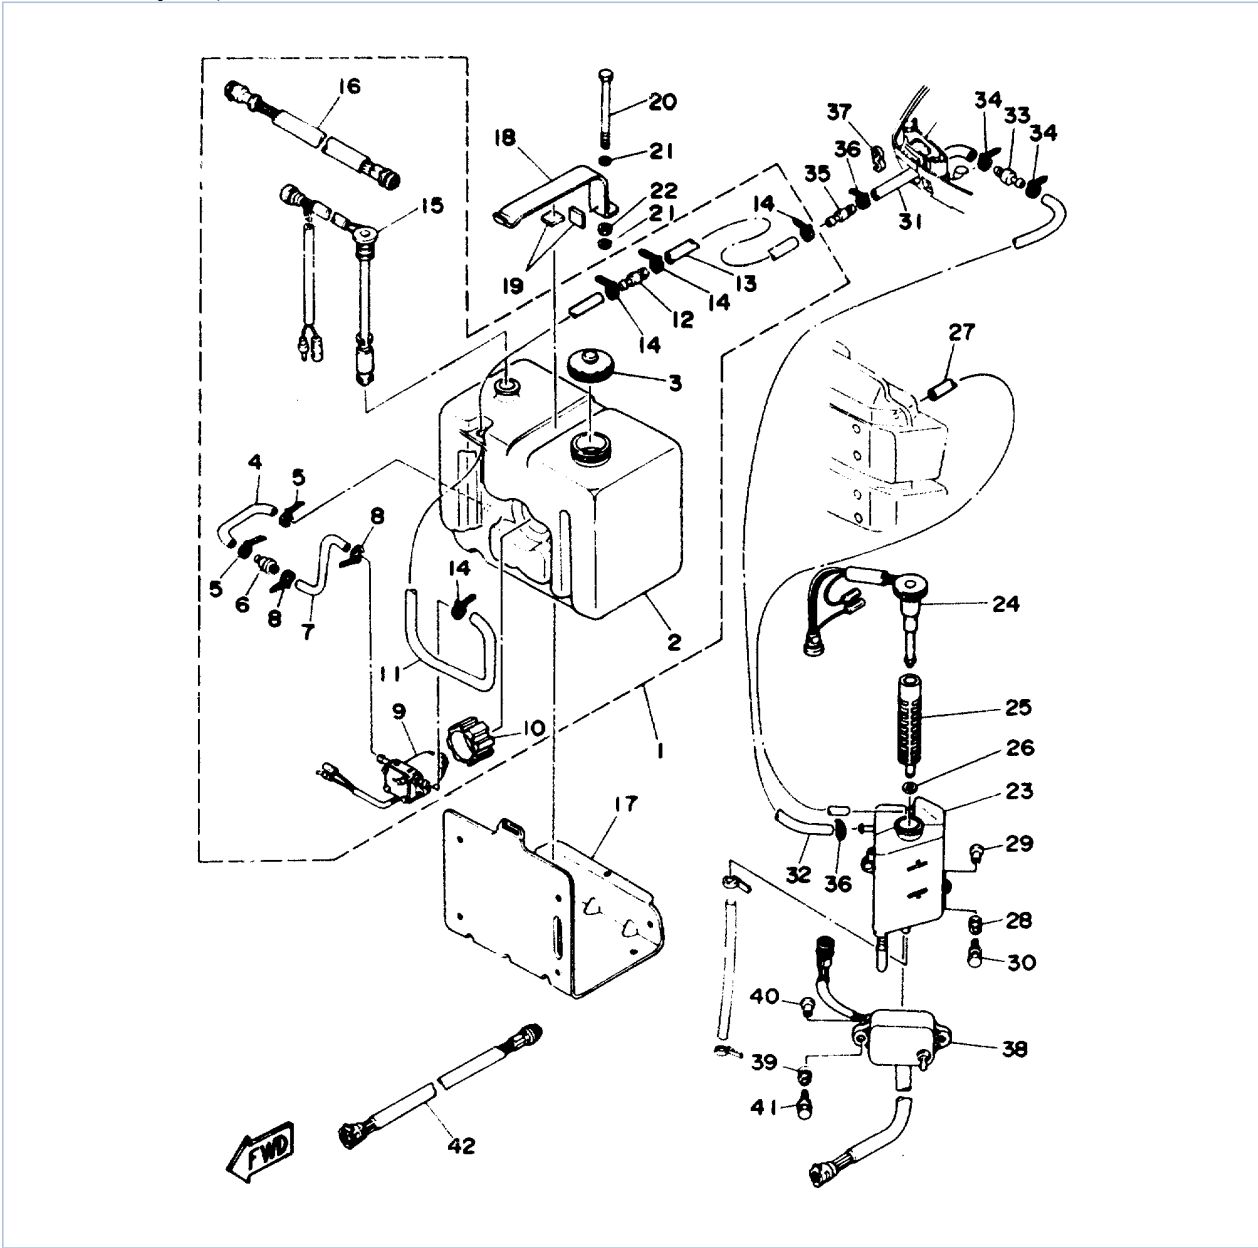

115TXRQ 1992 / OIL TANK

©2014 Yamaha Motor Corporation, U.S.A. All rights reserved.

Part List

115TXRQ 1992 / OIL TANK

REF - NO	PART NUMBER	PART NAME	QUANTITY	REMARKS
1	6E5-21708-05-00	OIL TANK SUB-ASSY	1	
2	6E5-21733-02-00	.SUB TANK, OIL (105L)	1	
3	6E5-21770-03-00	.OIL TANK CAP ASSY	1	
4	6E5-24322-00-00	.PIPE 11	1	
5	90465-11M10-00	.CLAMP	2	
6	646-24251-02-00	.STRAINER 1	1	
7	6E5-24319-01-00	.PIPE, OIL	1	
8	90465-11M10-00	.CLAMP	2	
9	6E5-81900-01-00	.OIL FEED PUMP ASSY	1	
10	6E5-81922-00-00	.GROMMET	1	
11	6E5-24321-01-00	.PIPE 10	1	
12	6E5-24379-00-00	.PIPE, JOINT 4	1	
13	90445-11M81-00	.HOSE (L3000)	1	
14	90465-11M10-00	.CLAMP	4	
15	6E5-85720-02-00	.OIL LEVEL GAUGE ASSY	1	
16	6N7-85721-00-00	WIRE, LEAD	1	
16	6E5-85721-10-00	.WIRE LEAD	1	
17	6E5-21734-01-33	HOLDER, OIL SUB TANK	1	
18	6E5-21798-01-33	BRACKET, DAMPER	1	
19	6E5-21746-00-00	DAMPER	2	
20	97380-06100-00	BOLT, HEXAGON (91201-06100)	1	
21	92990-06600-00	WASHER, PLATE	2	
22	95380-06600-00	NUT, HEXAGON	1	
23	6E5-21750-04-00	OIL TANK ASSY (6E5-21750-03-00)	1	
24	6G7-85730-03-00	OIL LEVEL GAUGE ASSY	1	
25	6E5-13411-00-00	STRAINER, OIL	1	
26	6E5-13414-00-00	GASKET, STRAINER COVER	1	
27	90445-05M02-00	HOSE (L380)	1	
28	6A0-82317-00-00	DAMPER, IGNITION COIL	3	
29	624-42542-00-00	PIPE	3	
30	90119-06M65-00	BOLT, WITH WASHER	3	
31	6R3-24323-10-00	PIPE 12	1	
32	90445-12M02-00	HOSE (LONG)	1	
32	90445-12M05-00	HOSE	1	
33	6E5-24379-00-00	PIPE, JOINT 4	1	
34	90465-11M10-00	CLAMP	2	
35	6E5-24379-00-00	PIPE, JOINT 4	1	
36	90465-11M10-00	CLAMP	2	
37	90464-13M34-00	CLAMP	1	
38	6E5-85740-02-00	CONTROL UNIT ASSY	1	
39	6A0-82317-00-00	DAMPER, IGNITION COIL	2	
40	624-42542-00-00	PIPE	2	
41	90119-06M65-00	BOLT, WITH WASHER	2	
42	6E5-82521-03-00	WIRE, LEAD	1	
42	6N7-82521-00-00	WIRE, LEAD	1	

Part Notes

115TXRQ 1992 / OIL TANK

PART NUMBER	NOTE TEXT
646-24251-02-00	OEM: This part number is among the Top 100 Most Popular Marine Maintenance Parts as of March 2014.
6E5-81900-01-00	OEM: This part number is among the Top 100 Most Popular Marine Maintenance Parts as of March 2014.