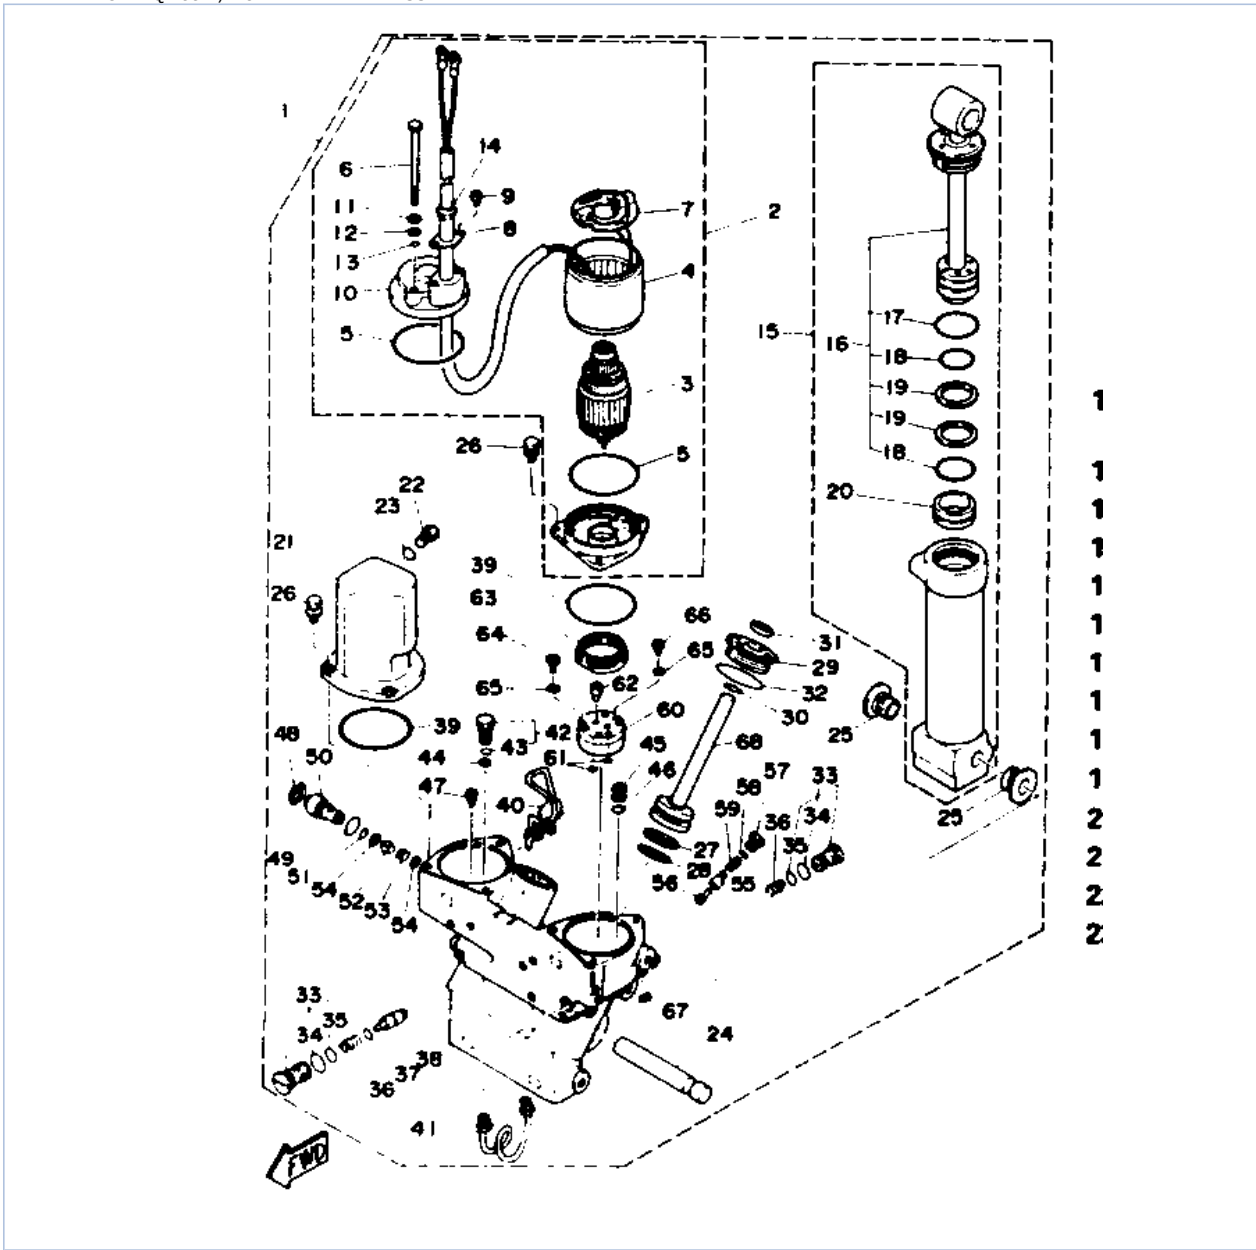

115TXRQ 1992 / POWER TRIM TILT ASSEMBLY 1

©2014 Yamaha Motor Corporation, U.S.A. All rights reserved.

Part List

115TXRQ 1992 / POWER TRIM TILT ASSEMBLY 1

REF - NO	PART NUMBER	PART NAME	QUANTITY	REMARKS
1	6G5-43800-05-EK	PWR.TRIM&TILT ASSEMBLY	1	
2	6G5-43880-02-00	.MOTOR ASSEMBLY	1	
3	6G5-43805-01-00	..ARMATURE ASSEMBLY	1	
4	6G5-43804-00-00	..STATOR ASSY	1	
5	6G5-43865-00-00	..O-RING	2	
6	6G5-43887-00-00	..BOLT, THROUGH	2	
7	6G5-43806-00-00	..BRUSH, HOLDER ASSY	1	
8	6G5-43899-00-00	..PLATE, STOPPER	1	
9	6G5-43886-00-00	..BOLT	2	
10	6G5-43884-00-00	..FRAME, COMMUTATOR END	1	
11	6G5-43893-00-00	..WASHER	2	
12	6G5-43889-10-00	..PLATE SEAT	2	
13	6G5-43867-00-00	..O-RING	2	
14	6G5-43885-00-00	..GROMMET	1	
15	6G5-4380E-01-00	.TILT CYLINDER ASSEMBLY	1	
16	6G5-43810-00-00	..PISTON SUB ASSEMBLY	1	
17	6E5-43861-00-00	..O-RING	1	
18	6G5-43862-00-00	..O-RING	2	
19	6E5-43872-00-00	..RING, BACK UP	2	
20	6E5-43814-02-00	..PISTON, FREE	1	
21	6G5-43828-00-00	.BODY, RESERVOIR	1	
22	6E5-43829-00-00	.PLUG, RESERVOIR	1	
23	6E5-43863-00-00	.O-RING	1	
24	6G5-43818-00-00	.PIN, LOWER SHOCK MOUNT	1	
25	90386-18M14-00	.BUSH	2	
26	90119-06M42-00	.BOLT, WITH WASHER	6	
27	6G5-43874-00-00	.RING, BACK UP	2	
28	6G5-43864-00-00	.O-RING	2	
29	6G5-43821-01-00	.SCREW, TRIM CYLINDER END (6G5-43821-00-00)	2	
30	6E5-43865-00-00	.O-RING	2	
31	6E5-43822-01-00	.SEAL, TRIM DUST	2	
32	6G5-43861-00-00	.O-RING	2	
33	6G5-43802-01-00	.VALVE SUB ASSY	2	
34	6E5-43866-00-00	..O-RING	1	
35	6E5-43867-00-00	..O-RING	1	
36	6G5-43894-00-00	.SPRING, SHUTTLE RETURN	2	
37	6E5-43868-00-00	.O-RING	1	
38	6G5-43841-00-00	.PISTON, SHUTTLE	1	
39	6E5-43869-00-00	.O-RING	2	
40	6G5-43835-00-00	.PIPE	1	
41	6G5-43833-00-00	.PIPE	1	
42	6G5-43809-01-00	.SEAT, VALVE COMP 2	1	
43	6E5-43896-00-00	..O-RING	1	
44	6G5-43816-00-00	.FILTER 1	1	
45	6G5-43808-02-00	.SEAT VALVE COMP 1	1	
46	6E5-43883-00-00	.O-RING	1	
47	6G5-43803-00-00	.CASE VALVE COMP	1	
48	6H1-43875-00-00	.RING, SNAP	1	
49	93210-18M75-00	.O-RING	1	
50	6G5-43845-00-00	.SCREW, MANUAL RELEASE	1	
51	93210-10M74-00	.O-RING	1	
52	6E5-4382A-00-00	.ADAPTER 1	1	
53	6E5-43854-01-00	.SPRING, MANUAL RELEASE	1