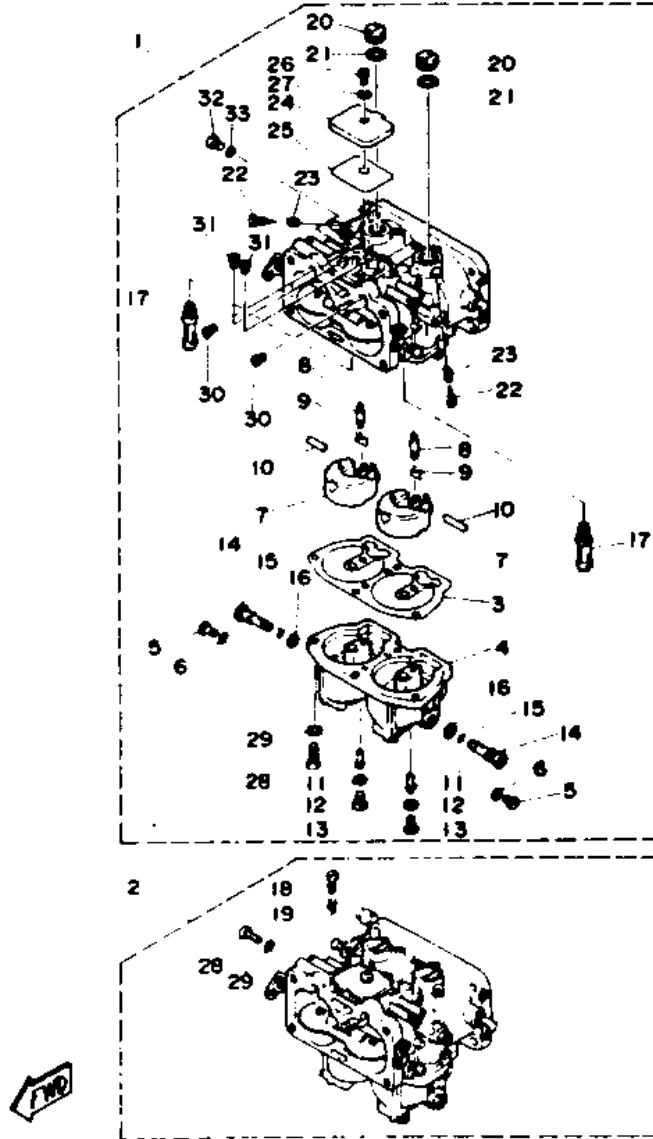

115TXRQ 1992 / CARBURETOR

©2014 Yamaha Motor Corporation, U.S.A. All rights reserved.

Part List

115TXRQ 1992 / CARBURETOR

REF - NO	PART NUMBER	PART NAME	QUANTITY	REMARKS
1	6E5-14301-13-00	CARBURETOR ASSEMBLY 1	1	UR 115 MODEL
1	6L1-14301-01-00	CARBURETOR ASSEMBLY 1	1	UR 130 MODEL
2	6L1-14302-01-00	CARBURETOR ASSEMBLY 2	1	UR 130 MODEL
2	6E5-14302-13-00	CARBURETOR ASSEMBLY 2	1	UR 115 MODEL
3	6E5-14384-03-00	.GASKET, FLOAT CHAMBER	2	
4	6E5-14381-03-00	.BODY, FLOAT CHAMBER	2	
5	6E5-14383-01-00	.SCREW, DRAIN	4	
6	6J8-14995-00-00	.GASKET	4	
7	6E5-14385-02-00	.FLOAT	4	
8	6E5-14546-00-00	.VALVE, NEEDLE	4	
9	6E5-14159-00-00	.CLIP	4	
10	6E5-14386-02-00	.PIN, FLOAT	4	
11	6E5-1492F-40-00	.JET, AIR SLOW (#80)	3	UR 130 MODEL
11	6E5-1492F-39-00	.JET, AIR SLOW (#78)	4	UR 115 MODEL
12	6E5-14397-00-00	.O-RING	4	
13	6E5-14394-00-00	.PLUG, SLOW JET	4	
14	6E5-1492E-90-00	.JET, MAIN (#180)	4	
15	6E5-14997-00-00	.O-RING	4	
16	6E5-14398-01-00	.GASKET	4	
17	6E5-1492A-00-00	.NOZZLE, MAIN	4	
18	6E5-14321-00-00	.SCREW, THROTTLE	1	
19	6J8-14334-00-00	.SPRING, THROTTLE	1	
20	6E5-14328-01-00	.PLUG	4	
21	6E5-14979-00-00	.GASKET	4	
22	6E5-14323-03-00	.SCREW, AIR ADJUSTING	4	
23	6E5-14223-00-00	.SPRING, AIR ADJUSTING	4	
24	6E5-14527-01-00	.PLATE	2	
25	6E5-14959-01-00	.GASKET	2	
26	97980-05108-00	.SCREW, WITH WASHER	2	
27	92990-05100-00	.WASHER, SPRING	2	
28	98580-05016-00	.SCREW, PAN HEAD	9	
29	92990-05100-00	.WASHER, SPRING	9	
30	61A-1492H-12-00	.JET, SLOW AIR BLEED (#60)	4	
31	61A-1492G-58-00	.JET, MAIN AIR BLEED	4	UR 115 MODEL
31	61A-1492G-44-00	.JET, MAIN AIR BLEED	4	UR 130 MODEL
32	6E5-14324-00-00	.SCREW, FLAT HEAD	2	
33	6J8-14995-00-00	.GASKET	2