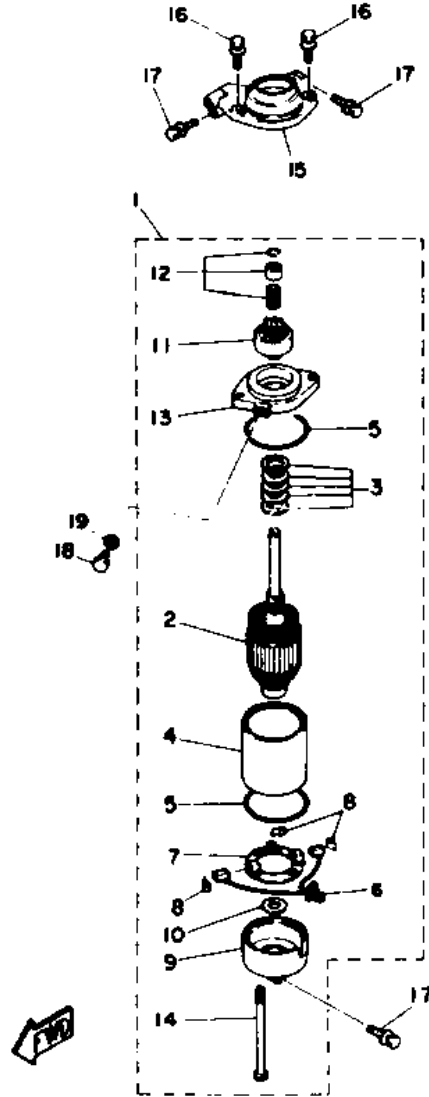

115TXRQ 1992 / ELECTRIC MOTOR

©2014 Yamaha Motor Corporation, U.S.A. All rights reserved.

Part List

115TXRQ 1992 / ELECTRIC MOTOR

REF - NO	PART NUMBER	PART NAME	QUANTITY	REMARKS
1	6E5-81800-12-00	STARTER MOTOR ASSY	1	
2	6E5-81850-11-00	.ARMATURE ASSY	1	
3	6E5-81809-10-00	.WASHER KIT	1	
4	6E5-81810-10-00	.STATOR ASSY	1	
5	6E5-81847-10-00	.O-RING	2	
6	6E5-81801-10-00	.BRUSH SET	1	
7	6E5-81840-10-00	.BRUSH HOLDER ASSY	1	
8	6E5-81813-10-00	.SPRING, BRUSH	3	
9	6E5-81820-11-00	.REAR BRACKET ASSY	1	
10	6E5-81824-00-00	.WASHER 2	1	
11	6E5-81807-11-00	.GEAR ASSY, STARTING MOTOR	1	
12	61H-81857-00-00	.RETAINER	1	
13	6E5-81830-10-00	.FRONT BRACKET ASSY	1	
14	6E5-81826-10-00	.BOLT	2	
15	6R3-81822-00-94	BRACKET, STARTING MOTOR	1	
16	90119-08M76-00	BOLT, WITH WASHER	2	
17	90119-08M77-00	BOLT, WITH WASHER	3	
18	97395-08016-00	BOLT	1	
19	92990-08600-00	..WASHER, PLATE	1