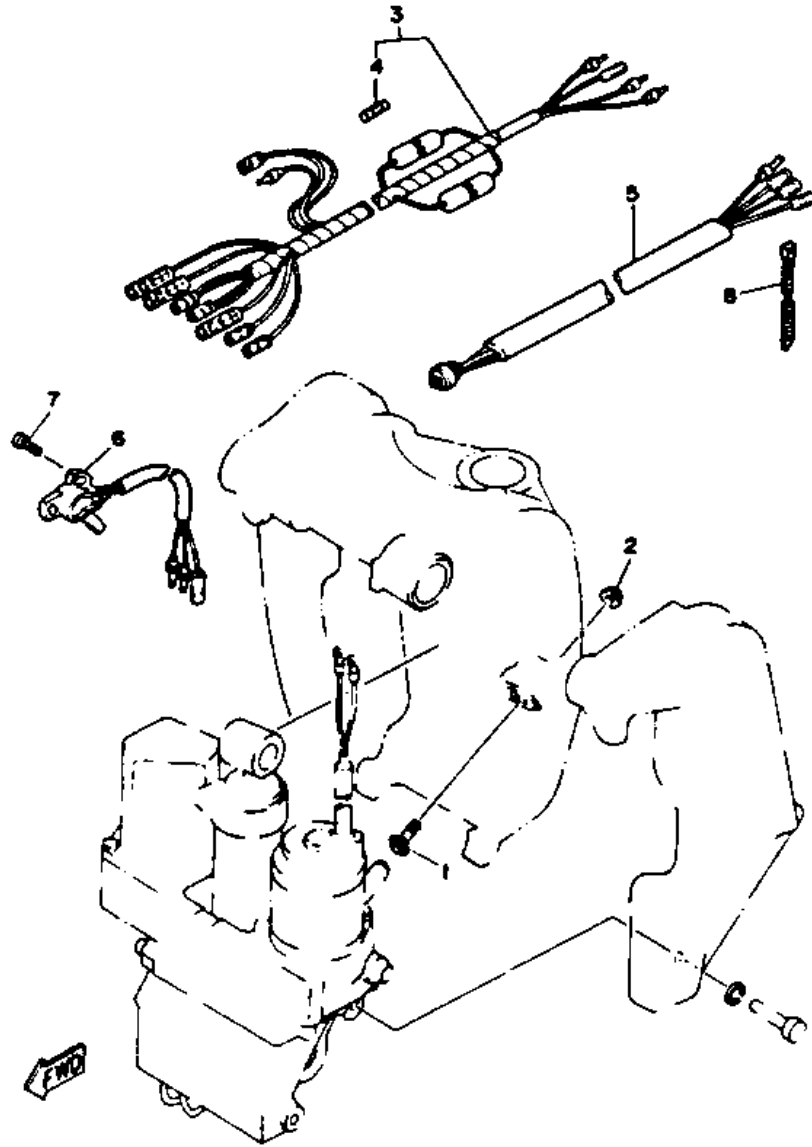

115TXRQ 1992 / BRACKET 2

©2014 Yamaha Motor Corporation, U.S.A. All rights reserved.

Part List

115TXRQ 1992 / BRACKET 2

REF - NO	PART NUMBER	PART NAME	QUANTITY	REMARKS
1	6G5-43376-00-00	BOLT, THRUST RECEIVER	2	
2	95780-10300-00	NUT, FLANGE	2	
3	6Y5-83553-M0-00	WIRE, LEAD (L=2.5M)	1	
4	1E6-82151-00-00	.FUSE (10A)	2	
5	6E5-82553-10-00	EXTENSION, WIRE HARNESS	1	
6	6R3-83672-01-00	TRIM SENDER	1	
7	98580-06016-00	SCREW, PAN HEAD	2	
8	90465-11M10-00	CLAMP	3