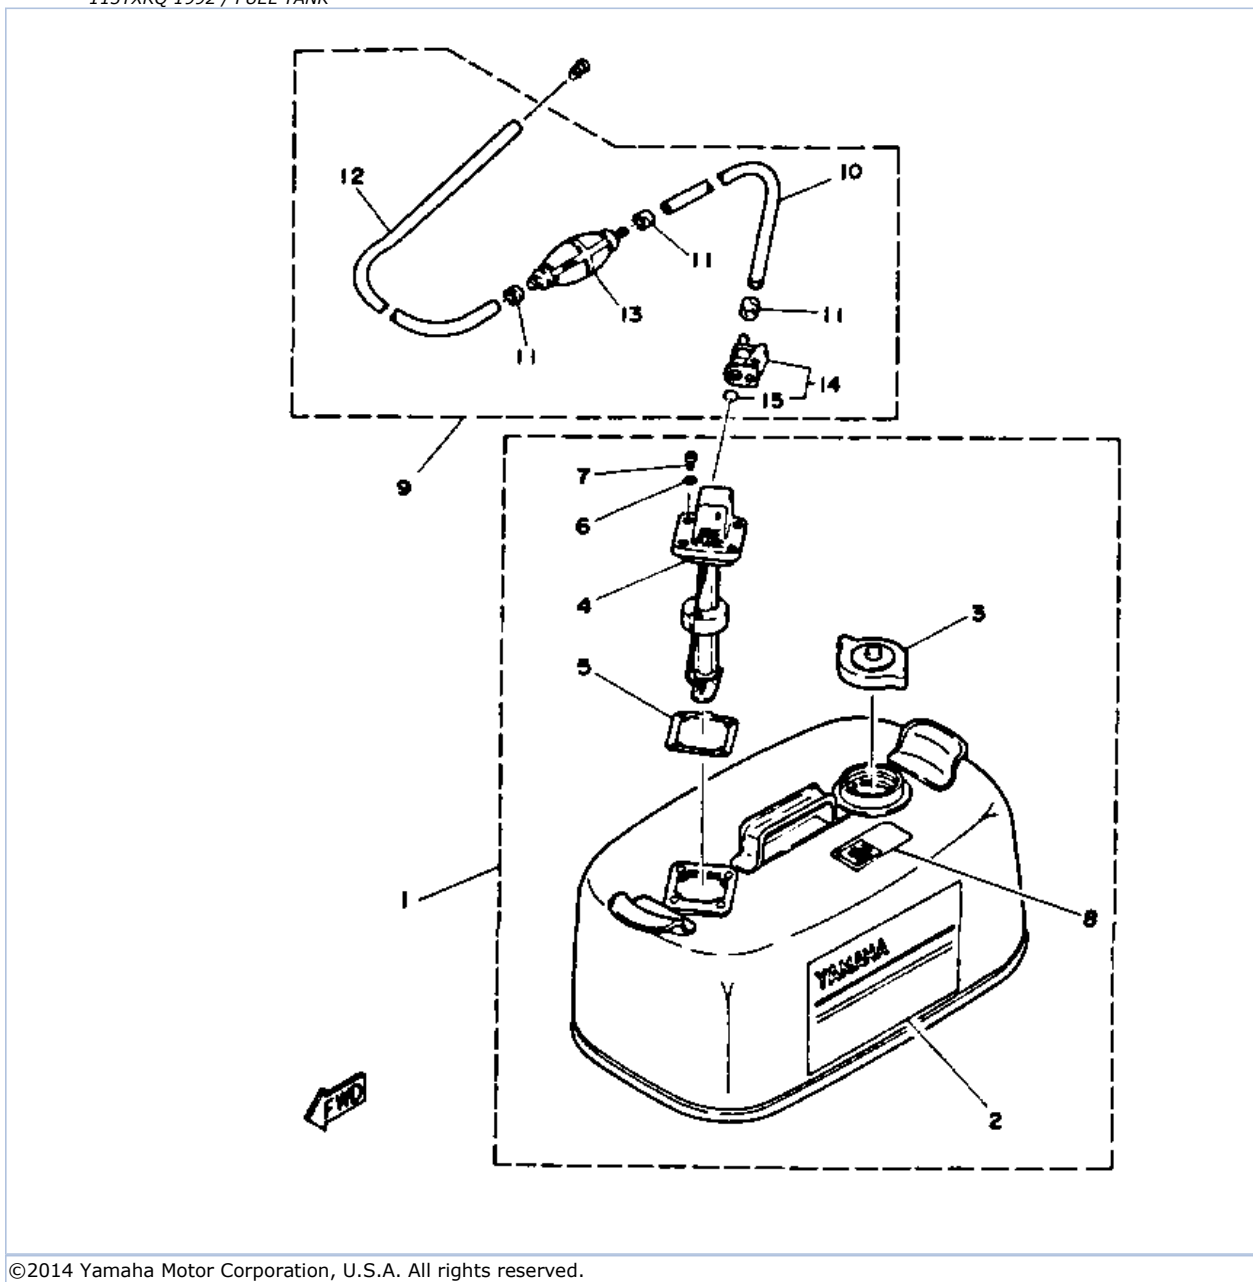

115TXRQ 1992 / FUEL TANK

©2014 Yamaha Motor Corporation, U.S.A. All rights reserved.

Part List

115TXRQ 1992 / FUEL TANK

REF - NO	PART NUMBER	PART NAME	QUANTITY	REMARKS
1	6Y1-W2420-42-24	FUEL TANK ASSEMBLY	1	
2	6Y1-24244-20-00	.GRAPHIC, SIDE	1	
3	6Y1-24610-00-00	.CAP ASSEMBLY	1	
4	6Y1-24260-02-00	.FUEL METER ASSEMBLY	1	
5	6Y1-24268-00-00	.GASKET, FUEL METER	1	
6	6Y1-24329-00-00	.SEAL	4	
7	98586-05016-00	.SCREW, PAN HEAD	4	
8	6Y1-24256-50-00	.GRAPHIC, FUEL TANK	1	
9	6Y2-24306-40-00	FUEL PIPE COMP. 1	1	
10	90445-13M01-00	.HOSE (L2050)	1	
11	6E5-24351-51-00	.BAND 1	3	
12	90445-13M35-00	.HOSE (L250)	1	
13	6Y2-24360-51-00	.PRIMER PUMP ASSY	1	
14	6Y2-24305-02-00	.FUEL PIPE JOINT COMP 2	1	
15	93210-08287-00	..O-RING	1