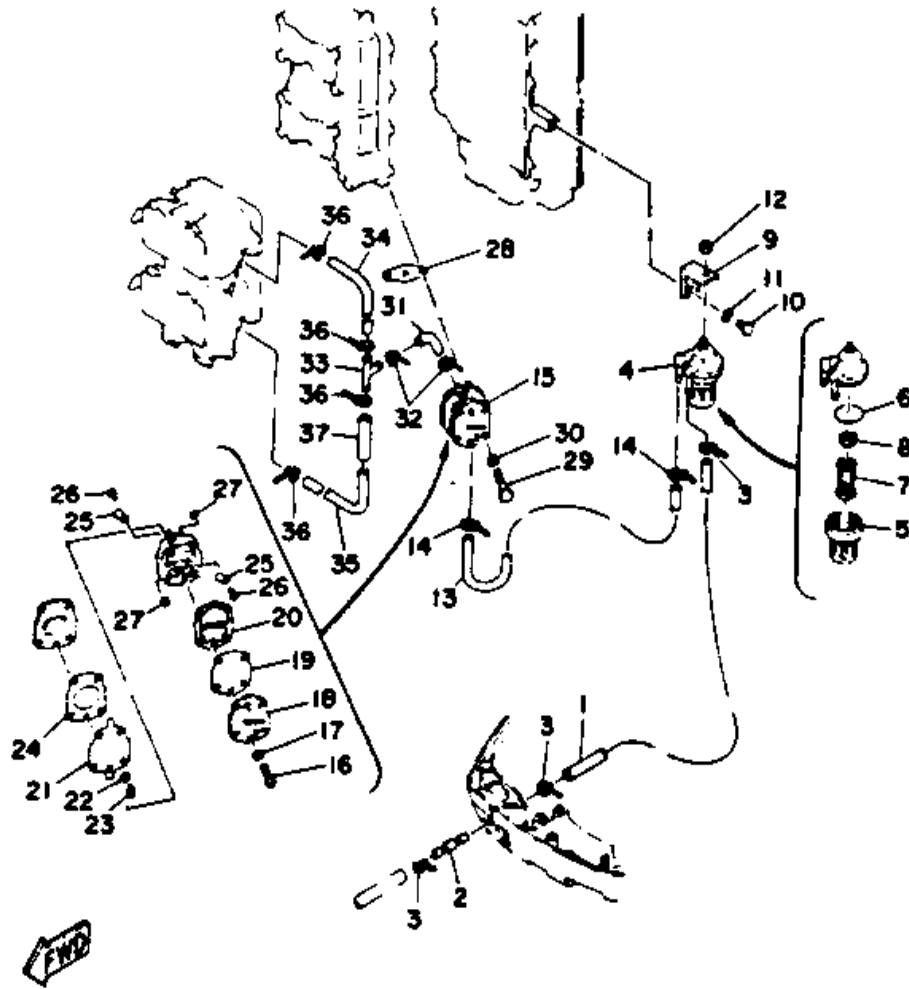

115TXRQ 1992 / FUEL SYSTEM

©2014 Yamaha Motor Corporation, U.S.A. All rights reserved.

Part List

115TXRQ 1992 / FUEL SYSTEM

REF - NO	PART NUMBER	PART NAME	QUANTITY	REMARKS
1	6N7-24313-00-00	PIPE 3	1	
2	6R3-24377-00-00	PIPE, JOINT 2	1	
3	90465-11M10-00	CLAMP	3	
4	6E5-24560-00-00	FILTER ASSY	1	
5	655-24521-01-00	.CUP, FILTER	1	
6	93210-37M25-00	.O-RING	1	
7	6F5-24563-00-00	.ELEMENT, FILTER	1	
8	655-24564-00-00	.GASKET	1	
9	6E5-24566-00-00	BRACKET, FILTER	1	
10	97313-06014-00	BOLT, HEXAGON	1	
11	92995-06100-00	WASHER, SPRING	1	
12	95380-08600-00	NUT	1	
13	6E5-24314-01-00	PIPE 4	1	
14	90465-11M10-00	CLAMP	2	
15	6E5-24410-03-00	FUEL PUMP ASSY	1	
16	98580-05035-00	.SCREW, PAN HEAD	3	
17	92990-05600-00	.WASHER, PLATE	3	
18	6E5-24413-00-00	.BODY 2	1	
19	6E5-24471-00-00	.DIAPHRAGM	1	
20	6E5-24435-00-00	.GASKET, BODY 2	1	
21	6E5-24411-00-00	.DIAPHRAGM	1	
22	648-24424-00-00	.SEAT, SPRING	1	
23	6E5-24423-00-00	.SPRING, DIAPHRAGM	1	
24	6E5-24434-02-00	.GASKET, BODY	1	
25	6A0-24421-01-00	.VALVE, CHECK	4	
26	6A0-14325-00-00	.SCREW, PAN HEAD	4	
27	95380-03600-00	.NUT	4	
28	650-24431-A0-00	GASKET, FUEL PUMP 1	1	
29	97395-06050-00	BOLT	2	
30	92990-06600-00	WASHER, PLATE	2	
31	6G5-24316-10-00	PIPE 6	1	
32	90465-11M10-00	CLAMP	2	
33	6E5-24376-10-00	PIPE, JOINT 1	1	
34	6G5-24318-10-00	PIPE, OVERFLOW	1	
35	6G5-24319-10-00	PIPE, OIL	1	
36	90465-11M10-00	CLAMP	4	
37	90446-15M07-00	HOSE (L60)	1	

Part Notes

115TXRQ 1992 / FUEL SYSTEM

PART NUMBER	NOTE TEXT
6E5-24410-03-00	OEM: This part number is among the Top 100 Most Popular Marine Maintenance Parts as of March 2014.
650-24431-A0-00	OEM: This part number is among the Top 100 Most Popular Marine Maintenance Parts as of March 2014.
92990-06600-00	OEM: This part number is among the Top 100 Most Popular Marine Maintenance Parts as of March 2014.

©2014 Yamaha Motor Corporation, U.S.A. All rights reserved.