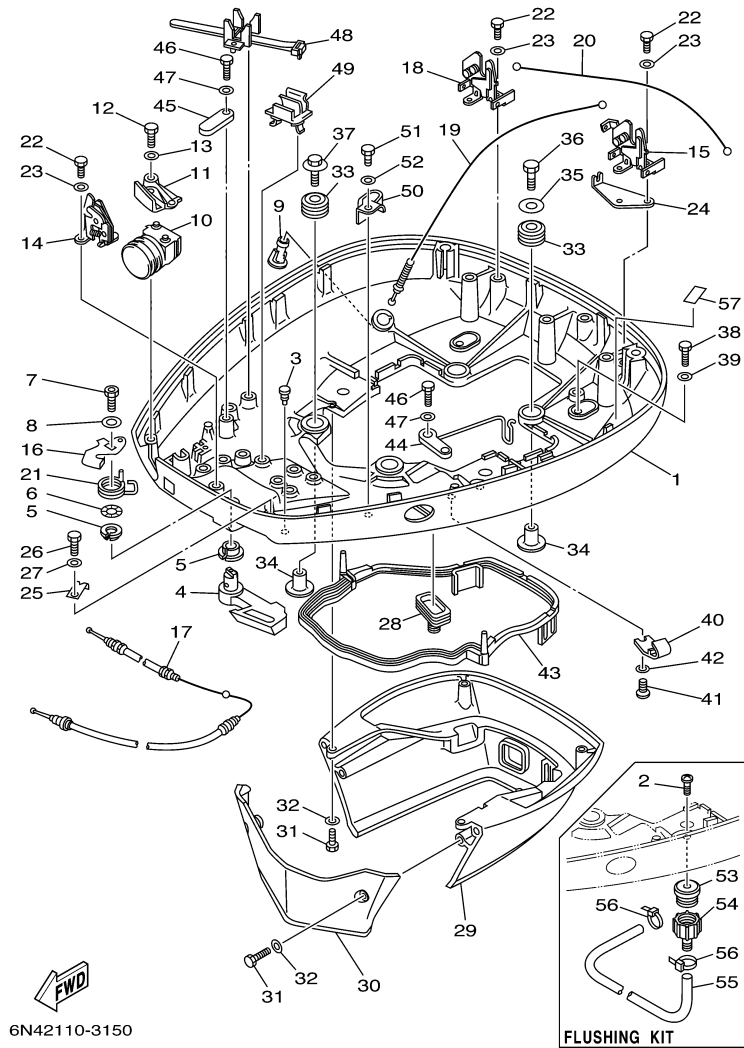

115TLRD 2005 / BOTTOM COWLING

©2014 Yamaha Motor Corporation, U.S.A. All rights reserved.

Part List

115TLRD 2005 / BOTTOM COWLING

REF - NO	PART NUMBER	PART NAME	QUANTITY	REMARKS
1	6N7-42711-43-8D	COWLING, BOTTOM 1	1	
2	90169-05M00-00	SCREW, TRUSS HEAD TAPPING	1	FLUSHING KIT
3	6H4-42748-00-00	GROMMET	1	
4	6N7-42815-01-8D	LEVER, CLAMP	1	
5	90386-13M88-00	BUSH	2	
6	90206-13M10-00	WASHER, WAVE	1	
7	90109-08M45-00	BOLT	1	
8	92990-08200-00	WASHER, PLAIN	1	
9	6E5-44391-00-00	NIPPLE, HOSE	1	
10	6N7-42725-30-00	GROMMET	1	
11	6N7-42738-02-5B	PLATE, FITTING	1	
12	97095-06016-00	BOLT	2	
13	92995-06600-00	WASHER	2	
14	6R3-42824-00-00	BASE, CLAMP LEVER	1	
15	6R3-42811-01-00	STAY	1	
16	6R3-42816-00-00	LEVER, CLAMP	1	
17	6N7-42850-00-00	WIRE COMPLETE	1	
18	6R3-42811-10-00	STAY	1	
19	6N7-42850-10-00	WIRE COMPLETE	1	
20	6N7-42850-20-00	WIRE COMPLETE	1	
21	6R3-42813-00-00	SPRING, CLAMP LEVER	1	
22	97095-06016-00	BOLT	6	
23	92995-06600-00	WASHER	6	
24	6N7-42828-00-00	PLATE, CLAMP	1	
25	6R3-42828-00-00	PLATE, CLAMP	1	
26	97095-06010-00	BOLT	1	
27	92995-06600-00	WASHER	1	
28	688-42726-10-00	GROMMET	1	
29	6N7-42741-01-8D	APRON	1	
30	6R3-42771-01-8D	APRON	1	
31	97095-06020-00	BOLT	4	
32	92995-06600-00	WASHER	4	
33	90480-22M15-00	GROMMET	4	
34	90387-08M37-00	COLLAR	4	
35	90201-08M54-00	WASHER, PLATE	1	
36	97075-08035-00	BOLT	1	
37	90119-08M22-00	BOLT, WITH WASHER	3	
38	97095-06020-00	BOLT	2	
39	92995-06600-00	WASHER	2	
40	6E5-24367-10-00	CLAMP, FUEL PIPE 2	1	
41	90157-06M01-00	SCREW, PAN HEAD	1	
42	92990-06600-00	WASHER, PLATE	1	
43	6E5-42716-00-00	RUBBER, SEAL 1	1	
44	6K7-82588-00-00	PLATE	1	
45	6E5-82588-00-00	PLATE	1	
46	97095-06020-00	BOLT	2	
47	92995-06600-00	WASHER	2	
48	688-82594-00-00	CLAMP	1	
49	6E5-82594-00-00	CLAMP	4	
50	90465-12M25-00	CLAMP	1	
51	97095-06012-00	BOLT	1	
52	92995-06600-00	WASHER	1	
53	6R3-12572-00-00	.ADAPTER	1	FLUSHING KIT