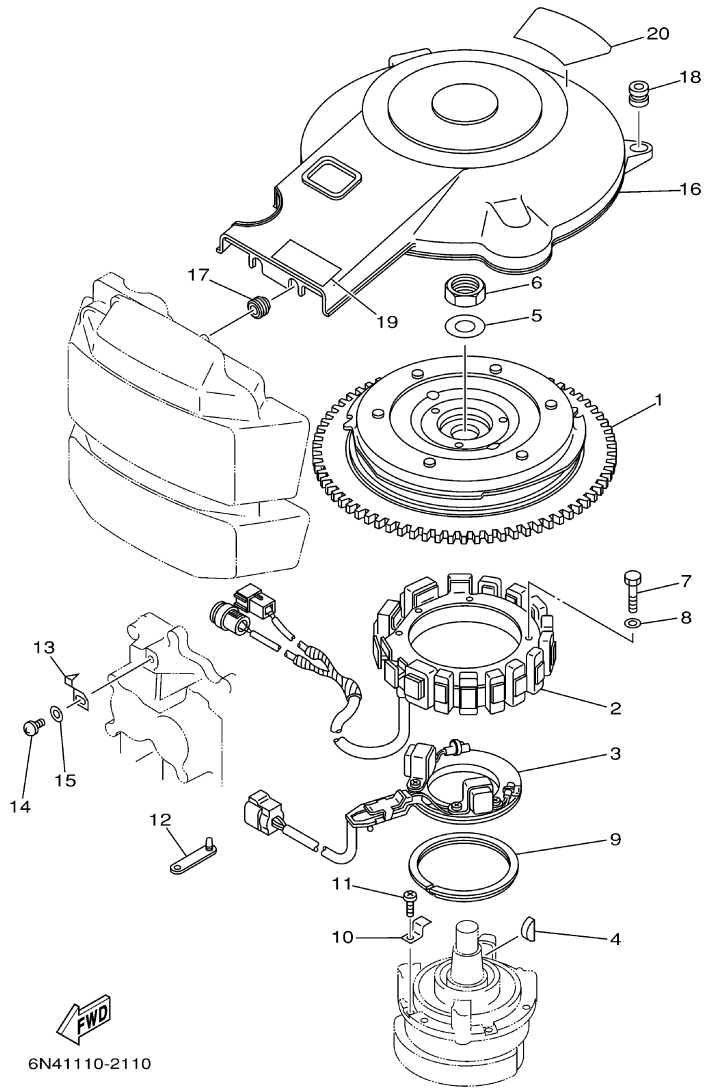

115TLRD 2005 / GENERATOR

©2014 Yamaha Motor Corporation, U.S.A. All rights reserved.

Part List

115TLRD 2005 / GENERATOR

REF - NO	PART NUMBER	PART NAME	QUANTITY	REMARKS
1	6N7-85550-01-00	ROTOR ASSY	1	
2	6N7-85510-00-00	STATOR ASSY	1	
3	6N7-85580-10-00	COIL, PULSER	1	
4	90280-05015-00	KEY, WOODRUFF	1	
5	90201-21M18-00	WASHER, PLATE	1	
6	90170-20137-00	NUT	1	
7	97013-06065-00	BOLT	4	
8	92903-06600-00	WASHER, PLATE	4	
9	688-41611-00-00	RETAINER, MAGNETO BASE	1	
10	688-41612-00-00	RETAINER, MAGNETO BASE	4	
11	97880-06018-00	SCREW, PAN HEAD	4	
12	90464-12M00-00	CLAMP	1	
13	6E5-81332-00-00	PLATE, TIMING	1	
14	97885-06010-00	SCREW, PAN HEAD	1	
15	92995-06600-00	WASHER	1	
16	6N7-81337-00-00	COVER, FLYWHEEL	1	
17	90480-12M11-00	GROMMET	2	
18	663-82317-01-00	DAMPER, IGNITION COIL	2	
19	6A1-83625-41-00	MARK 5	1	
20	6E5-14488-00-00	LABEL, CAUTION	1