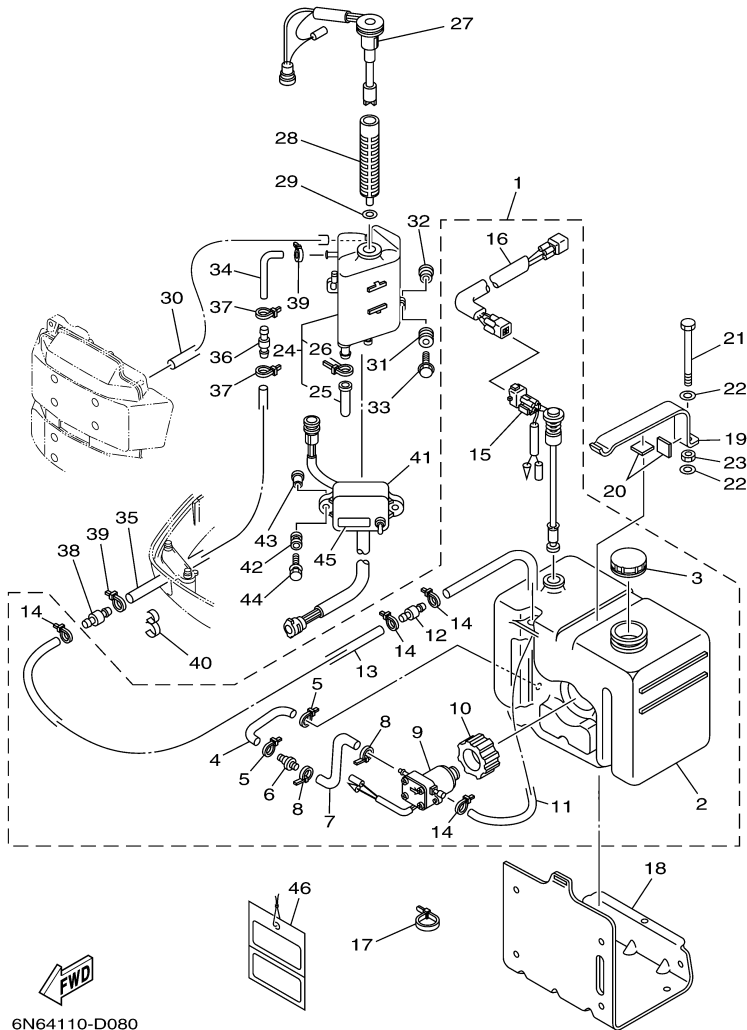

115TLRD 2005 / OIL TANK

©2014 Yamaha Motor Corporation, U.S.A. All rights reserved.

Part List

115TLRD 2005 / OIL TANK

REF - NO	PART NUMBER	PART NAME	QUANTITY	REMARKS
1	61A-21708-20-00	SUB OIL TANK ASSY	1	AP
2	6E5-21733-20-00	.SUB TANK, OIL (105L)	1	
3	6E5-21770-03-00	.OIL TANK CAP ASSY	1	
4	6E5-24322-00-00	.PIPE 11	1	
5	90465-11M10-00	.CLAMP	2	
6	646-24251-02-00	.STRAINER 1	1	
7	6E5-24319-01-00	.PIPE, OIL	1	
8	90465-11M10-00	.CLAMP	2	
9	6E5-81900-01-00	.OIL FEED PUMP ASSY	1	
10	6E5-81922-00-00	.GROMMET	1	
11	6E5-24321-01-00	.PIPE 10	1	
12	6E5-24379-00-00	.PIPE, JOINT 4	1	
13	90445-11M26-00	.HOSE (L6500)	1	
14	90465-11M10-00	.CLAMP	4	
15	6E5-85720-05-00	.OIL LEVEL GAUGE ASSY	1	
16	6R3-85721-80-00	.WIRE, LEAD (L=80M)	1	
17	90465-13M11-00	CLAMP	1	AP
18	6E5-21734-01-33	HOLDER, OIL SUB TANK	1	AP
19	6E5-21798-01-33	BRACKET, DAMPER	1	AP
20	6E5-21746-00-00	DAMPER	2	AP
21	97080-06100-00	BOLT	1	AP
22	92990-06600-00	WASHER, PLATE	2	AP
23	95380-06600-00	NUT, HEXAGON	1	AP
24	6E5-21750-05-00	OIL TANK ASSY	1	
25	6E5-13448-00-00	.CAP	1	
26	90465-13M11-00	.CLAMP	1	
27	6G7-85730-04-00	OIL LEVEL GAUGE ASSY	1	
28	6E5-13411-00-00	STRAINER, OIL	1	
29	6E5-13414-00-00	GASKET, STRAINER COVER	1	
30	90445-05M02-00	HOSE (L380)	1	
31	6A0-82317-00-00	DAMPER, IGNITION COIL	3	
32	624-42542-00-00	PIPE	3	
33	90119-06M65-00	BOLT, WITH WASHER	3	
34	64E-24323-00-00	PIPE 12	1	
35	90445-12207-00	HOSE (L2400)	1	
36	6E5-24379-00-00	PIPE, JOINT 4	1	
37	90465-11M10-00	CLAMP	2	
38	6E5-24379-00-00	PIPE, JOINT 4	1	
39	90465-11M10-00	CLAMP	2	
40	90464-13M34-00	CLAMP	1	
41	6N7-85740-00-00	CONTROL UNIT ASSY	1	
42	6A0-82317-00-00	DAMPER, IGNITION COIL	2	
43	624-42542-00-00	PIPE	2	
44	90119-06M65-00	BOLT, WITH WASHER	2	
45	6E5-85711-40-00	MARK, CAUTION	1	
46	61H-2819R-31-00	TAG, WARNING	1	

Part Notes

115TLRD 2005 / OIL TANK

PART NUMBER	NOTE TEXT
646-24251-02-00	OEM: This part number is among the Top 100 Most Popular Marine Maintenance Parts as of March 2014.
6E5-81900-01-00	OEM: This part number is among the Top 100 Most Popular Marine Maintenance Parts as of March 2014.