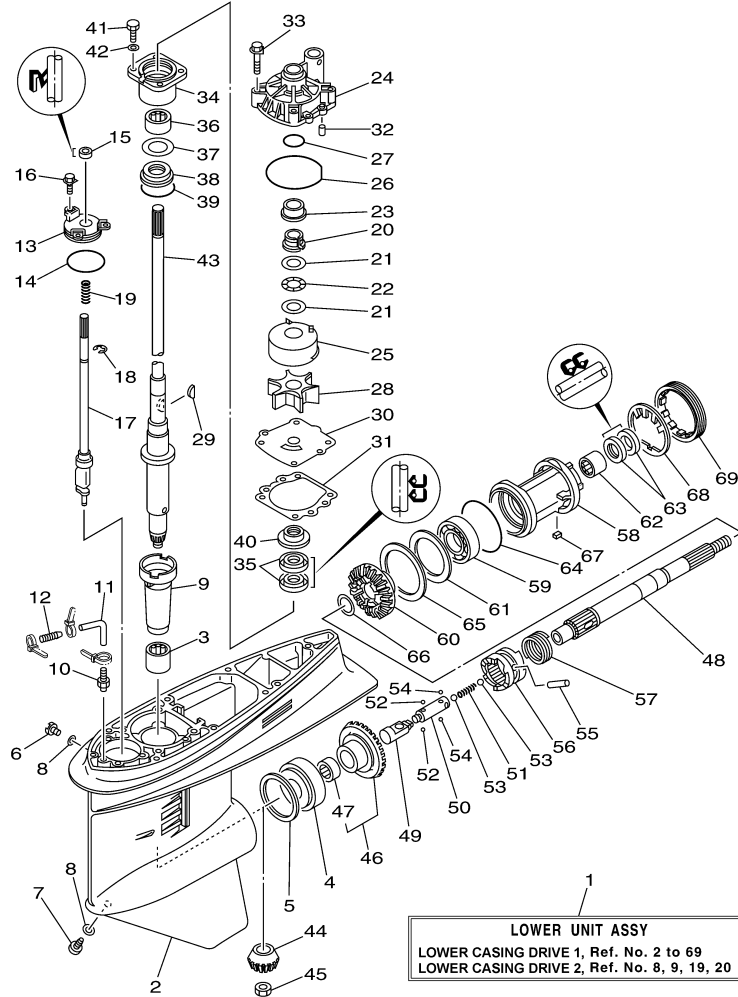

115TLRD 2005 / LOWER CASING DRIVE 1

6N64110-D210

Part List

115TLRD 2005 / LOWER CASING DRIVE 1

REF - NO	PART NUMBER	PART NAME	QUANTITY	REMARKS
1	6E5-45300-27-8D	LOWER UNIT ASSY	1	UR X
1	6E5-45300-17-8D	LOWER UNIT ASSY	1	UR L
2	6E5-45301-05-8D	CASING, LOWER	1	
3	93315-628U9-00	BEARING	1	
4	93332-000U7-00	BEARING	1	
5	6E5-45567-01-00	SHIM (T:0.10MM)	1	UR
5	6E5-45567-10-00	SHIM (T:0.12MM)	1	UR
5	6E5-45567-20-00	SHIM (T:0.15MM)	1	UR
5	6E5-45567-60-00	SHIM (T:0.50MM)	1	UR
5	6E5-45567-40-00	SHIM (T:0.30MM)	1	UR
5	6E5-45567-50-00	SHIM (T:0.40MM)	1	UR
5	6E5-45567-30-00	SHIM (T:0.18MM)	1	UR
6	90340-08002-00	PLUG, STRAIGHT SCREW	1	
7	688-45341-10-00	PLUG, DRAIN	1	
8	90430-08020-00	.GASKET	2	
9	6E5-45536-00-00	SLEEVE, DRIVE SHAFT	1	
10	6E5-45378-00-00	NIPPLE, HOSE	1	
11	90445-07ME8-00	HOSE (L80)	1	UR L
11	90445-07ME9-00	HOSE (L120)	1	UR X
12	6E5-83558-10-00	END, NIPPLE	1	
13	6E5-45321-00-00	PLATE	1	
14	93210-58144-00	.O-RING	1	
15	93106-09014-00	.OIL SEAL	1	
16	90119-06M10-00	BOLT, WITH WASHER	3	
17	6E5-44150-02-00	SHIFT CAM ASSY	1	
18	99001-08600-00	CIRCLIP	1	
19	90501-11M10-00	SPRING, COMPRESSION	1	
20	61A-45538-00-00	SPACER 1	1	
21	90201-22M01-00	WASHER, PLATE	2	
22	90206-22M19-00	WASHER, WAVE	1	
23	61A-45527-00-00	COLLAR, DRIVE SHAFT	1	
24	61A-44311-01-00	HOUSING, WATER PUMP	1	
25	61A-44322-02-00	.INSERT, CARTRIDGE	1	
26	93210-86M38-00	.O-RING	1	
27	93210-37160-00	.O-RING	1	
28	6E5-44352-01-00	.IMPELLER	1	
29	90280-04M05-00	.KEY, WOODRUFF	1	
30	6E5-44323-00-00	OUTER PLATE, CARTRIDGE	1	
31	6E5-44315-A0-00	.GASKET, WATER PUMP	1	
32	93606-12019-00	.PIN, DOWEL	2	
33	90119-08M14-00	.BOLT, WITH WASHER	4	
34	6E5-45331-00-94	HOUSING, BEARING	1	
35	93101-28M16-00	.OIL SEAL	2	
36	93317-330U2-00	BEARING	1	
37	6E5-45587-01-00	SHIM (T:0.10MM)	1	UR
37	6E5-45587-10-00	SHIM (T:0.12MM)	1	UR
37	6E5-45587-20-00	SHIM (T:0.15MM)	1	UR
37	6E5-45587-60-00	SHIM (T:0.50MM)	1	UR
37	6E5-45587-40-00	SHIM (T:0.30MM)	1	UR
37	6E5-45587-50-00	SHIM (T:0.40MM)	1	UR
37	6E5-45587-30-00	SHIM (T:0.18MM)	1	UR
38	93341-930V2-00	BEARING	1	
39	93210-55M14-00	.O-RING	1