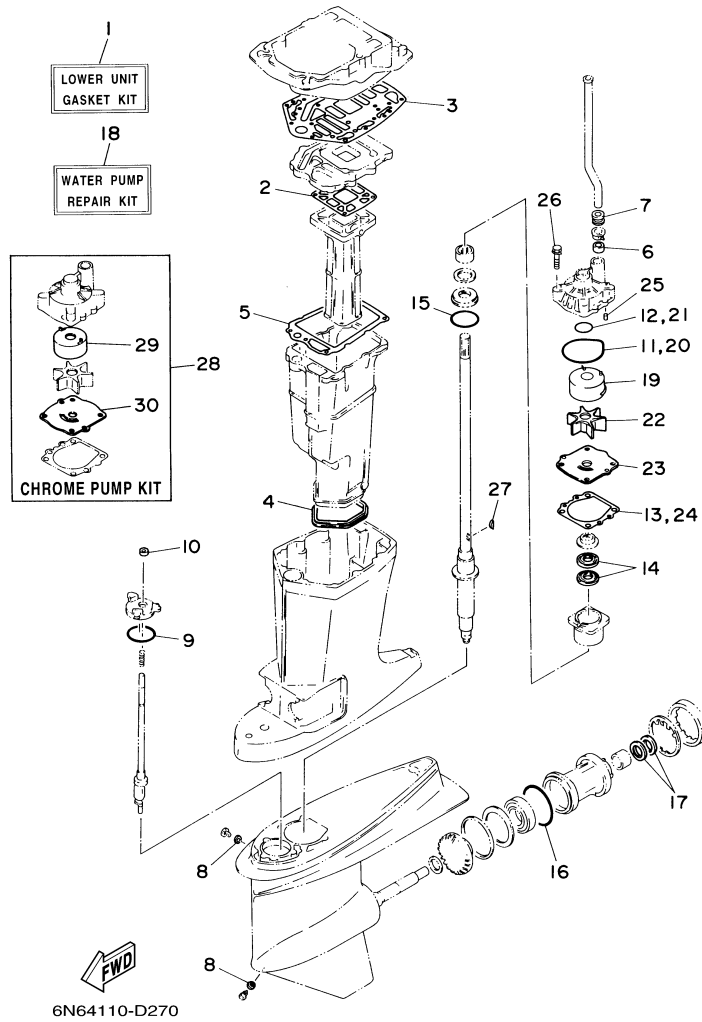

115TLRD 2005 / REPAIR KIT 2

©2014 Yamaha Motor Corporation, U.S.A. All rights reserved.

Part List

115TLRD 2005 / REPAIR KIT 2

REF - NO	PART NUMBER	PART NAME	QUANTITY	REMARKS
1	6E5-W0001-F1-00	LOWER UNIT GASKET KIT	1	
2	6E5-41134-A0-00	.GASKET, EXHAUST MANIFOLD	1	
3	6G5-45114-A1-00	.GASKET, UPPER CASING	1	
4	6E5-45123-00-00	.GASKET, MUFFLER	1	
5	6E5-41135-A0-00	.GASKET, EXHAUST MANIFOLD	1	
6	6E5-44365-00-00	.DAMPER, WATER SEAL 1	1	
7	6E5-44366-00-00	.DAMPER, WATER SEAL 2	1	
8	90430-08020-00	.GASKET	2	
9	93210-58144-00	.O-RING	1	
10	93106-09014-00	.OIL SEAL	1	
11	93210-86M38-00	.O-RING	1	
12	93210-37160-00	.O-RING	1	
13	6E5-44315-A0-00	.GASKET, WATER PUMP	1	
14	93101-28M16-00	.OIL SEAL	2	
15	93210-55M14-00	.O-RING	1	
16	93210-86M39-00	.O-RING	1	
17	93101-30M17-00	.OIL SEAL	2	
18	6N6-W0078-02-00	WATER PUMP REPAIR KIT	1	
19	61A-44322-02-00	.INSERT, CARTRIDGE	1	
20	93210-86M38-00	.O-RING	1	
21	93210-37160-00	.O-RING	1	
22	6E5-44352-01-00	.IMPELLER	1	
23	6E5-44323-00-00	.OUTER PLATE, CARTRIDGE	1	
24	6E5-44315-A0-00	.GASKET, WATER PUMP	1	
25	93606-12019-00	.PIN, DOWEL	2	
26	90119-08M14-00	.BOLT, WITH WASHER	4	
27	90280-04M05-00	.KEY, WOODRUFF	1	
28	6E5-W0078-3A-00	CHROME PUMP KIT	1	
29	6R3-44322-42-00	.INSERT, CARTRIDGE	1	
30	6E5-44323-40-00	.OUTER PLATE, CARTRIDGE	1	

Part Notes

115TLRD 2005 / REPAIR KIT 2

PART NUMBER	NOTE TEXT
90430-08020-00	OEM: This part number is among the Top 100 Most Popular Marine Maintenance Parts as of March 2014.
93106-09014-00	OEM: This part number is among the Top 100 Most Popular Marine Maintenance Parts as of March 2014.
93210-86M38-00	OEM: This part number is among the Top 100 Most Popular Marine Maintenance Parts as of March 2014.
93101-28M16-00	OEM: This part number is among the Top 100 Most Popular Marine Maintenance Parts as of March 2014.
93101-30M17-00	OEM: This part number is among the Top 100 Most Popular Marine Maintenance Parts as of March 2014.
93210-86M38-00	OEM: This part number is among the Top 100 Most Popular Marine Maintenance Parts as of March 2014.
6E5-44352-01-00	OEM: This part number is among the Top 100 Most Popular Marine Maintenance Parts as of March 2014.

©2014 Yamaha Motor Corporation, U.S.A. All rights reserved.

©2014 Yamaha Motor Corporation, U.S.A. All rights reserved.