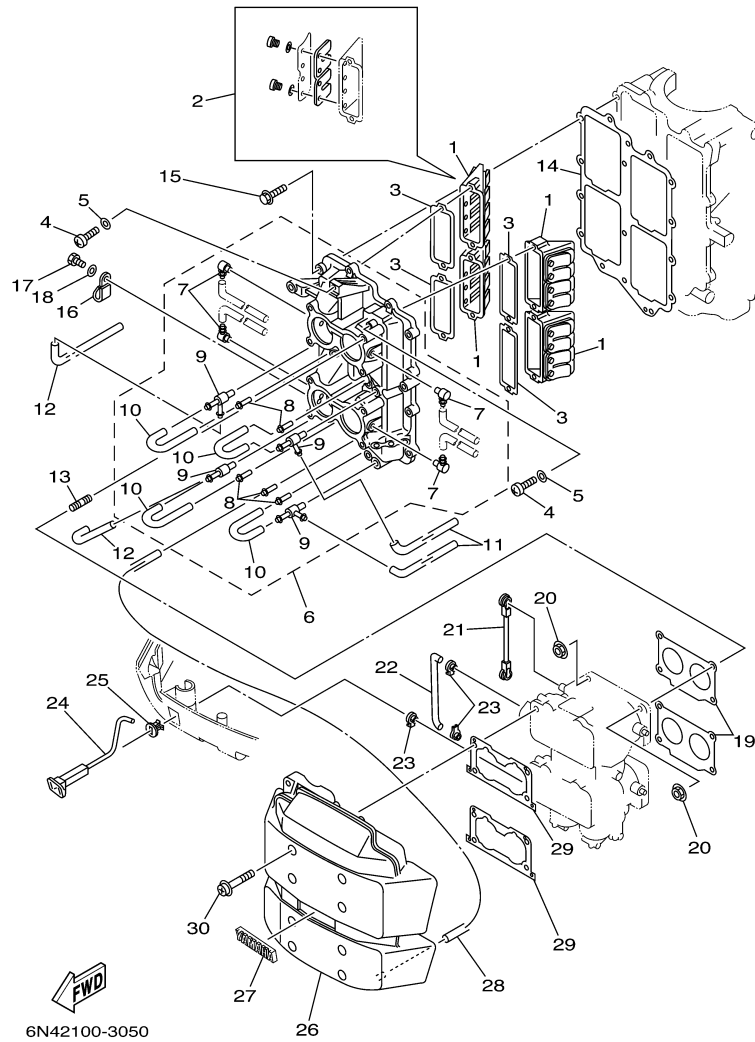

115TLRD 2005 / INTAKE

©2014 Yamaha Motor Corporation, U.S.A. All rights reserved.

Part List

115TLRD 2005 / INTAKE

REF - NO	PART NUMBER	PART NAME	QUANTITY	REMARKS
1	6E5-13610-00-00	REED VALVE ASSY	4	
2	6E5-W0004-00-00	.REED SET	1	
3	6E5-13621-A1-00	.GASKET, VALVE SEAT	4	
4	97880-05025-00	SCREW, PAN HEAD	8	
5	92990-05600-00	WASHER, PLATE	8	
6	6E5-13641-11-1S	MANIFOLD 1	1	
7	6E5-13552-01-00	.NOZZLE	4	
8	624-14485-00-00	.PIPE, JOINT	5	
9	6E5-11370-01-00	.CHECK VALVE ASSY	4	
10	90445-07M28-00	.HOSE (L70)	4	
11	90445-07M24-00	HOSE (L240)	2	
12	90445-07M46-00	HOSE (L360)	2	
13	90116-06M30-00	BOLT, STUD	8	
14	6E5-13645-A1-00	GASKET, MANIFOLD 1	1	
15	90119-06MA3-00	BOLT, WITH WASHER	12	
16	90465-06M86-00	.CLAMP	1	
17	97095-06012-00	BOLT	1	
18	92995-06600-00	WASHER	1	
19	6E5-14198-A2-00	.GASKET	2	
20	90179-06M28-00	NUT	8	
21	6E5-41217-01-00	ROD, ACCEL. LEVER	1	
22	6E5-41256-01-00	ROD, CHOKE 1	1	
23	661-41262-02-00	JOINT, CHOKE LEVER	3	
24	6N7-41271-00-00	KNOB, CHOKE	1	
25	689-41273-00-00	GROMMET	1	
26	6N7-14440-01-00	SILENCER ASSY, INTAKE	1	
27	6E5-1441K-00-00	EMBLEM	1	
28	90445-07258-00	HOSE (L200)	1	
29	6K7-14483-00-00	GASKET	2	
30	90159-06M14-00	SCREW, WITH WASHER	8