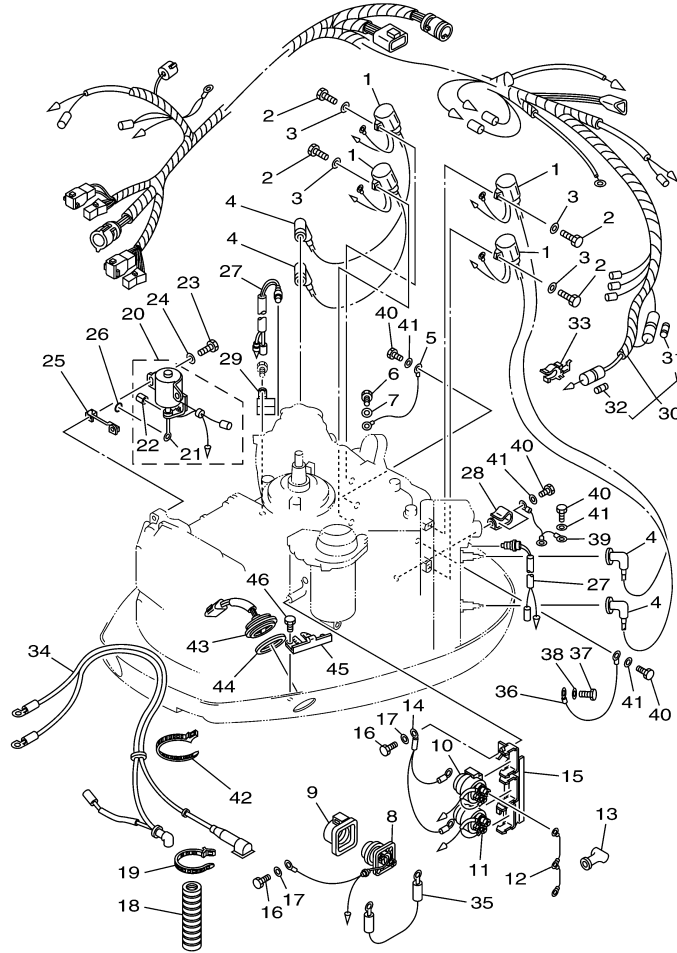

115TLRD 2005 / ELECTRICAL 2

6N43110-C130

©2014 Yamaha Motor Corporation, U.S.A. All rights reserved.

Part List

115TLRD 2005 / ELECTRICAL 2

REF - NO	PART NUMBER	PART NAME	QUANTITY	REMARKS
1	6R3-85570-01-00	IGNITION COIL ASSY	4	
2	97095-06020-00	BOLT	4	
3	92995-06600-00	WASHER	4	
4	6G1-82370-21-00	PLUG CAP ASSY	4	
5	662-82519-00-00	WIRE, EARTH LEAD	1	
6	97095-06012-00	BOLT	1	
7	92995-06600-00	WASHER	1	
8	61A-81941-00-00	STARTER RELAY ASSY	1	
9	689-81952-10-00	HOLDER, RELAY	1	
10	6E5-81950-00-00	RELAY ASSY	1	
11	6E5-8195A-00-00	RELAY ASSY	1	
12	6G5-87149-10-00	CONNECTOR	1	
13	6G5-82119-00-00	COVER, LEAD WIRE	2	
14	6E5-82116-00-00	WIRE, MINUS LEAD	1	
15	6E5-81948-22-00	BRACKET	1	
16	97095-06016-00	BOLT	2	
17	92995-06600-00	WASHER	2	
18	6N7-83557-00-00	TUBE (I.DIA:22MM)	1	
19	90465-13M18-00	CLAMP	1	
20	6N7-86110-00-00	SOLENOID	1	
21	6N7-86116-00-00	.WIRE, PULL	1	
22	91609-30010-00	.PIN, SPRING	1	
23	97095-06030-00	BOLT	2	
24	92995-06600-00	WASHER	2	
25	6N7-86112-00-00	STAY, SOLENOID	1	
26	93210-03261-00	O-RING	1	
27	688-82560-10-00	THERMO SWITCH ASSY	2	
28	90465-05M87-00	CLAMP	1	
29	90465-08M89-00	CLAMP	1	
30	6N7-82590-40-00	WIRE HARNESS ASSY	1	
31	663-82151-00-00	.FUSE (12V-20A)	1	
32	705-82151-00-00	.FUSE (30A)	1	
33	6G5-82152-00-00	HOLDER, FUSE	2	
34	6R3-82105-J1-00	BATTERY CABLE	1	
35	6E5-82117-01-00	WIRE, LEAD	1	
36	6R3-82519-00-00	WIRE, EARTH LEAD	1	
37	97095-06012-00	BOLT	1	
38	92995-06600-00	WASHER	1	
39	6E5-82531-10-00	WIRE, LEAD	1	
40	97095-06012-00	BOLT	4	
41	92995-06600-00	WASHER	4	
42	90465-13M18-00	CLAMP	1	
43	6R3-82563-00-00	TRIM & TILT SWITCH ASSY	1	
44	6E5-82587-00-00	GASKET	1	
45	6R3-83614-00-00	BRACKET	1	
46	97095-06012-00	BOLT	2