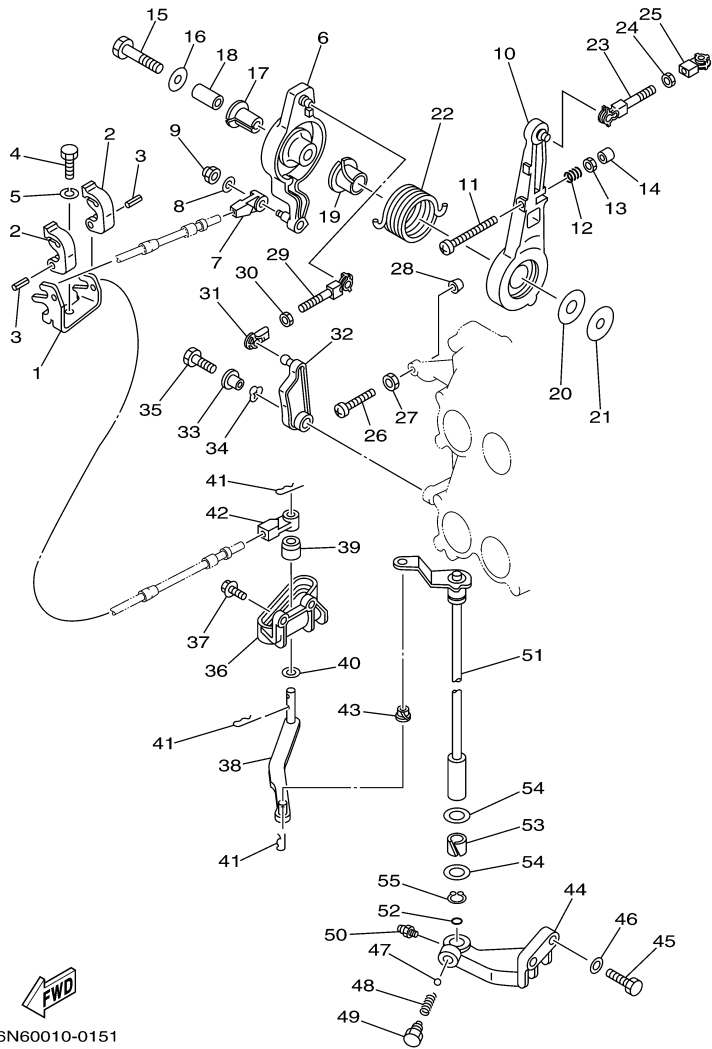

115TLRD 2005 / CONTROL

©2014 Yamaha Motor Corporation, U.S.A. All rights reserved.

Part List

115TLRD 2005 / CONTROL

REF - NO	PART NUMBER	PART NAME	QUANTITY	REMARKS
1	6E5-48531-00-00	BRACKET, REMOTE CONTROL 1	1	
2	6E5-48538-00-00	CLAMP, CABLE	2	
3	91690-30012-00	.PIN, SPRING	2	
4	97095-08020-00	BOLT	1	
5	92995-08100-00	WASHER	1	
6	6E5-41632-02-1S	LEVER, MAGNETO CONTROL	1	
7	6E5-48344-00-00	CABLE END, REMOTE CONTROL	1	
8	92990-06200-00	WASHER, PLAIN	1	
9	90185-06M07-00	NUT, SELF-LOCKING	1	
10	6E5-41631-01-1S	LEVER, MAGNETO CONTROL	1	
11	90157-06013-00	SCREW, PAN HEAD	1	
12	90501-16M12-00	SPRING, COMPRESSION	1	
13	95303-06600-00	.NUT	1	
14	688-44194-00-00	CAP	1	
15	97013-08045-00	BOLT	1	
16	90201-08M23-00	WASHER, PLATE	1	
17	90386-12089-00	BUSH	1	
18	90387-08M16-00	COLLAR	1	
19	90386-22M13-00	BUSH	1	
20	90202-12092-00	WASHER, PLATE	1	
21	90201-08M13-00	WASHER, PLATE	1	
22	90508-29M12-00	SPRING, TORSION	1	
23	6E5-41636-01-00	ROD, MAGNETO CONTROL	1	
24	95380-05600-00	NUT	1	
25	662-41237-01-00	JOINT, LINK	1	
26	90157-06013-00	SCREW, PAN HEAD	1	
27	95303-06600-00	.NUT	1	
28	688-44194-00-00	CAP	1	
29	688-41636-00-00	ROD, MAGNETO CONTROL	1	
30	95380-05600-00	NUT	1	
31	662-41237-01-00	JOINT, LINK	1	
32	6E5-41213-00-00	CAM, ACCEL.	1	
33	90387-06M29-00	COLLAR	1	
34	90206-10M04-00	WASHER, WAVE	1	
35	97095-06025-00	BOLT	1	
36	6E5-44117-00-1S	BRACKET	1	
37	90119-06MA2-00	BOLT, WITH WASHER	2	
38	68F-44121-00-00	LEVER, SHIFT ROD	1	
39	6E5-44122-00-00	BUSHING, SHIFT ROD LEVER	1	
40	90202-08M20-00	WASHER, PLATE	1	
41	90468-18008-00	CLIP	3	
42	6E5-48344-00-00	CABLE END, REMOTE CONTROL	1	
43	90386-06M12-00	BUSH	1	
44	6E5-44118-01-94	BRACKET	1	
45	97013-08030-00	BOLT	2	
46	92903-08600-00	WASHER, PLATE	2	
47	93501-04M02-00	BALL	1	
48	90501-12082-00	SPRING, COMPRESSION	1	
49	648-42715-00-00	BUSHING	1	
50	93700-06M03-00	NIPPLE, GREASE	1	
51	6E5-44120-23-00	HANDLE GEAR SHIFT ASSY	1	UR X