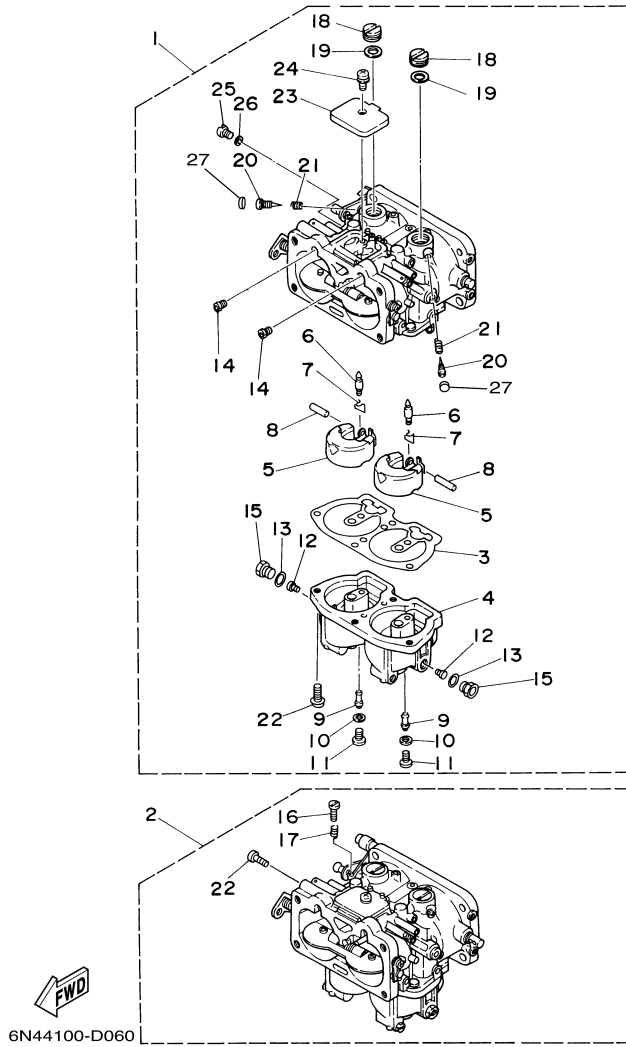

115TLRD 2005 / CARBURETOR

©2014 Yamaha Motor Corporation, U.S.A. All rights reserved.

Part List

115TLRD 2005 / CARBURETOR

REF - NO	PART NUMBER	PART NAME	QUANTITY	REMARKS
1	6N6-14301-00-00	CARBURETOR ASSY 1	1	
2	6N6-14302-00-00	CARBURETOR ASSY 2	1	
3	64D-14384-01-00	.GASKET, FLOAT CHAMBER	2	
4	64D-14381-00-00	.BODY, FLOAT CHAMBER	2	
5	6E5-14385-02-00	.FLOAT	4	
6	6E5-14546-00-00	.VALVE, NEEDLE	4	
7	6E5-14159-00-00	.CLIP	4	
8	6E5-14386-02-00	.PIN, FLOAT	4	
9	64D-1492F-39-00	.JET, AIR SLOW (#78)	4	
10	61U-14959-00-00	.GASKET	4	
11	64D-14394-00-00	.VALVE, DRAIN	4	
12	64D-1492E-88-00	.JET, MAIN (#176)	4	
13	6E5-14398-00-00	.GASKET	4	
14	61A-1492H-12-00	.JET, SLOW AIR BLEED (#60)	4	
15	61A-14383-01-00	.SCREW, DRAIN	4	
16	6E5-14321-00-00	.SCREW, THROTTLE	1	#2
17	6J8-14334-00-00	.SPRING, THROTTLE	1	#2
18	6E5-14328-01-00	.PLUG	4	
19	6E5-14979-00-00	.GASKET	4	
20	6E5-14323-03-00	.SCREW, AIR ADJUSTING	4	
21	6E5-14223-00-00	.SPRING, AIR ADJUSTING	4	
22	97980-05116-00	.SCREW, WITH WASHER	9	
23	6E5-14527-01-00	.PLATE	2	
24	97980-05108-00	.SCREW, WITH WASHER	2	
25	6E5-14324-00-00	.SCREW, FLAT HEAD	2	
26	6J8-14995-00-00	.GASKET	2	
27	64E-1432A-00-00	.PLUG	4