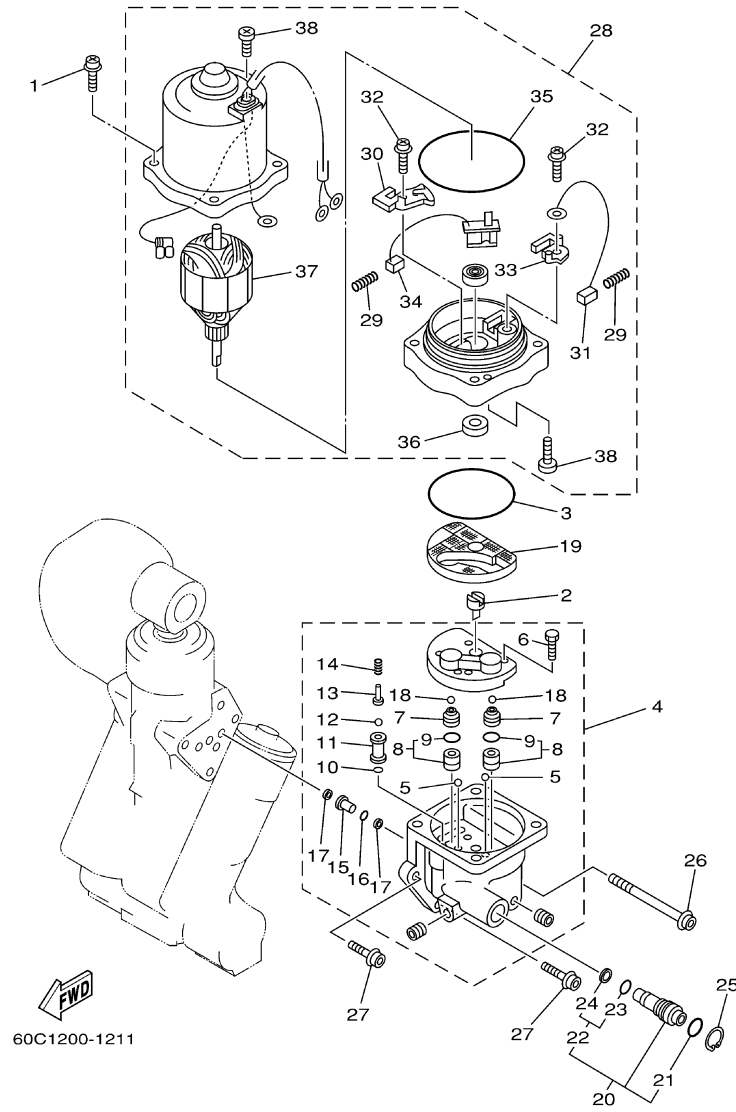

115TLRD 2005 / POWER TRIM & TILT ASSEMBLY 2

60C1200-1211

©2014 Yamaha Motor Corporation, U.S.A. All rights reserved.

Part List

115TLRD 2005 / POWER TRIM & TILT ASSEMBLY 2

REF - NO	PART NUMBER	PART NAME	QUANTITY	REMARKS
1	64E-4388E-10-00	BOLT ,SCREW (L:14MM)	4	
2	64E-43831-00-00	CONNECTOR, SHAFT	1	
3	64E-43868-00-00	O-RING	1	
4	64E-43830-00-00	GEAR PUMP ASSY	1	
5	72X-43858-00-00	.BALL	2	
6	64E-43843-00-00	.SCREW, VALVE LOCK	4	
7	64E-43841-00-00	.PISTON, SHUTTLE	2	
8	64E-43802-00-00	.VALVE SUB ASSY	2	
9	6E5-43896-00-00	..O-RING	1	
10	6G5-43863-00-00	.O-RING	1	
11	64E-43851-00-00	.SEAT, RELIEF VALVE	1	
12	64E-43858-00-00	.BALL	1	
13	64E-43859-00-00	.PIN, VALVE SUPPORT	1	
14	64E-43855-00-00	.SPRING, UP RELIEF	1	
15	64E-43850-00-00	.VALVE SUB ASSY	1	
16	64E-43865-00-00	.O-RING	1	
17	64E-43816-00-00	.FILTER 1	2	
18	64E-43858-00-00	.BALL	2	
19	64E-43817-10-00	FILTER 2	1	
20	64E-43860-00-00	MANUAL VALVE SUB-ASSY	1	
21	72X-85075-L0-00	.O-RING	1	
22	64E-43827-00-00	.RING SET	1	
23	64E-4387A-00-00	..O-RING	1	
24	64E-43873-00-00	..RING, BACK UP	1	
25	64E-43875-00-00	RING, SNAP	1	
26	64E-43879-10-00	SCREW, WITH WASHER	1	
27	64E-43879-00-00	SCREW, WITH WASHER	2	
28	64E-43880-01-00	MOTOR ASSY	1	
29	6H1-4386K-10-00	.SPRING, BRUSH	2	
30	64E-4380J-00-00	.HOLDER, BRUSH	1	
31	64E-43891-00-00	.BRUSH 1	1	
32	97607-04310-00	.SCREW, WITH WASHER	2	
33	64E-4380F-00-00	.HOLDER, BRUSH 2	1	
34	64E-43892-00-00	.BREAKER COMP (BRUSH 2)	1	
35	6G5-43865-00-00	.O-RING	1	
36	93102-08M43-00	.OIL SEAL	1	
37	64E-43805-00-00	.ARMATURE ASSY	1	
38	64E-43843-10-00	.SCREW, VALVE LOCK	3