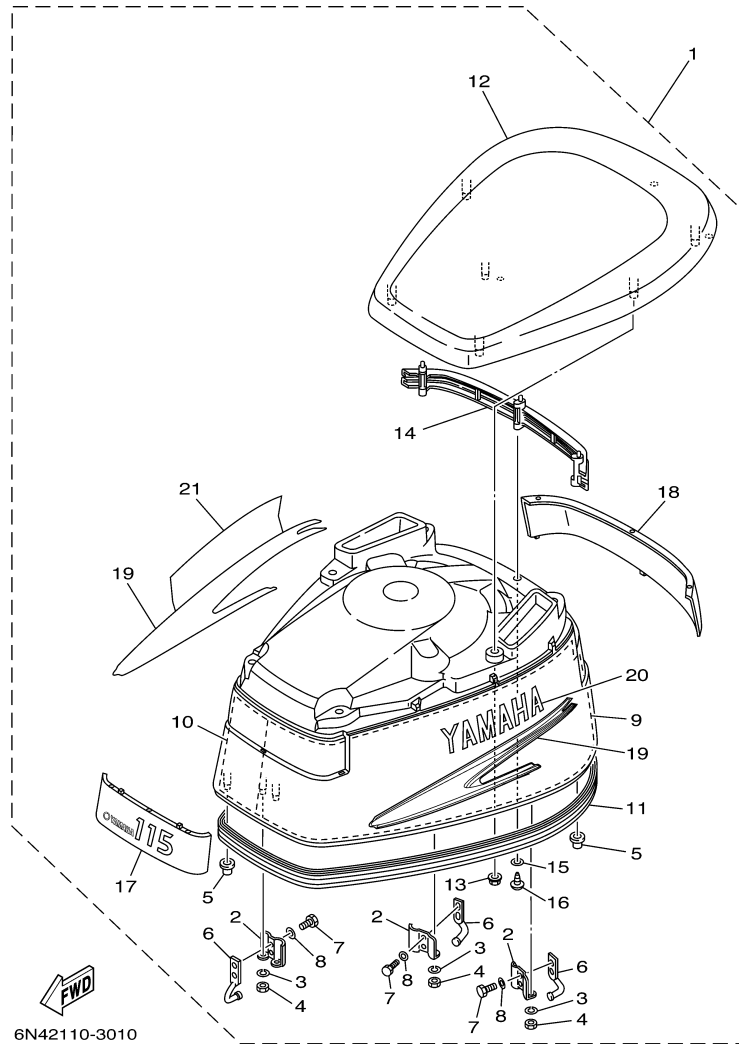

115TLRD 2005 / TOP COWLING

©2014 Yamaha Motor Corporation, U.S.A. All rights reserved.

Part List

115TLRD 2005 / TOP COWLING

REF - NO	PART NUMBER	PART NAME	QUANTITY	REMARKS
1	6N6-42610-80-4D	TOP COWLING ASSY	1	
2	6R3-42647-00-00	.HOLDER, CLAMP BAND	3	
3	92990-06100-00	.WASHER, SPRING	6	
4	95380-06600-00	.NUT, HEXAGON	6	
5	6R3-42662-00-00	.DAMPER	3	
6	6R3-42814-00-00	.HOOK, CLAMP	3	
7	97095-06012-00	.BOLT	6	
8	92995-06600-00	.WASHER	6	
9	6N7-42619-00-00	.DAMPER, FORM	1	
10	6N7-42627-00-00	.DAMPER, FORM	1	
11	6R3-42615-01-00	.SEAL	1	
12	6N7-42613-00-4D	.MOLDING, AIR DUCT	1	
13	90179-06M24-00	.NUT	6	
14	6N7-42636-00-00	.LOUVER 2	1	
15	92990-04600-00	.WASHER, PLATE	3	
16	97780-40520-00	.SCREW, TAPPING	3	
17	6N6-42686-60-00	.EMBLEM, FRONT	1	
18	6N6-42687-60-00	.EMBLEM, REAR	1	
19	6N7-W0070-50-00	.GRAPHIC SET	1	
20	6N7-42681-50-00	.MARK, COWLING	1	
21	6N7-42682-50-00	.MARK, COWLING	1	

6N64110-D020

Part List

115TLRD 2005 / CYLINDER CRANKCASE 1

REF - NO	PART NUMBER	PART NAME	QUANTITY	REMARKS
1	6N6-W0090-17-1S	CRANK CYLINDER ASSY	1	
2	6N6-15100-01-1S	CRANKCASE ASSY	1	
3	624-11379-00-00	.VALVE, CHECK	1	
4	663-11518-01-00	.LOCK BEARING	1	
5	6E5-11372-01-00	.NIPPLE, HOSE	4	
6	90340-14M00-00	.PLUG, STRAIGHT SCREW	2	
7	90430-14115-00	.GASKET	2	
8	90384-06M07-00	.BUSH, BIMETAL FORMED	1	
9	90384-14M09-00	.BUSH, BIMETAL FORMED	1	
10	93608-12063-00	PIN, DOWEL	2	
11	90105-10M20-00	BOLT, FLANGE	6	
12	90119-08M94-00	BOLT, WITH WASHER	8	
13	90116-08M45-00	BOLT, STUD	2	
14	6E5-11325-00-00	ANODE	4	
15	98780-04015-00	SCREW, FLAT HEAD	4	
16	6E5-11119-01-00	HANGER, ENGINE	1	
17	90119-08MA3-00	BOLT, WITH WASHER	2	
18	6E5-42761-00-1S	STOPPER	1	
19	6E5-42762-00-1S	STOPPER	1	
20	68F-44533-00-00	DAMPER, UPPER MOUNT RUBBER	2	
21	90119-06MA2-00	BOLT, WITH WASHER	4	
22	6K7-11371-01-1S	COVER	1	
23	6E5-11381-A2-00	.GASKET 1	1	
24	90119-06MA2-00	BOLT, WITH WASHER	7	
25	90465-06M86-00	.CLAMP	1	