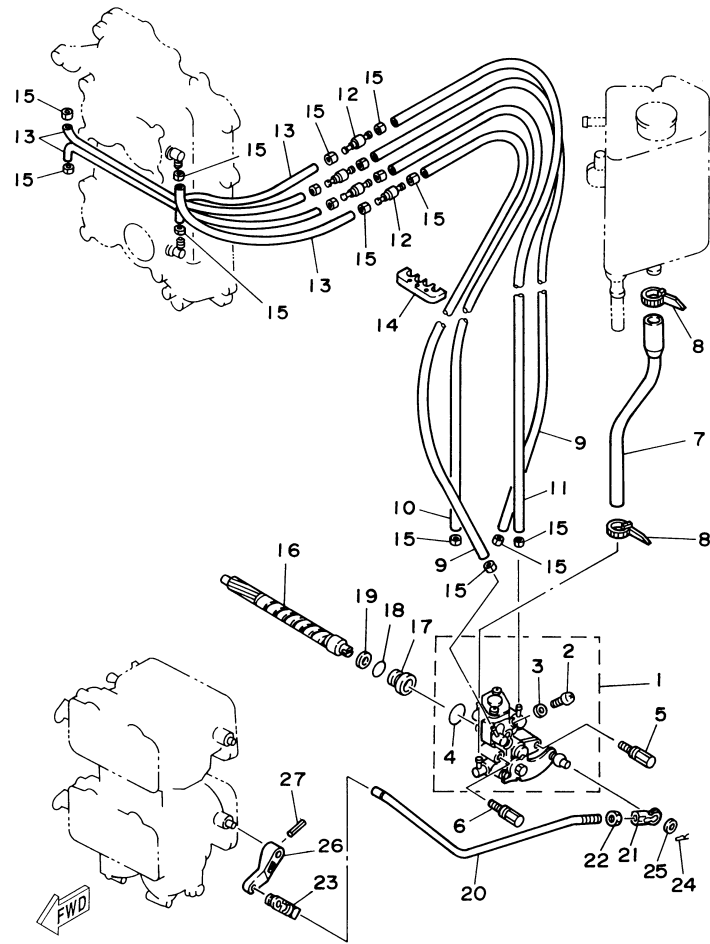

115TLRD 2005 / OIL PUMP

6N60010-4070

Part List

115TLRD 2005 / OIL PUMP

REF - NO	PART NUMBER	PART NAME	QUANTITY	REMARKS
1	6N6-13200-00-00	OIL INJECTION PUMP ASSY	1	
2	6R3-13471-00-00	.PLUG, DRAIN	1	
3	6L2-13475-00-00	.GASKET	1	
4	93210-19MA7-00	.O-RING	1	
5	90109-06M40-00	BOLT	1	
6	90109-06M39-00	BOLT	1	
7	6N7-13416-00-00	PIPE, OIL 1	1	
8	90465-11M10-00	CLAMP	2	
9	90445-07M89-00	HOSE (L310)	2	
10	90445-07196-00	HOSE (L160)	1	
11	90445-07M72-00	HOSE (L250)	1	
12	6R3-13183-10-00	VALVE, CHECK	4	
13	90445-07M87-00	HOSE (L110)	4	
14	90464-07M06-00	CLAMP	1	
15	90468-07M02-00	CLIP	16	
16	6R3-11537-00-00	GEAR, DRIVEN	1	
17	6R3-13117-00-00	COLLAR, DISTANCE	1	
18	93210-13M04-00	O-RING	1	
19	90202-08M44-00	WASHER, PLATE	1	
20	6R3-41241-00-00	ROD, LINK	1	
21	6H1-41237-00-00	JOINT, LINK	1	
22	95380-05600-00	NUT	1	
23	6R5-41237-00-00	JOINT, LINK	1	
24	90468-05M03-00	CLIP	1	
25	90202-05088-00	WASHER, PLATE	1	
26	6E5-14276-01-00	LEVER	1	
27	91690-30016-00	PIN, SPRING	1	