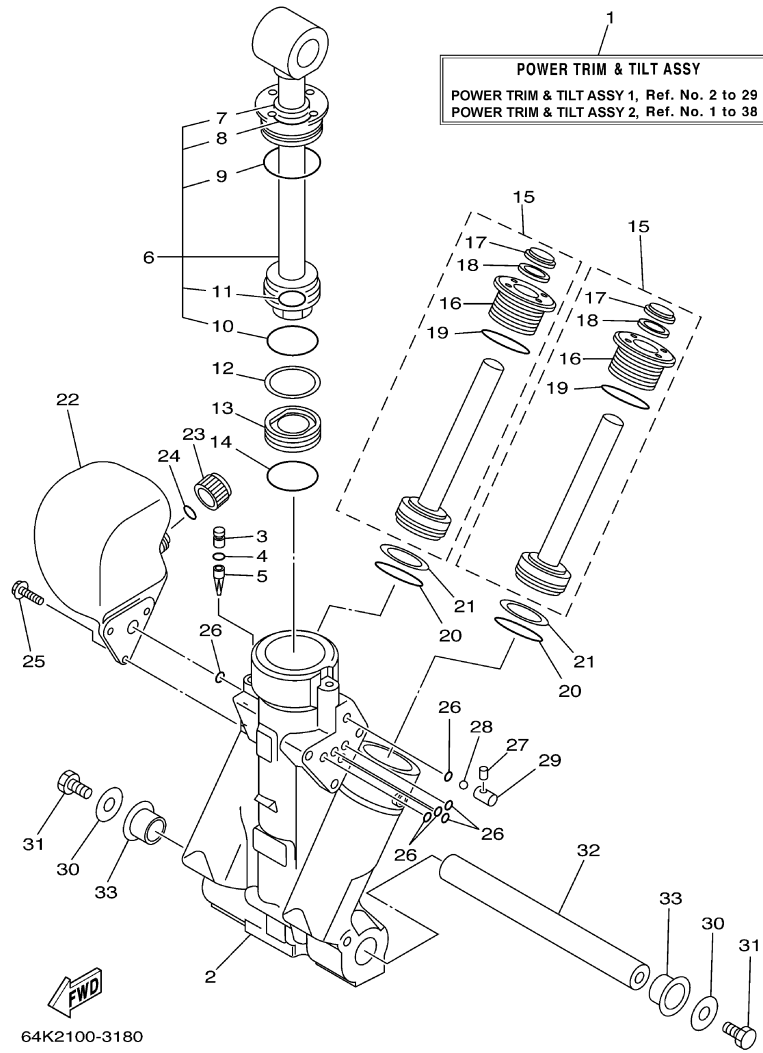

115TLRD 2005 / POWER TRIM & TILT ASSEMBLY 1

©2014 Yamaha Motor Corporation, U.S.A. All rights reserved.

Part List

115TLRD 2005 / POWER TRIM & TILT ASSEMBLY 1

REF - NO	PART NUMBER	PART NAME	QUANTITY	REMARKS
1	64E-43800-02-4D	POWER TRIM & TILT ASSY	1	
2	64E-43825-01-00	HOUSING, TRIM & TILT	1	
3	64E-4388J-00-00	PLUG 2	1	
4	93210-10M74-00	O-RING	1	
5	64E-43817-00-00	FILTER 2	1	
6	64E-43810-00-00	TILT PISTON SUB ASSY	1	
7	64E-43898-00-00	..SEAL, DUST 2	1	
8	64E-43867-00-00	.O-RING	1	
9	64E-43866-00-00	.O-RING	1	
10	6E5-43862-00-00	.O-RING	1	
11	64E-43883-00-00	.O-RING	1	
12	6E5-43872-00-00	RING, BACK UP	1	
13	6E5-43814-02-00	PISTON, FREE	1	
14	6E5-43862-00-00	O-RING	1	
15	64E-43820-00-00	PISTON SUB ASSEMBLY	2	
16	64E-43821-00-00	.SCREW, TRIM CYLINDER END	1	
17	64E-43822-00-00	.SEAL, TRIM DUST	1	
18	64E-4384J-00-00	.SEAL, TRIM DOWN	1	
19	6G5-43864-00-00	.O-RING	1	
20	6E5-43864-00-00	O-RING	2	
21	6E5-43874-01-00	RING, BACK UP	2	
22	64E-43828-00-00	BODY, RESERVOIR	1	
23	64E-43829-00-00	PLUG, RESERVOIR	1	
24	64E-43897-00-00	O-RING	1	
25	64E-4388E-00-00	BOLT ,SCREW (L:14MM)	3	
26	64E-43869-00-00	O-RING	6	
27	64E-4381G-00-00	PIN	1	
28	6E5-43858-00-00	BALL	1	
29	64E-4382G-00-00	VALVE, SEAT	1	
30	90201-08M14-00	WASHER, PLATE	2	
31	97080-08016-00	BOLT	2	
32	64E-43818-01-00	PIN, LOWER SHOCK MOUNT	1	
33	90386-22M98-00	BUSH	2	

Part Notes

115TLRD 2005 / POWER TRIM & TILT ASSEMBLY 1

PART NUMBER		NOTE TEXT
64E-43822-00-00		OEM: This part number is among the Top 100 Most Popular Marine Maintenance Parts as of March 2014.
64E-4384J-00-00		OEM: This part number is among the Top 100 Most Popular Marine Maintenance Parts as of March 2014.
6G5-43864-00-00		OEM: This part number is among the Top 100 Most Popular Marine Maintenance Parts as of March 2014.
64E-43869-00-00		OEM: This part number is among the Top 100 Most Popular Marine Maintenance Parts as of March 2014.

©2014 Yamaha Motor Corporation, U.S.A. All rights reserved.