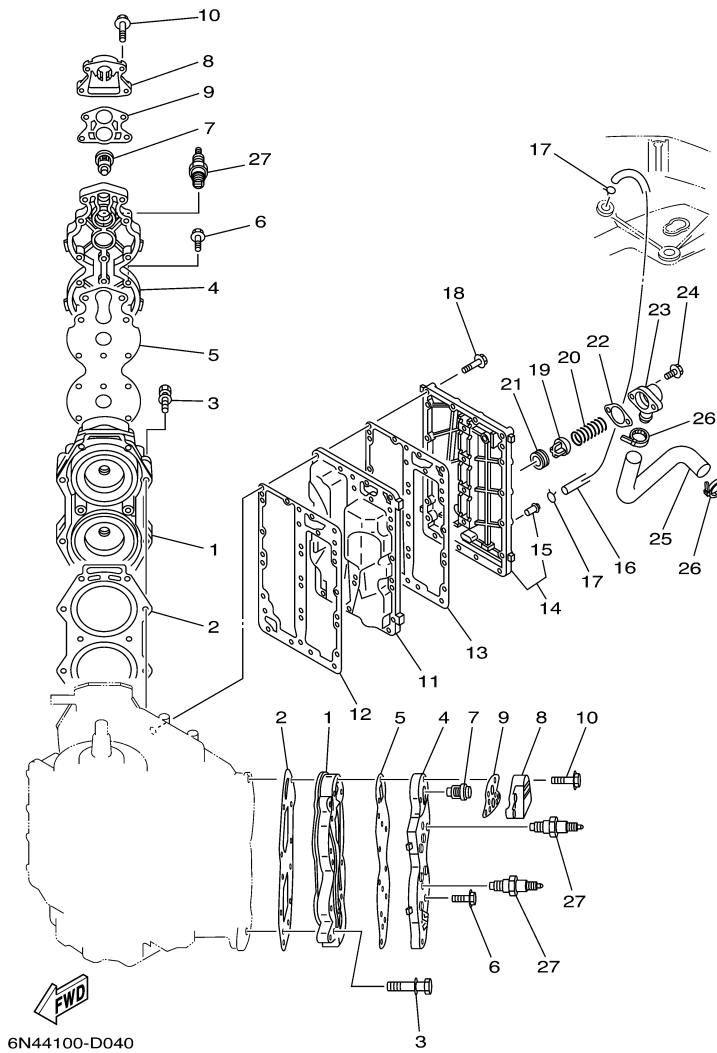

115TLRD 2005 / CYLINDER CRANKCASE 2

©2014 Yamaha Motor Corporation, U.S.A. All rights reserved.

Part List

115TLRD 2005 / CYLINDER CRANKCASE 2

REF - NO	PART NUMBER	PART NAME	QUANTITY	REMARKS
1	6E5-11111-10-1S	HEAD, CYLINDER 1	2	
2	6E5-11181-A1-00	.GASKET, CYLINDER HEAD 1	2	
3	90119-08MA8-00	BOLT, WITH WASHER	20	
4	6E5-11191-01-1S	COVER, CYLINDER HEAD 1	2	
5	6E5-11193-A0-00	.GASKET, HEAD COVER 1	2	
6	90119-06MA4-00	BOLT, WITH WASHER	24	
7	6E5-12411-30-00	THERMOSTAT	2	
8	6G5-12413-00-1S	COVER, THERMOSTAT	2	
9	688-12414-A1-00	.GASKET, COVER	2	
10	90119-06MA6-00	BOLT, WITH WASHER	8	
11	6E5-41111-00-1S	INNER COVER, EXHAUST	1	
12	6E5-41112-A1-00	GASKET, EXHAUST INNER COVER	1	
13	6E5-41114-A0-00	.GASKET, EXHAUST OUTER COVER	1	
14	6N7-41113-00-1S	OUTER COVER, EXHAUST	1	
15	650-24378-00-00	.PIPE, JOINT 4	1	
16	6E5-24312-00-00	PIPE 2	1	
17	90467-08004-00	CLIP	2	
18	90119-06MA5-00	BOLT, WITH WASHER	23	
19	60H-12416-00-00	VALVE, PRESSURE CONTROL	1	
20	90501-16M11-00	SPRING, COMPRESSION	1	
21	90480-20M05-00	GROMMET	1	
22	6G5-11382-A1-00	.GASKET 2	1	
23	6G5-11372-00-1S	COVER, BYPASS 2	1	
24	90119-06MA2-00	BOLT, WITH WASHER	2	
25	6E5-12576-00-00	HOSE 1	1	
26	90465-13M18-00	CLAMP	2	
27	94702-00247-00	PLUG, SPARK (NGK BR8HS-10)	4	

Part Notes

115TLRD 2005 / CYLINDER CRANKCASE 2

PART NUMBER		NOTE TEXT
6E5-12411-30-00		OEM: This part number is among the Top 100 Most Popular Marine Maintenance Parts as of March 2014.
688-12414-A1-00		OEM: This part number is among the Top 100 Most Popular Marine Maintenance Parts as of March 2014.
90480-20M05-00		OEM: This part number is among the Top 100 Most Popular Marine Maintenance Parts as of March 2014.

©2014 Yamaha Motor Corporation, U.S.A. All rights reserved.