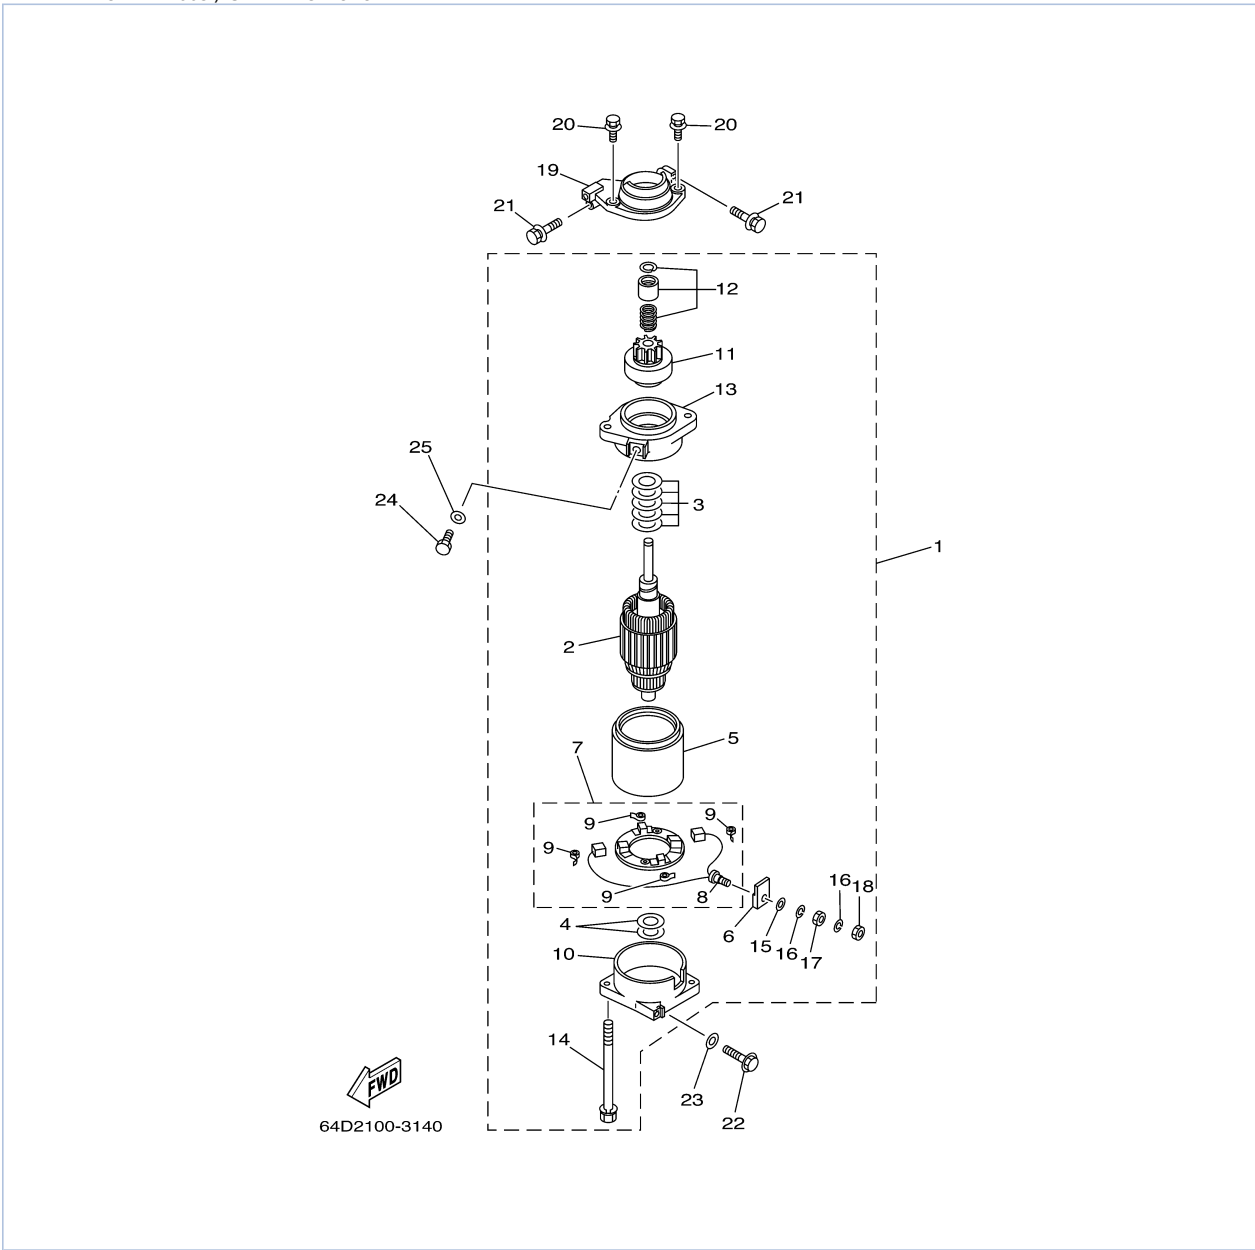

115TLRD 2005 / STARTING MOTOR

©2014 Yamaha Motor Corporation, U.S.A. All rights reserved.

Part List

115TLRD 2005 / STARTING MOTOR

REF - NO	PART NUMBER	PART NAME	QUANTITY	REMARKS
1	6N7-81800-10-00	STARTING MOTOR ASSY	1	
2	6N7-81850-10-00	.ARMATURE ASSY	1	
3	61A-81809-00-00	.WASHER KIT	1	
4	61A-81824-00-00	.WASHER 2	2	
5	6N7-81810-00-00	.STATOR ASSY	1	
6	6K7-8182G-10-00	.BUSH, TERMINAL	1	
7	6N7-81840-00-00	.BRUSH HOLDER ASSY	1	
8	6N7-81801-00-00	..BRUSH SET	1	
9	6N7-81813-00-00	..SPRING, BRUSH	4	
10	6N7-81820-10-00	.REAR BRACKET ASSY	1	
11	6N7-81807-00-00	.GEAR ASSY, STARTING MOTOR	1	
12	6N7-81857-00-00	.RETAINER	1	
13	6N7-81830-00-00	.FRONT BRACKET ASSY	1	
14	6K7-81826-10-00	.BOLT	2	
15	6E5-8182E-10-00	.WASHER	1	
16	6E5-8182F-10-00	.WASHER	2	
17	6E5-8182A-10-00	.NUT	1	
18	6E5-8182K-10-00	.NUT	1	
19	6R3-81822-00-94	BRACKET, STARTING MOTOR	1	
20	90119-08M76-00	BOLT, WITH WASHER	2	
21	90119-08M77-00	BOLT, WITH WASHER	2	
22	90119-08M57-00	BOLT, WITH WASHER	1	
23	92990-08600-00	..WASHER, PLATE	1	
24	97095-08016-00	BOLT	1	
25	92995-08600-00	WASHER	1