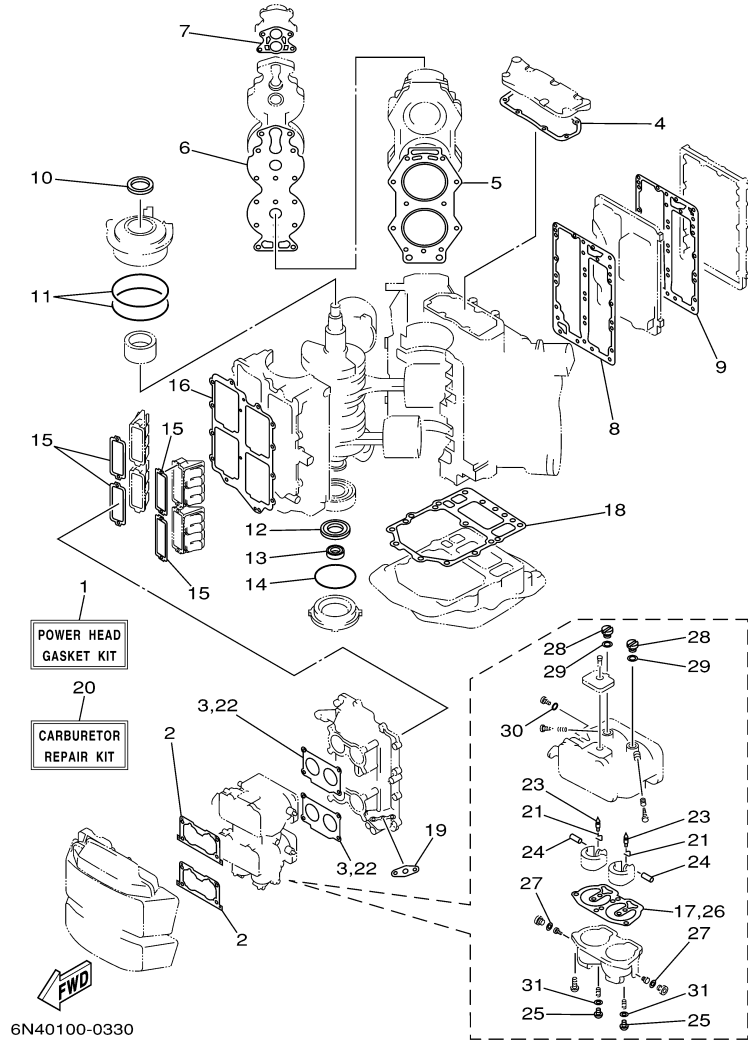

115TLRD 2005 / REPAIR KIT 1

©2014 Yamaha Motor Corporation, U.S.A. All rights reserved.

Part List

115TLRD 2005 / REPAIR KIT 1

REF - NO	PART NUMBER	PART NAME	QUANTITY	REMARKS
1	6N6-W0001-A5-00	POWER HEAD GASKET KIT	1	
2	6K7-14483-00-00	.GASKET	2	
3	6E5-14198-A2-00	.GASKET	2	
4	6E5-11381-A2-00	.GASKET 1	1	
5	6E5-11181-A1-00	.GASKET, CYLINDER HEAD 1	2	
6	6E5-11193-A0-00	.GASKET, HEAD COVER 1	2	
7	688-12414-A1-00	.GASKET, COVER	2	
8	6E5-41112-A1-00	.GASKET, EXHAUST INNER COVER	1	
9	6E5-41114-A0-00	.GASKET, EXHAUST OUTER COVER	1	
10	93102-40M14-00	.OIL SEAL	1	
11	93211-04001-00	.O-RING	2	
12	93102-35M13-00	.OIL SEAL	1	
13	93101-22M15-00	.OIL SEAL	1	
14	93210-74M35-00	.O-RING	1	
15	6E5-13621-A1-00	.GASKET, VALVE SEAT	4	
16	6E5-13645-A1-00	.GASKET, MANIFOLD 1	1	
17	64D-14384-01-00	.GASKET, FLOAT CHAMBER	2	
18	6G5-45113-A1-00	.GASKET, UPPER CASING	1	
19	650-24431-A0-00	.GASKET, FUEL PUMP 1	1	
20	6N6-W0093-09-00	CARBURETOR REPAIR KIT	1	
21	6E5-14159-00-00	.CLIP	2	
22	6E5-14198-A2-00	.GASKET	1	
23	6E5-14546-00-00	.VALVE, NEEDLE	2	
24	6E5-14386-02-00	.PIN, FLOAT	2	
25	64D-14394-00-00	.VALVE, DRAIN	2	
26	64D-14384-01-00	.GASKET, FLOAT CHAMBER	1	
27	6E5-14398-00-00	.GASKET	2	
28	6E5-14328-01-00	.PLUG	2	
29	6E5-14979-00-00	.GASKET	2	
30	6J8-14995-00-00	.GASKET	1	
31	61U-14959-00-00	.GASKET	2	

Part Notes

115TLRD 2005 / REPAIR KIT 1

PART NUMBER	NOTE TEXT
688-12414-A1-00	OEM: This part number is among the Top 100 Most Popular Marine Maintenance Parts as of March 2014.
650-24431-A0-00	OEM: This part number is among the Top 100 Most Popular Marine Maintenance Parts as of March 2014.

©2014 Yamaha Motor Corporation, U.S.A. All rights reserved.