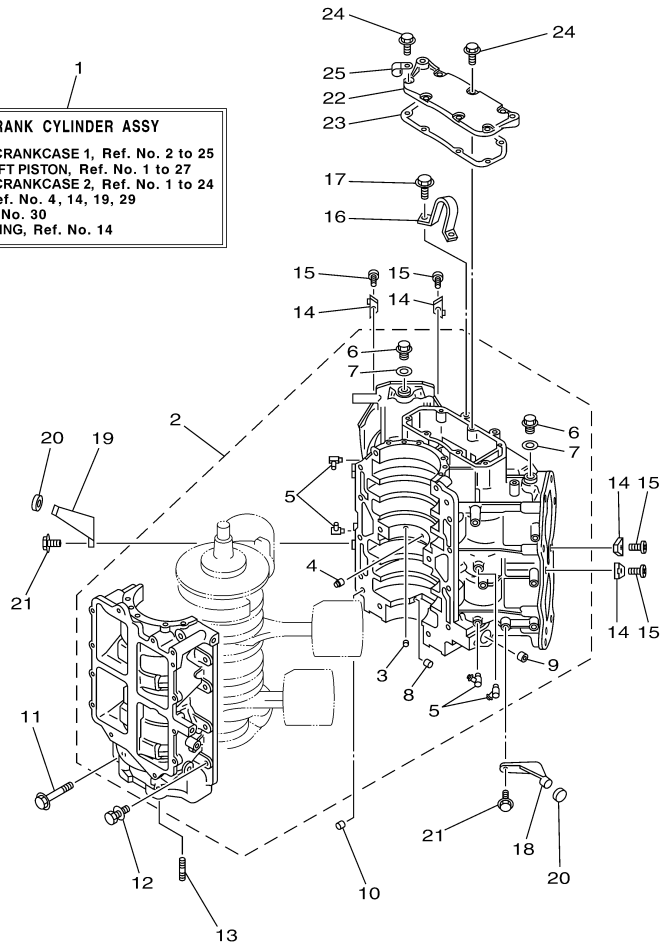

115TLRD 2005 / TOP COWLING

©2014 Yamaha Motor Corporation, U.S.A. All rights reserved.

Part List

115TLRD 2005 / TOP COWLING

REF - NO	PART NUMBER	PART NAME	QUANTITY	REMARKS
1	6N6-42610-80-4D	TOP COWLING ASSY	1	
2	6R3-42647-00-00	.HOLDER, CLAMP BAND	3	
3	92990-06100-00	.WASHER, SPRING	6	
4	95380-06600-00	.NUT, HEXAGON	6	
5	6R3-42662-00-00	.DAMPER	3	
6	6R3-42814-00-00	.HOOK, CLAMP	3	
7	97095-06012-00	.BOLT	6	
8	92995-06600-00	.WASHER	6	
9	6N7-42619-00-00	.DAMPER, FORM	1	
10	6N7-42627-00-00	.DAMPER, FORM	1	
11	6R3-42615-01-00	.SEAL	1	
12	6N7-42613-00-4D	.MOLDING, AIR DUCT	1	
13	90179-06M24-00	.NUT	6	
14	6N7-42636-00-00	.LOUVER 2	1	
15	92990-04600-00	.WASHER, PLATE	3	
16	97780-40520-00	.SCREW, TAPPING	3	
17	6N6-42686-60-00	.EMBLEM, FRONT	1	
18	6N6-42687-60-00	.EMBLEM, REAR	1	
19	6N7-W0070-50-00	.GRAPHIC SET	1	
20	6N7-42681-50-00	.MARK, COWLING	1	
21	6N7-42682-50-00	.MARK, COWLING	1	

6N64110-D020

Part List

115TLRD 2005 / CYLINDER CRANKCASE 1

REF - NO	PART NUMBER	PART NAME	QUANTITY	REMARKS
1	6N6-W0090-17-1S	CRANK CYLINDER ASSY	1	
2	6N6-15100-01-1S	CRANKCASE ASSY	1	
3	624-11379-00-00	.VALVE, CHECK	1	
4	663-11518-01-00	.LOCK BEARING	1	
5	6E5-11372-01-00	.NIPPLE, HOSE	4	
6	90340-14M00-00	.PLUG, STRAIGHT SCREW	2	
7	90430-14115-00	.GASKET	2	
8	90384-06M07-00	.BUSH, BIMETAL FORMED	1	
9	90384-14M09-00	.BUSH, BIMETAL FORMED	1	
10	93608-12063-00	PIN, DOWEL	2	
11	90105-10M20-00	BOLT, FLANGE	6	
12	90119-08M94-00	BOLT, WITH WASHER	8	
13	90116-08M45-00	BOLT, STUD	2	
14	6E5-11325-00-00	ANODE	4	
15	98780-04015-00	SCREW, FLAT HEAD	4	
16	6E5-11119-01-00	HANGER, ENGINE	1	
17	90119-08MA3-00	BOLT, WITH WASHER	2	
18	6E5-42761-00-1S	STOPPER	1	
19	6E5-42762-00-1S	STOPPER	1	
20	68F-44533-00-00	DAMPER, UPPER MOUNT RUBBER	2	
21	90119-06MA2-00	BOLT, WITH WASHER	4	
22	6K7-11371-01-1S	COVER	1	
23	6E5-11381-A2-00	.GASKET 1	1	
24	90119-06MA2-00	BOLT, WITH WASHER	7	
25	90465-06M86-00	.CLAMP	1	