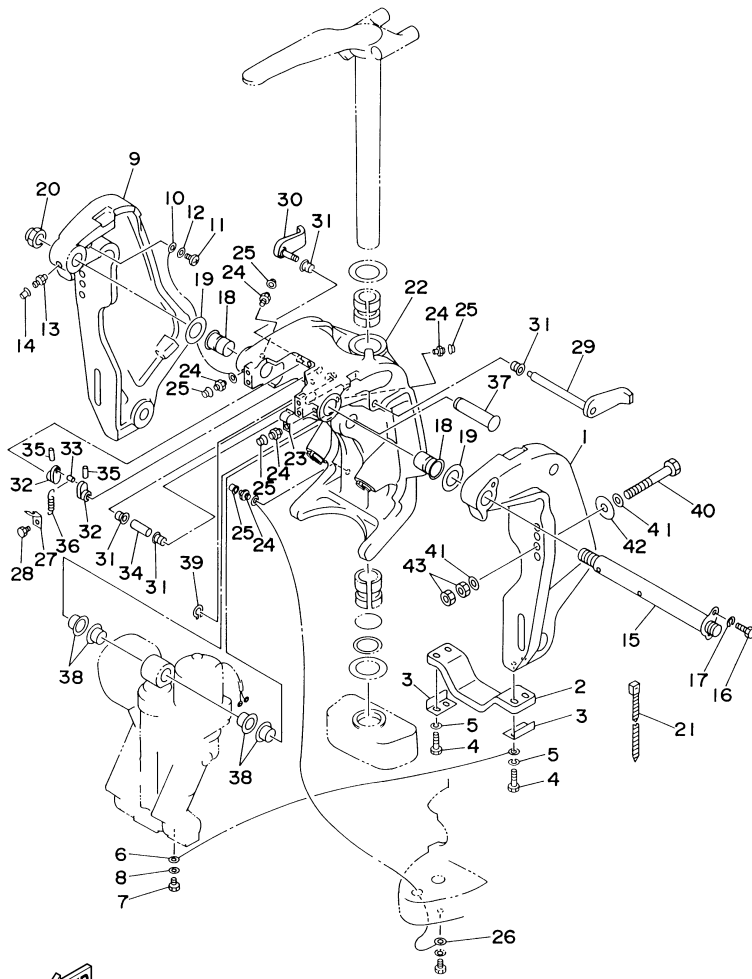

115TLRD 2005 / BRACKET 1

6N60010-7160

©2014 Yamaha Motor Corporation, U.S.A. All rights reserved.

Part List

115TLRD 2005 / BRACKET 1

REF - NO	PART NUMBER	PART NAME	QUANTITY	REMARKS
1	64E-43111-02-8D	BRACKET, CLAMP 1	1	
2	6G5-45251-02-00	ANODE	1	
3	6G5-44526-00-00	PLATE	2	
4	97095-06030-00	BOLT	4	
5	92995-06100-00	WASHER, SPRING	4	
6	6E5-82148-00-00	WIRE, LEAD 4	1	
7	97095-06010-00	BOLT	1	
8	92995-06600-00	WASHER	1	
9	64E-43112-02-8D	BRACKET, CLAMP 2	1	
10	6E5-82148-00-00	WIRE, LEAD 4	1	
11	97880-06012-00	SCREW, PAN HEAD	1	
12	92990-06600-00	WASHER, PLATE	1	
13	93700-06M03-00	NIPPLE, GREASE	1	
14	663-45119-00-00	CAP, GREASE NIPPLE	1	AP
15	64E-43131-01-00	BOLT, CLAMP BRACKET	1	
16	97095-08020-00	BOLT	1	
17	92995-08100-00	WASHER	1	
18	90386-25M31-00	BUSH	2	
19	90201-26M59-00	WASHER, PLATE	2	
20	90185-22M11-00	NUT, SELF-LOCKING	1	
21	90465-11M10-00	CLAMP	1	
22	64E-43311-20-8D	BRACKET, SWIVEL 1	1	UR X
22	64E-43311-10-8D	BRACKET, SWIVEL 1	1	UR L
23	90465-08M63-00	CLAMP	1	
24	93700-06M03-00	NIPPLE, GREASE	5	
25	663-45119-00-00	CAP, GREASE NIPPLE	5	AP
26	6E5-82147-20-00	WIRE, LEAD 5	1	UR X
26	6E5-82147-00-00	WIRE, LEAD 5	1	UR L
27	6G5-43144-00-00	HOOK, SPRING	1	
28	97095-06010-00	BOLT	1	
29	6G5-43181-02-00	LEVER, TILT STOP 1	1	
30	6G5-43185-02-00	LEVER, TILT STOP 2	1	
31	90386-10M16-00	BUSH	4	
32	6G5-43148-00-00	COLLAR, DISTANCE	2	
33	90249-06M19-00	PIN	1	
34	90387-10M05-00	COLLAR	1	
35	91690-30020-00	PIN, SPRING	2	
36	90506-14M24-00	SPRING, TENSION	1	
37	64E-43126-00-00	PIN, UPPER SHOCK MOUNT	1	
38	90386-22M98-00	BUSH	4	
39	93410-22M11-00	CIRCLIP	1	
40	90101-12M77-00	BOLT (L:150MM)	2	UR
40	90101-12M05-00	BOLT (L:130MM)	4	UR
41	90201-13M01-00	WASHER, PLATE	8	
42	90201-12M05-00	WASHER, PLATE	4	
43	95380-12600-00	NUT	8	

Part Notes

115TLRD 2005 / BRACKET 1

PART NUMBER	NOTE TEXT
6G5-45251-02-00	OEM: This part number is among the Top 100 Most Popular Marine Maintenance Parts as of March 2014.
92990-06600-00	OEM: This part number is among the Top 100 Most Popular Marine Maintenance Parts as of March 2014.