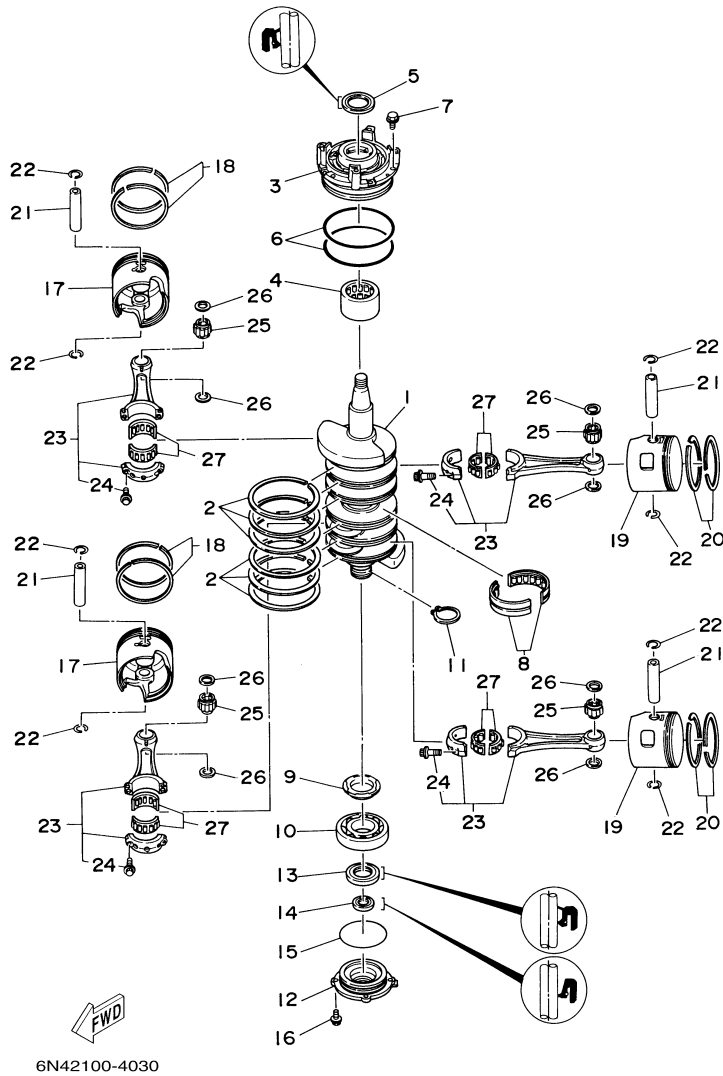

115TLRD 2005 / CRANKSHAFT PISTON

©2014 Yamaha Motor Corporation, U.S.A. All rights reserved.

Part List

115TLRD 2005 / CRANKSHAFT PISTON

REF - NO	PART NUMBER	PART NAME	QUANTITY	REMARKS
1	6N7-11411-01-00	CRANKSHAFT	1	
2	6E5-11447-00-00	SEAL, CRANK	6	
3	6R3-15163-00-1S	HOUSING, BEARING 1	1	
4	93311-940U3-00	BEARING	1	
5	93102-40M14-00	.OIL SEAL	1	
6	93211-04001-00	.O-RING	2	
7	90119-06MA2-00	BOLT, WITH WASHER	3	
8	93310-954U1-00	BEARING	1	
9	6R3-11536-00-00	GEAR, DRIVE	1	
10	93306-208U0-00	BEARING	1	
11	93410-40M03-00	CIRCLIP	1	
12	6G5-15359-00-94	HOUSING, OIL SEAL	1	
13	93102-35M13-00	OIL SEAL	1	
14	93101-22M15-00	.OIL SEAL	1	
15	93210-74M35-00	.O-RING	1	
16	90119-06MA2-00	BOLT, WITH WASHER	4	
17	6R5-11631-11-93	PISTON (STD)	2	
17	6R5-11635-11-00	PISTON (0.25MM O/S)	2	AP
17	6R5-11636-11-00	PISTON (0.50MM O/S)	2	AP
18	64D-11603-02-00	PISTON RING SET (STD)	2	
18	64D-11605-02-00	PISTON RING SET (0.50MM O/S)	2	AP
18	64D-11604-02-00	PISTON RING SET (0.25MM O/S)	2	AP
19	6R5-11642-11-93	PISTON 2 (STD)	2	
19	6R5-11645-11-00	PISTON 2 (0.25MM O/S)	2	AP
19	6R5-11646-11-00	PISTON 2 (0.50MM O/S)	2	AP
20	64D-11603-02-00	PISTON RING SET (STD)	2	
20	64D-11605-02-00	PISTON RING SET (0.50MM O/S)	2	AP
20	64D-11604-02-00	PISTON RING SET (0.25MM O/S)	2	AP
21	6R5-11633-10-00	PIN, PISTON	4	
22	6R5-11634-10-00	CLIP, PISTON PIN	8	
23	6R5-11650-10-00	CONNECTING ROD ASSY	4	
24	90109-08022-00	.BOLT	2	
25	93310-32337-00	BEARING	4	
26	90201-23M01-00	WASHER, PLATE	8	
27	93310-836U0-00	BEARING	4