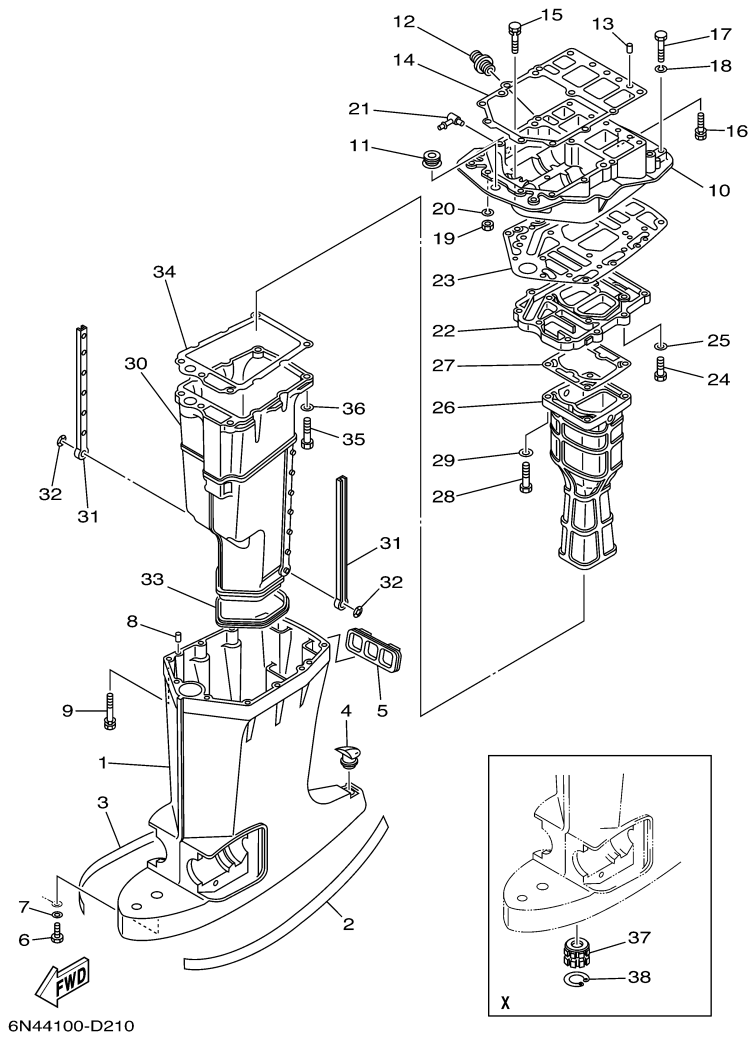

115TLRD 2005 / UPPER CASING

©2014 Yamaha Motor Corporation, U.S.A. All rights reserved.

Part List

115TLRD 2005 / UPPER CASING

REF - NO	PART NUMBER	PART NAME	QUANTITY	REMARKS
1	6E5-45111-23-8D	CASING, UPPER	1	UR X
1	6E5-45111-02-8D	CASING, UPPER	1	UR L
2	6R3-42791-41-00	MARK 1	1	
3	6R3-42792-41-00	MARK 2	1	
4	6E5-45155-00-00	CAP	1	
5	6E5-42769-00-00	SEAL, RUBBER	1	
6	97095-06010-00	BOLT	1	
7	92995-06600-00	WASHER	1	
8	93608-12M05-00	PIN, DOWEL	2	
9	90119-08078-00	BOLT, WITH WASHER	6	
10	6G5-41137-11-94	GUIDE, EXHAUST	1	FLUSHING KIT
11	6E5-42724-00-00	GROMMET	1	
12	6G5-12581-00-00	JOINT, HOSE 1	1	
13	93608-12M05-00	PIN, DOWEL	2	
14	6G5-45113-A1-00	.GASKET, UPPER CASING	1	
15	90119-08M79-00	BOLT, WITH WASHER	2	
16	90119-08077-00	BOLT, WITH WASHER	4	
17	97095-08045-00	.BOLT	2	
18	92995-08100-00	WASHER	2	
19	95380-08700-00	NUT	2	
20	92995-08100-00	WASHER	2	
21	6H1-11372-00-00	.NIPPLE, HOSE	1	FLUSHING KIT
22	6G5-41131-01-5B	MANIFOLD, EXT. 1	1	
23	6G5-45114-A1-00	.GASKET, UPPER CASING	1	
24	97095-08030-00	BOLT	4	
25	92995-08600-00	WASHER	4	
26	6E5-41132-10-5B	MANIFOLD, EXHAUST	1	
27	6E5-41134-A0-00	.GASKET, EXHAUST MANIFOLD	1	
28	97095-08045-00	.BOLT	4	
29	92995-08600-00	WASHER	4	
30	6E5-14711-01-5B	MUFFLER 1	1	
31	6E5-14737-00-00	DAMPER, MUFFLER	2	
32	90183-05M02-00	NUT, SPRING	2	
33	6E5-45123-00-00	.GASKET, MUFFLER	1	
34	6E5-41135-A0-00	.GASKET, EXHAUST MANIFOLD	1	
35	97095-08045-00	.BOLT	5	
36	92995-08600-00	WASHER	5	
37	6E5-45318-00-00	BUSHING, DRIVE SHAFT	1	X
38	93420-36M01-00	CIRCLIP	1	X