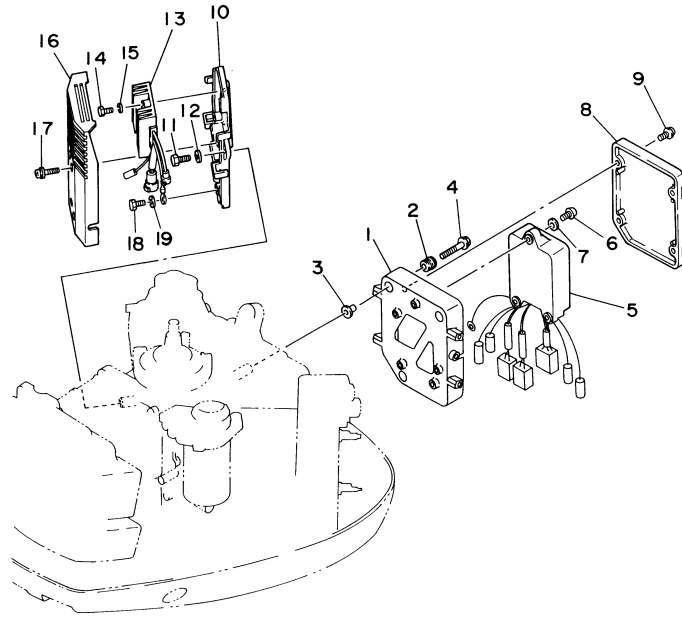

115TLRD 2005 / GENERATOR

©2014 Yamaha Motor Corporation, U.S.A. All rights reserved.

Part List

115TLRD 2005 / GENERATOR

REF - NO	PART NUMBER	PART NAME	QUANTITY	REMARKS
1	6N7-85550-01-00	ROTOR ASSY	1	
2	6N7-85510-00-00	STATOR ASSY	1	
3	6N7-85580-10-00	COIL, PULSER	1	
4	90280-05015-00	KEY, WOODRUFF	1	
5	90201-21M18-00	WASHER, PLATE	1	
6	90170-20137-00	NUT	1	
7	97013-06065-00	BOLT	4	
8	92903-06600-00	WASHER, PLATE	4	
9	688-41611-00-00	RETAINER, MAGNETO BASE	1	
10	688-41612-00-00	RETAINER, MAGNETO BASE	4	
11	97880-06018-00	SCREW, PAN HEAD	4	
12	90464-12M00-00	CLAMP	1	
13	6E5-81332-00-00	PLATE, TIMING	1	
14	97885-06010-00	SCREW, PAN HEAD	1	
15	92995-06600-00	WASHER	1	
16	6N7-81337-00-00	COVER, FLYWHEEL	1	
17	90480-12M11-00	GROMMET	2	
18	663-82317-01-00	DAMPER, IGNITION COIL	2	
19	6A1-83625-41-00	MARK 5	1	
20	6E5-14488-00-00	LABEL, CAUTION	1	

115TLRD 2005 / ELECTRICAL 1

6N60010-4110

Part List

115TLRD 2005 / ELECTRICAL 1

REF - NO	PART NUMBER	PART NAME	QUANTITY	REMARKS
1	6N7-85542-01-1S	BRACKET	1	
2	6A0-82317-00-00	DAMPER, IGNITION COIL	3	
3	624-42542-00-00	PIPE	3	
4	90119-06M59-00	BOLT, WITH WASHER	3	
5	6N7-85540-01-00	C.D.I. UNIT ASSY	1	
6	97880-06020-00	SCREW, PAN HEAD	3	
7	92990-06600-00	WASHER, PLATE	3	
8	6N7-85537-00-00	COVER	1	
9	90159-06M11-00	SCREW, WITH WASHER	4	
10	6N7-81948-00-94	BRACKET	1	
11	97013-06016-00	BOLT	3	
12	92903-06600-00	WASHER, PLATE	3	
13	6R3-81960-00-00	RECTIFIER & REGULATOR ASSY	1	
14	97013-06025-00	BOLT	2	
15	92903-06600-00	WASHER, PLATE	2	
16	6R3-81942-00-00	COVER	1	
17	90159-06M08-00	SCREW, WITH WASHER	4	
18	97095-06012-00	BOLT	1	
19	92995-06600-00	WASHER	1	