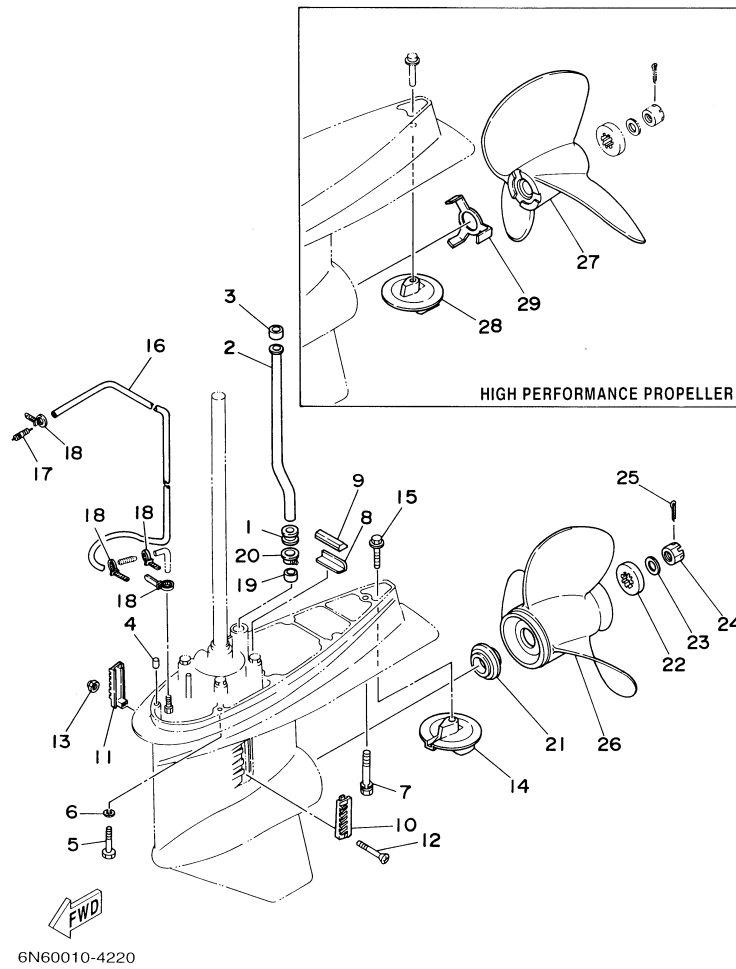

115TLRD 2005 / LOWER CASING DRIVE 2

©2014 Yamaha Motor Corporation, U.S.A. All rights reserved.

Part List

115TLRD 2005 / LOWER CASING DRIVE 2

REF - NO	PART NUMBER	PART NAME	QUANTITY	REMARKS
1	6E5-44366-00-00	DAMPER, WATER SEAL 2	1	
2	6E5-44361-20-00	TUBE, WATER 1	1	UR X
2	6E5-44361-00-00	TUBE, WATER 1	1	UR L
3	6E5-44365-00-00	DAMPER, WATER SEAL 1	1	
4	93608-12M05-00	PIN, DOWEL	2	
5	97075-10045-00	BOLT	6	
6	92995-10100-00	WASHER	6	
7	90119-10M89-00	BOLT, WITH WASHER	1	
8	663-45376-00-94	GUIDE, SEAL DAMPER	1	
9	688-45375-00-00	DAMPER, SEAL	1	
10	688-45214-02-00	COVER, WATER INLET 1	1	
11	688-45215-02-00	COVER, WATER INLET 2	1	
12	90152-05M07-00	SCREW, COUNTERSUNK	1	
13	90185-05002-00	NUT, NYLON	1	
14	6E5-45371-01-00	TAB-TRIM	1	
15	90105-10M00-00	BOLT, FLANGE	1	
16	90445-07MF0-00	HOSE (L1030)	1	
17	6E5-83558-00-00	END, NIPPLE	1	
18	90465-11M10-00	CLAMP	4	
19	6E5-44365-00-00	DAMPER, WATER SEAL 1	1	
20	6E5-44312-00-00	COVER, WATER PUMP HOUSING	1	
21	6E5-45987-01-00	SPACER 1	1	
22	688-45997-01-00	SPACER 2	1	
23	92990-18200-00	WASHER	1	
24	90171-18M04-00	NUT, CASTLE	1	
25	91490-40030-00	PIN. COTTER	1	
26	6E5-45941-00-EL	PROPELLER (3X13"X19"-K)	1	UR
26	688-45930-02-98	PROPELLER (3X13"X17"-K)	1	UR
26	6E5-45945-01-EL	PROPELLER (3X13-1/4"X17"- K)	1	UR
26	6E5-45947-00-EL	PROPELLER (3X13-1/2"X15"- K)	1	UR
26	6E5-45949-00-EL	PROPELLER (3X13-5/8"X13"- K)	1	UR
26	688-45970-03-98	PROPELLER (3 X 13-1/2" X 19" -K) ( )	1	UR
26	688-45972-02-98	PROPELLER (3X13"X21"-K)	1	UR
26	688-45974-02-98	PROPELLER (3X13"X23"-K)	1	UR
26	688-45978-60-98	PROPELLER (3X13-1/2"X16"- K)	1	UR
26	688-45932-60-98	PROPELLER (3X13-1/2"X14"- K)	1	UR
26	6E5-45952-00-EL	PROPELLER (3X13"X23"-K)	1	UR
26	6E5-45954-00-EL	PROPELLER (3X14"X11"-K)	1	UR
26	688-45976-01-98	PROPELLER (3X13"X25"-K)	1	UR
26	6E5-45956-00-EL	PROPELLER (3X13"X25"-K)	1	UR
26	6E5-45943-00-EL	PROPELLER (3X12-5/8"X21"- K)	1	UR
27	6E5-45972-10-00	PROPELLER (3X14"X24"-P)	1	UR
27	6E5-45978-10-00	PROPELLER (3X14"X26"-P)	1	UR
27	6E5-45976-10-00	PROPELLER (3X14"X22"-P)	1	UR
27	6E5-45970-10-00	PROPELLER (3X14"X20"-P)	1	UR
27	6E5-45974-10-00	PROPELLER (3X14"X28"-P)	1	UR
28	6E5-45371-10-00	TAB-TRIM	1	
29	6E5-45994-10-00	PLATE, TOOTH	1