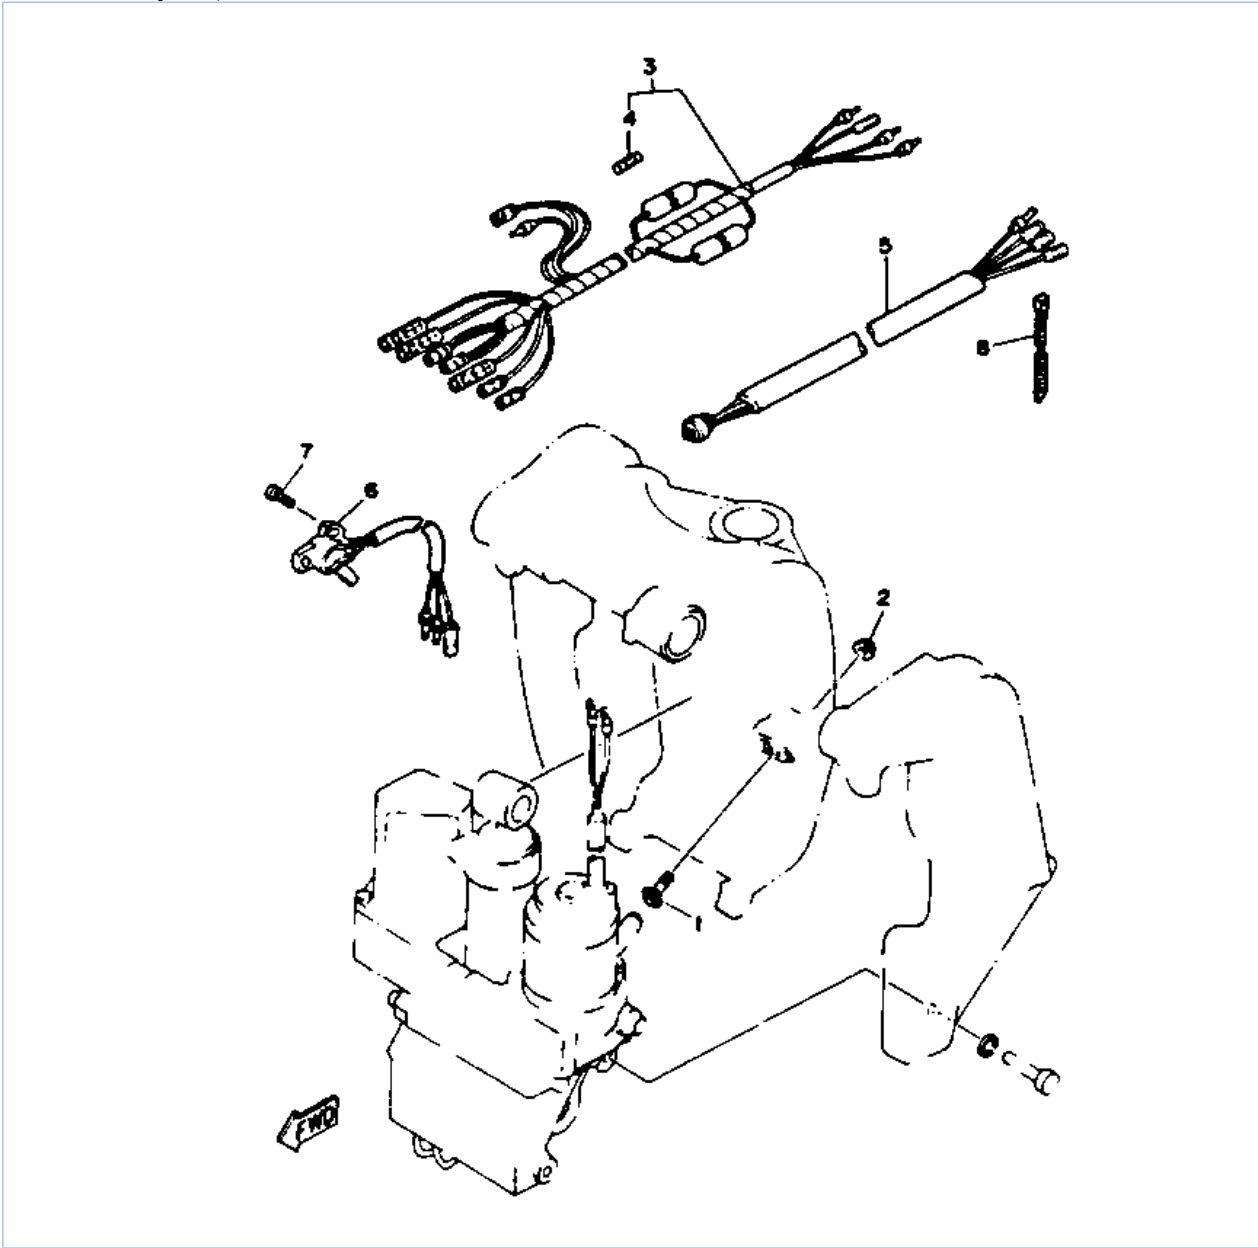

115TXRQ 1992 / BRACKET 2

©2014 Yamaha Motor Corporation, U.S.A. All rights reserved.

Part List

115TXRQ 1992 / BRACKET 2

REF - NO	PART NUMBER	PART NAME	QUANTITY	REMARKS
1	6G5-43376-00-00	BOLT, THRUST RECEIVER	2	
2	95780-10300-00	NUT, FLANGE	2	
3	6Y5-83553-M0-00	WIRE, LEAD (L=2.5M)	1	
4	1E6-82151-00-00	.FUUSE (10A)	2	
5	6E5-82553-10-00	EXTENSION, WIRE HARNESS	1	
6	6R3-83672-01-00	TRIM SENDER	1	
7	98580-06016-00	SCREW, PAN HEAD	2	
8	90465-11M10-00	CLAMP	3