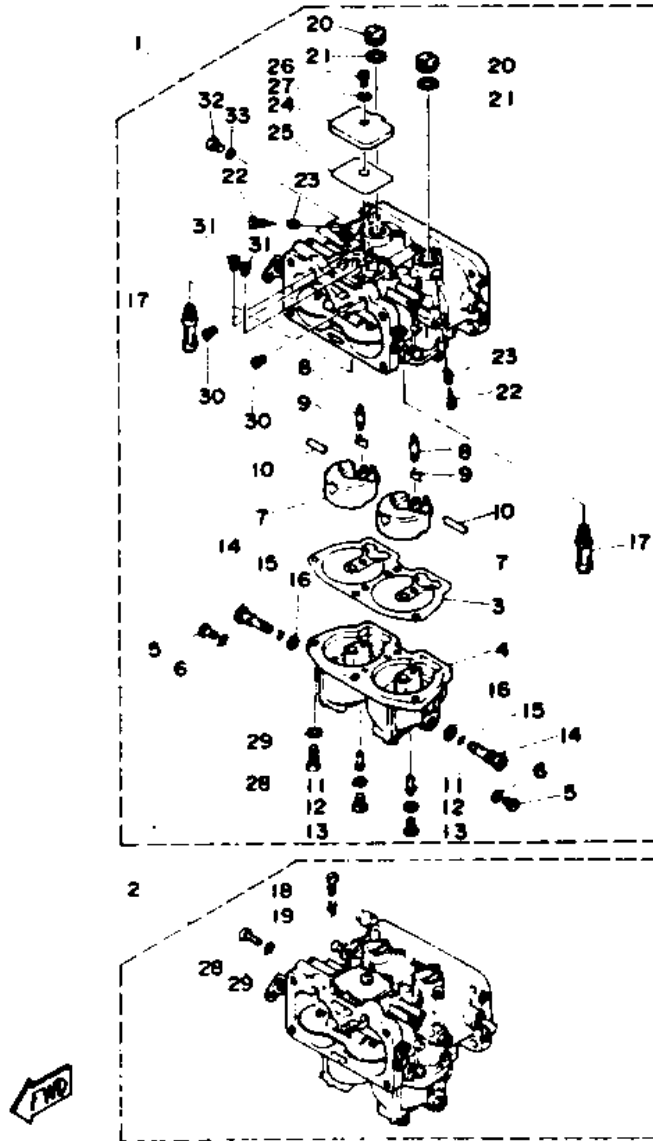

115TXRQ 1992 / CARBURETOR

©2014 Yamaha Motor Corporation, U.S.A. All rights reserved.

Part List

115TXRQ 1992 / CARBURETOR

REF - NO	PART NUMBER	PART NAME	QUANTITY	REMARKS
1	6E5-14301-13-00	CARBURETOR ASSEMBLY 1	1	UR 115 MODEL
1	6L1-14301-01-00	CARBURETOR ASSEMBLY 1	1	UR 130 MODEL
2	6L1-14302-01-00	CARBURETOR ASSEMBLY 2	1	UR 130 MODEL
2	6E5-14302-13-00	CARBURETOR ASSEMBLY 2	1	UR 115 MODEL
3	6E5-14384-03-00	.GASKET, FLOAT CHAMBER	2	
4	6E5-14381-03-00	.BODY, FLOAT CHAMBER	2	
5	6E5-14383-01-00	.SCREW, DRAIN	4	
6	6J8-14995-00-00	.GASKET	4	
7	6E5-14385-02-00	.FLOAT	4	
8	6E5-14546-00-00	.VALVE, NEEDLE	4	
9	6E5-14159-00-00	.CLIP	4	
10	6E5-14386-02-00	.PIN, FLOAT	4	
11	6E5-1492F-40-00	.JET, AIR SLOW (#80)	3	UR 130 MODEL
11	6E5-1492F-39-00	.JET, AIR SLOW (#78)	4	UR 115 MODEL
12	6E5-14397-00-00	.O-RING	4	
13	6E5-14394-00-00	.PLUG, SLOW JET	4	
14	6E5-1492E-90-00	.JET, MAIN (#180)	4	
15	6E5-14997-00-00	.O-RING	4	
16	6E5-14398-01-00	.GASKET	4	
17	6E5-1492A-00-00	.NOZZLE, MAIN	4	
18	6E5-14321-00-00	.SCREW, THROTTLE	1	
19	6J8-14334-00-00	.SPRING, THROTTLE	1	
20	6E5-14328-01-00	.PLUG	4	
21	6E5-14979-00-00	.GASKET	4	
22	6E5-14323-03-00	.SCREW, AIR ADJUSTING	4	
23	6E5-14223-00-00	.SPRING, AIR ADJUSTING	4	
24	6E5-14527-01-00	.PLATE	2	
25	6E5-14959-01-00	.GASKET	2	
26	97980-05108-00	.SCREW, WITH WASHER	2	
27	92990-05100-00	.WASHER, SPRING	2	
28	98580-05016-00	.SCREW, PAN HEAD	9	
29	92990-05100-00	.WASHER, SPRING	9	
30	61A-1492H-12-00	.JET, SLOW AIR BLEED (#60)	4	
31	61A-1492G-58-00	.JET, MAIN AIR BLEED	4	UR 115 MODEL
31	61A-1492G-44-00	.JET, MAIN AIR BLEED	4	UR 130 MODEL
32	6E5-14324-00-00	.SCREW, FLAT HEAD	2	
33	6J8-14995-00-00	.GASKET	2