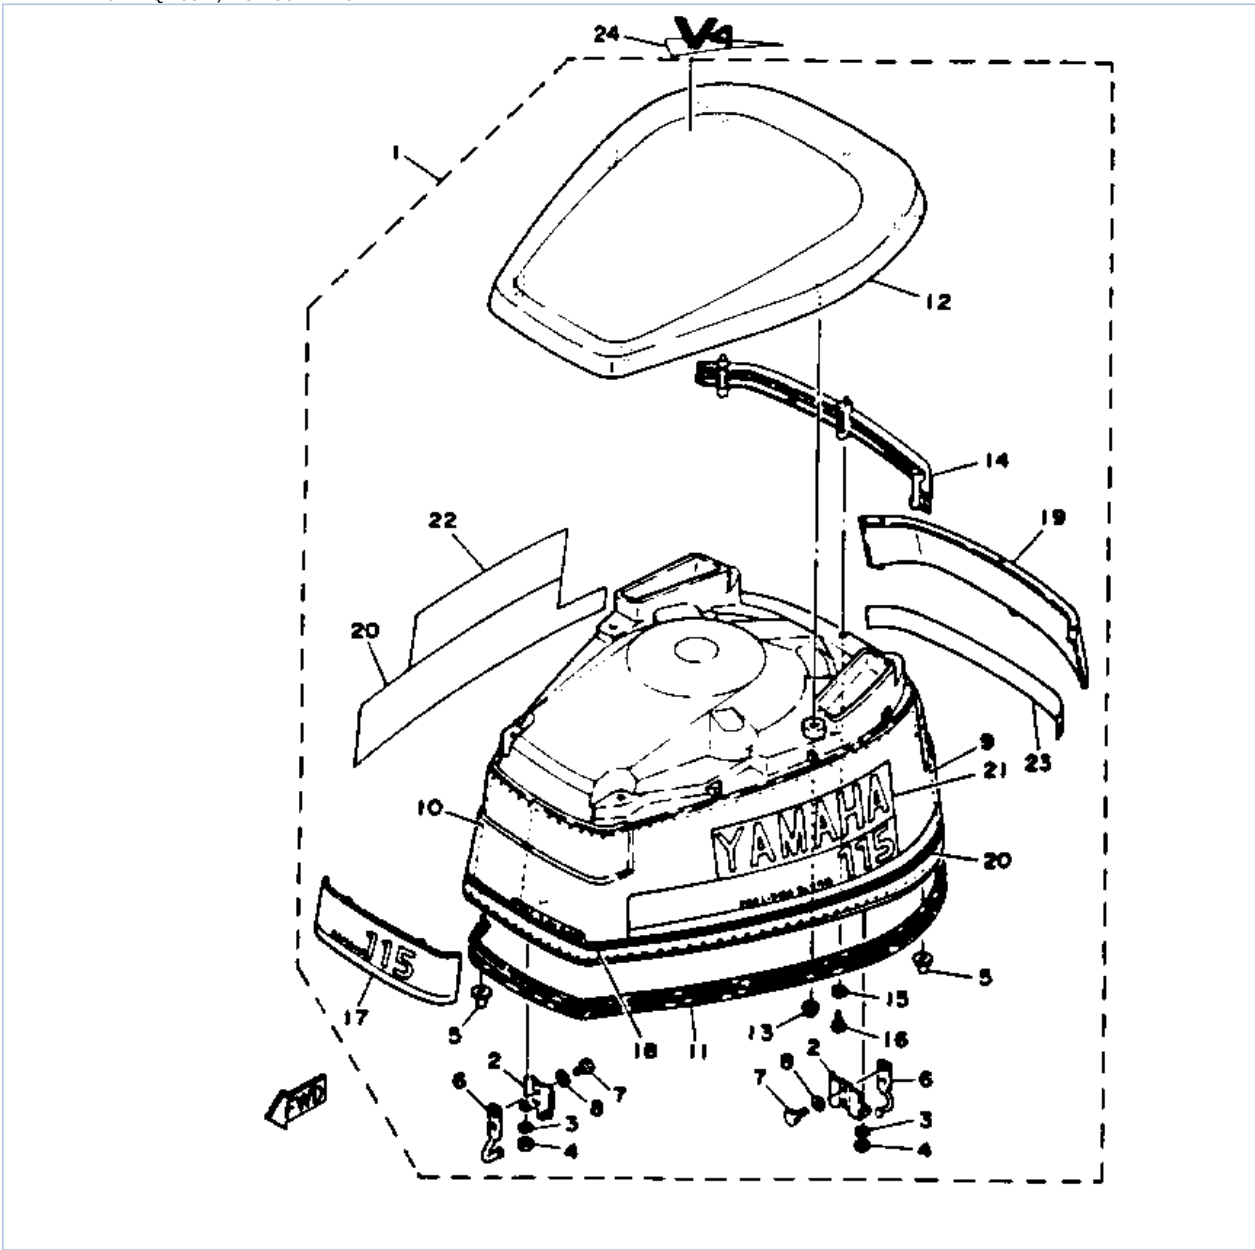

115TXRQ 1992 / TOP COWLING

©2014 Yamaha Motor Corporation, U.S.A. All rights reserved.

Part List

115TXRQ 1992 / TOP COWLING

REF - NO	PART NUMBER	PART NAME	QUANTITY	REMARKS
1	6N6-42610-71-EK	TOP COWLING ASSEMBLY.	1	UR 115 MODEL
1	6N7-42610-71-EK	TOP COWLING ASSEMBLY	1	UR 130 MODEL
2	6R3-42647-00-00	.HOLDER, CLAMP BAND	2	
3	92995-06100-00	.WASHER, SPRING	4	
4	95380-06600-00	.NUT, HEXAGON	4	
5	6R3-42662-00-00	.DAMPER	3	
6	6R3-42814-00-00	.HOOK, CLAMP	2	
7	97395-06012-00	.BOLT	4	
8	92990-06600-00	.WASHER, PLATE	4	
9	6N7-42619-00-00	.DAMPER, FORM	1	
10	6N7-42627-00-00	.DAMPER, FORM	1	
11	6R3-42615-01-00	.SEAL	1	
12	6N7-42613-00-EK	.MOLDING, AIR DUCT	1	
13	90179-06M24-00	.NUT	6	
14	6N7-42636-00-00	.LOUVER 2	1	
15	92990-04600-00	.WASHER, PLATE	3	
16	97780-40120-00	.SCREW, TAPPING	3	
17	6N7-42686-00-00	.EMBLEM, FRONT	1	UR 130 MODEL
17	6N6-42686-00-00	.EMBLEM, FRONT	1	UR 115 MODEL
18	6N7-42677-40-00	.GRAPHIC, FRONT	1	
19	6N7-42687-00-00	.EMBLEM, REAR	1	UR 130 MODEL
19	6N6-42687-00-00	.EMBLEM, REAR	1	UR 115 MODEL
20	6N6-W0070-40-00	.GRAPHIC SET	1	UR 115 MODEL
20	6N7-W0070-40-00	.GRAPHIC SET	1	UR 130 MODEL
21	6N7-42681-40-00	.MARK, COWLING 1	1	
22	6N7-42682-40-00	.MARK, COWLING 2	1	
23	6N7-42678-40-00	.GRAPHIC, REAR	1	
24	6N7-42683-40-00	MARK, COWLING	1	

Part Notes

115TXRQ 1992 / TOP COWLING

PART NUMBER	NOTE TEXT
92990-06600-00	OEM: This part number is among the Top 100 Most Popular Marine Maintenance Parts as of March 2014.

©2014 Yamaha Motor Corporation, U.S.A. All rights reserved.