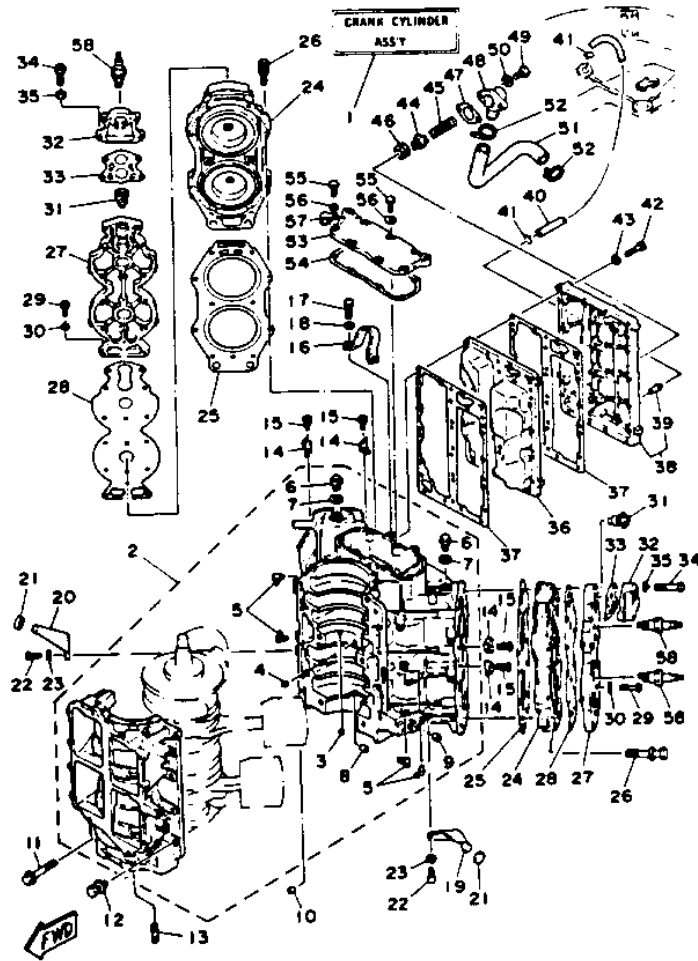

115TXRQ 1992 / CYLINDER CRANKCASE

©2014 Yamaha Motor Corporation, U.S.A. All rights reserved.

Part List

115TXRQ 1992 / CYLINDER CRANKCASE

REF - NO	PART NUMBER	PART NAME	QUANTITY	REMARKS
1	6N7-W0090-10-EK	CRANK-CYLINDER. ASSEMBLY.	1	UR 130 MODEL
1	6N6-W0090-10-EK	CRANK CYLINDER. ASS"Y (REF. #2~56 & GRIDS A8-9, REF. #1)	1	UR 115 MODEL
2	6N6-15100-00-94	CRANKCASE ASSEMBLY	1	UR 115 MODEL
2	6N7-15100-00-94	CRANKCASE ASSEMBLY	1	UR 130 MODEL
3	624-11379-00-00	.VALVE, CHECK	1	
4	663-11518-01-00	.LOCK BEARING	1	
5	6E5-11372-00-00	.NIPPLE, HOSE	4	
6	90340-14M00-00	.PLUG, STRAIGHT SCREW	2	
7	90430-14115-00	.GASKET	2	
8	90384-06M07-00	.BUSH, BIMETAL FORMED	1	
9	90384-14M09-00	.BUSH, BIMETAL FORMED	1	
10	93608-12063-00	PIN, DOWEL	2	
11	90105-10M20-00	BOLT, FLANGE	6	
12	90119-08M23-00	BOLT, W/WASHER	8	
13	90116-08M45-00	BOLT, STUD	2	
14	6E5-11325-00-00	ANODE	4	
15	98680-04016-00	SCREW OVAL HEAD	4	
16	6E5-11119-00-00	HANGER, ENGINE	1	
17	97313-08020-00	BOLT, HEXAGON	2	
18	92990-08100-00	WASHER, SPRING	2	
19	6E5-42761-00-94	STOPPER	1	
20	6E5-42762-00-94	STOPPER	1	
21	663-44533-00-00	DAMPER, UPPER MOUNT RUBBER	2	
22	97313-06020-00	BOLT, HEXAGON	4	
23	92990-06600-00	WASHER, PLATE	4	
24	6L1-11111-00-94	HEAD, CYLINDER 1	2	UR 130 MODEL
24	6E5-11111-10-94	HEAD, CYLINDER 1	2	UR 115 MODEL
25	6E5-11181-A0-00	GASKET, CYLINDER HEAD 1	2	
26	90119-08M21-00	BOLT, WITH WASHER	20	
27	6E5-11191-01-9M	COVER, CYLINDER HEAD 1	2	
28	6E5-11193-A0-00	.GASKET, HEAD COVER 1	2	
29	97313-06030-00	BOLT	24	
30	92990-06600-00	WASHER, PLATE	24	
31	6E5-12411-20-00	THERMOSTAT	2	
32	6G5-12413-00-9M	COVER, THERMOSTAT	2	
33	688-12414-A1-00	.GASKET, COVER	2	
34	97313-06040-00	BOLT, HEXAGON	8	
35	92990-06600-00	WASHER, PLATE	8	
36	6E5-41111-00-9M	INNER COVER, EXHAUST	1	UR 115 MODEL
36	6L1-41111-00-9M	INNER COVER, EXHAUST	1	UR 130 MODEL
37	6E5-41112-A0-00	GASKET, EXHAUST INNER COVER	2	
38	6N7-41113-00-9M	OUTER COVER, EXHAUST	1	
39	652-24461-00-00	.PIPE, JOINT 4	1	
40	6E5-24312-00-00	PIPE 2	1	
41	90467-08004-00	CLIP	2	
42	97013-06035-00	BOLT	23	
43	92990-06600-00	WASHER, PLATE	23	
44	6G5-12416-00-00	VALVE, PRESSURE CONTROL	1	
45	90501-16M11-00	SPRING, COMPRESSION	1	
46	90480-20M05-00	GROMMET	1	