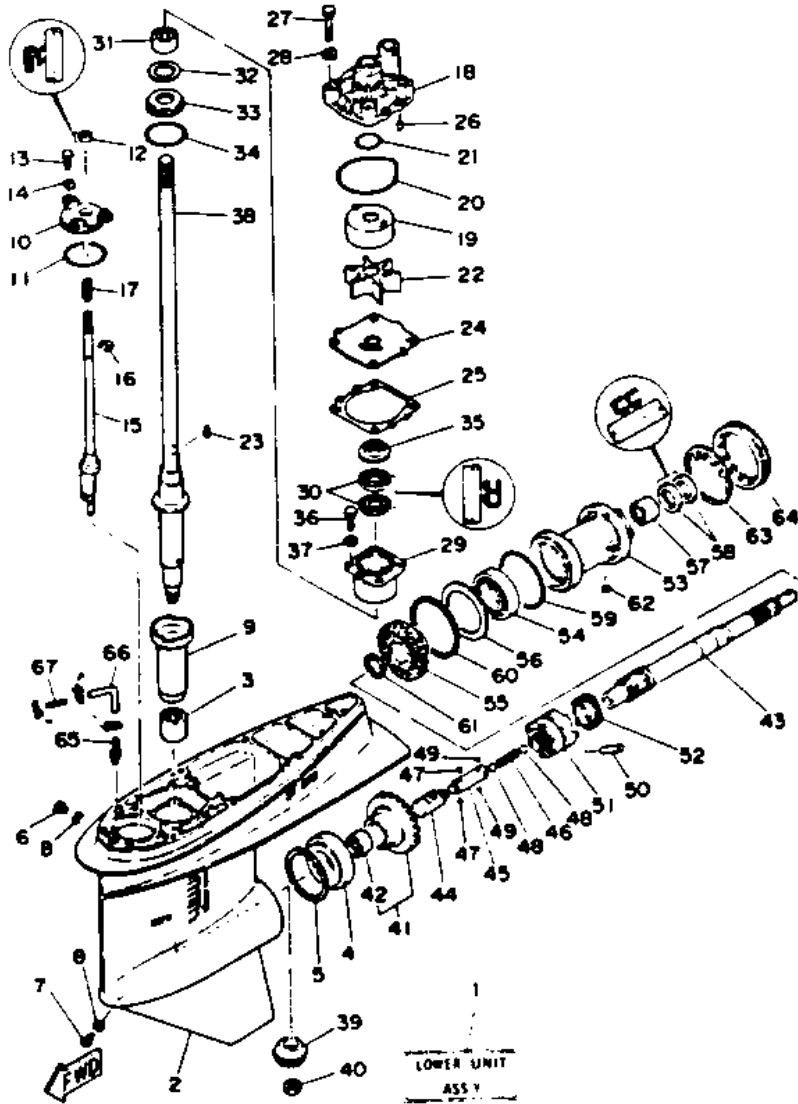

115TXRQ 1992 / LOWER DRIVE 1

©2014 Yamaha Motor Corporation, U.S.A. All rights reserved.

Part List

115TXRQ 1992 / LOWER DRIVE 1

REF - NO	PART NUMBER	PART NAME	QUANTITY	REMARKS
1	61U-45300-20-EK	LOWER UNIT ASSY (REF. 2~67) (6E5-45300-22-EK)	1	UR ULTRA LONG
1	61U-45300-10-EK	LOWER UNIT ASSY (REF. 2~67) (6E5-45300-13-EK)	1	UR LONG
2	6E5-45301-02-EK	LOWER CASING	1	
3	93315-628U9-00	BEARING	1	
4	93332-000U7-00	BEARING	1	
5	6E5-45567-01-30	SHIM (T:0.30MM)	1	UR
5	6E5-45567-01-12	SHIM (T:0.12MM)	1	UR
5	6E5-45567-01-50	SHIM (T:0.50MM)	1	UR
5	6E5-45567-01-40	SHIM (T:0.40MM)	1	UR
5	6E5-45567-01-18	SHIM (T:0.18MM)	1	UR
5	6E5-45567-01-10	SHIM (T:0.10MM)	1	UR
5	6E5-45567-01-15	SHIM (T:0.15MM)	1	UR
6	90340-08M04-00	PLUG, STRAIGHT SCREW	1	
7	688-45341-00-00	PLUG, DRAIN	1	
8	90430-08020-00	.GASKET	2	
9	6E5-45536-00-00	SLEEVE, DRIVE SHAFT	1	
10	6E5-45321-00-00	PLATE	1	
11	93210-58677-00	O-RING	1	
12	93106-09014-00	.OIL SEAL	1	
13	97395-06020-00	BOLT, HEXAGON	3	
14	90209-06M04-00	WASHER	3	
15	6E5-44150-01-00	SHIFT CAM ASSEMBLY	1	
16	99001-08600-00	CIRCLIP	1	
17	90501-11M10-00	SPRING, COMPRESSION	1	
18	6E5-44311-00-00	HOUSING, WATER PUMP	1	
19	6E5-44322-00-00	INSERT, CARTRIDGE	1	
20	93210-86M38-00	.O-RING	1	
21	93210-37M67-00	O-RING	1	
22	6E5-44352-00-00	IMPELLER	1	
23	90280-04M05-00	.KEY, WOODRUFF	1	
24	6E5-44323-00-00	OUTER PLATE, CARTRIDGE	1	
25	6E5-44315-A0-00	.GASKET, WATER PUMP	1	
26	93606-12019-00	.PIN, DOWEL	2	
27	97395-08045-00	BOLT	4	
28	90209-08M02-00	WASHER	4	
29	6E5-45331-00-94	HOUSING, BEARING	1	
30	93101-28M16-00	.OIL SEAL	2	
31	93317-330U2-00	BEARING	1	
32	6E5-45587-01-12	SHIM (T:0.12MM)	1	UR
32	6E5-45587-01-30	SHIM (T:0.30MM)	1	UR
32	6E5-45587-01-50	SHIM (T:0.50MM)	1	UR
32	6E5-45587-01-10	SHIM (T:0.10MM)	1	UR
32	6E5-45587-01-15	SHIM (T:0.15MM)	1	UR
32	6E5-45587-01-18	SHIM (T:0.18MM)	1	UR
32	6E5-45587-01-40	SHIM (T:0.40MM)	1	UR
33	93341-930U0-00	BEARING, THRUST	1	
34	93210-54534-00	O-RING	1	
35	6E5-45344-00-00	COVER, OIL SEAL	1	
36	97395-08025-00	BOLT	4	
37	92990-08600-00	..WASHER, PLATE	4	
38	6E5-45501-01-00	DRIVE SHAFT COMP.	1	UR LONG
38	6E5-45501-20-00	DRIVE SHAFT COMP	1	UR ULTRA LONG