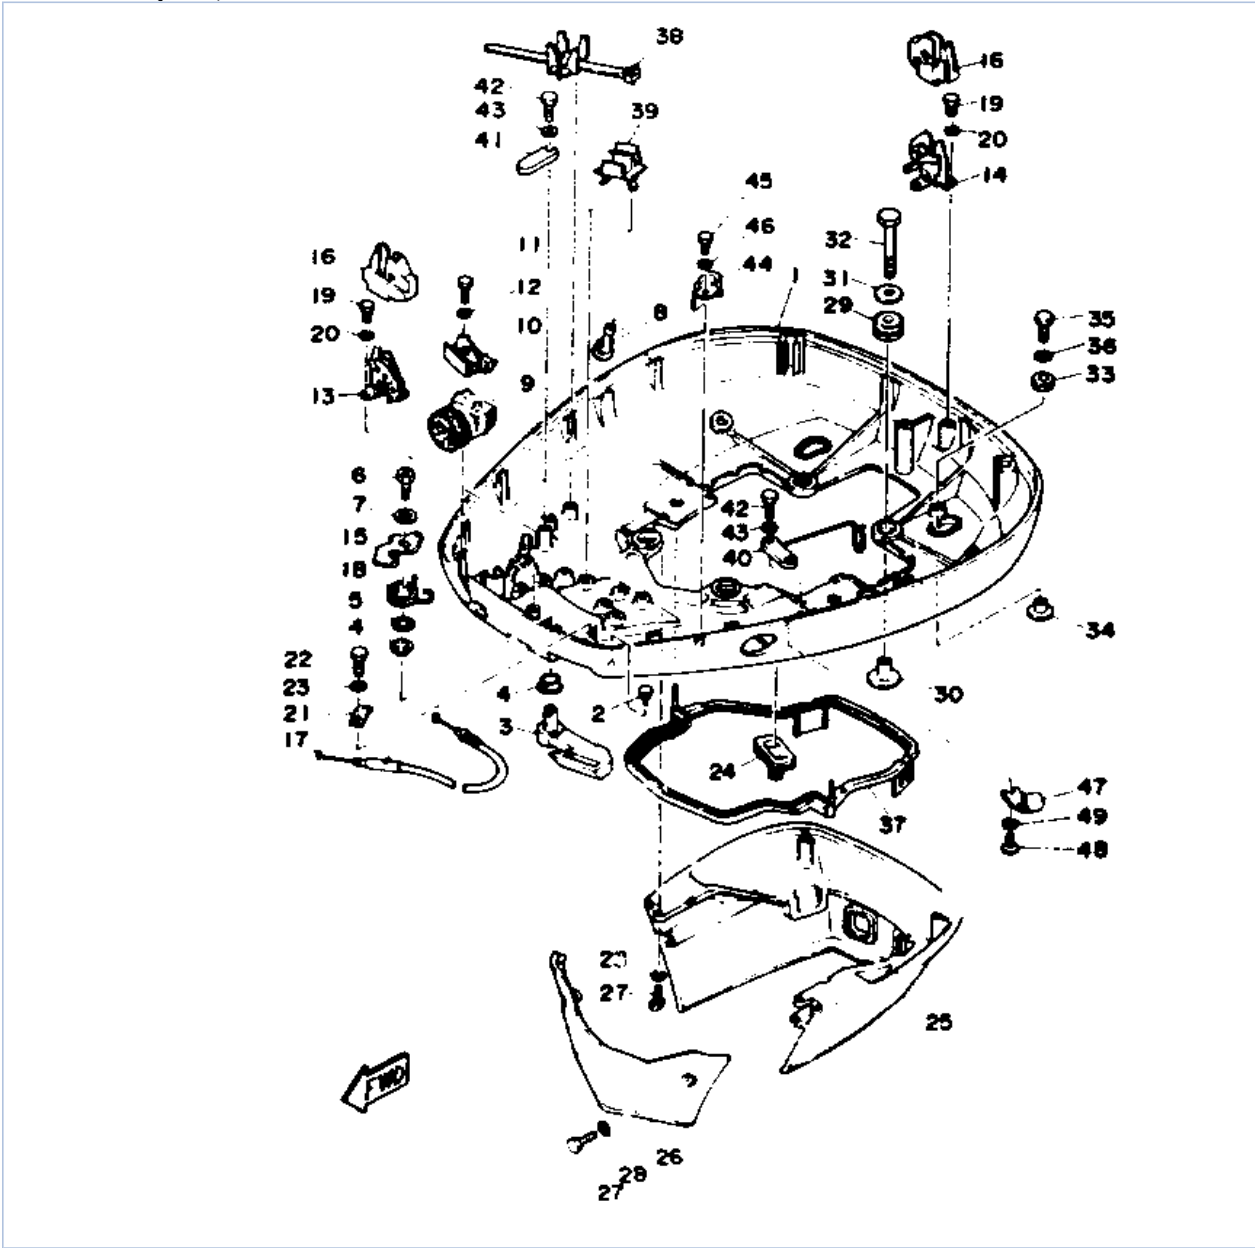

115TXRQ 1992 / BOTTOM COWLING

©2014 Yamaha Motor Corporation, U.S.A. All rights reserved.

Part List

115TXRQ 1992 / BOTTOM COWLING

REF - NO	PART NUMBER	PART NAME	QUANTITY	REMARKS
1	6N7-42711-40-EK	BOTTOM COWLING	1	
2	6H4-42748-00-00	GROMMET	1	
3	6N7-42815-00-EK	LEVER, CLAMP 1	1	
4	90386-13M88-00	BUSH	2	
5	90206-13M10-00	WASHER, WAVE	1	
6	90109-08M45-00	BOLT	1	
7	92990-08200-00	WASHER, PLAIN	1	
8	6E5-44391-00-00	NIPPLE, HOSE	1	
9	6N7-42725-20-00	GROMMET	1	
10	6N7-42738-01-5B	PLATE, FITTING	1	
11	97395-06016-00	BOLT, HEX	2	
12	92990-06600-00	WASHER, PLATE	2	
13	6R3-42824-00-00	BASE, CLAMP LEVER	1	
14	6R3-42811-00-00	STAY	1	
15	6R3-42816-00-00	LEVER, CLAMP	1	
16	6R3-42851-00-00	COVER, CLAMP	2	
17	6R3-42850-00-00	WIRE, COMPLETE	2	
18	6R3-42813-00-00	SPRING, CLAMP LEVER	1	
19	97395-06016-00	BOLT, HEX	4	
20	92990-06600-00	WASHER, PLATE	4	
21	6R3-42828-00-00	PLATE, CLAMP	1	
22	97395-06010-00	BOLT	1	
23	92990-06600-00	WASHER, PLATE	1	
24	688-42726-10-00	GROMMET	1	
25	6N7-42741-00-EK	APRON 1	1	
26	6R3-42771-00-EK	APRON 2	1	
27	97395-06020-00	BOLT, HEXAGON	4	
28	92990-06600-00	WASHER, PLATE	4	
29	90480-22M15-00	GROMMET	4	
30	90387-08M37-00	COLLAR	4	
31	90201-08M54-00	WASHER, PLATE	4	
32	97090-08035-00	BOLT	4	
33	90480-14M45-00	GROMMET	2	
34	90387-06M52-00	COLLAR	2	
35	97395-06025-00	BOLT	2	
36	90201-06M02-00	WASHER, PLATE	2	
37	6E5-42716-00-00	RUBBER, SEAL 1	1	
38	688-82594-00-00	CLAMP	1	
39	6E5-82594-00-00	CLAMP	4	
40	6K7-82588-00-00	PLATE	1	
41	6E5-82588-00-00	PLATE	1	
42	97395-06020-00	BOLT, HEXAGON	2	
43	92990-06600-00	WASHER, PLATE	2	
44	90465-12M25-00	CLAMP	1	
45	97395-06012-00	BOLT	1	
46	92990-06600-00	WASHER, PLATE	1	
47	6E5-24367-10-00	CLAMP, FUEL PIPE 2	1	
48	90157-06M01-00	SCREW, PAN HEAD	1	
49	92990-06600-00	WASHER, PLATE	1	

Part Notes

115TXRQ 1992 / BOTTOM COWLING

PART NUMBER	NOTE TEXT