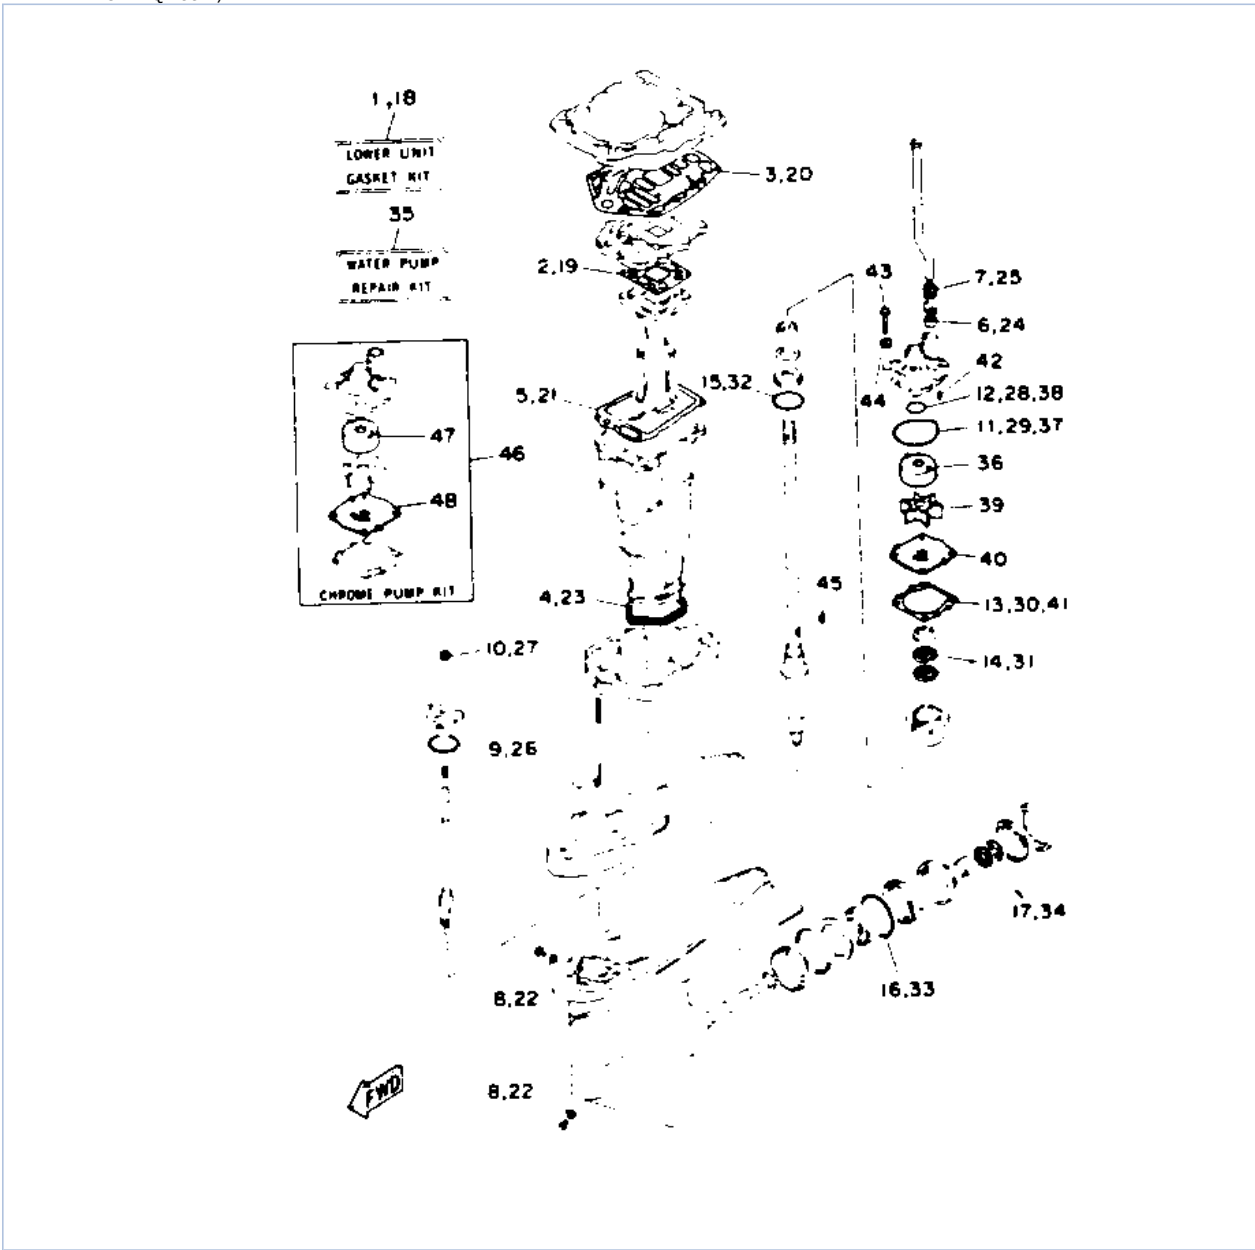

115TXRQ 1992 / REPAIR KIT 2

©2014 Yamaha Motor Corporation, U.S.A. All rights reserved.

Part List

115TXRQ 1992 / REPAIR KIT 2

REF - NO	PART NUMBER	PART NAME	QUANTITY	REMARKS
1	6E5-W0001-51-00	LOWER UNIT GASKET KIT	1	MODEL
1	6E5-W0001-51-00	LOWER UNIT GASKET KIT	1	MODEL
2	6E5-41134-A0-00	.GASKET, EXHAUST MANIFOLD	1	
3	6G5-45114-A0-00	.GASKET, UPPER CASING	1	
4	6E5-45123-00-00	.GASKET, MUFFLER	1	
5	6E5-41135-A0-00	.GASKET, EXHAUST MANIFOLD	1	
6	6E5-44365-00-00	.DAMPER, WATER SEAL 1	1	
7	6E5-44366-00-00	.DAMPER, WATER SEAL 2	1	
8	90430-08020-00	.GASKET	2	
9	93210-58677-00	.O-RING	1	
10	93106-09014-00	.OIL SEAL	1	
11	93210-86M38-00	.O-RING	1	
12	93210-37M67-00	O-RING	1	
13	6E5-44315-00-00	GASKET, WATER PUMP	1	
14	93101-28M16-00	.OIL SEAL	2	
15	93210-54534-00	.O-RING	1	
16	93210-86M39-00	.O-RING	1	
17	93101-30M17-00	.OIL SEAL	2	
18	6F3-W0001-21-00	LOWER UNIT GASKET KIT	1	MODEL
18	6F3-W0001-21-00	LOWER UNIT GASKET KIT	1	MODEL
19	6G5-41134-A0-00	.GASKET, EXHAUST MANIFOLD	1	
20	6G5-45114-A0-00	.GASKET, UPPER CASING	1	
21	6E5-41135-A0-00	.GASKET, EXHAUST MANIFOLD	1	
22	90430-08020-00	.GASKET	2	
23	6E5-45123-00-00	.GASKET, MUFFLER	1	
24	6E5-44365-00-00	.DAMPER, WATER SEAL 1	1	
25	6E5-44366-00-00	.DAMPER, WATER SEAL 2	1	
26	93210-58677-00	.O-RING	1	
27	93106-09014-00	.OIL SEAL	1	
28	93210-37M67-00	O-RING	1	
29	93210-86M38-00	.O-RING	1	
30	6E5-44315-A0-00	.GASKET, WATER PUMP	1	
31	93101-28M16-00	.OIL SEAL	2	
32	93210-54534-00	.O-RING	1	
33	93210-86M39-00	.O-RING	1	
34	93101-30M17-00	.OIL SEAL	2	
35	6E5-W0078-01-00	WATER PUMP REPAIR KIT	1	
36	6E5-44322-00-00	INSERT, CARTRIDGE	1	
37	93210-86M38-00	.O-RING	1	
38	93210-37M67-00	O-RING	1	
39	6E5-44352-00-00	.IMPELLER	1	
40	6E5-44323-00-00	.OUTER PLATE, CARTRIDGE	1	
41	6E5-44315-A0-00	.GASKET, WATER PUMP	1	
42	93606-12019-00	.PIN, DOWEL	2	
43	97395-08045-00	.BOLT	4	
44	90209-08M02-00	WASHER	4	
45	90280-04M05-00	.KEY, WOODRUFF	1	
46	6E5-W0078-0A-00	CHROME PUMP KIT	1	
47	6E5-44322-41-00	INSERT, CARTRIDGE	1	
48	6E5-44323-40-00	.OUTER PLATE, CARTRIDGE	1