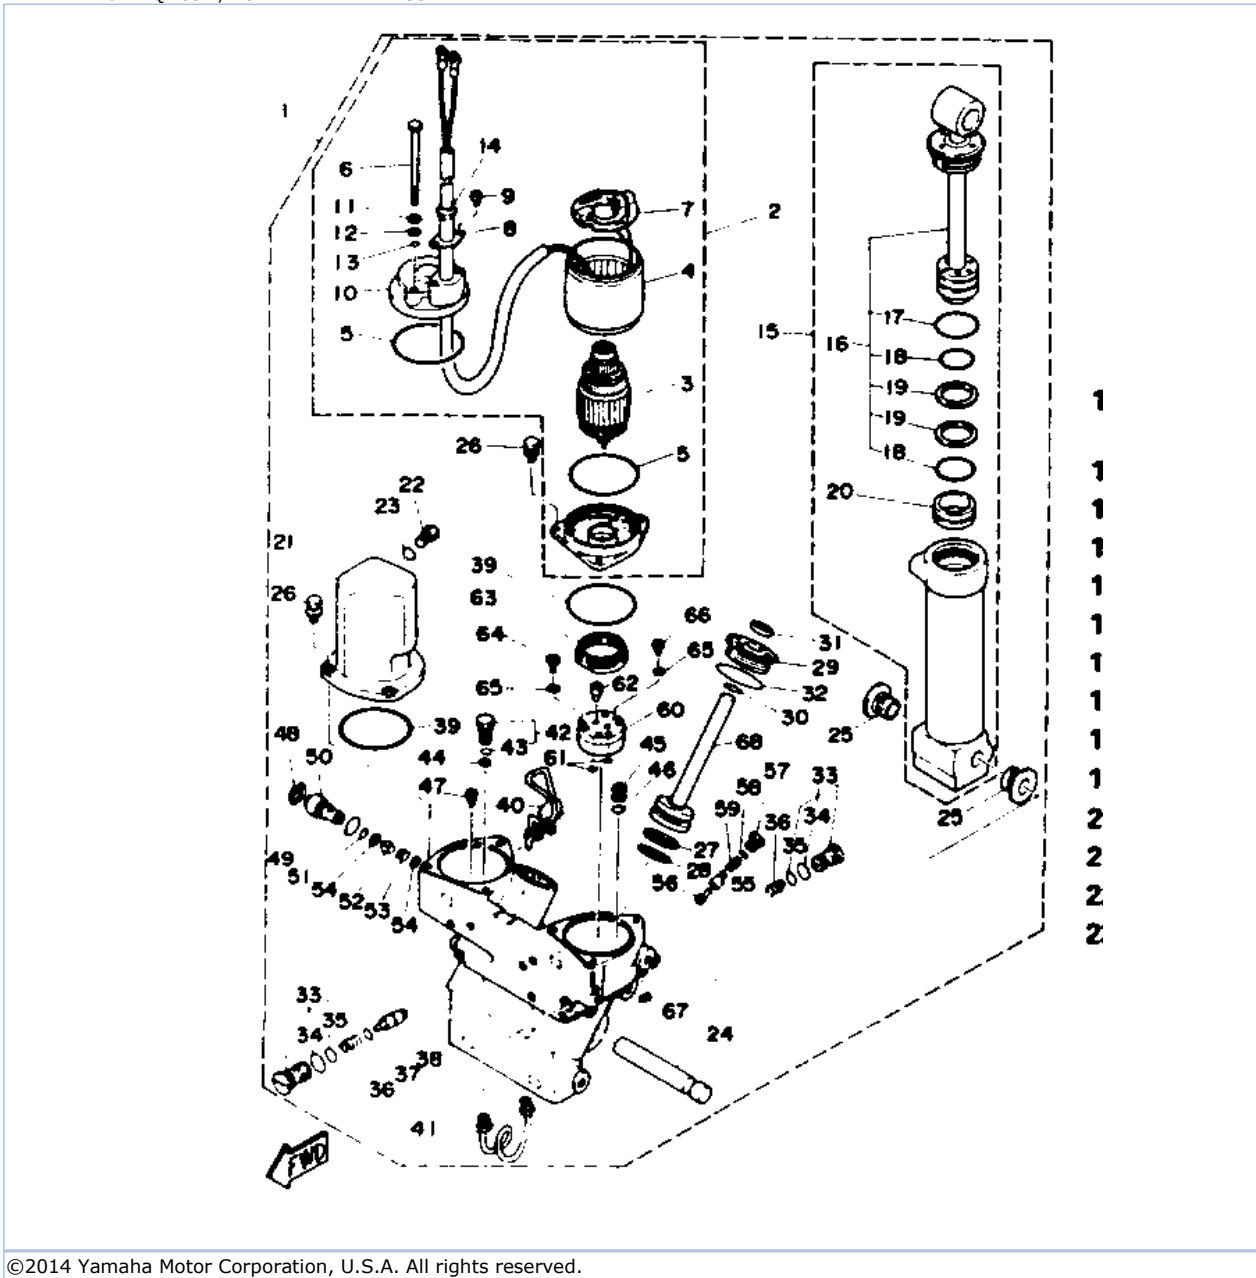

115TXRQ 1992 / POWER TRIM TILT ASSEMBLY 1

©2014 Yamaha Motor Corporation, U.S.A. All rights reserved.

Part List

115TXRQ 1992 / POWER TRIM TILT ASSEMBLY 1

REF - NO	PART NUMBER	PART NAME	QUANTITY	REMARKS
1	6G5-43800-05-EK	PWR.TRIM&TILT ASSEMBLY	1	
2	6G5-43880-02-00	.MOTOR ASSEMBLY	1	
3	6G5-43805-01-00	..ARMATURE ASSEMBLY	1	
4	6G5-43804-00-00	..STATOR ASSY	1	
5	6G5-43865-00-00	..O-RING	2	
6	6G5-43887-00-00	..BOLT, THROUGH	2	
7	6G5-43806-00-00	..BRUSH, HOLDER ASSY	1	
8	6G5-43899-00-00	..PLATE, STOPPER	1	
9	6G5-43886-00-00	..BOLT	2	
10	6G5-43884-00-00	..FRAME, COMMUTATOR END	1	
11	6G5-43893-00-00	..WASHER	2	
12	6G5-43889-10-00	..PLATE SEAT	2	
13	6G5-43867-00-00	..O-RING	2	
14	6G5-43885-00-00	..GROMMET	1	
15	6G5-4380E-01-00	.TILT CYLINDER ASSEMBLY	1	
16	6G5-43810-00-00	..PISTON SUB ASSEMBLY	1	
17	6E5-43861-00-00	..O-RING	1	
18	6G5-43862-00-00	..O-RING	2	
19	6E5-43872-00-00	..RING, BACK UP	2	
20	6E5-43814-02-00	..PISTON, FREE	1	
21	6G5-43828-00-00	.BODY, RESERVOIR	1	
22	6E5-43829-00-00	.PLUG, RESERVOIR	1	
23	6E5-43863-00-00	.O-RING	1	
24	6G5-43818-00-00	.PIN, LOWER SHOCK MOUNT	1	
25	90386-18M14-00	.BUSH	2	
26	90119-06M42-00	.BOLT, WITH WASHER	6	
27	6G5-43874-00-00	.RING, BACK UP	2	
28	6G5-43864-00-00	.O-RING	2	
29	6G5-43821-01-00	.SCREW, TRIM CYLINDER END (6G5-43821-00-00)	2	
30	6E5-43865-00-00	.O-RING	2	
31	6E5-43822-01-00	.SEAL, TRIM DUST	2	
32	6G5-43861-00-00	.O-RING	2	
33	6G5-43802-01-00	.VALVE SUB ASSY	2	
34	6E5-43866-00-00	..O-RING	1	
35	6E5-43867-00-00	..O-RING	1	
36	6G5-43894-00-00	.SPRING, SHUTTLE RETURN	2	
37	6E5-43868-00-00	.O-RING	1	
38	6G5-43841-00-00	.PISTON, SHUTTLE	1	
39	6E5-43869-00-00	.O-RING	2	
40	6G5-43835-00-00	.PIPE	1	
41	6G5-43833-00-00	.PIPE	1	
42	6G5-43809-01-00	.SEAT, VALVE COMP 2	1	
43	6E5-43896-00-00	..O-RING	1	
44	6G5-43816-00-00	.FILTER 1	1	
45	6G5-43808-02-00	.SEAT VALVE COMP 1	1	
46	6E5-43883-00-00	.O-RING	1	
47	6G5-43803-00-00	.CASE VALVE COMP	1	
48	6H1-43875-00-00	.RING, SNAP	1	
49	93210-18M75-00	.O-RING	1	
50	6G5-43845-00-00	.SCREW, MANUAL RELEASE	1	
51	93210-10M74-00	.O-RING	1	
52	6E5-4382A-00-00	.ADAPTER 1	1	
53	6E5-43854-01-00	.SPRING, MANUAL RELEASE	1