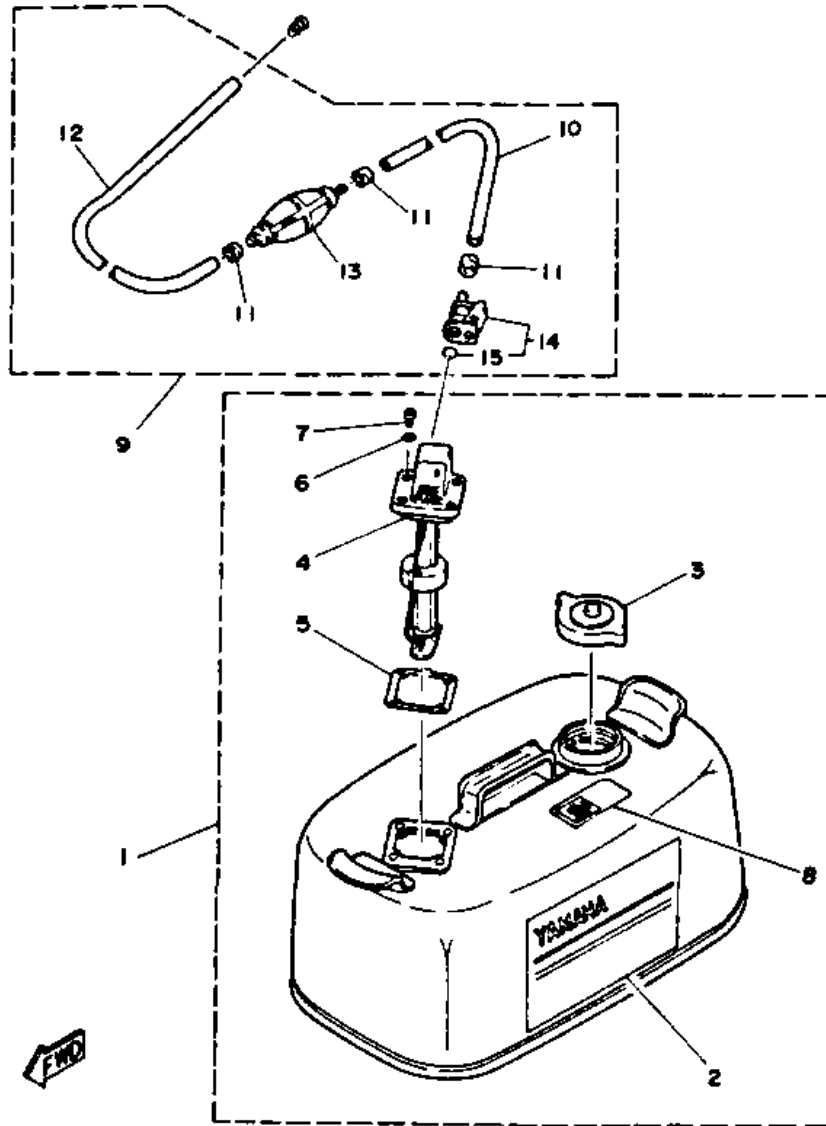

115TXRQ 1992 / FUEL TANK

©2014 Yamaha Motor Corporation, U.S.A. All rights reserved.

Part List

115TXRQ 1992 / FUEL TANK

REF - NO	PART NUMBER	PART NAME	QUANTITY	REMARKS
1	6Y1-W2420-42-24	FUEL TANK ASSEMBLY	1	
2	6Y1-24244-20-00	.GRAPHIC, SIDE	1	
3	6Y1-24610-00-00	.CAP ASSEMBLY	1	
4	6Y1-24260-02-00	.FUEL METER ASSEMBLY	1	
5	6Y1-24268-00-00	.GASKET, FUEL METER	1	
6	6Y1-24329-00-00	.SEAL	4	
7	98586-05016-00	.SCREW, PAN HEAD	4	
8	6Y1-24256-50-00	.GRAPHIC, FUEL TANK	1	
9	6Y2-24306-40-00	FUEL PIPE COMP. 1	1	
10	90445-13M01-00	.HOSE (L2050)	1	
11	6E5-24351-51-00	.BAND 1	3	
12	90445-13M35-00	.HOSE (L250)	1	
13	6Y2-24360-51-00	.PRIMER PUMP ASSY	1	
14	6Y2-24305-02-00	.FUEL PIPE JOINT COMP 2	1	
15	93210-08287-00	..O-RING	1