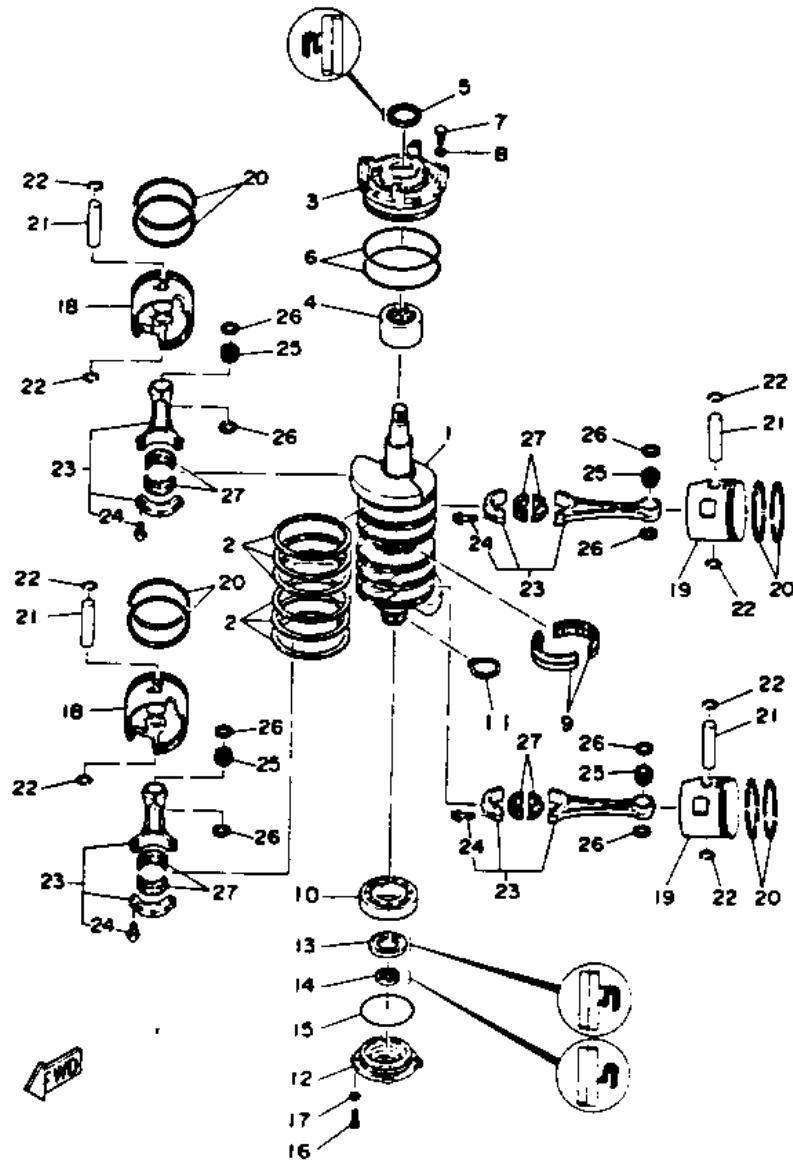

47	6G5-11382-A1-00	.GASKET 2	1	
48	6G5-11372-00-5B	NIPPLE, HOSE (6G5-11372-00-9M)	1	
49	97313-06020-00	BOLT, HEXAGON	2	
50	92990-06600-00	WASHER, PLATE	2	
51	6E5-12576-00-00	HOSE 1	1	
52	90465-13M36-00	CLAMP	2	
53	6K7-11371-01-9M	COVER	1	
54	6E5-11381-A1-00	GASKET 1	1	
55	97313-06020-00	BOLT, HEXAGON	7	
56	92990-06600-00	WASHER, PLATE	7	
57	90465-08028-00	CLAMP	1	
58	NGK-B9HS1-00-00	NGK B9HS-10 10PK	4	UR 130 MODEL
58	NGK-B8HS1-00-00	PLUG, SPARK (NGK B8HS-10)	4	UR 115 MODEL

©2014 Yamaha Motor Corporation, U.S.A. All rights reserved.

115TXRQ 1992 / CRANKSHAFT PISTON

©2014 Yamaha Motor Corporation, U.S.A. All rights reserved.

Part List

115TXRQ 1992 / CRANKSHAFT PISTON

REF - NO	PART NUMBER	PART NAME	QUANTITY	REMARKS
1	6N7-11411-00-00	CRANKSHAFT	1	
2	6E5-11447-00-00	SEAL, CRANK	6	
3	6R3-15163-00-94	HOUSING, BEARING 1	1	
4	93311-940U3-00	BEARING	1	
5	93102-40M38-00	OIL SEAL	1	
6	93211-04384-00	.O-RING	2	
7	97313-06020-00	BOLT, HEXAGON	3	
8	92990-06600-00	WASHER, PLATE	3	
9	93310-954V3-00	BEARING, CYLINDRICAL	1	
10	93306-208U0-00	BEARING	1	
11	93410-40M03-00	CIRCLIP	1	
12	6G5-15359-00-94	HOUSING, OIL SEAL	1	
13	93102-35M13-00	OIL SEAL	1	
14	93101-22M15-00	.OIL SEAL	1	
15	93210-74M35-00	.O-RING	1	
16	97395-06020-00	BOLT, HEXAGON	4	
17	92990-06600-00	WASHER, PLATE	4	
18	6R5-11631-01-93	PISTON (STD)	2	
18	6R5-11636-01-00	PISTON (0.50MM O/S)	2	AP
19	6R5-11646-01-00	PISTON (2ND O/S 0.50MM)	2	AP
19	6R5-11642-01-93	PISTON 2 (STD)	2	
20	6R5-11603-00-00	PISTON RING SET (STD)	4	
20	6R5-11605-00-00	PISTON RING SET (0.50MM O/S)	4	AP
21	6K7-11633-00-00	PIN, PISTON	4	
22	6E5-11634-00-00	CLIP, PISTON PIN	8	
23	6E5-11650-01-00	CONNECTING ROD ASSY	4	
24	90109-08M61-00	.BOLT	2	
25	93603-21111-00	PIN, DOWEL	120	
26	90201-21M75-00	WASHER, PLATE	8	
27	93310-836V2-00	BEARING	4	