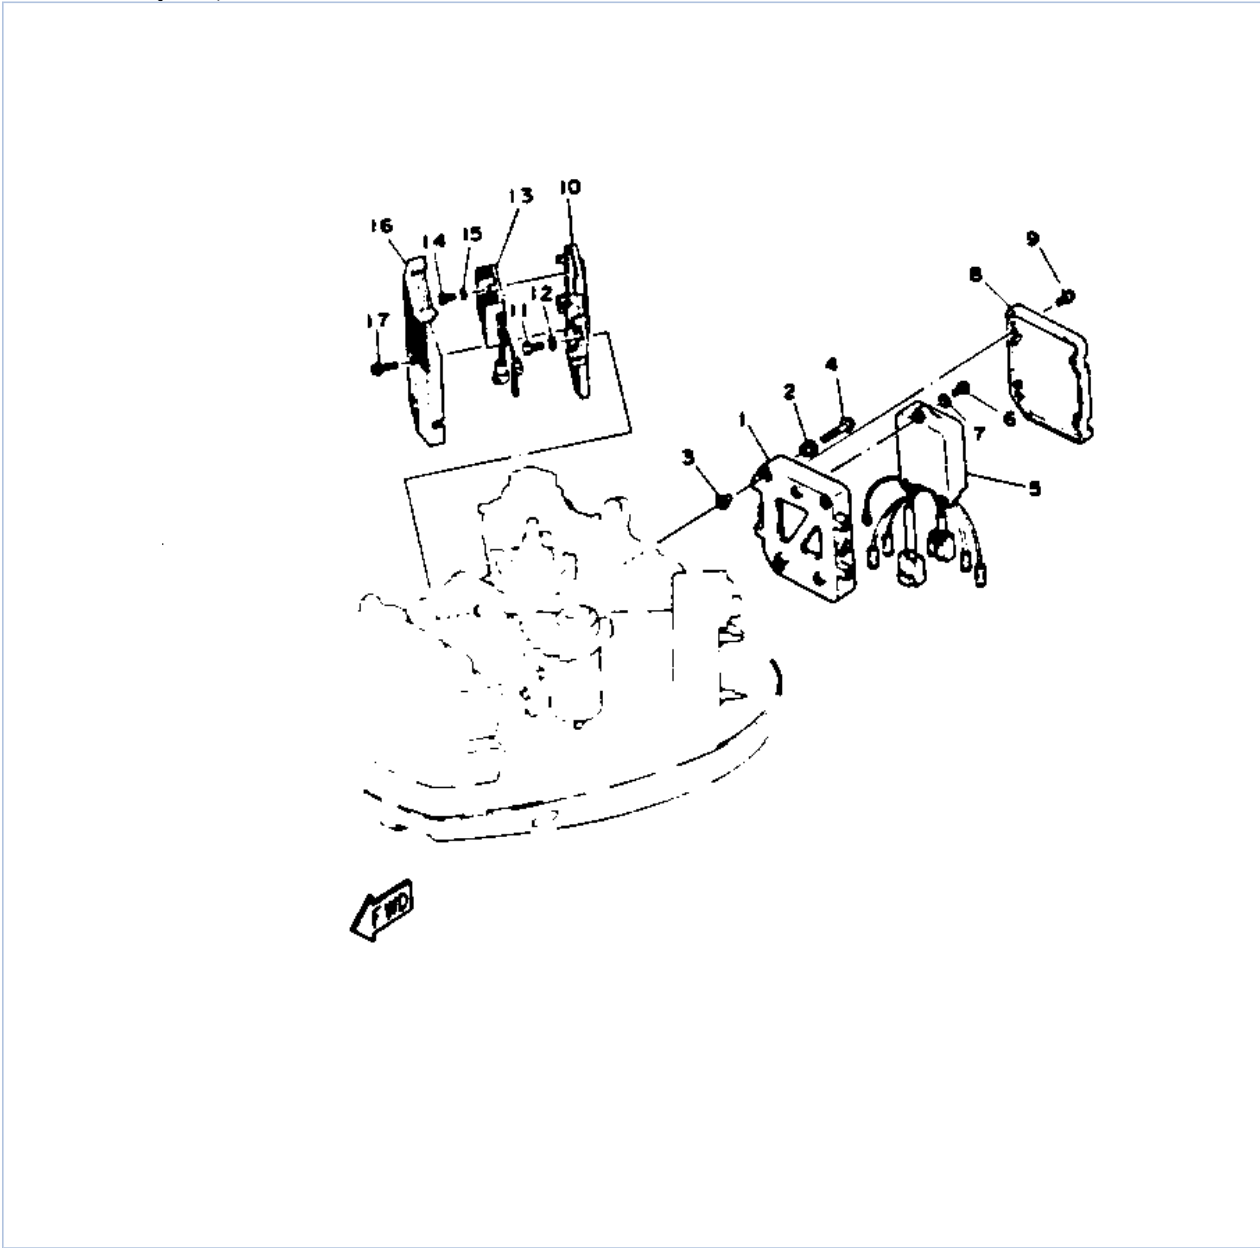

115TXRQ 1992 / ELECTRIC PARTS 1

©2014 Yamaha Motor Corporation, U.S.A. All rights reserved.

Part List

115TXRQ 1992 / ELECTRIC PARTS 1

REF - NO	PART NUMBER	PART NAME	QUANTITY	REMARKS
1	6N7-85542-00-EK	BRACKET	1	
2	6A0-82317-00-00	DAMPER, IGNITION COIL	3	
3	624-42542-00-00	PIPE	3	
4	90119-06M59-00	BOLT, WITH WASHER	3	
5	6N7-85540-00-00	C.D.I. UNIT ASSEMBLY	1	
6	98580-06020-00	SCREW, PAN HEAD	3	
7	92990-06600-00	WASHER, PLATE	3	
8	6N7-85537-00-00	COVER	1	
9	90159-06M11-00	SCREW, WITH WASHER	4	
10	6N7-81948-00-94	BRACKET	1	
11	97313-06016-00	BOLT, HEXAGON	3	
12	92990-06600-00	WASHER, PLATE	3	
13	6R3-81960-00-00	RECTIFIER & REGULATOR ASSY	1	
14	97313-06025-00	BOLT	2	
15	92990-06600-00	WASHER, PLATE	2	
16	6R3-81942-00-00	COVER	1	
17	90159-06M08-00	SCREW, WITH WASHER	4	

Part Notes

115TXRQ 1992 / ELECTRIC PARTS 1

PART NUMBER		NOTE TEXT
92990-06600-00		OEM: This part number is among the Top 100 Most Popular Marine Maintenance Parts as of March 2014.
92990-06600-00		OEM: This part number is among the Top 100 Most Popular Marine Maintenance Parts as of March 2014.
92990-06600-00		OEM: This part number is among the Top 100 Most Popular Marine Maintenance Parts as of March 2014.

©2014 Yamaha Motor Corporation, U.S.A. All rights reserved.