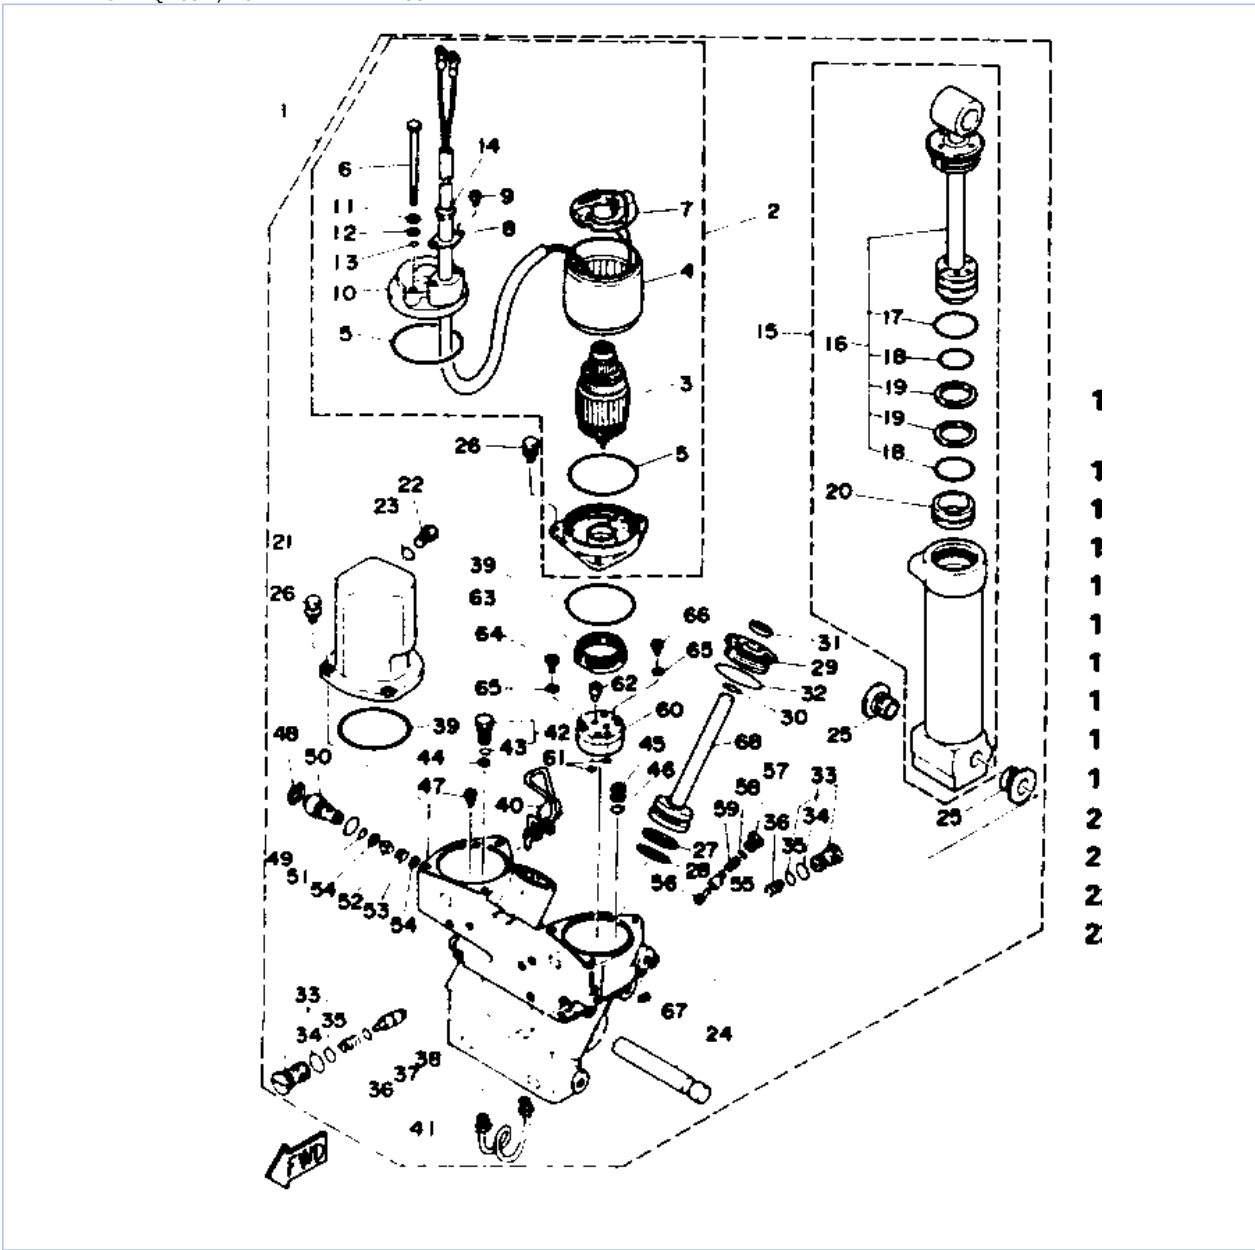

115TXRQ 1992 / POWER TRIM TILT ASSEMBLY 1

©2014 Yamaha Motor Corporation, U.S.A. All rights reserved.

Part List

115TXRQ 1992 / POWER TRIM TILT ASSEMBLY 1

REF - NO	PART NUMBER	PART NAME	QUANTITY	REMARKS
1	6G5-43800-05-EK	PWR.TRIM&TILT ASSEMBLY	1	
2	6G5-43880-02-00	.MOTOR ASSEMBLY	1	
3	6G5-43805-01-00	..ARMATURE ASSEMBLY	1	
4	6G5-43804-00-00	..STATOR ASSY	1	
5	6G5-43865-00-00	..O-RING	2	
6	6G5-43887-00-00	..BOLT, THROUGH	2	
7	6G5-43806-00-00	..BRUSH, HOLDER ASSY	1	
8	6G5-43899-00-00	..PLATE, STOPPER	1	
9	6G5-43886-00-00	..BOLT	2	
10	6G5-43884-00-00	..FRAME, COMMUTATOR END	1	
11	6G5-43893-00-00	..WASHER	2	
12	6G5-43889-10-00	..PLATE SEAT	2	
13	6G5-43867-00-00	..O-RING	2	
14	6G5-43885-00-00	..GROMMET	1	
15	6G5-4380E-01-00	.TILT CYLINDER ASSEMBLY	1	
16	6G5-43810-00-00	..PISTON SUB ASSEMBLY	1	
17	6E5-43861-00-00	..O-RING	1	
18	6G5-43862-00-00	..O-RING	2	
19	6E5-43872-00-00	..RING, BACK UP	2	
20	6E5-43814-02-00	..PISTON, FREE	1	
21	6G5-43828-00-00	.BODY, RESERVOIR	1	
22	6E5-43829-00-00	.PLUG, RESERVOIR	1	
23	6E5-43863-00-00	.O-RING	1	
24	6G5-43818-00-00	.PIN, LOWER SHOCK MOUNT	1	
25	90386-18M14-00	.BUSH	2	
26	90119-06M42-00	.BOLT, WITH WASHER	6	
27	6G5-43874-00-00	.RING, BACK UP	2	
28	6G5-43864-00-00	.O-RING	2	
29	6G5-43821-01-00	.SCREW, TRIM CYLINDER END (6G5-43821-00-00)	2	
30	6E5-43865-00-00	.O-RING	2	
31	6E5-43822-01-00	.SEAL, TRIM DUST	2	
32	6G5-43861-00-00	.O-RING	2	
33	6G5-43802-01-00	.VALVE SUB ASSY	2	
34	6E5-43866-00-00	..O-RING	1	
35	6E5-43867-00-00	..O-RING	1	
36	6G5-43894-00-00	.SPRING, SHUTTLE RETURN	2	
37	6E5-43868-00-00	.O-RING	1	
38	6G5-43841-00-00	.PISTON, SHUTTLE	1	
39	6E5-43869-00-00	.O-RING	2	
40	6G5-43835-00-00	.PIPE	1	
41	6G5-43833-00-00	.PIPE	1	
42	6G5-43809-01-00	.SEAT, VALVE COMP 2	1	
43	6E5-43896-00-00	..O-RING	1	
44	6G5-43816-00-00	.FILTER 1	1	
45	6G5-43808-02-00	.SEAT VALVE COMP 1	1	
46	6E5-43883-00-00	.O-RING	1	
47	6G5-43803-00-00	.CASE VALVE COMP	1	
48	6H1-43875-00-00	.RING, SNAP	1	
49	93210-18M75-00	.O-RING	1	
50	6G5-43845-00-00	.SCREW, MANUAL RELEASE	1	
51	93210-10M74-00	.O-RING	1	
52	6E5-4382A-00-00	.ADAPTER 1	1	
53	6E5-43854-01-00	.SPRING, MANUAL RELEASE	1