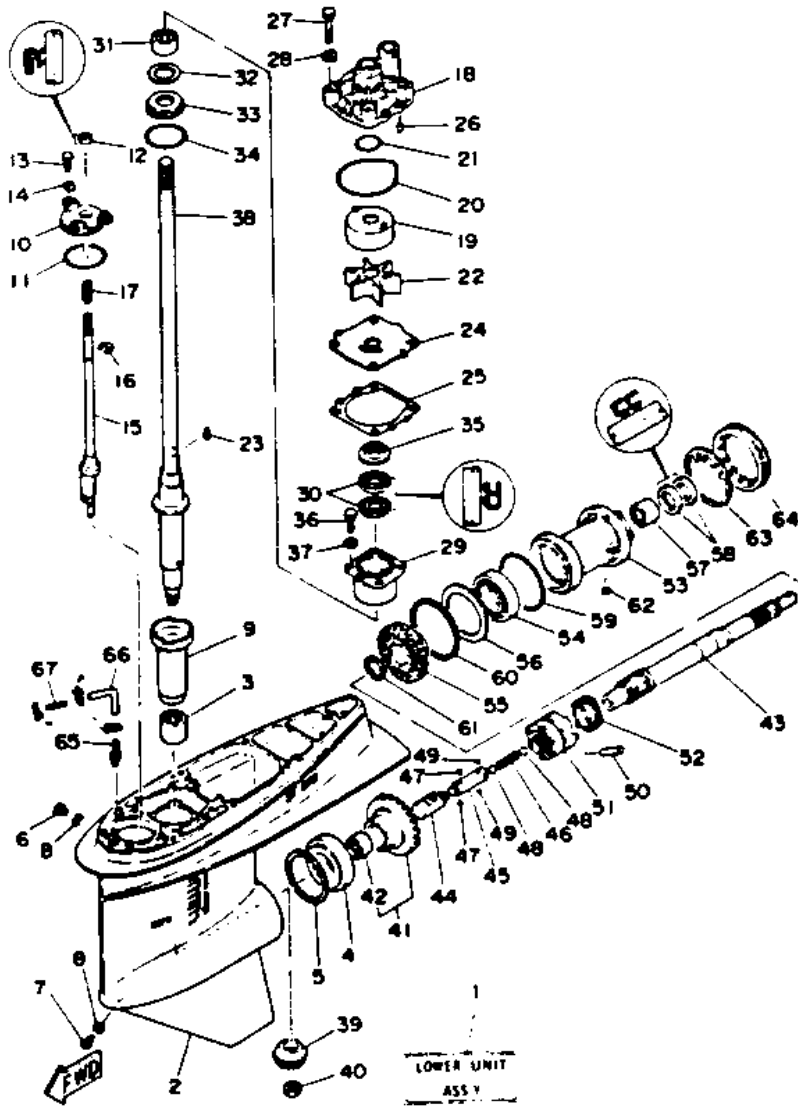

115TXRQ 1992 / LOWER DRIVE 1

©2014 Yamaha Motor Corporation, U.S.A. All rights reserved.

Part List

115TXRQ 1992 / LOWER DRIVE 1

REF - NO	PART NUMBER	PART NAME	QUANTITY	REMARKS
1	61U-45300-20-EK	LOWER UNIT ASSY (REF. 2~67) (6E5-45300-22-EK)	1	UR ULTRA LONG
1	61U-45300-10-EK	LOWER UNIT ASSY (REF. 2~67) (6E5-45300-13-EK)	1	UR LONG
2	6E5-45301-02-EK	LOWER CASING	1	
3	93315-628U9-00	BEARING	1	
4	93332-000U7-00	BEARING	1	
5	6E5-45567-01-30	SHIM (T:0.30MM)	1	UR
5	6E5-45567-01-12	SHIM (T:0.12MM)	1	UR
5	6E5-45567-01-50	SHIM (T:0.50MM)	1	UR
5	6E5-45567-01-40	SHIM (T:0.40MM)	1	UR
5	6E5-45567-01-18	SHIM (T:0.18MM)	1	UR
5	6E5-45567-01-10	SHIM (T:0.10MM)	1	UR
5	6E5-45567-01-15	SHIM (T:0.15MM)	1	UR
6	90340-08M04-00	PLUG, STRAIGHT SCREW	1	
7	688-45341-00-00	PLUG, DRAIN	1	
8	90430-08020-00	.GASKET	2	
9	6E5-45536-00-00	SLEEVE, DRIVE SHAFT	1	
10	6E5-45321-00-00	PLATE	1	
11	93210-58677-00	O-RING	1	
12	93106-09014-00	.OIL SEAL	1	
13	97395-06020-00	BOLT, HEXAGON	3	
14	90209-06M04-00	WASHER	3	
15	6E5-44150-01-00	SHIFT CAM ASSEMBLY	1	
16	99001-08600-00	CIRCLIP	1	
17	90501-11M10-00	SPRING, COMPRESSION	1	
18	6E5-44311-00-00	HOUSING, WATER PUMP	1	
19	6E5-44322-00-00	INSERT, CARTRIDGE	1	
20	93210-86M38-00	.O-RING	1	
21	93210-37M67-00	O-RING	1	
22	6E5-44352-00-00	IMPELLER	1	
23	90280-04M05-00	.KEY, WOODRUFF	1	
24	6E5-44323-00-00	OUTER PLATE, CARTRIDGE	1	
25	6E5-44315-A0-00	.GASKET, WATER PUMP	1	
26	93606-12019-00	.PIN, DOWEL	2	
27	97395-08045-00	BOLT	4	
28	90209-08M02-00	WASHER	4	
29	6E5-45331-00-94	HOUSING, BEARING	1	
30	93101-28M16-00	.OIL SEAL	2	
31	93317-330U2-00	BEARING	1	
32	6E5-45587-01-12	SHIM (T:0.12MM)	1	UR
32	6E5-45587-01-30	SHIM (T:0.30MM)	1	UR
32	6E5-45587-01-50	SHIM (T:0.50MM)	1	UR
32	6E5-45587-01-10	SHIM (T:0.10MM)	1	UR
32	6E5-45587-01-15	SHIM (T:0.15MM)	1	UR
32	6E5-45587-01-18	SHIM (T:0.18MM)	1	UR
32	6E5-45587-01-40	SHIM (T:0.40MM)	1	UR
33	93341-930U0-00	BEARING, THRUST	1	
34	93210-54534-00	O-RING	1	
35	6E5-45344-00-00	COVER, OIL SEAL	1	
36	97395-08025-00	BOLT	4	
37	92990-08600-00	..WASHER, PLATE	4	
38	6E5-45501-01-00	DRIVE SHAFT COMP.	1	UR LONG
38	6E5-45501-20-00	DRIVE SHAFT COMP	1	UR ULTRA LONG