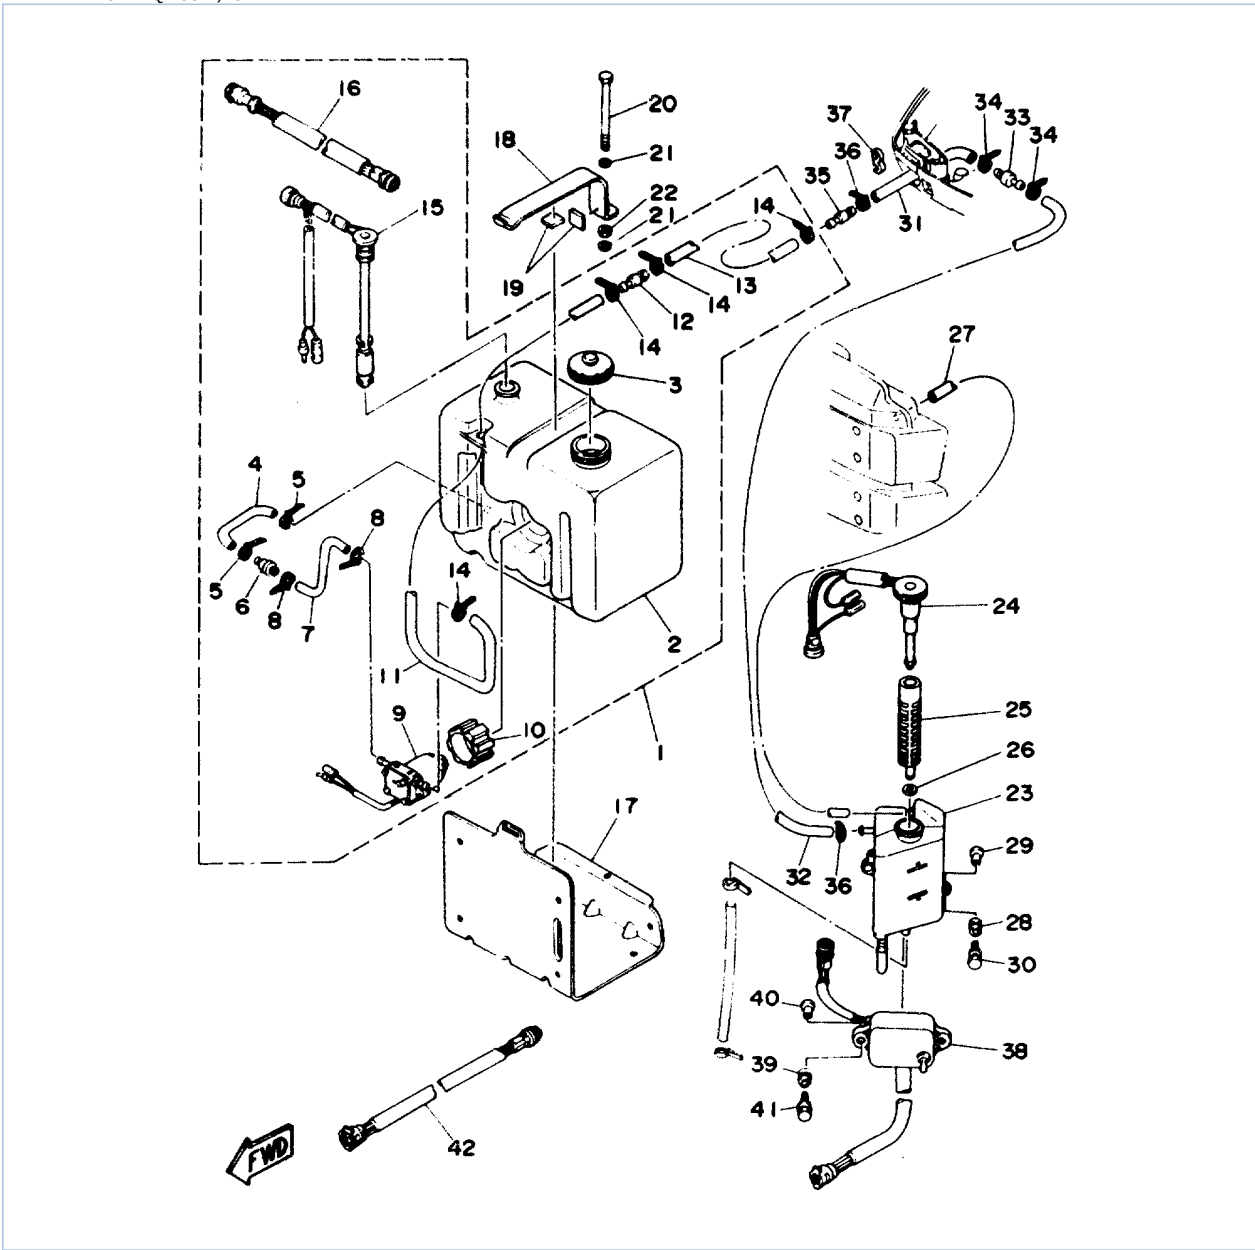

115TXRQ 1992 / OIL TANK

©2014 Yamaha Motor Corporation, U.S.A. All rights reserved.

Part List

115TXRQ 1992 / OIL TANK

REF - NO	PART NUMBER	PART NAME	QUANTITY	REMARKS
1	6E5-21708-05-00	OIL TANK SUB-ASSY	1	
2	6E5-21733-02-00	.SUB TANK, OIL (105L)	1	
3	6E5-21770-03-00	.OIL TANK CAP ASSY	1	
4	6E5-24322-00-00	.PIPE 11	1	
5	90465-11M10-00	.CLAMP	2	
6	646-24251-02-00	.STRAINER 1	1	
7	6E5-24319-01-00	.PIPE, OIL	1	
8	90465-11M10-00	.CLAMP	2	
9	6E5-81900-01-00	.OIL FEED PUMP ASSY	1	
10	6E5-81922-00-00	.GROMMET	1	
11	6E5-24321-01-00	.PIPE 10	1	
12	6E5-24379-00-00	.PIPE, JOINT 4	1	
13	90445-11M81-00	.HOSE (L3000)	1	
14	90465-11M10-00	.CLAMP	4	
15	6E5-85720-02-00	.OIL LEVEL GAUGE ASSY	1	
16	6N7-85721-00-00	WIRE, LEAD	1	
16	6E5-85721-10-00	.WIRE LEAD	1	
17	6E5-21734-01-33	HOLDER, OIL SUB TANK	1	
18	6E5-21798-01-33	BRACKET, DAMPER	1	
19	6E5-21746-00-00	DAMPER	2	
20	97380-06100-00	BOLT, HEXAGON (91201-06100)	1	
21	92990-06600-00	WASHER, PLATE	2	
22	95380-06600-00	NUT, HEXAGON	1	
23	6E5-21750-04-00	OIL TANK ASSY (6E5-21750-03-00)	1	
24	6G7-85730-03-00	OIL LEVEL GAUGE ASSY	1	
25	6E5-13411-00-00	STRAINER, OIL	1	
26	6E5-13414-00-00	GASKET, STRAINER COVER	1	
27	90445-05M02-00	HOSE (L380)	1	
28	6A0-82317-00-00	DAMPER, IGNITION COIL	3	
29	624-42542-00-00	PIPE	3	
30	90119-06M65-00	BOLT, WITH WASHER	3	
31	6R3-24323-10-00	PIPE 12	1	
32	90445-12M02-00	HOSE (LONG)	1	
32	90445-12M05-00	HOSE	1	
33	6E5-24379-00-00	PIPE, JOINT 4	1	
34	90465-11M10-00	CLAMP	2	
35	6E5-24379-00-00	PIPE, JOINT 4	1	
36	90465-11M10-00	CLAMP	2	
37	90464-13M34-00	CLAMP	1	
38	6E5-85740-02-00	CONTROL UNIT ASSY	1	
39	6A0-82317-00-00	DAMPER, IGNITION COIL	2	
40	624-42542-00-00	PIPE	2	
41	90119-06M65-00	BOLT, WITH WASHER	2	
42	6E5-82521-03-00	WIRE, LEAD	1	
42	6N7-82521-00-00	WIRE, LEAD	1	

Part Notes

115TXRQ 1992 / OIL TANK

PART NUMBER	NOTE TEXT
646-24251-02-00	OEM: This part number is among the Top 100 Most Popular Marine Maintenance Parts as of March 2014.
6E5-81900-01-00	OEM: This part number is among the Top 100 Most Popular Marine Maintenance Parts as of March 2014.