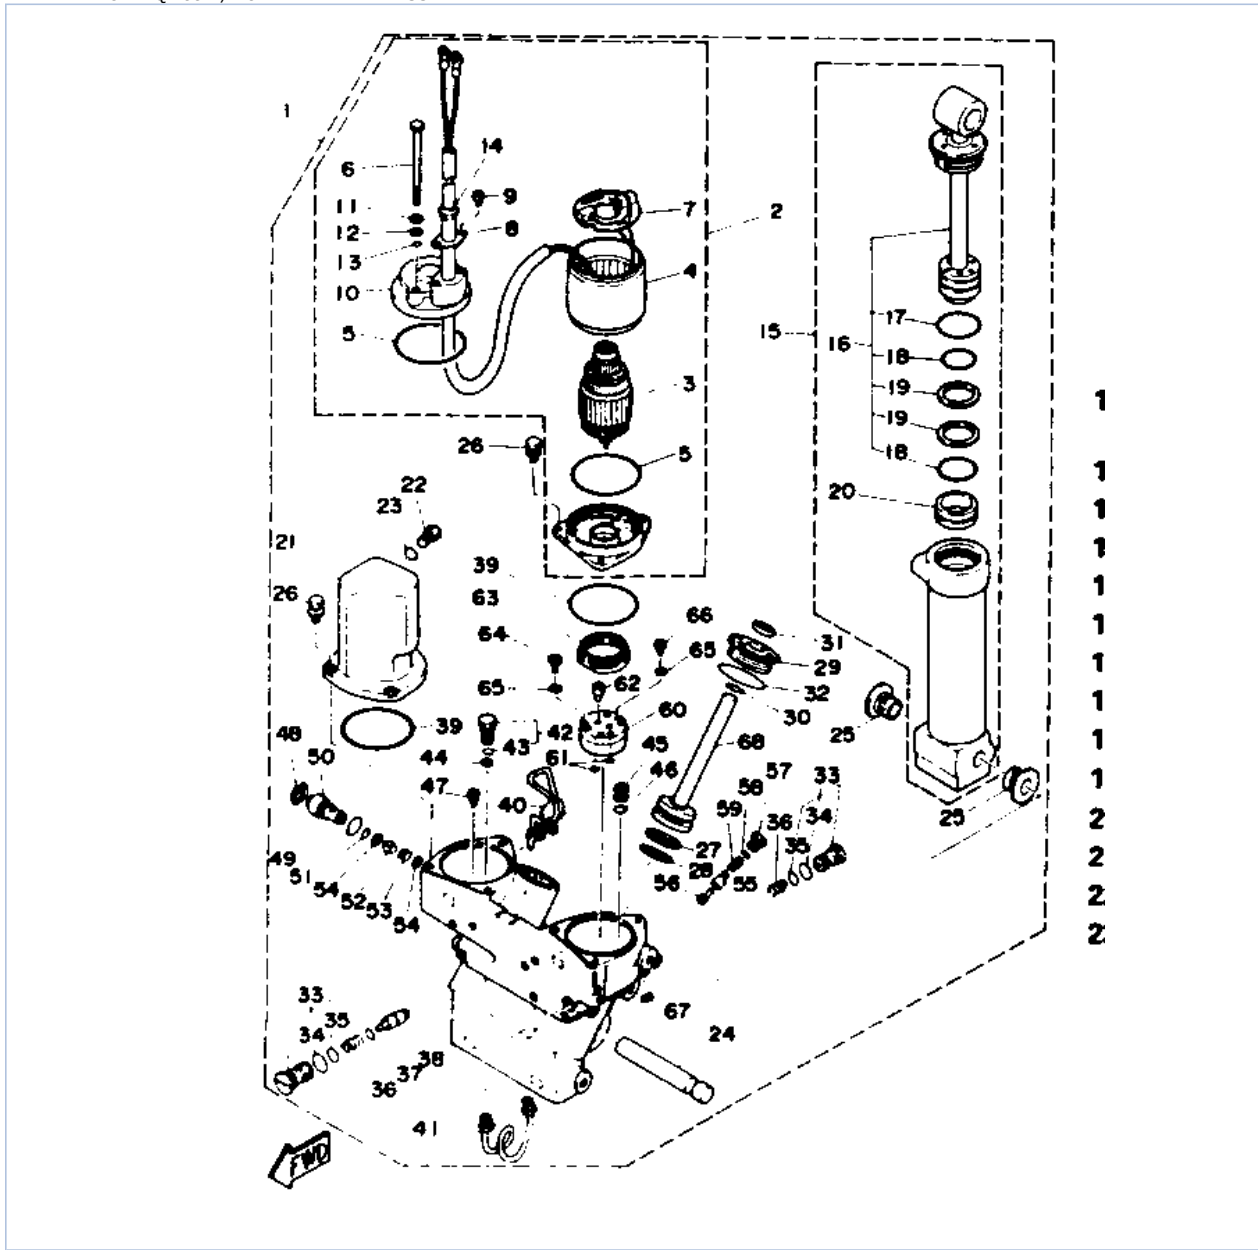

115TXRQ 1992 / POWER TRIM TILT ASSEMBLY 1

©2014 Yamaha Motor Corporation, U.S.A. All rights reserved.

Part List

115TXRQ 1992 / POWER TRIM TILT ASSEMBLY 1

REF - NO	PART NUMBER	PART NAME	QUANTITY	REMARKS
1	6G5-43800-05-EK	PWR.TRIM&TILT ASSEMBLY	1	
2	6G5-43880-02-00	.MOTOR ASSEMBLY	1	
3	6G5-43805-01-00	..ARMATURE ASSEMBLY	1	
4	6G5-43804-00-00	..STATOR ASSY	1	
5	6G5-43865-00-00	..O-RING	2	
6	6G5-43887-00-00	..BOLT, THROUGH	2	
7	6G5-43806-00-00	..BRUSH, HOLDER ASSY	1	
8	6G5-43899-00-00	..PLATE, STOPPER	1	
9	6G5-43886-00-00	..BOLT	2	
10	6G5-43884-00-00	..FRAME, COMMUTATOR END	1	
11	6G5-43893-00-00	..WASHER	2	
12	6G5-43889-10-00	..PLATE SEAT	2	
13	6G5-43867-00-00	..O-RING	2	
14	6G5-43885-00-00	..GROMMET	1	
15	6G5-4380E-01-00	.TILT CYLINDER ASSEMBLY	1	
16	6G5-43810-00-00	..PISTON SUB ASSEMBLY	1	
17	6E5-43861-00-00	..O-RING	1	
18	6G5-43862-00-00	..O-RING	2	
19	6E5-43872-00-00	..RING, BACK UP	2	
20	6E5-43814-02-00	..PISTON, FREE	1	
21	6G5-43828-00-00	.BODY, RESERVOIR	1	
22	6E5-43829-00-00	.PLUG, RESERVOIR	1	
23	6E5-43863-00-00	.O-RING	1	
24	6G5-43818-00-00	.PIN, LOWER SHOCK MOUNT	1	
25	90386-18M14-00	.BUSH	2	
26	90119-06M42-00	.BOLT, WITH WASHER	6	
27	6G5-43874-00-00	.RING, BACK UP	2	
28	6G5-43864-00-00	.O-RING	2	
29	6G5-43821-01-00	.SCREW, TRIM CYLINDER END (6G5-43821-00-00)	2	
30	6E5-43865-00-00	.O-RING	2	
31	6E5-43822-01-00	.SEAL, TRIM DUST	2	
32	6G5-43861-00-00	.O-RING	2	
33	6G5-43802-01-00	.VALVE SUB ASSY	2	
34	6E5-43866-00-00	..O-RING	1	
35	6E5-43867-00-00	..O-RING	1	
36	6G5-43894-00-00	.SPRING, SHUTTLE RETURN	2	
37	6E5-43868-00-00	.O-RING	1	
38	6G5-43841-00-00	.PISTON, SHUTTLE	1	
39	6E5-43869-00-00	.O-RING	2	
40	6G5-43835-00-00	.PIPE	1	
41	6G5-43833-00-00	.PIPE	1	
42	6G5-43809-01-00	.SEAT, VALVE COMP 2	1	
43	6E5-43896-00-00	..O-RING	1	
44	6G5-43816-00-00	.FILTER 1	1	
45	6G5-43808-02-00	.SEAT VALVE COMP 1	1	
46	6E5-43883-00-00	.O-RING	1	
47	6G5-43803-00-00	.CASE VALVE COMP	1	
48	6H1-43875-00-00	.RING, SNAP	1	
49	93210-18M75-00	.O-RING	1	
50	6G5-43845-00-00	.SCREW, MANUAL RELEASE	1	
51	93210-10M74-00	.O-RING	1	
52	6E5-4382A-00-00	.ADAPTER 1	1	
53	6E5-43854-01-00	.SPRING, MANUAL RELEASE	1