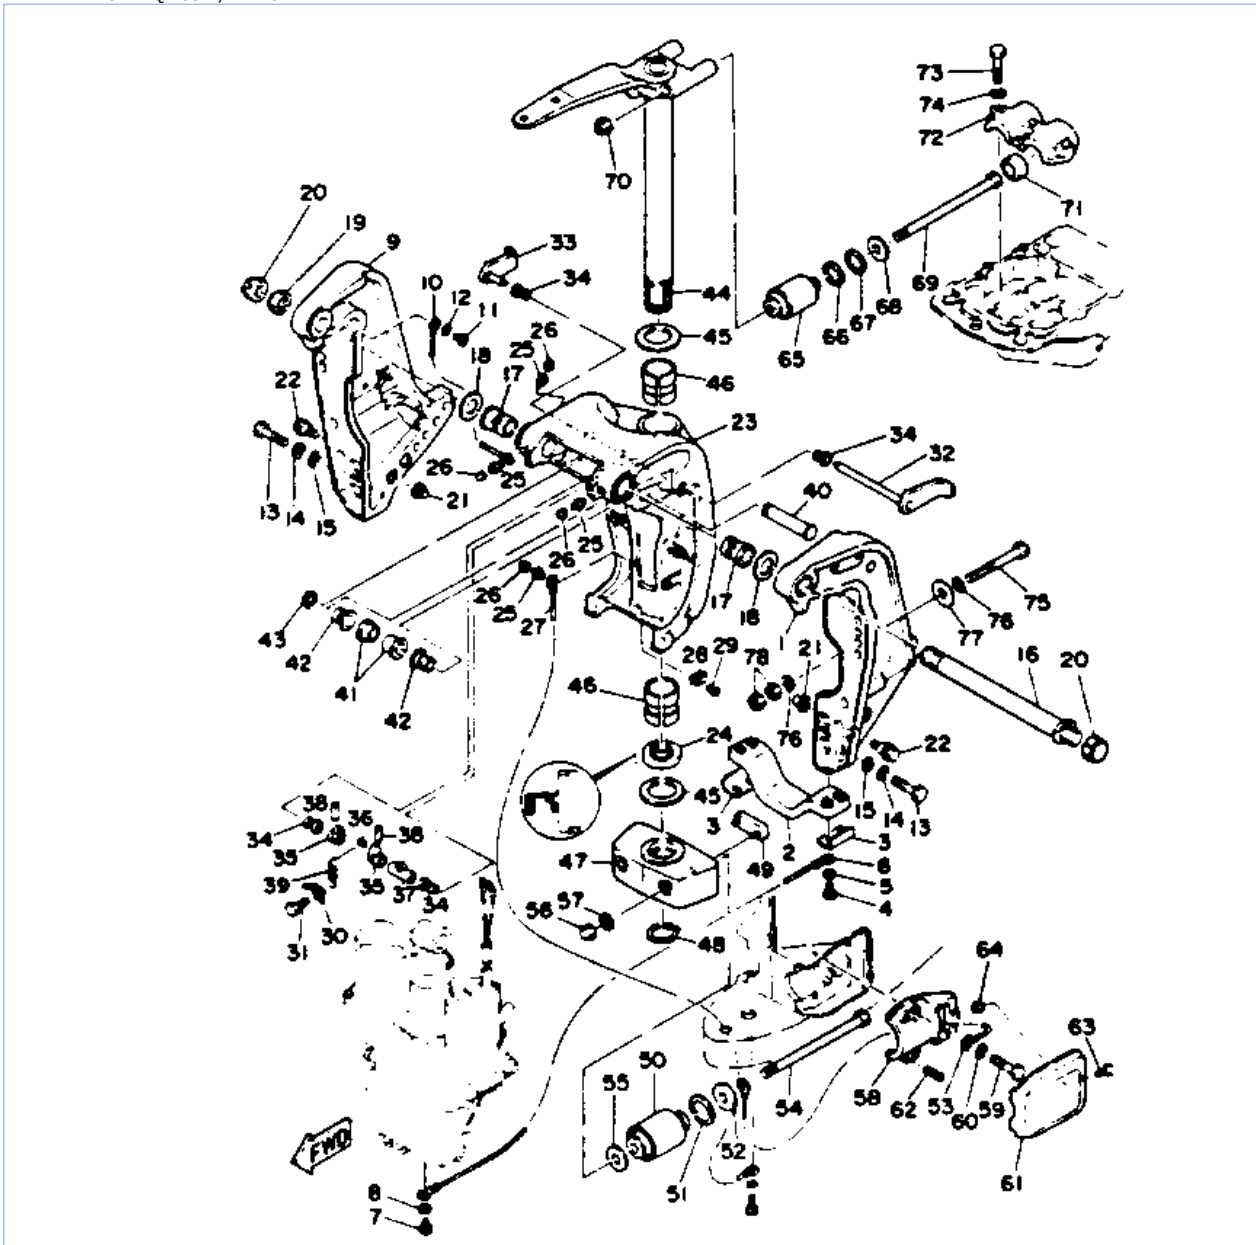

115TXRQ 1992 / BRACKET 1

©2014 Yamaha Motor Corporation, U.S.A. All rights reserved.

Part List

115TXRQ 1992 / BRACKET 1

REF - NO	PART NUMBER	PART NAME	QUANTITY	REMARKS
1	6G5-43111-01-EK	BRACKET CLAMP	1	
2	6G5-45251-01-00	ANODE	1	
3	6G5-44526-00-00	PLATE	2	
4	97395-06030-00	BOLT	4	
5	92995-06100-00	WASHER, SPRING	4	
6	6E5-82148-00-00	WIRE, LEAD 4	4	
7	97395-06010-00	BOLT	1	
8	92990-06600-00	WASHER, PLATE	1	
9	6G5-43112-01-EK	BRACKET, CLAMP	1	
10	6E5-82148-00-00	WIRE, LEAD 4	1	
11	98580-06012-00	SCREW, PAN HEAD	1	
12	92990-06600-00	WASHER, PLATE	1	
13	97395-10050-00	BOLT	6	
14	92990-10100-00	WASHER, SPRING	6	
15	92990-10600-00	WASHER, PLATE	6	
16	6E5-43131-01-00	BOLT, CLAMP BRACKET	1	
17	90386-25M31-00	BUSH	2	
18	90201-26M59-00	WASHER, PLATE	2	
19	90185-22043-00	NUT, SELF-LOCKING	1	
20	6G5-43145-00-00	CAP, CLAMP BRACKET	2	
21	6G5-43164-00-00	ROD, TILT LOCK	2	
22	90109-12M35-00	BOLT	2	
23	6G5-43311-00-EK	BRACKET, SWIVEL	1	UR LONG
23	6G5-43311-20-EK	BRACKET, SWIVEL	1	UR ULTRA LONG
24	93109-38M02-00	OIL SEAL	1	
25	93700-06004-00	NIPPLE, GREASE	5	
26	663-45119-00-00	CAP, GREASE NIPPLE	5	
27	6E5-82147-00-00	WIRE, LEAD 5	1	UR LONG
27	6E5-82147-20-00	WIRE, LEAD 5	1	UR ULTRA LONG
28	90464-11M18-00	CLAMP	1	
29	98580-04008-00	.SCREW, PAN HEAD	1	
30	6G5-43144-00-00	HOOK, SPRING	1	
31	97395-06010-00	BOLT	1	
32	6G5-43181-02-00	LEVER, TILT STOP 1	1	
33	6G5-43185-02-00	LEVER, TILT STOP 2	1	
34	90386-10M16-00	BUSH	4	
35	6G5-43148-00-00	COLLAR, DISTANCE	2	
36	90249-06M19-00	PIN	1	
37	90387-10M02-00	COLLAR	1	
38	91690-30020-00	PIN, SPRING	2	
39	90506-14M24-00	SPRING, TENSION	1	
40	6E5-43126-02-00	PIN, UPPER SHOCK MOUNT	1	
41	90386-18M63-00	BUSH	2	
42	90386-18M14-00	BUSH	2	
43	93410-18M02-00	CIRCLIP	1	
44	6E5-42510-03-EK	STEERING BRACKET ASSY	1	UR LONG
44	6E5-42510-23-EK	STEERING BRACKET ASSY	1	UR ULTRA LONG
45	90201-38M60-00	WASHER, PLATE	2	
46	90386-38M32-00	BUSH	2	
47	6G5-44551-00-EK	HOUSING, LOWER MOUNT	1	
48	93410-37M04-00	CIRCLIP	1	
49	6E5-44575-00-00	DAMPER, LOWER MOUNT RUBBER	1	
50	6E5-44555-00-94	MOUNT DAMPER, LOWER	2