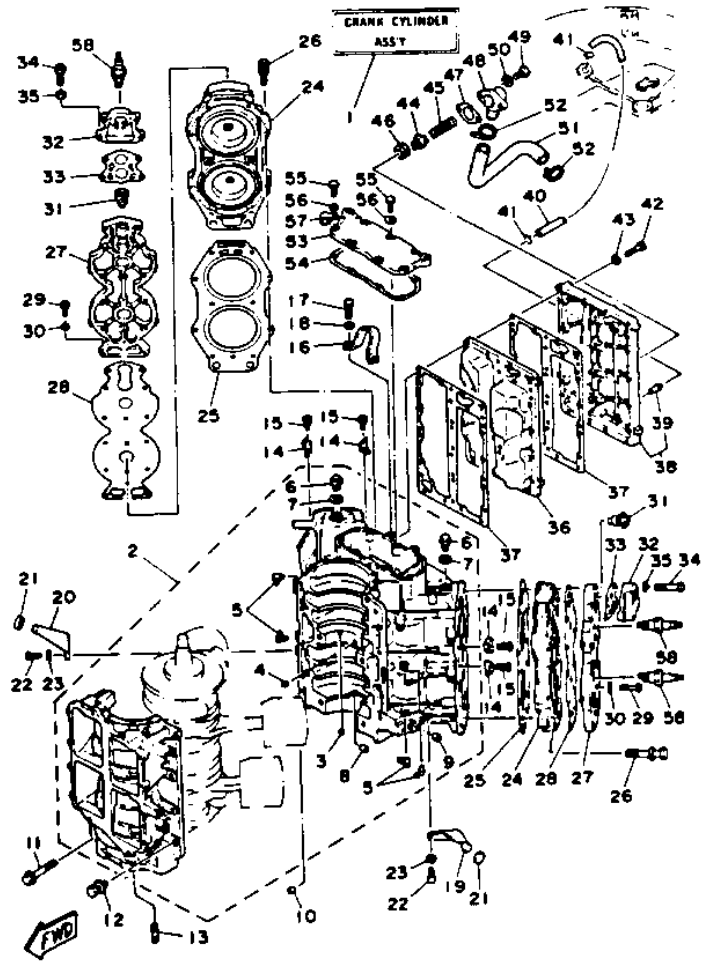

115TXRQ 1992 / CYLINDER CRANKCASE

©2014 Yamaha Motor Corporation, U.S.A. All rights reserved.

Part List

115TXRQ 1992 / CYLINDER CRANKCASE

REF - NO	PART NUMBER	PART NAME	QUANTITY	REMARKS
1	6N7-W0090-10-EK	CRANK-CYLINDER ASSEMBLY.	1	UR 130 MODEL
1	6N6-W0090-10-EK	CRANK CYLINDER. ASS"Y (REF. #2~56 & GRIDS A8-9, REF. #1)	1	UR 115 MODEL
2	6N6-15100-00-94	CRANKCASE ASSEMBLY	1	UR 115 MODEL
2	6N7-15100-00-94	CRANKCASE ASSEMBLY	1	UR 130 MODEL
3	624-11379-00-00	.VALVE, CHECK	1	
4	663-11518-01-00	.LOCK BEARING	1	
5	6E5-11372-00-00	.NIPPLE, HOSE	4	
6	90340-14M00-00	.PLUG, STRAIGHT SCREW	2	
7	90430-14115-00	.GASKET	2	
8	90384-06M07-00	.BUSH, BIMETAL FORMED	1	
9	90384-14M09-00	.BUSH, BIMETAL FORMED	1	
10	93608-12063-00	PIN, DOWEL	2	
11	90105-10M20-00	BOLT, FLANGE	6	
12	90119-08M23-00	BOLT, W/WASHER	8	
13	90116-08M45-00	BOLT, STUD	2	
14	6E5-11325-00-00	ANODE	4	
15	98680-04016-00	SCREW OVAL HEAD	4	
16	6E5-11119-00-00	HANGER, ENGINE	1	
17	97313-08020-00	BOLT, HEXAGON	2	
18	92990-08100-00	WASHER, SPRING	2	
19	6E5-42761-00-94	STOPPER	1	
20	6E5-42762-00-94	STOPPER	1	
21	663-44533-00-00	DAMPER, UPPER MOUNT RUBBER	2	
22	97313-06020-00	BOLT, HEXAGON	4	
23	92990-06600-00	WASHER, PLATE	4	
24	6L1-11111-00-94	HEAD, CYLINDER 1	2	UR 130 MODEL
24	6E5-11111-10-94	HEAD, CYLINDER 1	2	UR 115 MODEL
25	6E5-11181-A0-00	GASKET, CYLINDER HEAD 1	2	
26	90119-08M21-00	BOLT, WITH WASHER	20	
27	6E5-11191-01-9M	COVER, CYLINDER HEAD 1	2	
28	6E5-11193-A0-00	.GASKET, HEAD COVER 1	2	
29	97313-06030-00	BOLT	24	
30	92990-06600-00	WASHER, PLATE	24	
31	6E5-12411-20-00	THERMOSTAT	2	
32	6G5-12413-00-9M	COVER, THERMOSTAT	2	
33	688-12414-A1-00	.GASKET, COVER	2	
34	97313-06040-00	BOLT, HEXAGON	8	
35	92990-06600-00	WASHER, PLATE	8	
36	6E5-41111-00-9M	INNER COVER, EXHAUST	1	UR 115 MODEL
36	6L1-41111-00-9M	INNER COVER, EXHAUST	1	UR 130 MODEL
37	6E5-41112-A0-00	GASKET, EXHAUST INNER COVER	2	
38	6N7-41113-00-9M	OUTER COVER, EXHAUST	1	
39	652-24461-00-00	.PIPE, JOINT 4	1	
40	6E5-24312-00-00	PIPE 2	1	
41	90467-08004-00	CLIP	2	
42	97013-06035-00	BOLT	23	
43	92990-06600-00	WASHER, PLATE	23	
44	6G5-12416-00-00	VALVE, PRESSURE CONTROL	1	
45	90501-16M11-00	SPRING, COMPRESSION	1	
46	90480-20M05-00	GROMMET	1