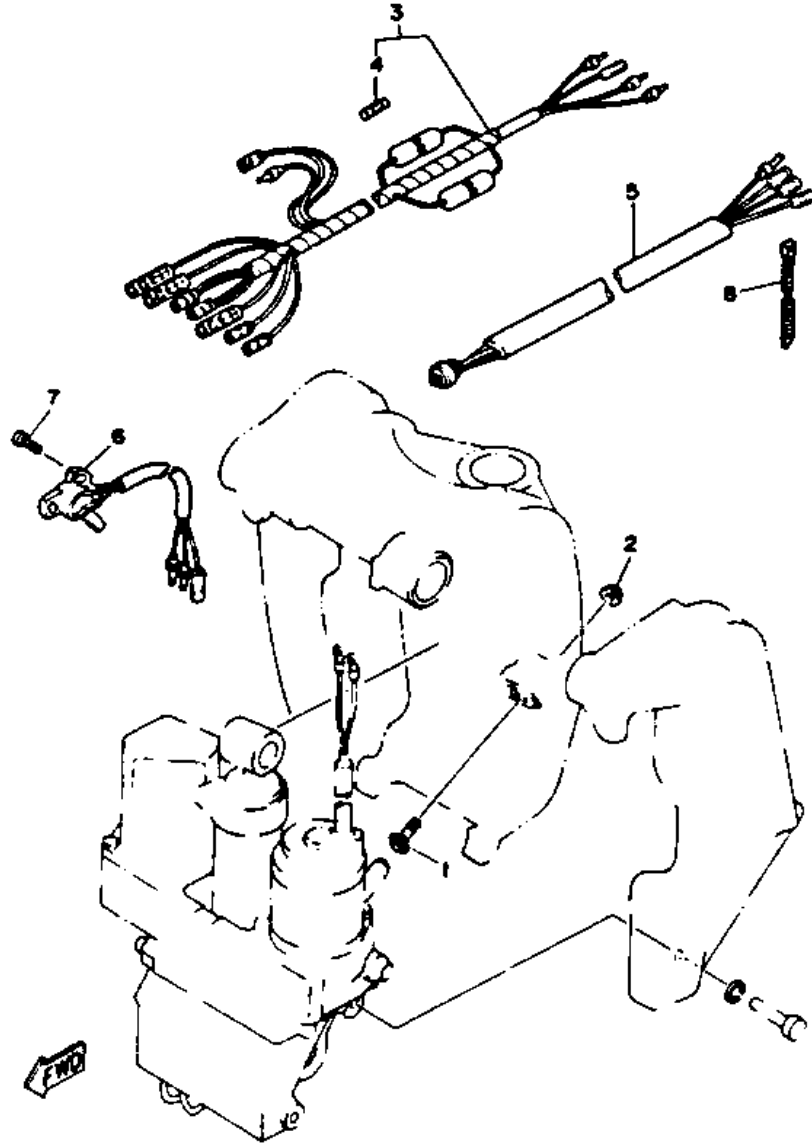

115TXRQ 1992 / BRACKET 2

©2014 Yamaha Motor Corporation, U.S.A. All rights reserved.

Part List

115TXRQ 1992 / BRACKET 2

REF - NO	PART NUMBER	PART NAME	QUANTITY	REMARKS
1	6G5-43376-00-00	BOLT, THRUST RECEIVER	2	
2	95780-10300-00	NUT, FLANGE	2	
3	6Y5-83553-M0-00	WIRE, LEAD (L=2.5M)	1	
4	1E6-82151-00-00	.FUSE (10A)	2	
5	6E5-82553-10-00	EXTENSION, WIRE HARNESS	1	
6	6R3-83672-01-00	TRIM SENDER	1	
7	98580-06016-00	SCREW, PAN HEAD	2	
8	90465-11M10-00	CLAMP	3