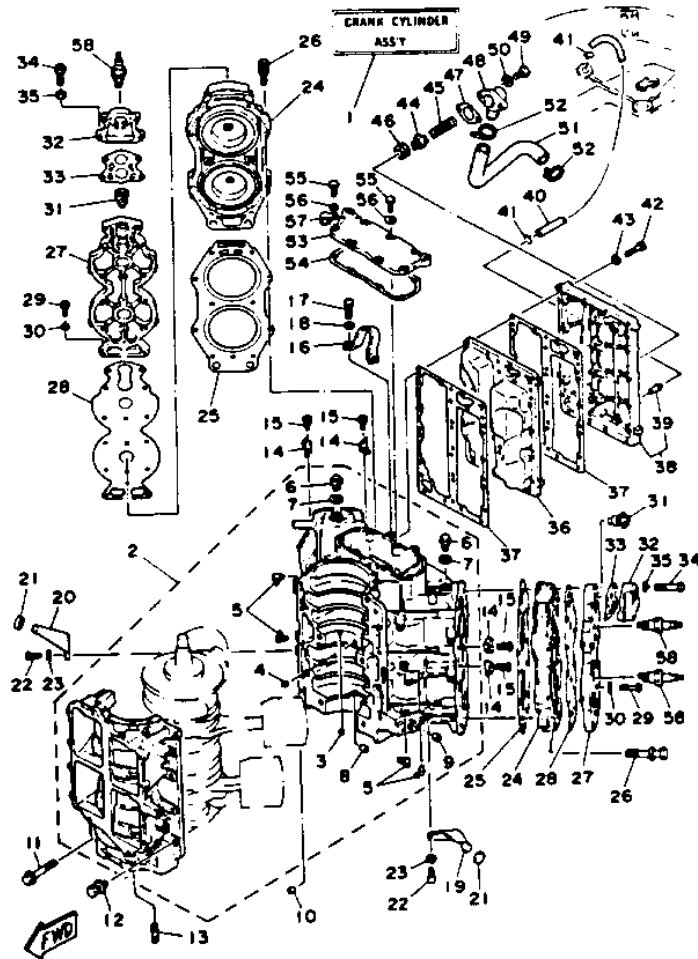

115TXRQ 1992 / CYLINDER CRANKCASE

©2014 Yamaha Motor Corporation, U.S.A. All rights reserved.

Part List

115TXRQ 1992 / CYLINDER CRANKCASE

REF - NO	PART NUMBER	PART NAME	QUANTITY	REMARKS
1	6N7-W0090-10-EK	CRANK-CYLINDER. ASSEMBLY.	1	UR 130 MODEL
1	6N6-W0090-10-EK	CRANK CYLINDER. ASS"Y (REF. #2~56 & GRIDS A8-9, REF. #1)	1	UR 115 MODEL
2	6N6-15100-00-94	CRANKCASE ASSEMBLY	1	UR 115 MODEL
2	6N7-15100-00-94	CRANKCASE ASSEMBLY	1	UR 130 MODEL
3	624-11379-00-00	.VALVE, CHECK	1	
4	663-11518-01-00	.LOCK BEARING	1	
5	6E5-11372-00-00	.NIPPLE, HOSE	4	
6	90340-14M00-00	.PLUG, STRAIGHT SCREW	2	
7	90430-14115-00	.GASKET	2	
8	90384-06M07-00	.BUSH, BIMETAL FORMED	1	
9	90384-14M09-00	.BUSH, BIMETAL FORMED	1	
10	93608-12063-00	PIN, DOWEL	2	
11	90105-10M20-00	BOLT, FLANGE	6	
12	90119-08M23-00	BOLT, W/WASHER	8	
13	90116-08M45-00	BOLT, STUD	2	
14	6E5-11325-00-00	ANODE	4	
15	98680-04016-00	SCREW OVAL HEAD	4	
16	6E5-11119-00-00	HANGER, ENGINE	1	
17	97313-08020-00	BOLT, HEXAGON	2	
18	92990-08100-00	WASHER, SPRING	2	
19	6E5-42761-00-94	STOPPER	1	
20	6E5-42762-00-94	STOPPER	1	
21	663-44533-00-00	DAMPER, UPPER MOUNT RUBBER	2	
22	97313-06020-00	BOLT, HEXAGON	4	
23	92990-06600-00	WASHER, PLATE	4	
24	6L1-11111-00-94	HEAD, CYLINDER 1	2	UR 130 MODEL
24	6E5-11111-10-94	HEAD, CYLINDER 1	2	UR 115 MODEL
25	6E5-11181-A0-00	GASKET, CYLINDER HEAD 1	2	
26	90119-08M21-00	BOLT, WITH WASHER	20	
27	6E5-11191-01-9M	COVER, CYLINDER HEAD 1	2	
28	6E5-11193-A0-00	.GASKET, HEAD COVER 1	2	
29	97313-06030-00	BOLT	24	
30	92990-06600-00	WASHER, PLATE	24	
31	6E5-12411-20-00	THERMOSTAT	2	
32	6G5-12413-00-9M	COVER, THERMOSTAT	2	
33	688-12414-A1-00	.GASKET, COVER	2	
34	97313-06040-00	BOLT, HEXAGON	8	
35	92990-06600-00	WASHER, PLATE	8	
36	6E5-41111-00-9M	INNER COVER, EXHAUST	1	UR 115 MODEL
36	6L1-41111-00-9M	INNER COVER, EXHAUST	1	UR 130 MODEL
37	6E5-41112-A0-00	GASKET, EXHAUST INNER COVER	2	
38	6N7-41113-00-9M	OUTER COVER, EXHAUST	1	
39	652-24461-00-00	.PIPE, JOINT 4	1	
40	6E5-24312-00-00	PIPE 2	1	
41	90467-08004-00	CLIP	2	
42	97013-06035-00	BOLT	23	
43	92990-06600-00	WASHER, PLATE	23	
44	6G5-12416-00-00	VALVE, PRESSURE CONTROL	1	
45	90501-16M11-00	SPRING, COMPRESSION	1	
46	90480-20M05-00	GROMMET	1	