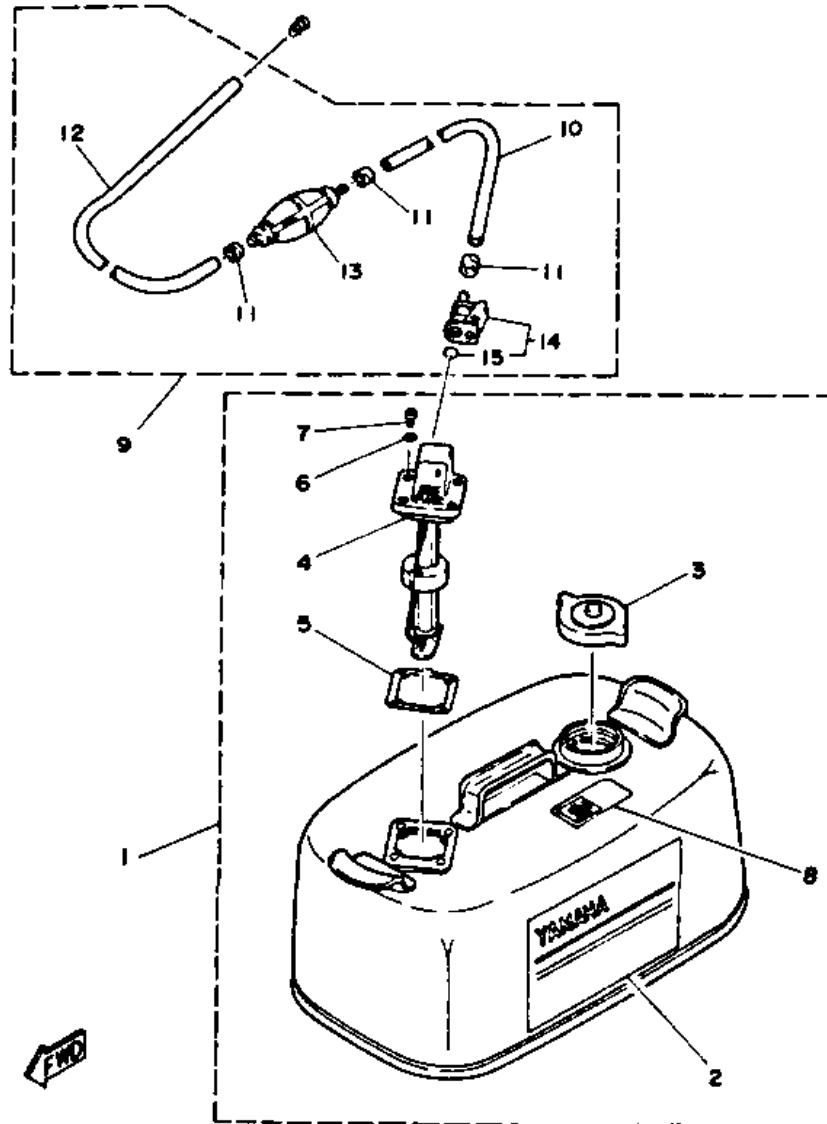

115TXRQ 1992 / FUEL TANK

Part List

115TXRQ 1992 / FUEL TANK

REF - NO	PART NUMBER	PART NAME	QUANTITY	REMARKS
1	6Y1-W2420-42-24	FUEL TANK ASSEMBLY	1	
2	6Y1-24244-20-00	.GRAPHIC, SIDE	1	
3	6Y1-24610-00-00	.CAP ASSEMBLY	1	
4	6Y1-24260-02-00	.FUEL METER ASSEMBLY	1	
5	6Y1-24268-00-00	.GASKET, FUEL METER	1	
6	6Y1-24329-00-00	.SEAL	4	
7	98586-05016-00	.SCREW, PAN HEAD	4	
8	6Y1-24256-50-00	.GRAPHIC, FUEL TANK	1	
9	6Y2-24306-40-00	FUEL PIPE COMP. 1	1	
10	90445-13M01-00	.HOSE (L2050)	1	
11	6E5-24351-51-00	.BAND 1	3	
12	90445-13M35-00	.HOSE (L250)	1	
13	6Y2-24360-51-00	.PRIMER PUMP ASSY	1	
14	6Y2-24305-02-00	.FUEL PIPE JOINT COMP 2	1	
15	93210-08287-00	..O-RING	1