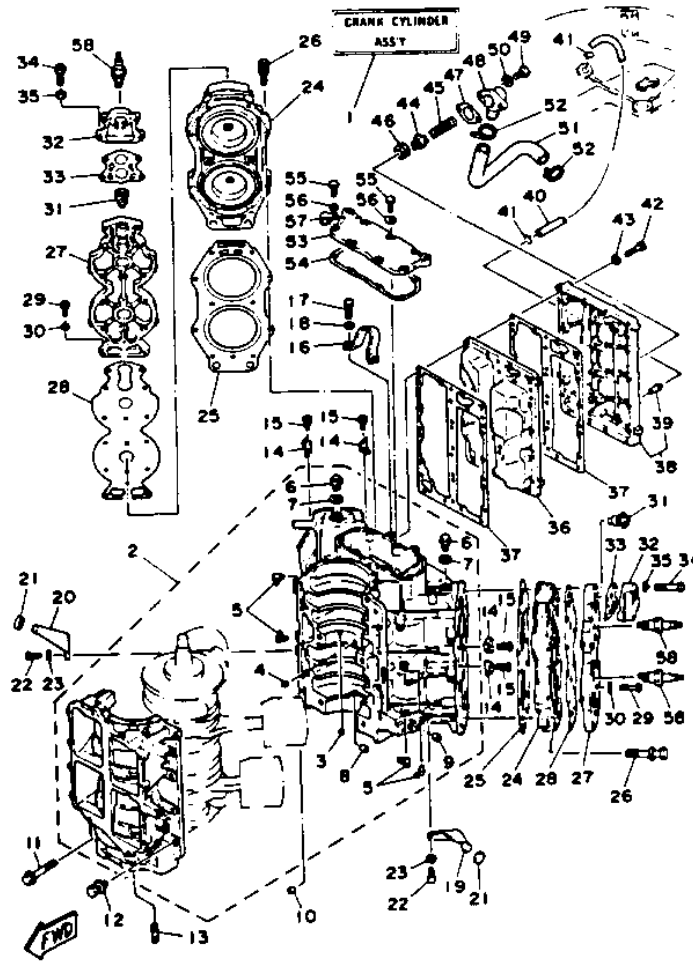

115TXRQ 1992 / CYLINDER CRANKCASE

©2014 Yamaha Motor Corporation, U.S.A. All rights reserved.

Part List

115TXRQ 1992 / CYLINDER CRANKCASE

REF - NO	PART NUMBER	PART NAME	QUANTITY	REMARKS
1	6N7-W0090-10-EK	CRANK-CYLINDER ASSEMBLY.	1	UR 130 MODEL
1	6N6-W0090-10-EK	CRANK CYLINDER. ASS"Y (REF. #2~56 & GRIDS A8-9, REF. #1)	1	UR 115 MODEL
2	6N6-15100-00-94	CRANKCASE ASSEMBLY	1	UR 115 MODEL
2	6N7-15100-00-94	CRANKCASE ASSEMBLY	1	UR 130 MODEL
3	624-11379-00-00	.VALVE, CHECK	1	
4	663-11518-01-00	.LOCK BEARING	1	
5	6E5-11372-00-00	.NIPPLE, HOSE	4	
6	90340-14M00-00	.PLUG, STRAIGHT SCREW	2	
7	90430-14115-00	.GASKET	2	
8	90384-06M07-00	.BUSH, BIMETAL FORMED	1	
9	90384-14M09-00	.BUSH, BIMETAL FORMED	1	
10	93608-12063-00	PIN, DOWEL	2	
11	90105-10M20-00	BOLT, FLANGE	6	
12	90119-08M23-00	BOLT, W/WASHER	8	
13	90116-08M45-00	BOLT, STUD	2	
14	6E5-11325-00-00	ANODE	4	
15	98680-04016-00	SCREW OVAL HEAD	4	
16	6E5-11119-00-00	HANGER, ENGINE	1	
17	97313-08020-00	BOLT, HEXAGON	2	
18	92990-08100-00	WASHER, SPRING	2	
19	6E5-42761-00-94	STOPPER	1	
20	6E5-42762-00-94	STOPPER	1	
21	663-44533-00-00	DAMPER, UPPER MOUNT RUBBER	2	
22	97313-06020-00	BOLT, HEXAGON	4	
23	92990-06600-00	WASHER, PLATE	4	
24	6L1-11111-00-94	HEAD, CYLINDER 1	2	UR 130 MODEL
24	6E5-11111-10-94	HEAD, CYLINDER 1	2	UR 115 MODEL
25	6E5-11181-A0-00	GASKET, CYLINDER HEAD 1	2	
26	90119-08M21-00	BOLT, WITH WASHER	20	
27	6E5-11191-01-9M	COVER, CYLINDER HEAD 1	2	
28	6E5-11193-A0-00	.GASKET, HEAD COVER 1	2	
29	97313-06030-00	BOLT	24	
30	92990-06600-00	WASHER, PLATE	24	
31	6E5-12411-20-00	THERMOSTAT	2	
32	6G5-12413-00-9M	COVER, THERMOSTAT	2	
33	688-12414-A1-00	.GASKET, COVER	2	
34	97313-06040-00	BOLT, HEXAGON	8	
35	92990-06600-00	WASHER, PLATE	8	
36	6E5-41111-00-9M	INNER COVER, EXHAUST	1	UR 115 MODEL
36	6L1-41111-00-9M	INNER COVER, EXHAUST	1	UR 130 MODEL
37	6E5-41112-A0-00	GASKET, EXHAUST INNER COVER	2	
38	6N7-41113-00-9M	OUTER COVER, EXHAUST	1	
39	652-24461-00-00	.PIPE, JOINT 4	1	
40	6E5-24312-00-00	PIPE 2	1	
41	90467-08004-00	CLIP	2	
42	97013-06035-00	BOLT	23	
43	92990-06600-00	WASHER, PLATE	23	
44	6G5-12416-00-00	VALVE, PRESSURE CONTROL	1	
45	90501-16M11-00	SPRING, COMPRESSION	1	
46	90480-20M05-00	GROMMET	1	