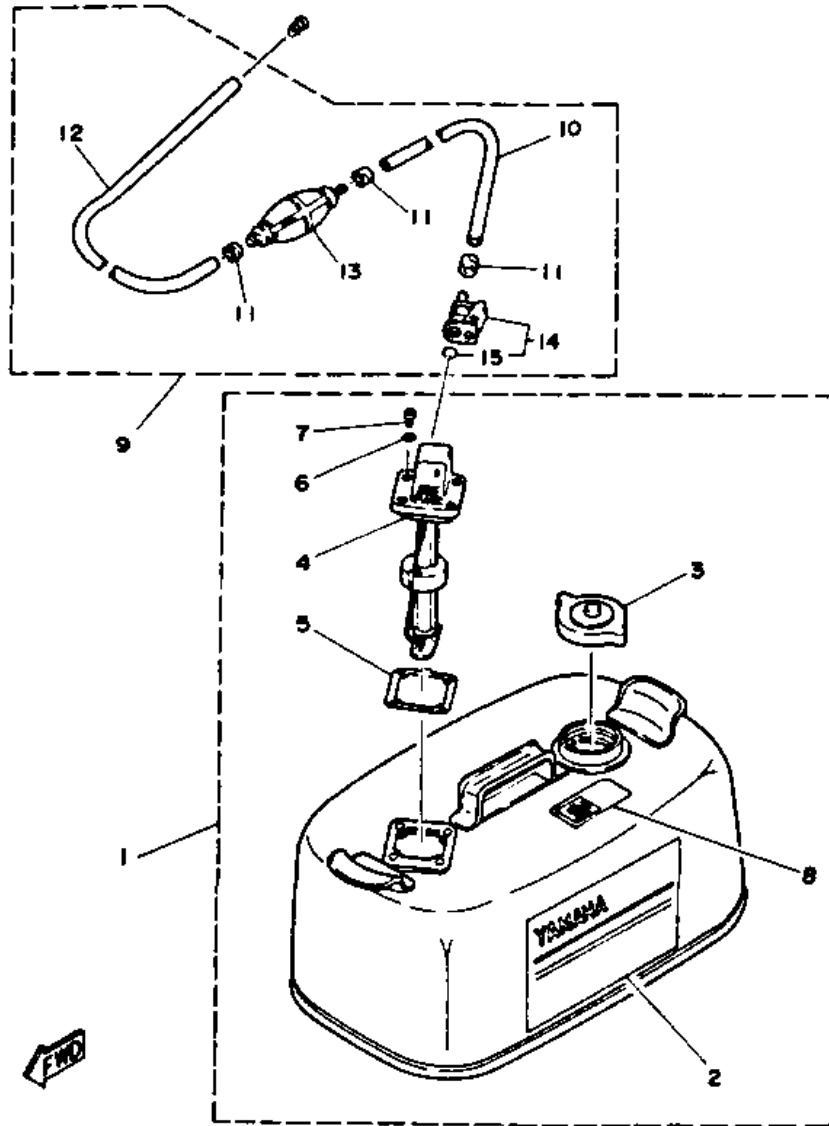

115TXRQ 1992 / FUEL TANK

©2014 Yamaha Motor Corporation, U.S.A. All rights reserved.

Part List

115TXRQ 1992 / FUEL TANK

REF - NO	PART NUMBER	PART NAME	QUANTITY	REMARKS
1	6Y1-W2420-42-24	FUEL TANK ASSEMBLY	1	
2	6Y1-24244-20-00	.GRAPHIC, SIDE	1	
3	6Y1-24610-00-00	.CAP ASSEMBLY	1	
4	6Y1-24260-02-00	.FUEL METER ASSEMBLY	1	
5	6Y1-24268-00-00	.GASKET, FUEL METER	1	
6	6Y1-24329-00-00	.SEAL	4	
7	98586-05016-00	.SCREW, PAN HEAD	4	
8	6Y1-24256-50-00	.GRAPHIC, FUEL TANK	1	
9	6Y2-24306-40-00	FUEL PIPE COMP. 1	1	
10	90445-13M01-00	.HOSE (L2050)	1	
11	6E5-24351-51-00	.BAND 1	3	
12	90445-13M35-00	.HOSE (L250)	1	
13	6Y2-24360-51-00	.PRIMER PUMP ASSY	1	
14	6Y2-24305-02-00	.FUEL PIPE JOINT COMP 2	1	
15	93210-08287-00	..O-RING	1