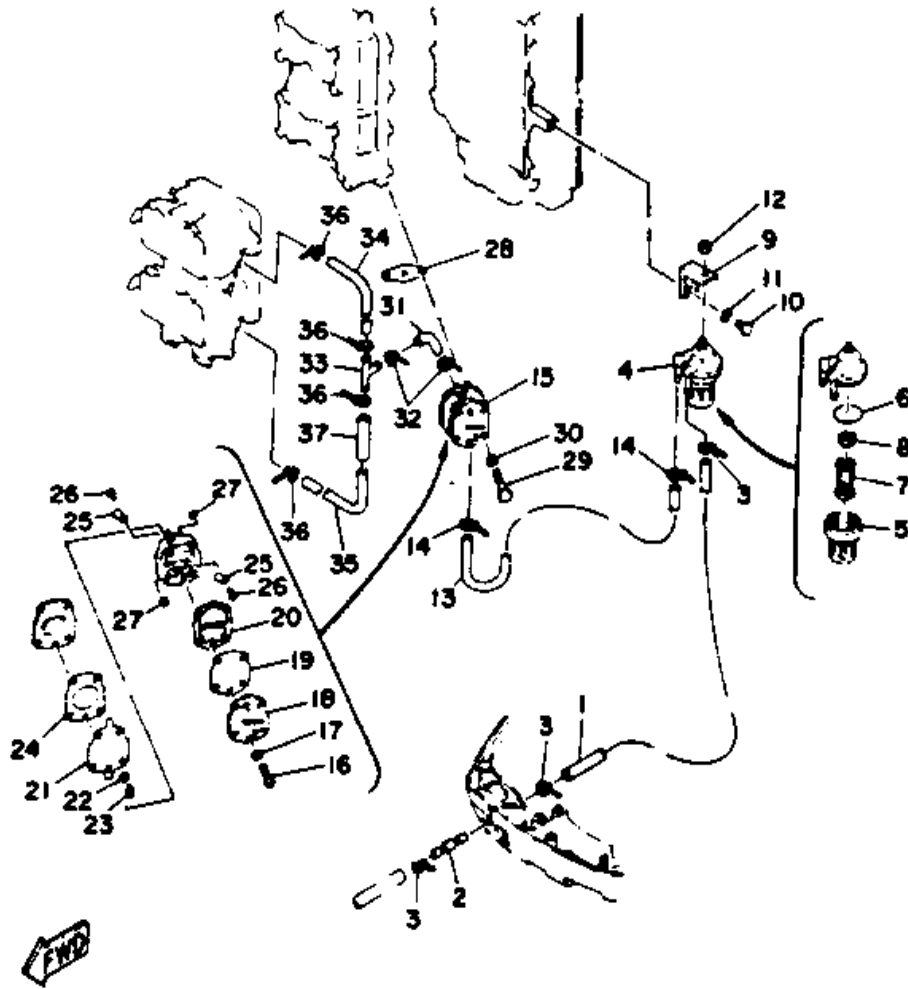

115TXRQ 1992 / FUEL SYSTEM

©2014 Yamaha Motor Corporation, U.S.A. All rights reserved.

Part List

115TXRQ 1992 / FUEL SYSTEM

REF - NO	PART NUMBER	PART NAME	QUANTITY	REMARKS
1	6N7-24313-00-00	PIPE 3	1	
2	6R3-24377-00-00	PIPE, JOINT 2	1	
3	90465-11M10-00	CLAMP	3	
4	6E5-24560-00-00	FILTER ASSY	1	
5	655-24521-01-00	.CUP, FILTER	1	
6	93210-37M25-00	.O-RING	1	
7	6F5-24563-00-00	.ELEMENT, FILTER	1	
8	655-24564-00-00	.GASKET	1	
9	6E5-24566-00-00	BRACKET, FILTER	1	
10	97313-06014-00	BOLT, HEXAGON	1	
11	92995-06100-00	WASHER, SPRING	1	
12	95380-08600-00	NUT	1	
13	6E5-24314-01-00	PIPE 4	1	
14	90465-11M10-00	CLAMP	2	
15	6E5-24410-03-00	FUEL PUMP ASSY	1	
16	98580-05035-00	.SCREW, PAN HEAD	3	
17	92990-05600-00	.WASHER, PLATE	3	
18	6E5-24413-00-00	.BODY 2	1	
19	6E5-24471-00-00	.DIAPHRAGM	1	
20	6E5-24435-00-00	.GASKET, BODY 2	1	
21	6E5-24411-00-00	.DIAPHRAGM	1	
22	648-24424-00-00	.SEAT, SPRING	1	
23	6E5-24423-00-00	.SPRING, DIAPHRAGM	1	
24	6E5-24434-02-00	.GASKET, BODY	1	
25	6A0-24421-01-00	.VALVE, CHECK	4	
26	6A0-14325-00-00	.SCREW, PAN HEAD	4	
27	95380-03600-00	.NUT	4	
28	650-24431-A0-00	GASKET, FUEL PUMP 1	1	
29	97395-06050-00	BOLT	2	
30	92990-06600-00	WASHER, PLATE	2	
31	6G5-24316-10-00	PIPE 6	1	
32	90465-11M10-00	CLAMP	2	
33	6E5-24376-10-00	PIPE, JOINT 1	1	
34	6G5-24318-10-00	PIPE, OVERFLOW	1	
35	6G5-24319-10-00	PIPE, OIL	1	
36	90465-11M10-00	CLAMP	4	
37	90446-15M07-00	HOSE (L60)	1	

Part Notes

115TXRQ 1992 / FUEL SYSTEM

PART NUMBER	NOTE TEXT
6E5-24410-03-00	OEM: This part number is among the Top 100 Most Popular Marine Maintenance Parts as of March 2014.
650-24431-A0-00	OEM: This part number is among the Top 100 Most Popular Marine Maintenance Parts as of March 2014.
92990-06600-00	OEM: This part number is among the Top 100 Most Popular Marine Maintenance Parts as of March 2014.

©2014 Yamaha Motor Corporation, U.S.A. All rights reserved.