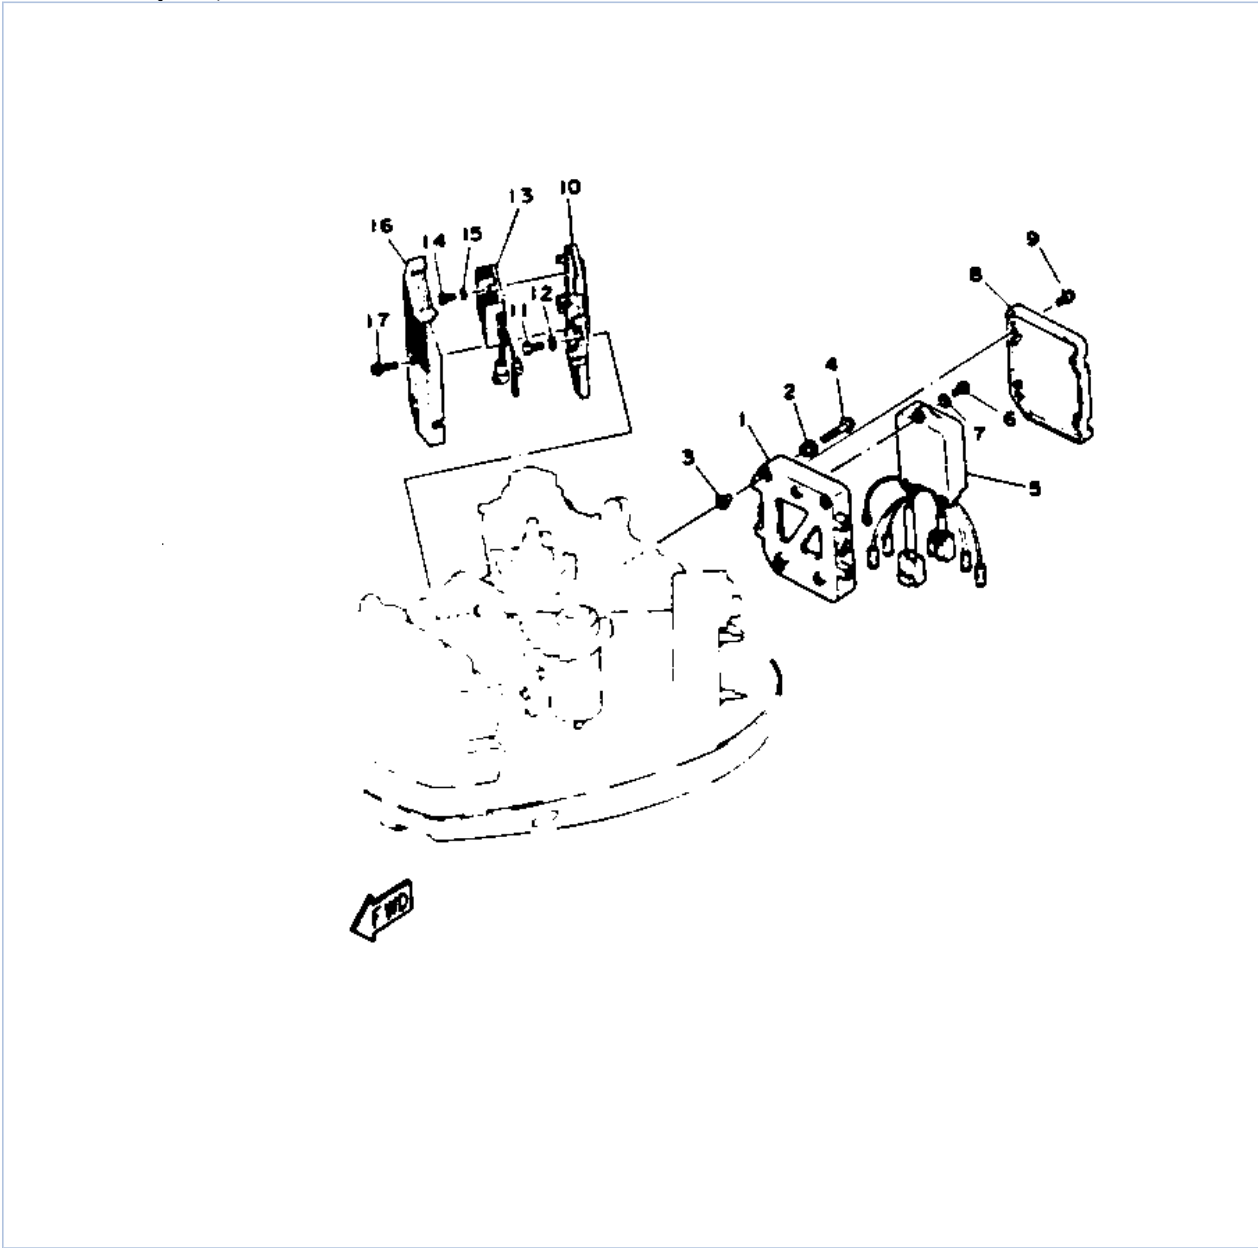

115TXRQ 1992 / ELECTRIC PARTS 1

©2014 Yamaha Motor Corporation, U.S.A. All rights reserved.

Part List

115TXRQ 1992 / ELECTRIC PARTS 1

REF - NO	PART NUMBER	PART NAME	QUANTITY	REMARKS
1	6N7-85542-00-EK	BRACKET	1	
2	6A0-82317-00-00	DAMPER, IGNITION COIL	3	
3	624-42542-00-00	PIPE	3	
4	90119-06M59-00	BOLT, WITH WASHER	3	
5	6N7-85540-00-00	C.D.I. UNIT ASSEMBLY	1	
6	98580-06020-00	SCREW, PAN HEAD	3	
7	92990-06600-00	WASHER, PLATE	3	
8	6N7-85537-00-00	COVER	1	
9	90159-06M11-00	SCREW, WITH WASHER	4	
10	6N7-81948-00-94	BRACKET	1	
11	97313-06016-00	BOLT, HEXAGON	3	
12	92990-06600-00	WASHER, PLATE	3	
13	6R3-81960-00-00	RECTIFIER & REGULATOR ASSY	1	
14	97313-06025-00	BOLT	2	
15	92990-06600-00	WASHER, PLATE	2	
16	6R3-81942-00-00	COVER	1	
17	90159-06M08-00	SCREW, WITH WASHER	4	

Part Notes

115TXRQ 1992 / ELECTRIC PARTS 1

PART NUMBER		NOTE TEXT
92990-06600-00		OEM: This part number is among the Top 100 Most Popular Marine Maintenance Parts as of March 2014.
92990-06600-00		OEM: This part number is among the Top 100 Most Popular Marine Maintenance Parts as of March 2014.
92990-06600-00		OEM: This part number is among the Top 100 Most Popular Marine Maintenance Parts as of March 2014.

©2014 Yamaha Motor Corporation, U.S.A. All rights reserved.