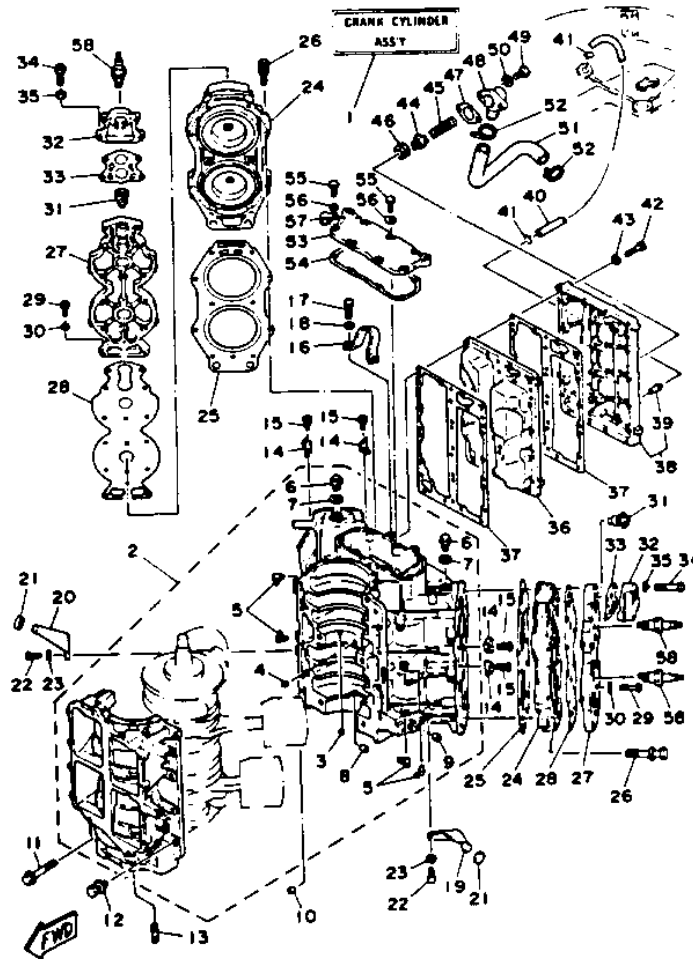

115TXRQ 1992 / CYLINDER CRANKCASE

©2014 Yamaha Motor Corporation, U.S.A. All rights reserved.

Part List

115TXRQ 1992 / CYLINDER CRANKCASE

REF - NO	PART NUMBER	PART NAME	QUANTITY	REMARKS
1	6N7-W0090-10-EK	CRANK-CYLINDER ASSEMBLY.	1	UR 130 MODEL
1	6N6-W0090-10-EK	CRANK CYLINDER. ASS"Y (REF. #2~56 & GRIDS A8-9, REF. #1)	1	UR 115 MODEL
2	6N6-15100-00-94	CRANKCASE ASSEMBLY	1	UR 115 MODEL
2	6N7-15100-00-94	CRANKCASE ASSEMBLY	1	UR 130 MODEL
3	624-11379-00-00	.VALVE, CHECK	1	
4	663-11518-01-00	.LOCK BEARING	1	
5	6E5-11372-00-00	.NIPPLE, HOSE	4	
6	90340-14M00-00	.PLUG, STRAIGHT SCREW	2	
7	90430-14115-00	.GASKET	2	
8	90384-06M07-00	.BUSH, BIMETAL FORMED	1	
9	90384-14M09-00	.BUSH, BIMETAL FORMED	1	
10	93608-12063-00	PIN, DOWEL	2	
11	90105-10M20-00	BOLT, FLANGE	6	
12	90119-08M23-00	BOLT, W/WASHER	8	
13	90116-08M45-00	BOLT, STUD	2	
14	6E5-11325-00-00	ANODE	4	
15	98680-04016-00	SCREW OVAL HEAD	4	
16	6E5-11119-00-00	HANGER, ENGINE	1	
17	97313-08020-00	BOLT, HEXAGON	2	
18	92990-08100-00	WASHER, SPRING	2	
19	6E5-42761-00-94	STOPPER	1	
20	6E5-42762-00-94	STOPPER	1	
21	663-44533-00-00	DAMPER, UPPER MOUNT RUBBER	2	
22	97313-06020-00	BOLT, HEXAGON	4	
23	92990-06600-00	WASHER, PLATE	4	
24	6L1-11111-00-94	HEAD, CYLINDER 1	2	UR 130 MODEL
24	6E5-11111-10-94	HEAD, CYLINDER 1	2	UR 115 MODEL
25	6E5-11181-A0-00	GASKET, CYLINDER HEAD 1	2	
26	90119-08M21-00	BOLT, WITH WASHER	20	
27	6E5-11191-01-9M	COVER, CYLINDER HEAD 1	2	
28	6E5-11193-A0-00	.GASKET, HEAD COVER 1	2	
29	97313-06030-00	BOLT	24	
30	92990-06600-00	WASHER, PLATE	24	
31	6E5-12411-20-00	THERMOSTAT	2	
32	6G5-12413-00-9M	COVER, THERMOSTAT	2	
33	688-12414-A1-00	.GASKET, COVER	2	
34	97313-06040-00	BOLT, HEXAGON	8	
35	92990-06600-00	WASHER, PLATE	8	
36	6E5-41111-00-9M	INNER COVER, EXHAUST	1	UR 115 MODEL
36	6L1-41111-00-9M	INNER COVER, EXHAUST	1	UR 130 MODEL
37	6E5-41112-A0-00	GASKET, EXHAUST INNER COVER	2	
38	6N7-41113-00-9M	OUTER COVER, EXHAUST	1	
39	652-24461-00-00	.PIPE, JOINT 4	1	
40	6E5-24312-00-00	PIPE 2	1	
41	90467-08004-00	CLIP	2	
42	97013-06035-00	BOLT	23	
43	92990-06600-00	WASHER, PLATE	23	
44	6G5-12416-00-00	VALVE, PRESSURE CONTROL	1	
45	90501-16M11-00	SPRING, COMPRESSION	1	
46	90480-20M05-00	GROMMET	1	