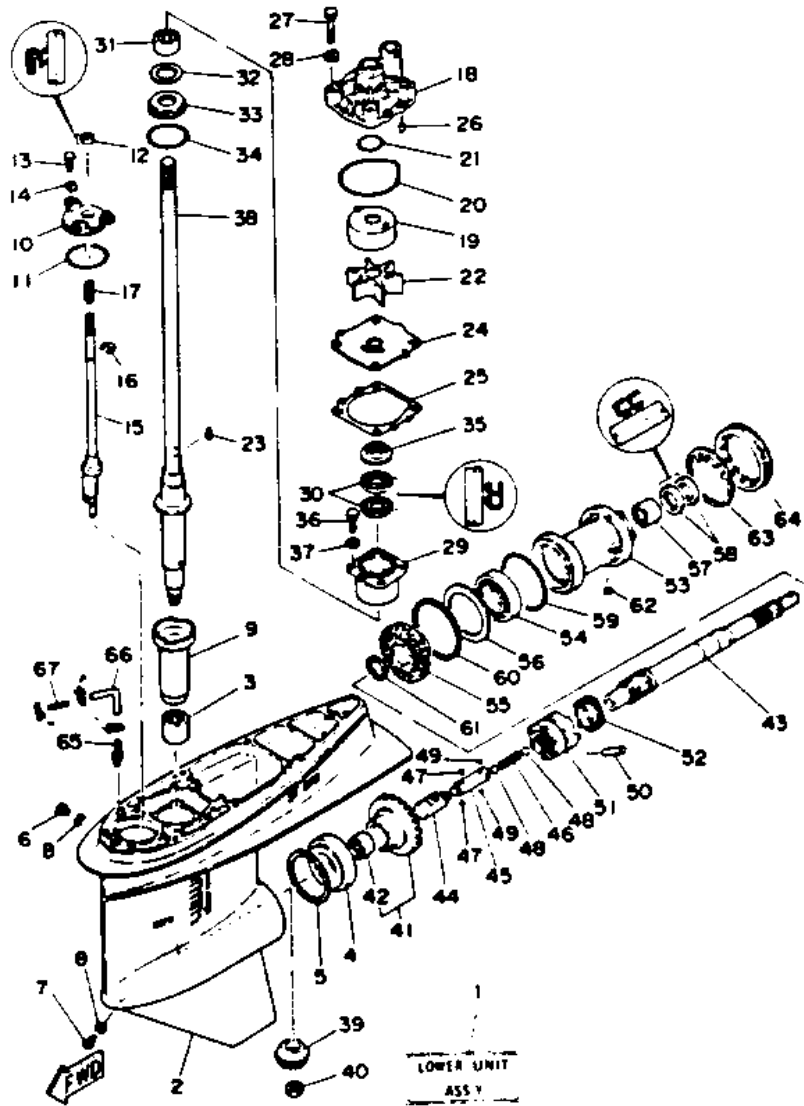

115TXRQ 1992 / LOWER DRIVE 1

©2014 Yamaha Motor Corporation, U.S.A. All rights reserved.

Part List

115TXRQ 1992 / LOWER DRIVE 1

REF - NO	PART NUMBER	PART NAME	QUANTITY	REMARKS
1	61U-45300-20-EK	LOWER UNIT ASSY (REF. 2~67) (6E5-45300-22-EK)	1	UR ULTRA LONG
1	61U-45300-10-EK	LOWER UNIT ASSY (REF. 2~67) (6E5-45300-13-EK)	1	UR LONG
2	6E5-45301-02-EK	LOWER CASING	1	
3	93315-628U9-00	BEARING	1	
4	93332-000U7-00	BEARING	1	
5	6E5-45567-01-30	SHIM (T:0.30MM)	1	UR
5	6E5-45567-01-12	SHIM (T:0.12MM)	1	UR
5	6E5-45567-01-50	SHIM (T:0.50MM)	1	UR
5	6E5-45567-01-40	SHIM (T:0.40MM)	1	UR
5	6E5-45567-01-18	SHIM (T:0.18MM)	1	UR
5	6E5-45567-01-10	SHIM (T:0.10MM)	1	UR
5	6E5-45567-01-15	SHIM (T:0.15MM)	1	UR
6	90340-08M04-00	PLUG, STRAIGHT SCREW	1	
7	688-45341-00-00	PLUG, DRAIN	1	
8	90430-08020-00	.GASKET	2	
9	6E5-45536-00-00	SLEEVE, DRIVE SHAFT	1	
10	6E5-45321-00-00	PLATE	1	
11	93210-58677-00	O-RING	1	
12	93106-09014-00	.OIL SEAL	1	
13	97395-06020-00	BOLT, HEXAGON	3	
14	90209-06M04-00	WASHER	3	
15	6E5-44150-01-00	SHIFT CAM ASSEMBLY	1	
16	99001-08600-00	CIRCLIP	1	
17	90501-11M10-00	SPRING, COMPRESSION	1	
18	6E5-44311-00-00	HOUSING, WATER PUMP	1	
19	6E5-44322-00-00	INSERT, CARTRIDGE	1	
20	93210-86M38-00	.O-RING	1	
21	93210-37M67-00	O-RING	1	
22	6E5-44352-00-00	IMPELLER	1	
23	90280-04M05-00	.KEY, WOODRUFF	1	
24	6E5-44323-00-00	OUTER PLATE, CARTRIDGE	1	
25	6E5-44315-A0-00	.GASKET, WATER PUMP	1	
26	93606-12019-00	.PIN, DOWEL	2	
27	97395-08045-00	BOLT	4	
28	90209-08M02-00	WASHER	4	
29	6E5-45331-00-94	HOUSING, BEARING	1	
30	93101-28M16-00	.OIL SEAL	2	
31	93317-330U2-00	BEARING	1	
32	6E5-45587-01-12	SHIM (T:0.12MM)	1	UR
32	6E5-45587-01-30	SHIM (T:0.30MM)	1	UR
32	6E5-45587-01-50	SHIM (T:0.50MM)	1	UR
32	6E5-45587-01-10	SHIM (T:0.10MM)	1	UR
32	6E5-45587-01-15	SHIM (T:0.15MM)	1	UR
32	6E5-45587-01-18	SHIM (T:0.18MM)	1	UR
32	6E5-45587-01-40	SHIM (T:0.40MM)	1	UR
33	93341-930U0-00	BEARING, THRUST	1	
34	93210-54534-00	O-RING	1	
35	6E5-45344-00-00	COVER, OIL SEAL	1	
36	97395-08025-00	BOLT	4	
37	92990-08600-00	..WASHER, PLATE	4	
38	6E5-45501-01-00	DRIVE SHAFT COMP.	1	UR LONG
38	6E5-45501-20-00	DRIVE SHAFT COMP	1	UR ULTRA LONG