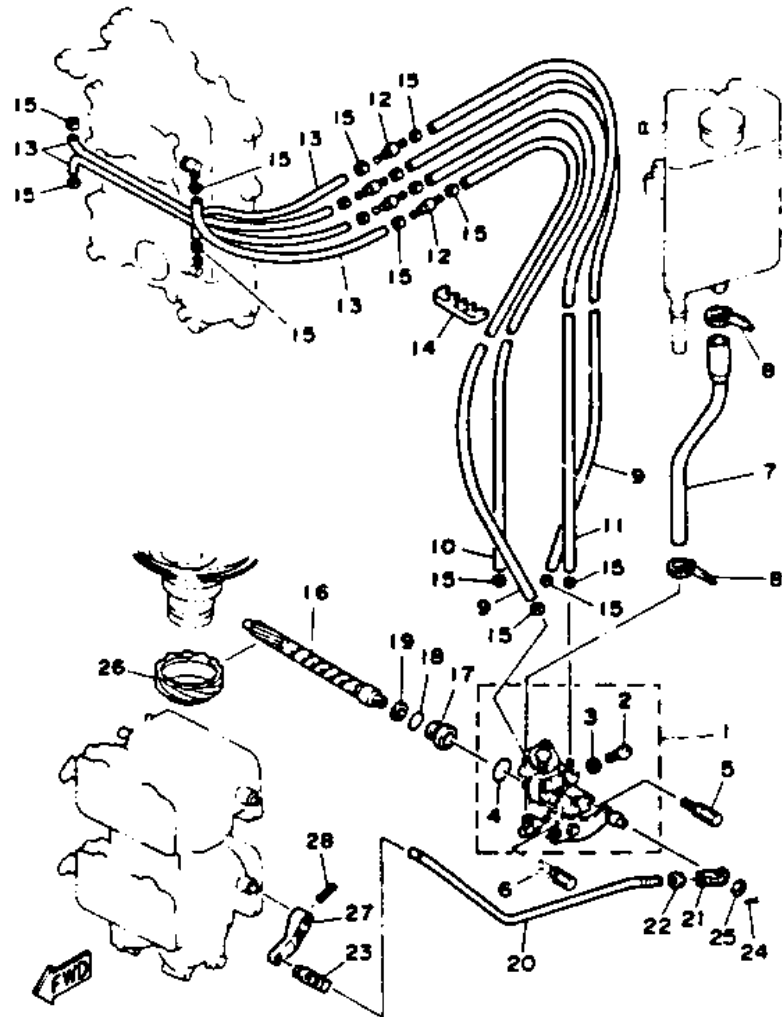

115TXRQ 1992 / OIL PUMP

©2014 Yamaha Motor Corporation, U.S.A. All rights reserved.

Part List

115TXRQ 1992 / OIL PUMP

REF - NO	PART NUMBER	PART NAME	QUANTITY	REMARKS
1	6N7-13200-00-00	OIL INJECTION PUMP ASSY	1	UR 130 MODEL
1	6N6-13200-00-00	OIL INJECTION PUMP ASSY	1	UR 115 MODEL
2	716-24444-00-00	.PLUG, DRAIN	1	
3	6L2-13475-00-00	.GASKET	1	
4	93210-19MA7-00	.O-RING	1	
5	90109-06M40-00	BOLT	1	
6	90109-06M39-00	BOLT	1	
7	6N7-13416-00-00	PIPE, OIL 1	1	
8	90465-11M10-00	CLAMP	2	
9	90445-07M85-00	HOSE (L330)	2	
10	90445-07M84-00	HOSE	1	
11	90445-07M73-00	HOSE	1	
12	6R3-13183-00-00	VALVE, CHECK	4	
13	90445-07M87-00	HOSE (L110)	4	
14	90464-07M06-00	CLAMP	1	
15	90468-07M02-00	CLIP	16	
16	6R3-11537-00-00	GEAR, DRIVEN	1	
17	6R3-13117-00-00	COLLAR, DISTANCE	1	
18	93210-13595-00	O-RING	1	
19	90202-08M44-00	WASHER, PLATE	1	
20	6R3-41241-00-00	ROD, LINK	1	
21	6H1-41237-00-00	JOINT, LINK	1	
22	95380-05600-00	NUT	1	
23	6R5-41237-00-00	JOINT, LINK	1	
24	90468-05M03-00	CLIP	1	
25	90202-05088-00	WASHER, PLATE	1	
26	6R3-11536-00-00	GEAR, DRIVE	1	
27	6E5-14276-01-00	LEVER	1	
28	91690-30016-00	PIN, SPRING	1	

Part Notes

115TXRQ 1992 / OIL PUMP

PART NUMBER	NOTE TEXT
6H1-41237-00-00	OEM: This part number is among the Top 100 Most Popular Marine Maintenance Parts as of March 2014.

©2014 Yamaha Motor Corporation, U.S.A. All rights reserved.