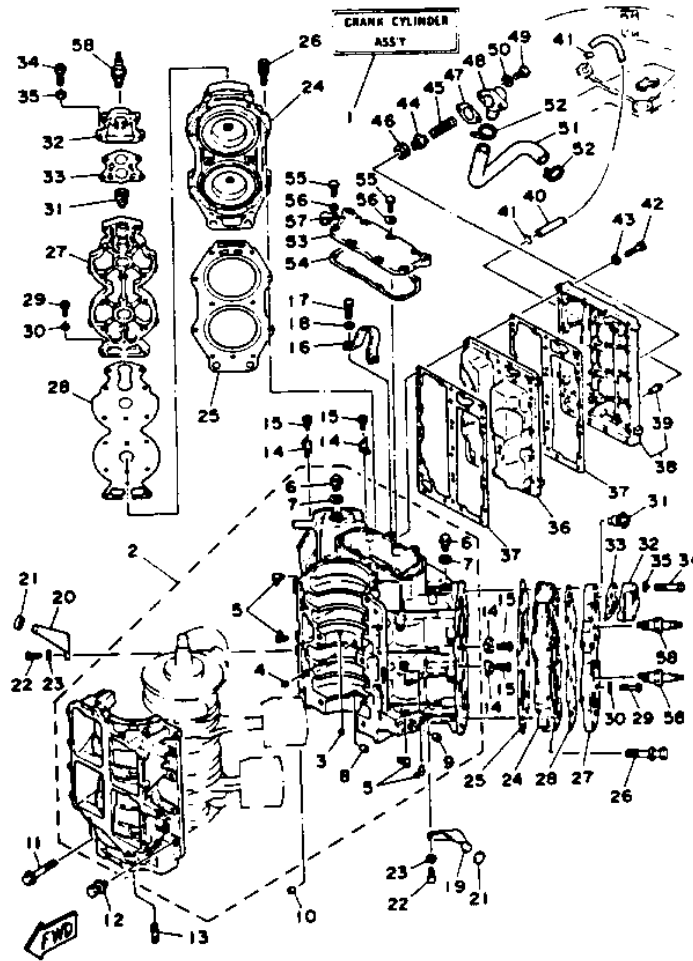

115TXRQ 1992 / CYLINDER CRANKCASE

©2014 Yamaha Motor Corporation, U.S.A. All rights reserved.

Part List

115TXRQ 1992 / CYLINDER CRANKCASE

REF - NO	PART NUMBER	PART NAME	QUANTITY	REMARKS
1	6N7-W0090-10-EK	CRANK-CYLINDER. ASSEMBLY.	1	UR 130 MODEL
1	6N6-W0090-10-EK	CRANK CYLINDER. ASS"Y (REF. #2~56 & GRIDS A8-9, REF. #1)	1	UR 115 MODEL
2	6N6-15100-00-94	CRANKCASE ASSEMBLY	1	UR 115 MODEL
2	6N7-15100-00-94	CRANKCASE ASSEMBLY	1	UR 130 MODEL
3	624-11379-00-00	.VALVE, CHECK	1	
4	663-11518-01-00	.LOCK BEARING	1	
5	6E5-11372-00-00	.NIPPLE, HOSE	4	
6	90340-14M00-00	.PLUG, STRAIGHT SCREW	2	
7	90430-14115-00	.GASKET	2	
8	90384-06M07-00	.BUSH, BIMETAL FORMED	1	
9	90384-14M09-00	.BUSH, BIMETAL FORMED	1	
10	93608-12063-00	PIN, DOWEL	2	
11	90105-10M20-00	BOLT, FLANGE	6	
12	90119-08M23-00	BOLT, W/WASHER	8	
13	90116-08M45-00	BOLT, STUD	2	
14	6E5-11325-00-00	ANODE	4	
15	98680-04016-00	SCREW OVAL HEAD	4	
16	6E5-11119-00-00	HANGER, ENGINE	1	
17	97313-08020-00	BOLT, HEXAGON	2	
18	92990-08100-00	WASHER, SPRING	2	
19	6E5-42761-00-94	STOPPER	1	
20	6E5-42762-00-94	STOPPER	1	
21	663-44533-00-00	DAMPER, UPPER MOUNT RUBBER	2	
22	97313-06020-00	BOLT, HEXAGON	4	
23	92990-06600-00	WASHER, PLATE	4	
24	6L1-11111-00-94	HEAD, CYLINDER 1	2	UR 130 MODEL
24	6E5-11111-10-94	HEAD, CYLINDER 1	2	UR 115 MODEL
25	6E5-11181-A0-00	GASKET, CYLINDER HEAD 1	2	
26	90119-08M21-00	BOLT, WITH WASHER	20	
27	6E5-11191-01-9M	COVER, CYLINDER HEAD 1	2	
28	6E5-11193-A0-00	.GASKET, HEAD COVER 1	2	
29	97313-06030-00	BOLT	24	
30	92990-06600-00	WASHER, PLATE	24	
31	6E5-12411-20-00	THERMOSTAT	2	
32	6G5-12413-00-9M	COVER, THERMOSTAT	2	
33	688-12414-A1-00	.GASKET, COVER	2	
34	97313-06040-00	BOLT, HEXAGON	8	
35	92990-06600-00	WASHER, PLATE	8	
36	6E5-41111-00-9M	INNER COVER, EXHAUST	1	UR 115 MODEL
36	6L1-41111-00-9M	INNER COVER, EXHAUST	1	UR 130 MODEL
37	6E5-41112-A0-00	GASKET, EXHAUST INNER COVER	2	
38	6N7-41113-00-9M	OUTER COVER, EXHAUST	1	
39	652-24461-00-00	.PIPE, JOINT 4	1	
40	6E5-24312-00-00	PIPE 2	1	
41	90467-08004-00	CLIP	2	
42	97013-06035-00	BOLT	23	
43	92990-06600-00	WASHER, PLATE	23	
44	6G5-12416-00-00	VALVE, PRESSURE CONTROL	1	
45	90501-16M11-00	SPRING, COMPRESSION	1	
46	90480-20M05-00	GROMMET	1