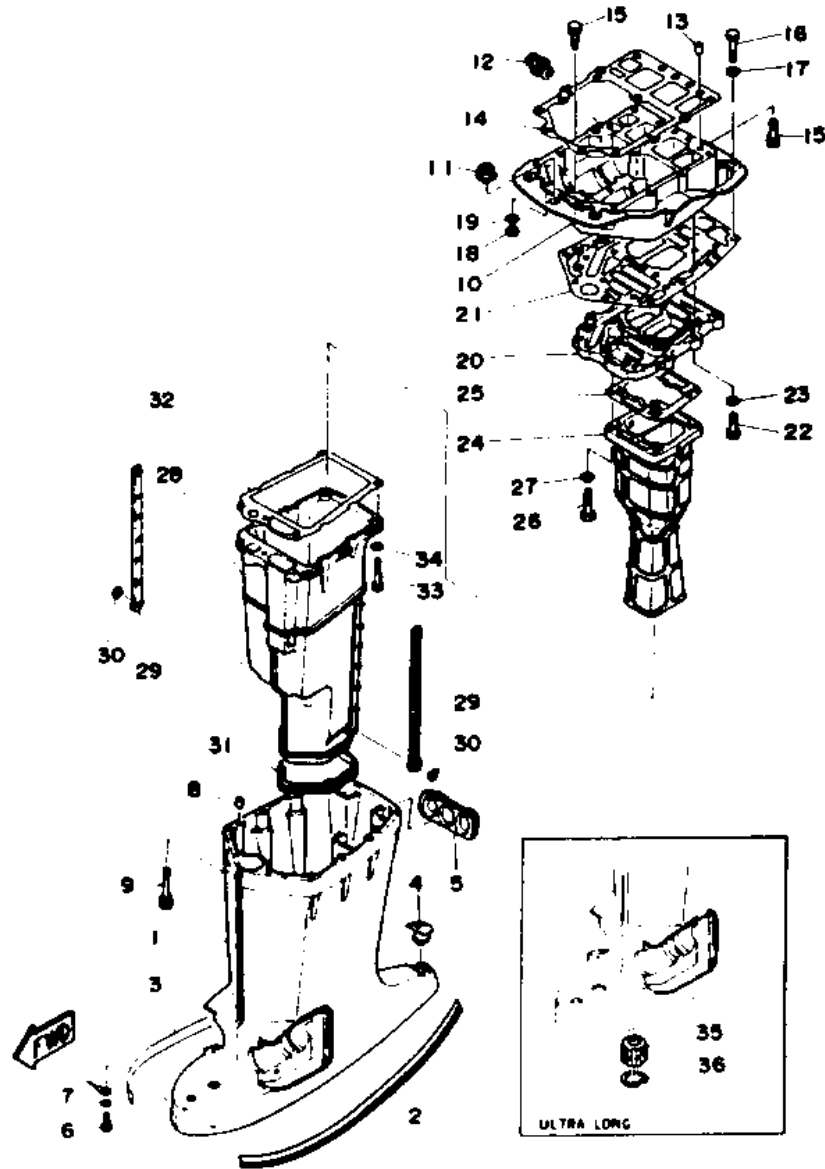

115TXRQ 1992 / UPPER CASING

©2014 Yamaha Motor Corporation, U.S.A. All rights reserved.

Part List

115TXRQ 1992 / UPPER CASING

REF - NO	PART NUMBER	PART NAME	QUANTITY	REMARKS
1	6E5-45111-00-EK	CASING, UPPER	1	UR LONG
1	6E5-45111-20-EK	CASING, UPPER	1	UR ULTRA LONG
2	6R3-42791-40-00	MARK	1	
3	6R3-42792-40-00	MARK 2	1	
4	6E5-45155-00-00	CAP	1	
5	6E5-42769-00-00	SEAL, RUBBER	1	
6	97395-06010-00	BOLT	1	
7	92990-06600-00	WASHER, PLATE	1	
8	93608-12M05-00	PIN, DOWEL	2	
9	90119-08M78-00	BOLT, WITH WASHER	6	
10	6G5-41137-00-94	GUIDE, EXHAUST	1	
11	6E5-42724-00-00	GROMMET	1	
12	6G5-12581-00-00	JOINT, HOSE 1	1	
13	93608-12M05-00	PIN, DOWEL	2	
14	6G5-45113-A0-00	GASKET, UPPER CASING	1	
15	90119-08M79-00	BOLT, WITH WASHER	6	
16	97395-08045-00	BOLT	2	
17	92990-08100-00	WASHER, SPRING	2	
18	95380-08700-00	NUT	2	
19	92990-08100-00	WASHER, SPRING	2	
20	6G5-41131-00-5B	MANIFOLD, EXHAUST 1 (6G5-41131-00-9M)	1	
21	6G5-45114-A0-00	GASKET, UPPER CASING	1	
22	97395-08030-00	BOLT	4	
23	92990-08600-00	..WASHER, PLATE	4	
24	6L1-41132-00-5B	MANIFOLD, EXHAUST	1	UR 130 MODEL
24	6E5-41132-10-5B	MANIFOLD, EXHAUST	1	UR 115 MODEL
25	6G5-41134-00-00	GASKET, EXHAUST MANIFOLD	1	UR 130 MODEL
25	6E5-41134-A0-00	.GASKET, EXHAUST MANIFOLD	1	UR 115 UR 115
26	97395-08045-00	BOLT	4	
27	92990-08600-00	..WASHER, PLATE	4	
28	6E5-14711-00-5B	MUFFLER 1 (6E5-14711-00- 9M)	1	
29	6E5-14737-00-00	DAMPER, MUFFLER	2	
30	90183-05M02-00	NUT, SPRING	2	
31	6E5-45123-00-00	.GASKET, MUFFLER	1	
32	6E5-41135-00-00	GASKET, EXHAUST MANIFOLD	1	
33	97395-08045-00	BOLT	5	
34	92990-08600-00	..WASHER, PLATE	5	
35	6E5-45318-00-00	BUSHING, DRIVE SHAFT	1	ULTRA LONG
36	93420-36M01-00	CIRCLIP	1	ULTRA LONG

Part Notes

115TXRQ 1992 / UPPER CASING

PART NUMBER	NOTE TEXT
92990-06600-00	OEM: This part number is among the Top 100 Most Popular Marine Maintenance Parts as of March 2014.

©2014 Yamaha Motor Corporation, U.S.A. All rights reserved.