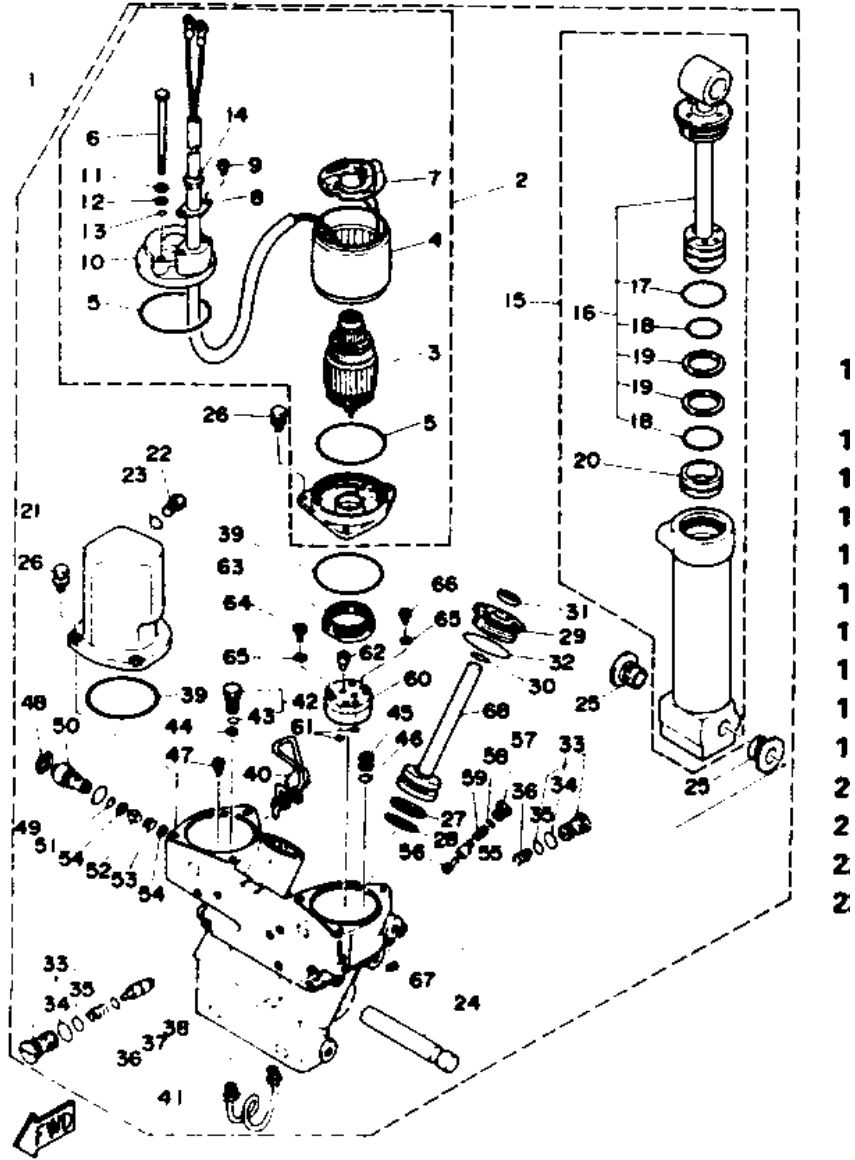

115TXRQ 1992 / POWER TRIM TILT ASSEMBLY 1

©2014 Yamaha Motor Corporation, U.S.A. All rights reserved.

Part List

115TXRQ 1992 / POWER TRIM TILT ASSEMBLY 1

REF - NO	PART NUMBER	PART NAME	QUANTITY	REMARKS
1	6G5-43800-05-EK	PWR.TRIM&TILT ASSEMBLY	1	
2	6G5-43880-02-00	.MOTOR ASSEMBLY	1	
3	6G5-43805-01-00	..ARMATURE ASSEMBLY	1	
4	6G5-43804-00-00	..STATOR ASSY	1	
5	6G5-43865-00-00	..O-RING	2	
6	6G5-43887-00-00	..BOLT, THROUGH	2	
7	6G5-43806-00-00	..BRUSH, HOLDER ASSY	1	
8	6G5-43899-00-00	..PLATE, STOPPER	1	
9	6G5-43886-00-00	..BOLT	2	
10	6G5-43884-00-00	..FRAME, COMMUTATOR END	1	
11	6G5-43893-00-00	..WASHER	2	
12	6G5-43889-10-00	..PLATE SEAT	2	
13	6G5-43867-00-00	..O-RING	2	
14	6G5-43885-00-00	..GROMMET	1	
15	6G5-4380E-01-00	.TILT CYLINDER ASSEMBLY	1	
16	6G5-43810-00-00	..PISTON SUB ASSEMBLY	1	
17	6E5-43861-00-00	..O-RING	1	
18	6G5-43862-00-00	..O-RING	2	
19	6E5-43872-00-00	..RING, BACK UP	2	
20	6E5-43814-02-00	..PISTON, FREE	1	
21	6G5-43828-00-00	.BODY, RESERVOIR	1	
22	6E5-43829-00-00	.PLUG, RESERVOIR	1	
23	6E5-43863-00-00	.O-RING	1	
24	6G5-43818-00-00	.PIN, LOWER SHOCK MOUNT	1	
25	90386-18M14-00	.BUSH	2	
26	90119-06M42-00	.BOLT, WITH WASHER	6	
27	6G5-43874-00-00	.RING, BACK UP	2	
28	6G5-43864-00-00	.O-RING	2	
29	6G5-43821-01-00	.SCREW, TRIM CYLINDER END (6G5-43821-00-00)	2	
30	6E5-43865-00-00	.O-RING	2	
31	6E5-43822-01-00	.SEAL, TRIM DUST	2	
32	6G5-43861-00-00	.O-RING	2	
33	6G5-43802-01-00	.VALVE SUB ASSY	2	
34	6E5-43866-00-00	..O-RING	1	
35	6E5-43867-00-00	..O-RING	1	
36	6G5-43894-00-00	.SPRING, SHUTTLE RETURN	2	
37	6E5-43868-00-00	.O-RING	1	
38	6G5-43841-00-00	.PISTON, SHUTTLE	1	
39	6E5-43869-00-00	.O-RING	2	
40	6G5-43835-00-00	.PIPE	1	
41	6G5-43833-00-00	.PIPE	1	
42	6G5-43809-01-00	.SEAT, VALVE COMP 2	1	
43	6E5-43896-00-00	..O-RING	1	
44	6G5-43816-00-00	.FILTER 1	1	
45	6G5-43808-02-00	.SEAT VALVE COMP 1	1	
46	6E5-43883-00-00	.O-RING	1	
47	6G5-43803-00-00	.CASE VALVE COMP	1	
48	6H1-43875-00-00	.RING, SNAP	1	
49	93210-18M75-00	.O-RING	1	
50	6G5-43845-00-00	.SCREW, MANUAL RELEASE	1	
51	93210-10M74-00	.O-RING	1	
52	6E5-4382A-00-00	.ADAPTER 1	1	
53	6E5-43854-01-00	.SPRING, MANUAL RELEASE	1