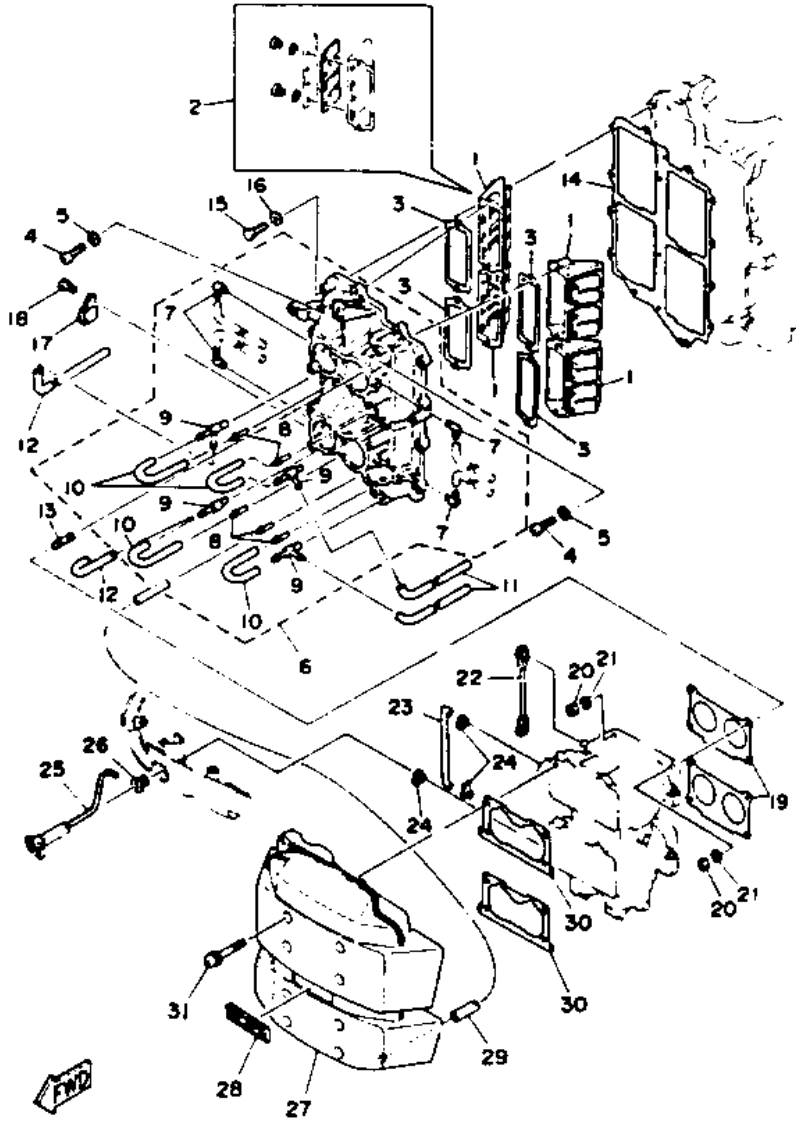

115TXRQ 1992 / INTAKE

©2014 Yamaha Motor Corporation, U.S.A. All rights reserved.

Part List

115TXRQ 1992 / INTAKE

REF - NO	PART NUMBER	PART NAME	QUANTITY	REMARKS
1	6E5-13610-00-00	REED VALVE ASSY	4	
2	6E5-W0004-00-00	.REED SET	1	
3	6E5-13621-A1-00	.GASKET, VALVE SEAT	4	
4	98503-05025-00	SCREW, PAN HEAD	8	
5	92990-05600-00	WASHER, PLATE	8	
6	6E5-13641-10-94	MANIFOLD 1	1	
7	6E5-13552-00-00	.NOZZLE	4	
8	624-14485-00-00	.PIPE, JOINT	5	
9	6E5-11370-00-00	.CHECK VALVE ASSY	4	
10	90445-07M28-00	.HOSE (L70)	4	
11	90445-07M24-00	HOSE (L240)	2	
12	90445-07M46-00	HOSE (L360)	2	
13	90116-06M30-00	BOLT, STUD	8	
14	6E5-13645-A1-00	GASKET, MANIFOLD 1	1	
15	97313-06025-00	BOLT	12	
16	92990-06600-00	WASHER, PLATE	12	
17	90465-08028-00	CLAMP	1	
18	97013-06012-00	BOLT	1	
19	6E5-14198-A1-00	GASKET	2	
20	95380-06600-00	NUT, HEXAGON	8	
21	92995-06100-00	WASHER, SPRING	8	
22	6E5-41217-01-00	ROD, ACCEL. LEVER	1	
23	6E5-41256-01-00	ROD, CHOKE 1	1	
24	661-41262-02-00	JOINT, CHOKE LEVER	3	
25	6N7-41271-00-00	KNOB, CHOKE	1	
26	689-41273-00-00	GROMMET	1	
27	6N7-14440-00-00	SILENCER ASSEMBLY, INTAKE	1	
28	6E5-1441K-00-00	EMBLEM	1	
29	90445-07M08-00	HOSE (L220)	1	
30	6K7-14483-00-00	GASKET	2	
31	90159-06M14-00	SCREW, WITH WASHER	8	

Part Notes

115TXRQ 1992 / INTAKE

PART NUMBER	NOTE TEXT
92990-06600-00	OEM: This part number is among the Top 100 Most Popular Marine Maintenance Parts as of March 2014.

©2014 Yamaha Motor Corporation, U.S.A. All rights reserved.