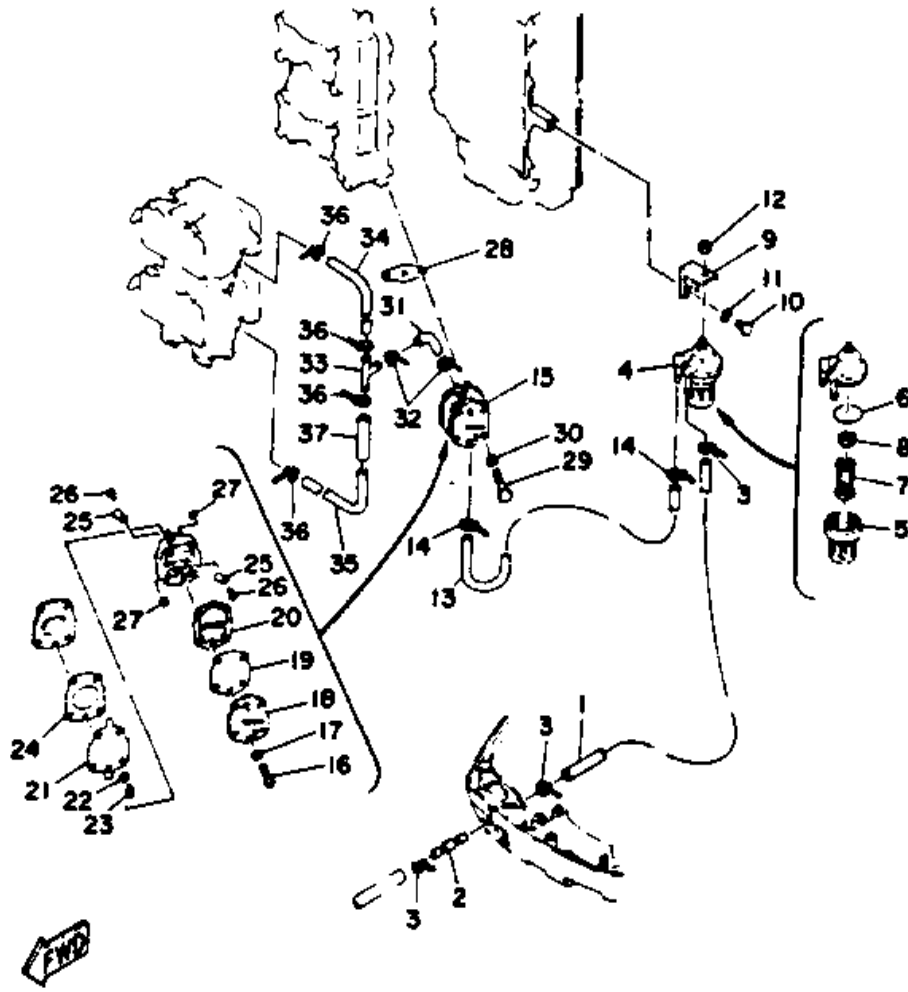

115TXRQ 1992 / FUEL SYSTEM

©2014 Yamaha Motor Corporation, U.S.A. All rights reserved.

Part List

115TXRQ 1992 / FUEL SYSTEM

REF - NO	PART NUMBER	PART NAME	QUANTITY	REMARKS
1	6N7-24313-00-00	PIPE 3	1	
2	6R3-24377-00-00	PIPE, JOINT 2	1	
3	90465-11M10-00	CLAMP	3	
4	6E5-24560-00-00	FILTER ASSY	1	
5	655-24521-01-00	.CUP, FILTER	1	
6	93210-37M25-00	.O-RING	1	
7	6F5-24563-00-00	.ELEMENT, FILTER	1	
8	655-24564-00-00	.GASKET	1	
9	6E5-24566-00-00	BRACKET, FILTER	1	
10	97313-06014-00	BOLT, HEXAGON	1	
11	92995-06100-00	WASHER, SPRING	1	
12	95380-08600-00	NUT	1	
13	6E5-24314-01-00	PIPE 4	1	
14	90465-11M10-00	CLAMP	2	
15	6E5-24410-03-00	FUEL PUMP ASSY	1	
16	98580-05035-00	.SCREW, PAN HEAD	3	
17	92990-05600-00	.WASHER, PLATE	3	
18	6E5-24413-00-00	.BODY 2	1	
19	6E5-24471-00-00	.DIAPHRAGM	1	
20	6E5-24435-00-00	.GASKET, BODY 2	1	
21	6E5-24411-00-00	.DIAPHRAGM	1	
22	648-24424-00-00	.SEAT, SPRING	1	
23	6E5-24423-00-00	.SPRING, DIAPHRAGM	1	
24	6E5-24434-02-00	.GASKET, BODY	1	
25	6A0-24421-01-00	.VALVE, CHECK	4	
26	6A0-14325-00-00	.SCREW, PAN HEAD	4	
27	95380-03600-00	.NUT	4	
28	650-24431-A0-00	GASKET, FUEL PUMP 1	1	
29	97395-06050-00	BOLT	2	
30	92990-06600-00	WASHER, PLATE	2	
31	6G5-24316-10-00	PIPE 6	1	
32	90465-11M10-00	CLAMP	2	
33	6E5-24376-10-00	PIPE, JOINT 1	1	
34	6G5-24318-10-00	PIPE, OVERFLOW	1	
35	6G5-24319-10-00	PIPE, OIL	1	
36	90465-11M10-00	CLAMP	4	
37	90446-15M07-00	HOSE (L60)	1	

Part Notes

115TXRQ 1992 / FUEL SYSTEM

PART NUMBER	NOTE TEXT
6E5-24410-03-00	OEM: This part number is among the Top 100 Most Popular Marine Maintenance Parts as of March 2014.
650-24431-A0-00	OEM: This part number is among the Top 100 Most Popular Marine Maintenance Parts as of March 2014.
92990-06600-00	OEM: This part number is among the Top 100 Most Popular Marine Maintenance Parts as of March 2014.

©2014 Yamaha Motor Corporation, U.S.A. All rights reserved.