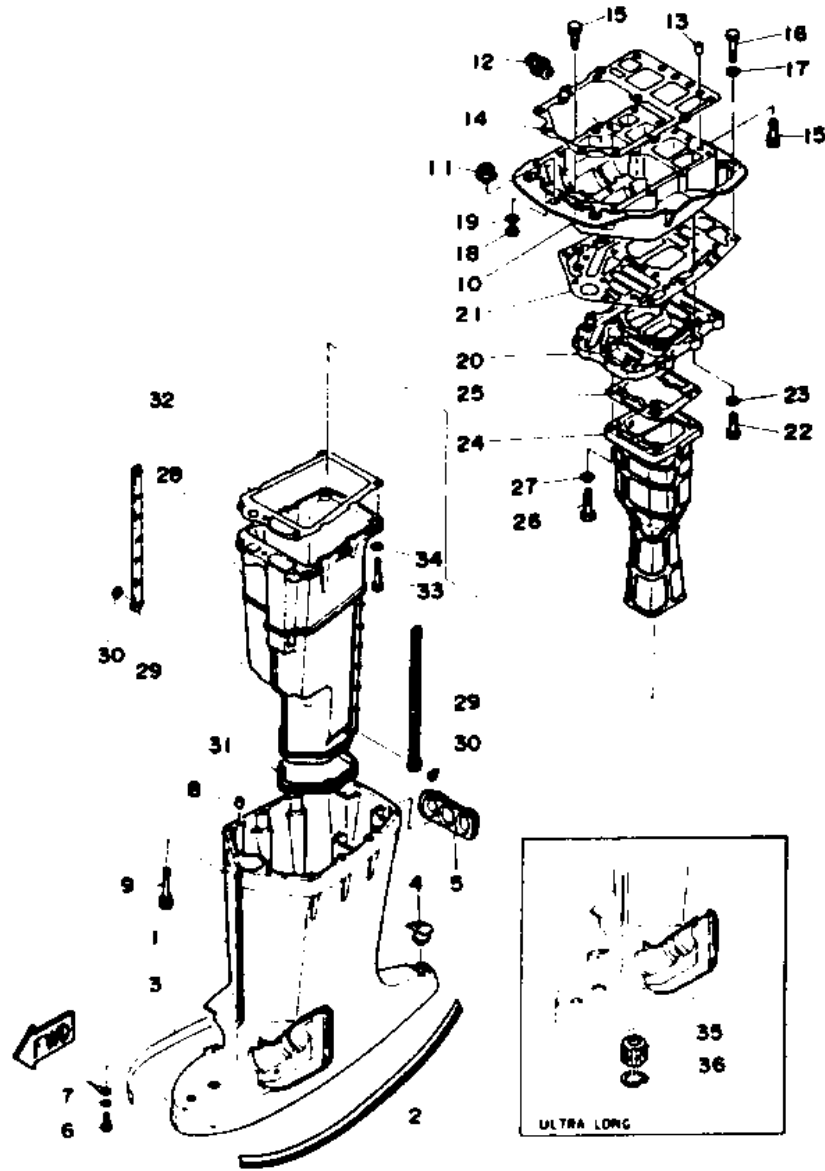

115TXRQ 1992 / UPPER CASING

©2014 Yamaha Motor Corporation, U.S.A. All rights reserved.

Part List

115TXRQ 1992 / UPPER CASING

REF - NO	PART NUMBER	PART NAME	QUANTITY	REMARKS
1	6E5-45111-00-EK	CASING, UPPER	1	UR LONG
1	6E5-45111-20-EK	CASING, UPPER	1	UR ULTRA LONG
2	6R3-42791-40-00	MARK	1	
3	6R3-42792-40-00	MARK 2	1	
4	6E5-45155-00-00	CAP	1	
5	6E5-42769-00-00	SEAL, RUBBER	1	
6	97395-06010-00	BOLT	1	
7	92990-06600-00	WASHER, PLATE	1	
8	93608-12M05-00	PIN, DOWEL	2	
9	90119-08M78-00	BOLT, WITH WASHER	6	
10	6G5-41137-00-94	GUIDE, EXHAUST	1	
11	6E5-42724-00-00	GROMMET	1	
12	6G5-12581-00-00	JOINT, HOSE 1	1	
13	93608-12M05-00	PIN, DOWEL	2	
14	6G5-45113-A0-00	GASKET, UPPER CASING	1	
15	90119-08M79-00	BOLT, WITH WASHER	6	
16	97395-08045-00	BOLT	2	
17	92990-08100-00	WASHER, SPRING	2	
18	95380-08700-00	NUT	2	
19	92990-08100-00	WASHER, SPRING	2	
20	6G5-41131-00-5B	MANIFOLD, EXHAUST 1 (6G5-41131-00-9M)	1	
21	6G5-45114-A0-00	GASKET, UPPER CASING	1	
22	97395-08030-00	BOLT	4	
23	92990-08600-00	..WASHER, PLATE	4	
24	6L1-41132-00-5B	MANIFOLD, EXHAUST	1	UR 130 MODEL
24	6E5-41132-10-5B	MANIFOLD, EXHAUST	1	UR 115 MODEL
25	6G5-41134-00-00	GASKET, EXHAUST MANIFOLD	1	UR 130 MODEL
25	6E5-41134-A0-00	.GASKET, EXHAUST MANIFOLD	1	UR 115 UR 115
26	97395-08045-00	BOLT	4	
27	92990-08600-00	..WASHER, PLATE	4	
28	6E5-14711-00-5B	MUFFLER 1 (6E5-14711-00- 9M)	1	
29	6E5-14737-00-00	DAMPER, MUFFLER	2	
30	90183-05M02-00	NUT, SPRING	2	
31	6E5-45123-00-00	.GASKET, MUFFLER	1	
32	6E5-41135-00-00	GASKET, EXHAUST MANIFOLD	1	
33	97395-08045-00	BOLT	5	
34	92990-08600-00	..WASHER, PLATE	5	
35	6E5-45318-00-00	BUSHING, DRIVE SHAFT	1	ULTRA LONG
36	93420-36M01-00	CIRCLIP	1	ULTRA LONG

Part Notes

115TXRQ 1992 / UPPER CASING

PART NUMBER	NOTE TEXT
92990-06600-00	OEM: This part number is among the Top 100 Most Popular Marine Maintenance Parts as of March 2014.

©2014 Yamaha Motor Corporation, U.S.A. All rights reserved.