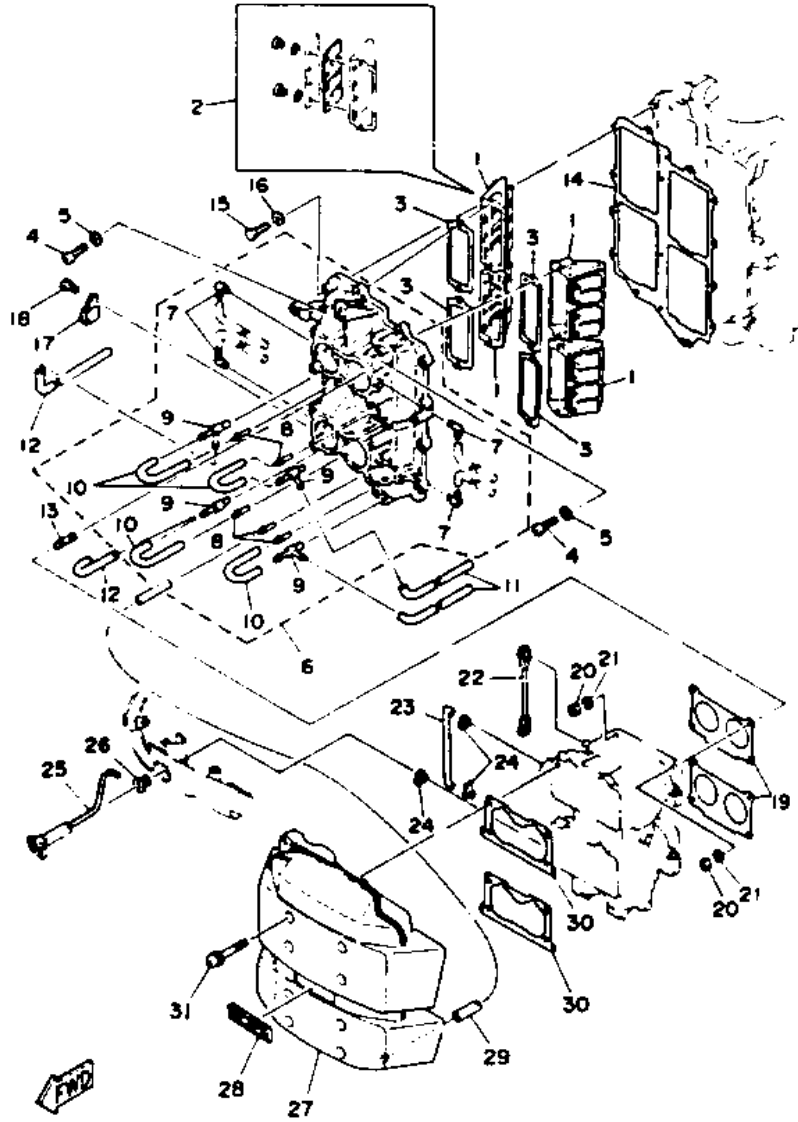

115TXRQ 1992 / INTAKE

©2014 Yamaha Motor Corporation, U.S.A. All rights reserved.

Part List

115TXRQ 1992 / INTAKE

REF - NO	PART NUMBER	PART NAME	QUANTITY	REMARKS
1	6E5-13610-00-00	REED VALVE ASSY	4	
2	6E5-W0004-00-00	.REED SET	1	
3	6E5-13621-A1-00	.GASKET, VALVE SEAT	4	
4	98503-05025-00	SCREW, PAN HEAD	8	
5	92990-05600-00	WASHER, PLATE	8	
6	6E5-13641-10-94	MANIFOLD 1	1	
7	6E5-13552-00-00	.NOZZLE	4	
8	624-14485-00-00	.PIPE, JOINT	5	
9	6E5-11370-00-00	.CHECK VALVE ASSY	4	
10	90445-07M28-00	.HOSE (L70)	4	
11	90445-07M24-00	HOSE (L240)	2	
12	90445-07M46-00	HOSE (L360)	2	
13	90116-06M30-00	BOLT, STUD	8	
14	6E5-13645-A1-00	GASKET, MANIFOLD 1	1	
15	97313-06025-00	BOLT	12	
16	92990-06600-00	WASHER, PLATE	12	
17	90465-08028-00	CLAMP	1	
18	97013-06012-00	BOLT	1	
19	6E5-14198-A1-00	GASKET	2	
20	95380-06600-00	NUT, HEXAGON	8	
21	92995-06100-00	WASHER, SPRING	8	
22	6E5-41217-01-00	ROD, ACCEL. LEVER	1	
23	6E5-41256-01-00	ROD, CHOKE 1	1	
24	661-41262-02-00	JOINT, CHOKE LEVER	3	
25	6N7-41271-00-00	KNOB, CHOKE	1	
26	689-41273-00-00	GROMMET	1	
27	6N7-14440-00-00	SILENCER ASSEMBLY, INTAKE	1	
28	6E5-1441K-00-00	EMBLEM	1	
29	90445-07M08-00	HOSE (L220)	1	
30	6K7-14483-00-00	GASKET	2	
31	90159-06M14-00	SCREW, WITH WASHER	8	

Part Notes

115TXRQ 1992 / INTAKE

PART NUMBER	NOTE TEXT
92990-06600-00	OEM: This part number is among the Top 100 Most Popular Marine Maintenance Parts as of March 2014.

©2014 Yamaha Motor Corporation, U.S.A. All rights reserved.