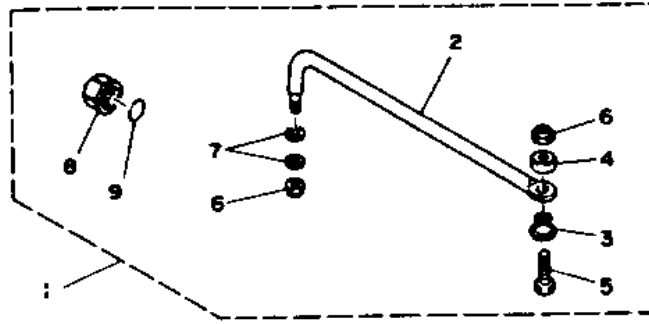

		
92990-06600-00		OEM: This part number is among the Top 100 Most Popular Marine Maintenance Parts as of March 2014.

©2014 Yamaha Motor Corporation, U.S.A. All rights reserved.

115TXRQ 1992 / STEERING GUIDE ATTACHMENT