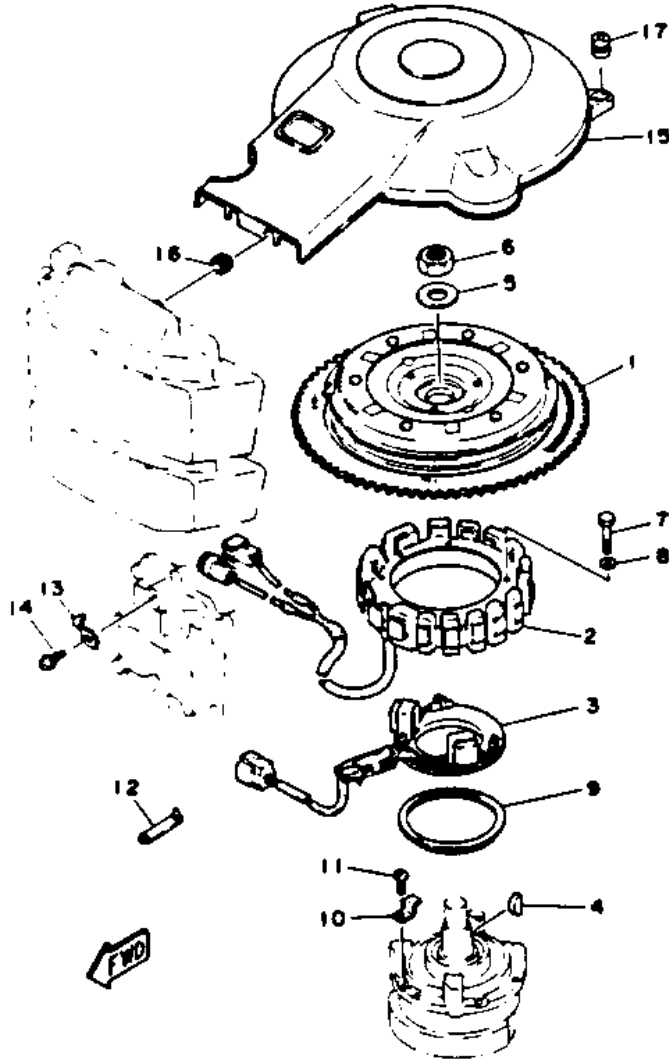

115TXRQ 1992 / CDI MAGNETO

©2014 Yamaha Motor Corporation, U.S.A. All rights reserved.

Part List

115TXRQ 1992 / CDI MAGNETO

REF - NO	PART NUMBER	PART NAME	QUANTITY	REMARKS
1	6N7-85550-00-00	ROTOR ASSY	1	
2	6N7-85510-00-00	STATOR ASSY	1	
3	6N7-85580-00-00	COIL, PULSER	1	
4	90280-05049-00	KEY, WOODRUFF	1	
5	90201-21M18-00	WASHER, PLATE	1	
6	90170-20137-00	NUT	1	
7	97313-06065-00	BOLT, HEXAGON	4	
8	92990-06600-00	WASHER, PLATE	4	
9	688-41611-00-00	RETAINER, MAGNETO BASE	1	
10	688-41612-00-00	RETAINER, MAGNETO BASE	4	
11	98503-06018-00	SCREW, PAN HEAD (92503-060180-00)	4	
12	90464-12M00-00	CLAMP	1	
13	6E5-81332-00-00	PLATE, TIMING	1	
14	97985-06210-00	SCREW, WITH WASHER	1	
15	6N7-81337-00-00	COVER, FLYWHEEL	1	
16	90480-12M11-00	GROMMET	2	
17	663-82317-00-00	DAMPER, IGNITION COIL	2	

Part Notes

115TXRQ 1992 / CDI MAGNETO

PART NUMBER	NOTE TEXT
92990-06600-00	OEM: This part number is among the Top 100 Most Popular Marine Maintenance Parts as of March 2014.

©2014 Yamaha Motor Corporation, U.S.A. All rights reserved.