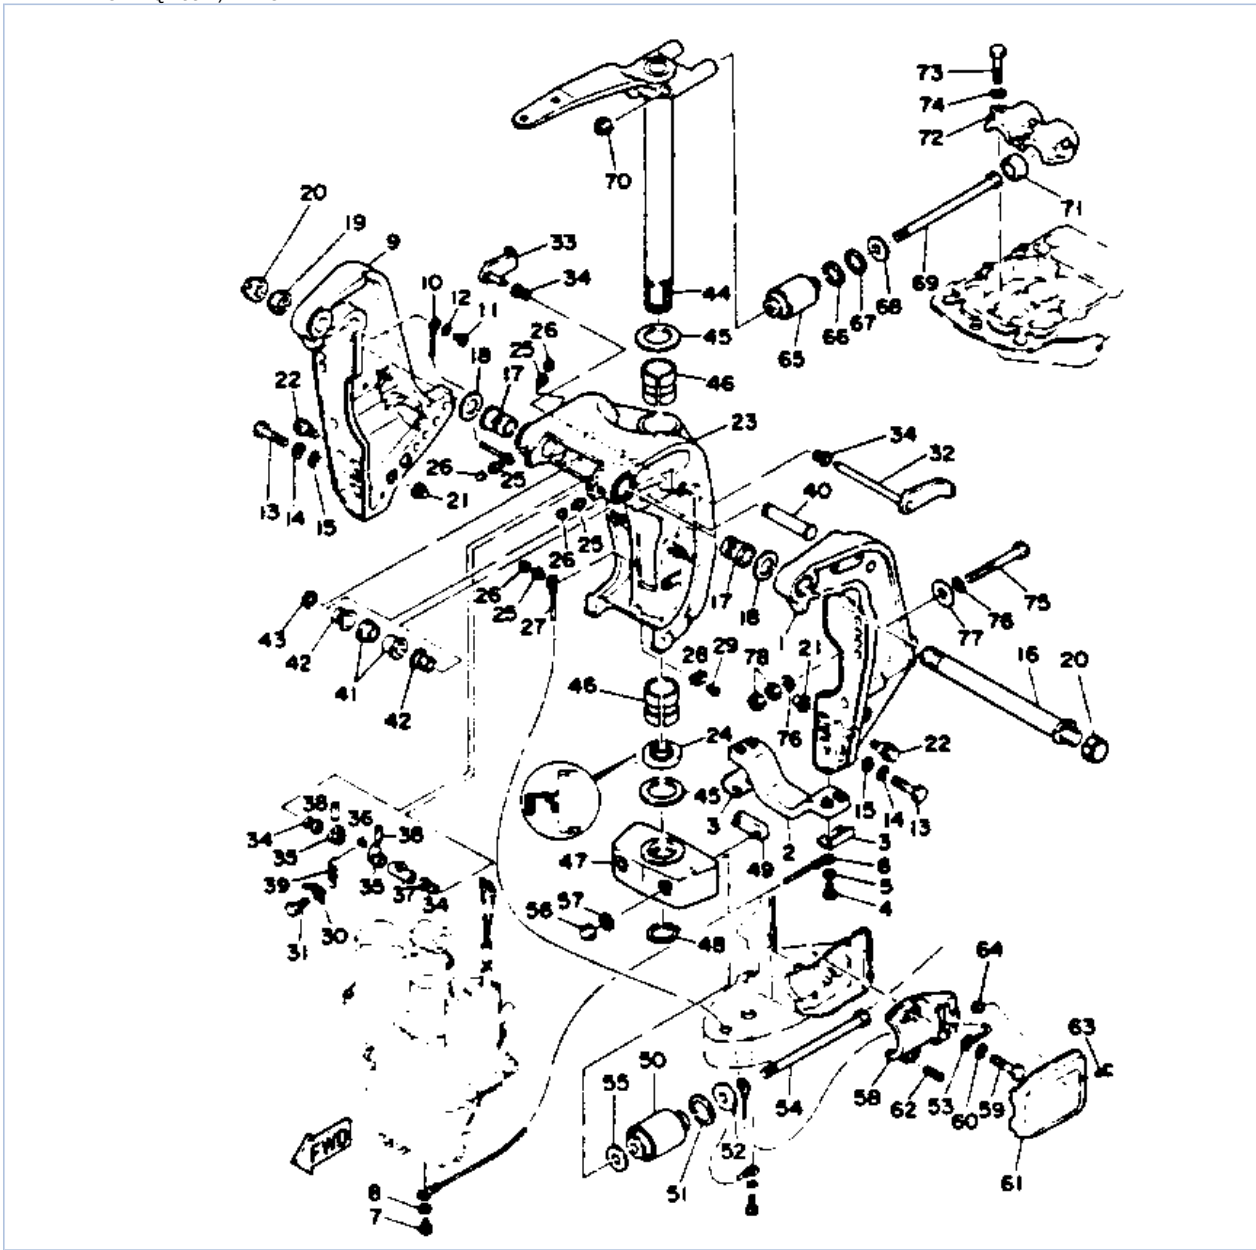

115TXRQ 1992 / BRACKET 1

©2014 Yamaha Motor Corporation, U.S.A. All rights reserved.

Part List

115TXRQ 1992 / BRACKET 1

REF - NO	PART NUMBER	PART NAME	QUANTITY	REMARKS
1	6G5-43111-01-EK	BRACKET CLAMP	1	
2	6G5-45251-01-00	ANODE	1	
3	6G5-44526-00-00	PLATE	2	
4	97395-06030-00	BOLT	4	
5	92995-06100-00	WASHER, SPRING	4	
6	6E5-82148-00-00	WIRE, LEAD 4	4	
7	97395-06010-00	BOLT	1	
8	92990-06600-00	WASHER, PLATE	1	
9	6G5-43112-01-EK	BRACKET, CLAMP	1	
10	6E5-82148-00-00	WIRE, LEAD 4	1	
11	98580-06012-00	SCREW, PAN HEAD	1	
12	92990-06600-00	WASHER, PLATE	1	
13	97395-10050-00	BOLT	6	
14	92990-10100-00	WASHER, SPRING	6	
15	92990-10600-00	WASHER, PLATE	6	
16	6E5-43131-01-00	BOLT, CLAMP BRACKET	1	
17	90386-25M31-00	BUSH	2	
18	90201-26M59-00	WASHER, PLATE	2	
19	90185-22043-00	NUT, SELF-LOCKING	1	
20	6G5-43145-00-00	CAP, CLAMP BRACKET	2	
21	6G5-43164-00-00	ROD, TILT LOCK	2	
22	90109-12M35-00	BOLT	2	
23	6G5-43311-00-EK	BRACKET, SWIVEL	1	UR LONG
23	6G5-43311-20-EK	BRACKET, SWIVEL	1	UR ULTRA LONG
24	93109-38M02-00	OIL SEAL	1	
25	93700-06004-00	NIPPLE, GREASE	5	
26	663-45119-00-00	CAP, GREASE NIPPLE	5	
27	6E5-82147-00-00	WIRE, LEAD 5	1	UR LONG
27	6E5-82147-20-00	WIRE, LEAD 5	1	UR ULTRA LONG
28	90464-11M18-00	CLAMP	1	
29	98580-04008-00	.SCREW, PAN HEAD	1	
30	6G5-43144-00-00	HOOK, SPRING	1	
31	97395-06010-00	BOLT	1	
32	6G5-43181-02-00	LEVER, TILT STOP 1	1	
33	6G5-43185-02-00	LEVER, TILT STOP 2	1	
34	90386-10M16-00	BUSH	4	
35	6G5-43148-00-00	COLLAR, DISTANCE	2	
36	90249-06M19-00	PIN	1	
37	90387-10M02-00	COLLAR	1	
38	91690-30020-00	PIN, SPRING	2	
39	90506-14M24-00	SPRING, TENSION	1	
40	6E5-43126-02-00	PIN, UPPER SHOCK MOUNT	1	
41	90386-18M63-00	BUSH	2	
42	90386-18M14-00	BUSH	2	
43	93410-18M02-00	CIRCLIP	1	
44	6E5-42510-03-EK	STEERING BRACKET ASSY	1	UR LONG
44	6E5-42510-23-EK	STEERING BRACKET ASSY	1	UR ULTRA LONG
45	90201-38M60-00	WASHER, PLATE	2	
46	90386-38M32-00	BUSH	2	
47	6G5-44551-00-EK	HOUSING, LOWER MOUNT	1	
48	93410-37M04-00	CIRCLIP	1	
49	6E5-44575-00-00	DAMPER, LOWER MOUNT RUBBER	1	
50	6E5-44555-00-94	MOUNT DAMPER, LOWER	2