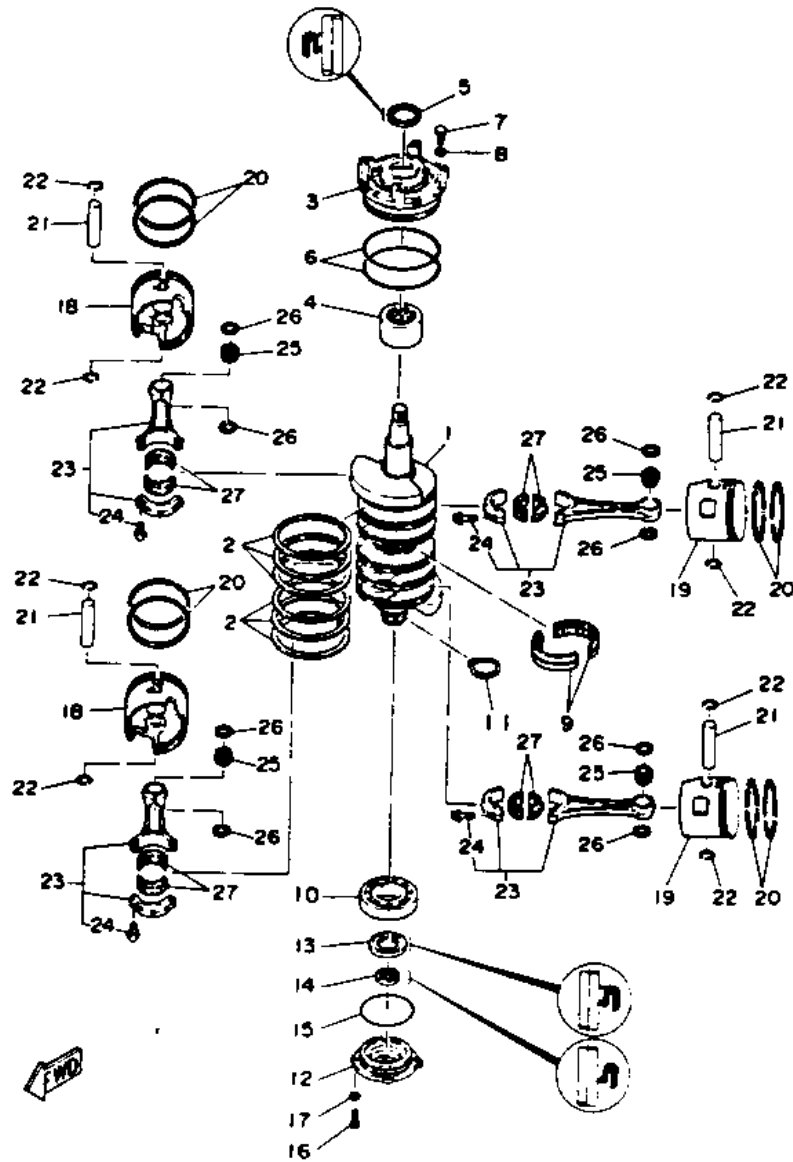

115TXRQ 1992 / CRANKSHAFT PISTON

©2014 Yamaha Motor Corporation, U.S.A. All rights reserved.

Part List

115TXRQ 1992 / CRANKSHAFT PISTON

REF - NO	PART NUMBER	PART NAME	QUANTITY	REMARKS
1	6N7-11411-00-00	CRANKSHAFT	1	
2	6E5-11447-00-00	SEAL, CRANK	6	
3	6R3-15163-00-94	HOUSING, BEARING 1	1	
4	93311-940U3-00	BEARING	1	
5	93102-40M38-00	OIL SEAL	1	
6	93211-04384-00	.O-RING	2	
7	97313-06020-00	BOLT, HEXAGON	3	
8	92990-06600-00	WASHER, PLATE	3	
9	93310-954V3-00	BEARING, CYLINDRICAL	1	
10	93306-208U0-00	BEARING	1	
11	93410-40M03-00	CIRCLIP	1	
12	6G5-15359-00-94	HOUSING, OIL SEAL	1	
13	93102-35M13-00	OIL SEAL	1	
14	93101-22M15-00	.OIL SEAL	1	
15	93210-74M35-00	.O-RING	1	
16	97395-06020-00	BOLT, HEXAGON	4	
17	92990-06600-00	WASHER, PLATE	4	
18	6R5-11631-01-93	PISTON (STD)	2	
18	6R5-11636-01-00	PISTON (0.50MM O/S)	2	AP
19	6R5-11646-01-00	PISTON (2ND O/S 0.50MM)	2	AP
19	6R5-11642-01-93	PISTON 2 (STD)	2	
20	6R5-11603-00-00	PISTON RING SET (STD)	4	
20	6R5-11605-00-00	PISTON RING SET (0.50MM O/S)	4	AP
21	6K7-11633-00-00	PIN, PISTON	4	
22	6E5-11634-00-00	CLIP, PISTON PIN	8	
23	6E5-11650-01-00	CONNECTING ROD ASSY	4	
24	90109-08M61-00	.BOLT	2	
25	93603-21111-00	PIN, DOWEL	120	
26	90201-21M75-00	WASHER, PLATE	8	
27	93310-836V2-00	BEARING	4	

Part Notes

115TXRQ 1992 / CRANKSHAFT PISTON

PART NUMBER		NOTE TEXT
93211-04384-00		OEM: This part number is among the Top 100 Most Popular Marine Maintenance Parts as of March 2014.
92990-06600-00		OEM: This part number is among the Top 100 Most Popular Marine Maintenance Parts as of March 2014.
92990-06600-00		OEM: This part number is among the Top 100 Most Popular Marine Maintenance Parts as of March 2014.
93603-21111-00		OEM: This part number is among the Top 100 Most Popular Marine Maintenance Parts as of March 2014.

©2014 Yamaha Motor Corporation, U.S.A. All rights reserved.