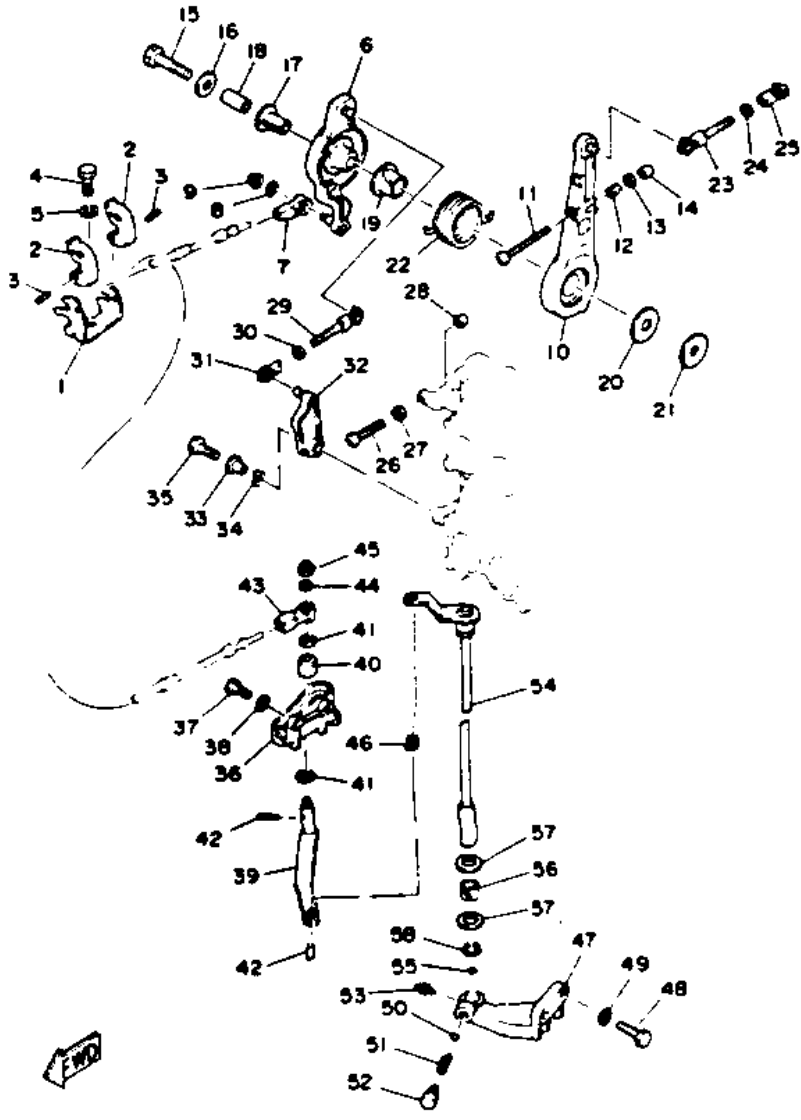

115TXRQ 1992 / CONTROL ENGINE

©2014 Yamaha Motor Corporation, U.S.A. All rights reserved.

Part List

115TXRQ 1992 / CONTROL ENGINE

REF - NO	PART NUMBER	PART NAME	QUANTITY	REMARKS
1	6E5-48531-00-00	BRACKET, REMOTE CONTROL 1	1	
2	6E5-48538-00-00	CLAMP, CABLE	2	
3	91690-30012-00	.PIN, SPRING	2	
4	97395-08020-00	BOLT, HEXAGON	1	
5	92990-08100-00	WASHER, SPRING	1	
6	6E5-41632-01-94	LEVER, MAG.CONTROLMAGNETO CONTROL	1	
7	6E5-48344-00-00	CABLE END, REMOTE CONTROL	1	
8	92990-06200-00	WASHER, PLAIN	1	
9	90185-06M07-00	NUT, SELF-LOCKING	1	
10	6E5-41631-01-94	LEVER, MAGNETO CONTROL	1	
11	90157-06013-00	SCREW, PAN HEAD	1	
12	90501-16M12-00	SPRING, COMPRESSION	1	
13	95380-06600-00	NUT, HEXAGON	1	
14	688-44194-00-00	CAP	1	
15	97313-08045-00	BOLT, HEXAGON	1	
16	90201-08M54-00	WASHER, PLATE	1	
17	90386-12089-00	BUSH	1	
18	90387-08M16-00	COLLAR	1	
19	90386-22M13-00	BUSH	1	
20	90202-12092-00	WASHER, PLATE	1	
21	90201-08M13-00	WASHER, PLATE	1	
22	90508-29M12-00	SPRING, TORSION	1	
23	6E5-41636-01-00	ROD, MAGNETO CONTROL	1	
24	95380-05600-00	NUT	1	
25	6H1-41237-00-00	JOINT, LINK	1	
26	90157-06013-00	SCREW, PAN HEAD	1	
27	95380-06600-00	NUT, HEXAGON	1	
28	688-44194-00-00	CAP	1	
29	688-41636-00-00	ROD, MAGNETO CONTROL	1	
30	95380-05600-00	NUT	1	
31	6H1-41237-00-00	JOINT, LINK	1	
32	6E5-41213-00-00	CAM, ACCEL.	1	
33	90387-06M29-00	COLLAR	1	
34	90206-10M04-00	WASHER, WAVE	1	
35	97395-06025-00	BOLT	1	
36	6E5-44117-00-94	BRACKET	1	
37	97313-06020-00	BOLT, HEXAGON	2	
38	92990-06600-00	WASHER, PLATE	2	
39	6E5-44121-00-00	LEVER, SHIFT ROD	1	
40	6E5-44122-00-00	BUSHING, SHIFT ROD LEVER	1	
41	90202-08M20-00	WASHER, PLATE	2	
42	90468-18008-00	CLIP	2	
43	6E5-48344-00-00	CABLE END, REMOTE CONTROL	1	
44	92990-06200-00	WASHER, PLAIN	1	
45	90185-06M07-00	NUT, SELF-LOCKING	1	
46	90386-06M12-00	BUSH	1	
47	6E5-44118-01-94	BRACKET	1	
48	97313-08030-00	BOLT	2	
49	92990-08600-00	..WASHER, PLATE	2	
50	93501-04M02-00	BALL	1