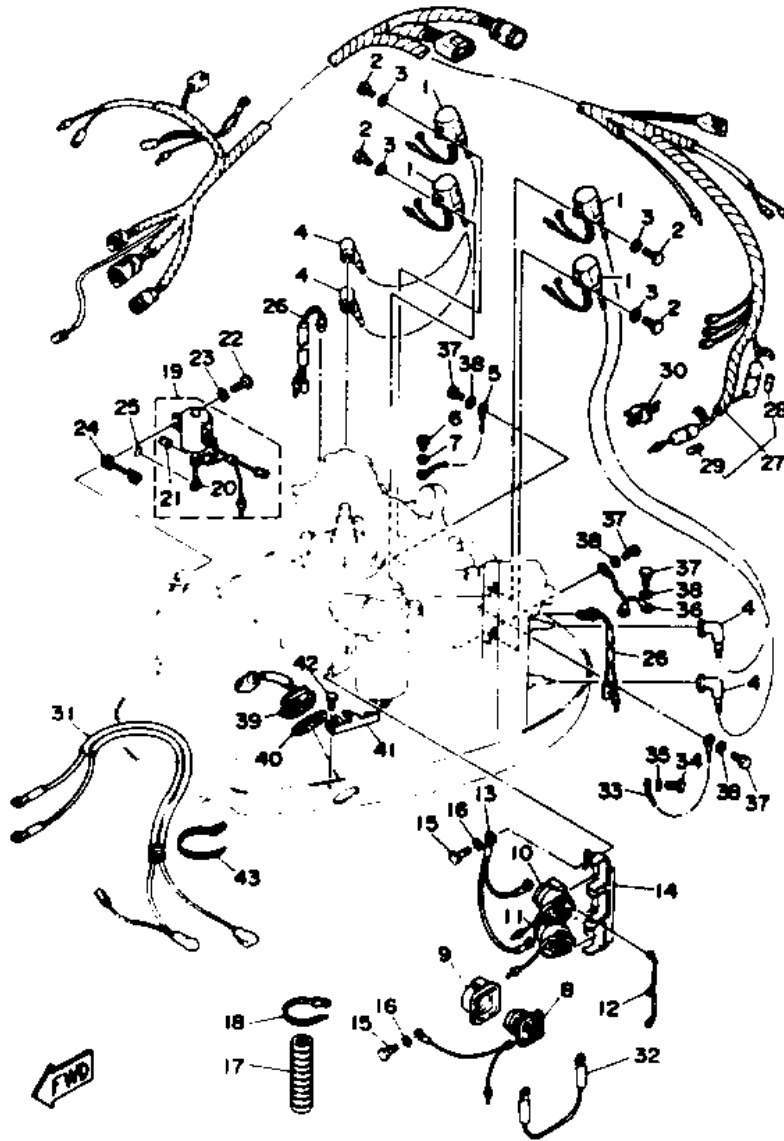

115TXRQ 1992 / ELECTRIC PARTS 2

©2014 Yamaha Motor Corporation, U.S.A. All rights reserved.

Part List

115TXRQ 1992 / ELECTRIC PARTS 2

REF - NO	PART NUMBER	PART NAME	QUANTITY	REMARKS
1	6R3-85570-00-00	IGNITION COIL ASSEMBLY	4	
2	97395-06020-00	BOLT, HEXAGON	4	
3	92990-06600-00	WASHER, PLATE	4	
4	663-82370-01-00	PLUG CAP ASSY	4	
5	662-82519-00-00	WIRE, EARTH LEAD	1	
6	97395-06012-00	BOLT	1	
7	92990-06600-00	WASHER, PLATE	1	
8	6E5-81941-11-00	STARTER RELAY ASSY	1	
9	689-81952-10-00	HOLDER, RELAY	1	
10	6E5-81950-00-00	RELAY ASSY	1	
11	6E5-8195A-00-00	RELAY ASSY	1	
12	6G5-87149-10-00	CONNECTOR	1	
13	6E5-82116-00-00	WIRE, MINUS LEAD	1	
14	6E5-81948-21-00	BRACKET	1	
15	97395-06016-00	BOLT, HEX	2	
16	92990-06600-00	WASHER, PLATE	2	
17	6N7-83557-00-00	TUBE (I.DIA:22MM)	1	
18	90465-13M36-00	CLAMP	1	
19	6N7-86110-00-00	SOLENOID	1	
20	6N7-86116-00-00	.WIRE, PULL	1	
21	91609-30010-00	.PIN, SPRING	1	
22	97395-06030-00	BOLT	2	
23	92990-06600-00	WASHER, PLATE	2	
24	6N7-86112-00-00	STAY, SOLENOID	1	
25	93210-03261-00	O-RING	1	
26	688-82560-10-00	THERMO SWITCH ASSY	2	
27	6N7-82590-12-00	WIRE HARNESS ASSEMBLY	1	
28	682-82151-00-00	.FUSE (12V-20A)	1	
29	705-82151-00-00	.FUSE (30A)	1	
30	6G5-82152-00-00	HOLDER, FUSE	2	
31	6N7-82105-00-00	BATTERY CABLE	1	
32	6E5-82117-00-00	WIRE, LEAD	1	
33	6R3-82519-00-00	WIRE, EARTH LEAD	1	
34	97395-06012-00	BOLT	1	
35	92990-06600-00	WASHER, PLATE	1	
36	6E5-82531-00-00	WIRE, LEAD	1	
37	97395-06012-00	BOLT	4	
38	92990-06600-00	WASHER, PLATE	4	
39	6R3-82563-00-00	TRIM & TILT SWITCH ASSY	1	
40	6E5-82587-00-00	GASKET	1	
41	6R3-83614-00-00	BRACKET	1	
42	97395-06016-00	BOLT, HEX	2	
43	90465-13M36-00	CLAMP	1	

Part Notes

115TXRQ 1992 / ELECTRIC PARTS 2

PART NUMBER		NOTE TEXT
92990-06600-00		OEM: This part number is among the Top 100 Most Popular Marine Maintenance Parts as of March 2014.
92990-06600-00		OEM: This part number is among the Top 100 Most Popular Marine Maintenance Parts as of March 2014.
92990-06600-00		OEM: This part number is among the Top 100 Most Popular Marine Maintenance Parts as of March 2014.
92990-06600-00		OEM: This part number is among the Top 100 Most Popular Marine Maintenance Parts as of March 2014.