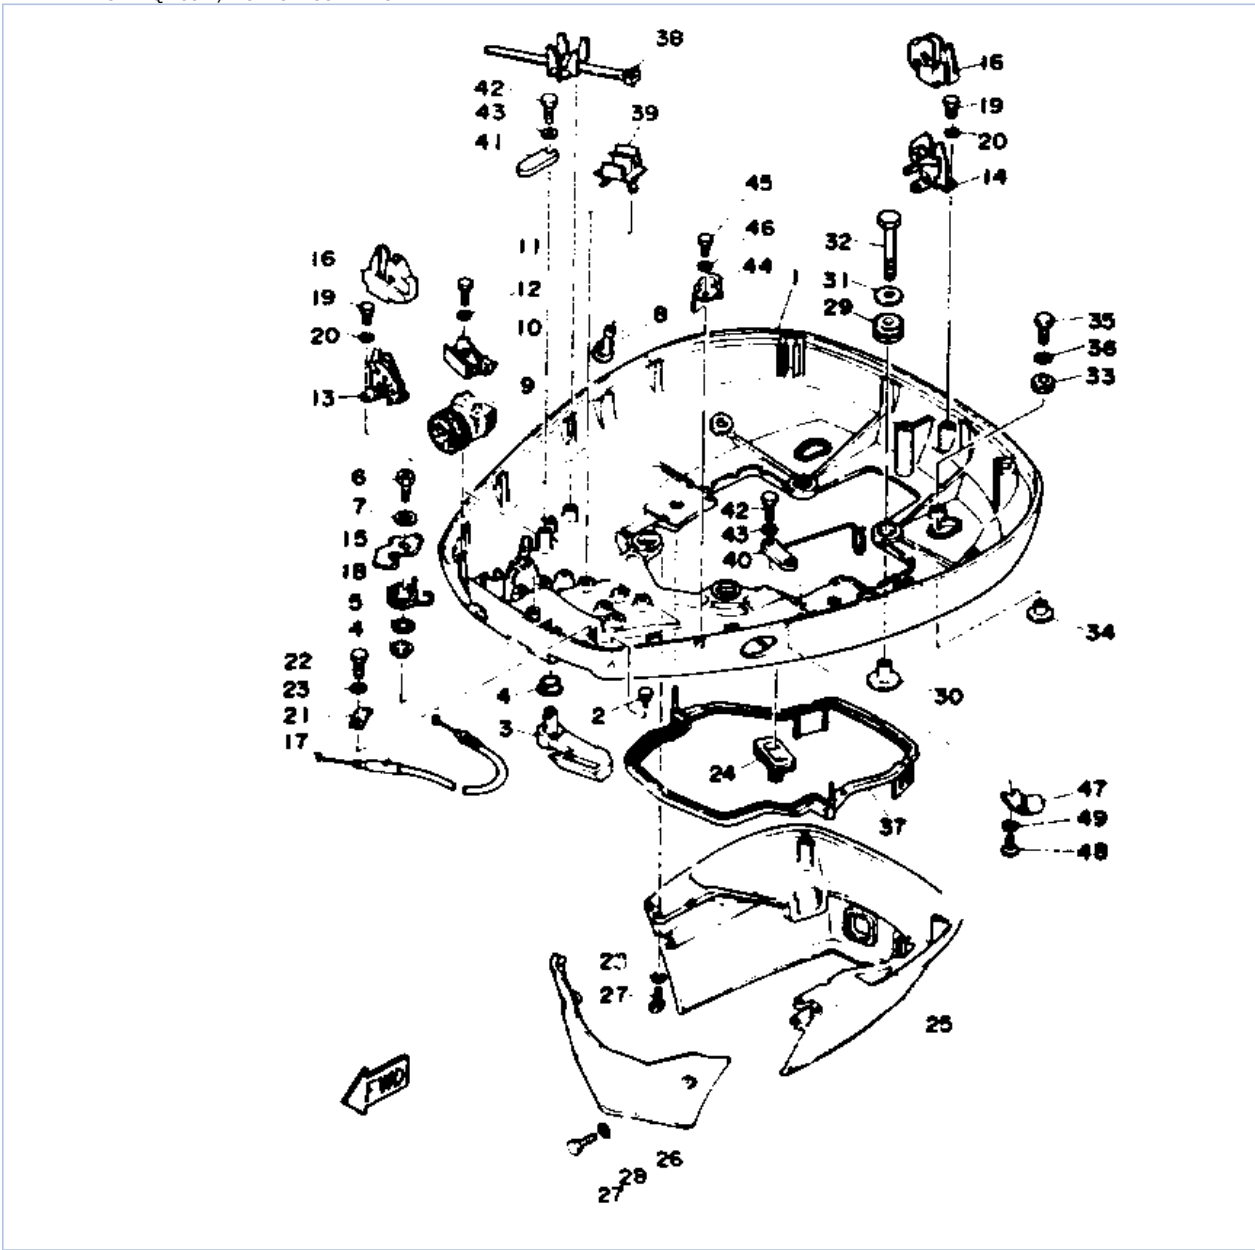

115TXRQ 1992 / BOTTOM COWLING

©2014 Yamaha Motor Corporation, U.S.A. All rights reserved.

Part List

115TXRQ 1992 / BOTTOM COWLING

REF - NO	PART NUMBER	PART NAME	QUANTITY	REMARKS
1	6N7-42711-40-EK	BOTTOM COWLING	1	
2	6H4-42748-00-00	GROMMET	1	
3	6N7-42815-00-EK	LEVER, CLAMP 1	1	
4	90386-13M88-00	BUSH	2	
5	90206-13M10-00	WASHER, WAVE	1	
6	90109-08M45-00	BOLT	1	
7	92990-08200-00	WASHER, PLAIN	1	
8	6E5-44391-00-00	NIPPLE, HOSE	1	
9	6N7-42725-20-00	GROMMET	1	
10	6N7-42738-01-5B	PLATE, FITTING	1	
11	97395-06016-00	BOLT, HEX	2	
12	92990-06600-00	WASHER, PLATE	2	
13	6R3-42824-00-00	BASE, CLAMP LEVER	1	
14	6R3-42811-00-00	STAY	1	
15	6R3-42816-00-00	LEVER, CLAMP	1	
16	6R3-42851-00-00	COVER, CLAMP	2	
17	6R3-42850-00-00	WIRE, COMPLETE	2	
18	6R3-42813-00-00	SPRING, CLAMP LEVER	1	
19	97395-06016-00	BOLT, HEX	4	
20	92990-06600-00	WASHER, PLATE	4	
21	6R3-42828-00-00	PLATE, CLAMP	1	
22	97395-06010-00	BOLT	1	
23	92990-06600-00	WASHER, PLATE	1	
24	688-42726-10-00	GROMMET	1	
25	6N7-42741-00-EK	APRON 1	1	
26	6R3-42771-00-EK	APRON 2	1	
27	97395-06020-00	BOLT, HEXAGON	4	
28	92990-06600-00	WASHER, PLATE	4	
29	90480-22M15-00	GROMMET	4	
30	90387-08M37-00	COLLAR	4	
31	90201-08M54-00	WASHER, PLATE	4	
32	97090-08035-00	BOLT	4	
33	90480-14M45-00	GROMMET	2	
34	90387-06M52-00	COLLAR	2	
35	97395-06025-00	BOLT	2	
36	90201-06M02-00	WASHER, PLATE	2	
37	6E5-42716-00-00	RUBBER, SEAL 1	1	
38	688-82594-00-00	CLAMP	1	
39	6E5-82594-00-00	CLAMP	4	
40	6K7-82588-00-00	PLATE	1	
41	6E5-82588-00-00	PLATE	1	
42	97395-06020-00	BOLT, HEXAGON	2	
43	92990-06600-00	WASHER, PLATE	2	
44	90465-12M25-00	CLAMP	1	
45	97395-06012-00	BOLT	1	
46	92990-06600-00	WASHER, PLATE	1	
47	6E5-24367-10-00	CLAMP, FUEL PIPE 2	1	
48	90157-06M01-00	SCREW, PAN HEAD	1	
49	92990-06600-00	WASHER, PLATE	1	

Part Notes

115TXRQ 1992 / BOTTOM COWLING

PART NUMBER	NOTE TEXT