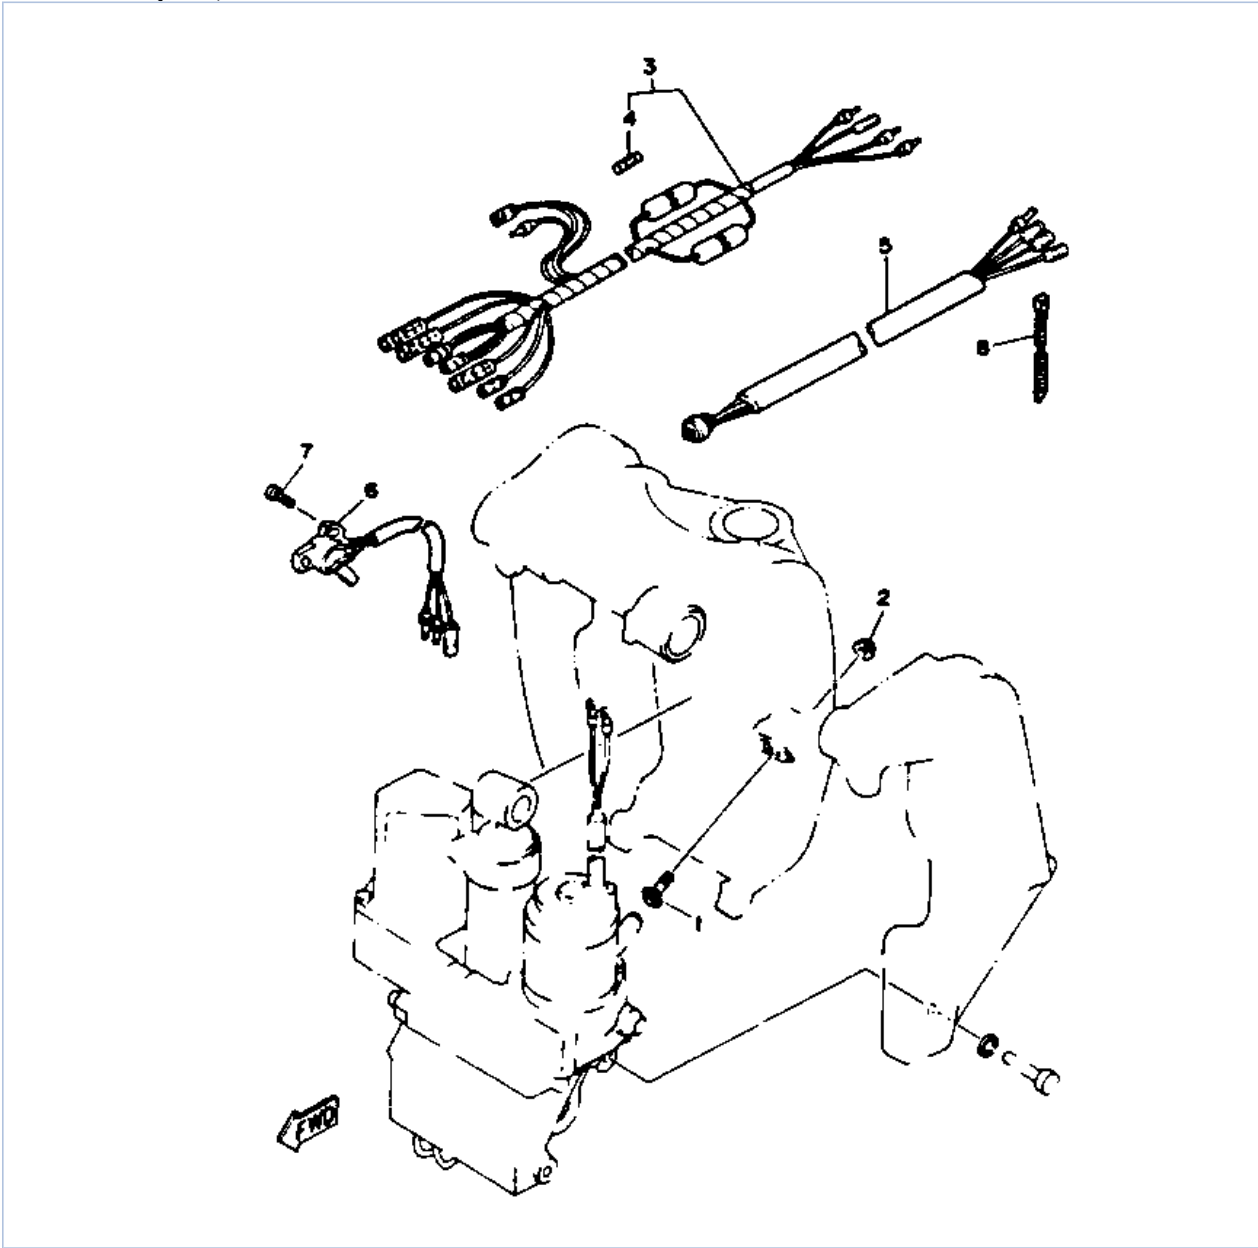

115TXRQ 1992 / BRACKET 2

©2014 Yamaha Motor Corporation, U.S.A. All rights reserved.

Part List

115TXRQ 1992 / BRACKET 2

REF - NO	PART NUMBER	PART NAME	QUANTITY	REMARKS
1	6G5-43376-00-00	BOLT, THRUST RECEIVER	2	
2	95780-10300-00	NUT, FLANGE	2	
3	6Y5-83553-M0-00	WIRE, LEAD (L=2.5M)	1	
4	1E6-82151-00-00	.FUZE (10A)	2	
5	6E5-82553-10-00	EXTENSION, WIRE HARNESS	1	
6	6R3-83672-01-00	TRIM SENDER	1	
7	98580-06016-00	SCREW, PAN HEAD	2	
8	90465-11M10-00	CLAMP	3