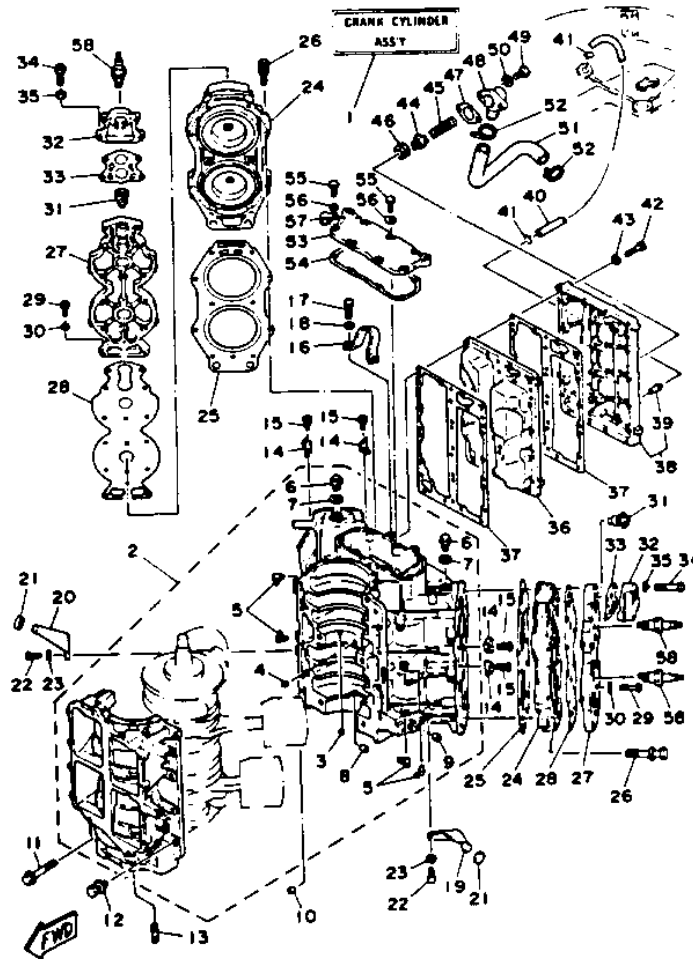

115TXRQ 1992 / CYLINDER CRANKCASE

©2014 Yamaha Motor Corporation, U.S.A. All rights reserved.

Part List

115TXRQ 1992 / CYLINDER CRANKCASE

REF - NO	PART NUMBER	PART NAME	QUANTITY	REMARKS
1	6N7-W0090-10-EK	CRANK-CYLINDER ASSEMBLY.	1	UR 130 MODEL
1	6N6-W0090-10-EK	CRANK CYLINDER. ASS"Y (REF. #2~56 & GRIDS A8-9, REF. #1)	1	UR 115 MODEL
2	6N6-15100-00-94	CRANKCASE ASSEMBLY	1	UR 115 MODEL
2	6N7-15100-00-94	CRANKCASE ASSEMBLY	1	UR 130 MODEL
3	624-11379-00-00	.VALVE, CHECK	1	
4	663-11518-01-00	.LOCK BEARING	1	
5	6E5-11372-00-00	.NIPPLE, HOSE	4	
6	90340-14M00-00	.PLUG, STRAIGHT SCREW	2	
7	90430-14115-00	.GASKET	2	
8	90384-06M07-00	.BUSH, BIMETAL FORMED	1	
9	90384-14M09-00	.BUSH, BIMETAL FORMED	1	
10	93608-12063-00	PIN, DOWEL	2	
11	90105-10M20-00	BOLT, FLANGE	6	
12	90119-08M23-00	BOLT, W/WASHER	8	
13	90116-08M45-00	BOLT, STUD	2	
14	6E5-11325-00-00	ANODE	4	
15	98680-04016-00	SCREW OVAL HEAD	4	
16	6E5-11119-00-00	HANGER, ENGINE	1	
17	97313-08020-00	BOLT, HEXAGON	2	
18	92990-08100-00	WASHER, SPRING	2	
19	6E5-42761-00-94	STOPPER	1	
20	6E5-42762-00-94	STOPPER	1	
21	663-44533-00-00	DAMPER, UPPER MOUNT RUBBER	2	
22	97313-06020-00	BOLT, HEXAGON	4	
23	92990-06600-00	WASHER, PLATE	4	
24	6L1-11111-00-94	HEAD, CYLINDER 1	2	UR 130 MODEL
24	6E5-11111-10-94	HEAD, CYLINDER 1	2	UR 115 MODEL
25	6E5-11181-A0-00	GASKET, CYLINDER HEAD 1	2	
26	90119-08M21-00	BOLT, WITH WASHER	20	
27	6E5-11191-01-9M	COVER, CYLINDER HEAD 1	2	
28	6E5-11193-A0-00	.GASKET, HEAD COVER 1	2	
29	97313-06030-00	BOLT	24	
30	92990-06600-00	WASHER, PLATE	24	
31	6E5-12411-20-00	THERMOSTAT	2	
32	6G5-12413-00-9M	COVER, THERMOSTAT	2	
33	688-12414-A1-00	.GASKET, COVER	2	
34	97313-06040-00	BOLT, HEXAGON	8	
35	92990-06600-00	WASHER, PLATE	8	
36	6E5-41111-00-9M	INNER COVER, EXHAUST	1	UR 115 MODEL
36	6L1-41111-00-9M	INNER COVER, EXHAUST	1	UR 130 MODEL
37	6E5-41112-A0-00	GASKET, EXHAUST INNER COVER	2	
38	6N7-41113-00-9M	OUTER COVER, EXHAUST	1	
39	652-24461-00-00	.PIPE, JOINT 4	1	
40	6E5-24312-00-00	PIPE 2	1	
41	90467-08004-00	CLIP	2	
42	97013-06035-00	BOLT	23	
43	92990-06600-00	WASHER, PLATE	23	
44	6G5-12416-00-00	VALVE, PRESSURE CONTROL	1	
45	90501-16M11-00	SPRING, COMPRESSION	1	
46	90480-20M05-00	GROMMET	1