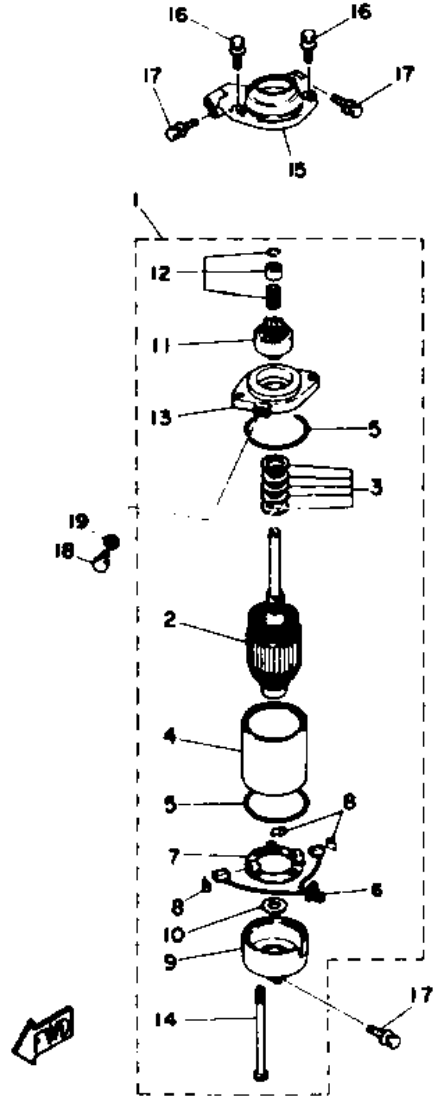

115TXRQ 1992 / ELECTRIC MOTOR

©2014 Yamaha Motor Corporation, U.S.A. All rights reserved.

Part List

115TXRQ 1992 / ELECTRIC MOTOR

REF - NO	PART NUMBER	PART NAME	QUANTITY	REMARKS
1	6E5-81800-12-00	STARTER MOTOR ASSY	1	
2	6E5-81850-11-00	.ARMATURE ASSY	1	
3	6E5-81809-10-00	.WASHER KIT	1	
4	6E5-81810-10-00	.STATOR ASSY	1	
5	6E5-81847-10-00	.O-RING	2	
6	6E5-81801-10-00	.BRUSH SET	1	
7	6E5-81840-10-00	.BRUSH HOLDER ASSY	1	
8	6E5-81813-10-00	.SPRING, BRUSH	3	
9	6E5-81820-11-00	.REAR BRACKET ASSY	1	
10	6E5-81824-00-00	.WASHER 2	1	
11	6E5-81807-11-00	.GEAR ASSY, STARTING MOTOR	1	
12	61H-81857-00-00	.RETAINER	1	
13	6E5-81830-10-00	.FRONT BRACKET ASSY	1	
14	6E5-81826-10-00	.BOLT	2	
15	6R3-81822-00-94	BRACKET, STARTING MOTOR	1	
16	90119-08M76-00	BOLT, WITH WASHER	2	
17	90119-08M77-00	BOLT, WITH WASHER	3	
18	97395-08016-00	BOLT	1	
19	92990-08600-00	..WASHER, PLATE	1