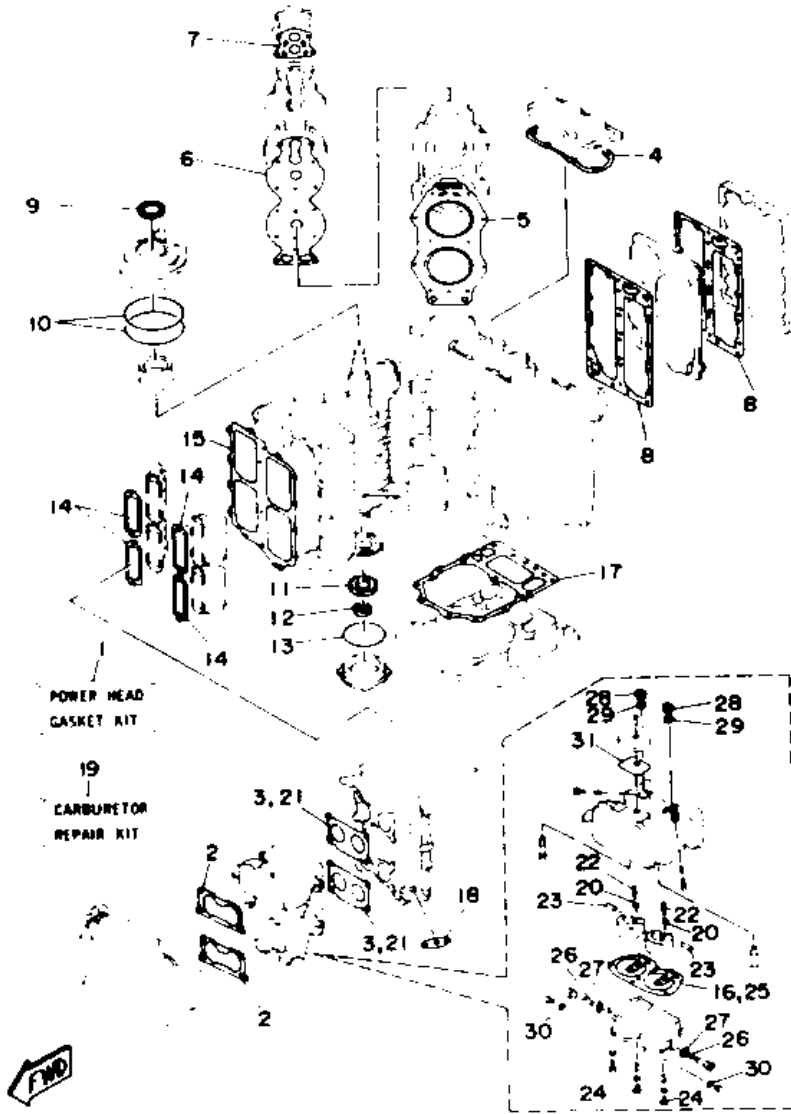

115TXRQ 1992 / REPAIR KIT 1

©2014 Yamaha Motor Corporation, U.S.A. All rights reserved.

Part List

115TXRQ 1992 / REPAIR KIT 1

REF - NO	PART NUMBER	PART NAME	QUANTITY	REMARKS
1	6N6-W0001-03-00	POWER HEAD GASKET KIT	1	
2	6K7-14483-00-00	.GASKET	2	
3	6E5-14198-A1-00	.GASKET	2	
4	6E5-11381-A1-00	.GASKET 1	1	
5	6E5-11181-A0-00	.GASKET, CYLINDER HEAD 1	2	
6	6E5-11193-A0-00	.GASKET, HEAD COVER 1	2	
7	688-12414-A1-00	.GASKET, COVER	2	
8	6E5-41112-A0-00	.GASKET, EXHAUST INNER COVER	2	
9	93102-40M38-00	.OIL SEAL	1	
10	93211-04384-00	.O-RING	2	
11	93102-35M13-00	.OIL SEAL	1	
12	93101-22M15-00	.OIL SEAL	1	
13	93210-74M35-00	.O-RING	1	
14	6E5-13621-A1-00	.GASKET, VALVE SEAT	4	
15	6E5-13645-A1-00	.GASKET, MANIFOLD 1	1	
16	6E5-14384-03-00	.GASKET, FLOAT CHAMBER	2	
17	6G5-45113-A0-00	.GASKET, UPPER CASING	1	
18	650-24431-A0-00	.GASKET, FUEL PUMP 1	1	
19	6E5-W0093-06-00	CARBURETOR REPAIR KIT	1	
20	6E5-14159-00-00	.CLIP	2	
21	6E5-14198-A1-00	.GASKET	1	
22	6E5-14546-00-00	.VALVE, NEEDLE	2	
23	6E5-14386-02-00	.PIN, FLOAT	2	
24	6E5-14394-00-00	.PLUG, SLOW JET	2	
25	6E5-14384-03-00	.GASKET, FLOAT CHAMBER	1	
26	6E5-14997-00-00	.O-RING	2	
27	6E5-14398-01-00	.GASKET	2	
28	6E5-14328-01-00	.PLUG	2	
29	6E5-14979-00-00	.GASKET	2	
30	6J8-14995-00-00	.GASKET	2	
31	6E5-14959-00-00	.GASKET	1	

Part Notes

115TXRQ 1992 / REPAIR KIT 1

PART NUMBER		NOTE TEXT
688-12414-A1-00		OEM: This part number is among the Top 100 Most Popular Marine Maintenance Parts as of March 2014.
93211-04384-00		OEM: This part number is among the Top 100 Most Popular Marine Maintenance Parts as of March 2014.
650-24431-A0-00		OEM: This part number is among the Top 100 Most Popular Marine Maintenance Parts as of March 2014.

©2014 Yamaha Motor Corporation, U.S.A. All rights reserved.