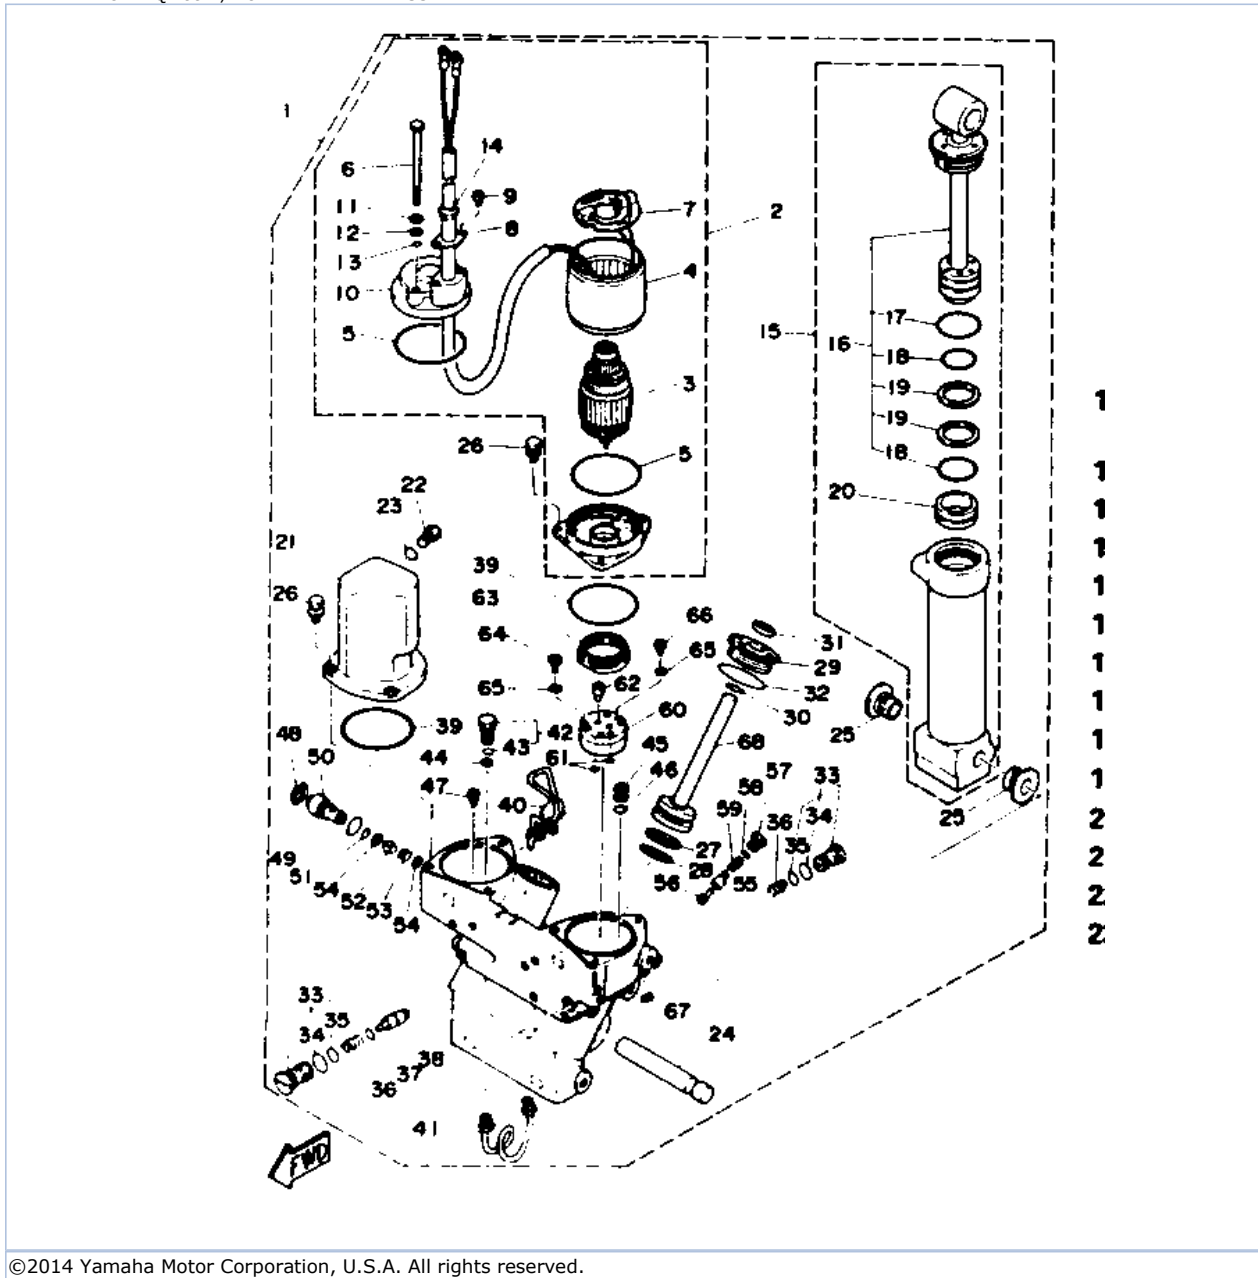

115TXRQ 1992 / POWER TRIM TILT ASSEMBLY 1

©2014 Yamaha Motor Corporation, U.S.A. All rights reserved.

Part List

115TXRQ 1992 / POWER TRIM TILT ASSEMBLY 1

REF - NO	PART NUMBER	PART NAME	QUANTITY	REMARKS
1	6G5-43800-05-EK	PWR.TRIM&TILT ASSEMBLY	1	
2	6G5-43880-02-00	.MOTOR ASSEMBLY	1	
3	6G5-43805-01-00	..ARMATURE ASSEMBLY	1	
4	6G5-43804-00-00	..STATOR ASSY	1	
5	6G5-43865-00-00	..O-RING	2	
6	6G5-43887-00-00	..BOLT, THROUGH	2	
7	6G5-43806-00-00	..BRUSH, HOLDER ASSY	1	
8	6G5-43899-00-00	..PLATE, STOPPER	1	
9	6G5-43886-00-00	..BOLT	2	
10	6G5-43884-00-00	..FRAME, COMMUTATOR END	1	
11	6G5-43893-00-00	..WASHER	2	
12	6G5-43889-10-00	..PLATE SEAT	2	
13	6G5-43867-00-00	..O-RING	2	
14	6G5-43885-00-00	..GROMMET	1	
15	6G5-4380E-01-00	.TILT CYLINDER ASSEMBLY	1	
16	6G5-43810-00-00	..PISTON SUB ASSEMBLY	1	
17	6E5-43861-00-00	..O-RING	1	
18	6G5-43862-00-00	..O-RING	2	
19	6E5-43872-00-00	..RING, BACK UP	2	
20	6E5-43814-02-00	..PISTON, FREE	1	
21	6G5-43828-00-00	.BODY, RESERVOIR	1	
22	6E5-43829-00-00	.PLUG, RESERVOIR	1	
23	6E5-43863-00-00	.O-RING	1	
24	6G5-43818-00-00	.PIN, LOWER SHOCK MOUNT	1	
25	90386-18M14-00	.BUSH	2	
26	90119-06M42-00	.BOLT, WITH WASHER	6	
27	6G5-43874-00-00	.RING, BACK UP	2	
28	6G5-43864-00-00	.O-RING	2	
29	6G5-43821-01-00	.SCREW, TRIM CYLINDER END (6G5-43821-00-00)	2	
30	6E5-43865-00-00	.O-RING	2	
31	6E5-43822-01-00	.SEAL, TRIM DUST	2	
32	6G5-43861-00-00	.O-RING	2	
33	6G5-43802-01-00	.VALVE SUB ASSY	2	
34	6E5-43866-00-00	..O-RING	1	
35	6E5-43867-00-00	..O-RING	1	
36	6G5-43894-00-00	.SPRING, SHUTTLE RETURN	2	
37	6E5-43868-00-00	.O-RING	1	
38	6G5-43841-00-00	.PISTON, SHUTTLE	1	
39	6E5-43869-00-00	.O-RING	2	
40	6G5-43835-00-00	.PIPE	1	
41	6G5-43833-00-00	.PIPE	1	
42	6G5-43809-01-00	.SEAT, VALVE COMP 2	1	
43	6E5-43896-00-00	..O-RING	1	
44	6G5-43816-00-00	.FILTER 1	1	
45	6G5-43808-02-00	.SEAT VALVE COMP 1	1	
46	6E5-43883-00-00	.O-RING	1	
47	6G5-43803-00-00	.CASE VALVE COMP	1	
48	6H1-43875-00-00	.RING, SNAP	1	
49	93210-18M75-00	.O-RING	1	
50	6G5-43845-00-00	.SCREW, MANUAL RELEASE	1	
51	93210-10M74-00	.O-RING	1	
52	6E5-4382A-00-00	.ADAPTER 1	1	
53	6E5-43854-01-00	.SPRING, MANUAL RELEASE	1