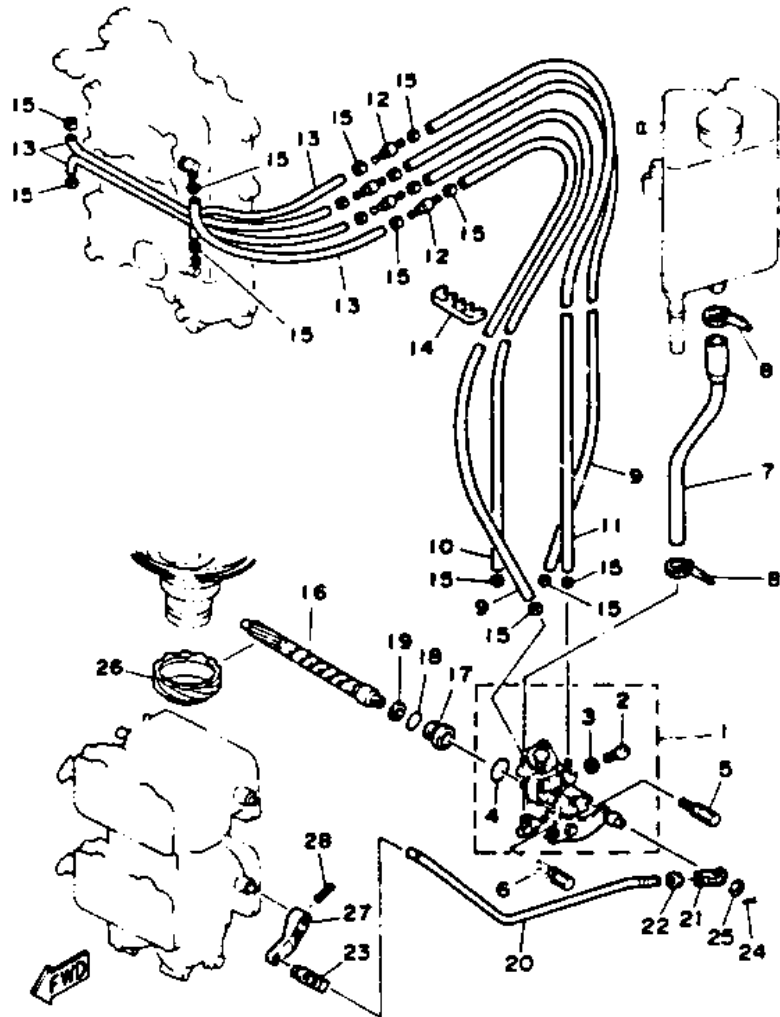

115TXRQ 1992 / OIL PUMP

©2014 Yamaha Motor Corporation, U.S.A. All rights reserved.

Part List

115TXRQ 1992 / OIL PUMP

REF - NO	PART NUMBER	PART NAME	QUANTITY	REMARKS
1	6N7-13200-00-00	OIL INJECTION PUMP ASSY	1	UR 130 MODEL
1	6N6-13200-00-00	OIL INJECTION PUMP ASSY	1	UR 115 MODEL
2	716-24444-00-00	.PLUG, DRAIN	1	
3	6L2-13475-00-00	.GASKET	1	
4	93210-19MA7-00	.O-RING	1	
5	90109-06M40-00	BOLT	1	
6	90109-06M39-00	BOLT	1	
7	6N7-13416-00-00	PIPE, OIL 1	1	
8	90465-11M10-00	CLAMP	2	
9	90445-07M85-00	HOSE (L330)	2	
10	90445-07M84-00	HOSE	1	
11	90445-07M73-00	HOSE	1	
12	6R3-13183-00-00	VALVE, CHECK	4	
13	90445-07M87-00	HOSE (L110)	4	
14	90464-07M06-00	CLAMP	1	
15	90468-07M02-00	CLIP	16	
16	6R3-11537-00-00	GEAR, DRIVEN	1	
17	6R3-13117-00-00	COLLAR, DISTANCE	1	
18	93210-13595-00	O-RING	1	
19	90202-08M44-00	WASHER, PLATE	1	
20	6R3-41241-00-00	ROD, LINK	1	
21	6H1-41237-00-00	JOINT, LINK	1	
22	95380-05600-00	NUT	1	
23	6R5-41237-00-00	JOINT, LINK	1	
24	90468-05M03-00	CLIP	1	
25	90202-05088-00	WASHER, PLATE	1	
26	6R3-11536-00-00	GEAR, DRIVE	1	
27	6E5-14276-01-00	LEVER	1	
28	91690-30016-00	PIN, SPRING	1	

Part Notes

115TXRQ 1992 / OIL PUMP

PART NUMBER	NOTE TEXT
6H1-41237-00-00	OEM: This part number is among the Top 100 Most Popular Marine Maintenance Parts as of March 2014.

©2014 Yamaha Motor Corporation, U.S.A. All rights reserved.