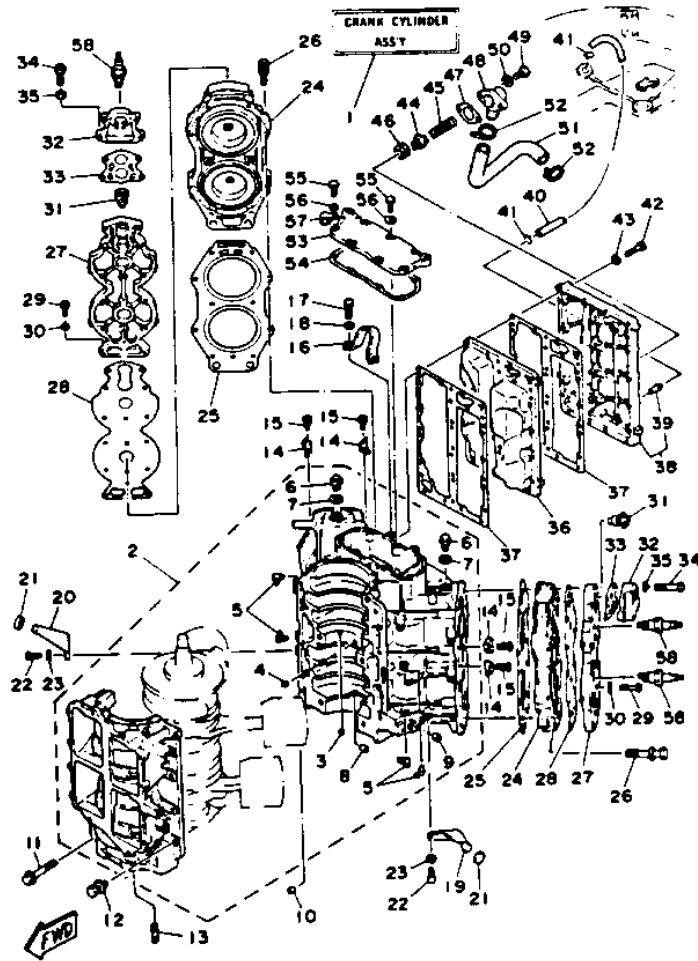

115TXRQ 1992 / CYLINDER CRANKCASE

©2014 Yamaha Motor Corporation, U.S.A. All rights reserved.

Part List

115TXRQ 1992 / CYLINDER CRANKCASE

REF - NO	PART NUMBER	PART NAME	QUANTITY	REMARKS
1	6N7-W0090-10-EK	CRANK-CYLINDER ASSEMBLY.	1	UR 130 MODEL
1	6N6-W0090-10-EK	CRANK CYLINDER. ASS"Y (REF. #2~56 & GRIDS A8-9, REF. #1)	1	UR 115 MODEL
2	6N6-15100-00-94	CRANKCASE ASSEMBLY	1	UR 115 MODEL
2	6N7-15100-00-94	CRANKCASE ASSEMBLY	1	UR 130 MODEL
3	624-11379-00-00	.VALVE, CHECK	1	
4	663-11518-01-00	.LOCK BEARING	1	
5	6E5-11372-00-00	.NIPPLE, HOSE	4	
6	90340-14M00-00	.PLUG, STRAIGHT SCREW	2	
7	90430-14115-00	.GASKET	2	
8	90384-06M07-00	.BUSH, BIMETAL FORMED	1	
9	90384-14M09-00	.BUSH, BIMETAL FORMED	1	
10	93608-12063-00	PIN, DOWEL	2	
11	90105-10M20-00	BOLT, FLANGE	6	
12	90119-08M23-00	BOLT, W/WASHER	8	
13	90116-08M45-00	BOLT, STUD	2	
14	6E5-11325-00-00	ANODE	4	
15	98680-04016-00	SCREW OVAL HEAD	4	
16	6E5-11119-00-00	HANGER, ENGINE	1	
17	97313-08020-00	BOLT, HEXAGON	2	
18	92990-08100-00	WASHER, SPRING	2	
19	6E5-42761-00-94	STOPPER	1	
20	6E5-42762-00-94	STOPPER	1	
21	663-44533-00-00	DAMPER, UPPER MOUNT RUBBER	2	
22	97313-06020-00	BOLT, HEXAGON	4	
23	92990-06600-00	WASHER, PLATE	4	
24	6L1-11111-00-94	HEAD, CYLINDER 1	2	UR 130 MODEL
24	6E5-11111-10-94	HEAD, CYLINDER 1	2	UR 115 MODEL
25	6E5-11181-A0-00	GASKET, CYLINDER HEAD 1	2	
26	90119-08M21-00	BOLT, WITH WASHER	20	
27	6E5-11191-01-9M	COVER, CYLINDER HEAD 1	2	
28	6E5-11193-A0-00	.GASKET, HEAD COVER 1	2	
29	97313-06030-00	BOLT	24	
30	92990-06600-00	WASHER, PLATE	24	
31	6E5-12411-20-00	THERMOSTAT	2	
32	6G5-12413-00-9M	COVER, THERMOSTAT	2	
33	688-12414-A1-00	.GASKET, COVER	2	
34	97313-06040-00	BOLT, HEXAGON	8	
35	92990-06600-00	WASHER, PLATE	8	
36	6E5-41111-00-9M	INNER COVER, EXHAUST	1	UR 115 MODEL
36	6L1-41111-00-9M	INNER COVER, EXHAUST	1	UR 130 MODEL
37	6E5-41112-A0-00	GASKET, EXHAUST INNER COVER	2	
38	6N7-41113-00-9M	OUTER COVER, EXHAUST	1	
39	652-24461-00-00	.PIPE, JOINT 4	1	
40	6E5-24312-00-00	PIPE 2	1	
41	90467-08004-00	CLIP	2	
42	97013-06035-00	BOLT	23	
43	92990-06600-00	WASHER, PLATE	23	
44	6G5-12416-00-00	VALVE, PRESSURE CONTROL	1	
45	90501-16M11-00	SPRING, COMPRESSION	1	
46	90480-20M05-00	GROMMET	1