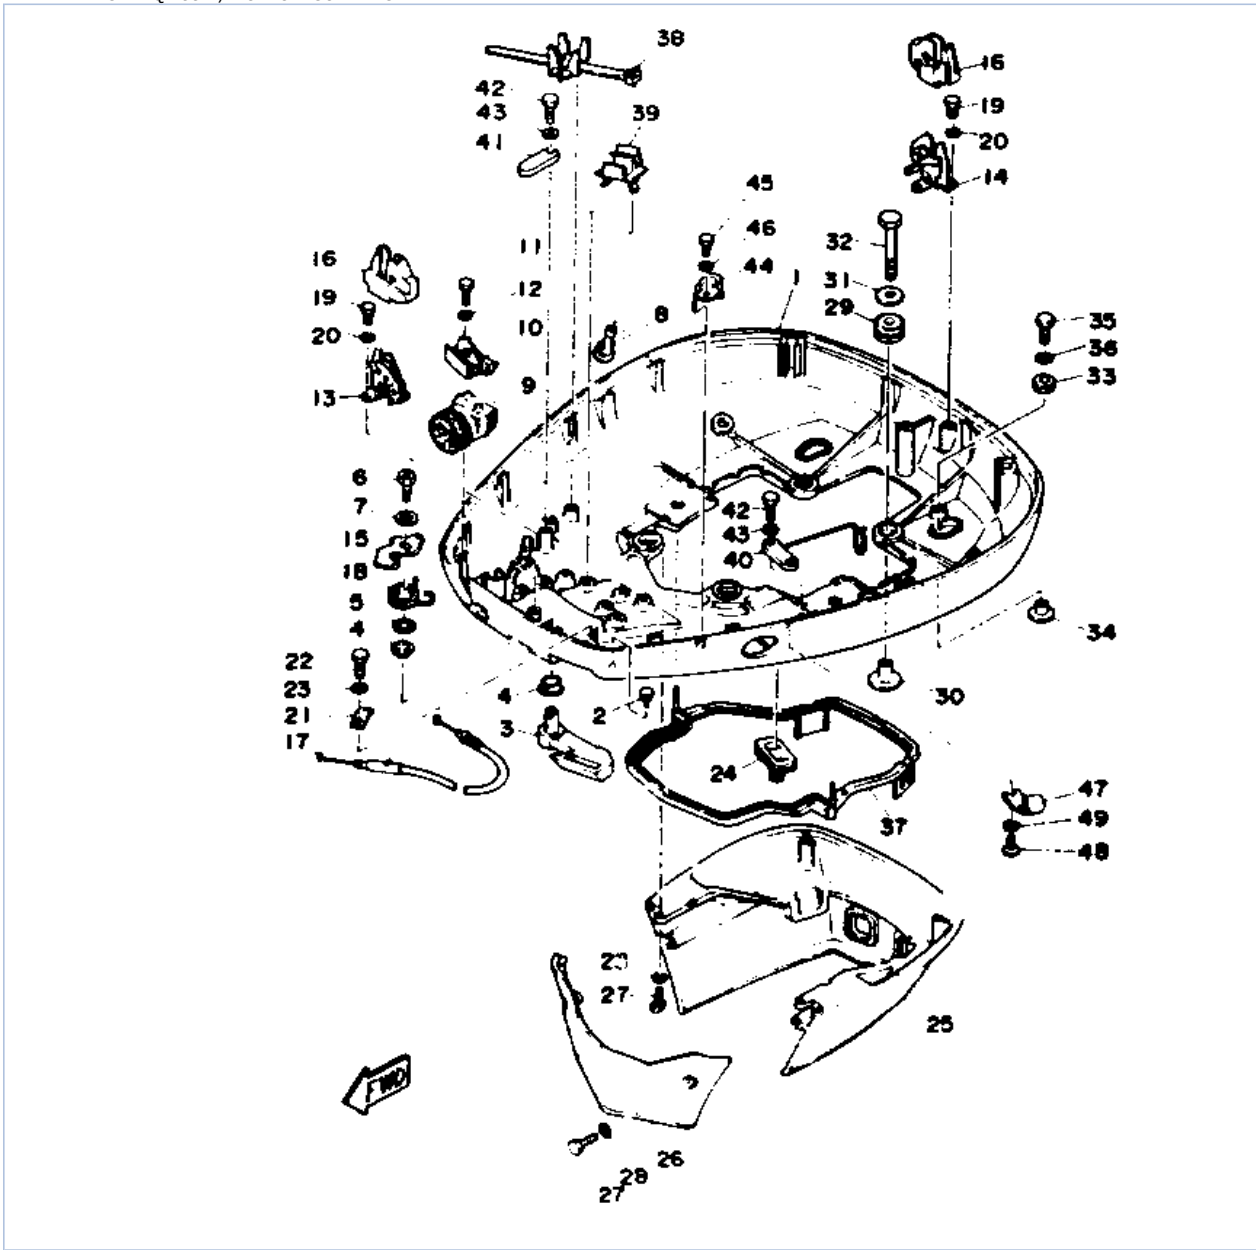

115TXRQ 1992 / BOTTOM COWLING

©2014 Yamaha Motor Corporation, U.S.A. All rights reserved.

Part List

115TXRQ 1992 / BOTTOM COWLING

REF - NO	PART NUMBER	PART NAME	QUANTITY	REMARKS
1	6N7-42711-40-EK	BOTTOM COWLING	1	
2	6H4-42748-00-00	GROMMET	1	
3	6N7-42815-00-EK	LEVER, CLAMP 1	1	
4	90386-13M88-00	BUSH	2	
5	90206-13M10-00	WASHER, WAVE	1	
6	90109-08M45-00	BOLT	1	
7	92990-08200-00	WASHER, PLAIN	1	
8	6E5-44391-00-00	NIPPLE, HOSE	1	
9	6N7-42725-20-00	GROMMET	1	
10	6N7-42738-01-5B	PLATE, FITTING	1	
11	97395-06016-00	BOLT, HEX	2	
12	92990-06600-00	WASHER, PLATE	2	
13	6R3-42824-00-00	BASE, CLAMP LEVER	1	
14	6R3-42811-00-00	STAY	1	
15	6R3-42816-00-00	LEVER, CLAMP	1	
16	6R3-42851-00-00	COVER, CLAMP	2	
17	6R3-42850-00-00	WIRE, COMPLETE	2	
18	6R3-42813-00-00	SPRING, CLAMP LEVER	1	
19	97395-06016-00	BOLT, HEX	4	
20	92990-06600-00	WASHER, PLATE	4	
21	6R3-42828-00-00	PLATE, CLAMP	1	
22	97395-06010-00	BOLT	1	
23	92990-06600-00	WASHER, PLATE	1	
24	688-42726-10-00	GROMMET	1	
25	6N7-42741-00-EK	APRON 1	1	
26	6R3-42771-00-EK	APRON 2	1	
27	97395-06020-00	BOLT, HEXAGON	4	
28	92990-06600-00	WASHER, PLATE	4	
29	90480-22M15-00	GROMMET	4	
30	90387-08M37-00	COLLAR	4	
31	90201-08M54-00	WASHER, PLATE	4	
32	97090-08035-00	BOLT	4	
33	90480-14M45-00	GROMMET	2	
34	90387-06M52-00	COLLAR	2	
35	97395-06025-00	BOLT	2	
36	90201-06M02-00	WASHER, PLATE	2	
37	6E5-42716-00-00	RUBBER, SEAL 1	1	
38	688-82594-00-00	CLAMP	1	
39	6E5-82594-00-00	CLAMP	4	
40	6K7-82588-00-00	PLATE	1	
41	6E5-82588-00-00	PLATE	1	
42	97395-06020-00	BOLT, HEXAGON	2	
43	92990-06600-00	WASHER, PLATE	2	
44	90465-12M25-00	CLAMP	1	
45	97395-06012-00	BOLT	1	
46	92990-06600-00	WASHER, PLATE	1	
47	6E5-24367-10-00	CLAMP, FUEL PIPE 2	1	
48	90157-06M01-00	SCREW, PAN HEAD	1	
49	92990-06600-00	WASHER, PLATE	1	

Part Notes

115TXRQ 1992 / BOTTOM COWLING

PART NUMBER	NOTE TEXT