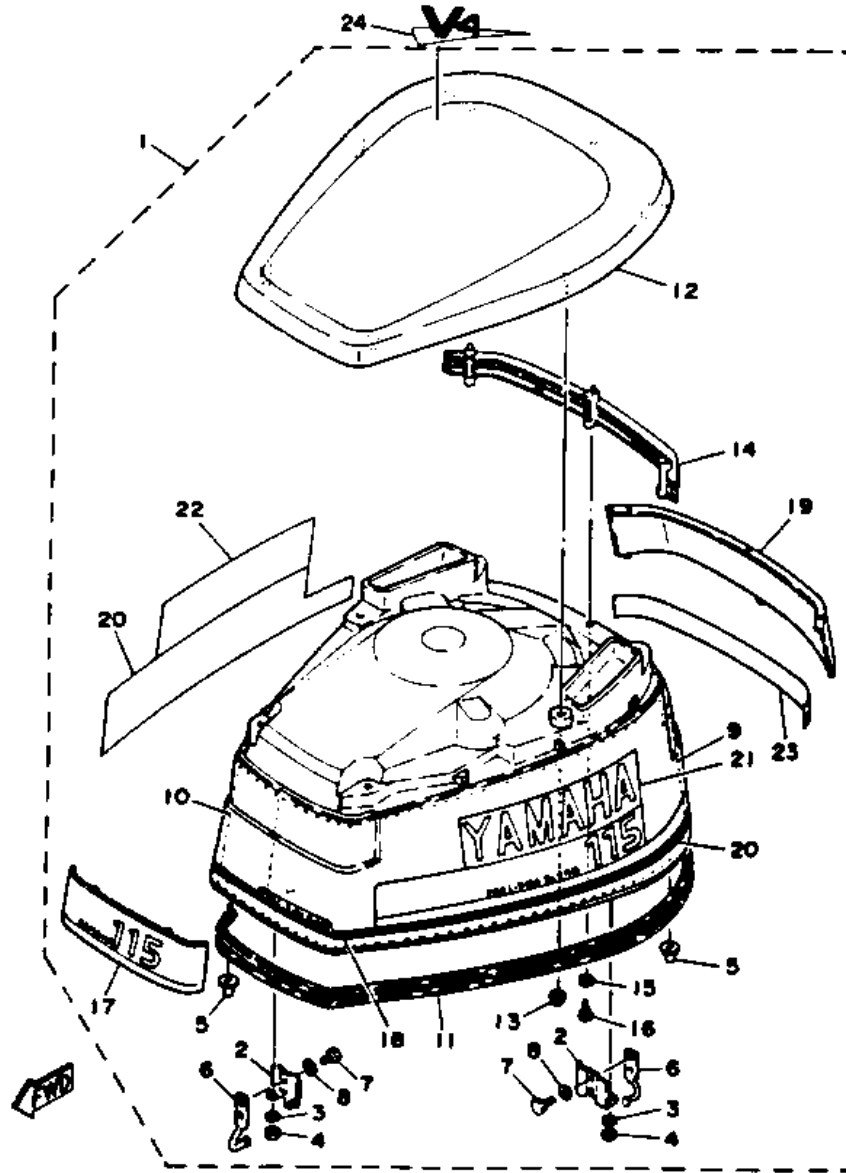

115TXRQ 1992 / TOP COWLING

©2014 Yamaha Motor Corporation, U.S.A. All rights reserved.

Part List

115TXRQ 1992 / TOP COWLING

REF - NO	PART NUMBER	PART NAME	QUANTITY	REMARKS
1	6N6-42610-71-EK	TOP COWLING ASSEMBLY.	1	UR 115 MODEL
1	6N7-42610-71-EK	TOP COWLING ASSEMBLY	1	UR 130 MODEL
2	6R3-42647-00-00	.HOLDER, CLAMP BAND	2	
3	92995-06100-00	.WASHER, SPRING	4	
4	95380-06600-00	.NUT, HEXAGON	4	
5	6R3-42662-00-00	.DAMPER	3	
6	6R3-42814-00-00	.HOOK, CLAMP	2	
7	97395-06012-00	.BOLT	4	
8	92990-06600-00	.WASHER, PLATE	4	
9	6N7-42619-00-00	.DAMPER, FORM	1	
10	6N7-42627-00-00	.DAMPER, FORM	1	
11	6R3-42615-01-00	.SEAL	1	
12	6N7-42613-00-EK	.MOLDING, AIR DUCT	1	
13	90179-06M24-00	.NUT	6	
14	6N7-42636-00-00	.LOUVER 2	1	
15	92990-04600-00	.WASHER, PLATE	3	
16	97780-40120-00	.SCREW, TAPPING	3	
17	6N7-42686-00-00	.EMBLEM, FRONT	1	UR 130 MODEL
17	6N6-42686-00-00	.EMBLEM, FRONT	1	UR 115 MODEL
18	6N7-42677-40-00	.GRAPHIC, FRONT	1	
19	6N7-42687-00-00	.EMBLEM, REAR	1	UR 130 MODEL
19	6N6-42687-00-00	.EMBLEM, REAR	1	UR 115 MODEL
20	6N6-W0070-40-00	.GRAPHIC SET	1	UR 115 MODEL
20	6N7-W0070-40-00	.GRAPHIC SET	1	UR 130 MODEL
21	6N7-42681-40-00	.MARK, COWLING 1	1	
22	6N7-42682-40-00	.MARK, COWLING 2	1	
23	6N7-42678-40-00	.GRAPHIC, REAR	1	
24	6N7-42683-40-00	MARK, COWLING	1	

Part Notes

115TXRQ 1992 / TOP COWLING

PART NUMBER	NOTE TEXT
92990-06600-00	OEM: This part number is among the Top 100 Most Popular Marine Maintenance Parts as of March 2014.

©2014 Yamaha Motor Corporation, U.S.A. All rights reserved.