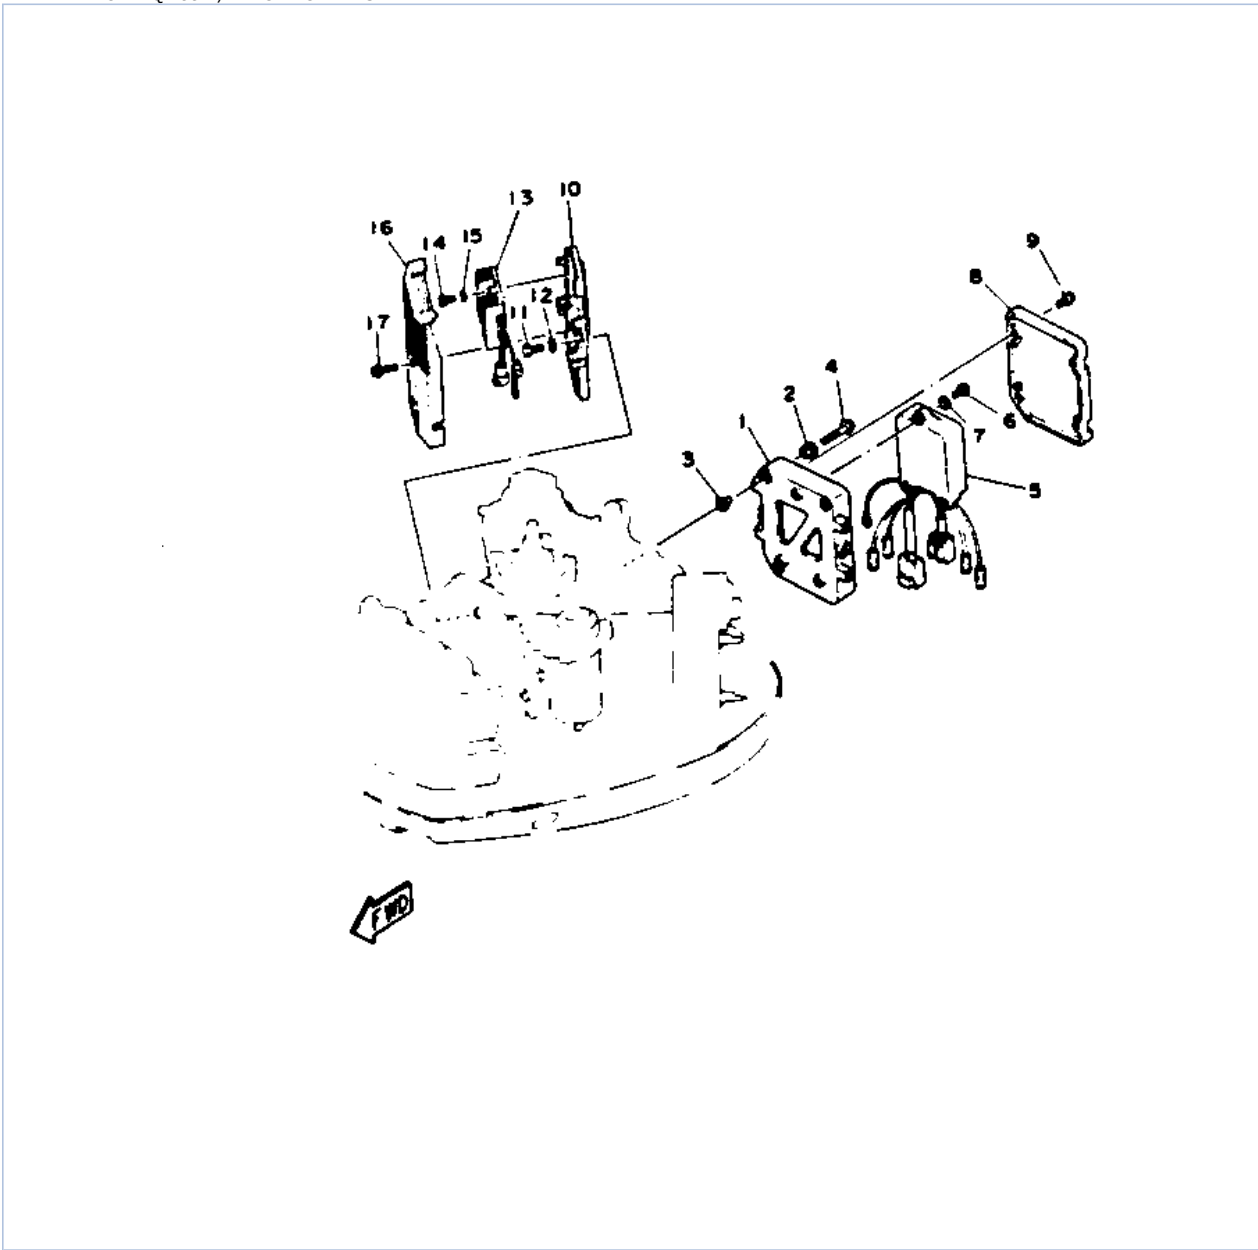

115TXRQ 1992 / ELECTRIC PARTS 1

©2014 Yamaha Motor Corporation, U.S.A. All rights reserved.

Part List

115TXRQ 1992 / ELECTRIC PARTS 1

REF - NO	PART NUMBER	PART NAME	QUANTITY	REMARKS
1	6N7-85542-00-EK	BRACKET	1	
2	6A0-82317-00-00	DAMPER, IGNITION COIL	3	
3	624-42542-00-00	PIPE	3	
4	90119-06M59-00	BOLT, WITH WASHER	3	
5	6N7-85540-00-00	C.D.I. UNIT ASSEMBLY	1	
6	98580-06020-00	SCREW, PAN HEAD	3	
7	92990-06600-00	WASHER, PLATE	3	
8	6N7-85537-00-00	COVER	1	
9	90159-06M11-00	SCREW, WITH WASHER	4	
10	6N7-81948-00-94	BRACKET	1	
11	97313-06016-00	BOLT, HEXAGON	3	
12	92990-06600-00	WASHER, PLATE	3	
13	6R3-81960-00-00	RECTIFIER & REGULATOR ASSY	1	
14	97313-06025-00	BOLT	2	
15	92990-06600-00	WASHER, PLATE	2	
16	6R3-81942-00-00	COVER	1	
17	90159-06M08-00	SCREW, WITH WASHER	4	

Part Notes

115TXRQ 1992 / ELECTRIC PARTS 1

PART NUMBER		NOTE TEXT
92990-06600-00		OEM: This part number is among the Top 100 Most Popular Marine Maintenance Parts as of March 2014.
92990-06600-00		OEM: This part number is among the Top 100 Most Popular Marine Maintenance Parts as of March 2014.
92990-06600-00		OEM: This part number is among the Top 100 Most Popular Marine Maintenance Parts as of March 2014.

©2014 Yamaha Motor Corporation, U.S.A. All rights reserved.