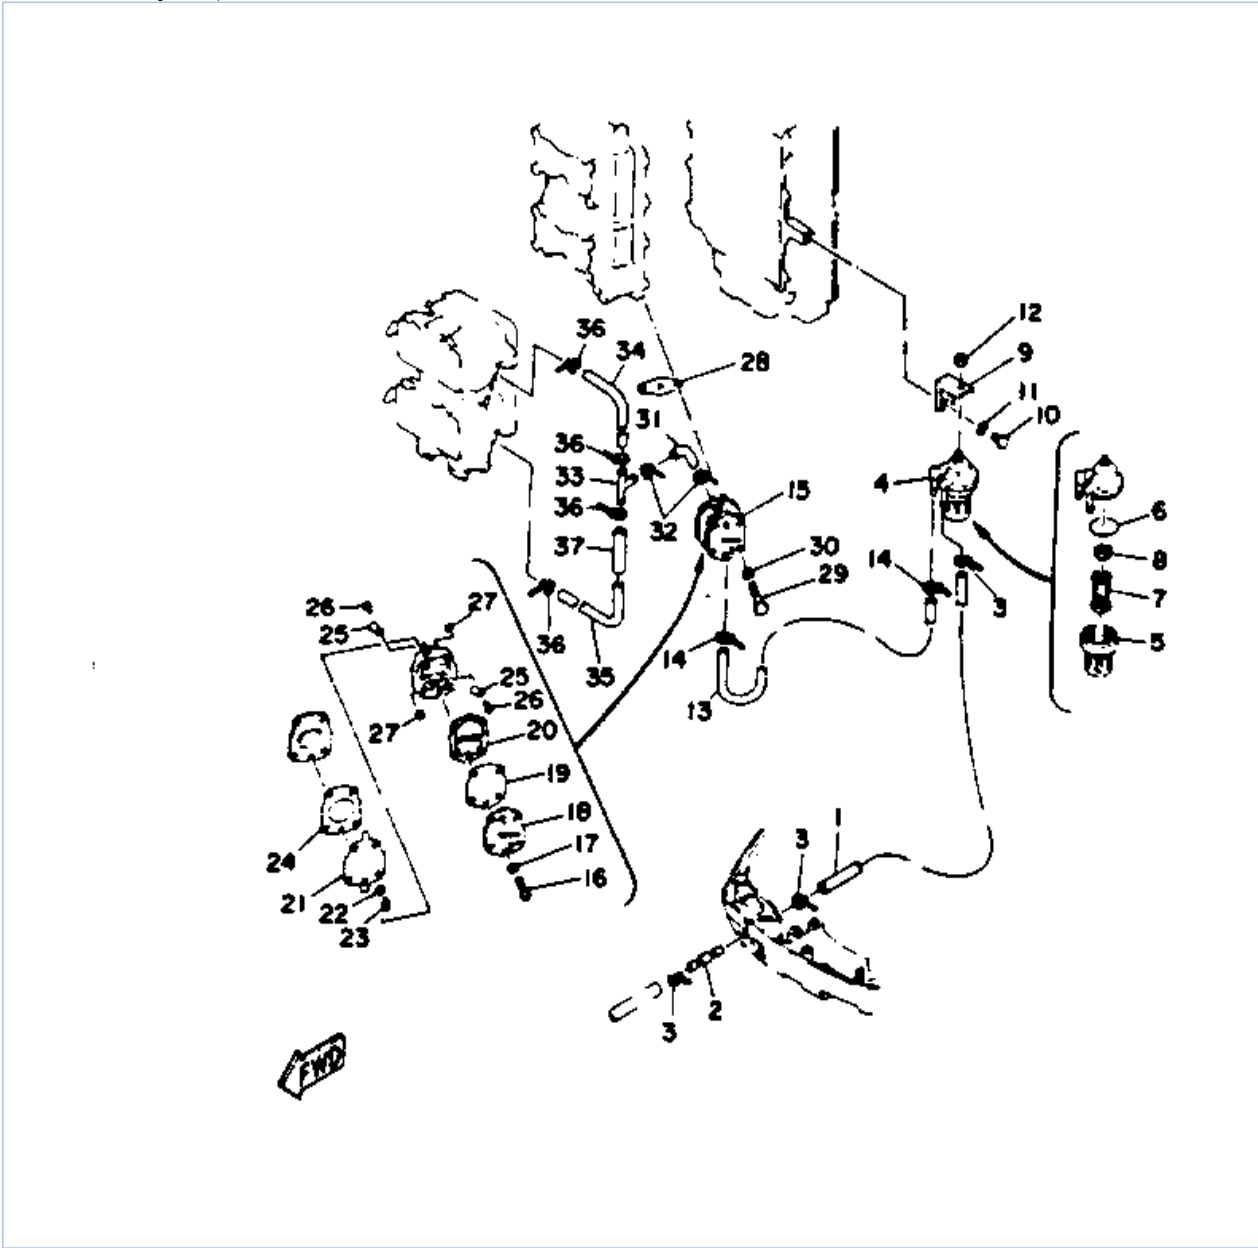

115TXRQ 1992 / FUEL SYSTEM

©2014 Yamaha Motor Corporation, U.S.A. All rights reserved.

Part List

115TXRQ 1992 / FUEL SYSTEM

REF - NO	PART NUMBER	PART NAME	QUANTITY	REMARKS
1	6N7-24313-00-00	PIPE 3	1	
2	6R3-24377-00-00	PIPE, JOINT 2	1	
3	90465-11M10-00	CLAMP	3	
4	6E5-24560-00-00	FILTER ASSY	1	
5	655-24521-01-00	.CUP, FILTER	1	
6	93210-37M25-00	.O-RING	1	
7	6F5-24563-00-00	.ELEMENT, FILTER	1	
8	655-24564-00-00	.GASKET	1	
9	6E5-24566-00-00	BRACKET, FILTER	1	
10	97313-06014-00	BOLT, HEXAGON	1	
11	92995-06100-00	WASHER, SPRING	1	
12	95380-08600-00	NUT	1	
13	6E5-24314-01-00	PIPE 4	1	
14	90465-11M10-00	CLAMP	2	
15	6E5-24410-03-00	FUEL PUMP ASSY	1	
16	98580-05035-00	.SCREW, PAN HEAD	3	
17	92990-05600-00	.WASHER, PLATE	3	
18	6E5-24413-00-00	.BODY 2	1	
19	6E5-24471-00-00	.DIAPHRAGM	1	
20	6E5-24435-00-00	.GASKET, BODY 2	1	
21	6E5-24411-00-00	.DIAPHRAGM	1	
22	648-24424-00-00	.SEAT, SPRING	1	
23	6E5-24423-00-00	.SPRING, DIAPHRAGM	1	
24	6E5-24434-02-00	.GASKET, BODY	1	
25	6A0-24421-01-00	.VALVE, CHECK	4	
26	6A0-14325-00-00	.SCREW, PAN HEAD	4	
27	95380-03600-00	.NUT	4	
28	650-24431-A0-00	GASKET, FUEL PUMP 1	1	
29	97395-06050-00	BOLT	2	
30	92990-06600-00	WASHER, PLATE	2	
31	6G5-24316-10-00	PIPE 6	1	
32	90465-11M10-00	CLAMP	2	
33	6E5-24376-10-00	PIPE, JOINT 1	1	
34	6G5-24318-10-00	PIPE, OVERFLOW	1	
35	6G5-24319-10-00	PIPE, OIL	1	
36	90465-11M10-00	CLAMP	4	
37	90446-15M07-00	HOSE (L60)	1	

Part Notes

115TXRQ 1992 / FUEL SYSTEM

PART NUMBER	NOTE TEXT
6E5-24410-03-00	OEM: This part number is among the Top 100 Most Popular Marine Maintenance Parts as of March 2014.
650-24431-A0-00	OEM: This part number is among the Top 100 Most Popular Marine Maintenance Parts as of March 2014.
92990-06600-00	OEM: This part number is among the Top 100 Most Popular Marine Maintenance Parts as of March 2014.

©2014 Yamaha Motor Corporation, U.S.A. All rights reserved.