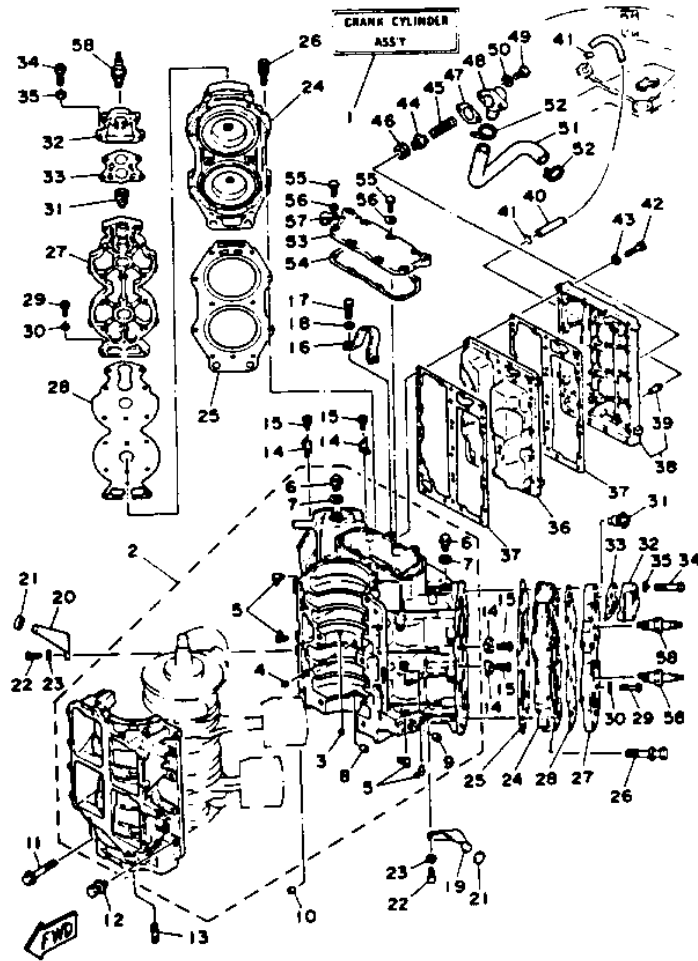

115TXRQ 1992 / CYLINDER CRANKCASE

©2014 Yamaha Motor Corporation, U.S.A. All rights reserved.

Part List

115TXRQ 1992 / CYLINDER CRANKCASE

REF - NO	PART NUMBER	PART NAME	QUANTITY	REMARKS
1	6N7-W0090-10-EK	CRANK-CYLINDER ASSEMBLY.	1	UR 130 MODEL
1	6N6-W0090-10-EK	CRANK CYLINDER. ASS"Y (REF. #2~56 & GRIDS A8-9, REF. #1)	1	UR 115 MODEL
2	6N6-15100-00-94	CRANKCASE ASSEMBLY	1	UR 115 MODEL
2	6N7-15100-00-94	CRANKCASE ASSEMBLY	1	UR 130 MODEL
3	624-11379-00-00	.VALVE, CHECK	1	
4	663-11518-01-00	.LOCK BEARING	1	
5	6E5-11372-00-00	.NIPPLE, HOSE	4	
6	90340-14M00-00	.PLUG, STRAIGHT SCREW	2	
7	90430-14115-00	.GASKET	2	
8	90384-06M07-00	.BUSH, BIMETAL FORMED	1	
9	90384-14M09-00	.BUSH, BIMETAL FORMED	1	
10	93608-12063-00	PIN, DOWEL	2	
11	90105-10M20-00	BOLT, FLANGE	6	
12	90119-08M23-00	BOLT, W/WASHER	8	
13	90116-08M45-00	BOLT, STUD	2	
14	6E5-11325-00-00	ANODE	4	
15	98680-04016-00	SCREW OVAL HEAD	4	
16	6E5-11119-00-00	HANGER, ENGINE	1	
17	97313-08020-00	BOLT, HEXAGON	2	
18	92990-08100-00	WASHER, SPRING	2	
19	6E5-42761-00-94	STOPPER	1	
20	6E5-42762-00-94	STOPPER	1	
21	663-44533-00-00	DAMPER, UPPER MOUNT RUBBER	2	
22	97313-06020-00	BOLT, HEXAGON	4	
23	92990-06600-00	WASHER, PLATE	4	
24	6L1-11111-00-94	HEAD, CYLINDER 1	2	UR 130 MODEL
24	6E5-11111-10-94	HEAD, CYLINDER 1	2	UR 115 MODEL
25	6E5-11181-A0-00	GASKET, CYLINDER HEAD 1	2	
26	90119-08M21-00	BOLT, WITH WASHER	20	
27	6E5-11191-01-9M	COVER, CYLINDER HEAD 1	2	
28	6E5-11193-A0-00	.GASKET, HEAD COVER 1	2	
29	97313-06030-00	BOLT	24	
30	92990-06600-00	WASHER, PLATE	24	
31	6E5-12411-20-00	THERMOSTAT	2	
32	6G5-12413-00-9M	COVER, THERMOSTAT	2	
33	688-12414-A1-00	.GASKET, COVER	2	
34	97313-06040-00	BOLT, HEXAGON	8	
35	92990-06600-00	WASHER, PLATE	8	
36	6E5-41111-00-9M	INNER COVER, EXHAUST	1	UR 115 MODEL
36	6L1-41111-00-9M	INNER COVER, EXHAUST	1	UR 130 MODEL
37	6E5-41112-A0-00	GASKET, EXHAUST INNER COVER	2	
38	6N7-41113-00-9M	OUTER COVER, EXHAUST	1	
39	652-24461-00-00	.PIPE, JOINT 4	1	
40	6E5-24312-00-00	PIPE 2	1	
41	90467-08004-00	CLIP	2	
42	97013-06035-00	BOLT	23	
43	92990-06600-00	WASHER, PLATE	23	
44	6G5-12416-00-00	VALVE, PRESSURE CONTROL	1	
45	90501-16M11-00	SPRING, COMPRESSION	1	
46	90480-20M05-00	GROMMET	1	