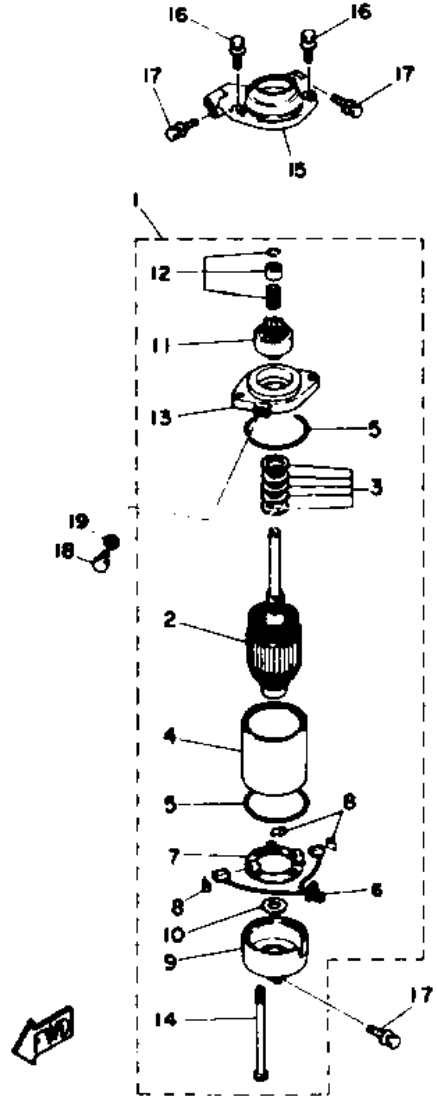

115TXRQ 1992 / ELECTRIC MOTOR

©2014 Yamaha Motor Corporation, U.S.A. All rights reserved.

Part List

115TXRQ 1992 / ELECTRIC MOTOR

REF - NO	PART NUMBER	PART NAME	QUANTITY	REMARKS
1	6E5-81800-12-00	STARTER MOTOR ASSY	1	
2	6E5-81850-11-00	.ARMATURE ASSY	1	
3	6E5-81809-10-00	.WASHER KIT	1	
4	6E5-81810-10-00	.STATOR ASSY	1	
5	6E5-81847-10-00	.O-RING	2	
6	6E5-81801-10-00	.BRUSH SET	1	
7	6E5-81840-10-00	.BRUSH HOLDER ASSY	1	
8	6E5-81813-10-00	.SPRING, BRUSH	3	
9	6E5-81820-11-00	.REAR BRACKET ASSY	1	
10	6E5-81824-00-00	.WASHER 2	1	
11	6E5-81807-11-00	.GEAR ASSY, STARTING MOTOR	1	
12	61H-81857-00-00	.RETAINER	1	
13	6E5-81830-10-00	.FRONT BRACKET ASSY	1	
14	6E5-81826-10-00	.BOLT	2	
15	6R3-81822-00-94	BRACKET, STARTING MOTOR	1	
16	90119-08M76-00	BOLT, WITH WASHER	2	
17	90119-08M77-00	BOLT, WITH WASHER	3	
18	97395-08016-00	BOLT	1	
19	92990-08600-00	..WASHER, PLATE	1