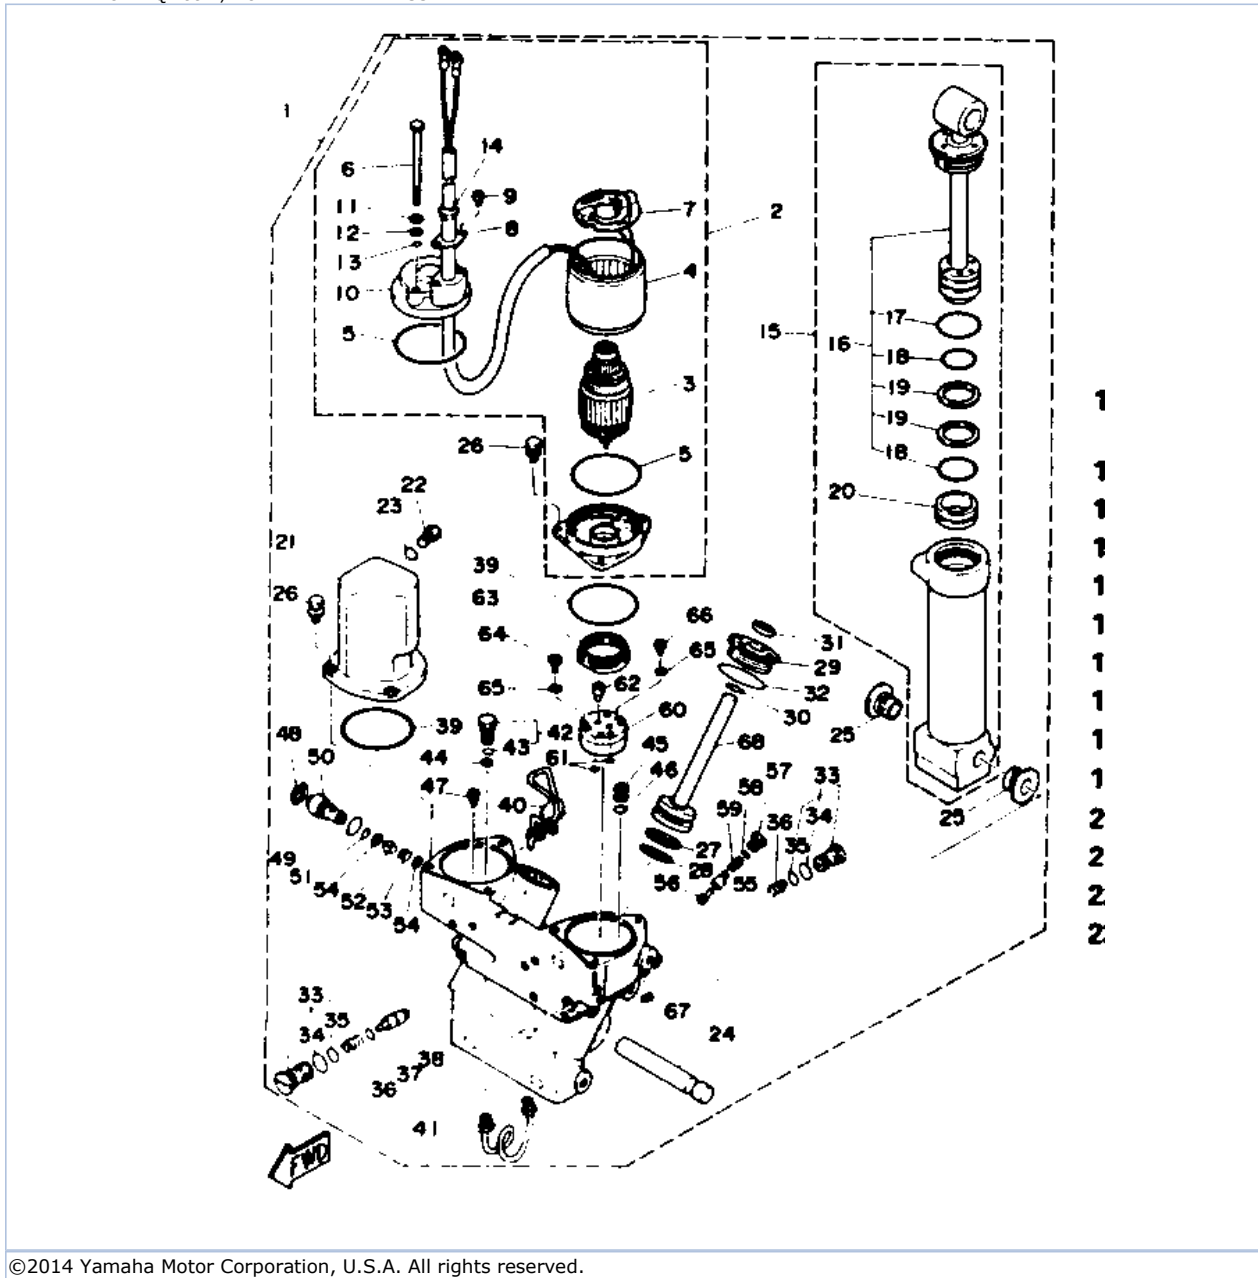

115TXRQ 1992 / POWER TRIM TILT ASSEMBLY 1

Part List

115TXRQ 1992 / POWER TRIM TILT ASSEMBLY 1

REF - NO	PART NUMBER	PART NAME	QUANTITY	REMARKS
1	6G5-43800-05-EK	PWR.TRIM&TILT ASSEMBLY	1	
2	6G5-43880-02-00	.MOTOR ASSEMBLY	1	
3	6G5-43805-01-00	..ARMATURE ASSEMBLY	1	
4	6G5-43804-00-00	..STATOR ASSY	1	
5	6G5-43865-00-00	..O-RING	2	
6	6G5-43887-00-00	..BOLT, THROUGH	2	
7	6G5-43806-00-00	..BRUSH, HOLDER ASSY	1	
8	6G5-43899-00-00	..PLATE, STOPPER	1	
9	6G5-43886-00-00	..BOLT	2	
10	6G5-43884-00-00	..FRAME, COMMUTATOR END	1	
11	6G5-43893-00-00	..WASHER	2	
12	6G5-43889-10-00	..PLATE SEAT	2	
13	6G5-43867-00-00	..O-RING	2	
14	6G5-43885-00-00	..GROMMET	1	
15	6G5-4380E-01-00	.TILT CYLINDER ASSEMBLY	1	
16	6G5-43810-00-00	..PISTON SUB ASSEMBLY	1	
17	6E5-43861-00-00	..O-RING	1	
18	6G5-43862-00-00	..O-RING	2	
19	6E5-43872-00-00	..RING, BACK UP	2	
20	6E5-43814-02-00	..PISTON, FREE	1	
21	6G5-43828-00-00	.BODY, RESERVOIR	1	
22	6E5-43829-00-00	.PLUG, RESERVOIR	1	
23	6E5-43863-00-00	.O-RING	1	
24	6G5-43818-00-00	.PIN, LOWER SHOCK MOUNT	1	
25	90386-18M14-00	.BUSH	2	
26	90119-06M42-00	.BOLT, WITH WASHER	6	
27	6G5-43874-00-00	.RING, BACK UP	2	
28	6G5-43864-00-00	.O-RING	2	
29	6G5-43821-01-00	.SCREW, TRIM CYLINDER END (6G5-43821-00-00)	2	
30	6E5-43865-00-00	.O-RING	2	
31	6E5-43822-01-00	.SEAL, TRIM DUST	2	
32	6G5-43861-00-00	.O-RING	2	
33	6G5-43802-01-00	.VALVE SUB ASSY	2	
34	6E5-43866-00-00	..O-RING	1	
35	6E5-43867-00-00	..O-RING	1	
36	6G5-43894-00-00	.SPRING, SHUTTLE RETURN	2	
37	6E5-43868-00-00	.O-RING	1	
38	6G5-43841-00-00	.PISTON, SHUTTLE	1	
39	6E5-43869-00-00	.O-RING	2	
40	6G5-43835-00-00	.PIPE	1	
41	6G5-43833-00-00	.PIPE	1	
42	6G5-43809-01-00	.SEAT, VALVE COMP 2	1	
43	6E5-43896-00-00	..O-RING	1	
44	6G5-43816-00-00	.FILTER 1	1	
45	6G5-43808-02-00	.SEAT VALVE COMP 1	1	
46	6E5-43883-00-00	.O-RING	1	
47	6G5-43803-00-00	.CASE VALVE COMP	1	
48	6H1-43875-00-00	.RING, SNAP	1	
49	93210-18M75-00	.O-RING	1	
50	6G5-43845-00-00	.SCREW, MANUAL RELEASE	1	
51	93210-10M74-00	.O-RING	1	
52	6E5-4382A-00-00	.ADAPTER 1	1	
53	6E5-43854-01-00	.SPRING, MANUAL RELEASE	1