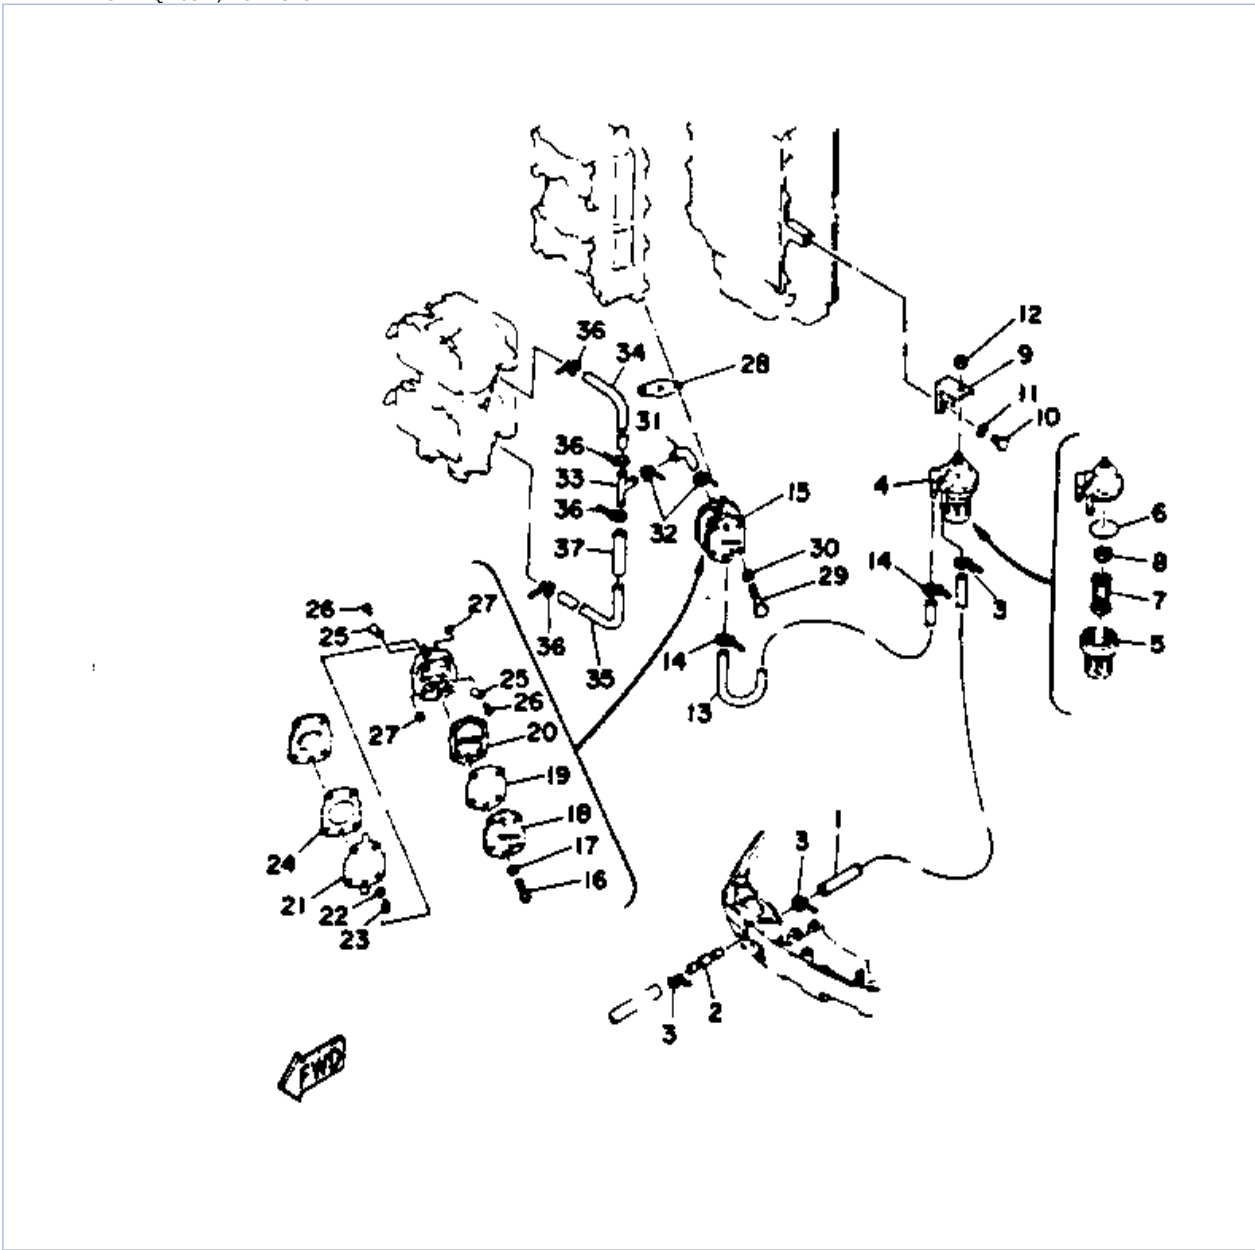

115TXRQ 1992 / FUEL SYSTEM

©2014 Yamaha Motor Corporation, U.S.A. All rights reserved.

Part List

115TXRQ 1992 / FUEL SYSTEM

REF - NO	PART NUMBER	PART NAME	QUANTITY	REMARKS
1	6N7-24313-00-00	PIPE 3	1	
2	6R3-24377-00-00	PIPE, JOINT 2	1	
3	90465-11M10-00	CLAMP	3	
4	6E5-24560-00-00	FILTER ASSY	1	
5	655-24521-01-00	.CUP, FILTER	1	
6	93210-37M25-00	.O-RING	1	
7	6F5-24563-00-00	.ELEMENT, FILTER	1	
8	655-24564-00-00	.GASKET	1	
9	6E5-24566-00-00	BRACKET, FILTER	1	
10	97313-06014-00	BOLT, HEXAGON	1	
11	92995-06100-00	WASHER, SPRING	1	
12	95380-08600-00	NUT	1	
13	6E5-24314-01-00	PIPE 4	1	
14	90465-11M10-00	CLAMP	2	
15	6E5-24410-03-00	FUEL PUMP ASSY	1	
16	98580-05035-00	.SCREW, PAN HEAD	3	
17	92990-05600-00	.WASHER, PLATE	3	
18	6E5-24413-00-00	.BODY 2	1	
19	6E5-24471-00-00	.DIAPHRAGM	1	
20	6E5-24435-00-00	.GASKET, BODY 2	1	
21	6E5-24411-00-00	.DIAPHRAGM	1	
22	648-24424-00-00	.SEAT, SPRING	1	
23	6E5-24423-00-00	.SPRING, DIAPHRAGM	1	
24	6E5-24434-02-00	.GASKET, BODY	1	
25	6A0-24421-01-00	.VALVE, CHECK	4	
26	6A0-14325-00-00	.SCREW, PAN HEAD	4	
27	95380-03600-00	.NUT	4	
28	650-24431-A0-00	GASKET, FUEL PUMP 1	1	
29	97395-06050-00	BOLT	2	
30	92990-06600-00	WASHER, PLATE	2	
31	6G5-24316-10-00	PIPE 6	1	
32	90465-11M10-00	CLAMP	2	
33	6E5-24376-10-00	PIPE, JOINT 1	1	
34	6G5-24318-10-00	PIPE, OVERFLOW	1	
35	6G5-24319-10-00	PIPE, OIL	1	
36	90465-11M10-00	CLAMP	4	
37	90446-15M07-00	HOSE (L60)	1	

Part Notes

115TXRQ 1992 / FUEL SYSTEM

PART NUMBER	NOTE TEXT
6E5-24410-03-00	OEM: This part number is among the Top 100 Most Popular Marine Maintenance Parts as of March 2014.
650-24431-A0-00	OEM: This part number is among the Top 100 Most Popular Marine Maintenance Parts as of March 2014.
92990-06600-00	OEM: This part number is among the Top 100 Most Popular Marine Maintenance Parts as of March 2014.

©2014 Yamaha Motor Corporation, U.S.A. All rights reserved.