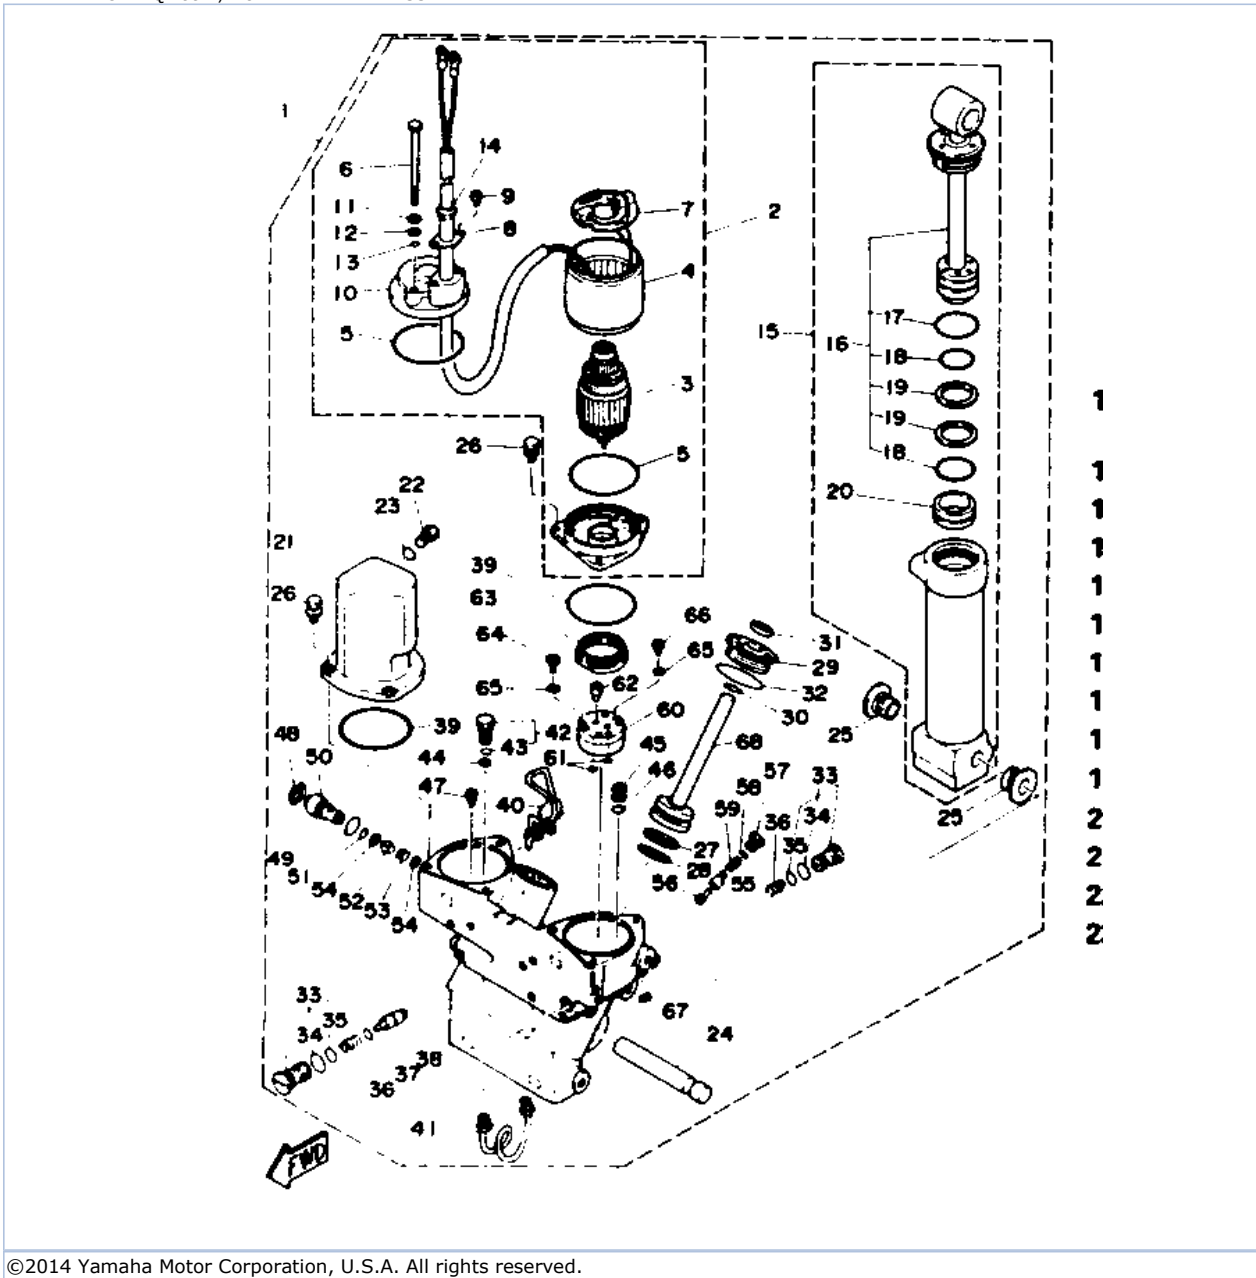

115TXRQ 1992 / POWER TRIM TILT ASSEMBLY 1

Part List

115TXRQ 1992 / POWER TRIM TILT ASSEMBLY 1

REF - NO	PART NUMBER	PART NAME	QUANTITY	REMARKS
1	6G5-43800-05-EK	PWR.TRIM&TILT ASSEMBLY	1	
2	6G5-43880-02-00	.MOTOR ASSEMBLY	1	
3	6G5-43805-01-00	..ARMATURE ASSEMBLY	1	
4	6G5-43804-00-00	..STATOR ASSY	1	
5	6G5-43865-00-00	..O-RING	2	
6	6G5-43887-00-00	..BOLT, THROUGH	2	
7	6G5-43806-00-00	..BRUSH, HOLDER ASSY	1	
8	6G5-43899-00-00	..PLATE, STOPPER	1	
9	6G5-43886-00-00	..BOLT	2	
10	6G5-43884-00-00	..FRAME, COMMUTATOR END	1	
11	6G5-43893-00-00	..WASHER	2	
12	6G5-43889-10-00	..PLATE SEAT	2	
13	6G5-43867-00-00	..O-RING	2	
14	6G5-43885-00-00	..GROMMET	1	
15	6G5-4380E-01-00	.TILT CYLINDER ASSEMBLY	1	
16	6G5-43810-00-00	..PISTON SUB ASSEMBLY	1	
17	6E5-43861-00-00	..O-RING	1	
18	6G5-43862-00-00	..O-RING	2	
19	6E5-43872-00-00	..RING, BACK UP	2	
20	6E5-43814-02-00	..PISTON, FREE	1	
21	6G5-43828-00-00	.BODY, RESERVOIR	1	
22	6E5-43829-00-00	.PLUG, RESERVOIR	1	
23	6E5-43863-00-00	.O-RING	1	
24	6G5-43818-00-00	.PIN, LOWER SHOCK MOUNT	1	
25	90386-18M14-00	.BUSH	2	
26	90119-06M42-00	.BOLT, WITH WASHER	6	
27	6G5-43874-00-00	.RING, BACK UP	2	
28	6G5-43864-00-00	.O-RING	2	
29	6G5-43821-01-00	.SCREW, TRIM CYLINDER END (6G5-43821-00-00)	2	
30	6E5-43865-00-00	.O-RING	2	
31	6E5-43822-01-00	.SEAL, TRIM DUST	2	
32	6G5-43861-00-00	.O-RING	2	
33	6G5-43802-01-00	.VALVE SUB ASSY	2	
34	6E5-43866-00-00	..O-RING	1	
35	6E5-43867-00-00	..O-RING	1	
36	6G5-43894-00-00	.SPRING, SHUTTLE RETURN	2	
37	6E5-43868-00-00	.O-RING	1	
38	6G5-43841-00-00	.PISTON, SHUTTLE	1	
39	6E5-43869-00-00	.O-RING	2	
40	6G5-43835-00-00	.PIPE	1	
41	6G5-43833-00-00	.PIPE	1	
42	6G5-43809-01-00	.SEAT, VALVE COMP 2	1	
43	6E5-43896-00-00	..O-RING	1	
44	6G5-43816-00-00	.FILTER 1	1	
45	6G5-43808-02-00	.SEAT VALVE COMP 1	1	
46	6E5-43883-00-00	.O-RING	1	
47	6G5-43803-00-00	.CASE VALVE COMP	1	
48	6H1-43875-00-00	.RING, SNAP	1	
49	93210-18M75-00	.O-RING	1	
50	6G5-43845-00-00	.SCREW, MANUAL RELEASE	1	
51	93210-10M74-00	.O-RING	1	
52	6E5-4382A-00-00	.ADAPTER 1	1	
53	6E5-43854-01-00	.SPRING, MANUAL RELEASE	1