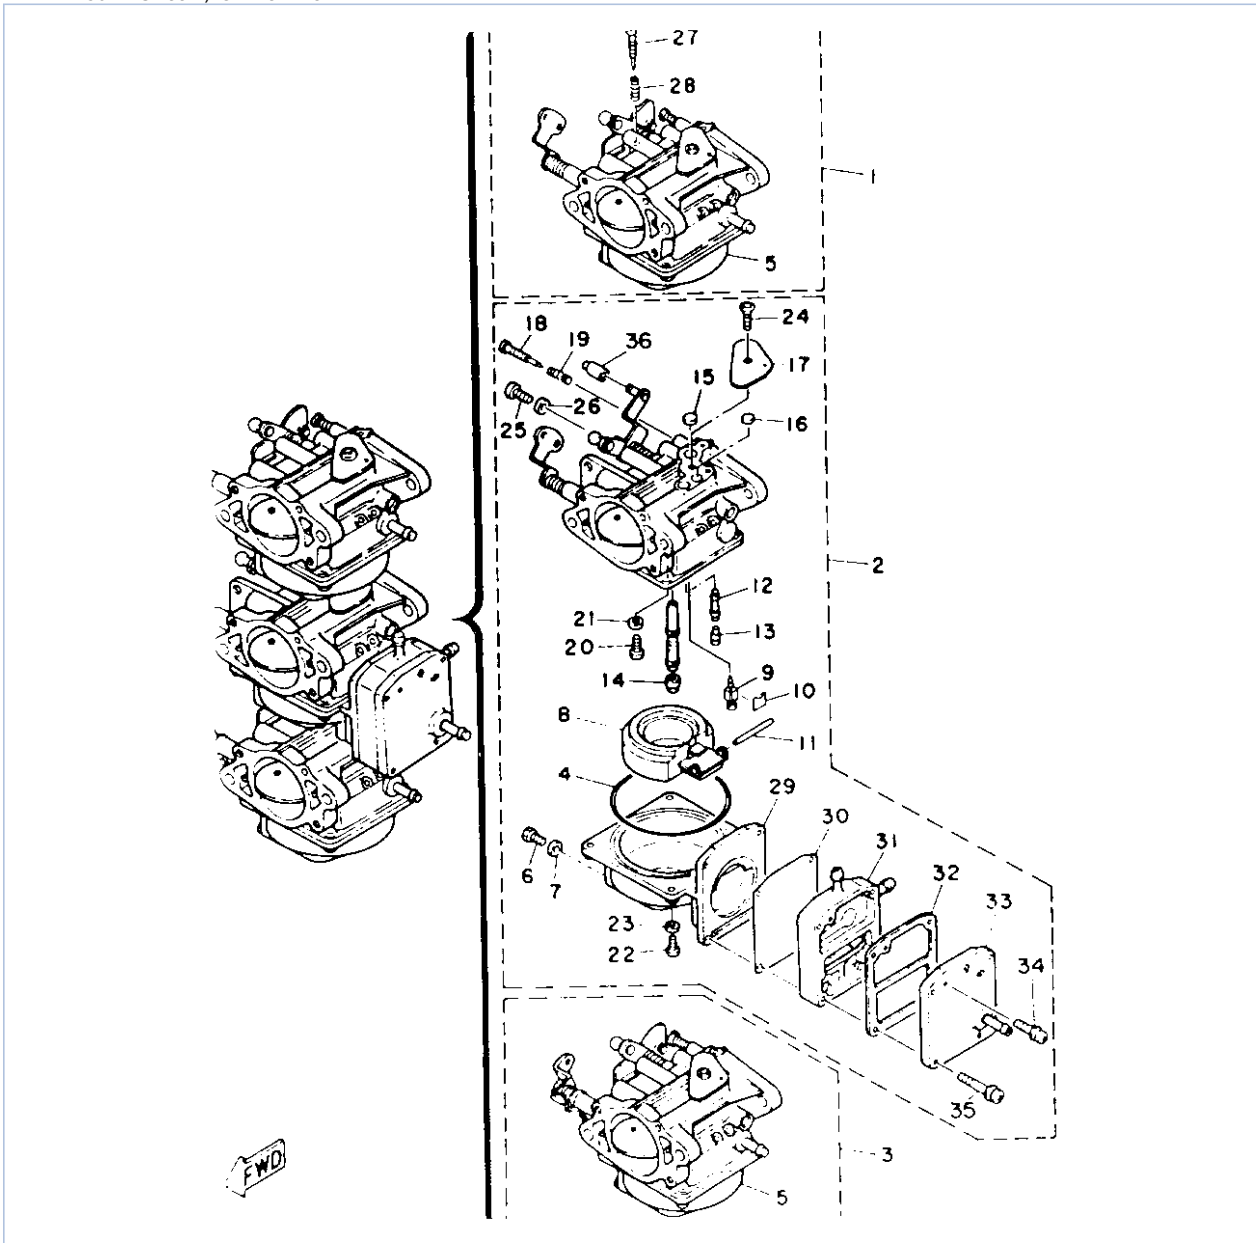

30ELHS 1994 / CARBURETOR

©2014 Yamaha Motor Corporation, U.S.A. All rights reserved.

Part List

30ELHS 1994 / CARBURETOR

REF - NO	PART NUMBER	PART NAME	QUANTITY	REMARKS
1	6J8-14301-11-00	CARBURETOR ASSY 1	1	UPPER
2	6J8-14302-01-00	CARBURETOR ASSY 2	1	CENTER
3	6J8-14303-01-00	CARBURETOR ASSY 3	1	LOWER
4	6J8-14984-00-00	.GASKET, FLOAT CHAMBER	3	
5	6J8-14980-00-00	.BODY, FLOAT CHAMBER	2	
6	6E5-14383-01-00	.SCREW, DRAIN	3	
7	6J8-14995-00-00	.GASKET	3	
8	6J8-14985-00-00	.FLOAT	3	
9	6E5-14546-00-00	.VALVE, NEEDLE	3	
10	6J8-14159-00-00	.CLIP	3	
11	6J8-14548-00-00	.PIN, FLOAT ARM	3	
12	6J8-1492F-25-00	.JET, AIR SLOW (#50)	3	
13	6J8-14966-00-00	.PLUG	3	
14	6J8-1492E-51-00	.JET, MAIN (#102)	3	
15	6J8-14126-00-00	.PLUG	3	
16	6J8-14118-00-00	.PLUG	3	
17	6J8-14527-01-00	.PLATE	3	
18	6J8-14923-00-00	.SCREW, PILOT	3	
19	6J8-14555-00-00	.SPRING	3	
20	98580-04010-00	.SCREW, PAN HEAD	3	
21	92901-04100-00	.WASHER, SPRING	3	
22	(97880-04012-00)	SCREW, PAN HEAD	12	
23	92901-04100-00	.WASHER, SPRING	12	
24	98780-05008-00	.SCREW, FLAT HEAD	3	
25	6J8-14592-01-00	.SCREW	3	
26	92990-05600-00	.WASHER, PLATE	3	
27	6J8-14523-00-00	.SCREW, STOP	1	UPPER
28	6J8-14334-00-00	.SPRING, THROTTLE	1	UPPER
29	6J8-14981-00-00	.BODY, FLOAT CHAMBER	1	CENTER
30	6J8-24471-00-00	.DIAPHRAGM	1	
31	6J8-24415-00-00	.BODY 4	1	
32	6J8-24432-00-00	.GASKET, FUEL PUMP 2	1	
33	6J8-24452-00-00	.COVER	1	
34	97980-03122-00	.SCREW, WITH WASHER	1	
35	97980-04124-00	.SCREW, WITH WASHER	4	
36	6J8-14578-00-00	.COLLAR	1	CENTER