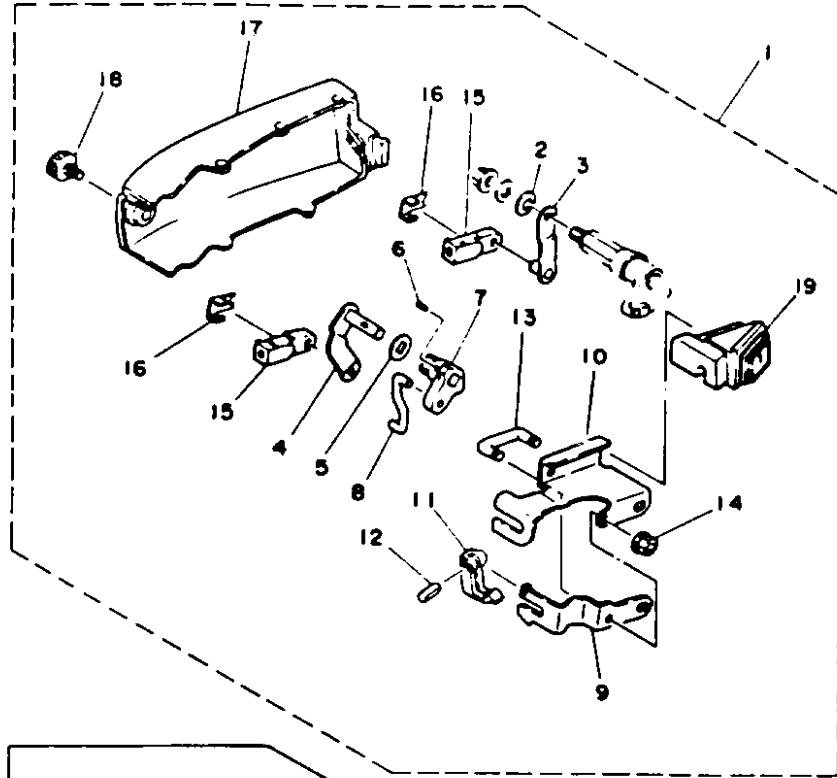

30ELHS 1994 / REMOTE CONTROL ATTACHMENT

©2014 Yamaha Motor Corporation, U.S.A. All rights reserved.

Part List

30ELHS 1994 / REMOTE CONTROL ATTACHMENT

REF - NO	PART NUMBER	PART NAME	QUANTITY	REMARKS
1	6J8-48501-02-EK	ATTACHMENT ASSEMBLY	1	
2	92990-08100-00	.WASHER, SPRING	1	
3	6J8-48534-00-00	.THROTTLE LEVER, CONTROL	1	
4	6J8-48544-01-00	.LEVER, SHIFTCONTROL	1	
5	6J8-44177-00-00	.WASHER	1	
6	91690-30316-00	.PIN, SPRING	1	
7	6J8-44173-02-00	.LEVER, SHIFT CONTROL	1	
8	6J8-42169-01-00	.JOINT	1	
9	6J8-48531-00-00	.BRACKET, REMOTE CONTROL 1	1	
10	6J8-48532-00-00	.BRACKET, REMOTE CONTROL 2	1	
11	682-48538-50-00	.CLAMP, CABLE 1	1	
12	91690-30012-00	.PIN, SPRING	1	
13	90109-06M29-00	.BOLT	1	
14	90179-06M24-00	.NUT	2	
15	6G8-26363-00-00	.END, WIRE 1	2	
16	6G8-26364-00-00	.END, CABLE	2	
17	6J8-42723-50-00	.COVER, BOTTOM	1	
18	6J8-42846-00-00	.SCREW	1	
19	6J8-42724-10-00	.GROMMET	1	
20	6J8-48511-51-EK	HOOK STEERING	1	STEERING GUIDE
21	6G8-48511-00-00	HOOK STEERING	1	ROPE TYPE
22	97395-06016-00	BOLT, HEX	2	
23	92990-06600-00	WASHER, PLATE	2	
24	6G8-48511-10-00	HOOK, STEERING	1	BALL POST TYPE
25	97395-06016-00	BOLT, HEX	2	
26	92990-06600-00	WASHER, PLATE	2	

Part Notes

30ELHS 1994 / REMOTE CONTROL ATTACHMENT

PART NUMBER		NOTE TEXT
92990-06600-00		OEM: This part number is among the Top 100 Most Popular Marine Maintenance Parts as of March 2014.
92990-06600-00		OEM: This part number is among the Top 100 Most Popular Marine Maintenance Parts as of March 2014.

©2014 Yamaha Motor Corporation, U.S.A. All rights reserved.