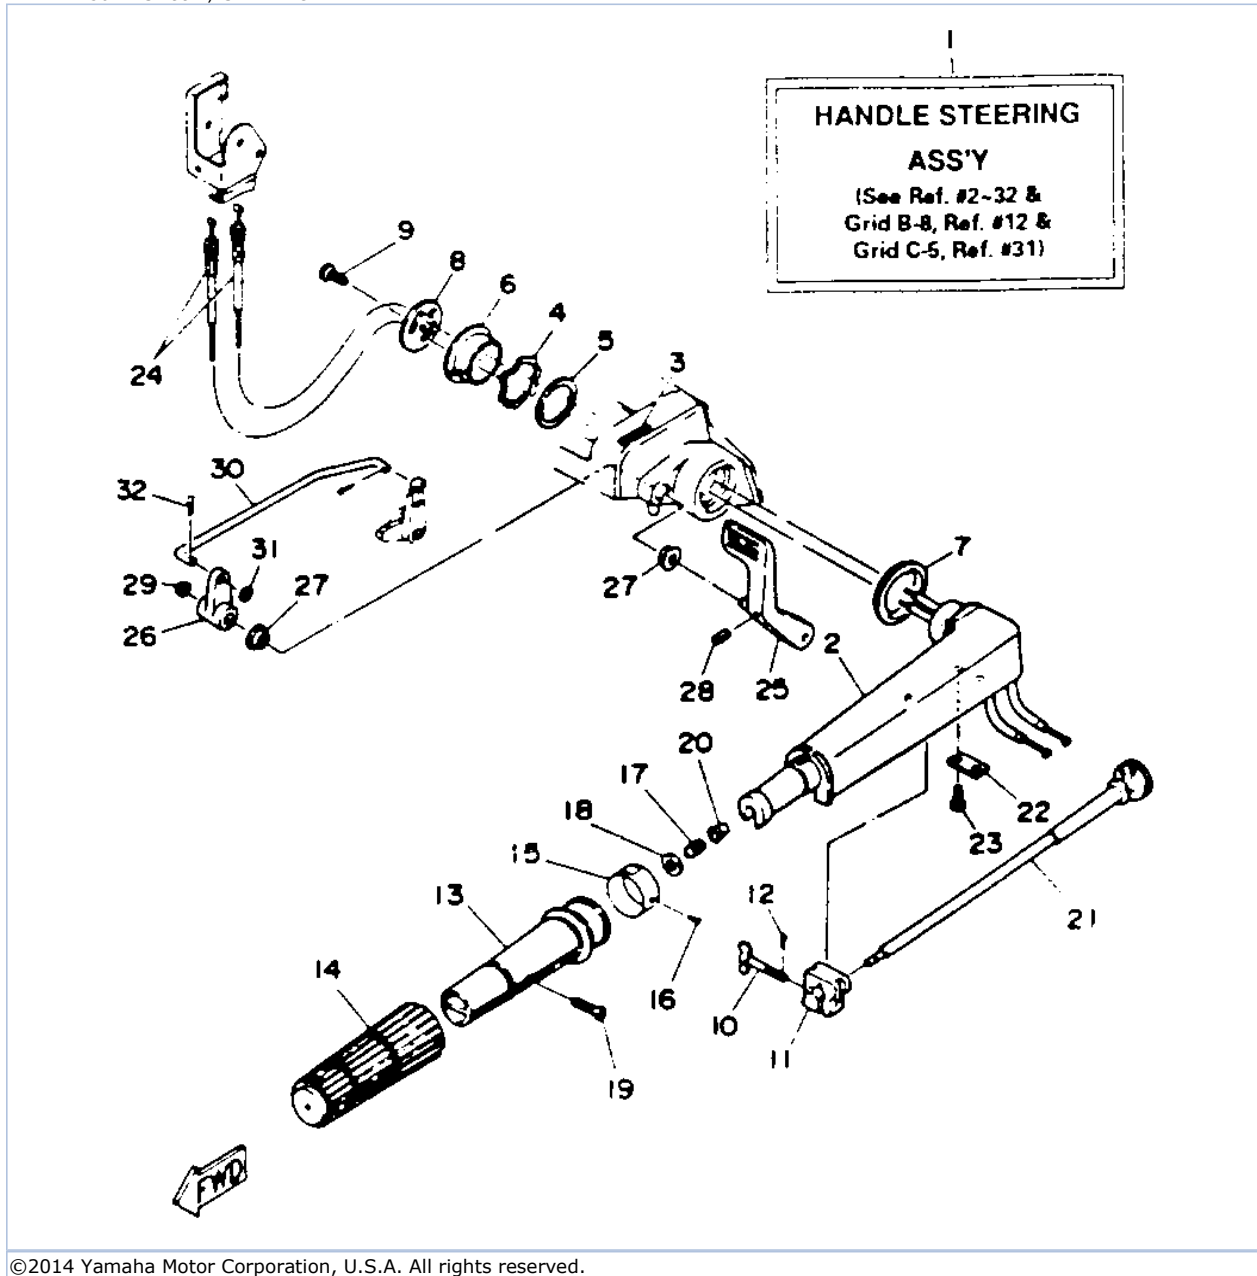

30ELHS 1994 / STEERING

©2014 Yamaha Motor Corporation, U.S.A. All rights reserved.

Part List

30ELHS 1994 / STEERING

REF - NO	PART NUMBER	PART NAME	QUANTITY	REMARKS
1	6J8-W0084-00-EK	TILLER HANDLE ASSEMBLY	1	
2	6G1-42111-03-EK	HANDLE, STEERING	1	
3	6E0-44191-11-00	INDICATOR, SHIFT	1	
4	90206-35M20-00	WASHER, WAVE	1	
5	90202-35M24-00	WASHER, PLATE	1	
6	90386-34M40-00	BUSH	1	
7	90386-43M62-00	BUSH	1	
8	6G1-42131-01-00	COVER, HANDLE STEERING	1	
9	97395-06016-00	BOLT, HEX	1	
10	6G1-42125-01-00	BOLT, FRICTION ADJUSTING	1	
11	6G1-42126-00-00	FRICTION, STEERING HANDLE GRIP	1	
12	91490-16010-00	PIN. COTTER	1	
13	664-42119-00-00	GRIP, STEERING HANDLE	1	
14	6G1-42177-00-00	RUBBER, HANDLE	1	
15	6J8-42137-00-00	INDICATOR, THROTTLE	1	
16	90269-02M09-00	RIVET	1	
17	90501-23215-00	SPRING, COMPRESSION	1	
18	92990-10600-00	WASHER, PLATE	1	
19	90149-05M13-00	SCREW	1	
20	90386-08032-00	BUSH	1	
21	6G1-42138-01-00	LEVER, THROTTLE	1	
22	6E0-42159-02-00	STAY	1	
23	97895-05012-00	SCREW, PAN HEAD	2	
24	6J8-26301-00-00	THROTTLE CABLE ASSY	2	
25	6J8-44111-00-EK	HANDLE, GEAR SHIFT	1	
26	6J8-44125-00-00	LEVER, SHIFT ROD	1	
27	682-44132-00-00	BUSHING	2	
28	91690-30318-00	PIN, SPRING	1	
29	90386-06M12-00	BUSH	1	
30	6J8-44124-00-00	LINK, SHIFT ROD	1	
31	92990-06200-00	WASHER, PLAIN	1	
32	91490-20015-00	PIN. COTTER	1	

Part Notes

30ELHS 1994 / STEERING

PART NUMBER	NOTE TEXT
92990-10600-00	OEM: This part number is among the Top 100 Most Popular Marine Maintenance Parts as of March 2014.

©2014 Yamaha Motor Corporation, U.S.A. All rights reserved.