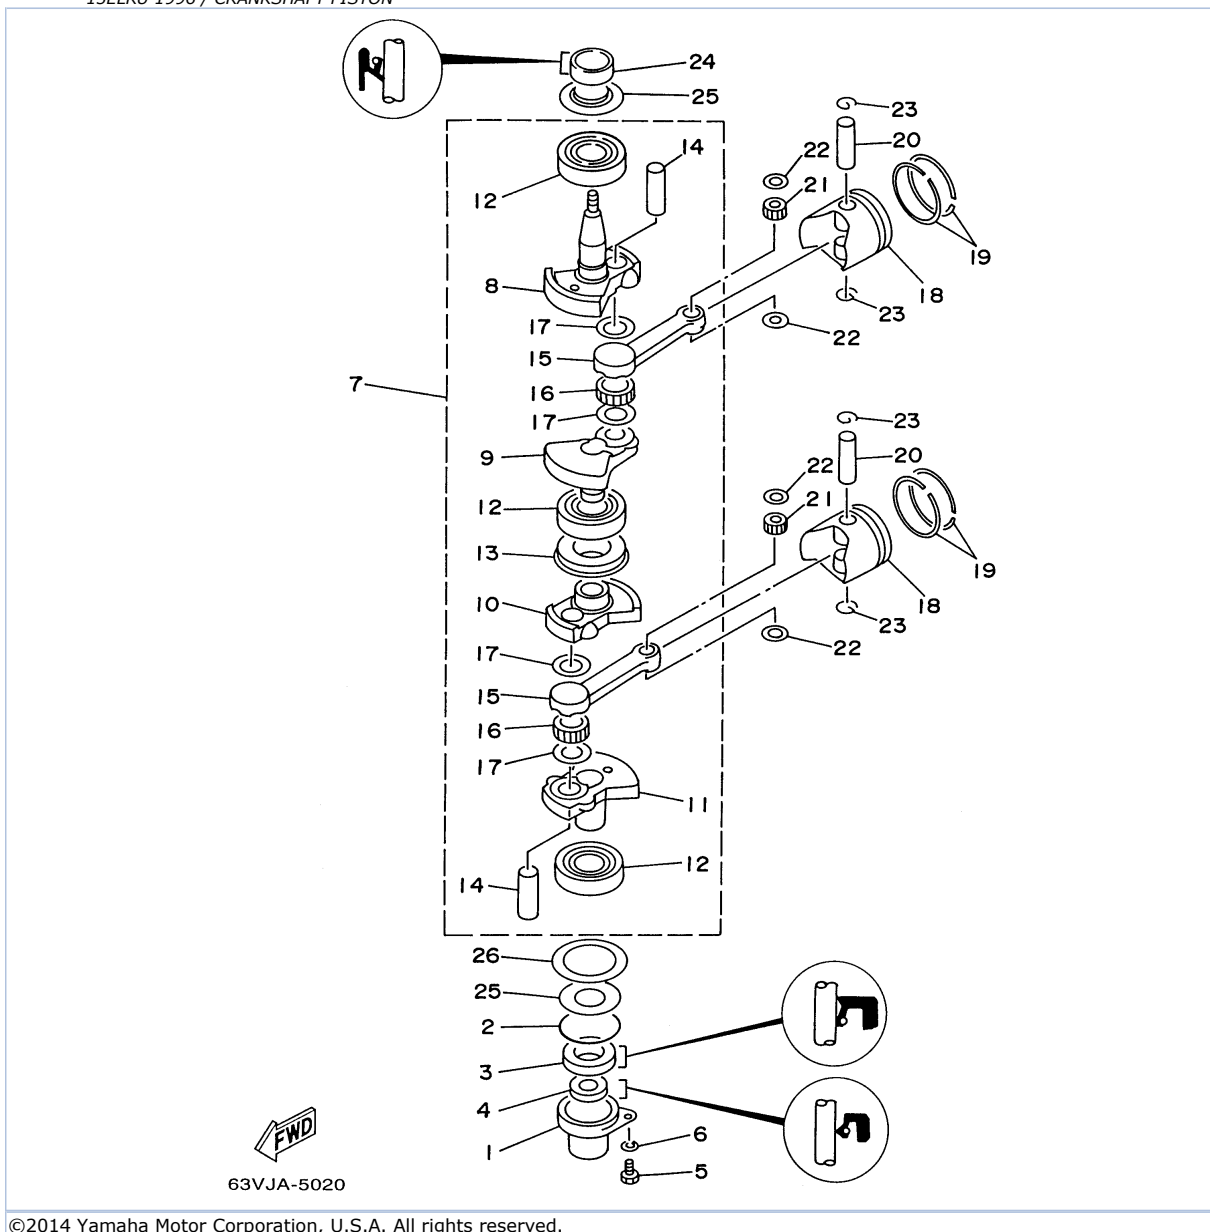

15ELRU 1996 / CRANKSHAFT PISTON

©2014 Yamaha Motor Corporation, U.S.A. All rights reserved.

Part List

15ELRU 1996 / CRANKSHAFT PISTON

REF - NO	PART NUMBER	PART NAME	QUANTITY	REMARKS
1	63V-15396-00-00	HOUSING, OIL SEAL	1	
2	93210-46M16-00	.O-RING	1	
3	93102-25M44-00	OIL SEAL	1	
4	93101-13M11-00	OIL SEAL	1	
5	97095-06016-00	BOLT	1	
6	92990-06600-00	WASHER, PLATE	1	
7	63V-11400-00-00	CRANKSHAFT ASSEMBLY	1	
8	63V-11412-00-00	.CRANK 1	1	
9	63V-11422-00-00	.CRANK 2	1	
10	63V-11432-00-00	.CRANK 3	1	
11	63V-11442-00-00	.CRANK 4	1	
12	93306-205U7-00	.BEARING	3	
13	63V-11515-00-00	.SEAL, LABYRINTH 1	1	
14	682-11681-00-00	.PIN, CRANK 1	2	
15	650-11651-04-00	.ROD, CONNECTING	2	
16	93310-620V5-00	.BEARING	2	
17	90209-20159-00	.WASHER	4	
18	6E7-11636-00-00	PISTON (0.50MM O/S)	2	AP
18	6E7-11631-00-97	PISTON (STD)	2	
19	682-11610-01-00	PISTON RING SET (STD)	2	
19	682-11610-21-00	PISTON RING SET (0.50MM O/S)	2	AP
20	634-11633-00-00	PIN, PISTON	2	
21	93602-14104-00	PIN, DOWEL	50	
22	90201-14377-00	WASHER, PLATE	4	
23	93450-15023-00	CIRCLIP	4	
24	93110-23M00-00	.OIL SEAL	1	
25	63V-11445-00-00	.SPACER	2	
26	90201-46M29-00	.WASHER, PLATE	1	

Part Notes

15ELRU 1996 / CRANKSHAFT PISTON

PART NUMBER	NOTE TEXT
92990-06600-00	OEM: This part number is among the Top 100 Most Popular Marine Maintenance Parts as of March 2014.

©2014 Yamaha Motor Corporation, U.S.A. All rights reserved.