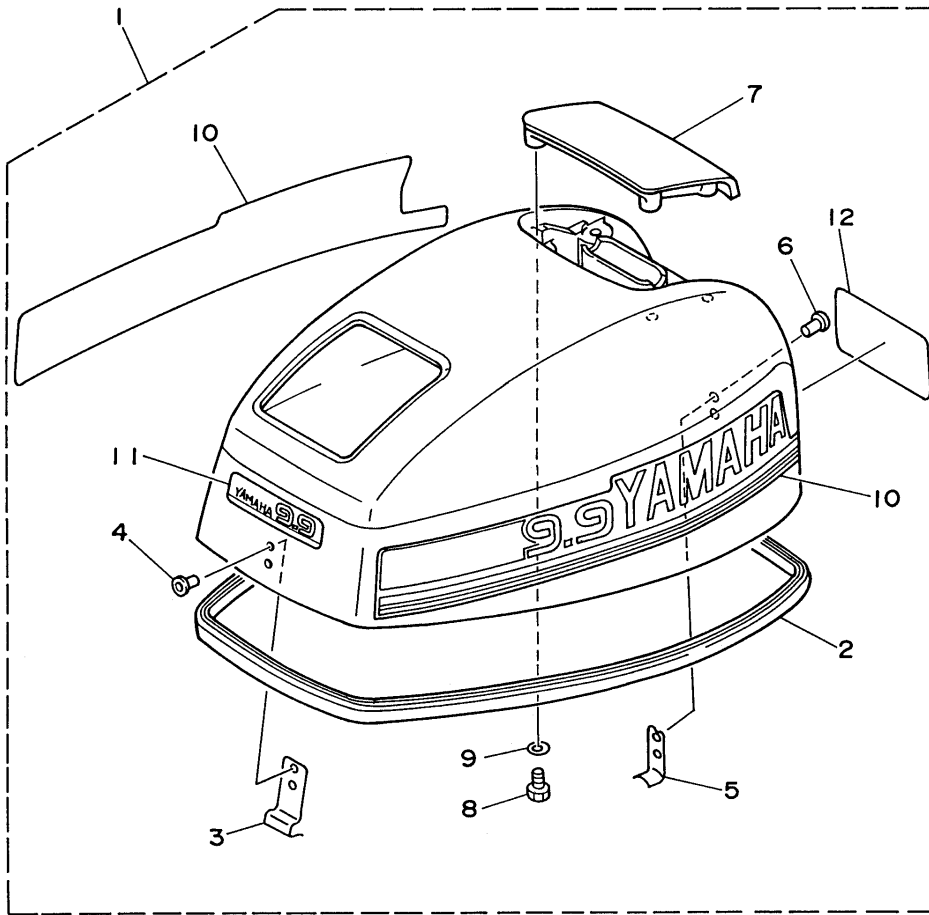

15ELRU 1996 / TOP COWLING

63VJA-5070

©2014 Yamaha Motor Corporation, U.S.A. All rights reserved.

Part List

15ELRU 1996 / TOP COWLING

REF - NO	PART NUMBER	PART NAME	QUANTITY	REMARKS
1	63V-42610-10-4D	TOP COWLING ASSEMBLY	1	UR 9.9
1	63W-42610-10-4D	TOP COWLING ASSEMBLY	1	UR 15
2	63V-42615-00-00	.SEAL	1	
3	6G1-42651-02-00	.HOOK	1	
4	90266-04M04-00	.RIVET	2	
5	6L2-42647-00-00	.HOLDER, CLAMP BAND	1	
6	90266-04M04-00	.RIVET	2	
7	6G1-42613-00-4D	.MOLDING, AIR DUCT	1	
8	97095-06016-00	.BOLT	4	
9	92990-06600-00	.WASHER, PLATE	4	
10	63W-W0070-10-00	.GRAPHIC SET	1	UR 15
10	63V-W0070-10-00	.GRAPHIC SET	1	UR 9.9
11	63W-42677-10-00	.GRAPHIC, FRONT	1	UR 15
11	63V-42677-10-00	.GRAPHIC, FRONT	1	UR 9.9
12	6E7-42678-11-00	.GRAPHIC, REAR	1	UR 9.9
12	6E8-42678-11-00	.GRAPHIC, REAR	1	UR 15

Part Notes

15ELRU 1996 / TOP COWLING

PART NUMBER	NOTE TEXT
92990-06600-00	OEM: This part number is among the Top 100 Most Popular Marine Maintenance Parts as of March 2014.

©2014 Yamaha Motor Corporation, U.S.A. All rights reserved.