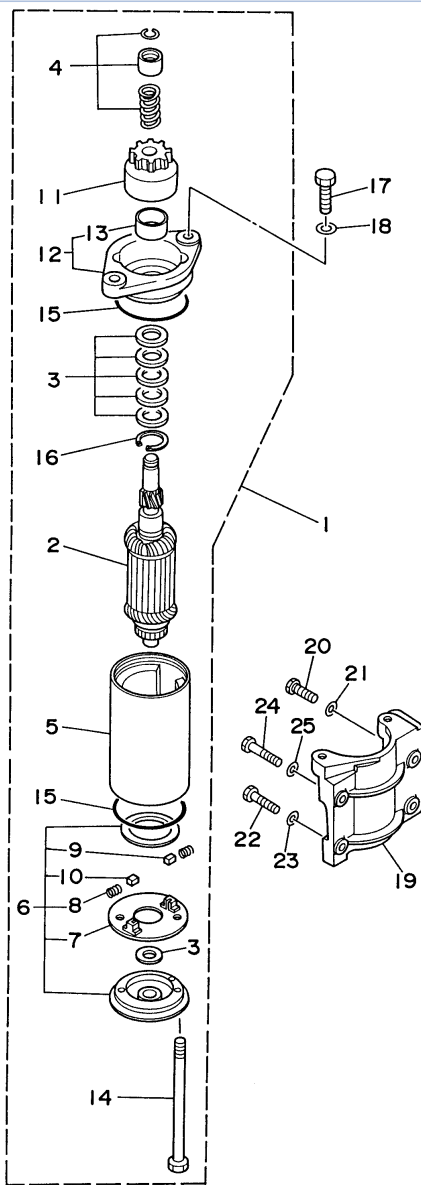

15ELRU 1996 / STARTING MOTOR (EH ER)

63VJA-5170

©2014 Yamaha Motor Corporation, U.S.A. All rights reserved.

Part List

15ELRU 1996 / STARTING MOTOR (EH ER)

REF - NO	PART NUMBER	PART NAME	QUANTITY	REMARKS
1	682-81800-12-00	STARTING MOTOR ASSEMBLY	1	
2	682-81850-11-00	.ARMATURE ASSEMBLY	1	
3	682-81809-10-00	.WASHER KIT	1	
4	682-81833-10-00	.PINION STOPPER SET	1	
5	682-81810-11-00	.STATOR ASSY	1	
6	682-81820-10-00	.REAR COVER ASSY	1	
7	682-81840-10-00	..BRUSH HOLDER ASSY	1	
8	682-81813-10-00	..SPRING, BRUSH	2	
9	682-81811-10-00	..BRUSH 1 (+)	1	
10	682-81812-10-00	..BRUSH 2 (-)	1	
11	682-81832-10-00	.PINION ASSY	1	
12	682-81830-10-00	.FRONT COVER ASSY	1	
13	682-81831-00-00	..METAL, FRONT	1	
14	682-81826-10-00	.BOLT	2	
15	682-81847-10-00	.O-RING	2	
16	682-81834-10-00	.RING	1	
17	97013-08025-00	BOLT	2	
18	92990-08600-00	..WASHER, PLATE	2	
19	682-81822-43-94	BRACKET, ELECTRIC MOTOR (682-81822-42-94)	1	
20	97095-06020-00	BOLT	2	
21	92990-06600-00	WASHER, PLATE	2	
22	97095-06025-00	BOLT	1	
23	92990-06600-00	WASHER, PLATE	1	
24	97075-06030-00	BOLT	1	
25	92990-06600-00	WASHER, PLATE	1	

Part Notes

15ELRU 1996 / STARTING MOTOR (EH ER)

PART NUMBER		NOTE TEXT
92990-06600-00		OEM: This part number is among the Top 100 Most Popular Marine Maintenance Parts as of March 2014.
92990-06600-00		OEM: This part number is among the Top 100 Most Popular Marine Maintenance Parts as of March 2014.
92990-06600-00		OEM: This part number is among the Top 100 Most Popular Marine Maintenance Parts as of March 2014.

©2014 Yamaha Motor Corporation, U.S.A. All rights reserved.