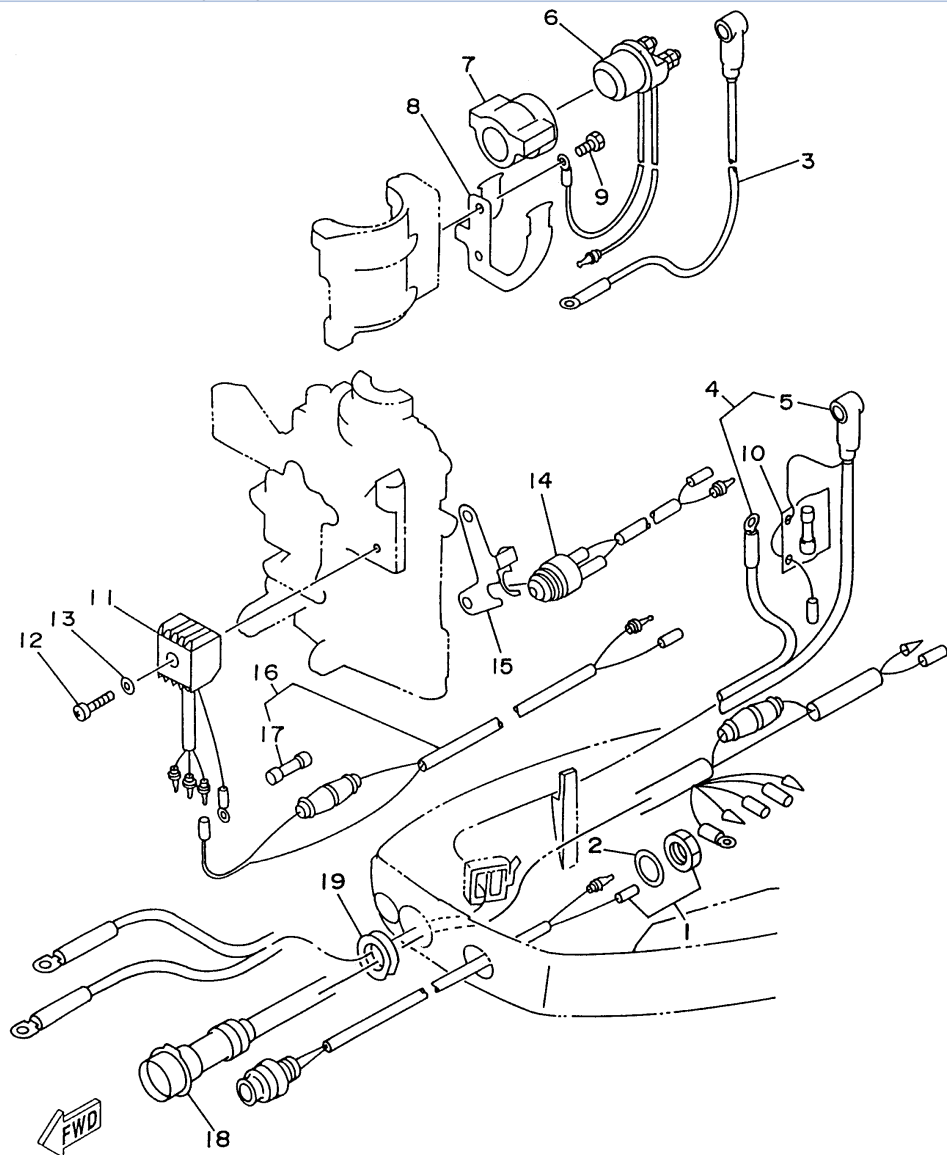

15ELRU 1996 / ELECTRICAL 2 (EH ER)

63VUS-6210

©2014 Yamaha Motor Corporation, U.S.A. All rights reserved.

Part List

15ELRU 1996 / ELECTRICAL 2 (EH ER)

REF - NO	PART NUMBER	PART NAME	QUANTITY	REMARKS
1	689-81870-00-00	STARTING SWITCH ASSY	1	FOR 9.9EH/15EH
2	90201-16M36-00	WASHER, PLATE	1	FOR 9.9EH/15EH
3	6E7-82117-00-00	WIRE, LEAD	1	
4	6E7-82105-11-00	BATTERY CABLE	1	
5	682-82119-01-00	.COVER, LEAD WIRE	1	
6	6G1-81941-10-00	STARTER RELAY ASSY	1	
7	6G1-81952-00-00	HOLDER, RELAY	1	
8	6E7-81945-00-00	PLATE, SWITCH FITTING	1	
9	97395-06014-00	BOLT	2	
10	682-82151-00-00	FUSE (12V-20A)	1	
11	664-81970-61-00	RECTIFIER ASSEMBLY	1	
12	98580-05525-00	SCREW, PAN HEAD	1	
13	92990-05600-00	WASHER, PLATE	1	
14	688-82540-11-00	NEUTRAL SWITCH ASSY	1	FOR 9.9EH/15EH
15	63V-82554-00-00	STAY, NEUTRAL SWITCH	1	FOR 9.9EH/15EH
16	63V-82541-00-00	WIRE, LEAD	1	FOR 9.9EH/15EH
17	682-82151-00-00	.FUSE (12V-20A)	1	FOR 9.9EH/15EH
18	63V-82590-A0-00	WIRE HARNESS ASSEMBLY	1	FOR 9.9ER
19	682-42724-50-00	GROMMET	1	FOR 9.9ER