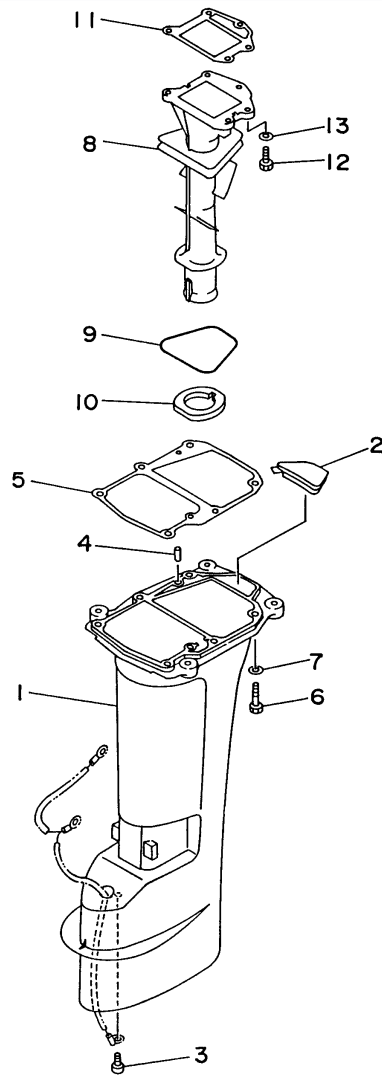

15ELRU 1996 / UPPER CASING

63VUS-5130

©2014 Yamaha Motor Corporation, U.S.A. All rights reserved.

Part List

15ELRU 1996 / UPPER CASING

REF - NO	PART NUMBER	PART NAME	QUANTITY	REMARKS
1	63V-45111-01-4D	CASING, UPPER	1	UR SHORT
1	63V-45111-11-4D	CASING, UPPER	1	UR LONG
2	63V-45126-00-00	PLATE, SEAL DAMPER	1	
3	90157-06M06-00	SCREW, PAN HEAD	1	
4	93606-12019-00	.PIN, DOWEL	2	
5	63V-45113-A0-00	GASKET, UPPER CASING	1	
6	97095-08030-00	BOLT	6	
7	92990-08600-00	..WASHER, PLATE	6	
8	63V-41131-00-5B	MANIFOLD, EXT. 1	1	
9	93210-71MH6-00	O-RING	1	
10	63V-41135-00-00	.GASKET, EXHAUST MANIFOLD	1	
11	63V-41133-A0-00	GASKET, EXHAUST MANIFOLD 1	1	
12	97095-06020-00	BOLT	5	
13	92990-06600-00	WASHER, PLATE	5	

Part Notes

15ELRU 1996 / UPPER CASING

PART NUMBER	NOTE TEXT
92990-06600-00	OEM: This part number is among the Top 100 Most Popular Marine Maintenance Parts as of March 2014.

©2014 Yamaha Motor Corporation, U.S.A. All rights reserved.