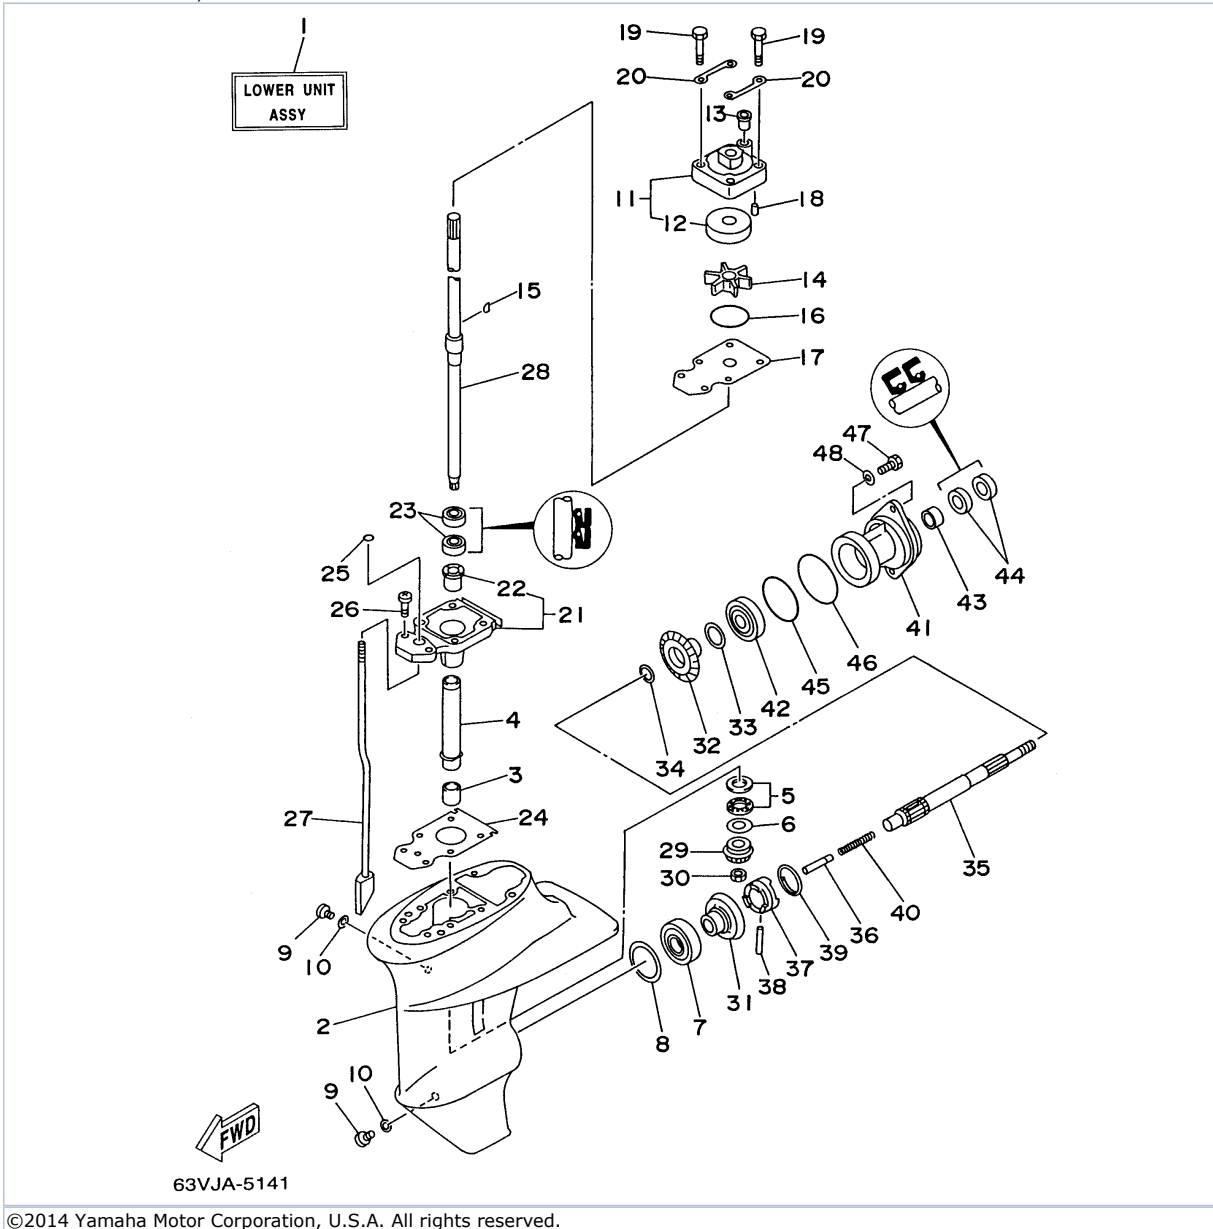

15ELRU 1996 / LOWER CASING DRIVE 1

©2014 Yamaha Motor Corporation, U.S.A. All rights reserved.

Part List

15ELRU 1996 / LOWER CASING DRIVE 1

REF - NO	PART NUMBER	PART NAME	QUANTITY	REMARKS
1	63V-45300-10-4D	LOWER UNIT ASSEMBLY (REF. # 2~48)	1	UR LONG
1	63V-45300-00-4D	LOWER UNIT ASSEMBLY (REF. # 2~48)	1	UR SHORT
2	63V-45311-00-4D	CASING, LOWER	1	
3	93315-314V8-00	BEARING	1	
4	63V-45536-00-00	SLEEVE, DRIVE SHAFT	1	
5	93341-414V1-00	BEARING	1	
6	6E8-45587-00-20	SHIM (T:1.20MM)	1	UR
6	6E8-45587-00-13	SHIM (T:1.13MM)	1	UR
7	93332-00005-00	BEARING	1	
8	664-45567-01-40	SHIM (T:0.40MM)	1	UR
8	664-45567-01-18	SHIM (T:0.18MM)	1	UR
8	664-45567-01-15	SHIM (T:0.15MM)	1	UR
8	664-45567-01-10	SHIM (T:0.10MM)	1	UR
8	664-45567-01-50	SHIM (T:0.50MM)	1	UR
8	664-45567-01-30	SHIM (T:0.30MM)	1	UR
8	664-45567-01-12	SHIM (T:0.12MM)	1	UR
9	90340-08M04-00	PLUG, STRAIGHT SCREW	2	
10	90430-08020-00	.GASKET	2	
11	63V-44301-00-00	WATER PUMP HOUSING COMP.	1	
12	63V-44322-00-00	.INSERT, CARTRIDGE	1	
13	647-44366-00-00	.DAMPER, WATER SEAL	1	
14	63V-44352-00-00	IMPELLER	1	
15	664-44338-00-00	.KEY, WOODRUFF	1	
16	93210-44704-00	O-RING	1	
17	63V-44323-00-00	.OUTER PLATE, CARTRIDGE	1	
18	93604-10M03-00	PIN, DOWEL	2	
19	97080-08045-00	BOLT	4	
20	63V-44328-00-00	PLATE	2	
21	63V-45331-00-5B	HOUSING, BEARING	1	
22	626-45316-09-00	.BUSHING, DRIVE SHAFT	1	
23	93101-20048-00	.OIL SEAL	2	
24	63V-45315-A0-00	.PACKING, LOWER CASING	1	
25	93210-06ME6-00	.O-RING	1	
26	98980-08025-00	SCREW, BIND (98902-08025-00)	2	
27	63V-44150-00-00	SHIFT CAM ASSY	1	UR SHORT
27	63V-44150-10-00	SHIFT CAM ASSEMBLY	1	UR LONG
28	63V-45510-10-00	DRIVE SHAFT ASSEMBLY	1	UR LONG
28	63V-45510-00-00	DRIVE SHAFT ASSEMBLY	1	UR SHORT
29	6E7-45551-00-00	PINION (13T)	1	
30	90179-08M06-00	NUT	1	
31	6E7-45560-00-00	GEAR	1	
32	6E7-45571-00-00	GEAR 2 (27T)	1	
33	626-45577-00-01	SHIM (T:0.10MM)	1	UR
33	626-45577-00-05	SHIM (T:0.50MM)	1	UR
33	626-45577-00-03	SHIM (T:0.30MM)	1	UR
34	90201-17682-00	WASHER, PLATE	1	
35	683-45611-00-00	SHAFT, PROPELLER	1	
36	650-45635-00-00	PLUNGER, SHIFT	1	
37	682-45631-00-00	CLUTCH, DOG	1	
38	90250-05010-00	PIN, STRAIGHT	1	
39	648-45633-00-00	RING, CROSS PIN	1	
40	90501-14M06-00	SPRING, COMPRESSION	1	
41	683-45361-01-4D	CAP, LOWER CASING	1	
42	93306-00519-00	BEARING	1	
43	93315-317U2-00	BEARING	1	
44	93101-17054-00	.OIL SEAL	2	
45	93210-57M09-00	.O-RING	1