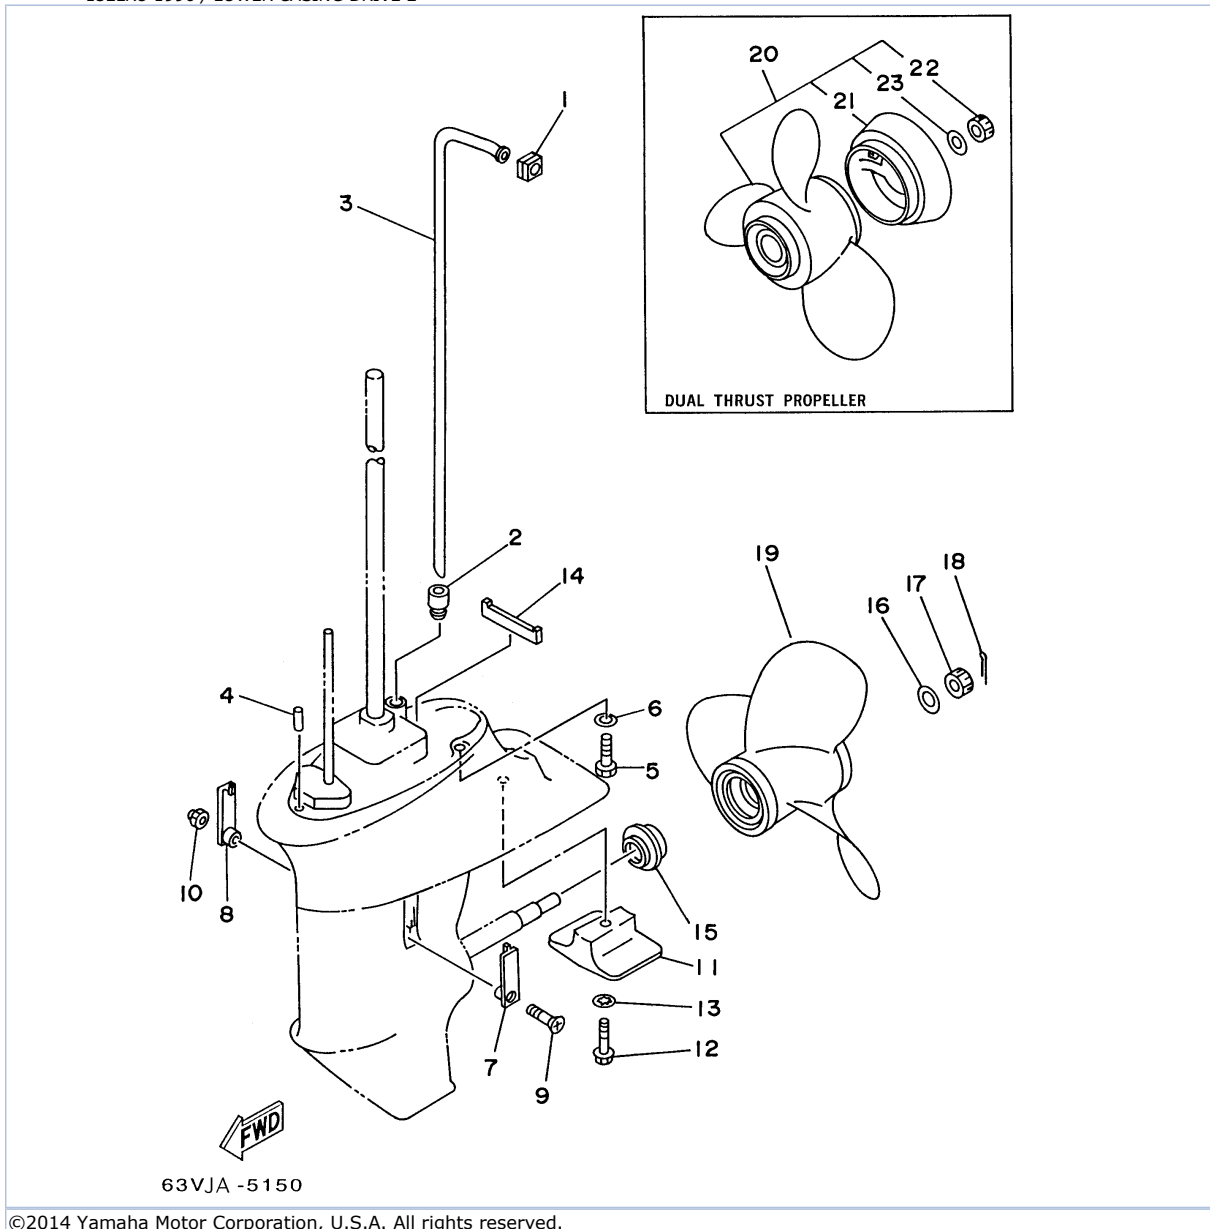

15ELRU 1996 / LOWER CASING DRIVE 2

©2014 Yamaha Motor Corporation, U.S.A. All rights reserved.

Part List

15ELRU 1996 / LOWER CASING DRIVE 2

REF - NO	PART NUMBER	PART NAME	QUANTITY	REMARKS
1	6G1-44365-00-00	DAMPER, WATER SEAL	1	
2	63V-44368-00-00	.RUBBER, WATER SEAL 4	1	
3	63V-44361-00-00	TUBE, WATER	1	UR SHORT
3	63V-44361-10-00	TUBE, WATER	1	UR LONG
4	93604-10M03-00	PIN, DOWEL	2	
5	97075-08030-00	BOLT	4	
6	92990-08600-00	..WASHER, PLATE	4	
7	6G1-45214-00-00	COVER, WATER INLET 1	1	
8	63V-45215-00-00	COVER, WATER INLET 2	1	
9	98780-05525-00	SCREW, FLAT HEAD	1	
10	90185-05002-00	NUT, NYLON	1	
11	61N-45251-00-00	ANODE	1	
12	95895-06035-00	BOLT, FLANGE	1	
13	92990-06300-00	WASHER, INTERNAL TOOTH	1	
14	63V-45375-00-00	DAMPER, SEAL	1	
15	6E7-45987-01-00	SPACER 1	1	
16	90201-10M01-00	WASHER, PLATE	1	
17	90171-10M01-00	NUT, CASTLE	1	
18	91490-30020-00	PIN. COTTER	1	
19	683-45949-00-EL	PROPELLER (3X9-1/2"X6-1/2"-J)	1	UR AL
19	683-45941-00-EL	PROPELLER (3X9-1/4"X12"-J)	1	UR AL
19	683-45952-00-EL	PROPELLER (3X9-1/4"X9-3/4"-J)	1	UR AL
19	683-45943-00-EL	PROPELLER (3X9-1/4"X10-1/2"-J)	1	UR AL
19	683-45945-00-EL	PROPELLER (3X9-1/4"X9"-J)	1	UR AL
19	683-45947-00-EL	PROPELLER (3X9-1/4"X8"-J)	1	UR AL
20	683-W4592-02-EL	PROPELLER (3X9-3/4"X6-1/2"-J)	1	UR DUAL THRUST PROP.
20	683-W4591-02-EL	PROPELLER (3X9-3/4"X8"-J)	1	UR DUAL THRUST PROP.
21	6E7-45986-00-00	.RING, DEFLECTOR	1	
22	90171-10M07-00	.NUT, CASTLE	1	
23	90201-10M02-00	.WASHER, PLATE	1