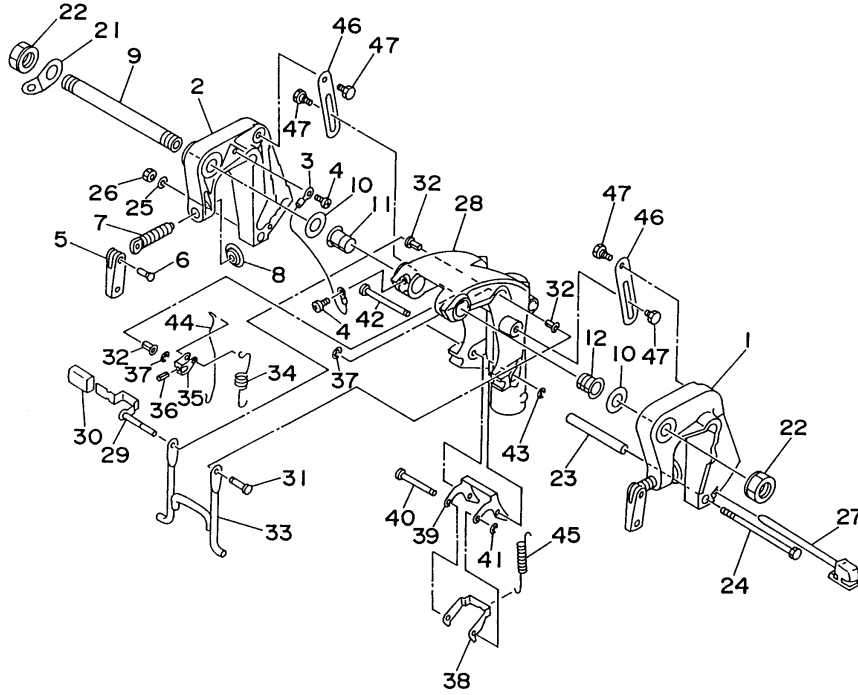

15ELRU 1996 / BRACKET 1

63VUS-5090

©2014 Yamaha Motor Corporation, U.S.A. All rights reserved.

Part List

15ELRU 1996 / BRACKET 1

REF - NO	PART NUMBER	PART NAME	QUANTITY	REMARKS
1	63V-43111-00-4D	BRACKET, CLAMP	1	
2	63V-43112-01-4D	BRACKET, CLAMP	1	
3	6E5-82148-00-00	WIRE, LEAD 4	1	
4	97885-06008-00	SCREW, PAN HEAD	2	
5	616-43118-00-4D	HANDLE, TRANSOM CLAMP	2	
6	90243-04M00-00	PIN	2	
7	6E7-43116-00-00	SCREW, TRANSOM CLAMP	2	
8	648-43114-01-00	PAD, TRANSOM CLAMP	2	
9	63V-43131-00-00	BOLT, CLAMP BRACKET	1	UR
9	63V-43131-10-00	BOLT, CLAMP BRACKET	1	UR 9.9ER
10	90202-22M54-00	WASHER, PLATE	2	
11	90386-22M94-00	BUSH	1	
12	90386-22M94-00	BUSH	1	
13	90386-22M69-00	BUSH	1	CARRYING HANDLE
14	63V-42731-00-4D	CARRYING HANDLE	1	CARRYING HANDLE
15	63V-43676-00-00	HOOK	1	CARRYING HANDLE
16	93210-20M65-00	.O-RING	1	CARRYING HANDLE
17	90387-06M75-00	COLLAR	1	CARRYING HANDLE
18	90206-08010-00	WASHER, WAVE	1	CARRYING HANDLE
19	97885-06025-00	SCREW, PAN HEAD	1	CARRYING HANDLE
20	95780-06300-00	NUT, FLANGE	1	CARRYING HANDLE
21	6J8-43113-01-00	PLATE, CLAMP BRACKET	1	
22	63V-43145-00-00	CAP, CLAMP BRACKET	2	
23	90387-06M13-00	COLLAR	1	
24	90101-06M29-00	BOLT	1	
25	92990-06600-00	WASHER, PLATE	1	
26	95380-06700-00	NUT	1	
27	6L2-43160-00-00	TILT ROD ASSY	1	
28	63V-43311-00-4D	BRACKET, SWIVEL	1	
29	63V-43630-00-00	TILT LEVER ASSY	1	
30	682-43318-01-00	COVER	1	
31	63V-43191-00-00	SHAFT, STOPPER	1	
32	90386-07M95-00	BUSH	3	
33	63V-43350-00-4D	RECEIVER ASSEMBLY	1	
34	90507-20M00-00	SPRING, TENSION	1	
35	63V-43641-00-00	LEVER, TILT	1	
36	91690-30012-00	.PIN, SPRING	1	
37	99080-05600-00	CIRCLIP	2	
38	63V-43614-00-00	PLATE, TILT LOCK	1	
39	63V-43615-00-00	PLATE, TILT LOCK	1	
40	63V-43611-00-00	SHAFT, TILT LOCK	1	
41	99080-05600-00	CIRCLIP	1	
42	63V-43659-00-00	SHAFT, REVERSE LOCK	1	
43	99080-05600-00	CIRCLIP	1	
44	63V-43617-00-00	ROD, TILT LOCK	1	
45	90507-26M00-00	SPRING, TENSION	1	
46	63V-43181-00-00	LEVER, TILT STOP	2	
47	90109-06M69-00	BOLT	4	

Part Notes

15ELRU 1996 / BRACKET 1

PART NUMBER	NOTE TEXT
92990-06600-00	OEM: This part number is among the Top 100 Most Popular Marine Maintenance Parts as of March 2014.

©2014 Yamaha Motor Corporation, U.S.A. All rights reserved.