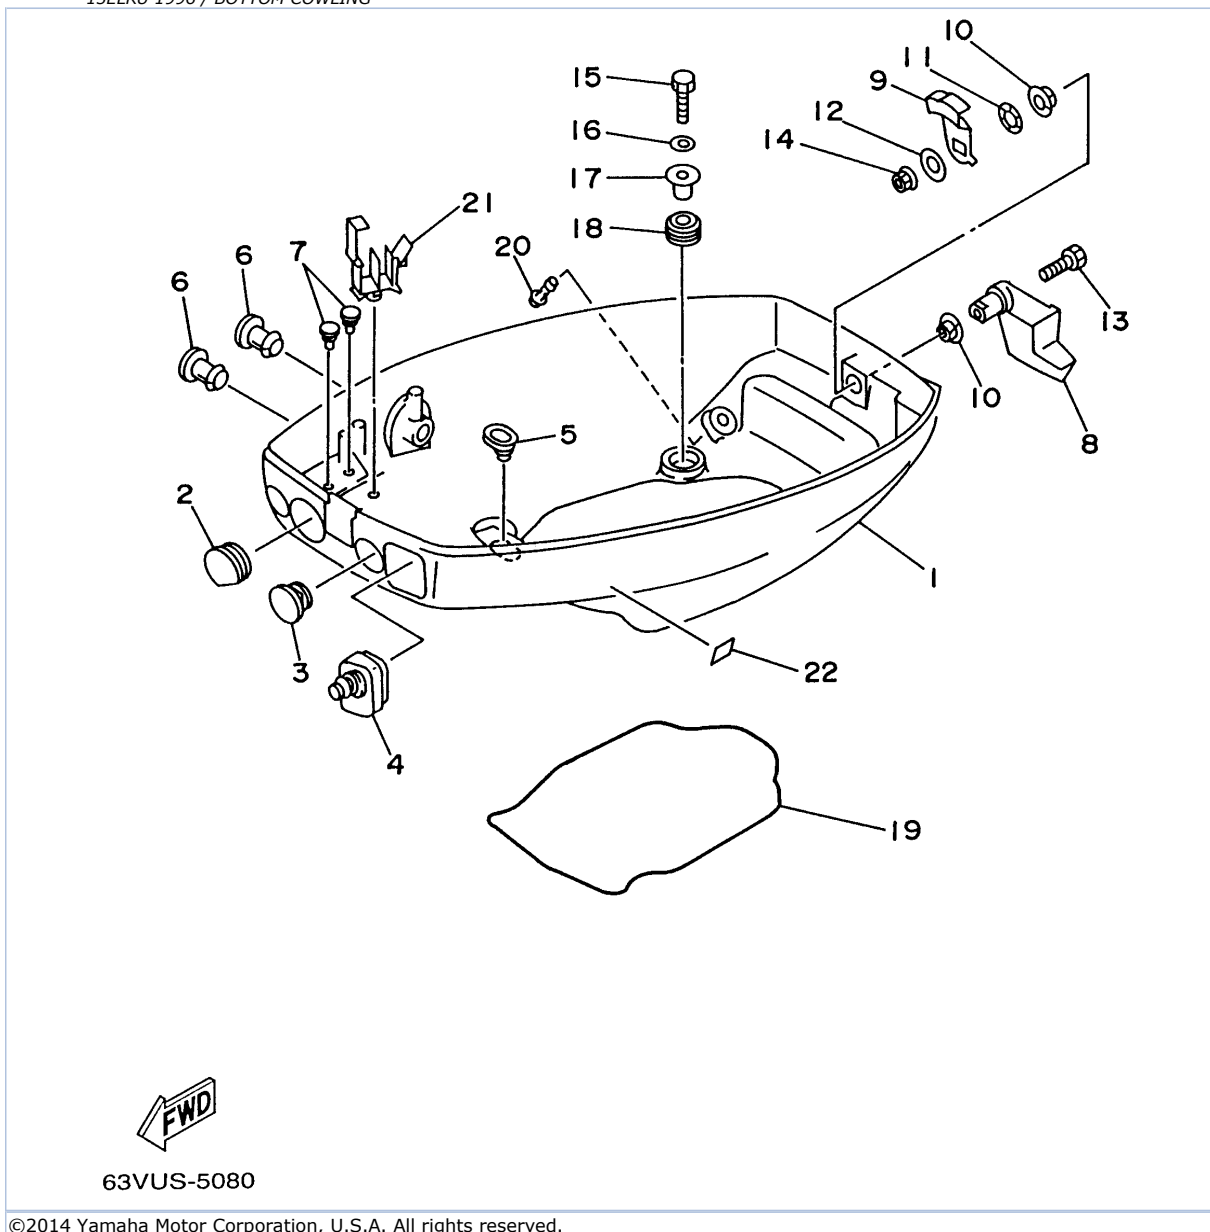

15ELRU 1996 / BOTTOM COWLING

©2014 Yamaha Motor Corporation, U.S.A. All rights reserved.

Part List

15ELRU 1996 / BOTTOM COWLING

REF - NO	PART NUMBER	PART NAME	QUANTITY	REMARKS
1	63V-42711-01-4D	COWLING, BOTTOM	1	
2	682-42724-40-00	GROMMET 1	1	UR
2	682-42724-00-00	GROMMET	1	UR
3	682-42725-02-00	GROMMET	1	EXCEPT 9.9EH/15EH
4	63V-42726-10-00	GROMMET	1	UR 9.9ER
4	63V-42726-00-00	GROMMET	1	UR
5	6G1-42727-00-00	GROMMET	1	
6	6G1-42748-00-00	GROMMET	2	EXCEPT 9.9ER
7	90480-06M19-00	GROMMET	2	EXCEPT 9.9ER
8	63V-42815-00-4D	LEVER, CLAMP	1	
9	6E7-42816-00-00	LEVER, CLAMP	1	
10	90386-12M45-00	BUSH	2	
11	90206-12052-00	WASHER, WAVE	1	
12	90201-06M02-00	WASHER, PLATE	1	
13	97095-06025-00	BOLT	1	
14	95380-06700-00	NUT	1	
15	97095-06025-00	BOLT	4	
16	92990-06600-00	WASHER, PLATE	4	
17	90387-06M52-00	COLLAR	4	
18	90480-15M31-00	GROMMET	4	
19	63V-42716-00-00	RUBBER, SEAL 1	1	
20	6H3-44391-01-00	NIPPLE, HOSE	1	
21	90465-25M57-00	CLAMP	1	
22	6A1-42792-01-00	MARK (100:1)	1	

Part Notes

15ELRU 1996 / BOTTOM COWLING

PART NUMBER	NOTE TEXT
92990-06600-00	OEM: This part number is among the Top 100 Most Popular Marine Maintenance Parts as of March 2014.

©2014 Yamaha Motor Corporation, U.S.A. All rights reserved.