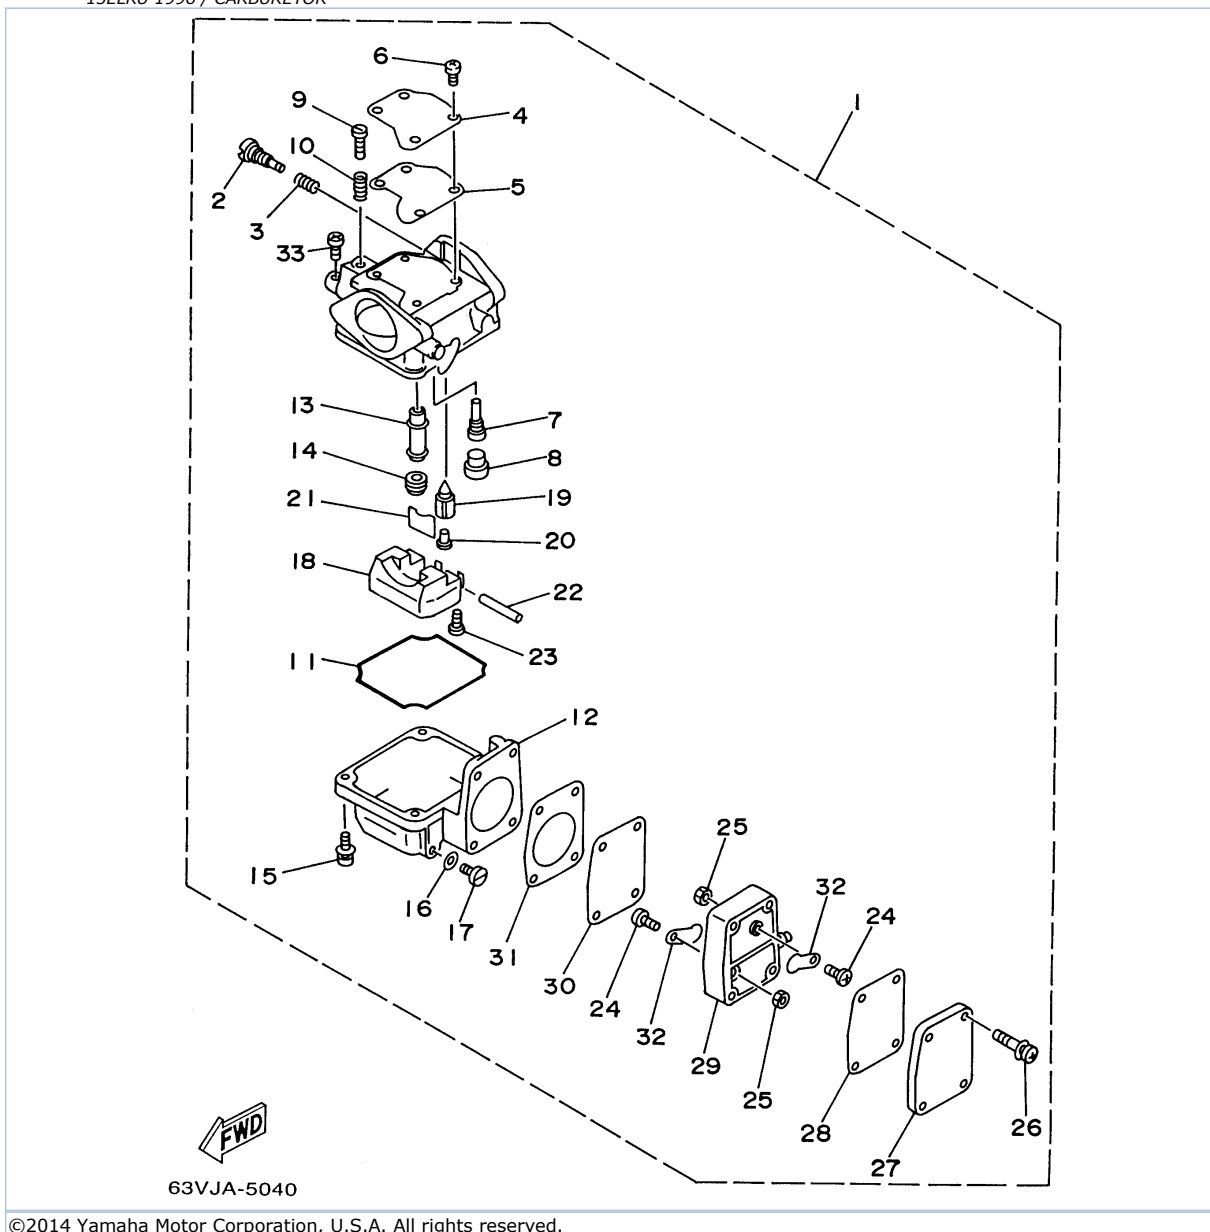

15ELRU 1996 / CARBURETOR

©2014 Yamaha Motor Corporation, U.S.A. All rights reserved.

Part List

15ELRU 1996 / CARBURETOR

REF - NO	PART NUMBER	PART NAME	QUANTITY	REMARKS
1	63V-14301-00-00	CARBURETOR ASSY 1	1	
2	679-14923-00-00	.SCREW, PILOT	1	
3	679-14555-00-00	.SPRING	1	
4	63V-14527-00-00	.PLATE	1	
5	63V-14126-00-00	.GASKET	1	
6	98580-04010-00	.SCREW, PAN HEAD	4	
7	63V-14948-06-00	.JET (#48)	1	
8	679-14966-00-00	.RUBBER CAP	1	
9	63V-14523-00-00	.SCREW, STOP	1	
10	90501-10326-00	.SPRING, COMPRESSION	1	
11	63V-14984-00-00	.GASKET, FLOAT CHAMBER	1	
12	63V-14980-00-00	.BODY, FLOAT CHAMBER	1	
13	63V-14947-00-00	.JET, NEEDLE	1	
14	676-14943-29-00	.JET, MAIN (#110)	1	
15	97980-04114-00	.SCREW, WITH WASHER	4	
16	6G1-14398-00-00	.WASHER	1	
17	6G1-14992-00-00	.SCREW, DRAIN	1	
18	63V-14985-00-00	.FLOAT	1	
19	6G1-14546-00-00	.VALVE, NEEDLE	1	
20	676-14186-00-00	.PIN, FLOAT	1	
21	663-14159-00-00	.CLIP	1	
22	6H4-14548-00-00	.PIN, FLOAT ARM	1	
23	98580-04008-00	.SCREW, PAN HEAD	1	
24	98980-03006-00	.SCREW, BIND	2	
25	95380-03600-00	.NUT	2	
26	97980-04125-00	.SCREW, WITH WASHER	4	
27	6G1-24452-00-00	.COVER	1	
28	63V-24411-00-00	.DIAPHRAGM	1	
29	6G1-24412-01-00	.BODY 1	1	
30	6G1-24411-00-00	.DIAPHRAGM	1	
31	6G1-24431-01-00	.GASKET, FUEL PUMP 1	1	
32	6L5-24421-00-00	.VALVE, CHECK	2	
33	98580-04006-00	.SCREW, PAN HEAD	1