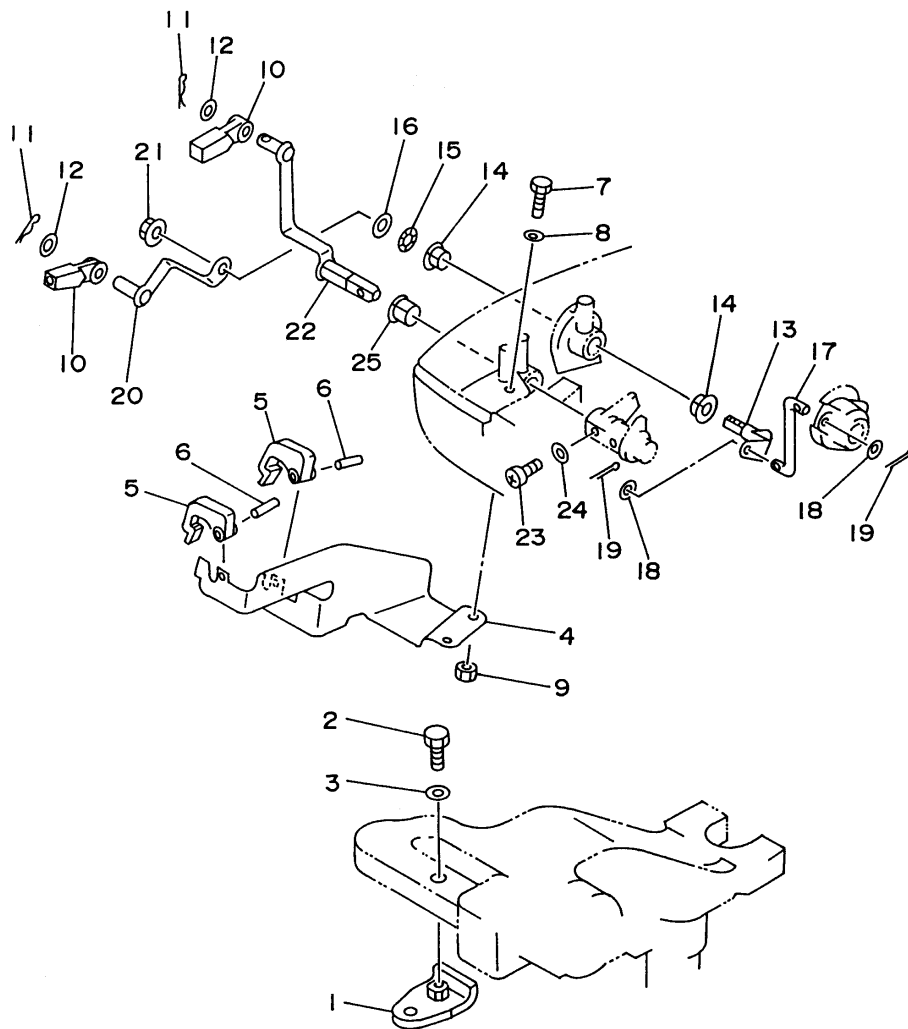

15ELRU 1996 / CONTROL 2 (ER)

63VNV-5130

©2014 Yamaha Motor Corporation, U.S.A. All rights reserved.

Part List

15ELRU 1996 / CONTROL 2 (ER)

REF - NO	PART NUMBER	PART NAME	QUANTITY	REMARKS
1	63V-48511-00-00	HOOK, STEERING	1	
2	97395-08020-00	BOLT, HEXAGON	1	
3	92990-08600-00	..WASHER, PLATE	1	
4	63V-48531-00-00	.BRACKET, REMOTE CONTROL 1	1	
5	682-48538-50-00	.CLAMP, CABLE 1	2	
6	91690-30012-00	.PIN, SPRING	2	
7	97095-06016-00	BOLT	2	
8	92990-06600-00	WASHER, PLATE	2	
9	95380-06600-00	NUT, HEXAGON	2	
10	663-48344-00-00	.CABLE END, REMOTE CONTROL	2	
11	90468-18008-00	CLIP	2	
12	90201-08M12-00	.WASHER, PLATE	2	
13	63V-42154-00-00	.LEVER, THROTTLE CONTROL	1	
14	90386-10025-00	.BUSH	2	
15	90206-10M04-00	WASHER, WAVE	1	
16	90201-10M02-00	WASHER, PLATE	1	
17	63V-42192-00-00	.ROD 2	1	
18	90201-044H9-00	WASHER, PLATE	2	
19	91490-20015-00	PIN. COTTER	2	
20	63V-48534-00-00	.THROTTLE LEVER, CONTROL	1	
21	95780-08300-00	..NUT, FLANGE	1	
22	63V-48544-00-00	.LEVER, SHIFTCONTROL	1	
23	97885-05012-00	SCREW, PAN HEAD	1	
24	92990-05600-00	WASHER, PLATE	1	
25	90386-10009-00	.BUSH	1	

Part Notes

15ELRU 1996 / CONTROL 2 (ER)

PART NUMBER	NOTE TEXT
92990-06600-00	OEM: This part number is among the Top 100 Most Popular Marine Maintenance Parts as of March 2014.
90468-18008-00	OEM: This part number is among the Top 100 Most Popular Marine Maintenance Parts as of March 2014.

©2014 Yamaha Motor Corporation, U.S.A. All rights reserved.