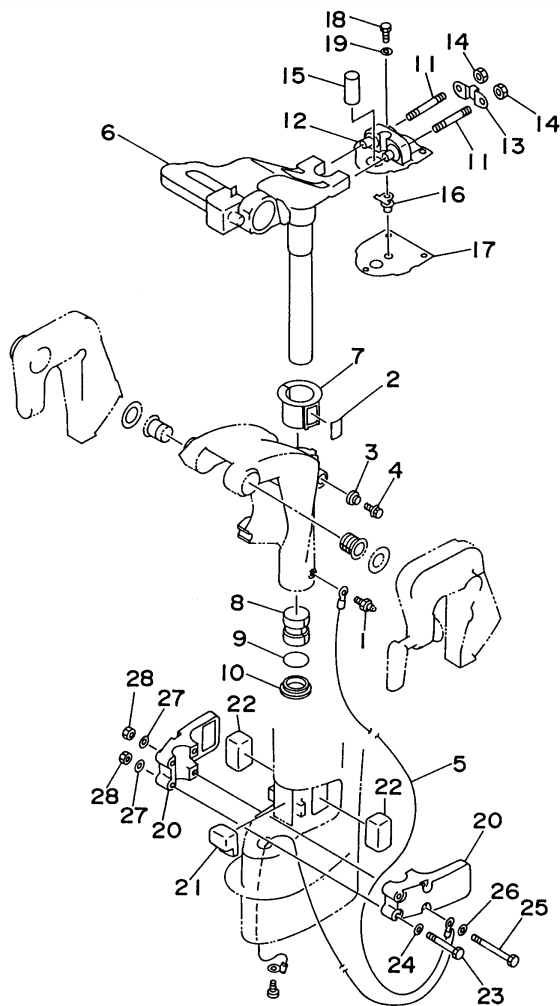

15ELRU 1996 / BRACKET 2

63VJA-5100

©2014 Yamaha Motor Corporation, U.S.A. All rights reserved.

Part List

15ELRU 1996 / BRACKET 2

REF - NO	PART NUMBER	PART NAME	QUANTITY	REMARKS
1	93700-06M03-00	NIPPLE, GREASE	1	
2	63V-42528-00-00	PLATE, FRICTION	1	
3	689-43373-01-00	SEAL, DAMPER	1	
4	90105-06M07-00	.BOLT, FLANGE	1	
5	63V-82127-00-00	WIRE, LEAD 2	1	
6	63V-42511-01-4D	BRACKET, STEERING	1	
7	63V-42537-00-00	BUSHING, PIVOT SHAFT	1	
8	90386-30048-00	BUSH	1	
9	93210-29M94-00	O-RING	1	
10	90386-30M60-00	BUSH	1	
11	90116-08M54-00	BOLT, STUD	2	
12	63V-44514-00-5B	MOUNT DAMPER, UPPER SIDE	1	
13	63V-44526-00-00	PLATE	1	
14	95380-08600-00	NUT	2	
15	90387-16M01-00	COLLAR	1	
16	63V-44366-00-00	DAMPER, WATER SEAL	1	
17	63V-45114-A0-00	GASKET, UPPER CASING	1	
18	97095-06018-00	.BOLT	3	
19	92990-06600-00	WASHER, PLATE	3	
20	63V-44551-00-4D	HOUSING, LOWER MOUNT RUBBER	2	
21	63V-44557-00-00	MOUNT DAMPER, LOWER FRONT	1	
22	682-44555-00-00	MOUNT DAMPER, LOWER SIDE	2	
23	97075-06055-00	BOLT	2	
24	92990-06600-00	WASHER, PLATE	2	
25	97075-06075-00	BOLT	2	
26	92990-06600-00	WASHER, PLATE	2	
27	92990-06600-00	WASHER, PLATE	4	
28	95380-06600-00	NUT, HEXAGON	4	

Part Notes

15ELRU 1996 / BRACKET 2

PART NUMBER		NOTE TEXT
92990-06600-00		OEM: This part number is among the Top 100 Most Popular Marine Maintenance Parts as of March 2014.
92990-06600-00		OEM: This part number is among the Top 100 Most Popular Marine Maintenance Parts as of March 2014.
92990-06600-00		OEM: This part number is among the Top 100 Most Popular Marine Maintenance Parts as of March 2014.
92990-06600-00		OEM: This part number is among the Top 100 Most Popular Marine Maintenance Parts as of March 2014.

©2014 Yamaha Motor Corporation, U.S.A. All rights reserved.