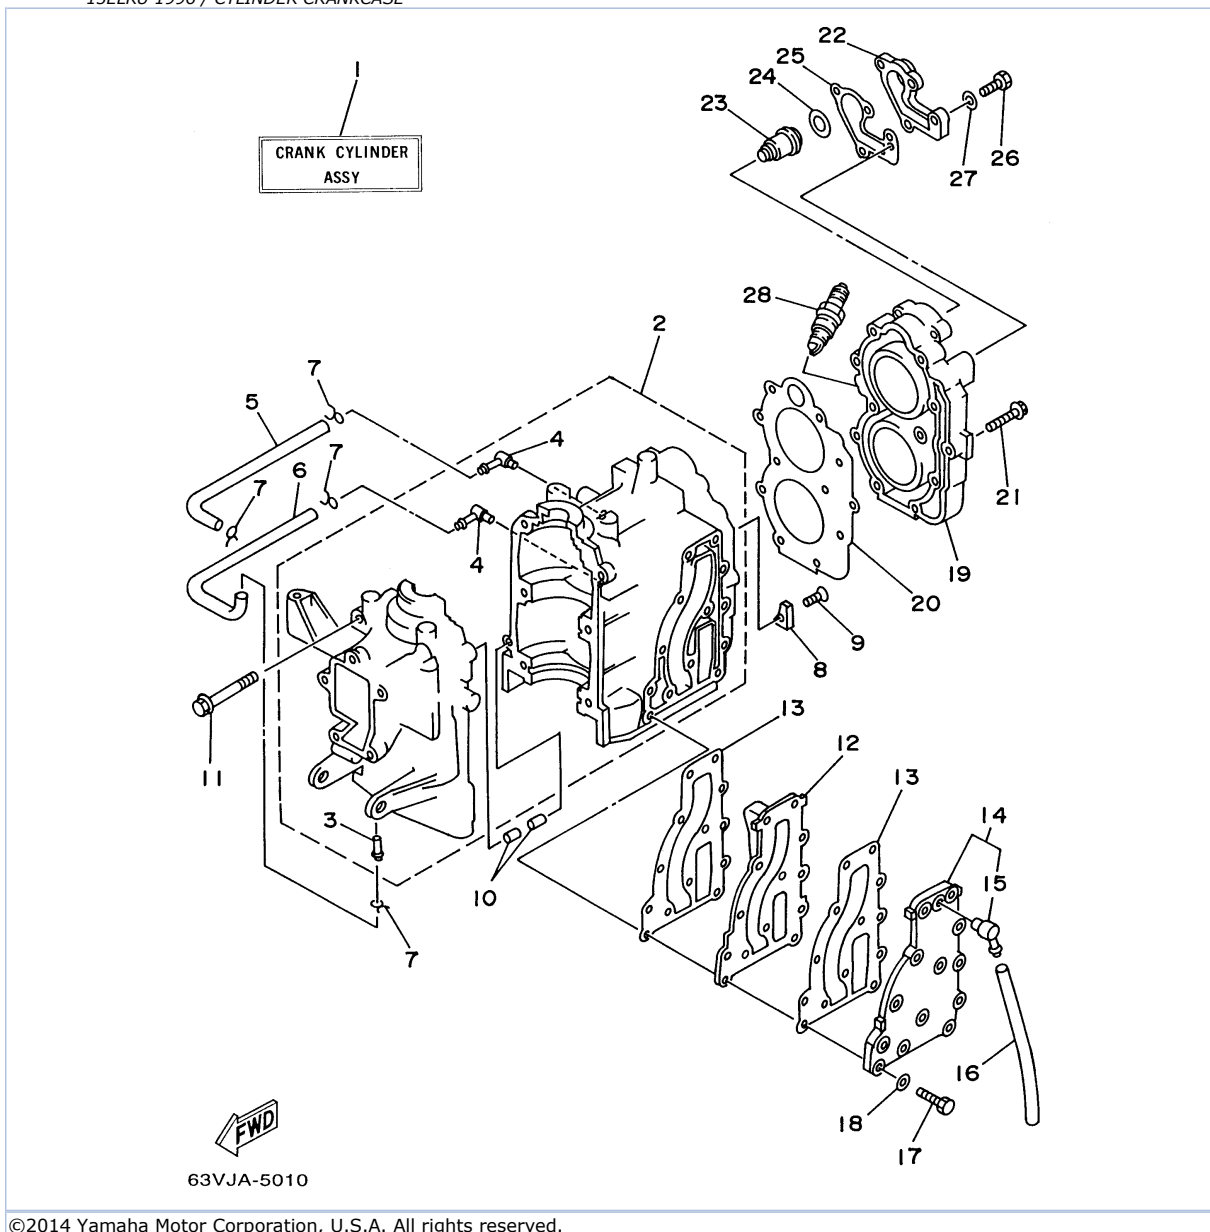

15ELRU 1996 / CYLINDER CRANKCASE

©2014 Yamaha Motor Corporation, U.S.A. All rights reserved.

Part List

15ELRU 1996 / CYLINDER CRANKCASE

REF - NO	PART NUMBER	PART NAME	QUANTITY	REMARKS
1	63V-W0090-00-4D	CRANK CYLINDER ASSEMBLY (REF. # 2~27 & CRANKSHAFT-PIST)	1	
2	63V-15100-00-94	CRANKCASE ASSEMBLY	1	
3	624-14485-00-00	.PIPE, JOINT	1	
4	650-14485-02-00	.PIPE, JOINT	2	
5	90445-07M08-00	HOSE (L220)	1	
6	90445-07M08-00	HOSE (L220)	1	
7	90467-06016-00	CLIP	4	
8	682-11325-00-00	ANODE	1	
9	98780-05016-00	.SCREW, FLAT HEAD	1	
10	93606-12019-00	.PIN, DOWEL	2	
11	90119-08M07-00	BOLT, WITH WASHER	6	
12	63V-41111-00-9M	INNER COVER, EXHAUST	1	
13	63V-41112-A0-00	.GASKET, EXHAUST INNER COVER	2	
14	63V-41113-00-9M	OUTER COVER, EXHAUST	1	
15	676-11372-00-00	.NIPPLE, HOSE	1	
16	90445-09105-00	HOSE (L300)	1	
17	97095-06030-00	BOLT	13	
18	92990-06600-00	WASHER, PLATE	13	
19	6E7-11111-01-94	HEAD, CYLINDER 1	1	
20	63V-11181-A0-00	GASKET, CYLINDER HEAD 1	1	
21	90105-07M05-00	BOLT, FLANGE	11	
22	682-12413-00-9M	COVER, THERMOSTAT	1	
23	6E5-12411-20-00	THERMOSTAT	1	
24	90201-16M03-00	WASHER, PLATE	1	
25	682-12414-A1-00	.GASKET, COVER	1	
26	97013-06020-00	BOLT	4	
27	92990-06600-00	WASHER, PLATE	4	
28	NGK-B7HS1-00-00	PLUG, SPARK (NGK B7HS-10)	2	

Part Notes

15ELRU 1996 / CYLINDER CRANKCASE

PART NUMBER	NOTE TEXT
92990-06600-00	OEM: This part number is among the Top 100 Most Popular Marine Maintenance Parts as of March 2014.
92990-06600-00	OEM: This part number is among the Top 100 Most Popular Marine Maintenance Parts as of March 2014.

©2014 Yamaha Motor Corporation, U.S.A. All rights reserved.