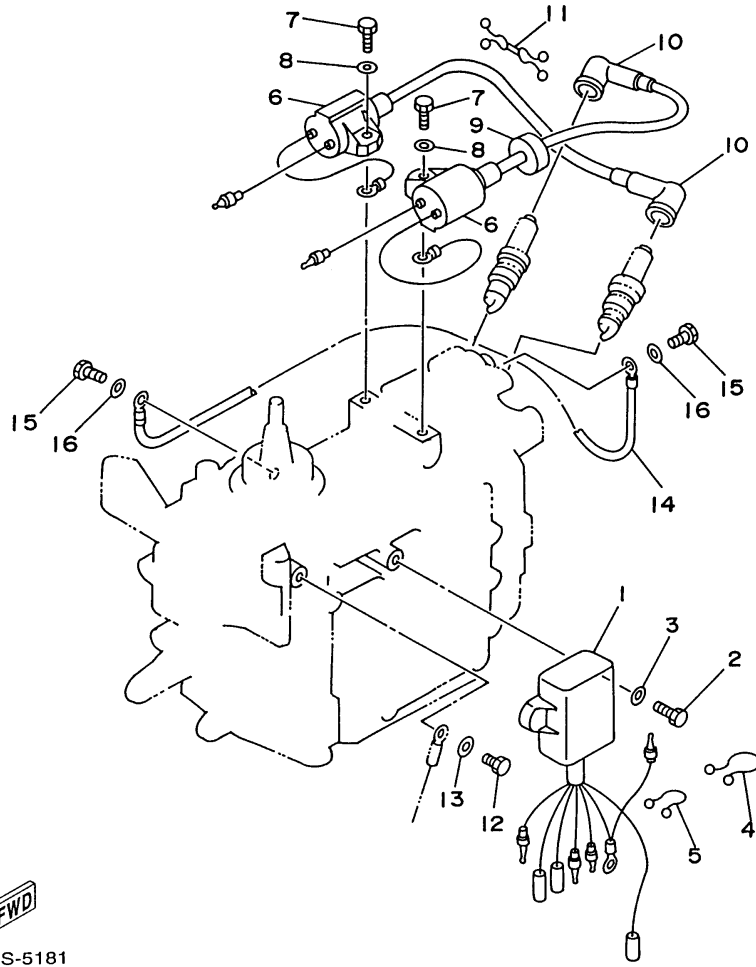

15ELRU 1996 / ELECTRICAL 1

63VUS-5181

Part List

15ELRU 1996 / ELECTRICAL 1

REF - NO	PART NUMBER	PART NAME	QUANTITY	REMARKS
1	63V-85540-00-00	C.D.I. UNIT ASSEMBLY	1	
2	97095-06020-00	BOLT	2	
3	92990-06600-00	WASHER, PLATE	2	
4	90464-16039-00	CLAMP	1	
5	90465-08M61-00	CLAMP	1	
6	63V-85570-00-00	IGNITION COIL ASSY	2	
7	97095-06018-00	.BOLT	2	
8	92990-06600-00	WASHER, PLATE	2	
9	90480-25161-00	GROMMET	1	
10	663-82370-01-00	PLUG CAP ASSY	2	
11	90464-08M02-00	CLAMP	1	
12	97095-06012-00	BOLT	1	
13	92990-06600-00	WASHER, PLATE	1	
14	662-82519-00-00	WIRE, EARTH LEAD	1	
15	97095-06012-00	BOLT	2	
16	92990-06600-00	WASHER, PLATE	2	

Part Notes

15ELRU 1996 / ELECTRICAL 1

PART NUMBER	NOTE TEXT
92990-06600-00	OEM: This part number is among the Top 100 Most Popular Marine Maintenance Parts as of March 2014.
92990-06600-00	OEM: This part number is among the Top 100 Most Popular Marine Maintenance Parts as of March 2014.
92990-06600-00	OEM: This part number is among the Top 100 Most Popular Marine Maintenance Parts as of March 2014.
92990-06600-00	OEM: This part number is among the Top 100 Most Popular Marine Maintenance Parts as of March 2014.

©2014 Yamaha Motor Corporation, U.S.A. All rights reserved.