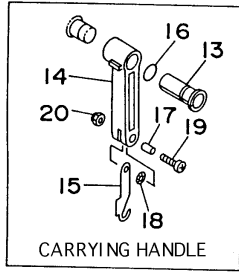

15ELRU 1996 / BRACKET 1

63VUS-5090

©2014 Yamaha Motor Corporation, U.S.A. All rights reserved.

Part List

15ELRU 1996 / BRACKET 1

REF - NO	PART NUMBER	PART NAME	QUANTITY	REMARKS
1	63V-43111-00-4D	BRACKET, CLAMP	1	
2	63V-43112-01-4D	BRACKET, CLAMP	1	
3	6E5-82148-00-00	WIRE, LEAD 4	1	
4	97885-06008-00	SCREW, PAN HEAD	2	
5	616-43118-00-4D	HANDLE, TRANSOM CLAMP	2	
6	90243-04M00-00	PIN	2	
7	6E7-43116-00-00	SCREW, TRANSOM CLAMP	2	
8	648-43114-01-00	PAD, TRANSOM CLAMP	2	
9	63V-43131-00-00	BOLT, CLAMP BRACKET	1	UR
9	63V-43131-10-00	BOLT, CLAMP BRACKET	1	UR 9.9ER
10	90202-22M54-00	WASHER, PLATE	2	
11	90386-22M94-00	BUSH	1	
12	90386-22M94-00	BUSH	1	
13	90386-22M69-00	BUSH	1	CARRYING HANDLE
14	63V-42731-00-4D	CARRYING HANDLE	1	CARRYING HANDLE
15	63V-43676-00-00	HOOK	1	CARRYING HANDLE
16	93210-20M65-00	.O-RING	1	CARRYING HANDLE
17	90387-06M75-00	COLLAR	1	CARRYING HANDLE
18	90206-08010-00	WASHER, WAVE	1	CARRYING HANDLE
19	97885-06025-00	SCREW, PAN HEAD	1	CARRYING HANDLE
20	95780-06300-00	NUT, FLANGE	1	CARRYING HANDLE
21	6J8-43113-01-00	PLATE, CLAMP BRACKET	1	
22	63V-43145-00-00	CAP, CLAMP BRACKET	2	
23	90387-06M13-00	COLLAR	1	
24	90101-06M29-00	BOLT	1	
25	92990-06600-00	WASHER, PLATE	1	
26	95380-06700-00	NUT	1	
27	6L2-43160-00-00	TILT ROD ASSY	1	
28	63V-43311-00-4D	BRACKET, SWIVEL	1	
29	63V-43630-00-00	TILT LEVER ASSY	1	
30	682-43318-01-00	COVER	1	
31	63V-43191-00-00	SHAFT, STOPPER	1	
32	90386-07M95-00	BUSH	3	
33	63V-43350-00-4D	RECEIVER ASSEMBLY	1	
34	90507-20M00-00	SPRING, TENSION	1	
35	63V-43641-00-00	LEVER, TILT	1	
36	91690-30012-00	.PIN, SPRING	1	
37	99080-05600-00	CIRCLIP	2	
38	63V-43614-00-00	PLATE, TILT LOCK	1	
39	63V-43615-00-00	PLATE, TILT LOCK	1	
40	63V-43611-00-00	SHAFT, TILT LOCK	1	
41	99080-05600-00	CIRCLIP	1	
42	63V-43659-00-00	SHAFT, REVERSE LOCK	1	
43	99080-05600-00	CIRCLIP	1	
44	63V-43617-00-00	ROD, TILT LOCK	1	
45	90507-26M00-00	SPRING, TENSION	1	
46	63V-43181-00-00	LEVER, TILT STOP	2	
47	90109-06M69-00	BOLT	4	

Part Notes

15ELRU 1996 / BRACKET 1

PART NUMBER	NOTE TEXT
92990-06600-00	OEM: This part number is among the Top 100 Most Popular Marine Maintenance Parts as of March 2014.

©2014 Yamaha Motor Corporation, U.S.A. All rights reserved.