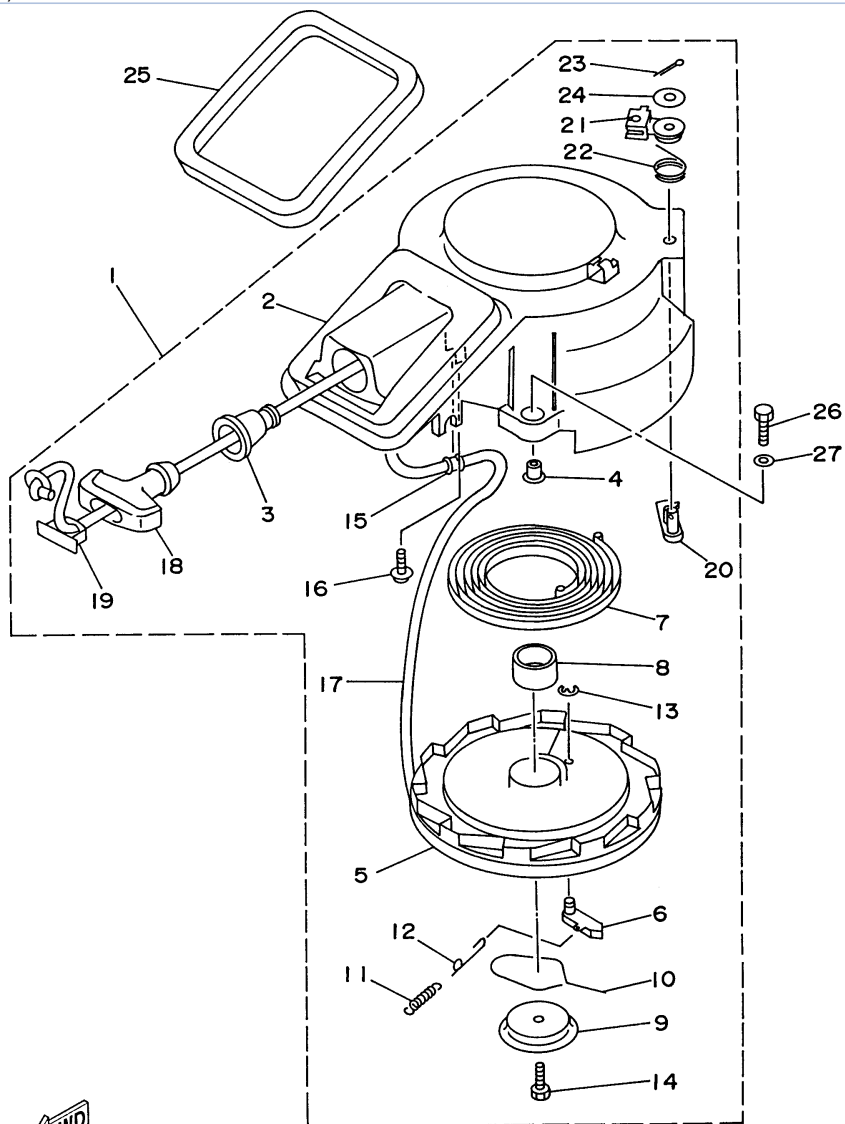

15ELRU 1996 / STARTER

63VJA-5050

©2014 Yamaha Motor Corporation, U.S.A. All rights reserved.

Part List

15ELRU 1996 / STARTER

REF - NO	PART NUMBER	PART NAME	QUANTITY	REMARKS
1	63V-15710-10-00	STARTER ASSEMBLY	1	
2	63V-15711-00-00	.CASE, STARTER	1	
3	63V-15795-00-00	.GUIDE, ROPE	1	
4	90387-06M05-00	.COLLAR	3	
5	63V-15714-00-00	.DRUM, SHEAVE	1	
6	63V-15741-00-00	.PAWL, DRIVE	1	
7	63V-15713-00-00	.SPRING, STARTER	1	
8	63V-15753-00-00	.BUSH	1	
9	63V-15716-00-00	.PLATE, DRIVE	1	
10	63V-15705-00-00	.SPRING, DRIVE PAWL	1	
11	63V-15767-00-00	.SPRING	1	
12	63V-15784-00-00	.SPRING, RETURN	1	
13	63V-15744-00-00	.CIRCLIP	1	
14	63V-15768-00-00	.BOLT	1	
15	63V-15764-00-00	.COLLAR 1	1	
16	63V-15793-00-00	.SCREW	1	
17	90580-50M01-00	.ROPE, STARTER	1	
18	6G1-15755-00-00	.HANDLE, STARTER	1	
19	6G1-15779-00-00	.COVER	1	
20	63V-15794-00-00	.STOPPER	1	
21	63V-15748-00-00	.PLUNGER, STARTER STOP	1	
22	63V-15734-00-00	.SPRING, RETURN	1	
23	91490-16020-00	.PIN, COTTER	1	
24	63V-15726-00-00	.WASHER, FLAT	1	
25	63V-15762-00-00	SEAL, RUBBER 2	1	
26	97095-06020-00	BOLT	3	
27	92990-06600-00	WASHER, PLATE	3	

Part Notes

15ELRU 1996 / STARTER

PART NUMBER	NOTE TEXT
92990-06600-00	OEM: This part number is among the Top 100 Most Popular Marine Maintenance Parts as of March 2014.

©2014 Yamaha Motor Corporation, U.S.A. All rights reserved.