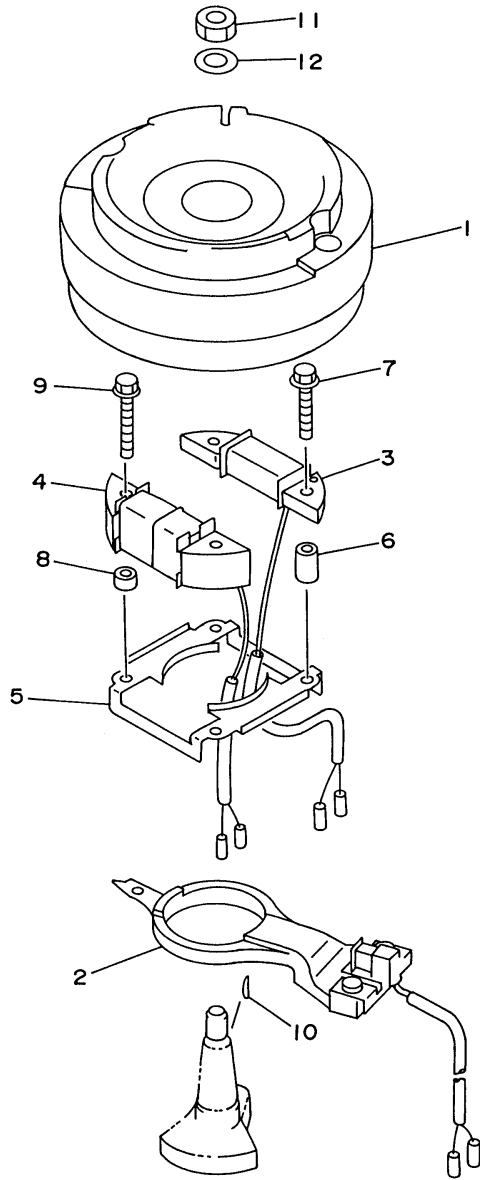

15ELRU 1996 / GENERATOR

63VJA-5160

©2014 Yamaha Motor Corporation, U.S.A. All rights reserved.

Part List

15ELRU 1996 / GENERATOR

REF - NO	PART NUMBER	PART NAME	QUANTITY	REMARKS
1	63V-85550-10-00	ROTOR ASSY	1	UR M
1	63V-85550-00-00	ROTOR ASSEMBLY (WITH RING GEAR)	1	UR E
2	63V-85580-00-00	COIL, PULSER	1	
3	63V-85520-00-00	COIL, CHARGE	1	
4	63V-85533-00-00	COIL, LIGHTING	1	
5	63V-41611-00-00	RETAINER, MAGNETO BASE	1	
6	90387-06M53-00	COLLAR	2	
7	90105-06M68-00	BOLT, FLANGE	2	
8	90387-06M24-00	COLLAR	2	
9	90105-06M69-00	BOLT, FLANGE	2	
10	90280-16053-00	KEY, WOODRUFF	1	
11	90170-12066-00	NUT	1	
12	90201-12472-00	WASHER, PLATE	1