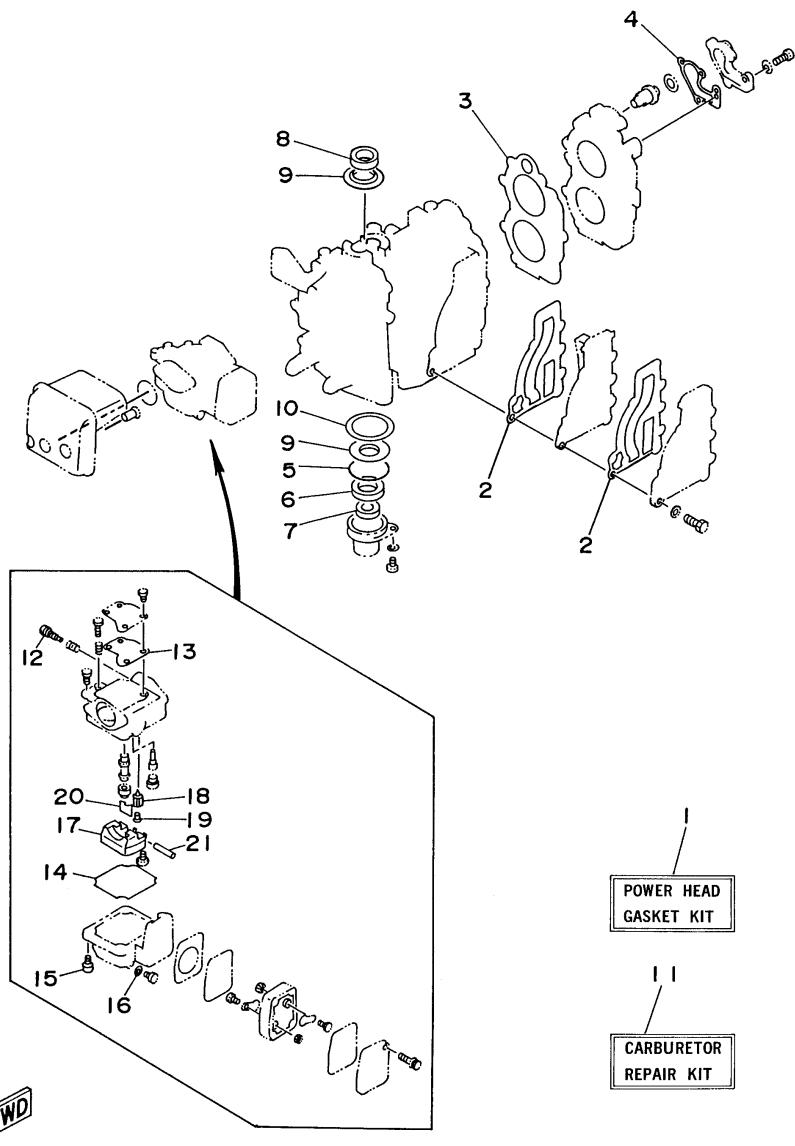

15ELRU 1996 / REPAIR KIT 1

63VJA-5200

©2014 Yamaha Motor Corporation, U.S.A. All rights reserved.

Part List

15ELRU 1996 / REPAIR KIT 1

REF - NO	PART NUMBER	PART NAME	QUANTITY	REMARKS
1	63V-W0001-00-00	POWER HEAD GASKET KIT	1	
2	63V-41112-A0-00	.GASKET, EXHAUST INNER COVER	2	
3	63V-11181-A0-00	.GASKET, CYLINDER HEAD 1	1	
4	682-12414-A1-00	.GASKET, COVER	1	
5	93210-46M16-00	.O-RING	1	
6	93102-25M44-00	.OIL SEAL	1	
7	93101-13M11-00	.OIL SEAL	1	
8	93110-23M00-00	.OIL SEAL	1	
9	63V-11445-00-00	.SPACER	2	
10	90201-46M29-00	.WASHER, PLATE	1	
11	63V-W0093-00-00	CARBURETOR REPAIR KIT	1	
12	679-14923-00-00	.SCREW, PILOT	1	
13	63V-14126-00-00	.GASKET	1	
14	63V-14984-00-00	.GASKET, FLOAT CHAMBER	1	
15	97980-04114-00	.SCREW, WITH WASHER	4	
16	6G1-14398-00-00	.WASHER	1	
17	63V-14985-00-00	.FLOAT	1	
18	6G1-14546-00-00	.VALVE, NEEDLE	1	
19	676-14186-00-00	.PIN, FLOAT	1	
20	663-14159-00-00	.CLIP	1	
21	6H4-14548-00-00	.PIN, FLOAT ARM	1