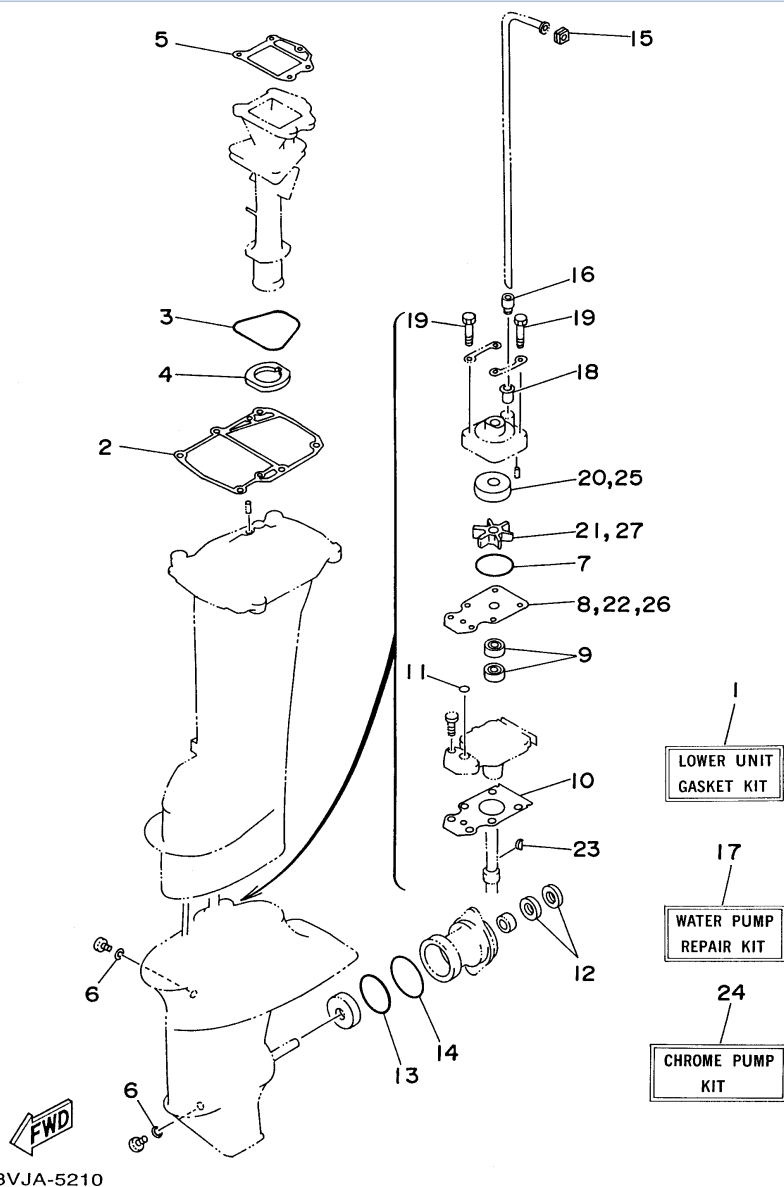

15ELRU 1996 / REPAIR KIT 2

Part List

15ELRU 1996 / REPAIR KIT 2

REF - NO	PART NUMBER	PART NAME	QUANTITY	REMARKS
1	63V-W0001-20-00	LOWER UNIT GASKET KIT	1	
2	63V-45113-A0-00	.GASKET, UPPER CASING	1	
3	93210-71MH6-00	.O-RING	1	
4	63V-41135-00-00	.GASKET, EXHAUST MANIFOLD	1	
5	63V-41133-A0-00	.GASKET, EXHAUST MANIFOLD 1	1	
6	90430-08020-00	.GASKET	2	
7	93210-44704-00	.O-RING	1	
8	63V-44323-00-00	.OUTER PLATE, CARTRIDGE	1	
9	93101-20048-00	.OIL SEAL	2	
10	63V-45315-A0-00	.PACKING, LOWER CASING	1	
11	93210-06ME6-00	.O-RING	1	
12	93101-17054-00	.OIL SEAL	2	
13	93210-57M09-00	.O-RING	1	
14	93210-56M80-00	.O-RING	1	
15	6G1-44365-00-00	.DAMPER, WATER SEAL	1	
16	63V-44368-00-00	.RUBBER, WATER SEAL 4	1	
17	63V-W0078-00-00	WATER PUMP REPAIR KIT	1	
18	647-44366-00-00	.DAMPER, WATER SEAL	1	
19	97080-08045-00	.BOLT	4	
20	63V-44322-00-00	.INSERT, CARTRIDGE	1	
21	63V-44352-00-00	.IMPELLER	1	
22	63V-44323-00-00	.OUTER PLATE, CARTRIDGE	1	
23	664-44338-00-00	.KEY, WOODRUFF	1	
24	63V-W0078-0A-00	CHROME PUMP KIT	1	
25	63V-44322-40-00	.INSERT, CARTRIDGE	1	
26	63V-44323-40-00	.OUTER PLATE, CARTRIDGE	1	
27	63V-44352-00-00	.IMPELLER	1	

Part Notes

15ELRU 1996 / REPAIR KIT 2

PART NUMBER	NOTE TEXT
90430-08020-00	OEM: This part number is among the Top 100 Most Popular Marine Maintenance Parts as of March 2014.

©2014 Yamaha Motor Corporation, U.S.A. All rights reserved.

©2014 Yamaha Motor Corporation, U.S.A. All rights reserved.