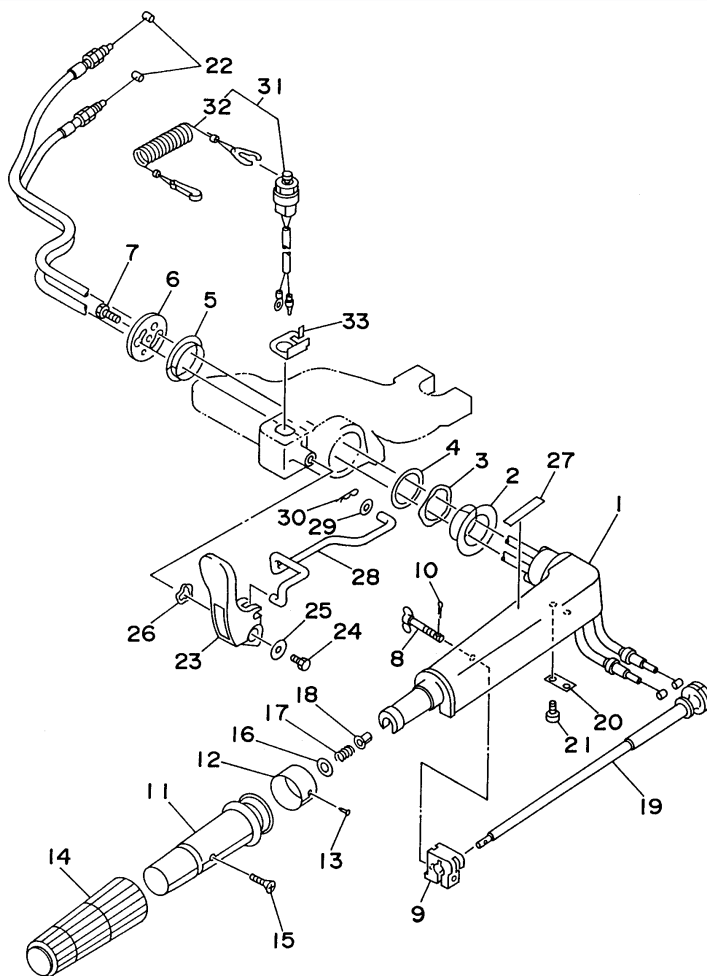

15ELRU 1996 / STEERING

63VJA-5110

©2014 Yamaha Motor Corporation, U.S.A. All rights reserved.

Part List

15ELRU 1996 / STEERING

REF - NO	PART NUMBER	PART NAME	QUANTITY	REMARKS
1	6G1-42111-10-4D	HANDLE, STEERING	1	
2	90386-34M97-00	BUSH	1	
3	90206-36M21-00	WASHER, WAVE	1	
4	90202-36M55-00	WASHER, PLATE	1	
5	90386-33M96-00	BUSH	1	
6	6G1-42131-01-00	COVER, HANDLE STEERING	1	
7	97095-06020-00	BOLT	1	
8	6G1-42125-01-00	BOLT, FRICTION ADJUSTING	1	
9	6G1-42126-00-00	FRICTION, STEERING HANDLE GRIP	1	
10	91490-16010-00	PIN. COTTER	1	
11	664-42119-00-00	GRIP, STEERING HANDLE	1	
12	6H2-42137-00-00	INDICATOR, THROTTLE	1	
13	90269-02M09-00	RIVET	1	
14	6G1-42177-00-00	RUBBER, HANDLE	1	
15	90149-05M13-00	SCREW	1	
16	92990-10600-00	WASHER, PLATE	1	
17	90501-23215-00	SPRING, COMPRESSION	1	
18	90386-08032-00	BUSH	1	
19	6G1-42138-01-00	LEVER, THROTTLE	1	
20	6E0-42159-02-00	STAY	1	
21	97885-05012-00	SCREW, PAN HEAD	2	
22	6L2-26301-00-00	THROTTLE CABLE ASSY	2	
23	63V-44111-00-00	HANDLE, GEAR SHIFT	1	
24	97095-06012-00	BOLT	1	
25	90201-06M02-00	WASHER, PLATE	1	
26	90206-13M10-00	WASHER, WAVE	1	
27	6E0-44191-11-00	INDICATOR, SHIFT	1	
28	63V-44124-00-00	LINK, SHIFT ROD	1	
29	90202-06009-00	WASHER, PLATE	1	
30	90468-10003-00	CLIP	1	
31	6H4-82575-02-00	ENGINE STOP SWITCH ASSEMBLY	1	
32	682-82556-00-00	.LANYARD, STOP SWITCH	1	
33	63V-82539-00-00	STAY, STOP SWITCH	1	

Part Notes

15ELRU 1996 / STEERING

PART NUMBER		NOTE TEXT
92990-10600-00		OEM: This part number is among the Top 100 Most Popular Marine Maintenance Parts as of March 2014.
682-82556-00-00		OEM: This part number is among the Top 100 Most Popular Marine Maintenance Parts as of March 2014.

©2014 Yamaha Motor Corporation, U.S.A. All rights reserved.