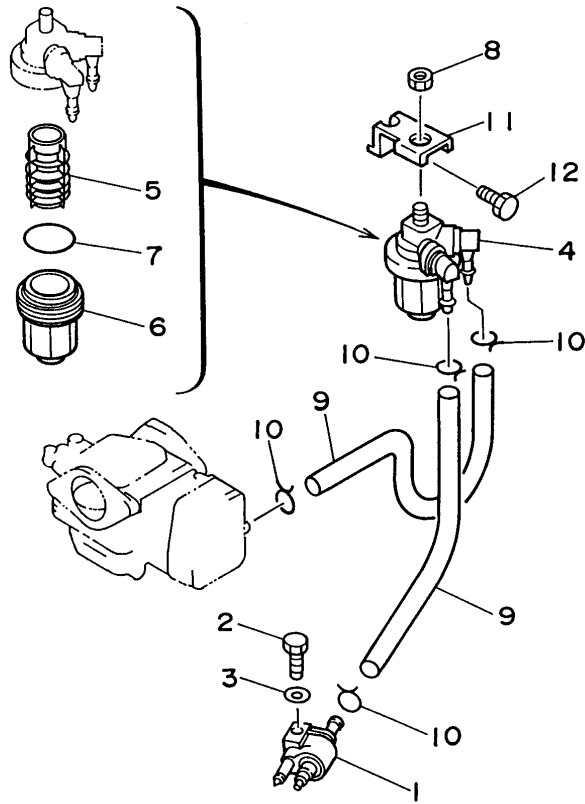

15ELRU 1996 / FUEL

63VJA-5060

©2014 Yamaha Motor Corporation, U.S.A. All rights reserved.

Part List

15ELRU 1996 / FUEL

REF - NO	PART NUMBER	PART NAME	QUANTITY	REMARKS
1	6G1-24304-02-00	FUEL PIPE JOINT COMP. 1	1	
2	97095-06020-00	BOLT	1	
3	92990-06600-00	WASHER, PLATE	1	
4	61N-24560-00-00	FILTER ASSY	1	
5	61N-24563-00-00	.ELEMENT, FILTER	1	
6	61N-24521-00-00	.CUP, FILTER	1	
7	93210-32738-00	.O-RING	1	
8	95380-08600-00	NUT	1	
9	90445-09M00-00	HOSE (L180)	2	
10	90467-08004-00	CLIP	4	
11	682-24566-00-00	BRACKET, FILTER	1	
12	97013-06010-00	BOLT	1	

Part Notes

15ELRU 1996 / FUEL

PART NUMBER	NOTE TEXT
92990-06600-00	OEM: This part number is among the Top 100 Most Popular Marine Maintenance Parts as of March 2014.

©2014 Yamaha Motor Corporation, U.S.A. All rights reserved.