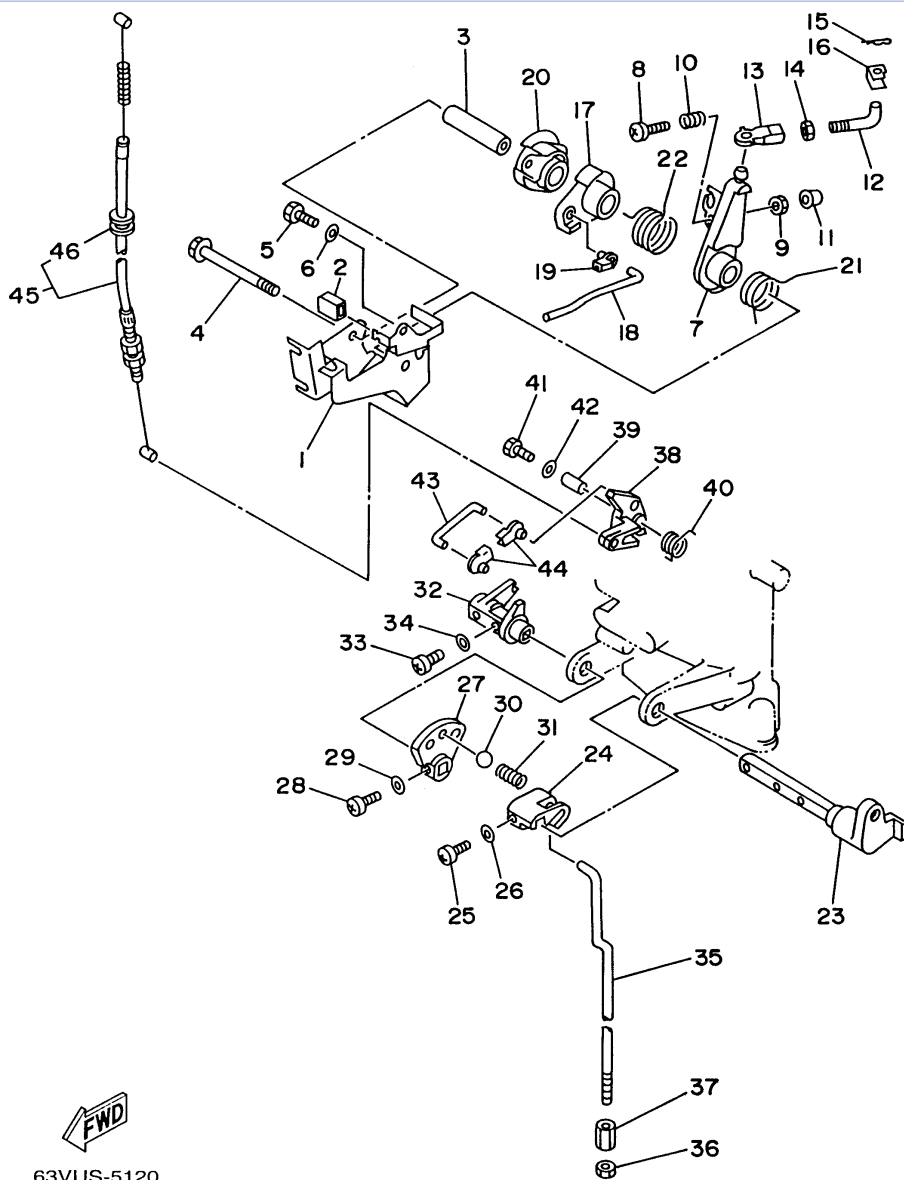

15ELRU 1996 / CONTROL 1

63VUS-5120

©2014 Yamaha Motor Corporation, U.S.A. All rights reserved.

Part List

15ELRU 1996 / CONTROL 1

REF - NO	PART NUMBER	PART NAME	QUANTITY	REMARKS
1	63V-14497-00-00	STAY, THROTTLE WIRE	1	
2	689-44194-00-00	CAP	1	
3	90387-06M50-00	COLLAR	1	
4	95895-06065-00	BOLT, FLANGE	1	
5	97095-06012-00	BOLT	1	
6	92990-06600-00	WASHER, PLATE	1	
7	63V-41631-00-00	LEVER, MAGNETO CONTROL	1	
8	97885-06030-00	SCREW, PAN HEAD	1	
9	95380-06600-00	NUT, HEXAGON	1	
10	90501-12M16-00	SPRING, COMPRESSION	1	
11	688-44194-00-00	CAP	1	
12	63V-41238-00-00	JOINT, LINK	1	
13	6H4-41237-00-00	JOINT, LINK	1	
14	95380-05700-00	NUT	1	
15	90468-10005-00	CLIP	1	
16	63V-41223-00-00	WASHER, LOCK 1	1	
17	63V-41283-00-00	LEVER, FREE ACCEL.	1	
18	63V-41211-00-00	LINK, ACCEL.	1	
19	661-41262-02-00	JOINT, CHOKE LEVER	1	
20	63V-41638-00-00	PULLEY	1	
21	90508-16M37-00	SPRING, TORSION	1	
22	90508-20M38-00	SPRING, TORSION	1	
23	63V-44123-00-00	ARM, SHIFT ROD	1	
24	63V-44121-01-00	LEVER, SHIFT ROD	1	
25	97885-05012-00	SCREW, PAN HEAD	1	
26	92990-05600-00	WASHER, PLATE	1	
27	63V-44113-00-00	CAM PLATE, HANDLE	1	
28	97885-05012-00	SCREW, PAN HEAD	1	
29	92990-05600-00	WASHER, PLATE	1	
30	93505-16024-00	BALL	1	
31	90501-12274-00	SPRING, COMPRESSION	1	
32	63V-44122-00-00	BUSHING, SHIFT ROD LEVER	1	
33	97885-05012-00	SCREW, PAN HEAD	1	
34	92990-05600-00	WASHER, PLATE	1	
35	63V-44143-01-00	ROD, SHIFT	1	
36	95380-06700-00	NUT	1	
37	90170-06015-00	NUT	1	
38	63V-15746-00-00	ARM	1	
39	90387-06M06-00	COLLAR	1	
40	90508-08M39-00	SPRING, TORSION	1	
41	97095-06020-00	BOLT	1	
42	92990-06600-00	WASHER, PLATE	1	
43	6L2-15747-00-00	LINK	1	
44	661-41262-02-00	JOINT, CHOKE LEVER	2	
45	63V-15770-00-00	CABLE COMP., STARTER STOP	1	
46	90480-10M16-00	.GROMMET	1	

Part Notes

15ELRU 1996 / CONTROL 1

PART NUMBER	NOTE TEXT
92990-06600-00	OEM: This part number is among the Top 100 Most Popular Marine Maintenance Parts as of March 2014.
92990-06600-00	OEM: This part number is among the Top 100 Most Popular Marine Maintenance Parts as of March 2014.

©2014 Yamaha Motor Corporation, U.S.A. All rights reserved.