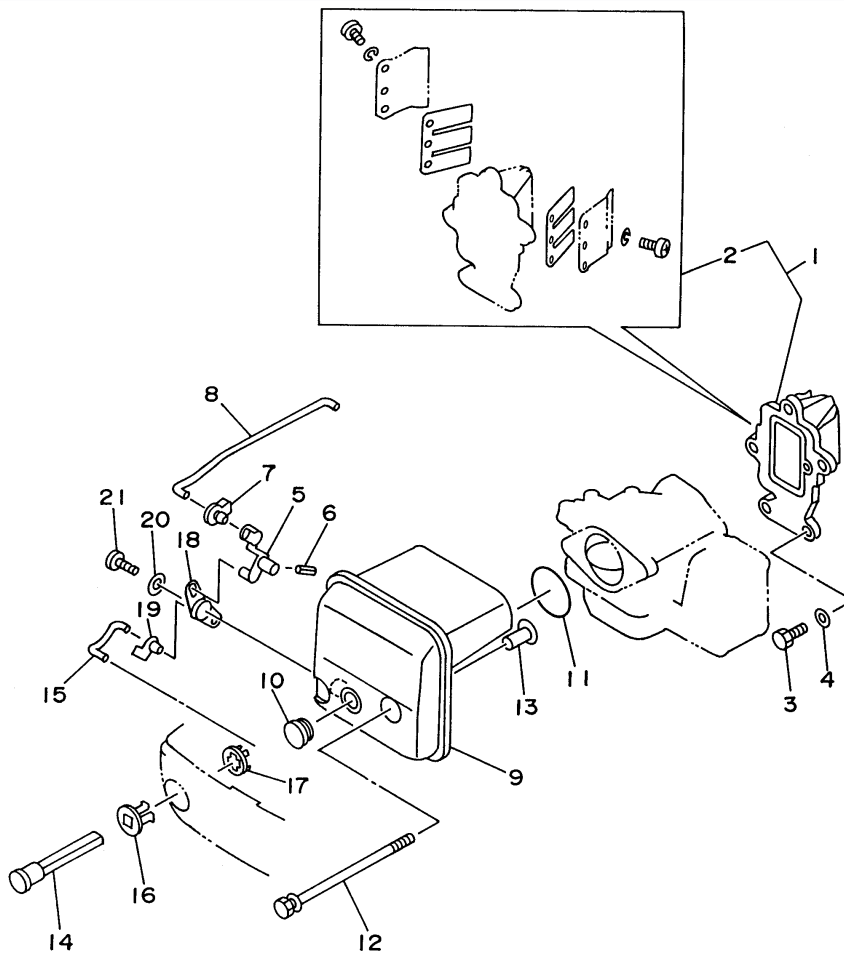

15ELRU 1996 / INTAKE

63VJA-5030

©2014 Yamaha Motor Corporation, U.S.A. All rights reserved.

Part List

15ELRU 1996 / INTAKE

REF - NO	PART NUMBER	PART NAME	QUANTITY	REMARKS
1	63V-13610-00-00	REED VALVE ASSY	1	UR 9.9
1	63W-13610-00-00	REED VALVE ASSY	1	UR 15
2	682-W0004-00-00	.REED SET	1	
3	97095-06020-00	BOLT	3	
4	92990-06600-00	WASHER, PLATE	3	
5	63V-41253-00-00	LEVER, CHOKE	1	
6	91690-20010-00	PIN, SPRING	1	
7	63V-41262-00-00	JOINT, CHOKE LEVER	1	
8	63V-41257-00-00	ROD, CHOKE 2	1	
9	63V-14440-00-00	SILENCER ASSY, INTAKE	1	
10	90480-12M25-00	GROMMET	1	
11	93210-35M86-00	.O-RING	1	
12	90119-06M94-00	BOLT, WITH WASHER	2	
13	90387-06M15-00	COLLAR	2	
14	6H4-41271-01-00	KNOB, CHOKE	1	
15	63V-41256-00-00	ROD, CHOKE 1	1	
16	689-41273-00-00	GROMMET	1	
17	6J8-41274-00-00	GROMMET 2	1	
18	63V-41252-00-00	LEVER, CHOKE 1	1	
19	661-41262-02-00	JOINT, CHOKE LEVER	1	
20	90201-05M09-00	WASHER, PLATE	1	
21	90164-05M03-00	SCREW, TAPPING	1	

Part Notes

15ELRU 1996 / INTAKE

PART NUMBER	NOTE TEXT
92990-06600-00	OEM: This part number is among the Top 100 Most Popular Marine Maintenance Parts as of March 2014.

©2014 Yamaha Motor Corporation, U.S.A. All rights reserved.