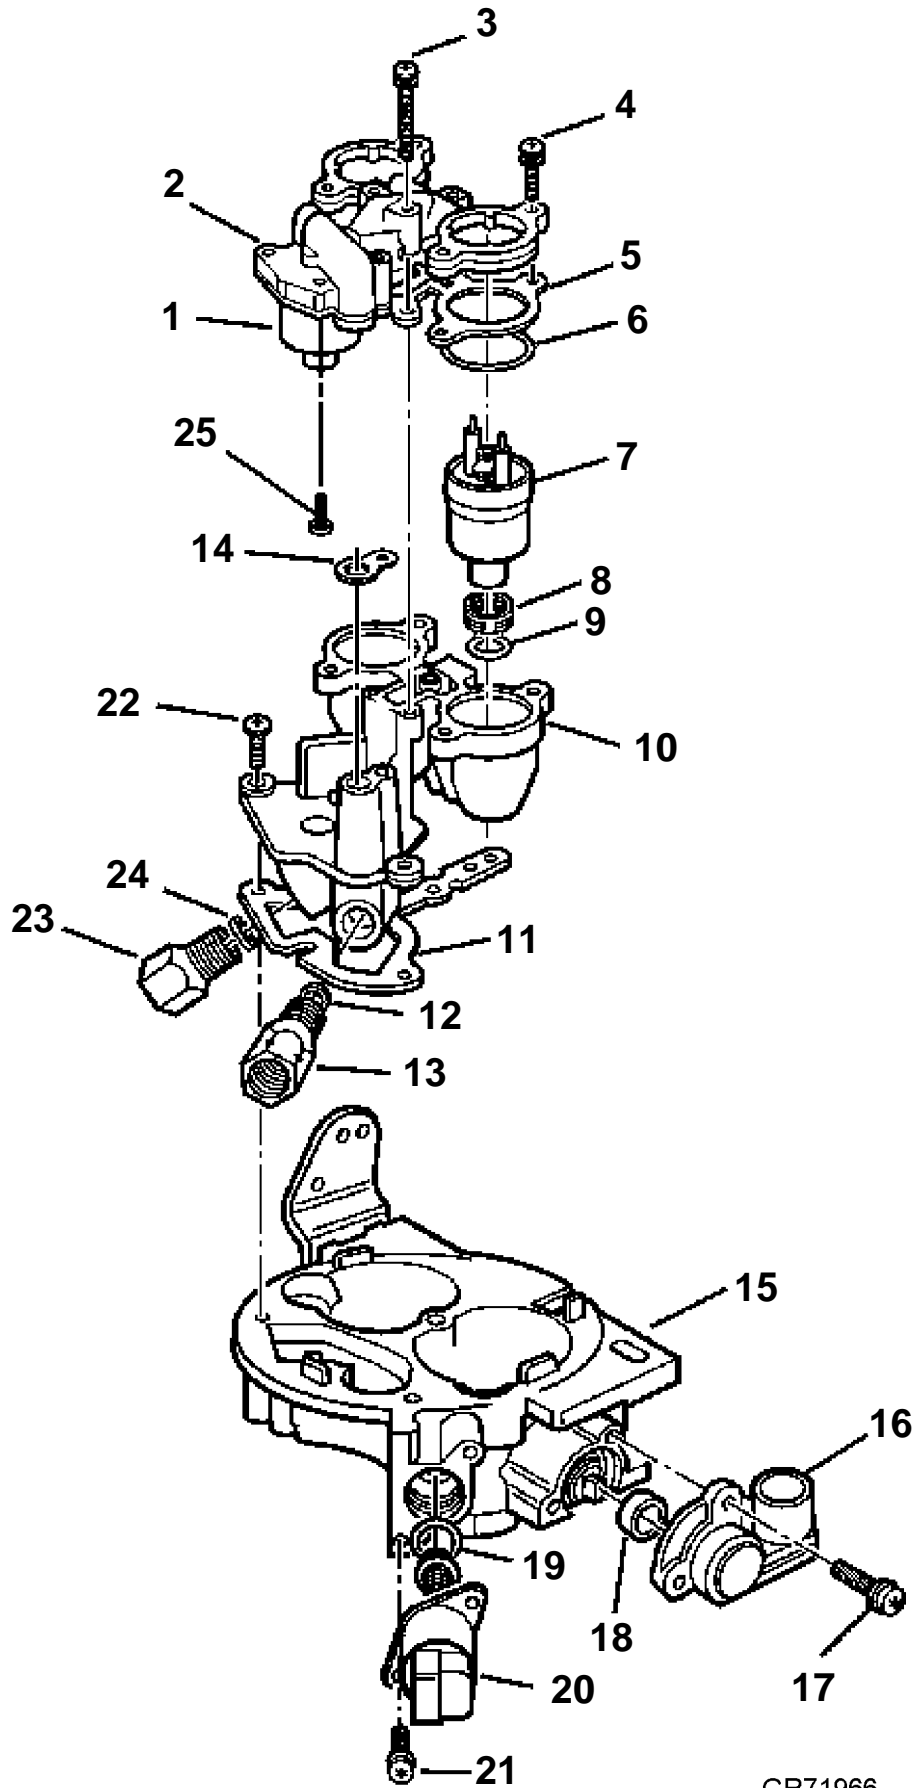

THROTTLE BODY INJECTION SERVICE KITS

GR71966

THROTTLE BODY INJECTION SERVICE KITS

REF	PART NO.	QTY	DESCRIPTION	NOTES
1		1	REGULATOR, Fuel pressure	TBI assy is only serviceable by the kits listed below.
2		1	COVER, Fuel meter	
3		3	SCREW, Cover, long	
4		5	SCREW, Cover, short	
5		1	GASKET, Cover, fuel meter	
6		2	O-RING, Fuel injector, upper	
7		2	FUEL INJECTOR	
8		2	FILTER, Fuel injector inlet	
9		2	O-RING, Fuel injector, lower	
10		1	BODY, Fuel meter	
11		1	GASKET, Throttle body to fuel meter body	
12		1	GASKET, Fuel outlet nut	
13		1	NUT, Fuel outlet	
14		1	GASKET, Fuel meter outlet	
15		1	THROTTLE BODY	
16		1	THROTTLE POSITION SENSOR	
17		2	SCREW, Throttle position sensor	
18		1	SEAL, Throttle position sensor	
19		1	O-RING, IAC valve	
20		1	IDLE AIR CONTROL (IAC) VALVE	
21		2	SCREW, IAC valve	
22		3	SCREW, Fuel meter body to throttle body	
23		1	NUT, Fuel inlet	
24		1	GASKET, Fuel inlet nut	
	3856766	1	Nipple	Available separately
	3852158	1	Lock strap	Available separately
	3857887	1	Throttle body	
	3855179	1	Repair kit, 5, 6, 8, 9, 11, 12, 14, 19, 24	
	3855180	1	Repair kit, 1, 2, 3, 4, 5, 6, 7, 8, 9, 10, 11, 14, 25	
	3857397	1	Repair kit, 1, 2, 5, 14, 25	
	3858941	1	Injector, 5, 6, 7, 9, 14	
	3855183	1	Throttle body, Base assy package	
	3855184	1	Repair kit, 16, 18	
	3855185	1	Repair kit, 19, 20	
	3855186	1	Repair kit, 12, 13, 23, 24	
	3855187	1	Repair kit, 3, 4, 17, 21, 22	
	3855188	1	Repair kit	
	3855189	1	Repair kit, 5, 6, 8, 9, 14	