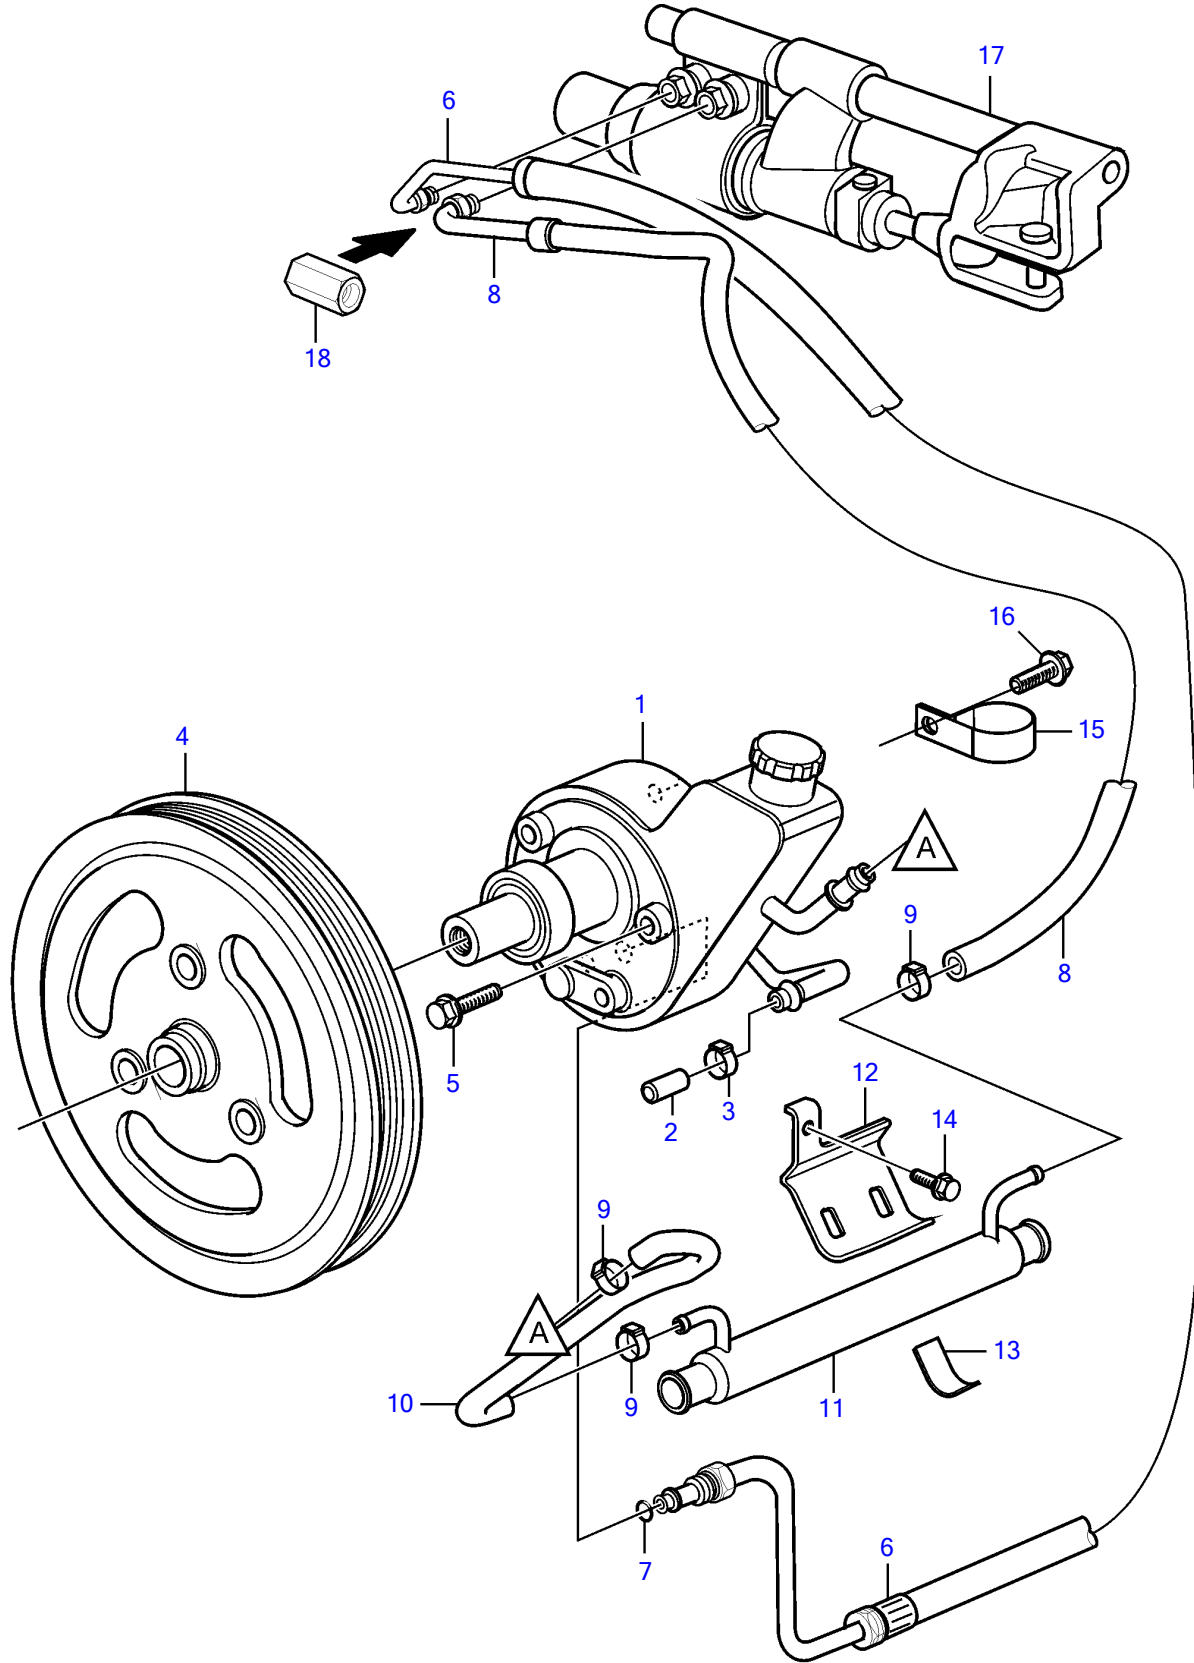

V8-380-CE-A

V8-380-CE-A

REF	PART NO.	QTY	DESCRIPTION	SEE SEC.	NOTES
1	3884974	1	Steering pump		
2	21760008	1	Cardboard tube		
3	(978171)	1	Hose clamp		Obsolete part
4	21610791	1	Pulley		
5	3863139	3	Screw		
6	21905432	1	Hose assembly		
7	3852497	1	O-ring		
8	21715119	1	Hose assembly		
9	(978171)	3	Hose clamp		Obsolete part
10	21694802	1	Hose		replaced by next part number
	22023146	1	Hose		
11	21399019	1	Hydraulic oil cooler		
12	21696203	1	Bracket		
13	21434108	1	Support rubber		
14	3595499	1	Flange screw		
15	3852434	1	Clamp		
16		1	Bolt		
17		1	Steering cylinder	9931	
18	(3853315)	1	Fitting		Obsolete part