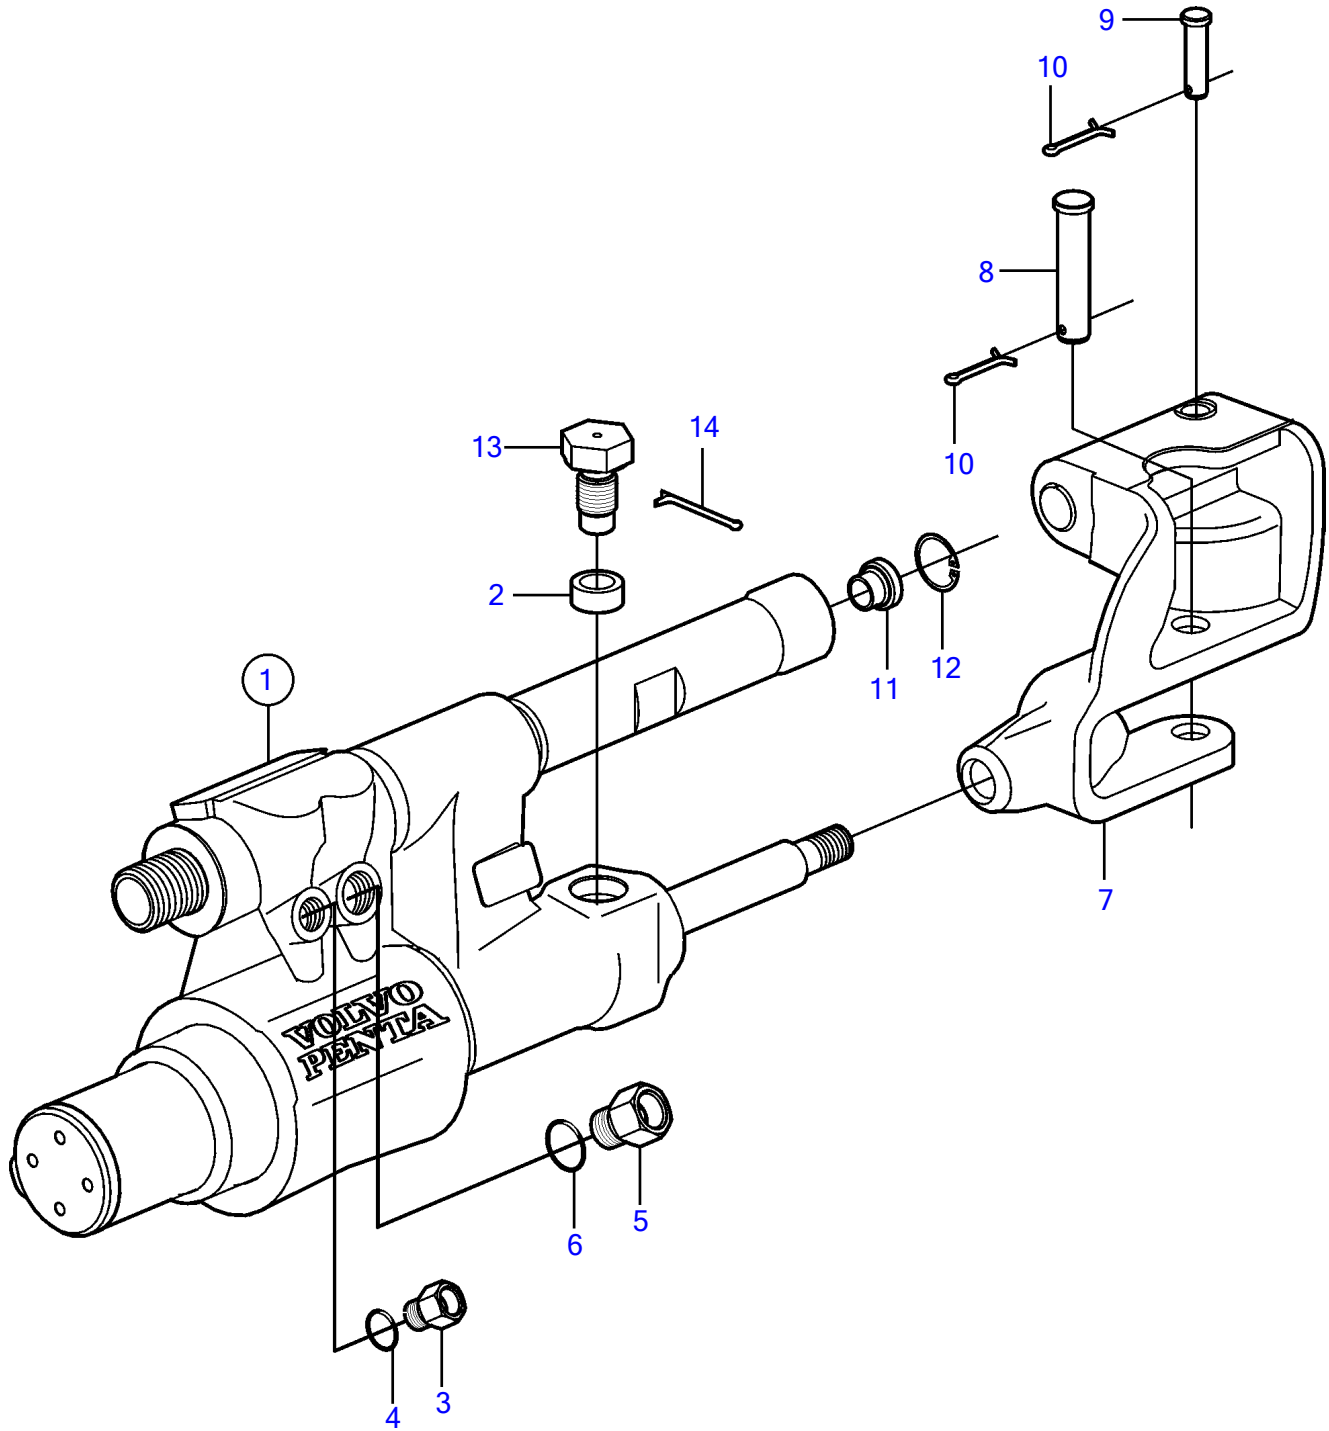

V8-380-CE-A

V8-380-CE-A

REF	PART NO.	QTY	DESCRIPTION	NOTES
1	3812269	1	Steering cylinder	replaced by next part number
	21910902	1	Steering cylinder	
2	3861035	2	• Bushing	
3	3859041	1	• Fitting	
4	3859040	1	• O-ring	
5	3859043	1	• Fitting	
6	3859042	1	• O-ring	
7	3859048	1	• Cable attachment	
8	3859047	1	• Pin	
9	3859046	1	• Pin	
10	3859045	2	• Split pin	
11	3859052	1	• Ring	
12	3859051	1	• Ring	
13	3850931	2	Screw	
14	3853376	2	Split pin	