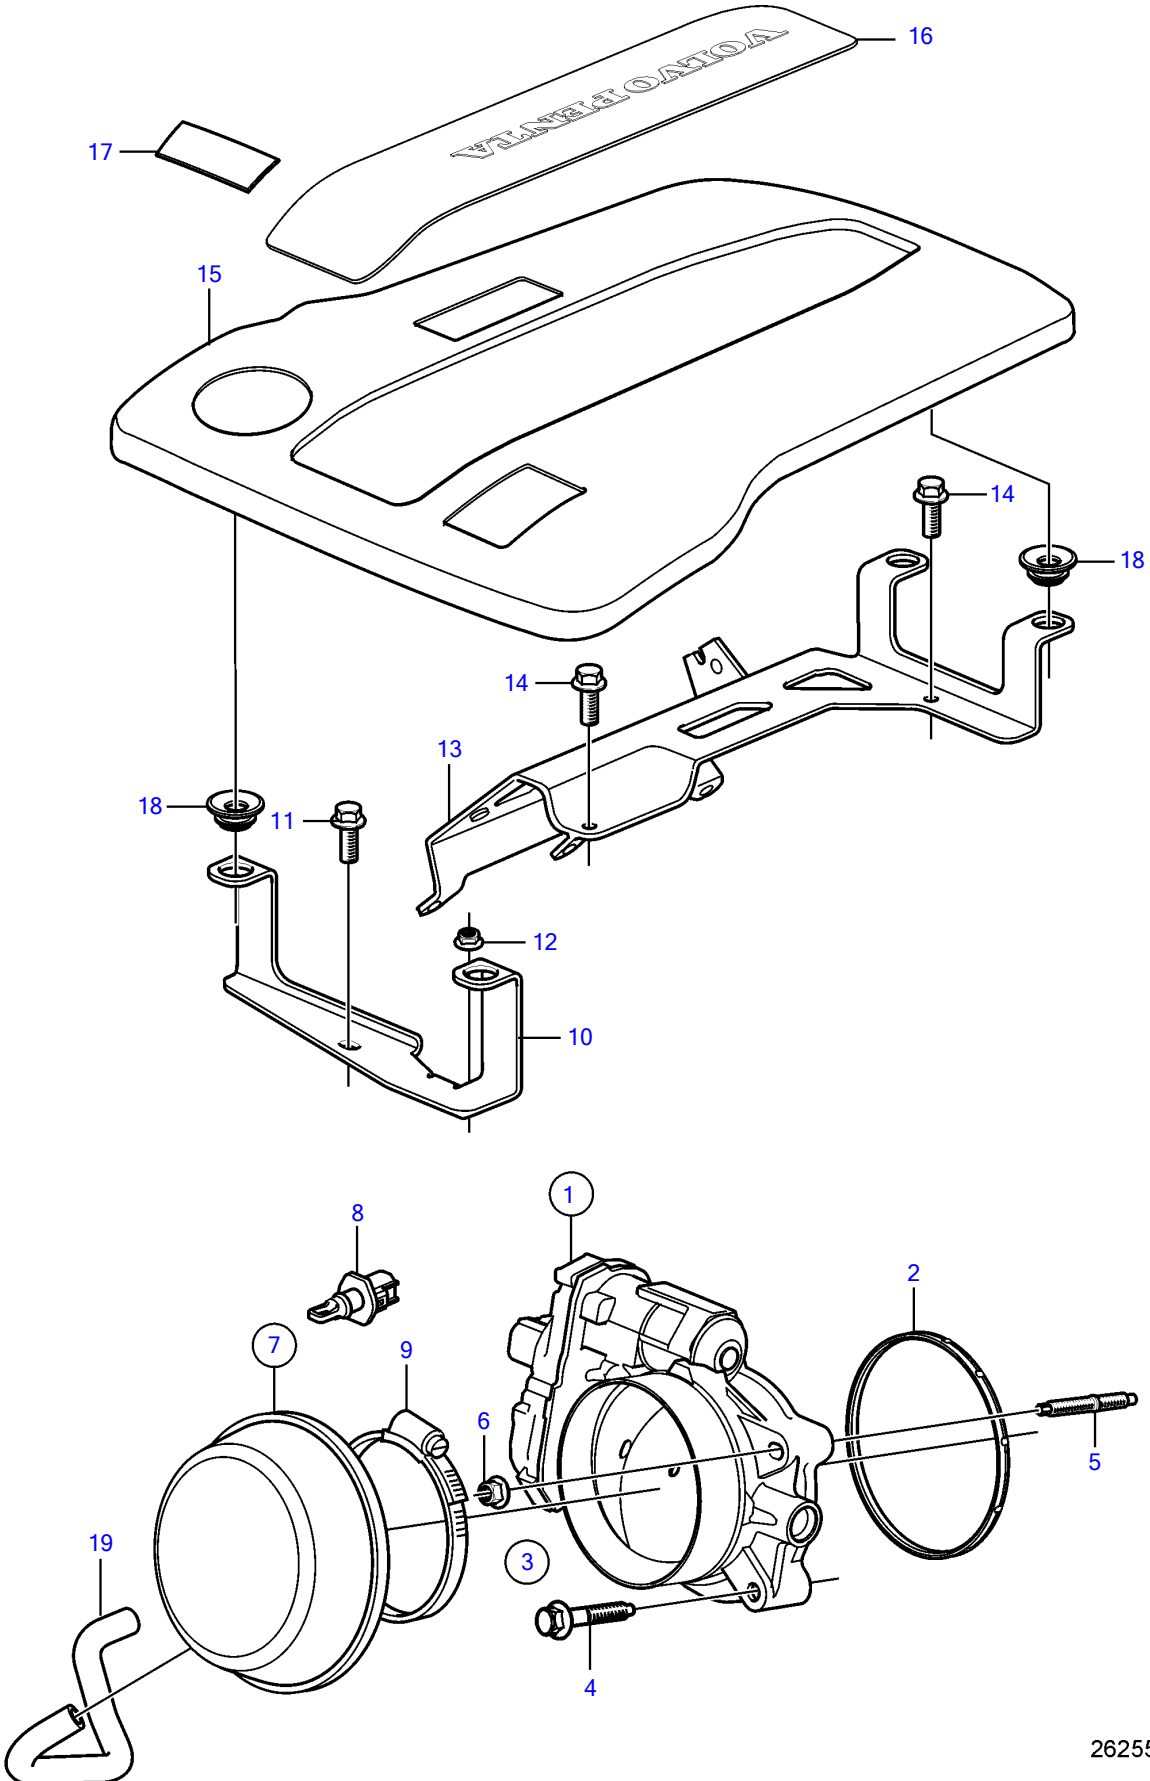

V8-380-CE-A

26255

V8-380-CE-A

REF	PART NO.	QTY	DESCRIPTION	NOTES
1	21742808	1	Body, throttle	
		1	• Switch, idle validation	not sold separately
		2	• Sensor, throttle position	not sold separately
2	21883745	1	Gasket	
3	21883753	1	Bolt, kit	
4		2	• Bolt	not sold separately
5		2	• Stud	not sold separately
6		2	• Nut	not sold separately
7	21604789	1	Flame shield	
8	21713355	1	• Sensor, intake air temp	
9	3863443	1	Hose clamp	
10	21663242	1	Bracket	
11	946544	1	Flange screw	
12	981124	1	Flange nut	
13	21618168	1	Bracket	
14	946544	2	Flange screw	
15	21614847	1	Cover	
16	21652121	1	• Decal	Volvo Penta V8
17		1	Decal	350
	21766647	1	Decal	380
	22088294	1	Decal	430
18	21429100	4	Grommet	
19	21670012	1	Hose	