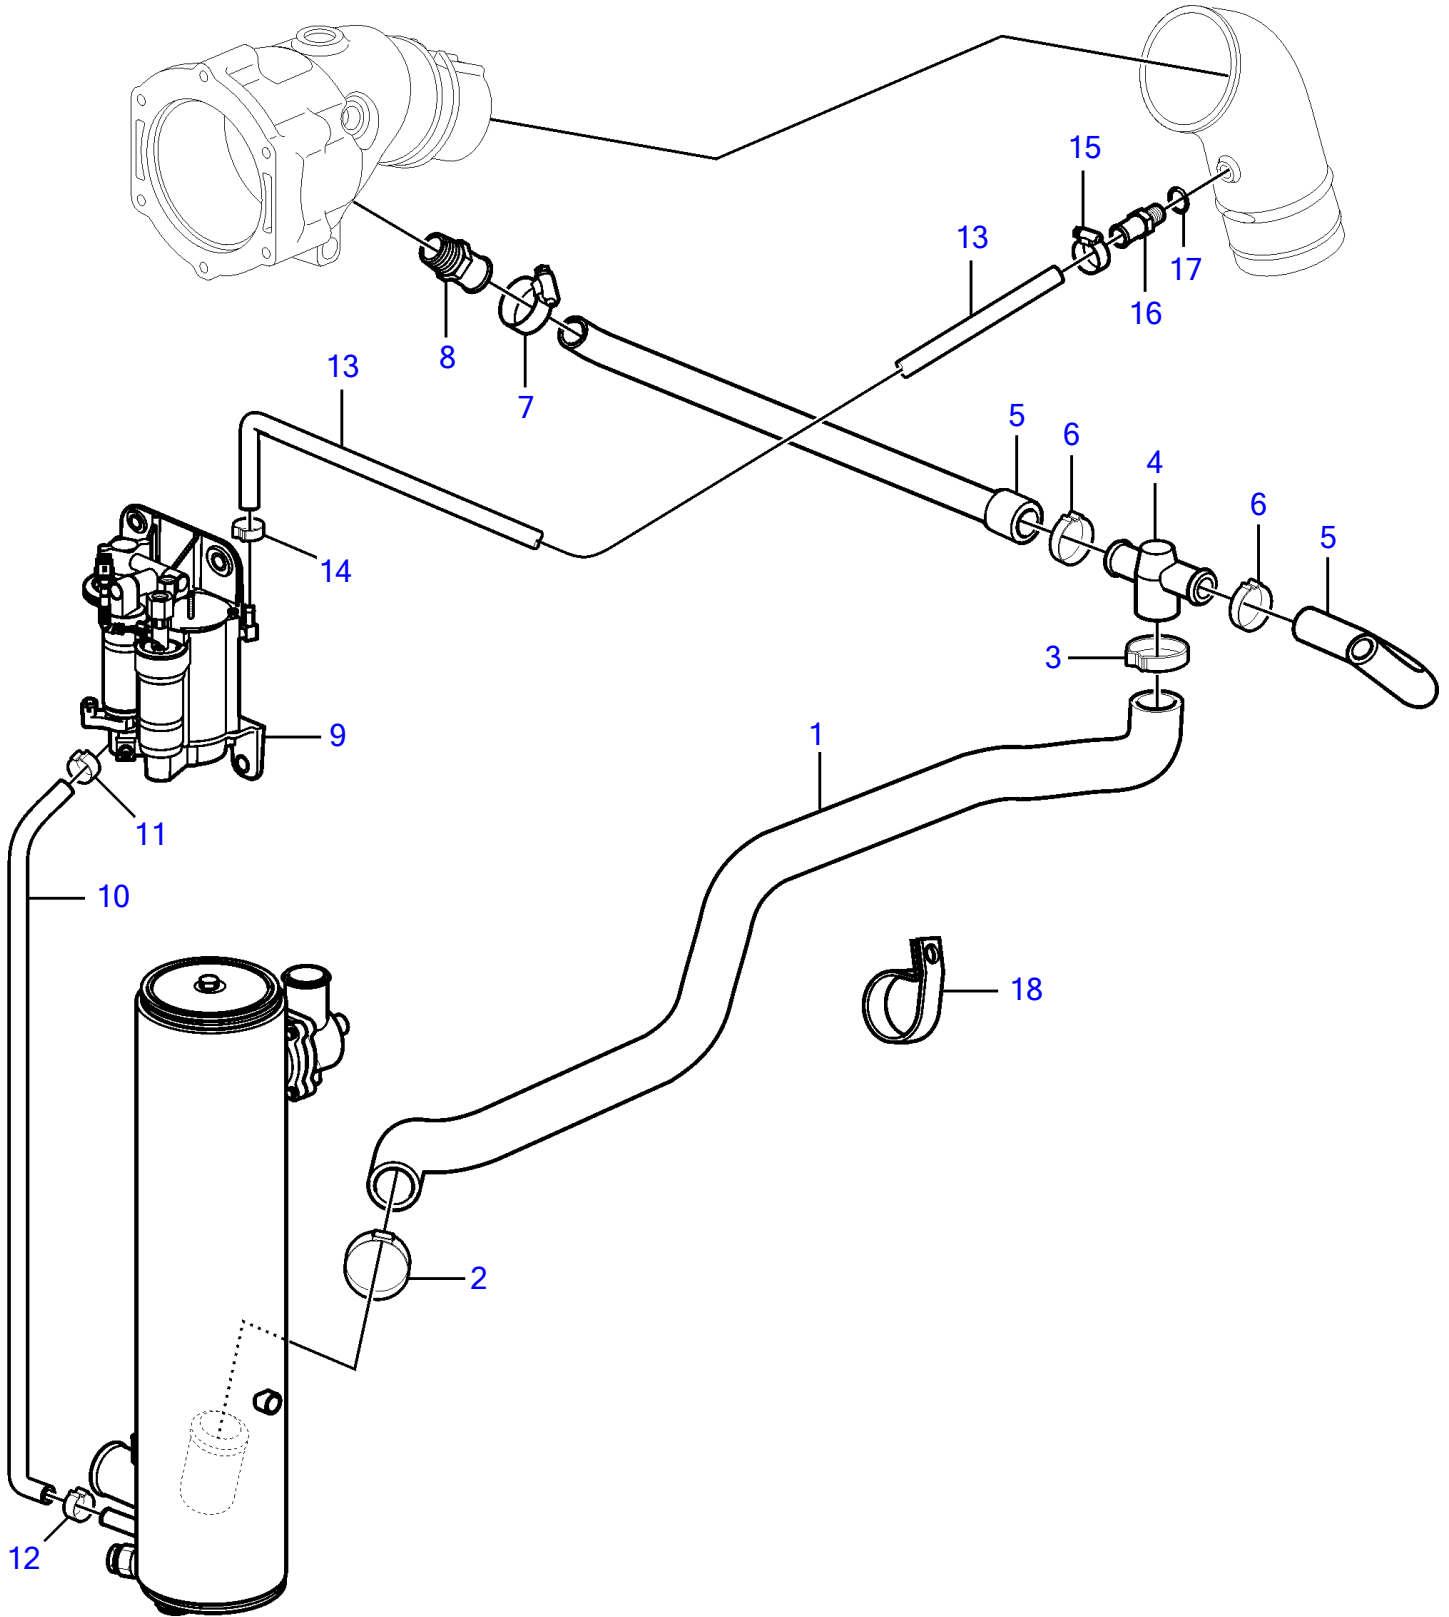

V8-380-CE-A

V8-380-CE-A

REF	PART NO.	QTY	DESCRIPTION	NOTES
1	21616859	1	Hose	
2		1	Hose clamp	
3		1	Hose clamp	
4	21630488	1	Adapter, tee	
5	21616871	2	Hose	
6		2	Hose clamp	
7	3863439	2	Hose clamp	
8	983744	2	Hose nipple	
9	21605461	1	Fuel pump	
10		1	• Hose	not sold separately
11	978166	1	• Hose clamp	
12	978166	1	Hose clamp	
13	21807153	1	Hose	
14	978166	1	Hose clamp	
15	3860413	1	Hose clamp	
16	21115767	1	Adapter	
17	976970	1	• O-ring	
18	21619466	2	Attaching clamp	