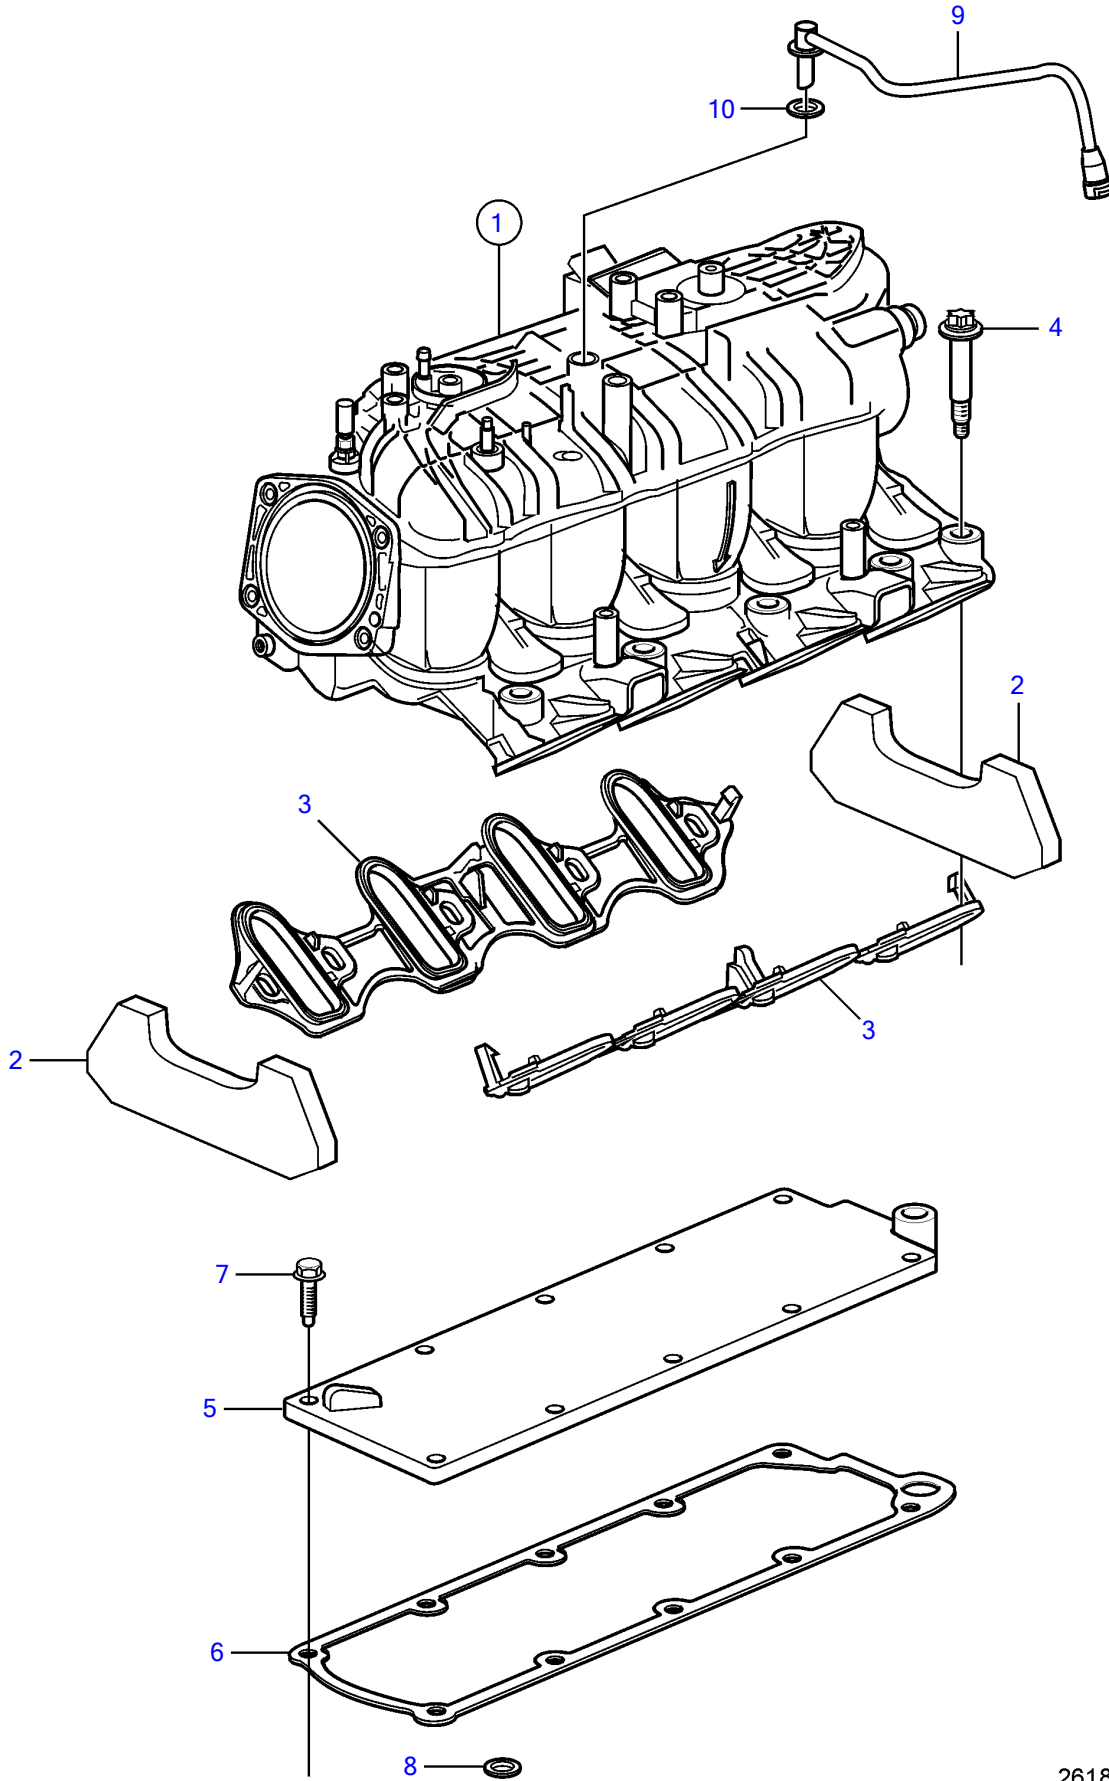

V8-380-CE-A

V8-380-CE-A

REF	PART NO.	QTY	DESCRIPTION	NOTES
1	21883744	1	Manifold	
2		2	• Insulator	not sold separately
3	21883748	1	Gasket kit	
4	21883747	10	Hexagon screw	
5	21883750	1	Cover	
6	21883751	1	• Gasket	
7		10	• Bolt	not sold separately
8	21883749	8	• Gasket	
9	21883712	1	Tube	
10		1	• Seal	not sold separately