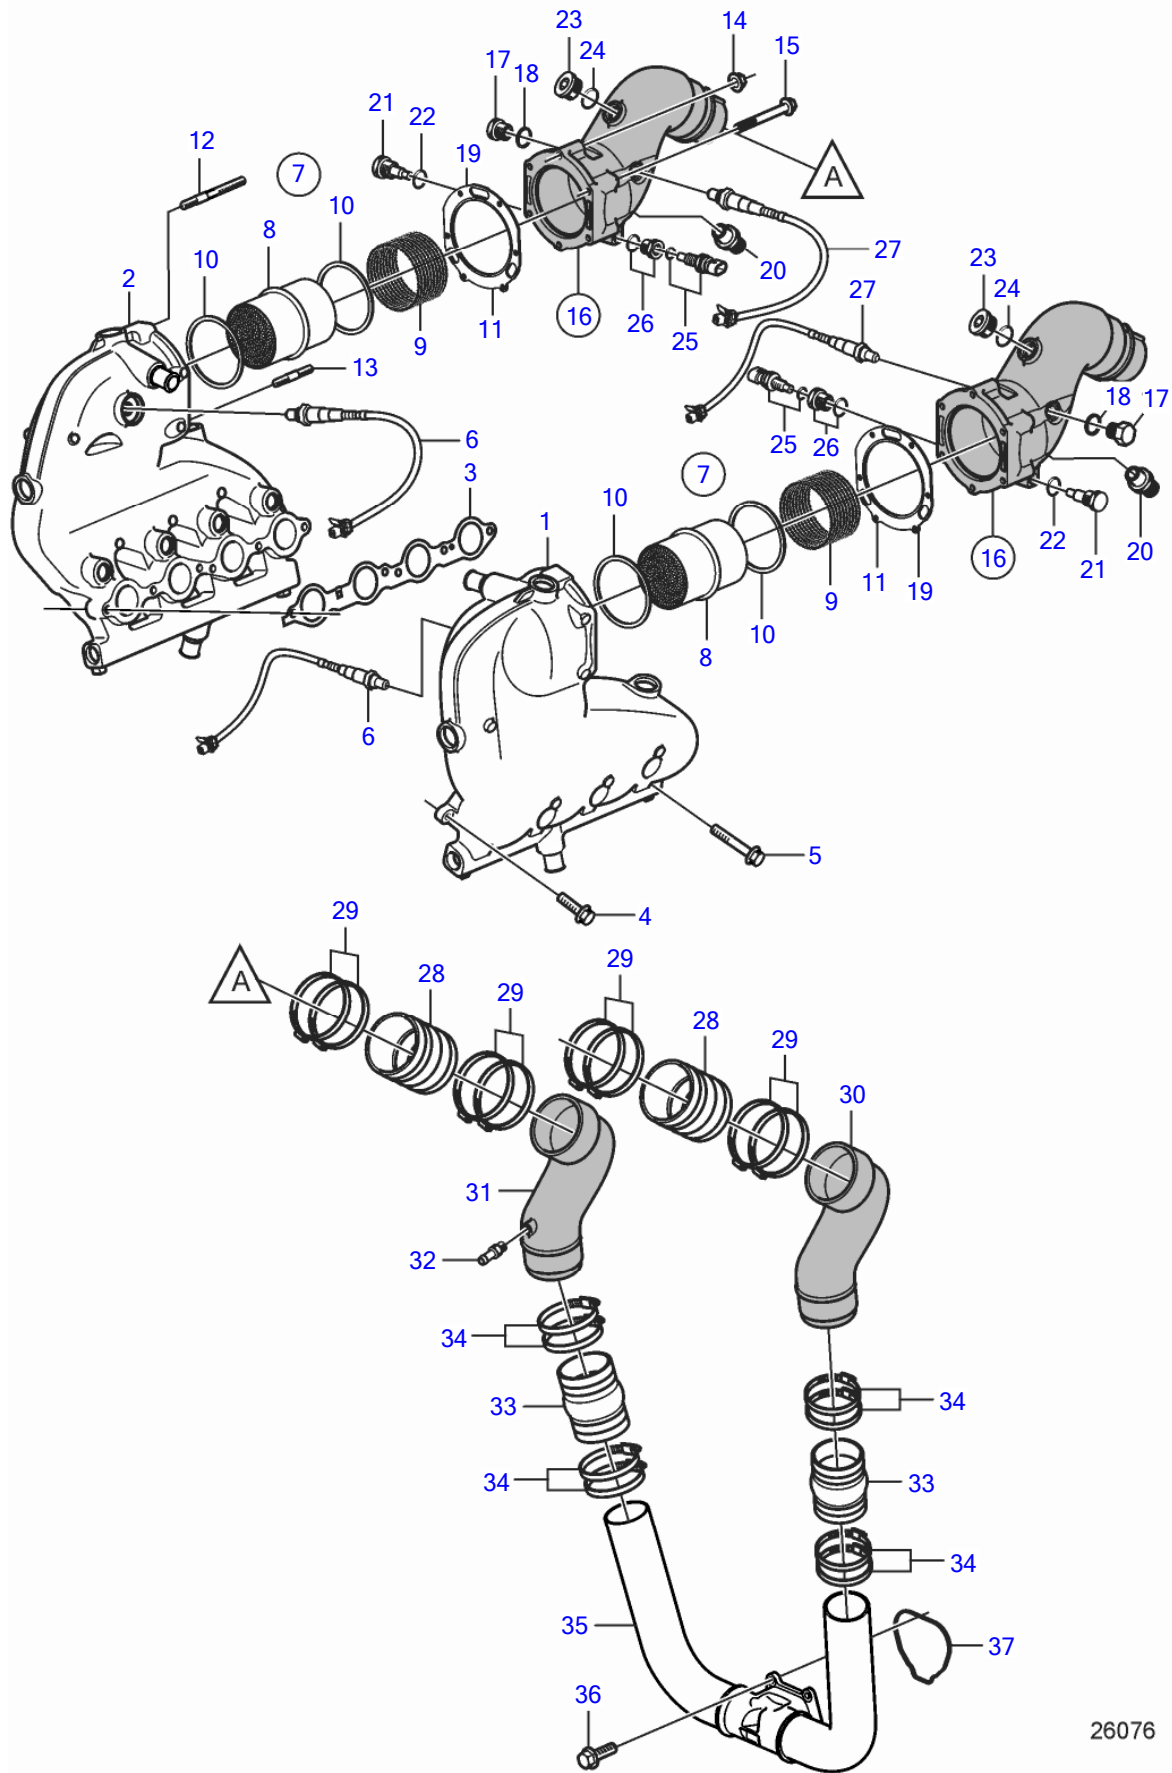

V8-380-CE-A

26076

V8-380-CE-A

REF	PART NO.	QTY	DESCRIPTION	SEE SEC.	NOTES
1	21669279	1	Exhaust manifold		
2	21669277	1	Exhaust manifold		
3	21669281	2	Gasket		
4		10	Screw		M8x30mm
5		2	Screw		M8x50mm
6	21552128	2	Sensor, oxygen		
7	21571778	2	Catalytic converter		
8	21321980	1	• Catalytic converter		
9	3889967	1	• Support sleeve		
10	3889966	2	• Sealing ring		
11	21591352	1	• Gasket		
12	953058	2	Stud		
13	953047	2	Stud		
14	945408	4	Flange nut		
15	969189	8	Flange screw		
16		2			
		1	• Exhaust riser		
17	960632	1	• Plug		
18	977751	1	• Gasket		
19	21591352	1	• Gasket		
20	983744	1	• Hose nipple		
21	21203185	2	Plug		
22	21281417	2	• O-ring		
23	21399010	2	Plug		
24		2	• O-ring		
25	21697906	2	Sensor		
		2	• O-ring		not sold separately
26	21685726	2	Adapter		
		2	• O-ring		not sold separately
27	3883724	2	Sensor, oxygen		
28	3852696	2	Hose		
29	3863443	8	Hose clamp		
30	21824401	1	Exhaust riser		Port
31	21646838	1	Exhaust riser		Starboard
32		1	Nipple	37117	
33	3863450	2	Bellows		
34	3863442	8	Hose clamp		
35	21608209	1	Exhaust pipe		
36	3841928	4	Flange screw		
37	3841013	1	Gasket		