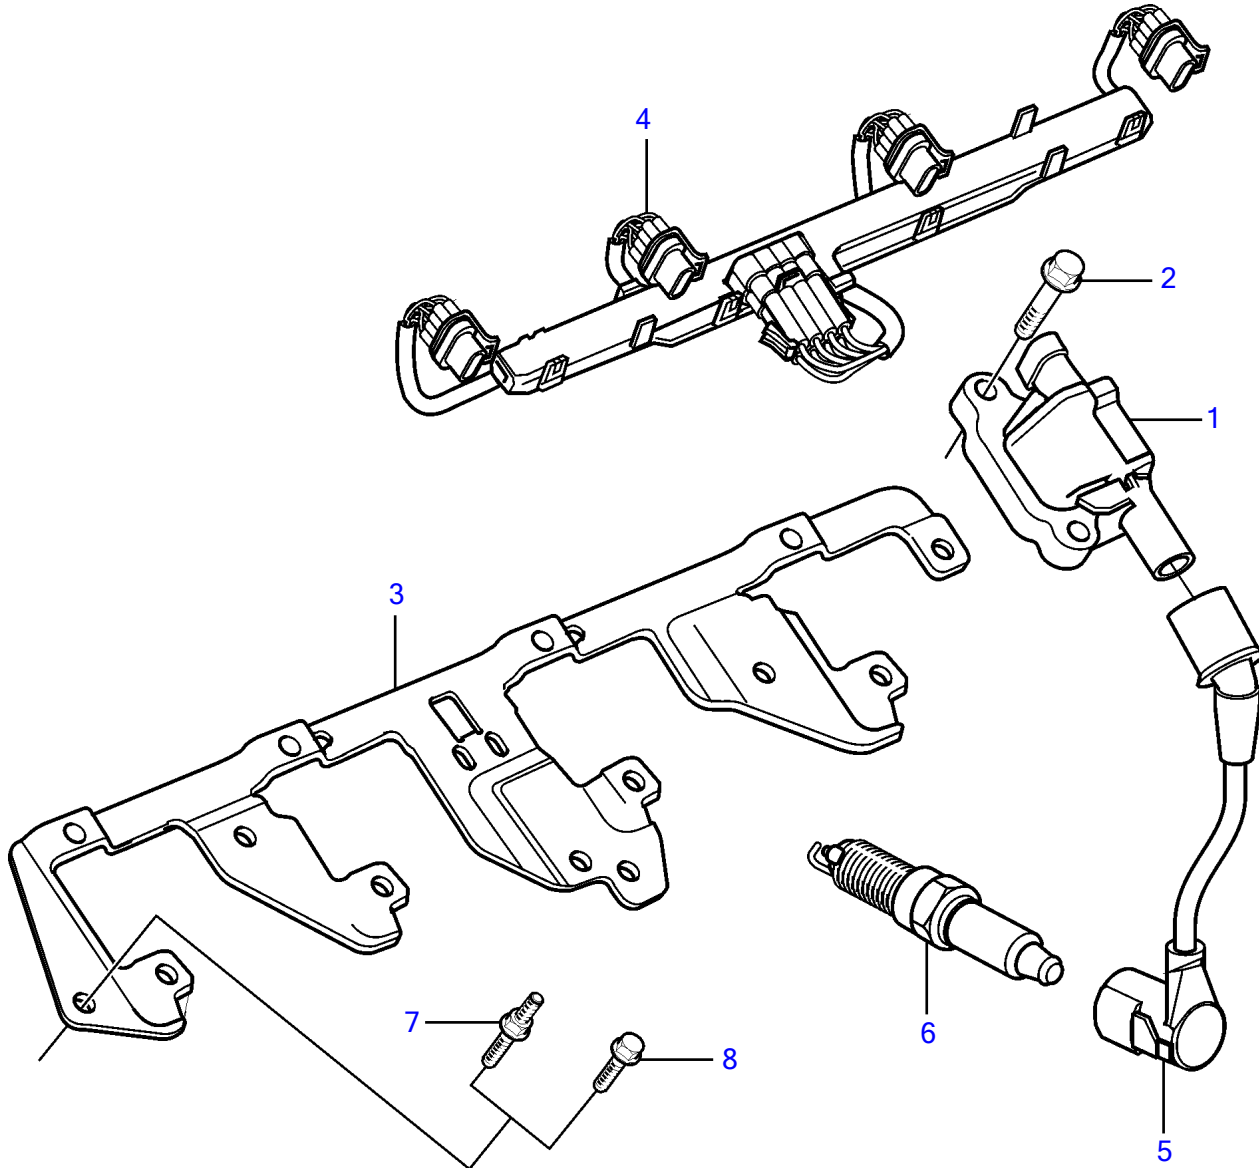

V8-380-CE-A

V8-380-CE-A

REF	PART NO.	QTY	DESCRIPTION	NOTES
1	21652127	8	Ignition coil	
2	21883679	13	Screw	M6x25mm
	947542	3	Flange screw	M6x25mm, with sealer, for bracket
3	21883680	2	Bracket	
4	21883681	2	Wire	
5	21801266	1	Ignition cable kit	
		8	• Ignition cable	
6	21772268	2	Spark plug kit	4 pack
	21801267	1	Spark plug kit	24 pack
7	21883713	7	Stud	
8	947542	2	Flange screw	L=25mm
	946544	1	Flange screw	L=16mm