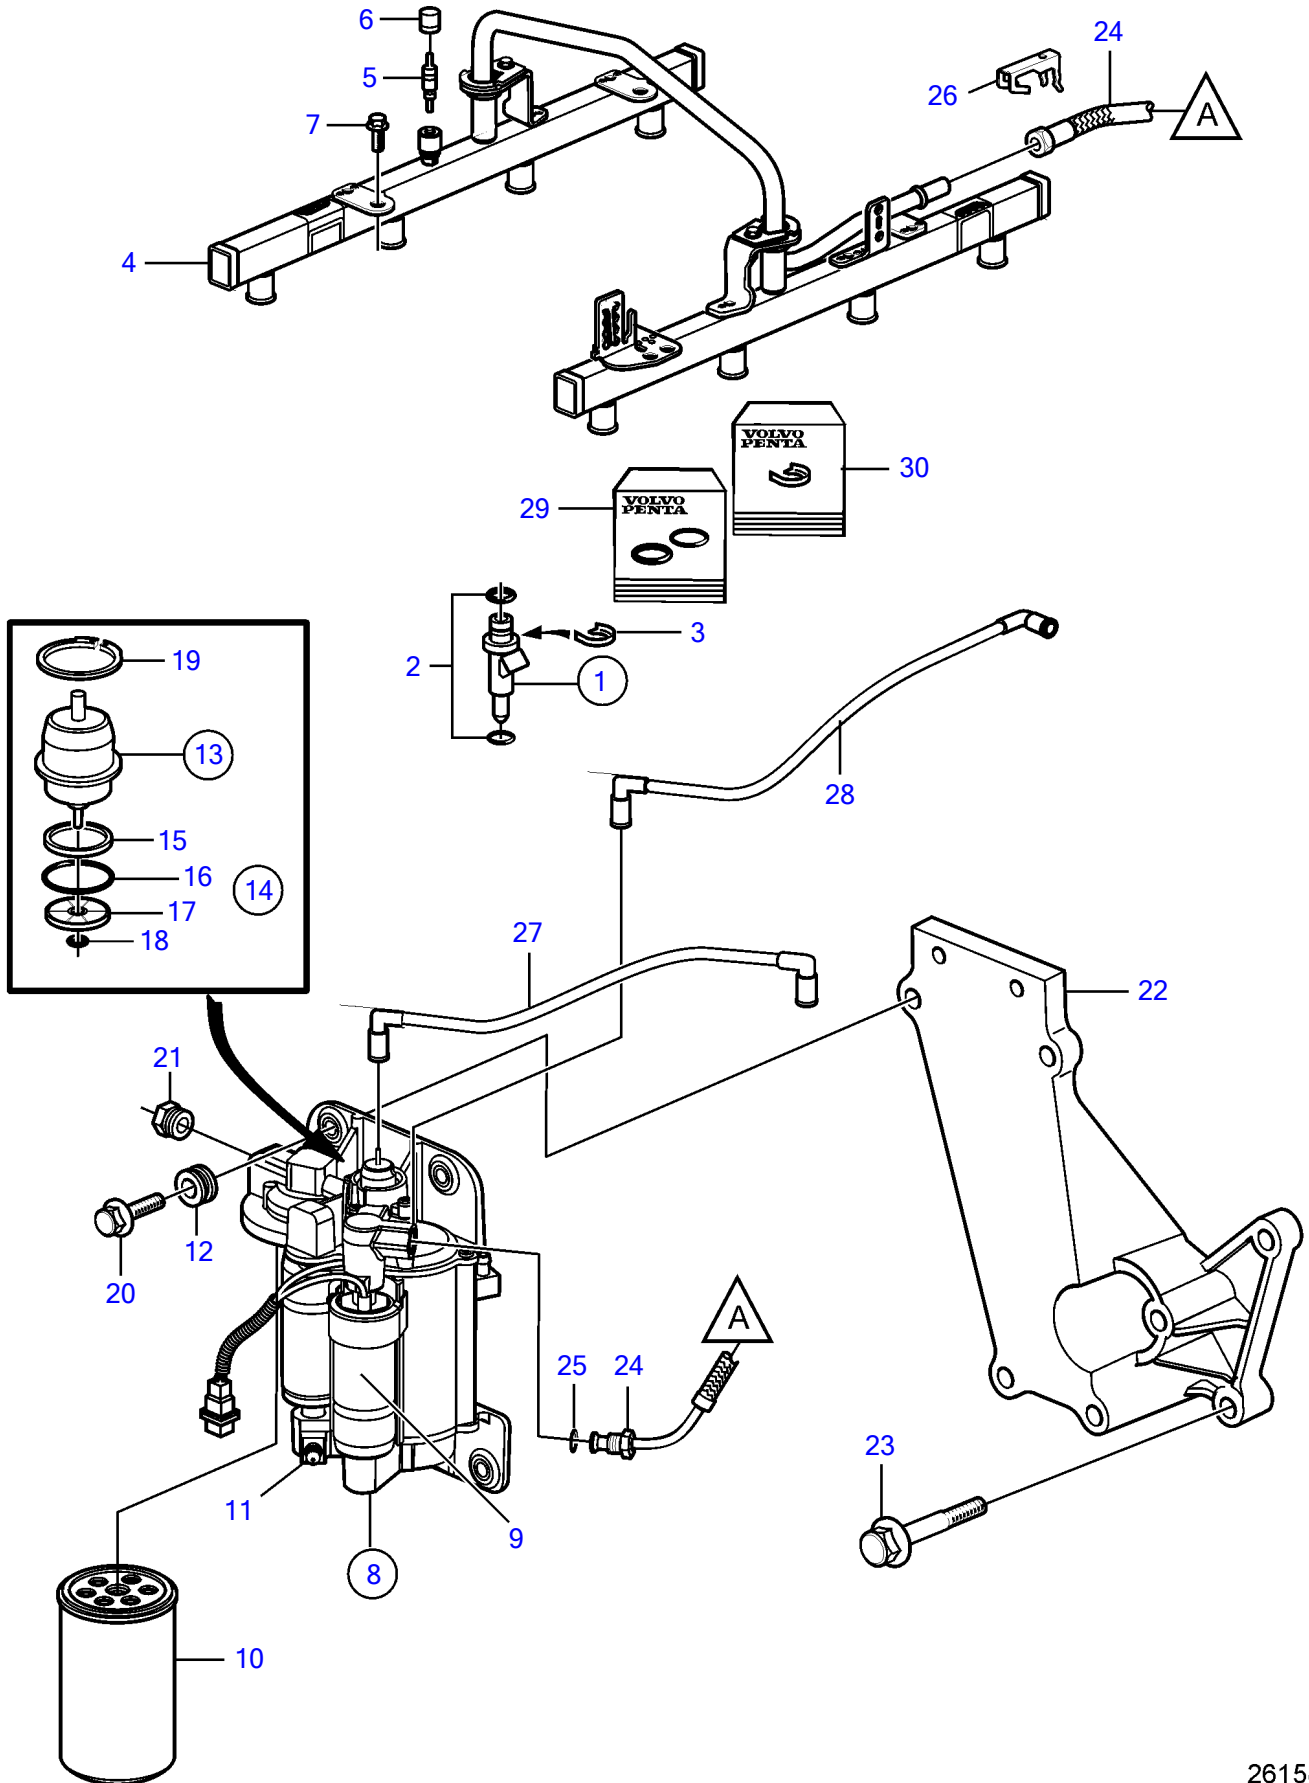

V8-380-CE-A

V8-380-CE-A

REF	PART NO.	QTY	DESCRIPTION	SEE SEC.	NOTES
1	21652126	8	Injector		
2		2	• O-ring		not sold separately
3		1	• Retainer		not sold separately
4	21883683	1	Rail, fuel		
5		1	• Valve		not sold separately
6	3858972	1	• Cardboard tube		
7	21883746	4	Hexagon screw		
8	21605461	1	Fuel pump		
9			• Fuel pump		not sold separately
10	3847644	1	• Fuel filter		
			• Bulletin P-23-3-4	P-23-3-4-EN	High Capacity Fuel Filter, Gas Volvo Penta Ethanol Fuel treatment
			• Bulletin p-18-8-1	p-18-8-1-EN	
11	3853616	1	• Protective cap		
12	3861396	4	• Rubber bushing		
13	21148935	1	• Governor		
14	3861268	1	• Sealing kit		
15		1	• • Seal		not sold separately
16		1	• • O-ring		not sold separately
17		1	• • Filter		not sold separately
18		1	• • O-ring		not sold separately
19		1	• • Snap ring		not sold separately
20	982702	4	Flange screw		
21	3857816	1	Bushing		
22		1	Bracket		
23	965185	3	Flange screw		
24	21618315	1	Fuel hose		
25	3850424	1	• O-ring		
26	3887198	1	Locking clip		
27	21622915	1	Vacuum line		
28	21704958	1	Vacuum line		
29		1	O-ring kit		
		16	• O-ring		not sold separately
30	3861293	1	Retainer kit		
		8	• Retainer		not sold separately