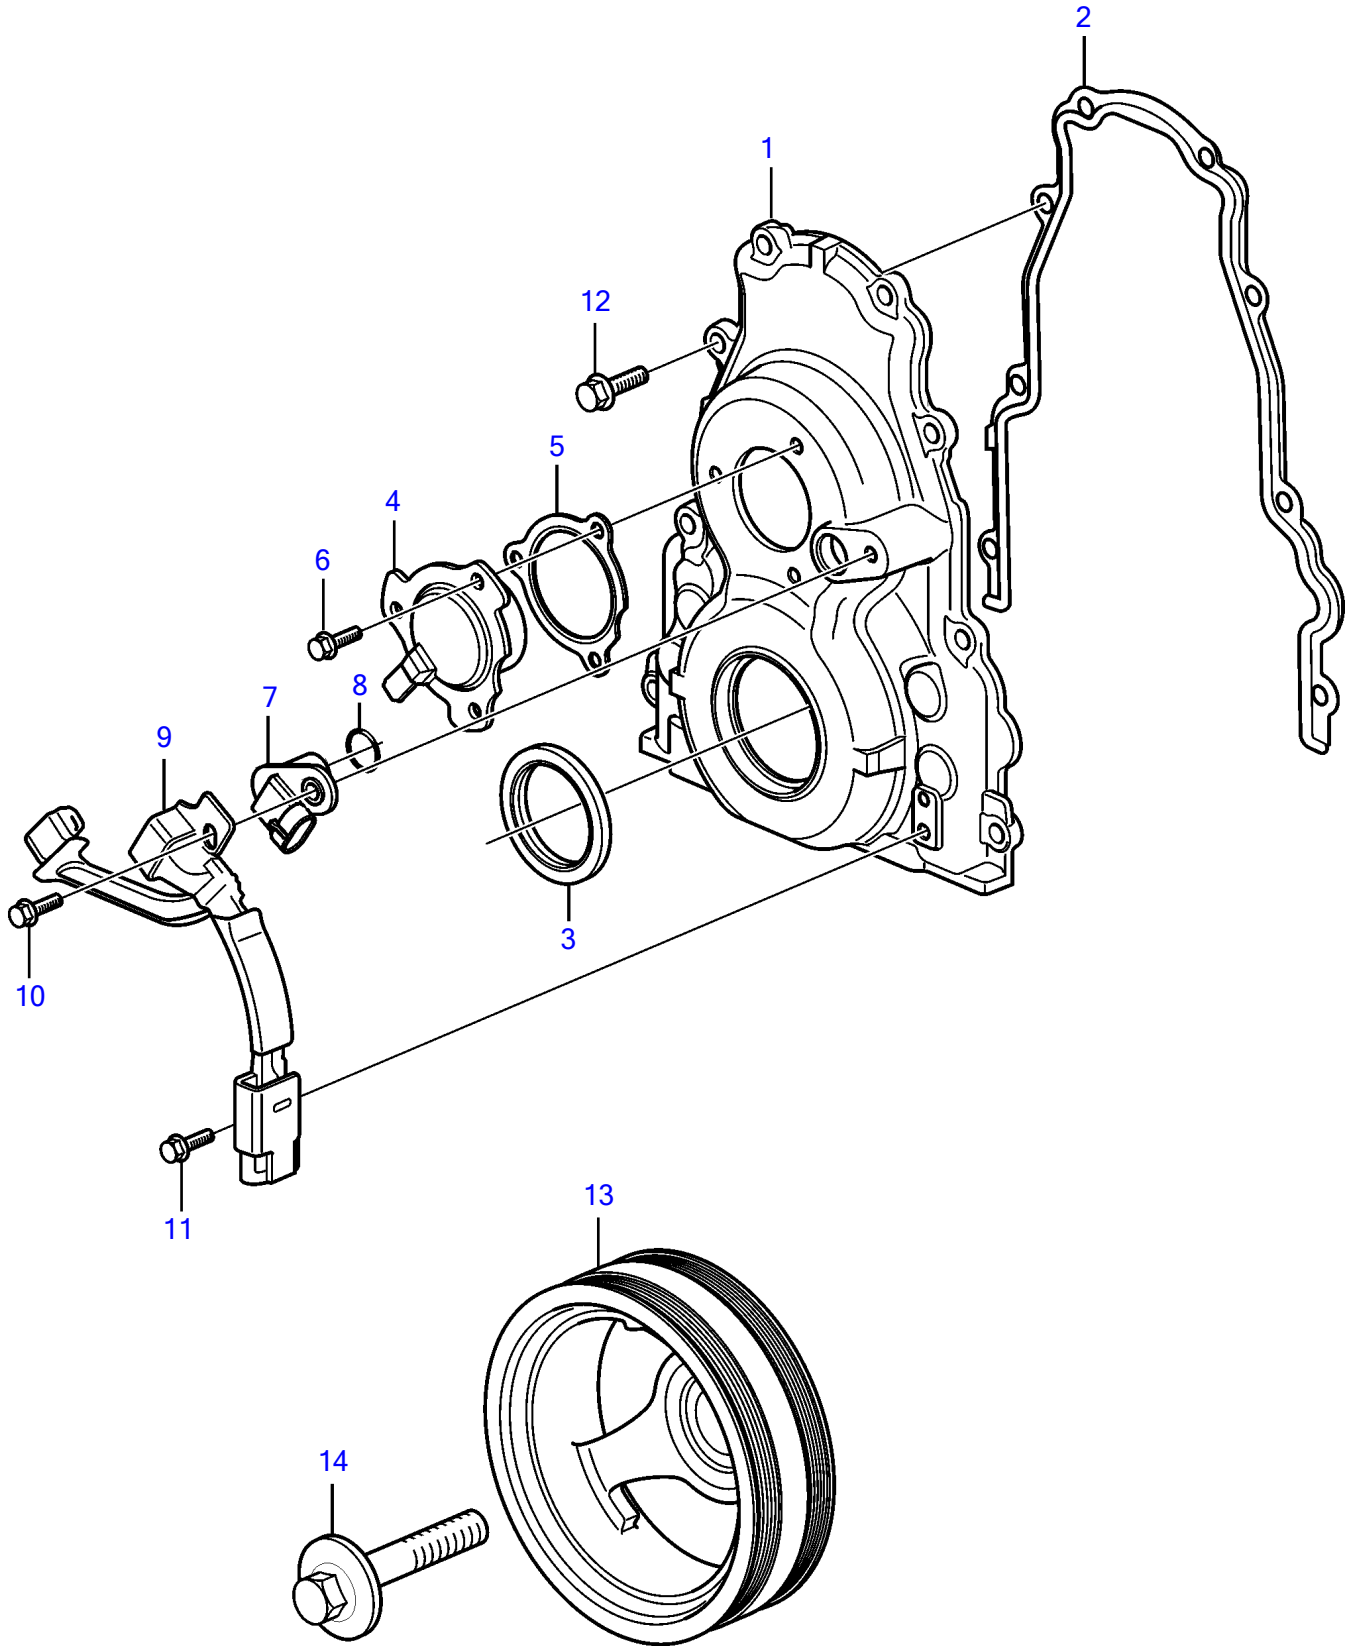

V8-380-CE-A

V8-380-CE-A

REF	PART NO.	QTY	DESCRIPTION	NOTES
1	21883720	1	Cover	
2	21883719	1	Gasket	
3	21883721	1	Gasket	
4	21883724	1	Magnet	
5	21883725	1	Gasket	
6	21883723	3	Hexagon screw	
7	21789059	1	Sensor	
8		1	• O-ring	not sold separately
9	21883722	1	Wire	
10	21883723	1	Hexagon screw	
11	21883723	1	Hexagon screw	
12	21883726	8	Hexagon screw	
13	21883685	1	Pulley	
14	21883686	1	Hexagon screw	