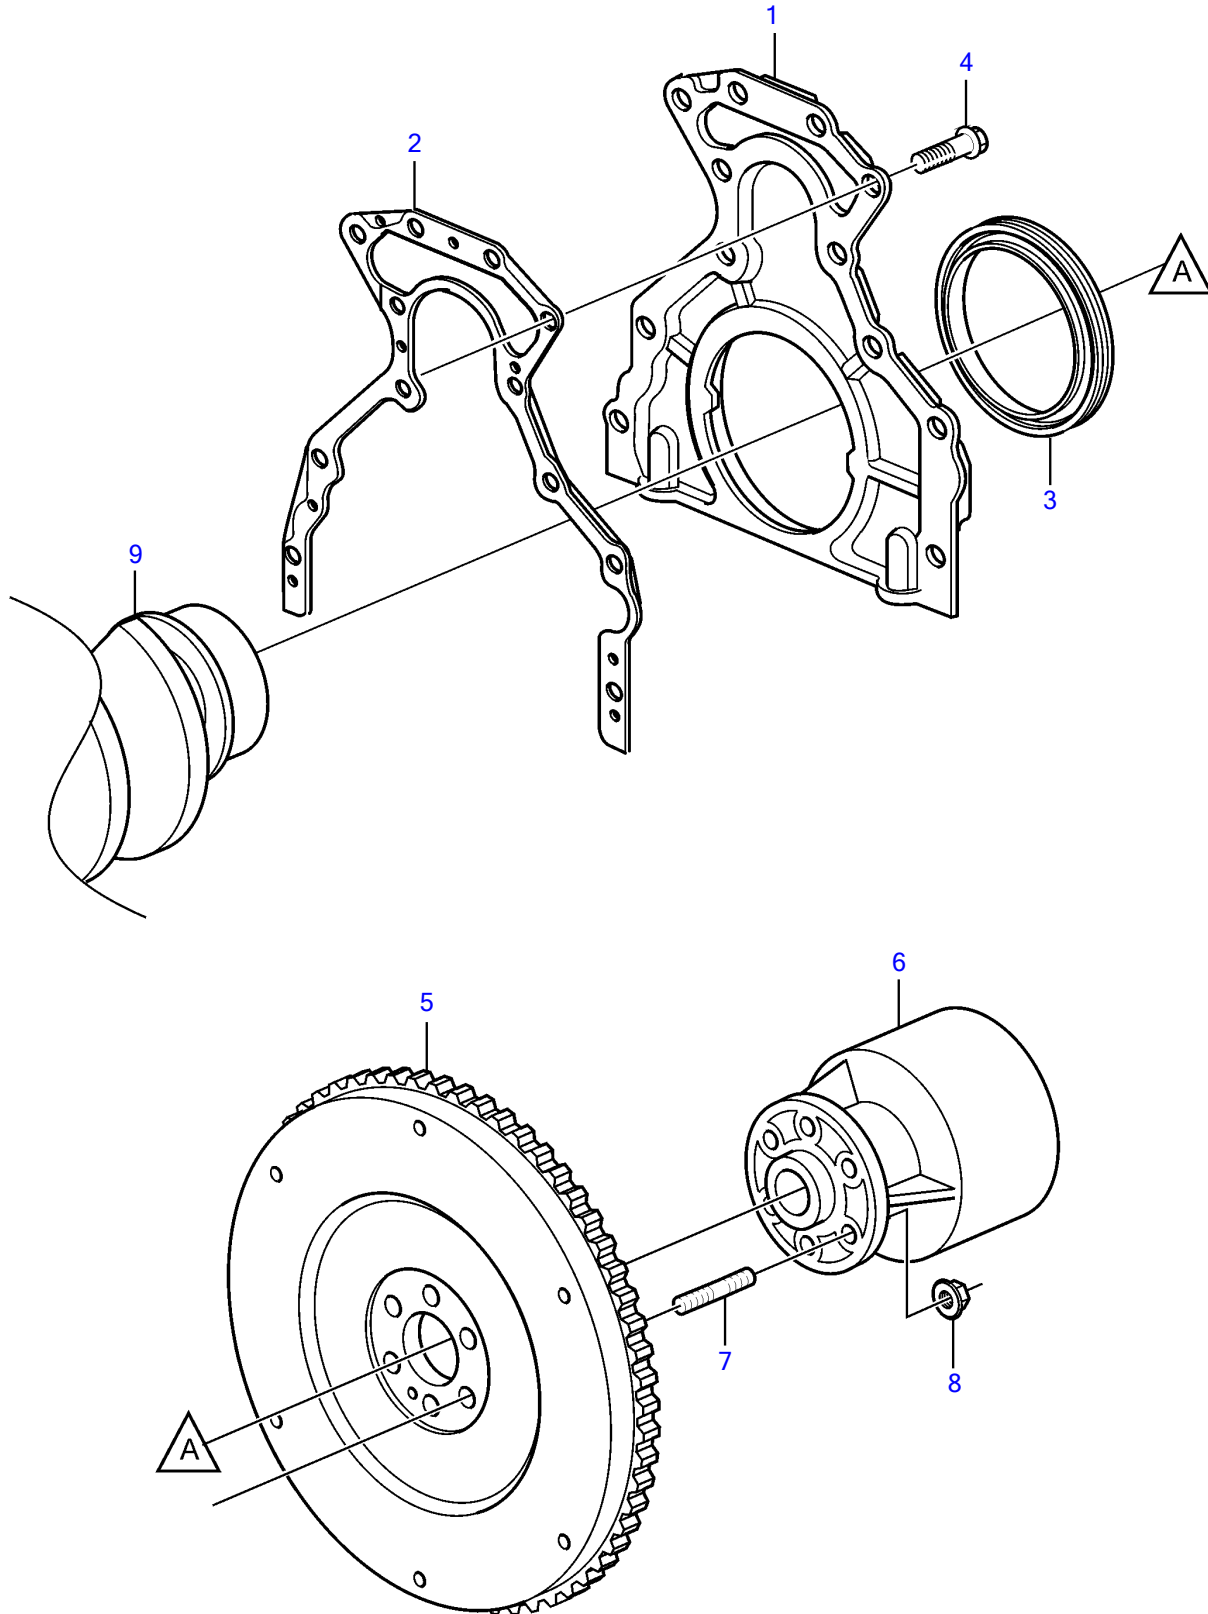

V8-380-CE-A

V8-380-CE-A

REF	PART NO.	QTY	DESCRIPTION	NOTES
1	21883695	1	Housing	
2		1	• Gasket	not sold separately
3		1	• Seal	not sold separately
4		12	• Bolt	not sold separately
5	21643344	1	Flywheel	
6	21619636	1	Rubber coupling	
7	21665940	6	Stud	
8	3853273	6	Nut	
9		1	Crankshaft	part not sold