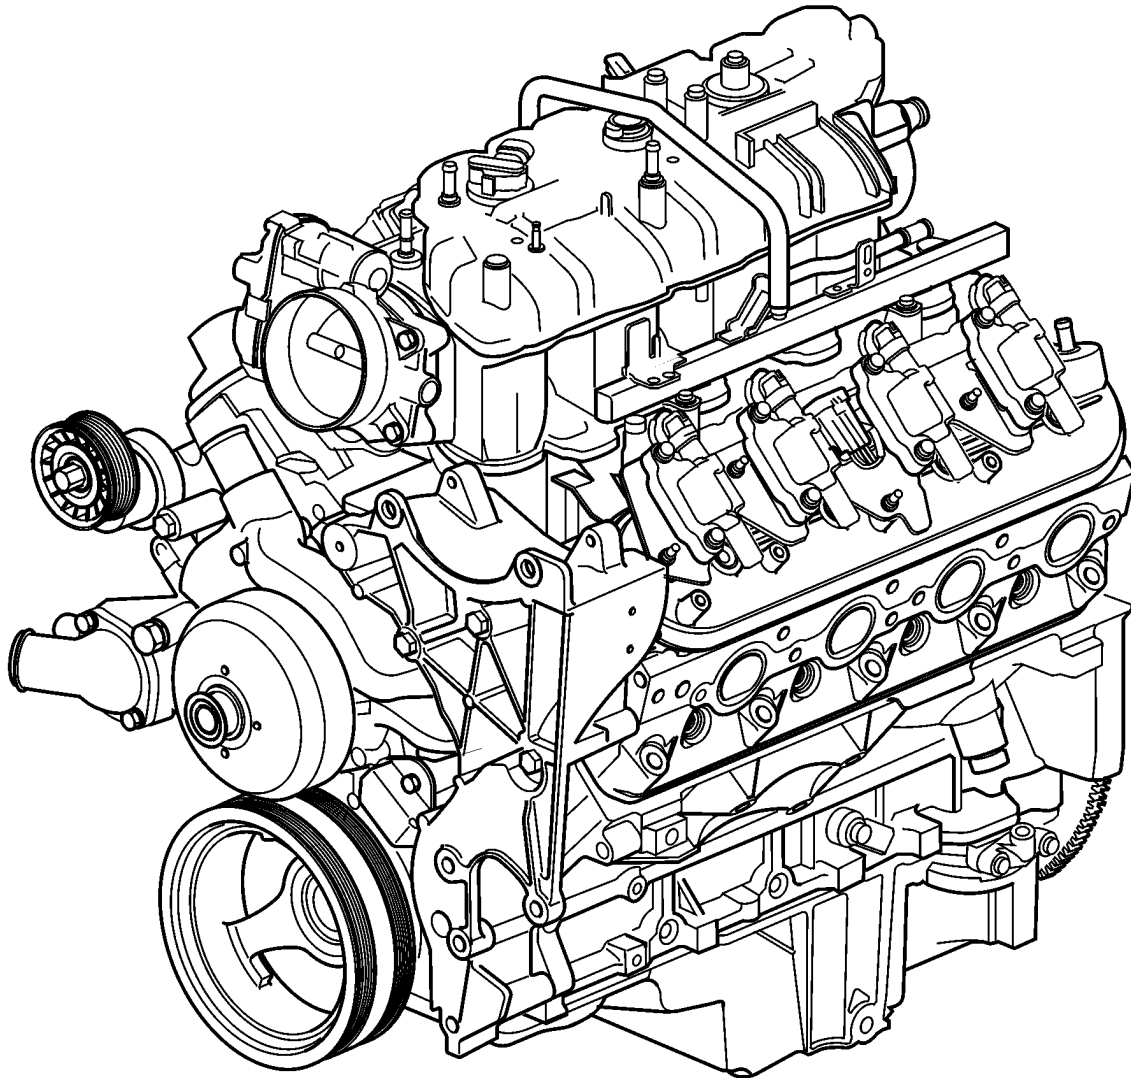

V8-380-CE-A

①

V8-380-CE-A

REF	PART NO.	DESCRIPTION
1	3801481	Longblock