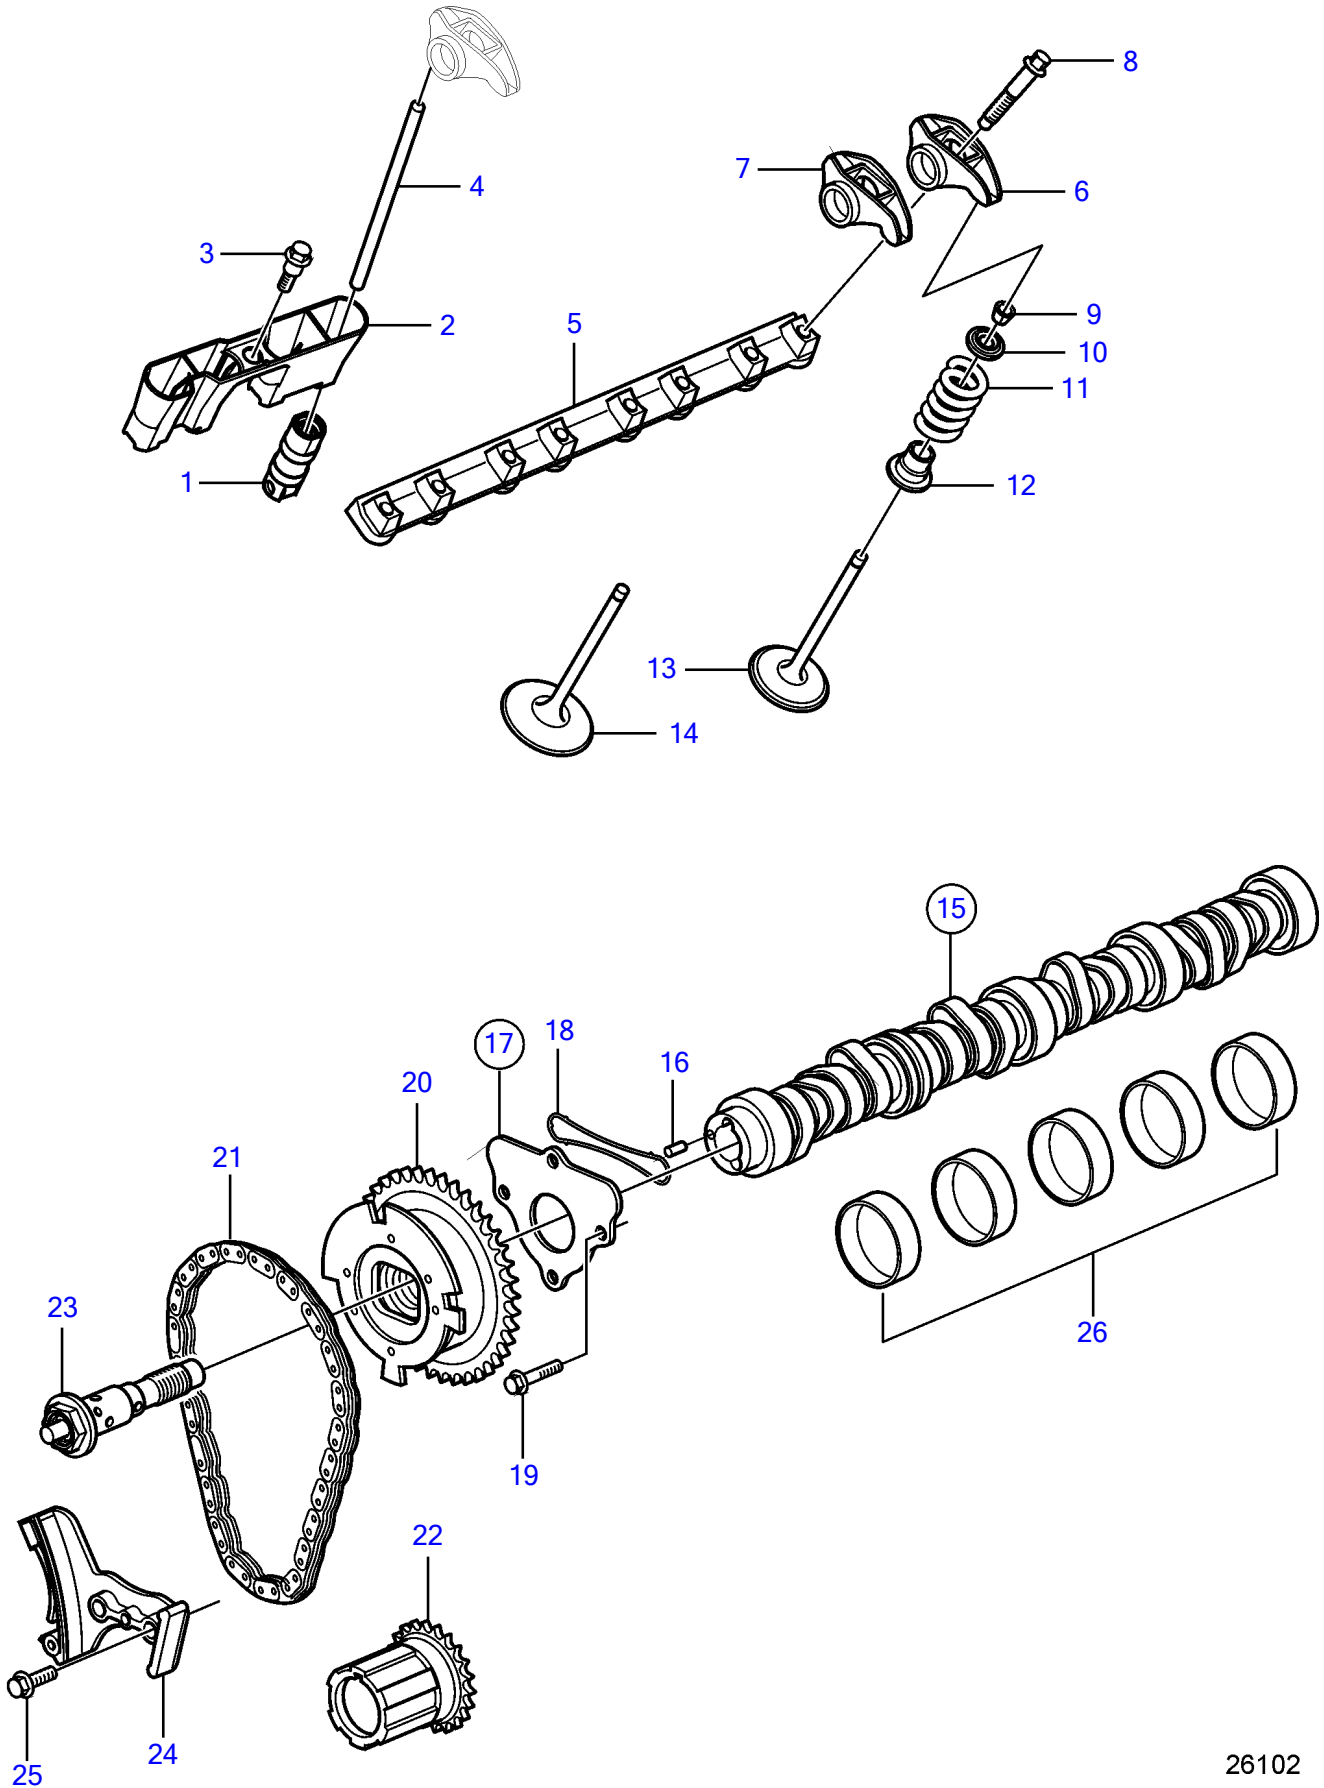

V8-380-CE-A

V8-380-CE-A

REF	PART NO.	QTY	DESCRIPTION	NOTES
1	21883698	16	Lifter body	
2	21883699	2	Guide	
3	21883700	4	Hexagon screw	
4	21874007	16	Rod	
5	21883701	2	Support	
6	21874008	8	Rocker arm, exhaust	
7	21874009	8	Rocker arm, intake	
8	21874010	16	Screw	
9	21874013	32	Key	
10	21874012	16	Cardboard tube	
11	21874011	16	Spring	
12	21883706	1	Valve stem seal, intake	
		8	• Seal	not sold separately
	21883705	1	Valve stem seal, exhaust	
		8	• Seal	not sold separately
13	21874014	8	Valve, exhaust	
14	21874015	8	Valve, intake	
15		1	Camshaft	part not sold
16	21883687	1	• Pin	
17	21883688	1	Retainer	
18		1	• Seal	not sold separately
19	21883689	4	Screw	
20	21883690	1	Actuator	
21	21883693	1	Chain	
22	21883692	1	Sprocket	
23	21883691	1	Valve	
24	21883694	1	Tensioner	
25		2	• Bolt	not sold separately
26		5	Bearing, camshaft	part not sold