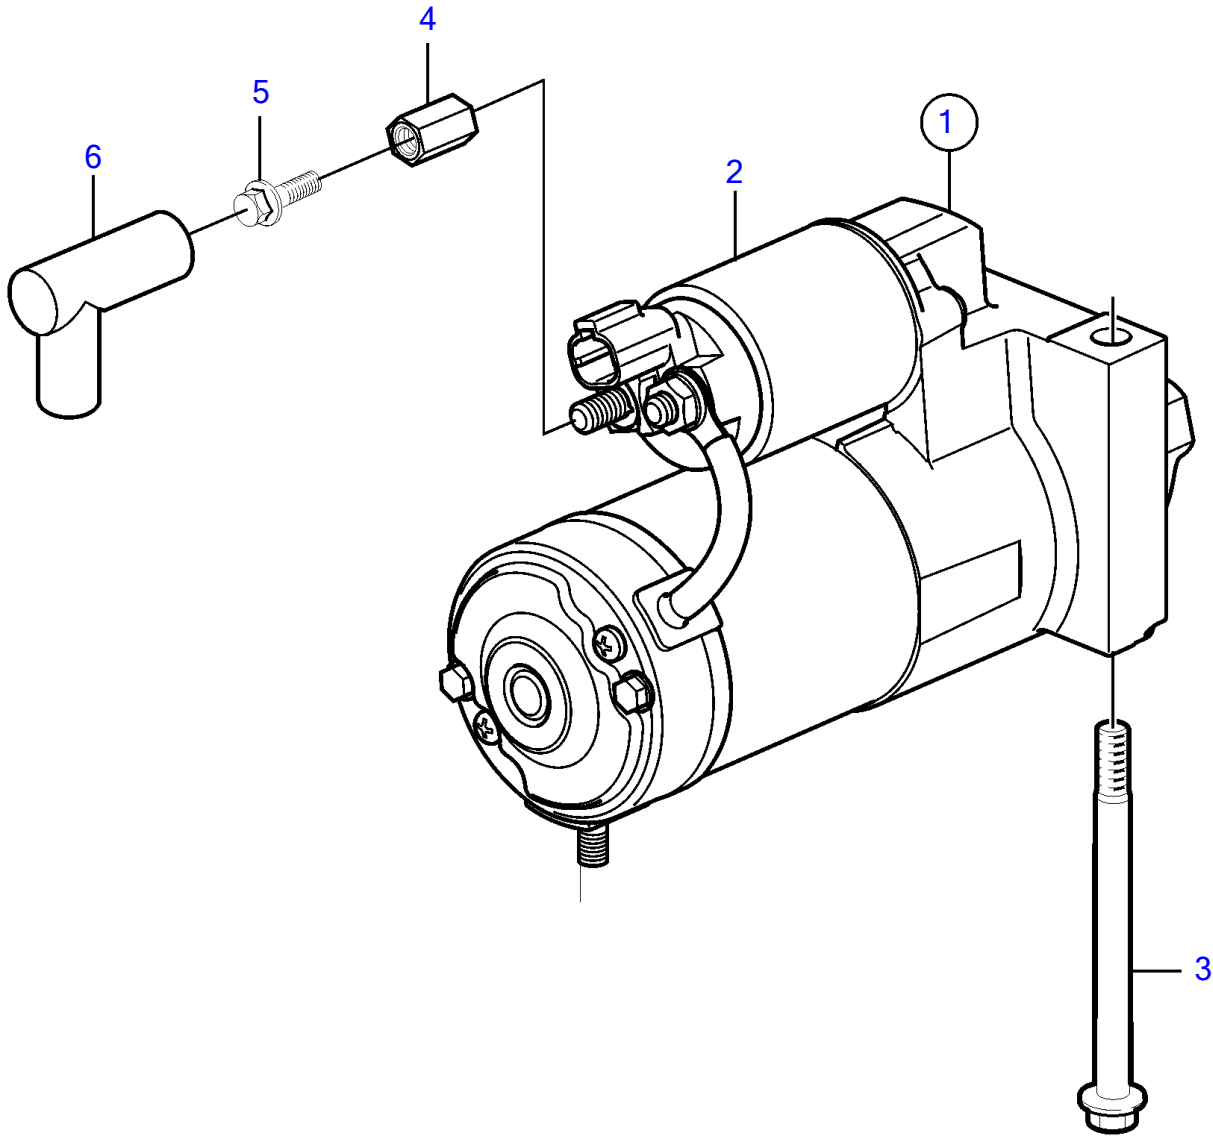

V8-380-CE-A

V8-380-CE-A

REF	PART NO.	QTY	DESCRIPTION	NOTES
1	21677590	1	Starter	
2		1	• Solenoid kit	part not sold
3	3857936	2	Screw	
4	855314	1	Spacer nut	
5		1	Screw	
6	855798	1	Protecting sleeve	