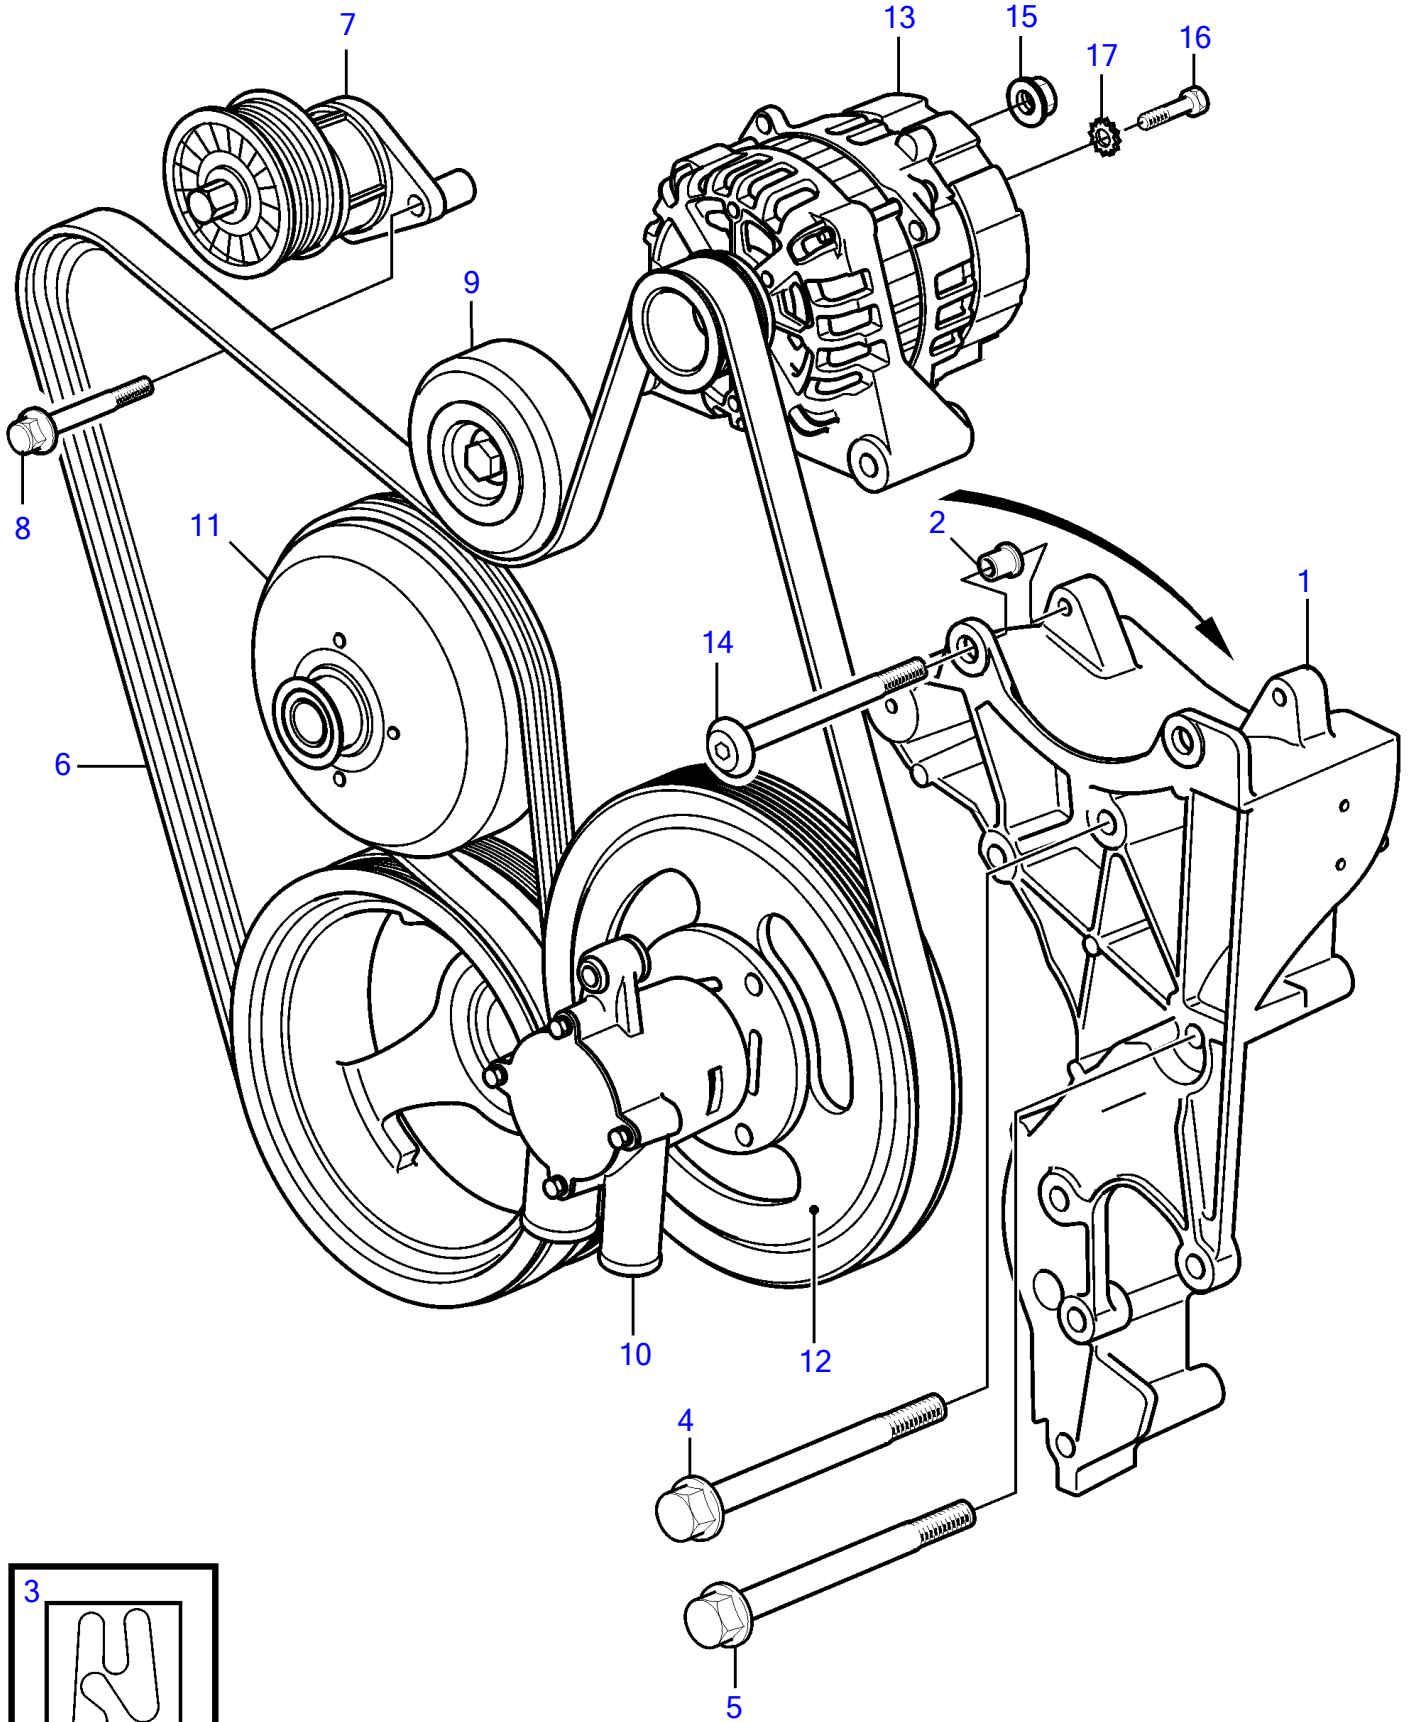

V8-380-CE-A

26050

V8-380-CE-A

REF	PART NO.	QTY	DESCRIPTION	NOTES
1	21841176	1	Bracket	
2		2	• Bushing	
3	3863274	1	Decal	
4		2	Bolt	M10x120mm, seawater pump stay
5	21883682	1	Screw	
6	21629629	1	Belt	replaced by next part number
	21995946	1	Belt	
7	21841168	1	Tensioner	
8	965222	2	Flange screw	
9	3861009	1	Pulley	
10		1	Pump, sea water	
11		1	Pulley, circulation pump	
12		1	Pulley, power steering pump	
13	21612639	1	Alternator	
14	21727827	2	Hex. socket screw	
15	945408	1	Flange nut	
16	3852208	1	Screw	
17	3852520	1	Washer	