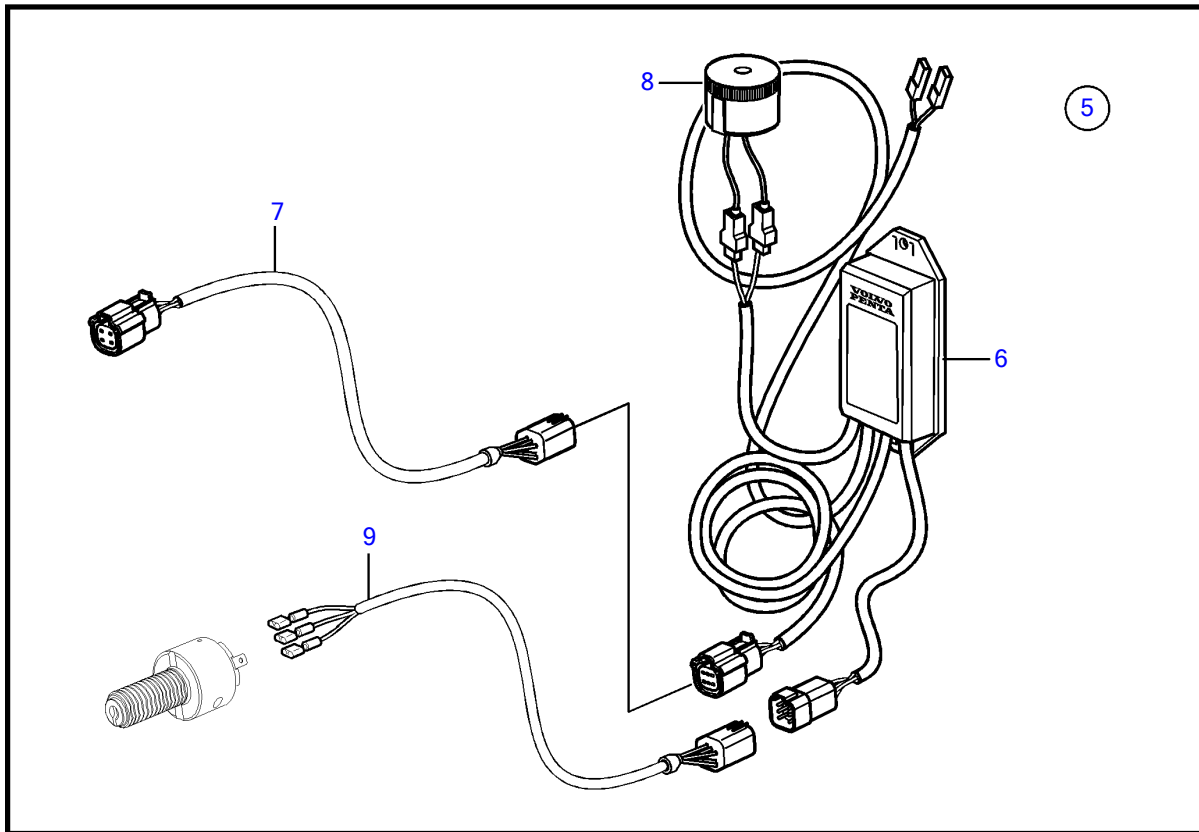

V8-380-CE-A

V8-380-CE-A

REF	PART NO.	QTY	DESCRIPTION	NOTES
1	856659	1	Starter switch	
2		2	• Key	not sold separately
3		1	• Nut	not sold separately
4		1	• Front ring	not sold separately
5	21461496	1	Network adapter	Analogue key interface
6		1	• Network adapter	not sold separately
7	21421946	1	• Cable	To starboard key
8	3817974	1	Alarm	
9	21542459	1	Wiring harness	Key switch