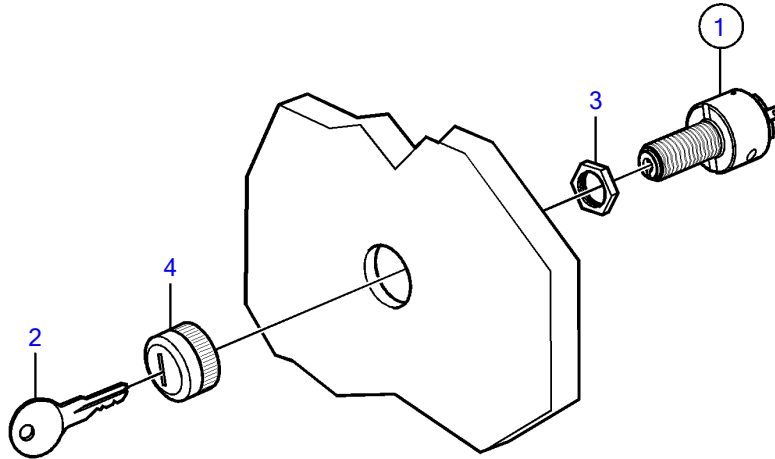

V8-380-CE-A

V8-380-CE-A

REF	PART NO.	QTY	DESCRIPTION	NOTES
1	856659	1	Starter switch	
2		2	• Key	not sold separately
3		1	• Nut	not sold separately
4		1	• Front ring	not sold separately
5	21461496	1	Network adapter	Analogue key interface
6		1	• Network adapter	not sold separately
7	21421946	1	• Cable	To starboard key
8	3817974	1	Alarm	
9	21542459	1	Wiring harness	Key switch