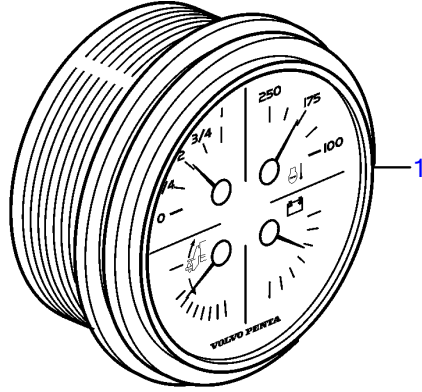

V8-380-CE-A

D=110mm

## V8-380-CE-A

REF	PART NO.	QTY	DESCRIPTION	SEE SEC.	NOTES
1	3885214	1	Instrument		Oil pressure, coolant temp, fuel level, volt meter, White
			• Bulletin P-36-9-3	P-36-9-3-EN	New products in the EVC family
1	3885215	1	Instrument		Trim (analog), coolant temp, fuel level, volt meter, White
			• Bulletin P-36-9-3	P-36-9-3-EN	New products in the EVC family
1	3847876	1	Instrument		Oil pressure, coolant temp, fuel level, volt meter, Black
			• Bulletin P-36-9-3	P-36-9-3-EN	New products in the EVC family
1	3847879	1	Instrument		Trim (analog), coolant temp, fuel level, volt meter, Black
			• Bulletin P-36-9-3	P-36-9-3-EN	New products in the EVC family
2	3847888	1	Mounting kit		Black
			• Bulletin P-36-9-3	P-36-9-3-EN	New products in the EVC family
3	(3884098)	1	• Attaching ring		Obsolete part
4	3884103	1	• Gasket		
5	3847887	1	• Ring		
6	3885216	1	Mounting kit		Chrome
			• Bulletin P-36-9-3	P-36-9-3-EN	New products in the EVC family
7	(3884098)	1	• Attaching ring		Obsolete part
8	3884103	1	• Gasket		
9	3884096	1	• Ring		
10	3886791	1	X-ring		For flush mounting.
			• Bulletin P-36-9-3	P-36-9-3-EN	New products in the EVC family
11	874759	1	Extension cable\verl		L=1000mm
	3807043	1	Extension cable\verl		L=3000mm