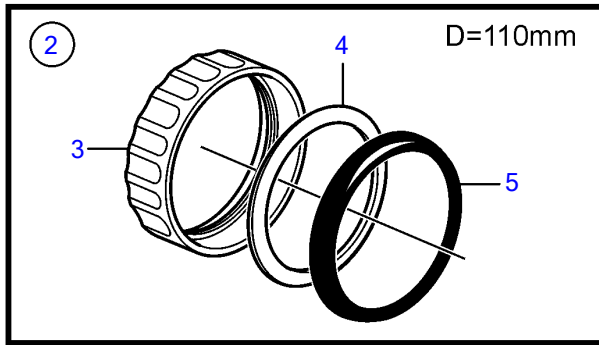

V8-380-CE-A

D=110mm

## V8-380-CE-A

REF	PART NO.	QTY	DESCRIPTION	SEE SEC.	NOTES
1	3885214	1	Instrument		Oil pressure, coolant temp, fuel level, volt meter, White
			• Bulletin P-36-9-3	P-36-9-3-EN	New products in the EVC family
1	3885215	1	Instrument		Trim (analog), coolant temp, fuel level, volt meter, White
			• Bulletin P-36-9-3	P-36-9-3-EN	New products in the EVC family
1	3847876	1	Instrument		Oil pressure, coolant temp, fuel level, volt meter, Black
			• Bulletin P-36-9-3	P-36-9-3-EN	New products in the EVC family
1	3847879	1	Instrument		Trim (analog), coolant temp, fuel level, volt meter, Black
			• Bulletin P-36-9-3	P-36-9-3-EN	New products in the EVC family
2	3847888	1	Mounting kit		Black
			• Bulletin P-36-9-3	P-36-9-3-EN	New products in the EVC family
3	(3884098)	1	• Attaching ring		Obsolete part
4	3884103	1	• Gasket		
5	3847887	1	• Ring		
6	3885216	1	Mounting kit		Chrome
			• Bulletin P-36-9-3	P-36-9-3-EN	New products in the EVC family
7	(3884098)	1	• Attaching ring		Obsolete part
8	3884103	1	• Gasket		
9	3884096	1	• Ring		
10	3886791	1	X-ring		For flush mounting.
			• Bulletin P-36-9-3	P-36-9-3-EN	New products in the EVC family
11	874759	1	Extension cable\verl		L=1000mm
	3807043	1	Extension cable\verl		L=3000mm