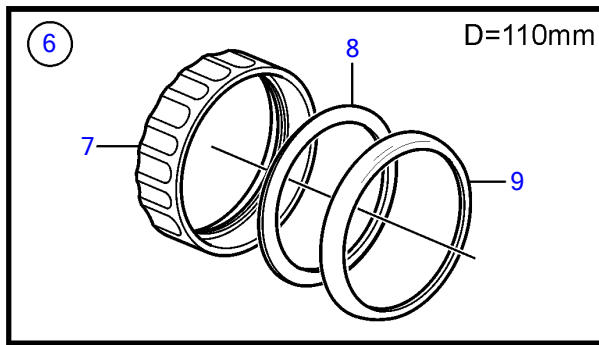

V8-380-CE-A

D=110mm

## V8-380-CE-A

REF	PART NO.	QTY	DESCRIPTION	SEE SEC.	NOTES
1	3885214	1	Instrument		Oil pressure, coolant temp, fuel level, volt meter, White
			• Bulletin P-36-9-3	P-36-9-3-EN	New products in the EVC family
1	3885215	1	Instrument		Trim (analog), coolant temp, fuel level, volt meter, White
			• Bulletin P-36-9-3	P-36-9-3-EN	New products in the EVC family
1	3847876	1	Instrument		Oil pressure, coolant temp, fuel level, volt meter, Black
			• Bulletin P-36-9-3	P-36-9-3-EN	New products in the EVC family
1	3847879	1	Instrument		Trim (analog), coolant temp, fuel level, volt meter, Black
			• Bulletin P-36-9-3	P-36-9-3-EN	New products in the EVC family
2	3847888	1	Mounting kit		Black
			• Bulletin P-36-9-3	P-36-9-3-EN	New products in the EVC family
3	(3884098)	1	• Attaching ring		Obsolete part
4	3884103	1	• Gasket		
5	3847887	1	• Ring		
6	3885216	1	Mounting kit		Chrome
			• Bulletin P-36-9-3	P-36-9-3-EN	New products in the EVC family
7	(3884098)	1	• Attaching ring		Obsolete part
8	3884103	1	• Gasket		
9	3884096	1	• Ring		
10	3886791	1	X-ring		For flush mounting.
			• Bulletin P-36-9-3	P-36-9-3-EN	New products in the EVC family
11	874759	1	Extension cable\verl		L=1000mm
	3807043	1	Extension cable\verl		L=3000mm