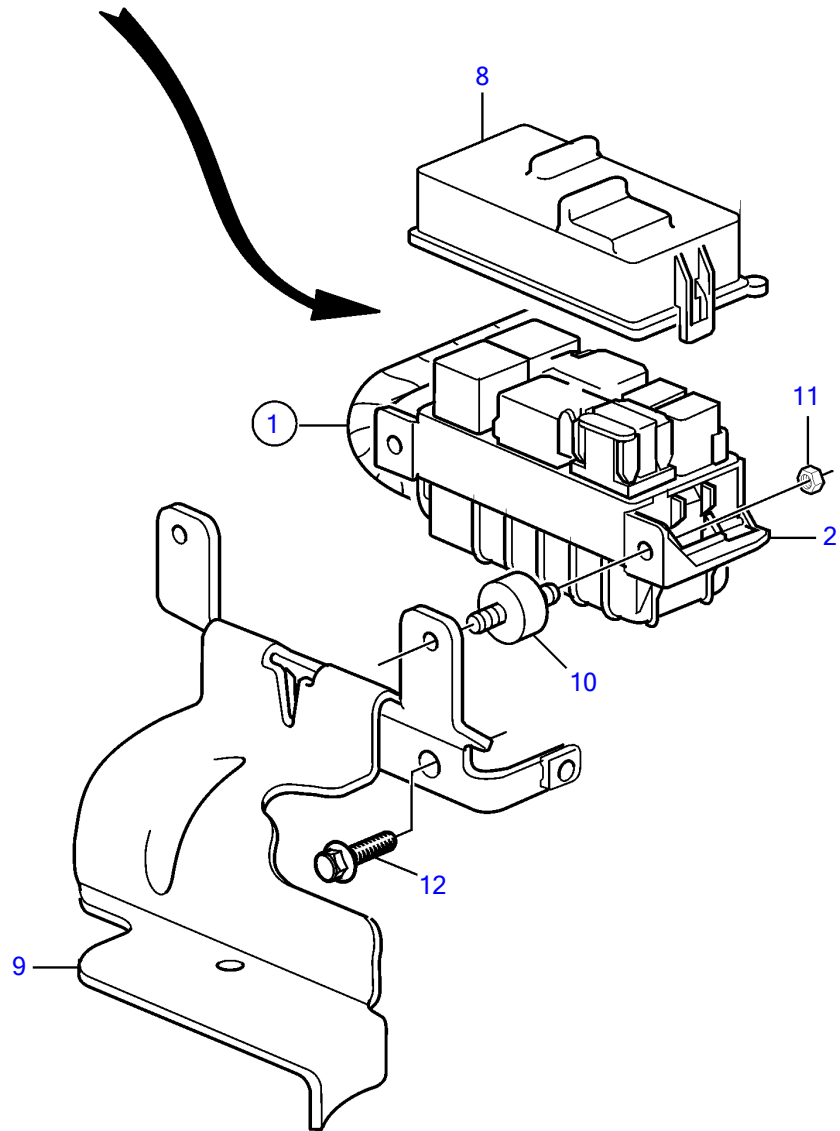

V8-380-CE-A

V8-380-CE-A

REF	PART NO.	QTY	DESCRIPTION	NOTES
1		1	Wiring harness	see "Engine Harness" page
2		1	• Fuse box	not sold separately
3	3858809	3	• Relay	
4	3841366	2	• Relay	
5	3884849	1	• Fuse	40A
6	3841370	1	• Fuse	20A
	3841371	1	• Fuse	40A
7	3841373	1	• Fuse	5A
	3863403	1	• Fuse	7.5A
	3841372	1	• Fuse	10A
	3861373	1	• Fuse	15A
	3861374	1	• Fuse	20A
	21741719	1	• Fuse	30A
8		1	• Cover plate	not sold separately
9	21618162	1	Bracket	
10	3840402	2	Mounting base	
11	3852118	2	Nut	
12	3888122	2	Flange screw	