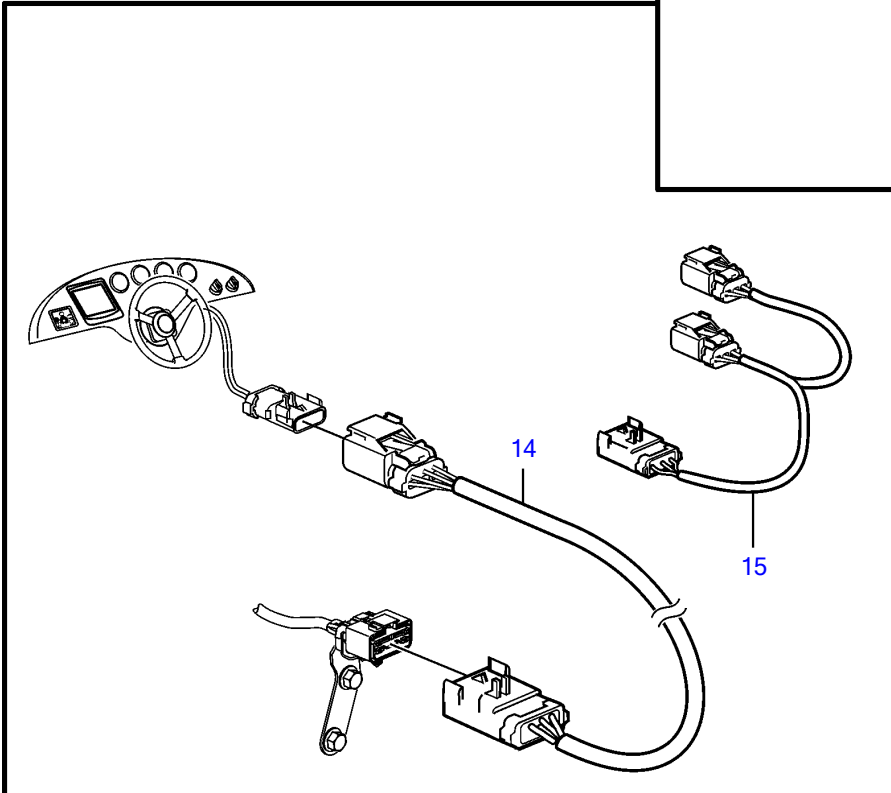

V8-380-CE-A

26286

V8-380-CE-A

REF	PART NO.	QTY	DESCRIPTION	SEE SEC.	NOTES
1	21765862	1	Wiring harness		
2		1	• Fuse box	36998	not sold separately
3		1	• Connector, 14 pin		not sold separately
4	3852092	2	Attaching clamp, J		D=.500" (12.7mm)
	3852434	2	Clamp, J		D=.750" (19.0mm)
5	946441	1	Flange screw		
	3595499	1	Flange screw		
6		1	Bracket		
7	946441	1	Flange screw		Starboard, starter lead
8	3857937	1	Stud, ground		Port, cam sensor lead
9	980933	1	Washer		
10	3852046	1	Spring washer		
11	971071	2	Hexagon nut		
12	982679	2	Toothed washer		
13	3883708	1	Alarm kit		
14	21147169	1	Wiring harness		L=3.0m, 10 ft.
	21147170	1	Wiring harness		L=6.0m, 19.7 ft.
	21147171	1	Wiring harness		L=8.0m, 26.2 ft.
15	3887733	1	Wiring harness, y		
16	21916199	8	Terminal		
17		4	Housing		FCI 54200210