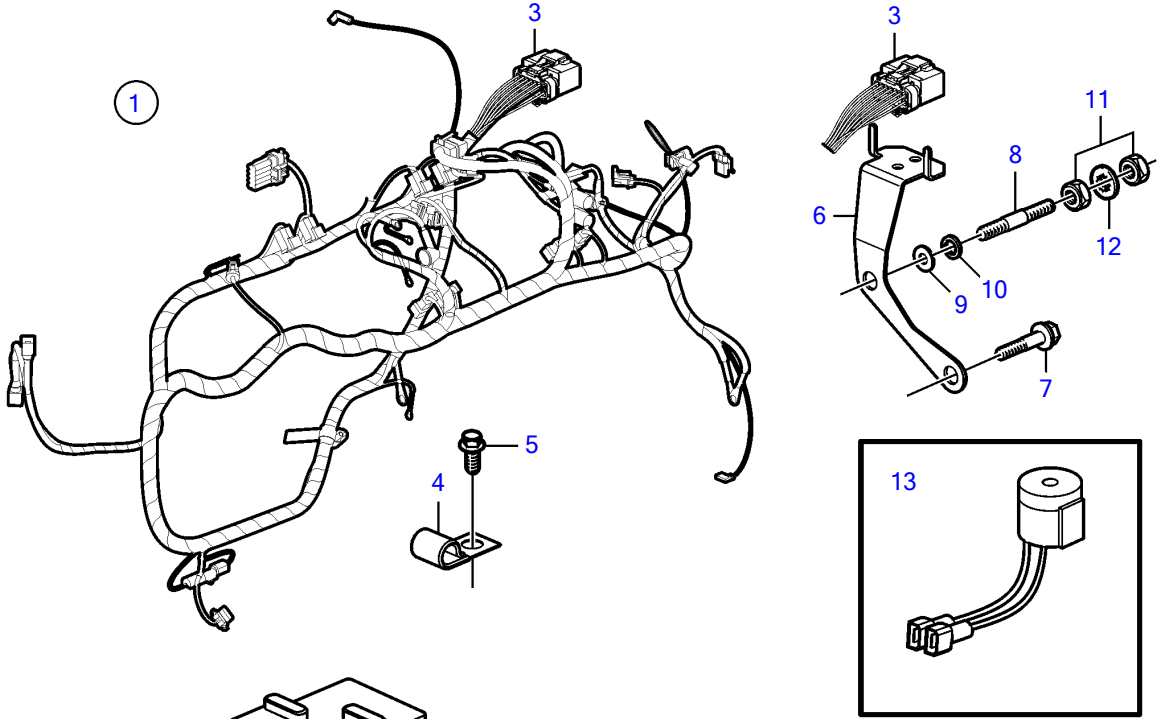

V8-380-CE-A

26286

V8-380-CE-A

REF	PART NO.	QTY	DESCRIPTION	SEE SEC.	NOTES
1	21765862	1	Wiring harness		
2		1	• Fuse box	36998	not sold separately
3		1	• Connector, 14 pin		not sold separately
4	3852092	2	Attaching clamp, J		D=.500" (12.7mm)
	3852434	2	Clamp, J		D=.750" (19.0mm)
5	946441	1	Flange screw		
	3595499	1	Flange screw		
6		1	Bracket		
7	946441	1	Flange screw		Starboard, starter lead
8	3857937	1	Stud, ground		Port, cam sensor lead
9	980933	1	Washer		
10	3852046	1	Spring washer		
11	971071	2	Hexagon nut		
12	982679	2	Toothed washer		
13	3883708	1	Alarm kit		
14	21147169	1	Wiring harness		L=3.0m, 10 ft.
	21147170	1	Wiring harness		L=6.0m, 19.7 ft.
	21147171	1	Wiring harness		L=8.0m, 26.2 ft.
15	3887733	1	Wiring harness, y		
16	21916199	8	Terminal		
17		4	Housing		FCI 54200210