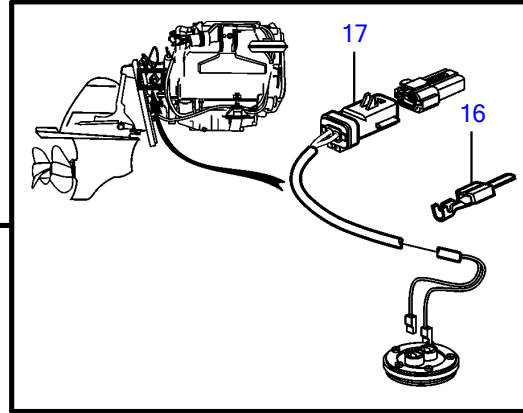

V8-380-CE-A

26286

V8-380-CE-A

REF	PART NO.	QTY	DESCRIPTION	SEE SEC.	NOTES
1	21765862	1	Wiring harness		
2		1	• Fuse box	36998	not sold separately
3		1	• Connector, 14 pin		not sold separately
4	3852092	2	Attaching clamp, J		D=.500" (12.7mm)
	3852434	2	Clamp, J		D=.750" (19.0mm)
5	946441	1	Flange screw		
	3595499	1	Flange screw		
6		1	Bracket		
7	946441	1	Flange screw		Starboard, starter lead
8	3857937	1	Stud, ground		Port, cam sensor lead
9	980933	1	Washer		
10	3852046	1	Spring washer		
11	971071	2	Hexagon nut		
12	982679	2	Toothed washer		
13	3883708	1	Alarm kit		
14	21147169	1	Wiring harness		L=3.0m, 10 ft.
	21147170	1	Wiring harness		L=6.0m, 19.7 ft.
	21147171	1	Wiring harness		L=8.0m, 26.2 ft.
15	3887733	1	Wiring harness, y		
16	21916199	8	Terminal		
17		4	Housing		FCI 54200210