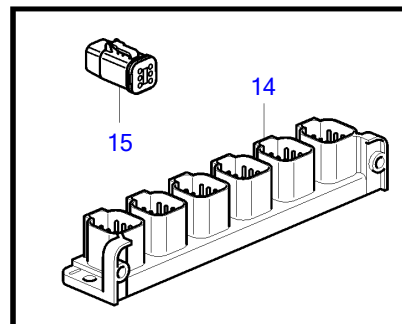

V8-380-CE-A

V8-380-CE-A

| REF | PART NO. | QTY | DESCRIPTION | SEE SEC. | NOTES |
|-----|----------|-----|---------------------------|-------------|---|
| 1 | 21825662 | 1 | Cable | | Y-split, multisensor |
| 2 | 21427463 | 1 | Cable | | Auxiliary relay |
| 3 | 977184 | 1 | • Housing | | |
| 4 | 873765 | 1 | Relay | | 12V |
| 5 | 3889410 | 1 | Extension cable'verl | | L=1.5m |
| | 3842733 | 1 | Extension cable'verl | | L=3.0m |
| | 3842734 | 1 | Extension cable'verl | | L=5.0m |
| | 3842735 | 1 | Extension cable'verl | | L=7.0m |
| | 3842736 | 1 | Extension cable'verl | | L=9.0m |
| | 3842737 | 1 | Extension cable'verl | | L=11.0m |
| | 21172469 | 1 | Extension cable'verl | | L=20m |
| | 21172470 | 1 | Extension cable'verl | | L=40m |
| 6 | 21421945 | 1 | Cable | | Steering adapter |
| 7 | 3588972 | 1 | Cable kit | | Y-connector bus cable, 6-pole., L=0.5m |
| | 874960 | 2 | • Housing | | |
| | 874959 | 1 | • Housing | | |
| 8 | 3886666 | 1 | Cable, multilink | | L=1.5m |
| | 21166002 | 1 | Wiring harness, multilink | | 7m |
| | 21166003 | 1 | Wiring harness, multilink | | 9m |
| | 21166004 | 1 | Wiring harness, multilink | | 13m |
| 9 | 3588206 | 1 | Cable kit, y-split | | |
| 10 | 21865234 | 1 | Cable | | L=1.5m |
| | 874789 | 1 | Cable kit | | L=5.0m |
| | 889550 | 1 | Cable | | L=7.0m |
| | 889551 | 1 | Cable | | L=9.0m |
| | 889552 | 1 | Cable | | L=11.0m |
| | 888013 | 1 | Cable | | L=13.0m |
| 11 | 21460908 | 1 | Converter | | A-can converter |
| 12 | 21480272 | 1 | Cable | | Extension cable, 6 pin. 1.5m, steering |
| 13 | 3848966 | 1 | Control unit | | Dimmer unit |
| | | | • Bulletin P-38-1-1 | P-38-1-1-EN | ADU - Automatic Dimmer Unit |
| 14 | 21469055 | 1 | Connection block | | Multi-link hub |
| 15 | 21825714 | 1 | Terminal | | |
| 16 | 21287072 | | Wiring harness | | T-cable, Multi-link hub |
| | 874960 | 3 | • Housing | | |
| 17 | 21427460 | 1 | Cable | | T-cable, Datalink |
| 18 | 874759 | 1 | Extension cable'verl | | extension cable, Easy-link gauges, L=1.0m |
| | 3807043 | 1 | Extension cable'verl | | extension cable, Easy-link gauges, L=3.0m |