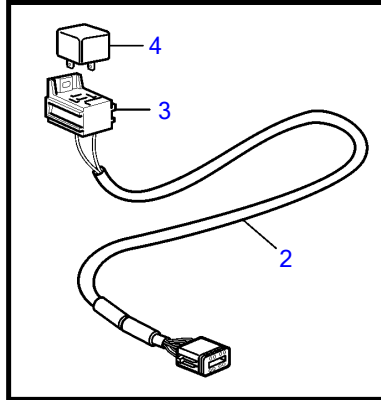

V8-380-CE-A

V8-380-CE-A

| REF | PART NO. | QTY | DESCRIPTION | SEE SEC. | NOTES |
|-----|----------|-----|---------------------------|-------------|---|
| 1 | 21825662 | 1 | Cable | | Y-split, multisensor |
| 2 | 21427463 | 1 | Cable | | Auxiliary relay |
| 3 | 977184 | 1 | • Housing | | |
| 4 | 873765 | 1 | Relay | | 12V |
| 5 | 3889410 | 1 | Extension cable'verl | | L=1.5m |
| | 3842733 | 1 | Extension cable'verl | | L=3.0m |
| | 3842734 | 1 | Extension cable'verl | | L=5.0m |
| | 3842735 | 1 | Extension cable'verl | | L=7.0m |
| | 3842736 | 1 | Extension cable'verl | | L=9.0m |
| | 3842737 | 1 | Extension cable'verl | | L=11.0m |
| | 21172469 | 1 | Extension cable'verl | | L=20m |
| | 21172470 | 1 | Extension cable'verl | | L=40m |
| 6 | 21421945 | 1 | Cable | | Steering adapter |
| 7 | 3588972 | 1 | Cable kit | | Y-connector bus cable, 6-pole., L=0.5m |
| | 874960 | 2 | • Housing | | |
| | 874959 | 1 | • Housing | | |
| 8 | 3886666 | 1 | Cable, multilink | | L=1.5m |
| | 21166002 | 1 | Wiring harness, multilink | | 7m |
| | 21166003 | 1 | Wiring harness, multilink | | 9m |
| | 21166004 | 1 | Wiring harness, multilink | | 13m |
| 9 | 3588206 | 1 | Cable kit, y-split | | |
| 10 | 21865234 | 1 | Cable | | L=1.5m |
| | 874789 | 1 | Cable kit | | L=5.0m |
| | 889550 | 1 | Cable | | L=7.0m |
| | 889551 | 1 | Cable | | L=9.0m |
| | 889552 | 1 | Cable | | L=11.0m |
| | 888013 | 1 | Cable | | L=13.0m |
| 11 | 21460908 | 1 | Converter | | A-can converter |
| 12 | 21480272 | 1 | Cable | | Extension cable, 6 pin. 1.5m, steering |
| 13 | 3848966 | 1 | Control unit | | Dimmer unit |
| | | | • Bulletin P-38-1-1 | P-38-1-1-EN | ADU - Automatic Dimmer Unit |
| 14 | 21469055 | 1 | Connection block | | Multi-link hub |
| 15 | 21825714 | 1 | Terminal | | |
| 16 | 21287072 | | Wiring harness | | T-cable, Multi-link hub |
| | 874960 | 3 | • Housing | | |
| 17 | 21427460 | 1 | Cable | | T-cable, Datalink |
| 18 | 874759 | 1 | Extension cable'verl | | extension cable, Easy-link gauges, L=1.0m |
| | 3807043 | 1 | Extension cable'verl | | extension cable, Easy-link gauges, L=3.0m |