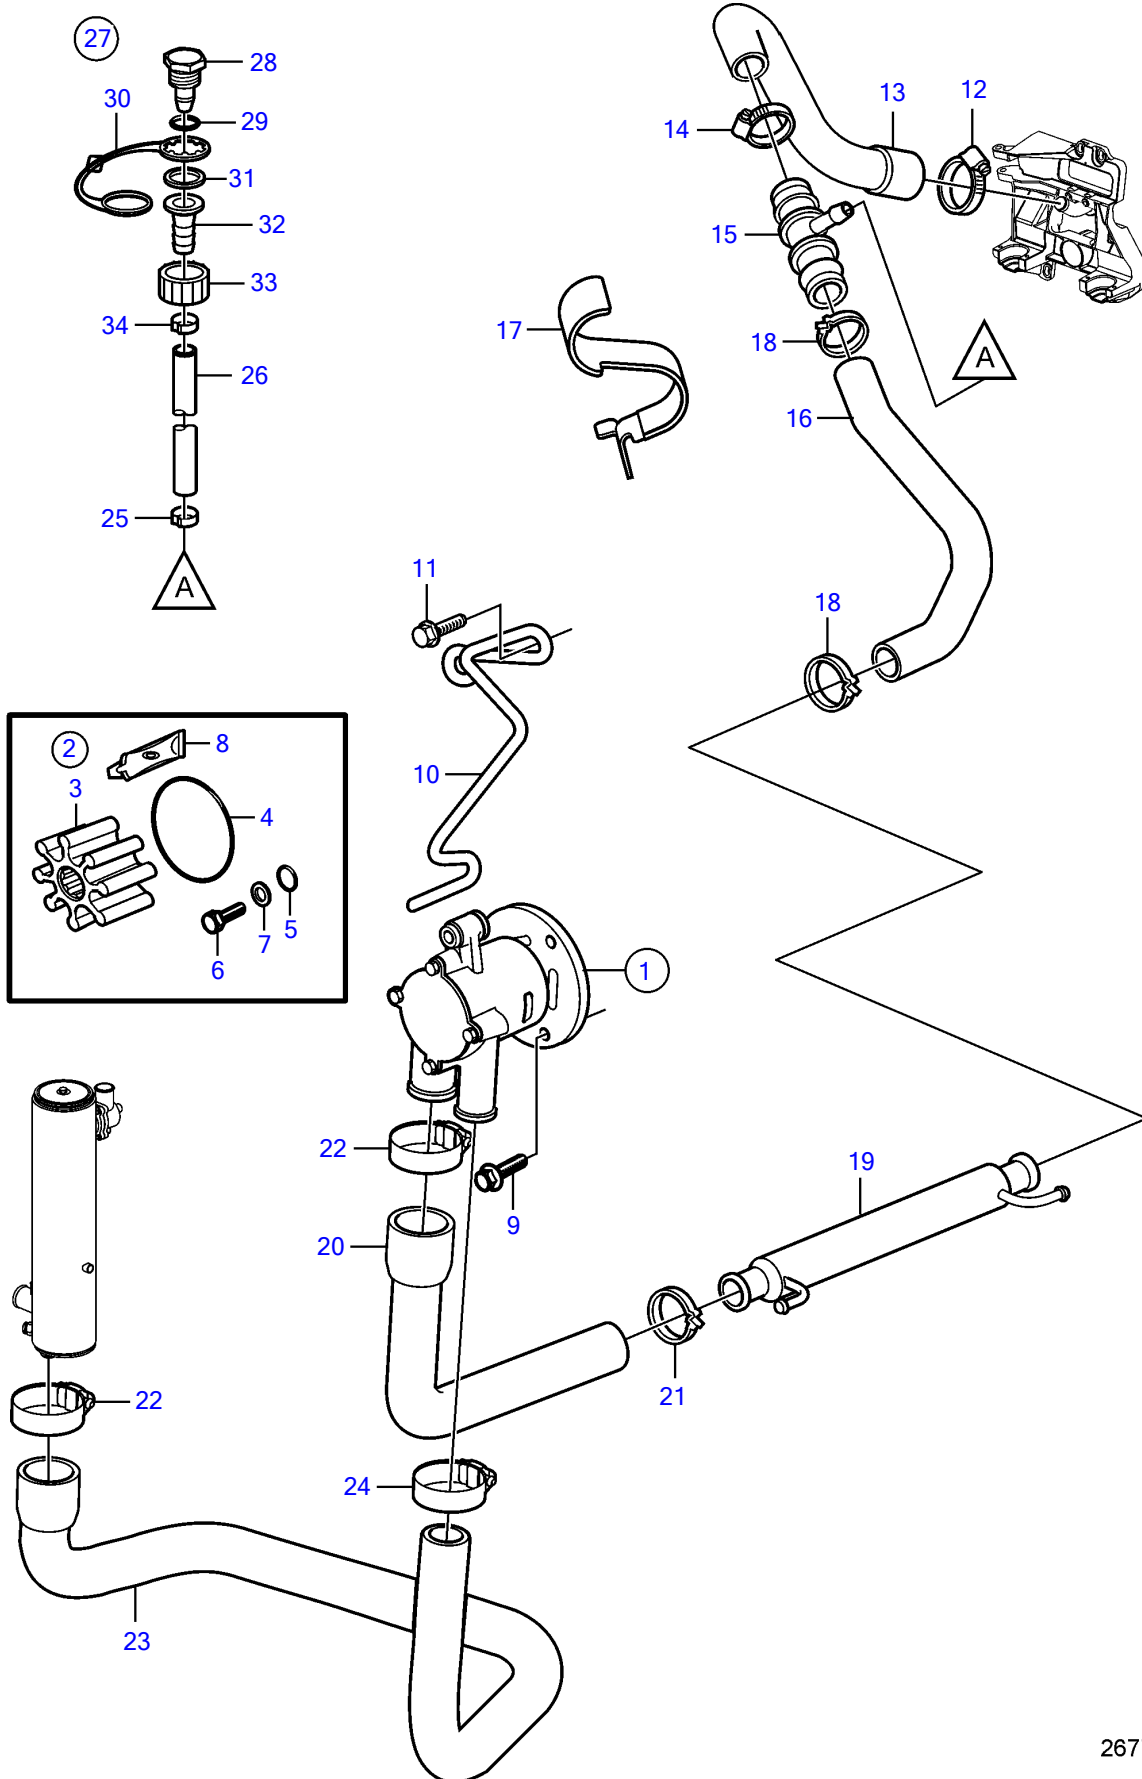

V8-380-CE-A

26770

V8-380-CE-A

REF	PART NO.	QTY	DESCRIPTION	NOTES
1	21611833	1	Pump	
2	21700445	1	• Impeller kit	
3		1	• • Impeller	not sold separately
4		1	• • O-ring	not sold separately
5		4	• • O-ring	not sold separately
6		4	• • Screw	not sold separately
7		4	• • Tab washer	not sold separately
8		X	Lubricant, glycerin	from July 2012, no longer needed, not included in impeller kit
9	3595499	3	Flange screw	
10	21616192	1	Bracket	
11		2	Screw	
12	3812302	1	Hose clamp	
13	21918369	1	Hose	
14	3812302	1	Hose clamp	
15	21859706	1	Connector	
16	21918374	1	Hose	
17	21918367	1	Bracket	
18		2	Hose clamp	
19	21399019	1	Hydraulic oil cooler	
20	21918376	1	Hose	
21		1	Hose clamp	
22	3863440	2	Hose clamp	
23	21616857	1	Hose	
24	3852602	1	Hose clamp	
25	978173	1	Hose clamp	
26	22048947	1	Hose	
27	3807440	1	Connector	
28		1	• Cap	not sold separately
29	942978	1	• O-ring	
30	3862082	1	• Retainer	
31	3807664	1	• Washer	
32		1	• Connector	not sold separately
33		1	• Connector	not sold separately
34	978174	1	Hose clamp	