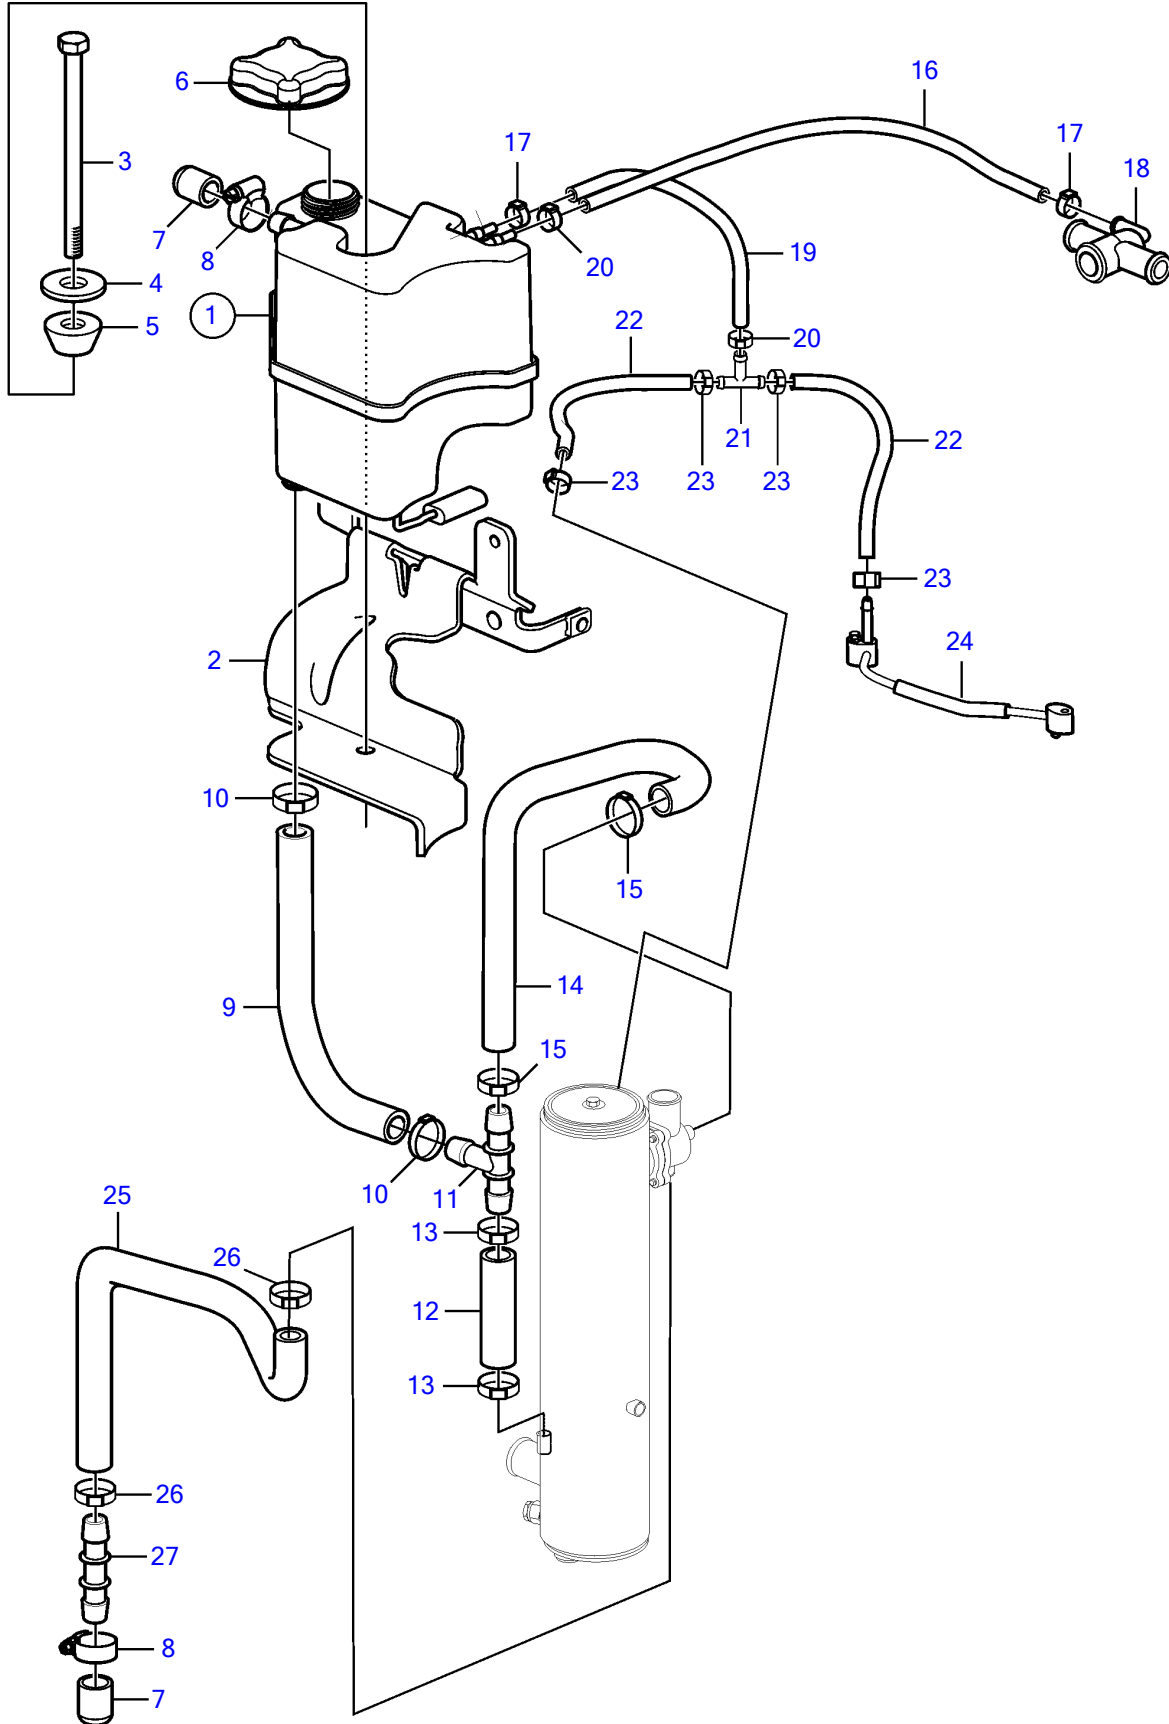

V8-380-CE-A

V8-380-CE-A

REF	PART NO.	QTY	DESCRIPTION	SEE SEC.	NOTES
1	21614836	1	Expansion tank		
	(3547449)	1	• Float		Obsolete part
	21711711	1	• Sensor		
2	21618162	1	Bracket		
3	3808361	1	Flange screw		
4		1	Washer		
5	3285120	1	Spacer sleeve		
6	1674083	1	Pressure cap		
7	21718444	2	Cardboard tube		
			• Bulletin P-26-1-8	P-26-1-8-EN	V8-380 Hot Water Outlet
8	3812303	2	Hose clamp		
9	21616853	1	Hose		
10		2	Hose clamp		
11	21695511	1	Connector		
12	21678345	1	Hose		
13		2	Hose clamp		
14	21616869	1	Hose		
15		2	Hose clamp		
16	3860590	1	Hose		
17	(978168)	2	Hose clamp		Obsolete part
18		1	Adapter		
19	21616901	1	Hose		
20	(977404)	2	Hose clamp		Obsolete part
21	21766671	1	Connector		
22	(3860748)	2	Hose		Obsolete part
23	(978402)	4	Hose clamp		Obsolete part
24		1	Pipe, cylinder head	37039	
25	21616855	1	Hose		
26	(978176)	2	Hose clamp		Obsolete part
27	21709623	1	Connector		