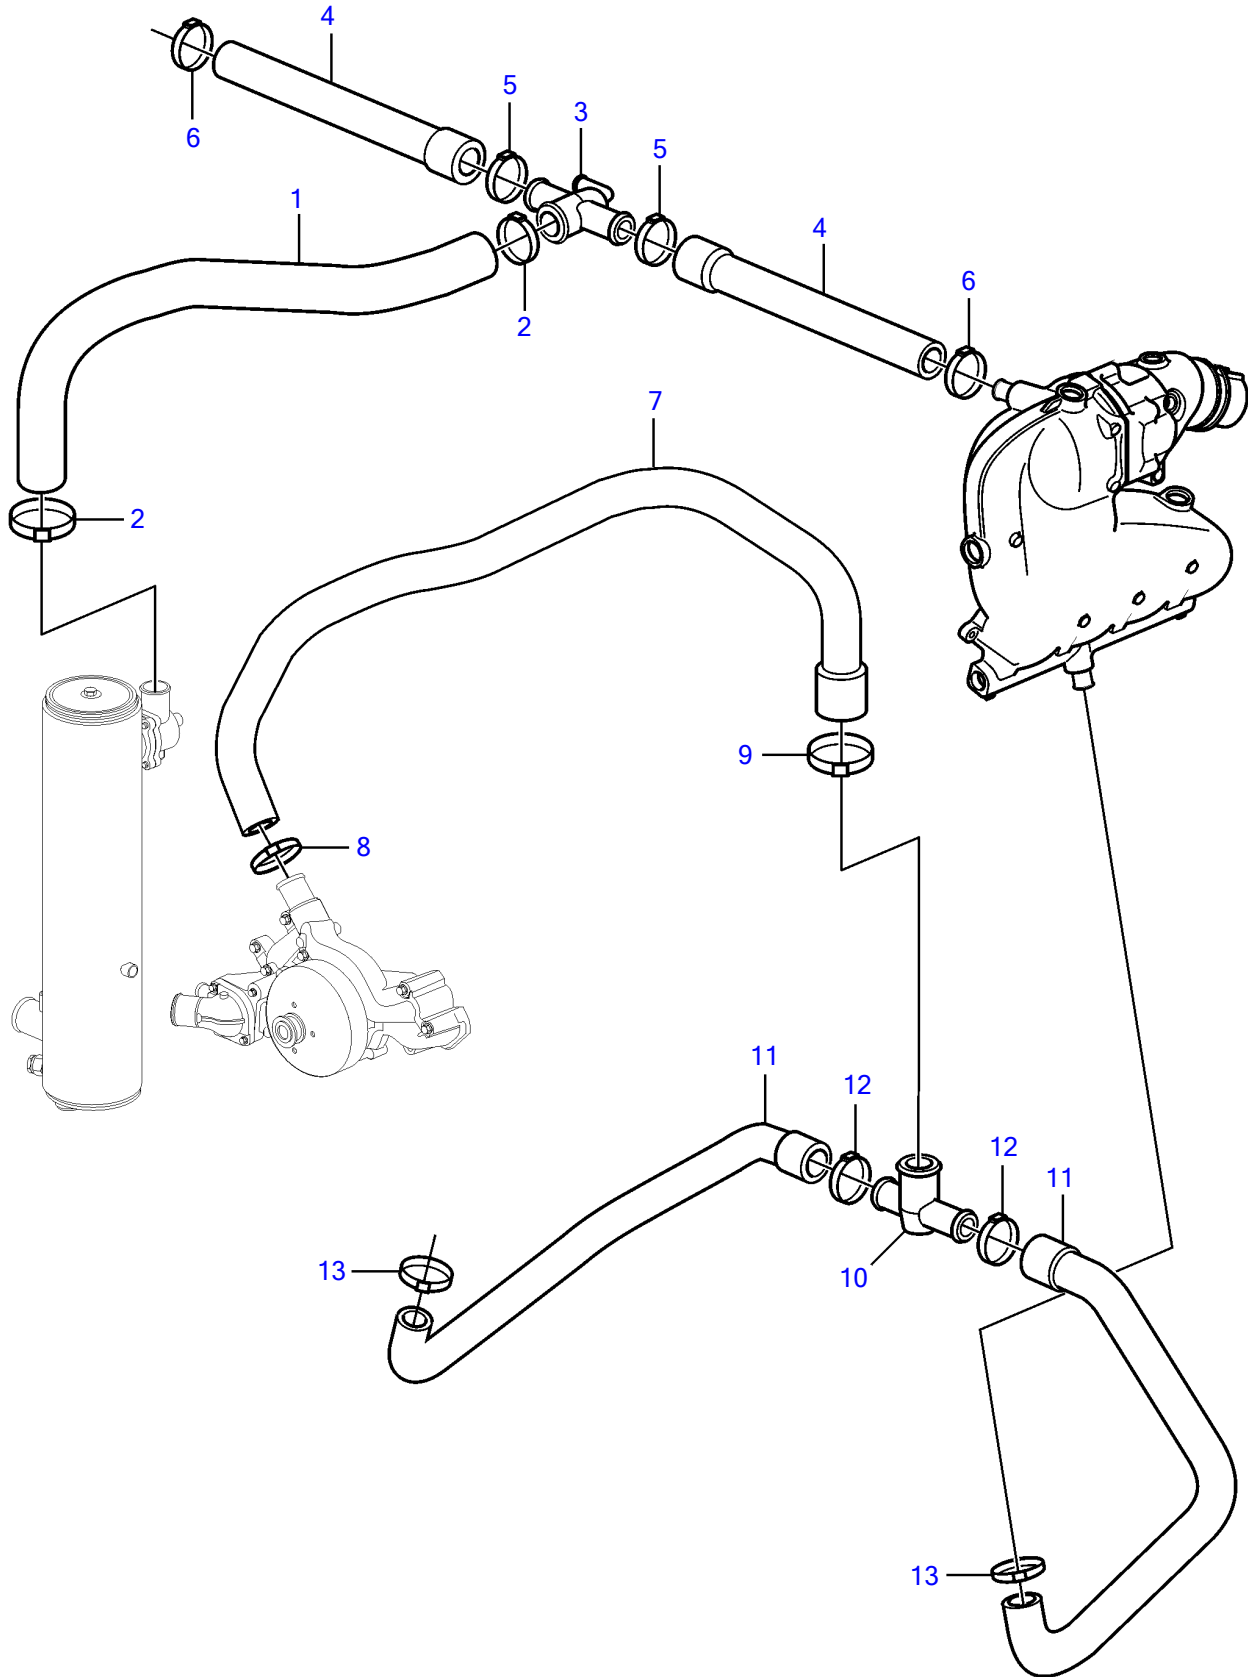

V8-380-CE-A

V8-380-CE-A

| REF | PART NO. | QTY | DESCRIPTION |
|-----|----------|-----|-------------|
| 1 | 21616881 | 1 | Hose |
| 2 | | 2 | Hose clamp |
| 3 | | 1 | Adapter |
| 4 | 21616877 | 1 | Hose |
| 5 | | 1 | Hose clamp |
| 6 | | 1 | Hose clamp |
| 7 | 21616865 | 1 | Hose |
| 8 | | 1 | Hose clamp |
| 9 | | 1 | Hose clamp |
| 10 | 21630488 | 1 | Adapter |
| 11 | 21616879 | 2 | Hose |
| 12 | | 2 | Hose clamp |
| 13 | | 2 | Hose clamp |